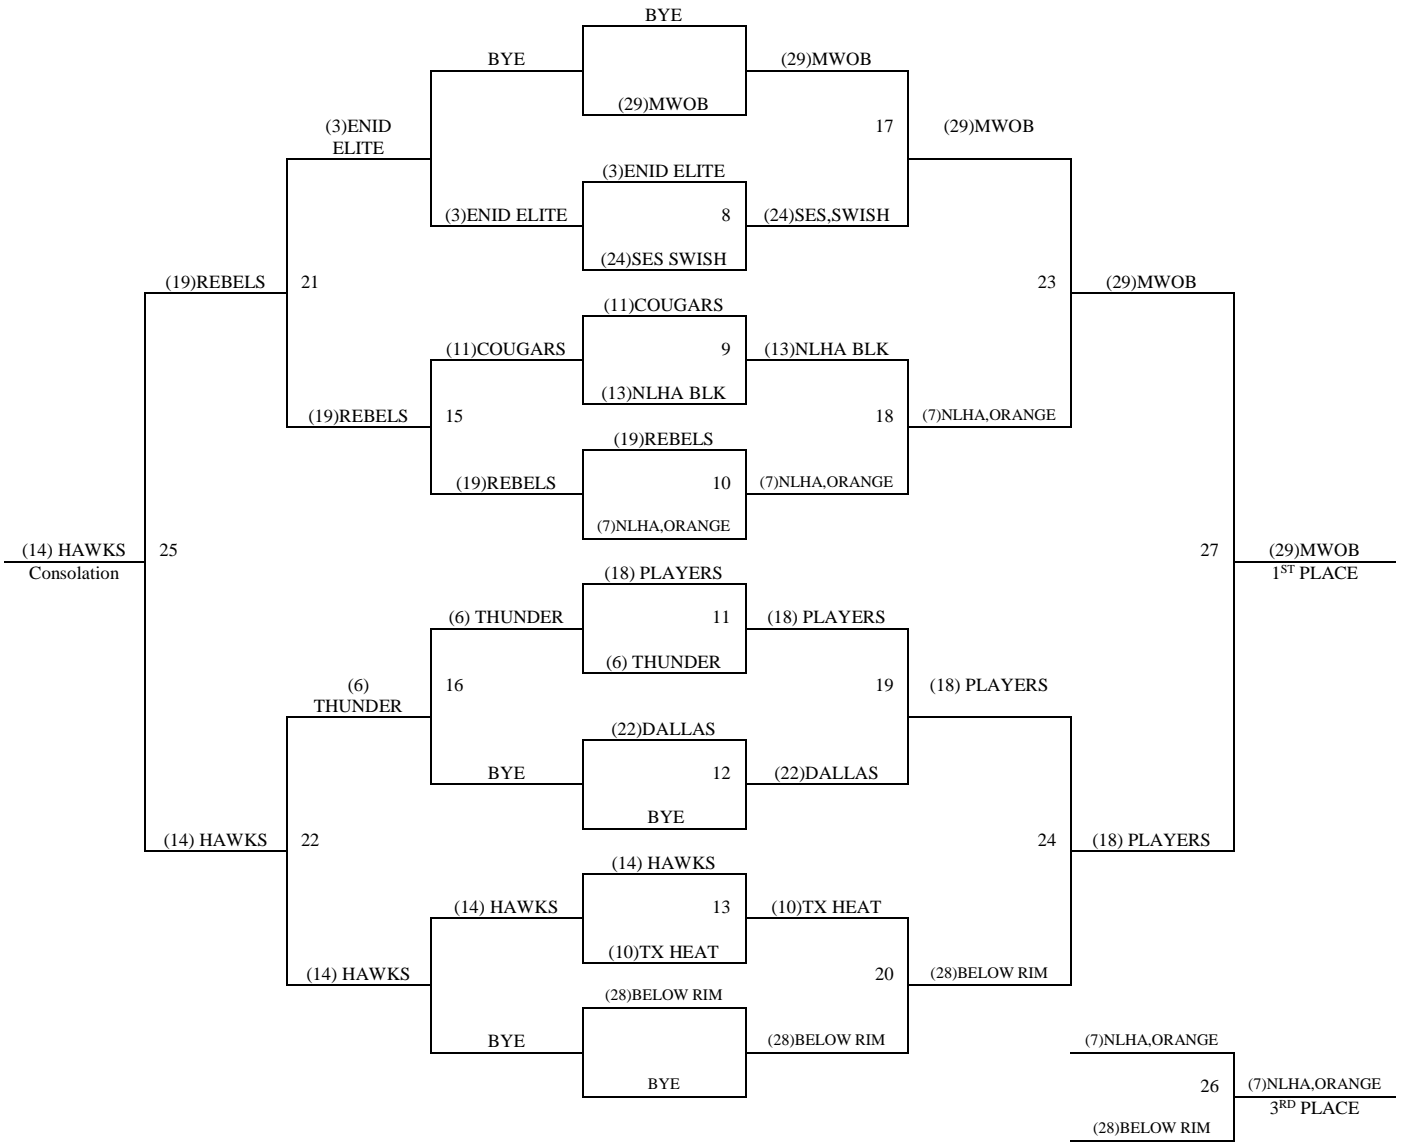

2015 Summer Kickoff
June 12-14, 2015

**3/4th Grade Boys
Bracket B**