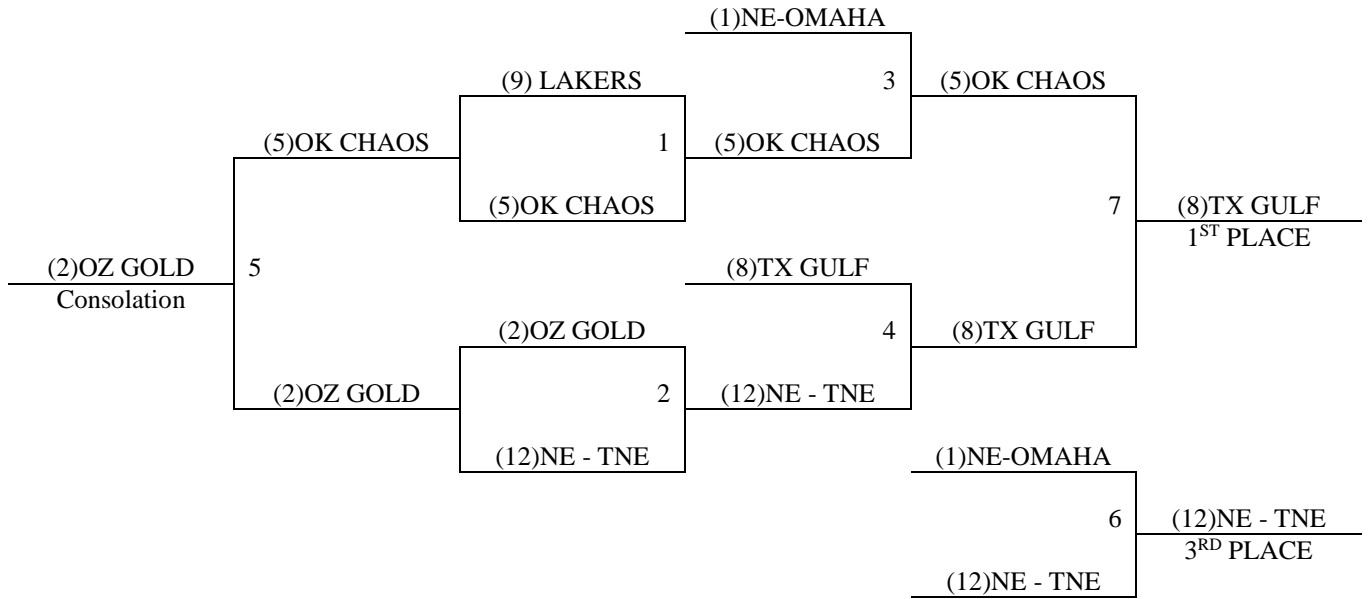

2015 Summer Kickoff
June 12-14, 2015

3/4th Grade Boys

Pool A			Pool B			Pool C			
W	L		W	L		W	L		
1. NE- Omaha EYCE	1	III	5. OK- Chaos 2023	2	II	9. KS- Wichita Lakers	2	II	I
2. KS – Oz Elite Gold	2	II	6. KS- Wichita Thunder	4		10. TX – Heat	3	I	II
3. OK – Enid Elite	3	I	7. KS – NLHA Orange 4th	3	I	11. OK- Cougars	4		III
4. OK- Spencer Cougars	4		8. TX- Gulf Coast Blue Chips	1	III	12. NE- TNE	1	III	

Pool D			Pool E			Pool F			
W	L		W	L		W	L		
13. KS- NLHA Black	1	III	17. KS- Wichita Gators	3	I	21. KS- Reddi Rebels	4		III
14. CO- Hawks	2	II	18. KS- Players	1	III	22. TX- Dallas Hurricanes	1	III	
15. OK- Bombers 2024 Elite	4	III	19. OK- Running Rebels	2	II	23. OK- Balltime Pride	3	I	II
16. KS- Defenders	3	I	20. KS- NLHA Woolston	4		24. KS- SES Swish	2	II	I

Pool G		W	L
25. KS- Oz Elite Black	4	I	III
26. KS- NLHA Orange 3rd	3	II	II
27. KS- Macksville Jr. Stangs	5		III
28. OK- Below the Rim	2	III	I
29. OK- MWOB	1	III	

All Games played at Hesston College, Hesston HS and Hesston MS in Hesston, KS

The top 2 teams in pools A-C to Bracket A. Others to Bracket B.

The top 2 teams in pools D-G to Bracket B. Others to Bracket C.

Tie Breaker – 2 way – Head to Head; 3 way – Coin Flip

Friday	Hesston HS 1	Hesston HS 2	Hesston Col 1	Hesston Col 2	Hesston MS
3:15	25-26	27-28	9-12I	-	-
4:20	1-2	3-4	19-20	-	-
5:25	25-27	26-29	13-14	-	-
6:30	1-3	2-4	15-16	-	-
7:35	26-28	18-20	17-19	-	-
8:40	5-6	7-8	25-29	-	-
9:45	13-15	14-16	17-18	-	-
Saturday	Hesston HS 1	Hesston HS 2	Hesston Col 1	Hesston Col 2	Hesston MS
8:00	21-22	23-24	9-10	-	-
9:05	25-28	27-29	11-12	-	-
10:10	5-7	6-8	21-23	-	-
11:15	9-11	10-12	22-24	-	-
12:20	5-8	6-7	1-4	-	-
1:25	26-27	10-11	2-3	-	-
2:30	28-29	13-16	14-15	21-24	22-23
3:35	17-20	18-19	OPEN	OPEN	OPEN
4:40	G8 24	G31 15	G28 25	-	-
5:45	G30 21	G32 26	G9 13	-	-
6:50	G10 7	G11 18	G29 25	-	-
7:55	G12 22	G13 10	G1 5	-	-
9:00	G17 29	G15 19	G2 12	G18 7	-
10:05	G16 6	G19 18	G20 28	-	-
Sunday	Hesston HS 1	Hesston HS 2	Hesston Col 1	Hesston Col 2	Hesston MS
8:00	G33 17	G34 23	G35 25	-	-
9:05	G21 19	G22 14	G36 26	-	-
10:10	G23 29	G24 18	G3 5	-	-
11:15	G38 15	G37 23	G4 8	-	-
12:20	G39 26	G26 7	G25 14	-	-
1:25	G27 29	G5 2	G6 12	-	-
2:30	-	-	G7 8	-	-
3:35	-	-	-	-	-
4:40	-	-	-	-	-

Games played at Hesston College and Hesston High School in Hesston, KS

Please visit www.mayb.com to ensure you are looking at the most up to date schedule!

2015 Summer Kickoff
June 12-14, 2015

3/4th Grade Boys

Bracket A