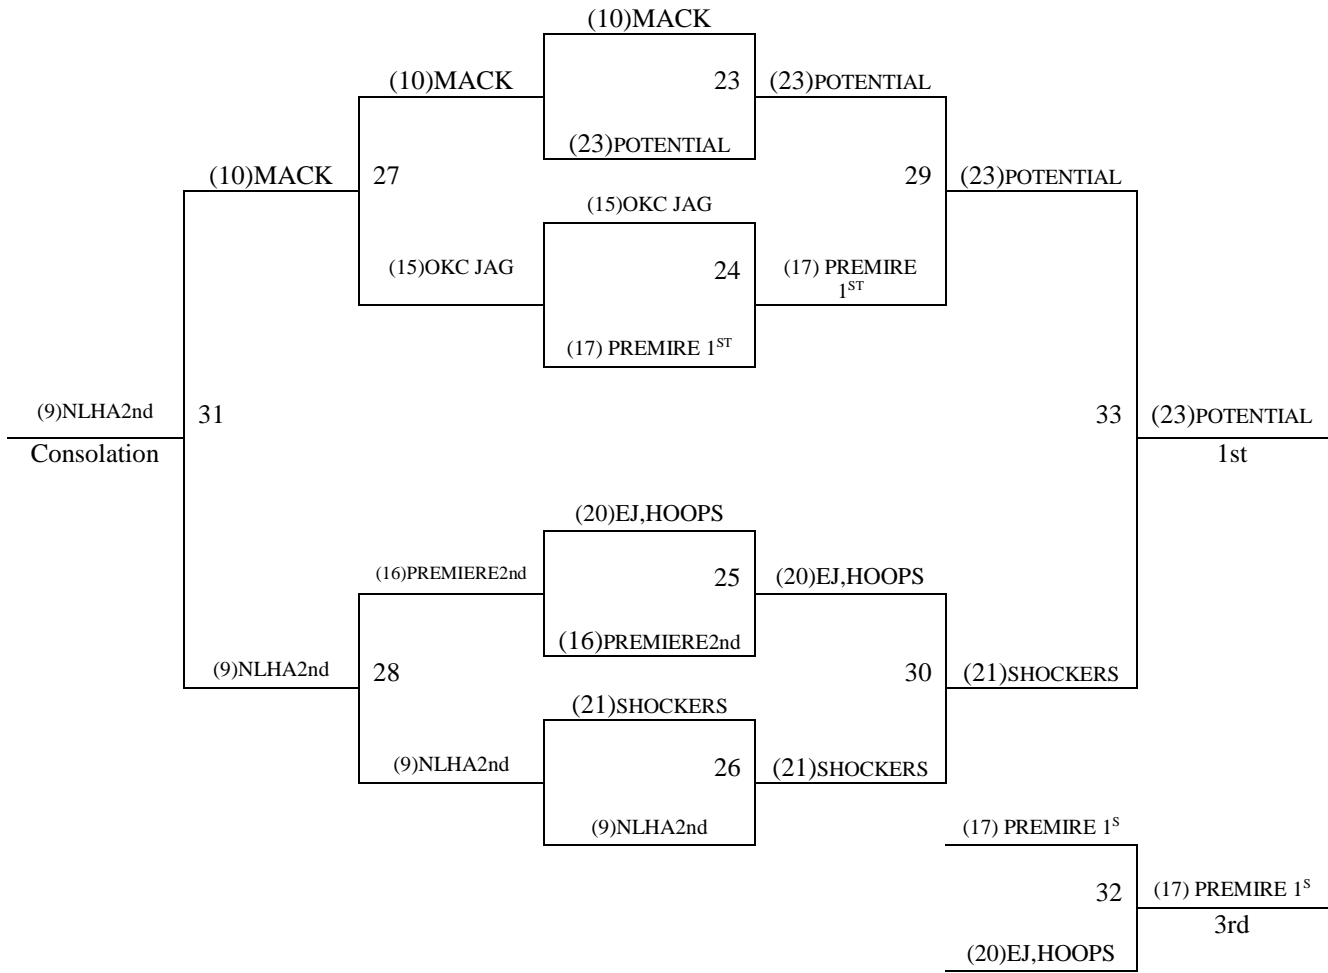

2015 Summer Kickoff
June 12-14, 2015

**3/4th Grade Girls
Bracket C**