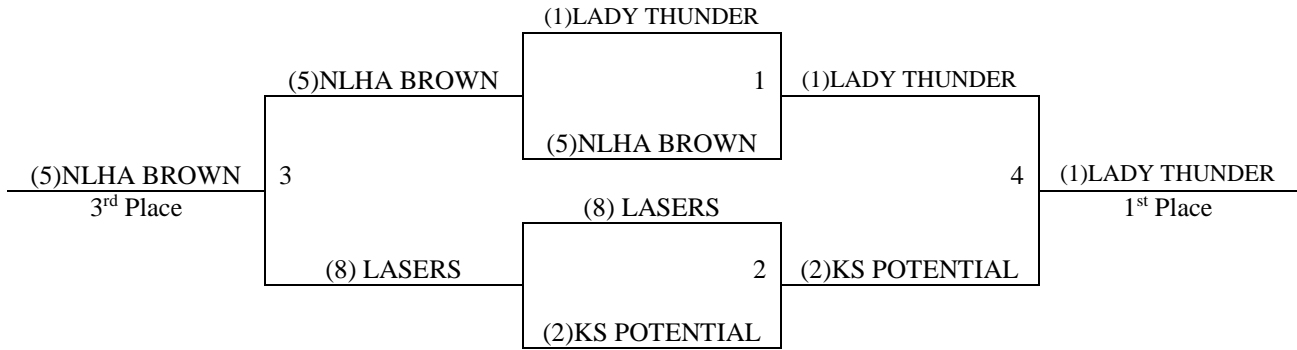

2015 Summer Kickoff
June 12-14, 2015

**3/4th Grade Girls
Bracket A**