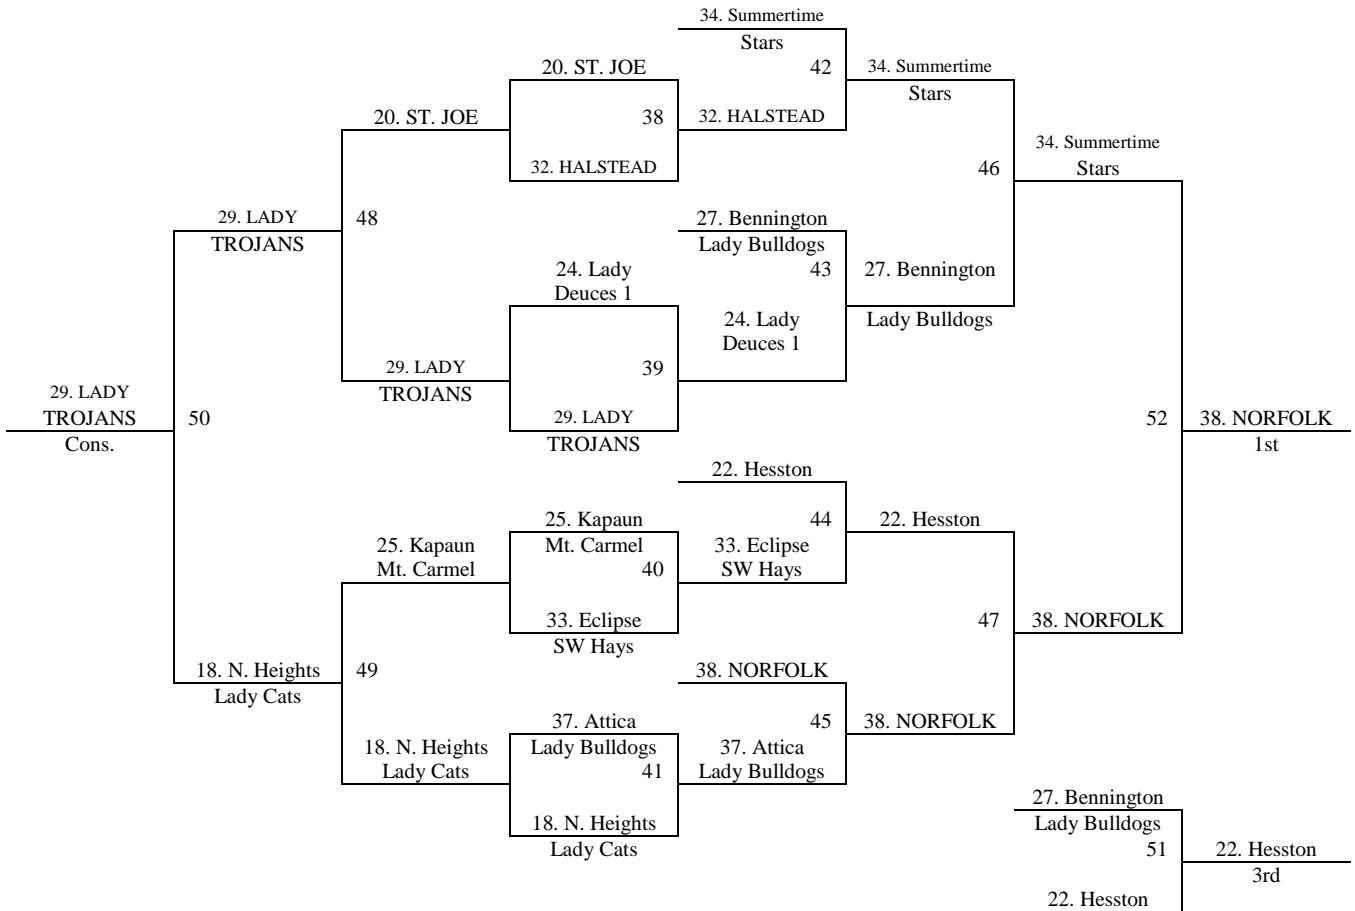

2015 Summer Kickoff
June 12-14, 2015

11/12th Grade Girls
Bracket C