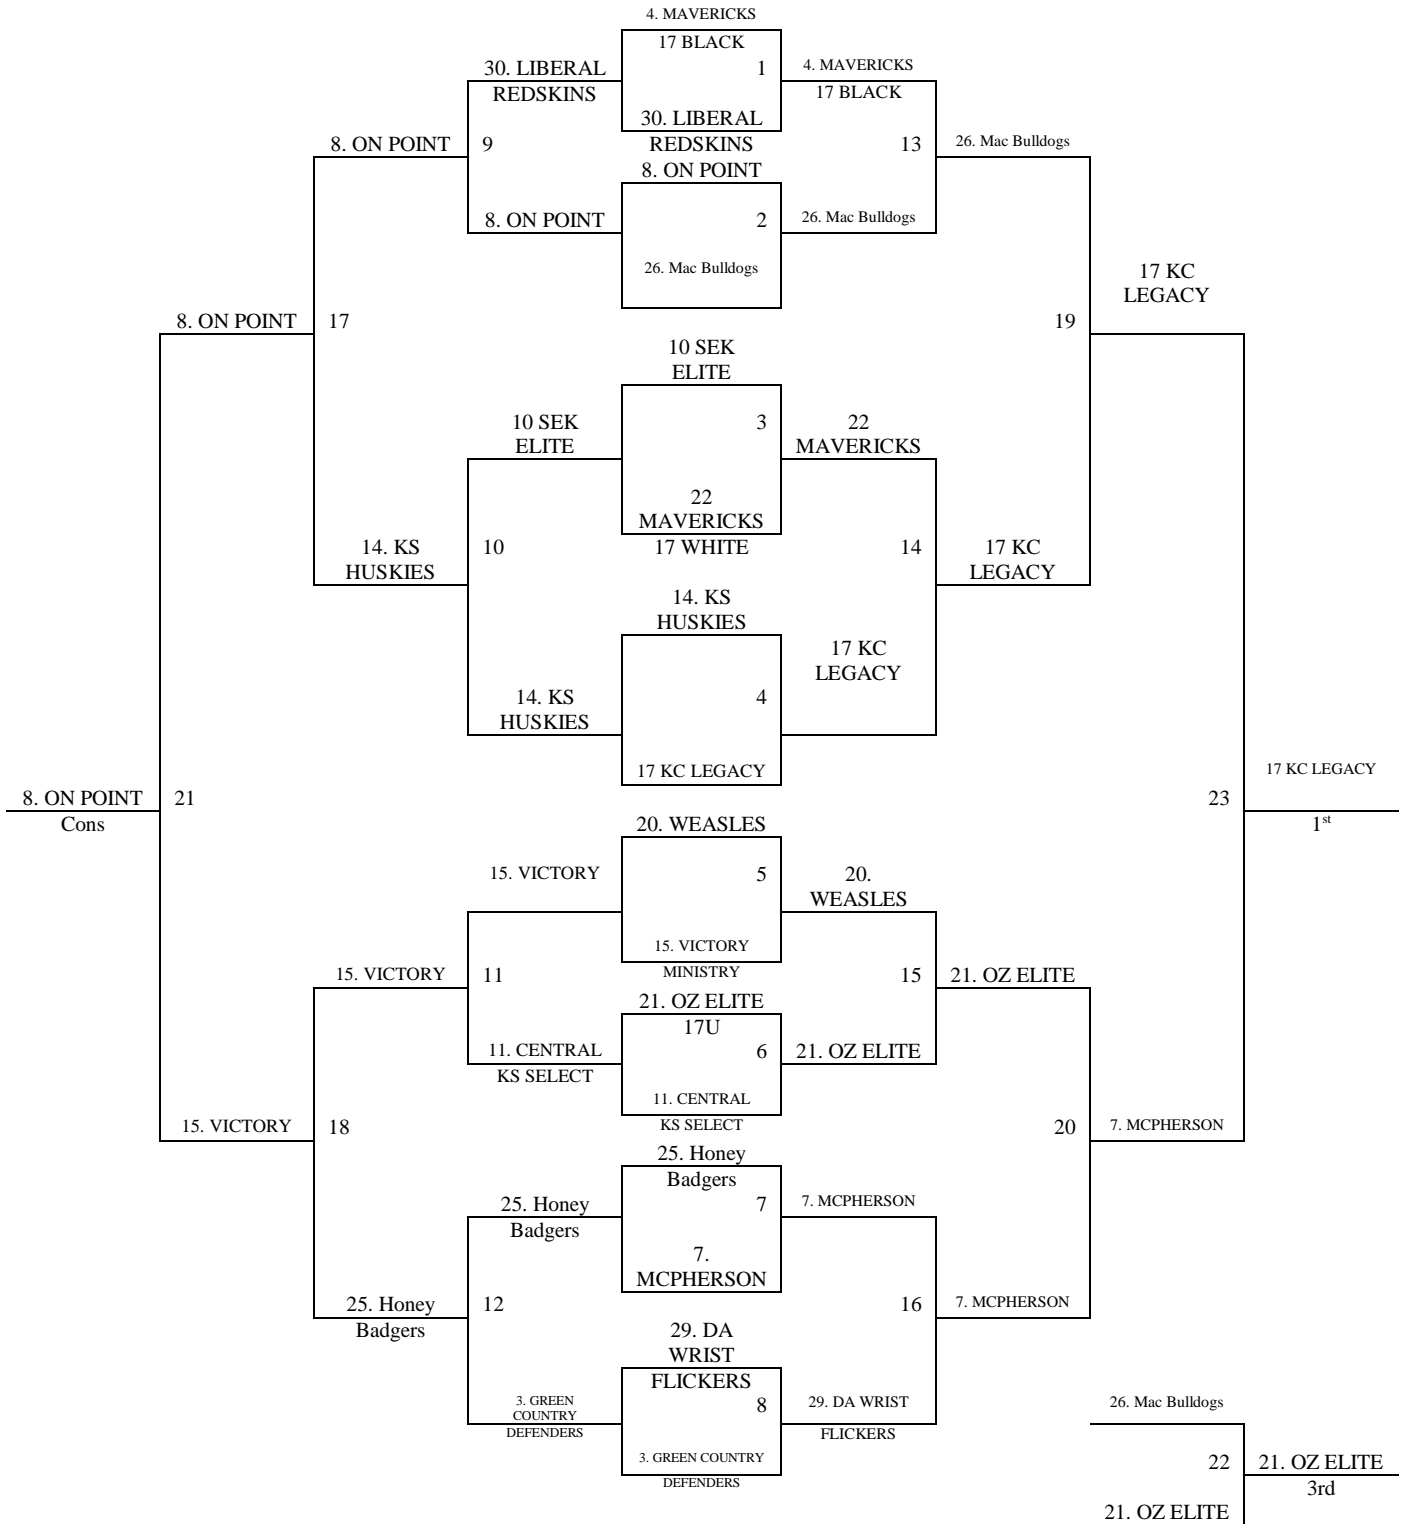

2015 Summer Kickoff
June 12-14, 2015

11th/12th Grade Boys

Bracket A