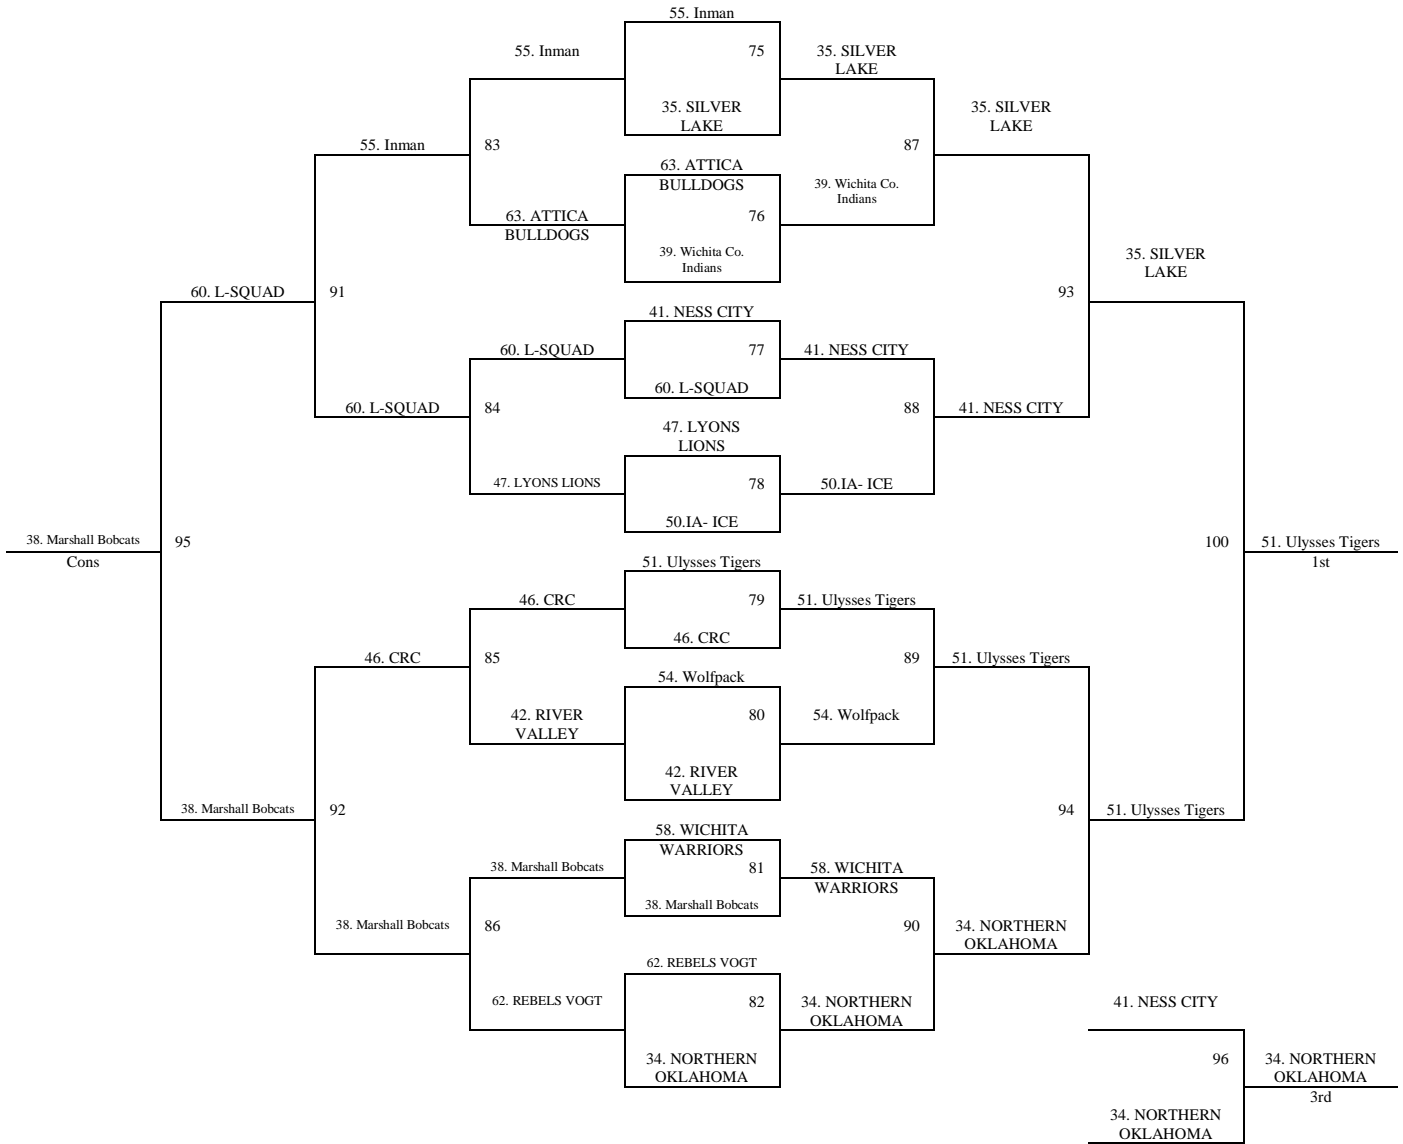

2015 Summer Kickoff June 12-14, 2015

11/12th Grade Boys – Cont. – Bracket C