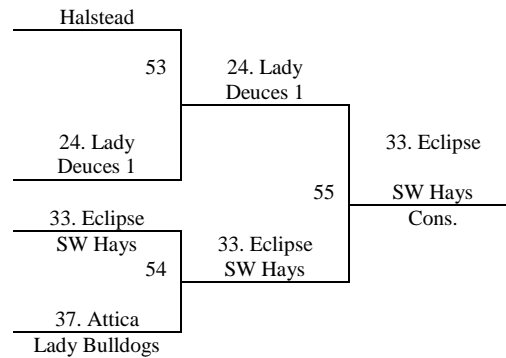

2015 Summer Kickoff
June 12-14, 2015

11/12th Grade Girls – Cont.

Bracket B

2015 Summer Kickoff
June 12-14, 2015

11/12th Grade Girls
Bracket C

Bracket C - Consolation

2015 Summer Kickoff

June 12-14, 2015