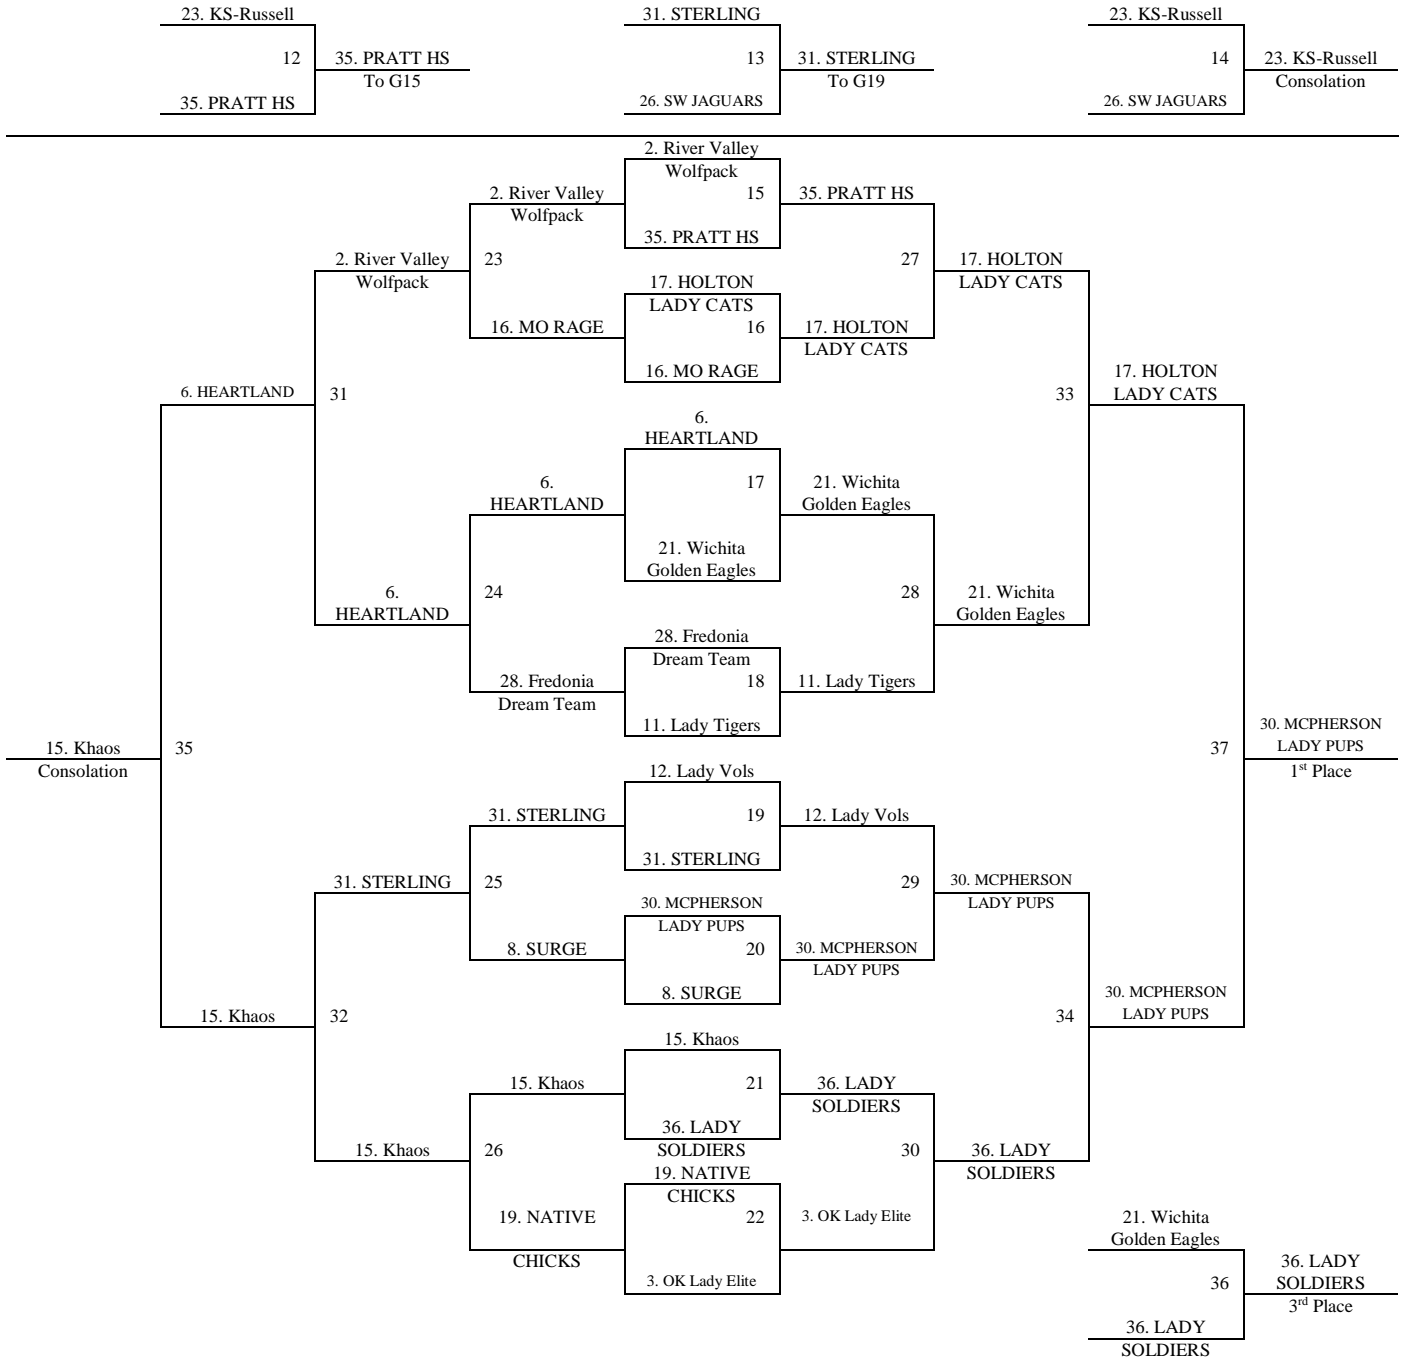

2015 Summer Kickoff
June 12-14, 2015

11/12th Grade Girls – Cont.

Bracket B