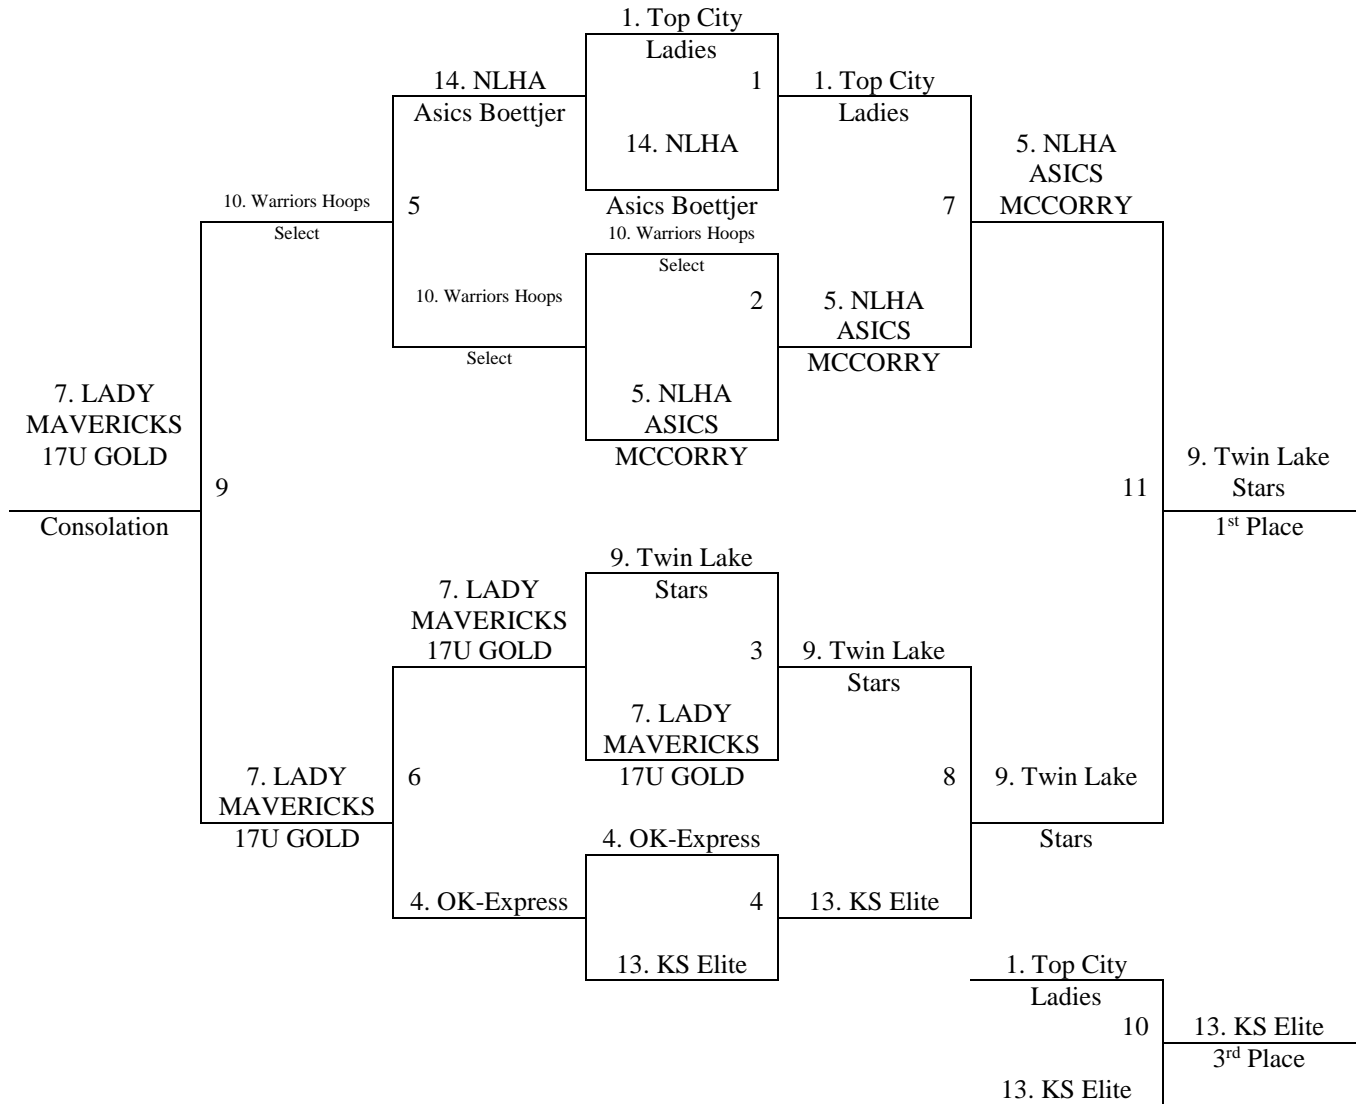

Please visit www.mayb.com to ensure you are looking at the most up to date schedule!

2015 Summer Kickoff
June 12-14, 2015

11th/12th Grade Girls

Friday	Circle MS 1	Circle MS 2	Andover HS 1	Andover HS 2	Andover Cent. HS 1	Andover Cent. HS 2
4:30	29-30	31-32	33-34	35-36	21-22	23-24
5:40	9-10	11-12	17-18	19-20	1-2	3-4
6:50	29-31	30-38	21-23	22-24	33-35	34-37
8:00	13-14	15-16	5-6	7-8	1-3	2-4
9:10	26-27	32-38	21-24	22-23	36-37	25-28
Saturday	Circle MS 1	Circle MS 2	Andover HS 1	Andover HS 2	Andover Cent. HS 1	Andover Cent. HS 2
8:00	25-27	26-28	9-11	10-12	34-35	30-31
9:10	1-4	2-3	17-19	18-20	13-15	14-16
10:20	25-26	27-28	29-32	31-38	33-37	34-36
11:30	9-12	10-11	5-8	6-7	13-16	14-15
12:40	17-20	18-19	33-36	35-37	29-38	30-32
1:50	5-7	6-8	-	-	-	-
3:00	-	-	-	-	-	-
4:10	G12	G13	G38	G39	G40	G41
5:20	G16	G17	G18	G20	G21	G22
6:30	G15	G19	G1	G2	G3	G4
7:40	G14	-	G42	G43	G44	G45
8:50	-	-	-	-	-	-
Sunday	Circle MS 1	Circle MS 2	Andover HS 1	Andover HS 2	Andover Cent. HS 1	Andover Cent. HS 2
8:00	-	-	G23	G24	G25	G26
9:10	-	-	G27	G28	G29	G30
10:20	-	-	G5	G6	G7	G8
11:30	-	-	G31	G32	G33	G34
12:40	-	-	G46	G47	G48	G49
1:50	-	-	G53	G54	G37	G36
3:00	-	-	G9	G52	G50	G51
4:10	-	-	G35	G55	G11	G10
5:20	-	-	-	-	-	-

Games played at Andover High School and Andover Central High School, located in Andover, KS.
Games also played at Circle Middle School, located in Benton, KS.

2015 Summer Kickoff
June 12-14, 2015

11th/12th Grade Girls
Bracket A