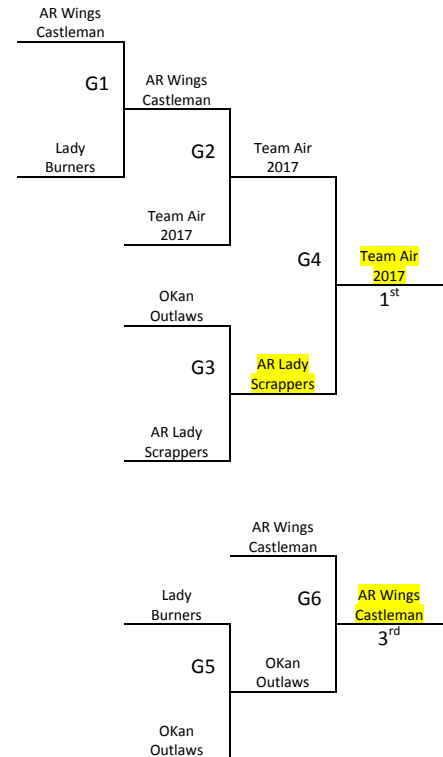

Springdale, AR – MAYB
May 9-10, 2015
HS Grade Girls

Pool A	W	L	Pool B	W	L
1. Oklahoma Lady Fusion 2017 – No Sunday	IIII		5. Team Air 2017	II	I
2. Lady Burners 9th		IIII	6. AR Lady Scrappers 9th/10th	II	I
3. OKan Outlaws 9th/10th	I	II	7. AR Wings 9/10th Castleman		III
4. Oklahoma Lady Fusion 2016 – No Sunday	III	I			

The Oklahoma Fusion teams are only playing on Saturday. The highest seeded team in pool A becomes A1 and the other team becomes A2
Cross pool games do not count towards the pool seed and will not be used in the tie breaker. Only games within the pool will be counted.

Saturday	Court 2	Court 4	Court 5	Court 6	Court 7	Court 8
8:00	-	-	-	-	1-2	-
9:00	-	-	-	-	-	3-4
10:00	-	-	-	-	1-3	-
11:00	-	-	-	-	5-6	2-4
12:00	-	-	-	-	-	-
1:00	-	-	-	-	5-7	-
2:00	-	-	-	-	2-3	1-4
3:00	-	-	-	-	-	-
4:00	-	-	-	-	6-7	-
5:00	-	-	-	-	-	-
6:00	-	-	-	-	-	4-7
7:00	-	-	-	-	1-5	-
8:00	-	-	-	-	-	-
9:00	2-6	-	-	-	-	-
Sunday	Court 2	Court 4	Court 5	Court 6	Court 7	Court 8
9:00	-	-	-	-	-	-
10:00	-	G1	-	-	-	-
11:00	-	-	-	-	-	-
12:00	-	-	-	-	-	-
1:00	-	G2	G3	-	-	-
2:00	-	-	-	-	-	-
3:00	-	G5	-	G4	-	-
4:00	-	G6	-	-	-	-
5:00	-	-	-	-	-	-

All games are played at Next Level: 1906 Cambridge Springdale, AR
No outside food or drinks are allowed in the Next Level facility