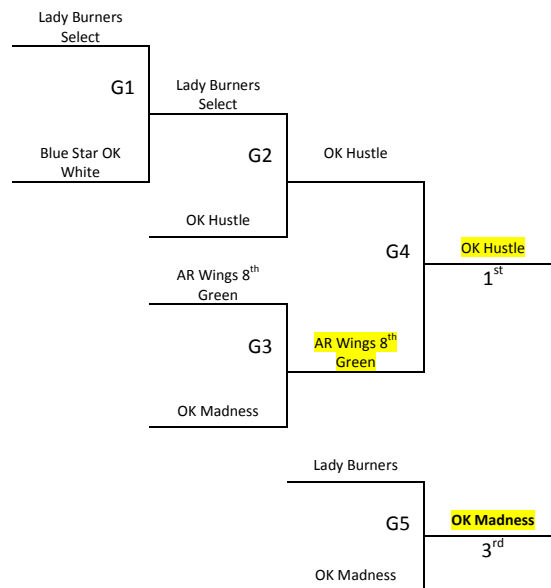

All teams to Bracket

Tie Breaker – 2 way tie = Head to Head, 3 way tie = coin flip

Saturday	Court 6	Court 7	Court 8
8:00	-	-	-
9:00	-	-	-
10:00	-	-	3-4
11:00	-	-	-
12:00	-	-	-
1:00	-	-	1-2
2:00	-	-	-
3:00	-	-	-
4:00	-	-	2-4
5:00	-	1-3	-
6:00	-	-	-
7:00	-	-	-
8:00	-	-	-
9:00	-	1-4	2-3
Sunday	Court 6	Court 7	Court 8
9:00	-	-	-
10:00	G1	-	-
11:00	G2	-	-
12:00	-	-	-
1:00	G3	G4	-
2:00	-	-	-
3:00	-	-	-
4:00	-	-	-
5:00	-	-	-

All games are played at Next Level: 1906 Cambridge Springdale, AR
 No outside food or drinks are allowed in the Next Level facility

Springdale, AR – MAYB

May 9-10, 2015

7th/8th Grade Girls

Pool A	W	L
1. Lady Burners Select	I	II
2. AR Wings 8 th Green	III	I
3. Oklahoma Hustle 2020	III	
4. Blue Star Oklahoma White		III
5. Oklahoma Madness	II	I

All teams to Bracket

Tie Breaker – 2 way tie = Head to Head, 3 way tie = coin flip

Saturday	Court 4	Court 5	Court 6
8:00	-	-	-
9:00	-	-	-
10:00	1-4	-	-
11:00	-	-	-
12:00	-	-	-
1:00	-	-	2-5
2:00	-	-	-
3:00	-	-	1-3
4:00	-	-	2-4
5:00	-	-	1-5
6:00	-	-	2-3
7:00	-	-	4-5
8:00	-	-	1-2
9:00	-	-	3-4
Sunday	Court 4	Court 5	Court 6
9:00	-	G1	-
10:00	-	-	-
11:00	-	-	-
12:00	G2	G3	-
1:00	-	-	-
2:00	-	-	-
3:00	-	G4	-
4:00	-	G5	-
5:00	-	-	-