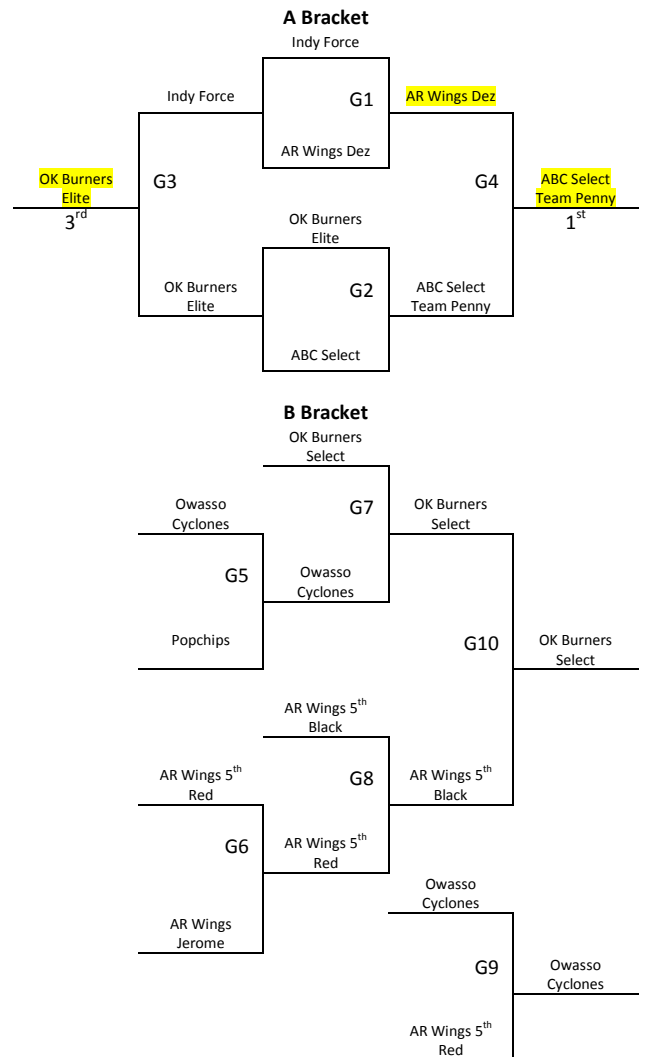

All games are played at Next Level: 1906 Cambridge Springdale, AR

No outside food or drinks are allowed in the Next Level facility

Springdale, AR – MAYB

May 9-10, 2015

5th/6th Grade Boys

Pool A	W	L	Pool B	W	L
1. OK Burners Elite	III	I	6. ABC Select Team Penny	IIII	
2. AR Wings Jerome		IIII	7. Popchips		IIII
3. Indy Force	IIII		8. AR Wings Dez	III	I
4. AR Wings 5 th Black	II	II	9. OK Burners Select	II	II
5. Owasso Cyclones	I	III	10. AR Wings 5 th Red	I	III

The top two seeds in each pool to bracket A, the other teams to bracket B

Tie Breaker – 2 way tie = Head to Head, 3 way tie = coin flip

Saturday	Court 1	Court 2	Court 3	Court 4	Court 5	Court 6
8:00	-	-	-	-	1-2	-
9:00	-	-	-	8-9	3-4	-
10:00	-	-	-	-	-	-
11:00	-	-	-	-	6-7	1-3
12:00	-	-	-	-	-	-
1:00	-	-	-	-	2-5	-
2:00	-	-	-	-	-	-
3:00	-	-	-	6-8	7-10	-
4:00	-	-	-	1-4	3-5	-
5:00	-	-	-	6-9	8-10	-
6:00	-	-	-	1-5	2-4	-
7:00	-	-	-	6-10	7-9	-
8:00	-	-	-	2-3	4-5	-
9:00	-	-	-	7-8	9-10	-
Sunday	Court 1	Court 2	Court 3	Court 4	Court 5	Court 6
9:00	-	-	-	-	-	-
10:00	G5	G6	-	-	-	-
11:00	-	-	G1	-	-	-
12:00	G7	G8	G2	-	-	-
1:00	-	-	-	-	-	-
2:00	G9	G10	-	-	-	-
3:00	G3	G4	-	-	-	-
4:00	-	-	-	-	-	-
5:00	-	-	-	-	-	-
3:00	-	-	-	-	-	-
4:00	-	-	-	-	-	-
5:00	-	-	-	-	-	-