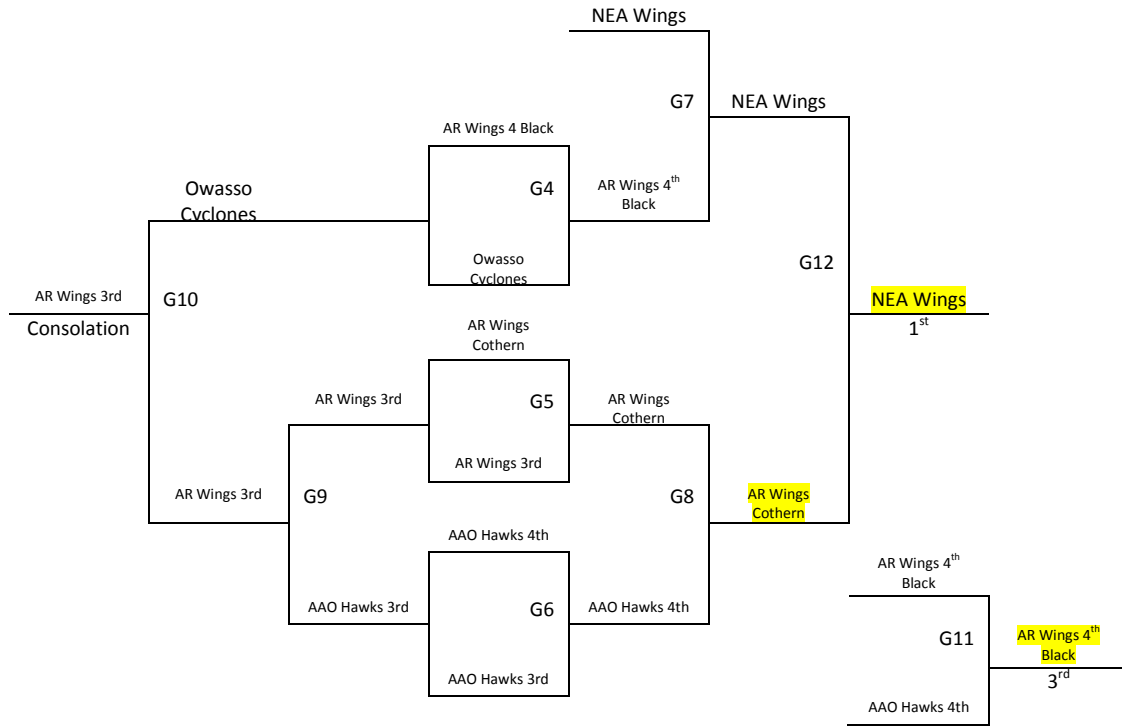

Top 3 teams from each pool advance to the seeding round, the fourth place team from pool B becomes B4 and goes directly to the bracket

Saturday	Court 4	Court 5	Court 6	Court 7	Court 8
8:00	-	-	4-5	-	-
9:00	-	-	-	-	-
10:00	-	6-7	1-2	-	-
11:00	-	-	-	-	-
12:00	4-6	5-7	1-3	-	-
1:00	-	-	-	-	-
2:00	4-7	5-6	2-3	-	-
3:00	-	-	-	-	-
4:00	-	-	-	-	-
5:00	-	-	-	-	-
6:00	-	-	-	-	-
7:00	-	-	-	-	-
8:00	-	-	-	-	-
9:00	-	-	-	-	-
Sunday	Court 4	Court 5	Court 6	Court 7	Court 8
9:00	-	-	-	G2	G3
10:00	-	G1	-	-	-
11:00	-	-	-	-	-
12:00	-	-	G4	G5	G6
1:00	-	-	-	-	-
2:00	-	-	G7	G8	G9
3:00	-	-	-	-	-
4:00	-	-	G12	G11	-
5:00	-	-	-	-	G10

All games are played at Next Level: 1906 Cambridge Springdale, AR

No outside food or drinks are allowed in the Next Level facility

Springdale, AR – MAYB
 May 9-10, 2015
 3rd/4th Grade Boys - Continued

Bracket A