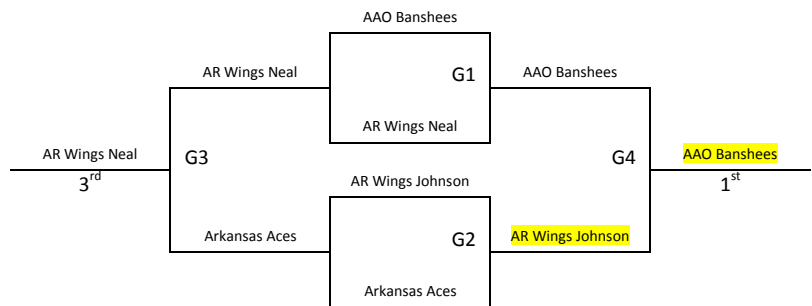

All teams to Bracket

Tie Breaker – 2 way tie = Head to Head, 3 way tie = coin flip

Saturday	Court 4	Court 8
8:00	1-2	-
9:00	-	-
10:00	-	-
11:00	1-3	-
12:00	-	-
1:00	2-3	-
2:00	-	-
3:00	-	-
4:00	-	-
5:00	-	-
6:00	-	-
7:00	-	-
8:00	-	-
9:00	-	-
Sunday	Court 4	Court 8
9:00	-	-
10:00	-	-
11:00	-	-
12:00	-	-
1:00	-	G1
2:00	-	-
3:00	-	-
4:00	-	G2
5:00	-	-

All games are played at Next Level: 1906 Cambridge Springdale, AR
 No outside food or drinks are allowed in the Next Level facility

Springdale, AR – MAYB
 May 9-10, 2015
 6th Grade Girls

Pool A	W	L
1. AR Wings Johnson	II	I
2. AR Wings Neal		III
3. AR Aces	I	II
4. AAO Banshees	III	

All teams to Bracket

Tie Breaker – 2 way tie = Head to Head, 3 way tie = coin flip

Saturday	Court 6	Court 7	Court 8
8:00	-	-	-
9:00	-	-	-
10:00	-	-	3-4
11:00	-	-	-
12:00	-	-	-
1:00	-	-	1-2
2:00	-	-	-
3:00	-	-	-
4:00	-	-	2-4
5:00	-	1-3	-
6:00	-	-	-
7:00	-	-	-
8:00	-	-	-
9:00	-	1-4	2-3
Sunday	Court 6	Court 7	Court 8
9:00	-	-	-
10:00	G1	-	-
11:00	G2	-	-
12:00	-	-	-
1:00	G3	G4	-
2:00	-	-	-
3:00	-	-	-
4:00	-	-	-
5:00	-	-	-