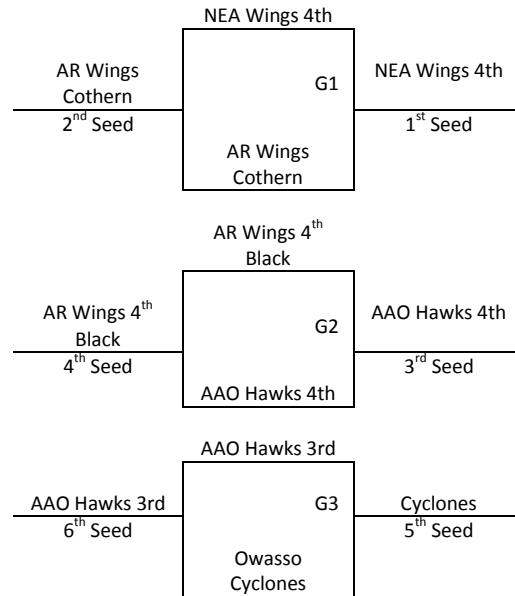

Springdale, AR – MAYB

May 9-10, 2015

3rd/4th Grade Boys

Pool A	W	L	Pool B	W	L
1. NEA Wings – 4 th	II	-	4. AAO Hawks 4 th	II	I
2. AR Wings 4 th Black	I	I	5. AR Wings Cothern	III	-
3. AAO Hawks 3 rd	-	II	6. AR Wings 3 rd	-	III
			7. Owasso Cyclones	I	II

Top 3 teams from each pool advance to the seeding round, the fourth place team from pool B becomes B4 and goes directly to the bracket

Saturday	Court 4	Court 5	Court 6	Court 7	Court 8
8:00	-	-	4-5	-	-
9:00	-	-	-	-	-
10:00	-	6-7	1-2	-	-
11:00	-	-	-	-	-
12:00	4-6	5-7	1-3	-	-
1:00	-	-	-	-	-
2:00	4-7	5-6	2-3	-	-
3:00	-	-	-	-	-
4:00	-	-	-	-	-
5:00	-	-	-	-	-
6:00	-	-	-	-	-
7:00	-	-	-	-	-
8:00	-	-	-	-	-
9:00	-	-	-	-	-
Sunday	Court 4	Court 5	Court 6	Court 7	Court 8
9:00	-	-	-	G2	G3
10:00	-	G1	-	-	-
11:00	-	-	-	-	-
12:00	-	-	G4	G5	G6
1:00	-	-	-	-	-
2:00	-	-	G7	G8	G9
3:00	-	-	-	-	-
4:00	-	-	G12	G11	-
5:00	-	-	-	-	G10