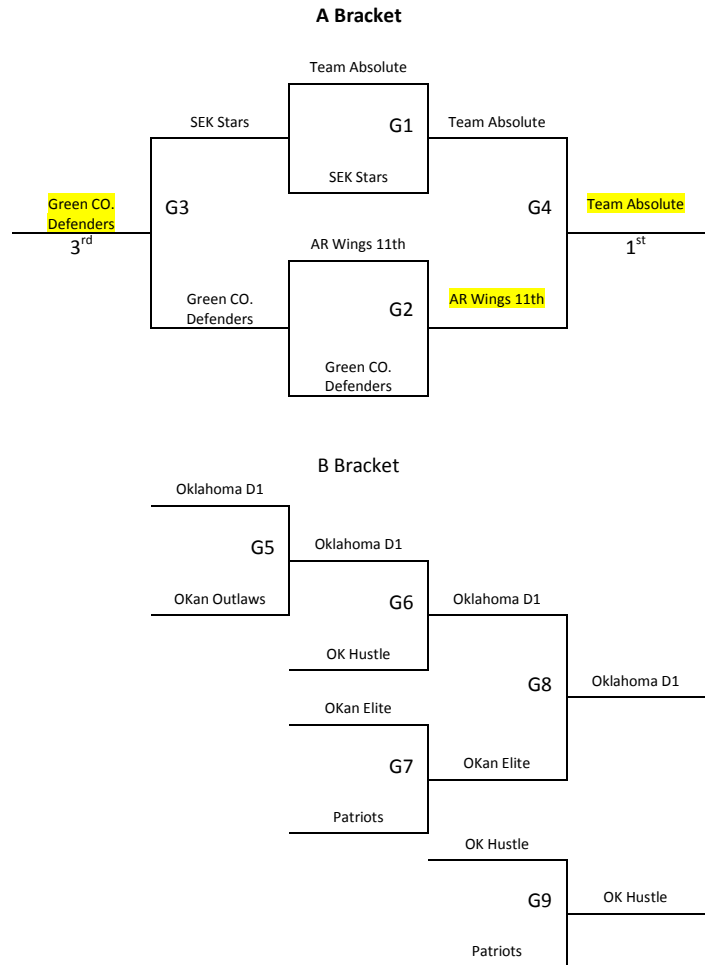

Springdale, AR – MAYB
May 9-10, 2015
11th/12th Grade Boys

Pool A	W	L	Pool B	W	L
1. Team Absolute	IIII		6. SEK Stars	II	I
2. Oklahoma Hustle	II	II	7. OKan Outlaws Elite	I	II
3. Green County Defenders	III	I	8. AR Wings 11th	III	
4. Patriots	I	III	9. Oklahoma D1		III
5. OKan Outlaws		IIII			

Top 2 teams from each pool advance to bracket A, others to bracket B

Saturday	Court 1	Court 2	Court 3	Court 6	Court 7	Court 8
8:00	1-2	3-4	-	-	-	-
9:00	-	-	-	-	-	-
10:00	-	2-5	1-3	-	-	-
11:00	-	-	-	-	-	-
12:00	3-5	1-4	-	-	-	-
1:00	-	8-9	6-7	-	-	-
2:00	-	-	-	-	-	-
3:00	-	7-9	6-8	-	-	-
4:00	1-5	-	2-4	-	-	-
5:00	-	-	-	-	-	-
6:00	-	7-8	6-9	-	-	-
7:00	2-3	4-5	-	-	-	-
8:00	-	-	-	-	-	-
9:00	-	-	-	-	-	-
Sunday	Court 1	Court 2	Court 3	Court 6	Court 7	Court 8
9:00	-	-	-	G5	-	-
10:00	-	-	-	-	G1	G2
11:00	-	-	-	-	G6	G7
12:00	-	-	-	-	-	-
1:00	-	-	-	-	-	-
2:00	-	-	-	-	-	-
3:00	-	-	-	-	G3	G4
4:00	-	-	-	-	-	-
5:00	-	-	-	G8	G9	-

All games are played at Next Level: 1906 Cambridge Springdale, AR

No outside food or drinks are allowed in the Next Level facility