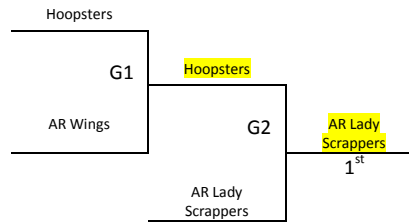

Top 2 teams from each pool advance to bracket A, others to bracket B

Saturday	Court 1	Court 2	Court 3	Court 6	Court 7	Court 8
8:00	1-2	3-4	-	-	-	-
9:00	-	-	-	-	-	-
10:00	-	2-5	1-3	-	-	-
11:00	-	-	-	-	-	-
12:00	3-5	1-4	-	-	-	-
1:00	-	8-9	6-7	-	-	-
2:00	-	-	-	-	-	-
3:00	-	7-9	6-8	-	-	-
4:00	1-5	-	2-4	-	-	-
5:00	-	-	-	-	-	-
6:00	-	7-8	6-9	-	-	-
7:00	2-3	4-5	-	-	-	-
8:00	-	-	-	-	-	-
9:00	-	-	-	-	-	-
Sunday	Court 1	Court 2	Court 3	Court 6	Court 7	Court 8
9:00	-	-	-	G5	-	-
10:00	-	-	-	-	G1	G2
11:00	-	-	-	-	G6	G7
12:00	-	-	-	-	-	-
1:00	-	-	-	-	-	-
2:00	-	-	-	-	-	-
3:00	-	-	-	-	G3	G4
4:00	-	-	-	-	-	-
5:00	-	-	-	G8	G9	-

All games are played at Next Level: 1906 Cambridge Springdale, AR

No outside food or drinks are allowed in the Next Level facility

Springdale, AR – MAYB
 May 9-10, 2015
 4th/5th Grade Girls

Pool A	W	L
1. Hoopsters	I	I
2. AR Wings		II
3. AR Lady Scrappers	II	

All teams to Bracket

Tie Breaker – 2 way tie = Head to Head, 3 way tie = coin flip

Saturday	Court 4	Court 8
8:00	1-2	-
9:00	-	-
10:00	-	-
11:00	1-3	-
12:00	-	-
1:00	2-3	-
2:00	-	-
3:00	-	-
4:00	-	-
5:00	-	-
6:00	-	-
7:00	-	-
8:00	-	-
9:00	-	-
Sunday	Court 4	Court 8
9:00	-	-
10:00	-	-
11:00	-	-
12:00	-	-
1:00	-	G1
2:00	-	-
3:00	-	-
4:00	-	G2
5:00	-	-

All teams to Bracket

Tie Breaker – 2 way tie = Head to Head, 3 way tie = coin flip

Saturday	Court 6	Court 7	Court 8
8:00	-	-	-
9:00	-	-	-
10:00	-	-	3-4
11:00	-	-	-
12:00	-	-	-
1:00	-	-	1-2
2:00	-	-	-
3:00	-	-	-
4:00	-	-	2-4
5:00	-	1-3	-
6:00	-	-	-
7:00	-	-	-
8:00	-	-	-
9:00	-	1-4	2-3
Sunday	Court 6	Court 7	Court 8
9:00	-	-	-
10:00	G1	-	-
11:00	G2	-	-
12:00	-	-	-
1:00	G3	G4	-
2:00	-	-	-
3:00	-	-	-
4:00	-	-	-
5:00	-	-	-