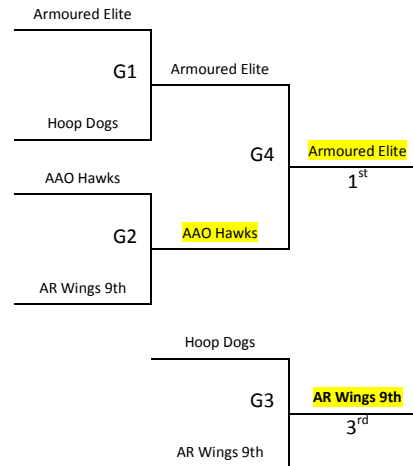

The top two seeds in each pool to bracket A, the other teams to bracket B

Tie Breaker – 2 way tie = Head to Head, 3 way tie = coin flip

Saturday	Court 1	Court 2	Court 3
8:00	-	-	8-9
9:00	6-7	1-2	3-4
10:00	-	-	-
11:00	-	1-3	2-5
12:00	-	-	6-8
1:00	7-10	-	-
2:00	6-9	1-4	3-5
3:00	7-8	-	-
4:00	-	9-10	-
5:00	1-5	-	-
6:00	2-4	-	-
7:00	-	-	8-10
8:00	2-3	-	7-9
9:00	4-5	-	6-10
Sunday	Court 1	Court 2	Court 3
9:00	G5	G6	-
10:00	-	-	-
11:00	G7	G8	-
12:00	-	-	-
1:00	G9	G10	G1
2:00	-	-	G2
3:00	-	-	-
4:00	G3	G4	-
5:00	-	-	-
3:00	-	-	-
4:00	-	-	-
5:00	-	-	-

All games are played at Next Level: 1906 Cambridge Springdale, AR

No outside food or drinks are allowed in the Next Level facility

Springdale, AR – MAYB
 May 9-10, 2015
 9th/10th Grade Boys

Pool A	W	L
1. Hoop Dawgs		III
2. AAO Hawks	I	II
3. Armoured Elite	III	
4. AR Wings 9 th	II	I

All teams to Bracket
 Tie Breaker – 2 way tie = Head to Head, 3 way tie = coin flip

Saturday	Court 1	Court 2	Court 3	Court 8
8:00	-	-	-	-
9:00	-	-	-	-
10:00	1-4	-	-	-
11:00	2-3	-	-	-
12:00	-	-	-	-
1:00	-	-	-	-
2:00	-	-	-	-
3:00	-	-	-	-
4:00	-	-	-	-
5:00	-	1-3	2-4	-
6:00	-	-	-	-
7:00	-	-	-	3-4
8:00	-	1-2	-	-
9:00	-	-	-	-
Sunday	Court 1	Court 2	Court 3	Court 8
9:00	-	-	G1	
10:00	-	-	G2	
11:00	-	-	-	
12:00	-	-	-	
1:00	-	-	-	
2:00	-	-	-	
3:00	-	-	G3	
4:00	-	-	G4	
5:00	-	-	-	