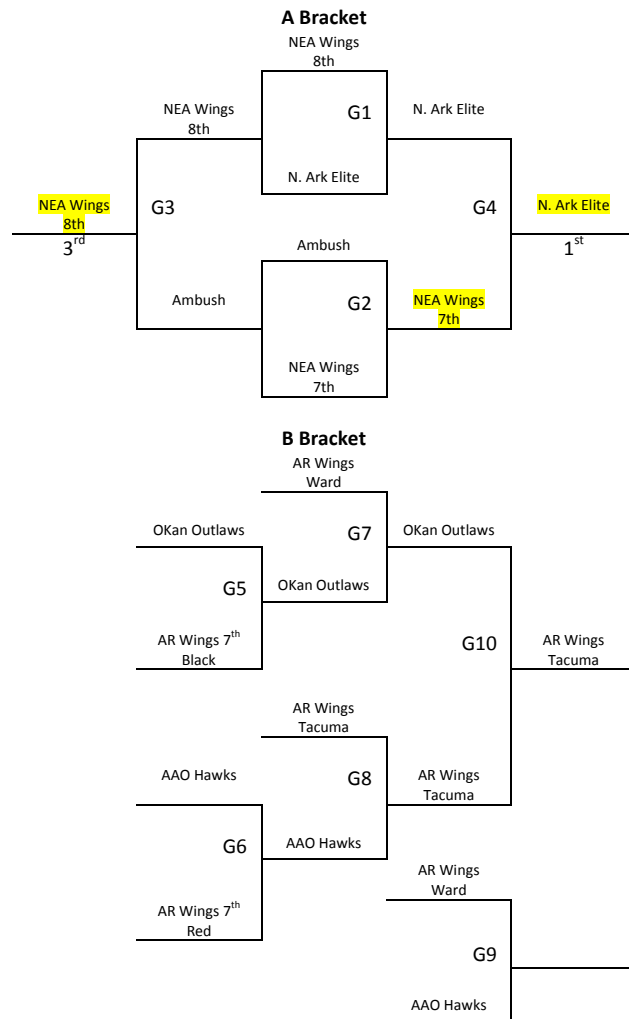

All games are played at Next Level: 1906 Cambridge Springdale, AR
 No outside food or drinks are allowed in the Next Level facility

Springdale, AR – MAYB

May 9-10, 2015

7th/8th Grade Boys

Pool A	W	L	Pool B	W	L
1. Ambush	III	I	6. North Arkansas Elite	III	I
2. NEA Wings 8 th	III	I	7. AAO Hawks	I	III
3. AR Wings Tacuma	III	I	8. AR Wings - Ward	II	II
4. OKan Outlaws	I	III	9. NEA Wings 7 th	III	
5. AR Wings 7 th Red		III	10. AR Wings 7 th Black		III

The top two seeds in each pool to bracket A, the other teams to bracket B

Tie Breaker – 2 way tie = Head to Head, 3 way tie = coin flip

Saturday	Court 1	Court 2	Court 3
8:00	-	-	8-9
9:00	6-7	1-2	3-4
10:00	-	-	-
11:00	-	1-3	2-5
12:00	-	-	6-8
1:00	7-10	-	-
2:00	6-9	1-4	3-5
3:00	7-8	-	-
4:00	-	9-10	-
5:00	1-5	-	-
6:00	2-4	-	-
7:00	-	-	8-10
8:00	2-3	-	7-9
9:00	4-5	-	6-10
Sunday	Court 1	Court 2	Court 3
9:00	G5	G6	-
10:00	-	-	-
11:00	G7	G8	-
12:00	-	-	-
1:00	G9	G10	G1
2:00	-	-	G2
3:00	-	-	-
4:00	G3	G4	-
5:00	-	-	-
3:00	-	-	-
4:00	-	-	-
5:00	-	-	-