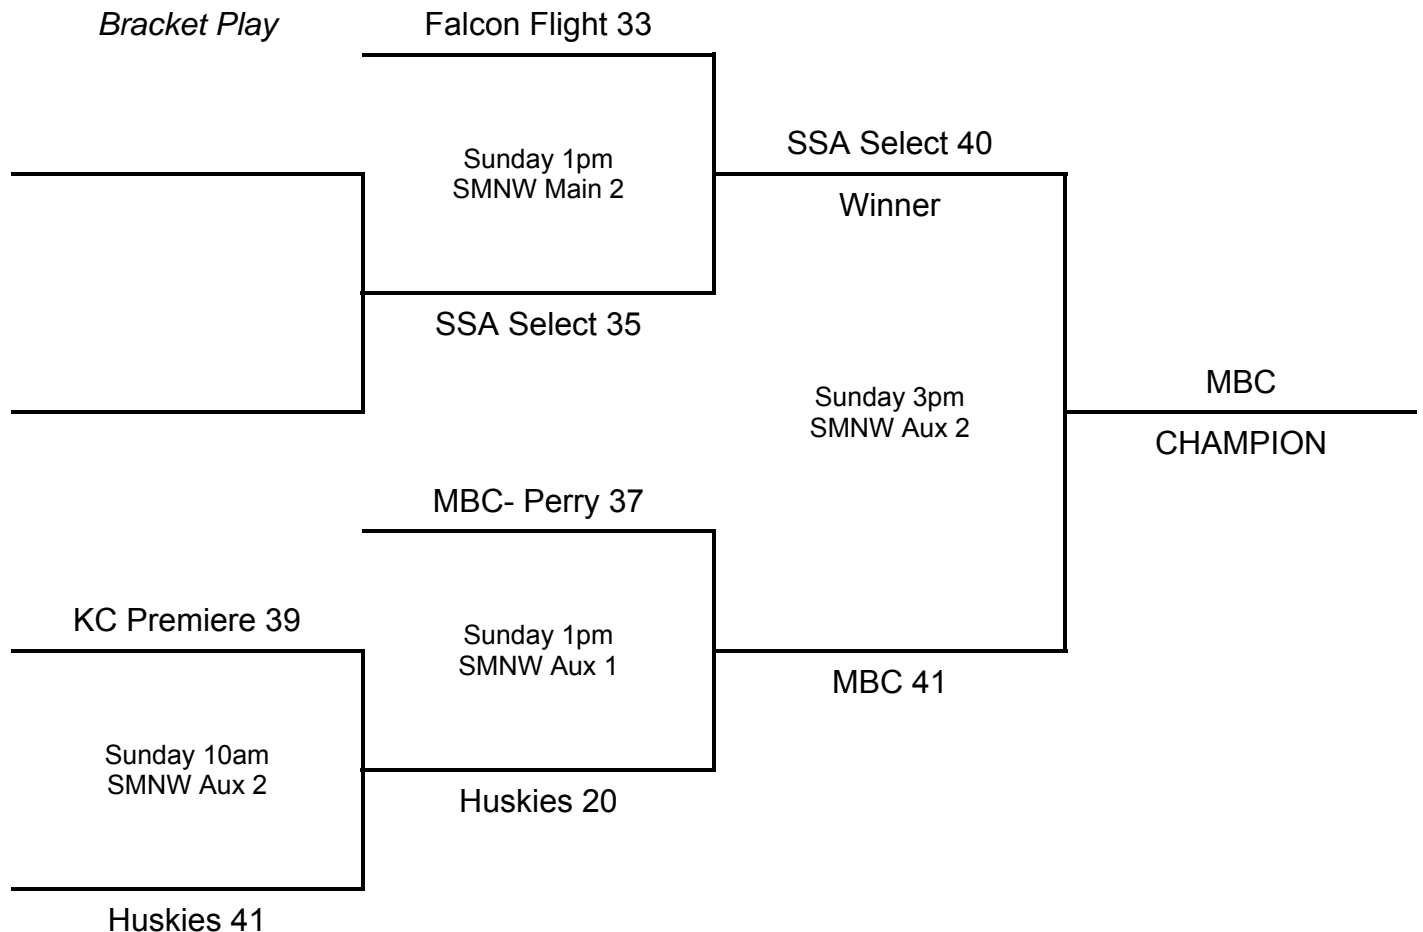

KC Premiere MAYB Tournament

7th/8th Boys Red Division

Pool A		W	L
1	Falcon Flight	I	I
2	KC Premiere 7th/8th		II
3	KC Keys	II	

Pool B		W	L
1	Huskies		II
2	MBC-Perry	II	
3	SSA Select	I	I

Pool Play Schedule

			Day	Time	Location	Score
A1	vs	A2	Friday	6PM	SMNW Main 1	48-32
A1	vs	A3	Friday	8PM	SMNW Main 1	46-62
A2	vs	A3	Friday	9PM	SMNW Main 1	57-60
B1	vs	B2	Saturday	4:30PM	SMNW Main 1	45-48
B1	vs	B3	Saturday	6:30PM	SMNW Main 1	37-49
B2	vs	B3	Saturday	8:30PM	SMNW Main 1	34-29

Bracket Play

Tie-breaker Format: Head to Head Result • Point Spread (Max 15) • Defensive Points Allowed