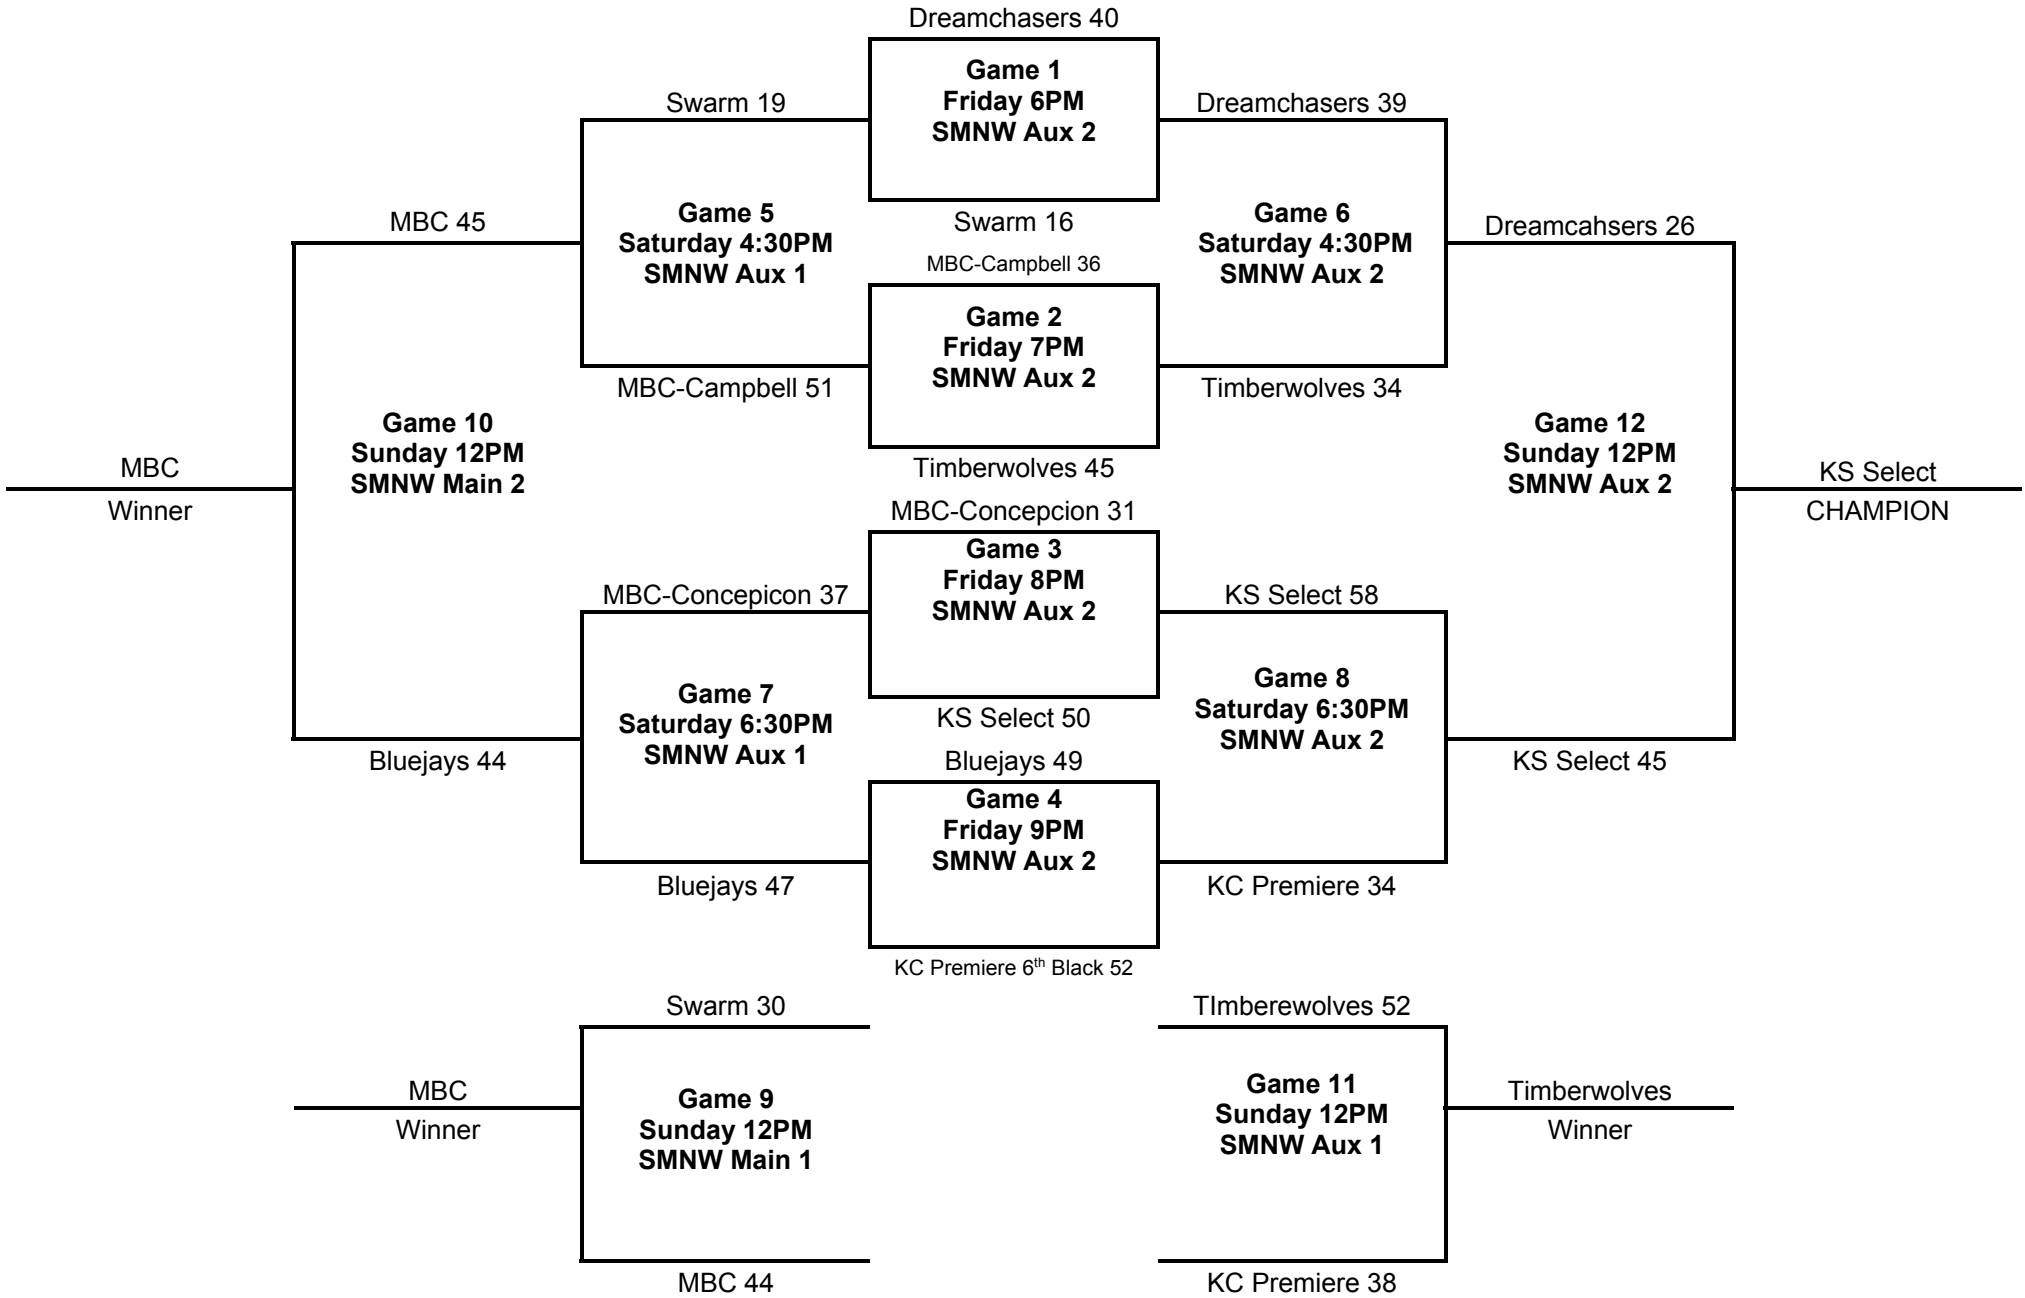

KC Premiere MAYB Tournament

6th/7th Boys Division

KC Premiere MAYB Tournament

7th/8th Boys Blue Division

		W	L
1	KC Premiere 8th Red	III	
2	KC Falcons	I	II
3	MBC-Williams		III
4	KC Heat	II	I

Tournament Schedule

			Day	Time	Location	Score
1	vs	2	Friday	8PM	Trailridge Aux	38-30
3	vs	4	Friday	9PM	Trailridge Aux	40-46
1	vs	3	Saturday	11:30AM	SMNW Main 1	43-27
2	vs	4	Saturday	11:30AM	SMNW Main 2	44-47
1	vs	4	Sunday	9AM	SMNW Main 1	54-48
2	vs	3	Sunday	9AM	SMNW Main 2	50-38

Round Robin Format, Best Record Wins

Tie-breaker Format:

- Head to Head Result
- Point Spread (Max 15)
- Defensive Points Allowed