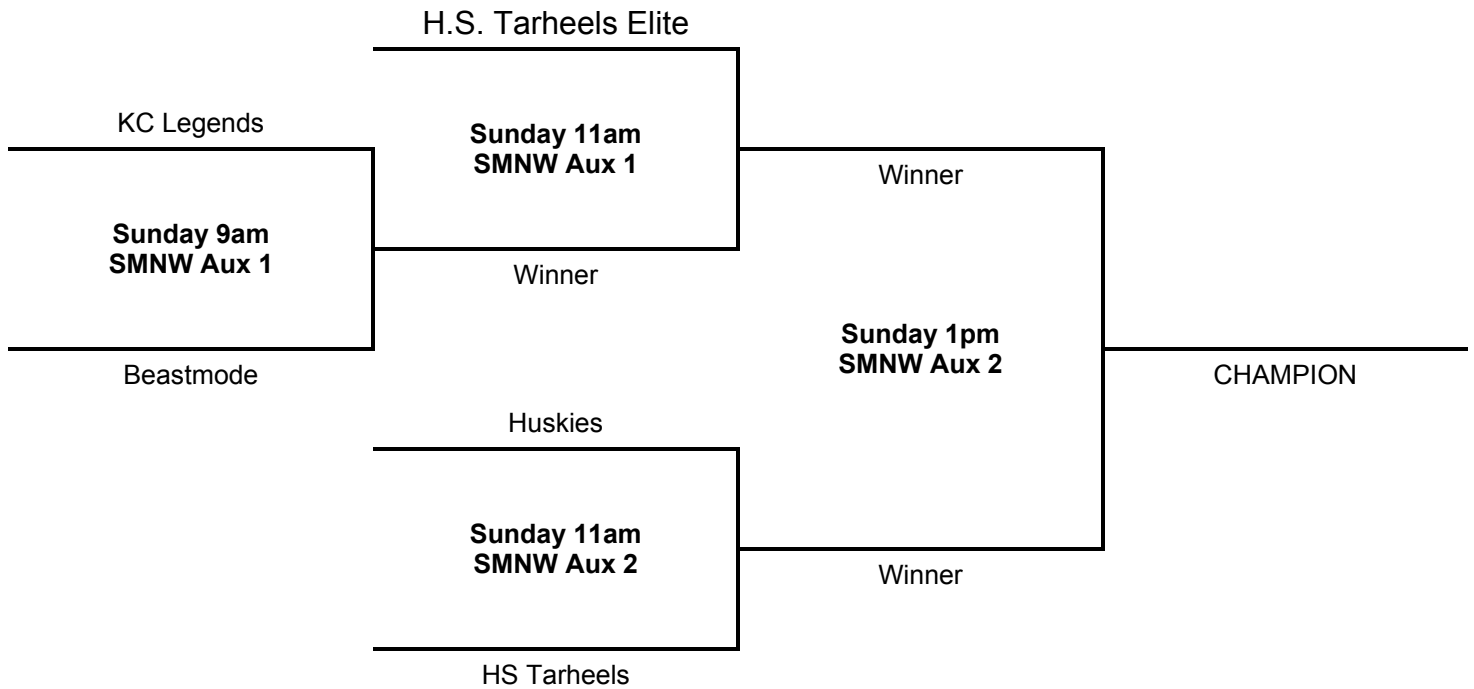

KC Premiere MAYB Tournament

8th/9th Boys Division

Bracket A