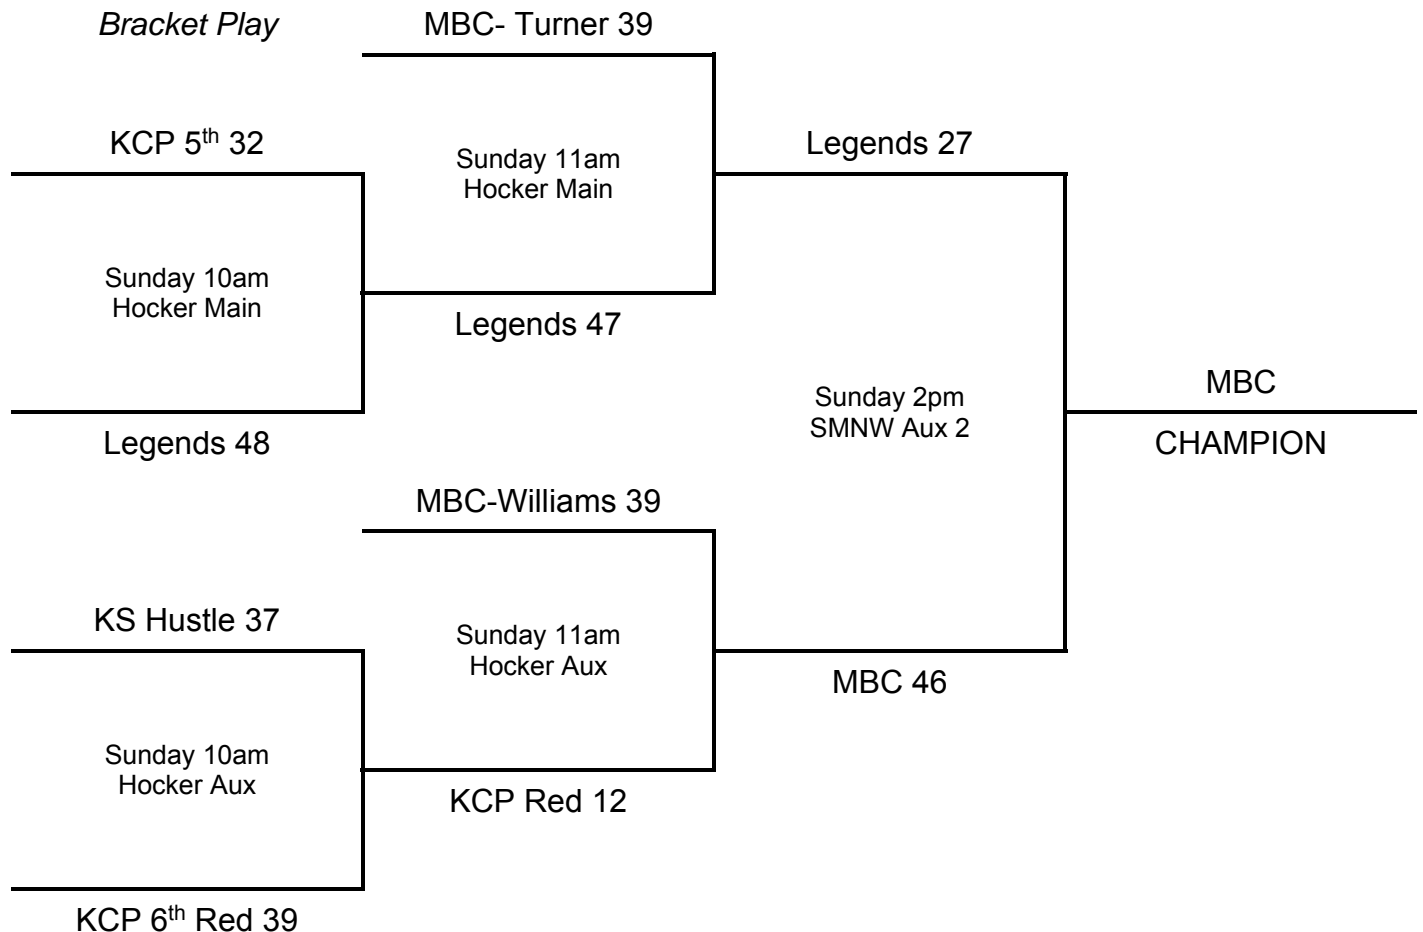

KC Premiere MAYB Tournament

3rd/4th Boys Division

Pool A		W	L
1	Mid MO Gunners	I	I
2	KC Premiere 3 rd /4 th		I
3	KC Premiere 4 th	II	

Pool B		W	L
1	KC Premiere 3 rd	I	I
2	Bucs		II
3	MBC-Martin	II	

Pool Play Schedule

Championship Round

			Day	Time	Location	Score
A3	vs	B3	Saturday	2:30PM	SMNW Main 2	44-33
A 1st place		B 1st place				
A1	vs	B1	Saturday	2:30PM	SMNW Aux 1	10-30
A 2nd place		B 2nd place				
A2	vs	B2	Saturday	2:30PM	SMNW Aux 2	12-38
A 3rd place		B 3rd place				

Tie-breaker Format:

- Head to Head Result
- Point Spread (Max 15)
- Defensive Points Allowed

KC Premiere MAYB Tournament

5th/6th Boys Division

Pool A		W	L
1	KC Premiere 5 th		II
2	MBC-Turner	II	
3	KS Hustle	I	I

Pool B		W	L
1	KC Premiere 6 th Red		II
2	Legends	I	I
3	MBC-Williams	II	

Pool Play Schedule

			Day	Time	Location	Score
B1	vs	B2	Friday	6PM	SMNW Aux 1	32-41
A1	vs	A2	Friday	6PM	Horizons	19-51
A1	vs	A3	Friday	8PM	Horizons	23-40
A2	vs	A3	Saturday	10:30AM	SMNW Aux 1	31-22
B1	vs	B3	Saturday	11:30AM	SMNW Aux 2	25-58
B2	vs	B3	Saturday	1:30PM	SMNW Aux 2	34-46