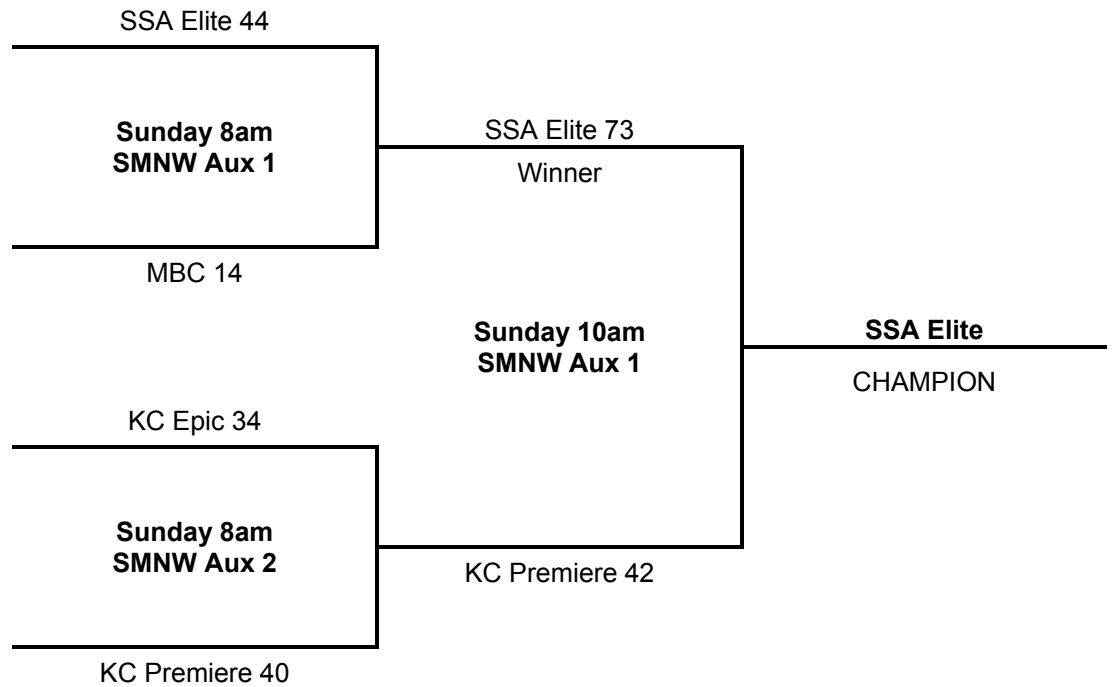

Pool B		W	L
1	KC Premiere 8 th Black		II
2	Beastmode	I	I
3	Huskies	II	

Pool C		W	L
1	MBC-Derritt		II
2	H.S. Tarheels Elite	II	
3	SSA Elite	I	I

Pool Play Schedule

			Day	Time	Location	Score
A1	vs	A2	Friday	6PM	SMNW Main 2	37-50
C1	vs	C2	Friday	7PM	SMNW Main 1	19-64
B1	vs	B2	Friday	7PM	SMNW Main 2	28-42
A1	vs	A3	Friday	8PM	SMNW Main 2	20-46
B1	vs	B3	Friday	9PM	SMNW Main 2	30-52
C1	vs	C3	Saturday	1:30PM	SMNW Main 1	31-46
A2	vs	A3	Saturday	1:30PM	SMNW Main 2	52-51
B2	vs	B3	Saturday	2:30PM	SMNW Main 1	28-31
C2	vs	C3	Saturday	3:30PM	SMNW Main 1	51-41

- Teams will be seeded according to record then point spread. 2-0 teams will be seeded by point spread, then 1-1 teams and finally 0-2 teams.
- There is a maximum of +15 or -15 points per game. If a tie remains after the point spreads, defensive points allowed will break the tie.
- Scores will be updated and provided on our website as frequently as possible. ALL results will be posted within one hour of the last game played each day.

KC Premiere MAYB Tournament

8th/9th Boys Division

Bracket A

Bracket B

KC Premiere MAYB Tournament

8th/9th Boys Division

Pool A		W	L
1	KC Epic		II
2	H.S. Tarheels	II	
3	KC Legends	I	I

Pool B		W	L
1	KC Premiere 8 th Black		II
2	Beastmode	I	I
3	Huskies	II	