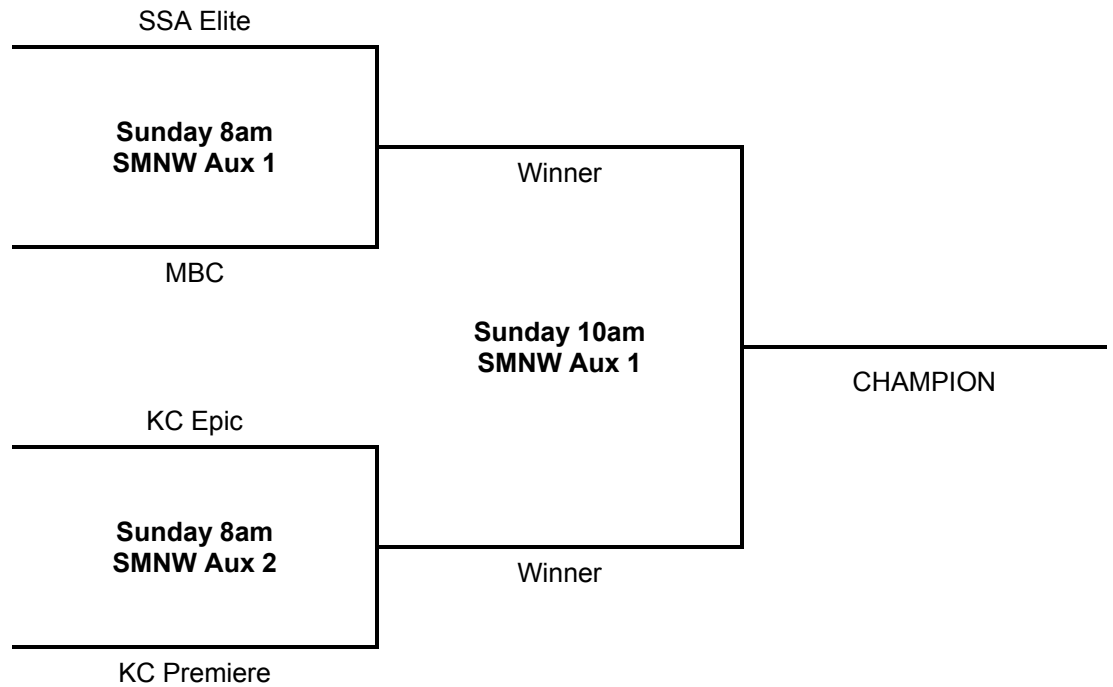

KC Premiere MAYB Tournament

8th/9th Boys Division

Bracket A

Bracket B