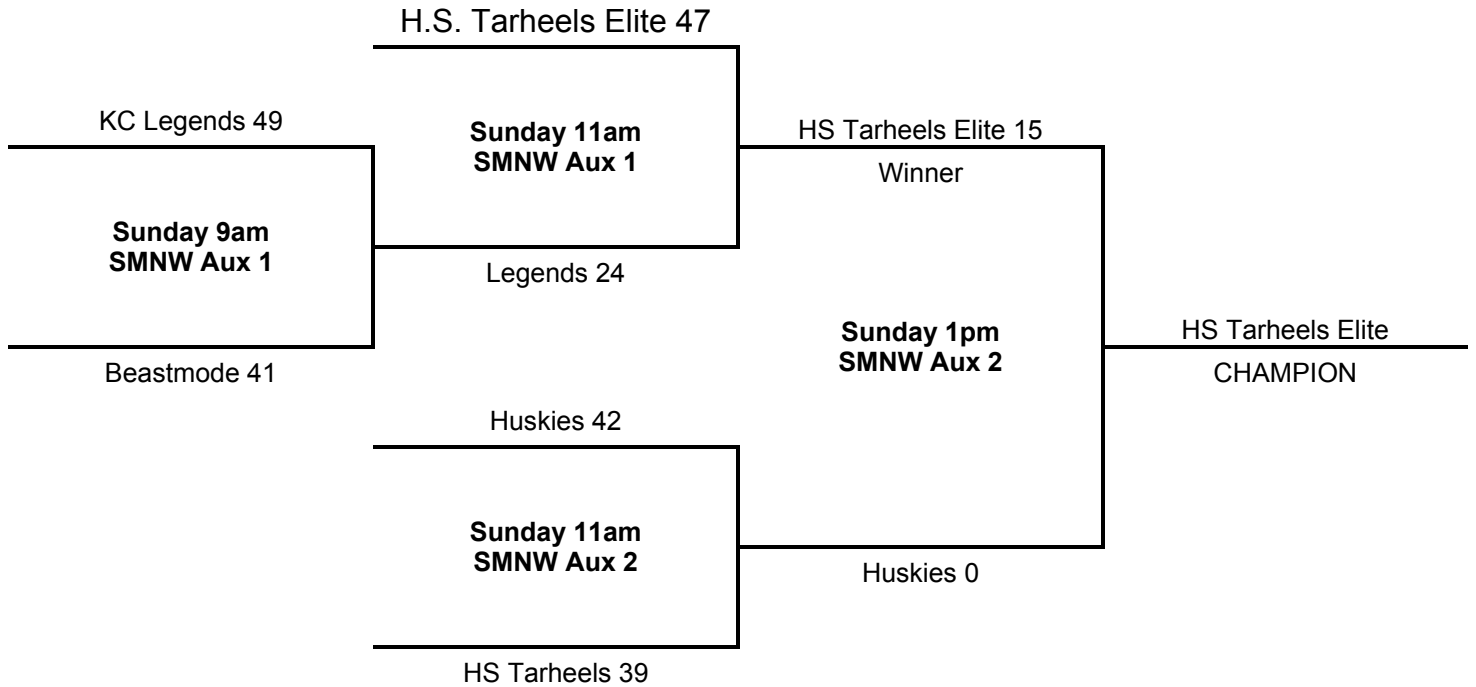

KC Premiere MAYB Tournament

8th/9th Boys Division

Bracket A