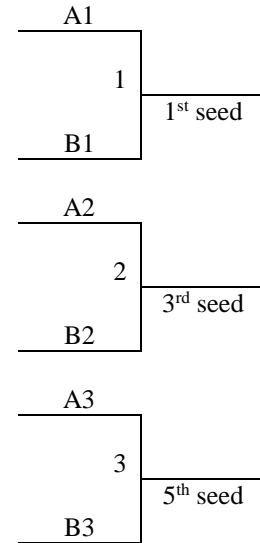

**6th Grade Boys
Ohio Division Silver
Games played at Texas University Strahan Coliseum**

<u>Pool A</u>	<u>W</u>	<u>L</u>	<u>Pool B</u>	<u>W</u>	<u>L</u>
1. Garland Dream Team			4. ATX Future		III
2. Austin Dawgs 12U	I	II	5. San Antonio Legacy	III	
3. GTX Bobcats	II	I	6. Hill Country Hawks White	I	II

<u>Friday</u>	<u>102A</u>	<u>102B</u>	<u>201A</u>	<u>Str-1</u>
5:00	--	--	--	--
6:00	--	--	--	--
7:00	--	--	--	--
8:00	--	--	--	--
9:00	1-2	--	--	--
<u>Saturday</u>				
8:00	--	--	--	--
9:00	--	--	--	--
10:00	1-3	4-6	--	--
11:00	--	--	--	--
12:00	2-3	5-6	--	--
1:00	--	--	--	--
2:00	--	--	4-5	--
3:00	--	--	--	--
4:00	G3	--	--	--
5:00	G2	--	--	--
6:00	G1	--	--	--
7:00	--	--	--	--
8:00	--	--	--	--
9:00	--	--	--	--
<u>Sunday</u>				
8:00	G4	G5	--	--
9:00	--	--	--	--
10:00	--	--	--	--
11:00	G8	G6	--	--
12:00	G7	--	--	--
1:00	--	--	--	--
2:00	--	--	--	G9
3:00	--	--	--	G10
4:00	--	--	--	--

Seeding