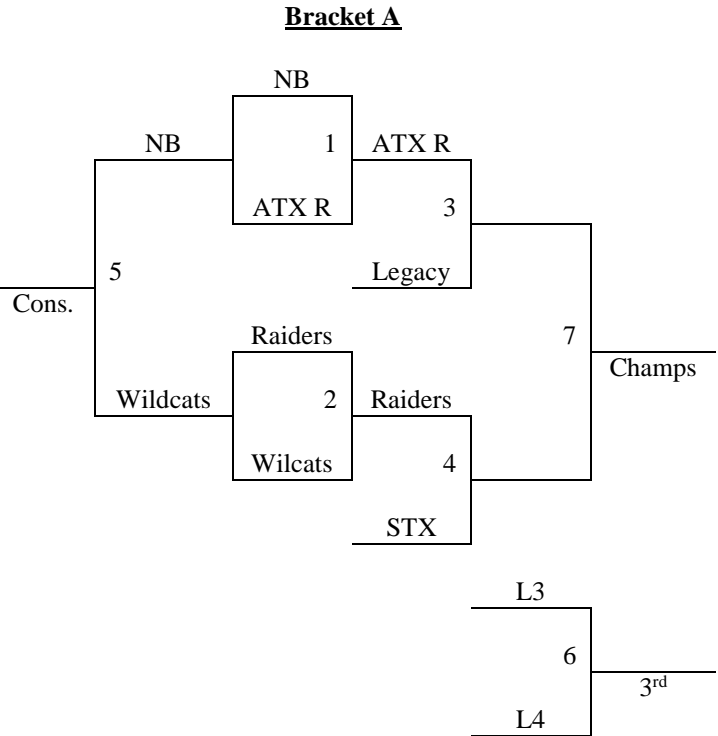

**4th-5th Grade Boys  
Big East Division**

**Games played at Texas University Strahan Coliseum**

<u>Pool A</u>	<u>W</u>	<u>L</u>	<u>Pool B</u>	<u>W</u>	<u>L</u>	<u>Pool C</u>	<u>W</u>	<u>L</u>
1. Dream Loudly Wildcats	II	I	5. STX Hornets	III		9. Next Level Raiders Black	III	
2. SA Legacy	II	I	6. NB Warriors	I	I	10. Tarrant Elite 5th	I	II
3. Capital City Bearcats	II	I	7. ATX Future Anderson	I	I	11. ATX Future Roderick	II	I
4. ATX Knights 2023		III	8. Seguin Knights		III	12. SA Legacy 4th		III

**6th Grade Boys**  
**Ohio Valley Division-Gold**  
**Games played at Texas University Strahan Coliseum**

<u>Pool A</u>	<u>W</u>	<u>L</u>	<u>Pool B</u>	<u>W</u>	<u>L</u>
1. Dream Loudly Wildcats	III		5. Austin Wildcats-Ayala		III
2. ATX Knights 2021 Navy	I	II	6. ATX Knights 2021	III	
3. Austin Wildcats-Wooley		I	7. Killeen Showtime Elite	II	I
4. GT Eagles	II	I	8. TX Bayhawks	II	