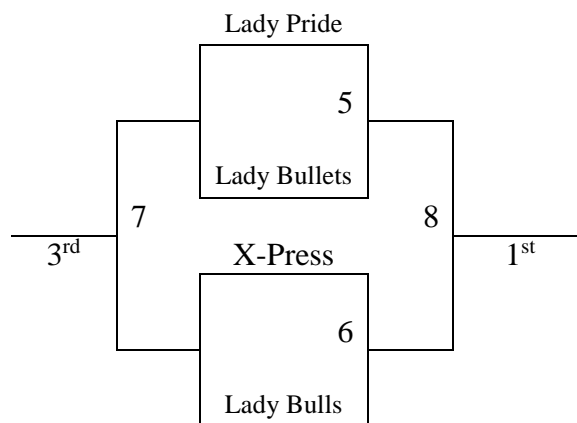

**9th-10th Grade Girls
ACC Division
Games played at Barns MS in Seguin**

<u>Pool A</u>	<u>W</u>	<u>L</u>	<u>Pool B</u>	<u>W</u>	<u>L</u>
1. TX Warriors	III		5. Lady Timberwolves	III	
2. SA Lady Pride	II	II	6. Lampass Lady Bullets		III
3. Austin Elite Silver	II	I	7. Lady Bulls	I	II
4. Seguin X-Press		III	8. SA Hoops Elite	II	I

<u>Friday</u>	<u>Barns1</u>	<u>Barns2</u>
5:00	--	--
6:00	--	5-7
7:00	--	--
8:00	--	3-4
9:00	--	--
<u>Saturday</u>		
8:00	7-8	1-2
9:00	--	--
10:00	1-4	6-8
11:00	--	--
12:00	--	--
1:00	5-6	2-3
2:00	--	--
3:00	--	--
4:00	--	--
5:00	--	--
6:00	--	--
7:00	1-3	5-8
8:00	2-4	6-7
9:00		
<u>Sunday</u>		
8:00	G1	G5
9:00	G2	G6
10:00	--	--
11:00	--	--
12:00	G6	G7
1:00	G4	G8
2:00	--	--
3:00	--	--
4:00	--	--

Bracket A

Bracket B