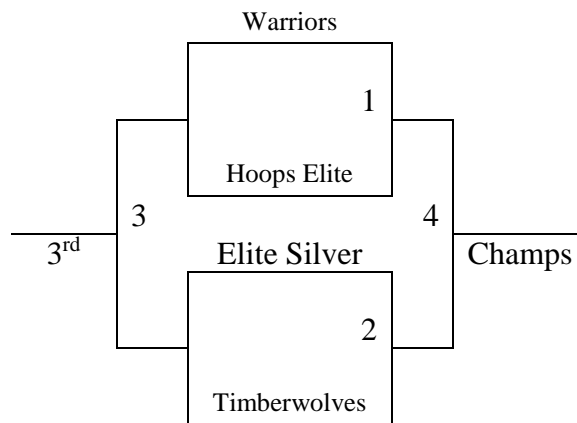

**9th-10th Grade Girls
ACC Division
Games played at Barns MS in Seguin**

<u>Pool A</u>	<u>W</u>	<u>L</u>	<u>Pool B</u>	<u>W</u>	<u>L</u>
1. TX Warriors	III		5. Lady Timberwolves	III	
2. SA Lady Pride	II	II	6. Lampass Lady Bullets		III
3. Austin Elite Silver	II	I	7. Lady Bulls	I	II
4. Seguin X-Press		III	8. SA Hoops Elite	II	I

<u>Friday</u>	<u>Barns1</u>	<u>Barns2</u>
5:00	--	--
6:00	--	5-7
7:00	--	--
8:00	--	3-4
9:00	--	--
<u>Saturday</u>		
8:00	7-8	1-2
9:00	--	--
10:00	1-4	6-8
11:00	--	--
12:00	--	--
1:00	5-6	2-3
2:00	--	--
3:00	--	--
4:00	--	--
5:00	--	--
6:00	--	--
7:00	1-3	5-8
8:00	2-4	6-7
9:00		
<u>Sunday</u>		
8:00	G1	G5
9:00	G2	G6
10:00	--	--
11:00	--	--
12:00	G6	G7
1:00	G4	G8
2:00	--	--
3:00	--	--
4:00	--	--

Bracket A