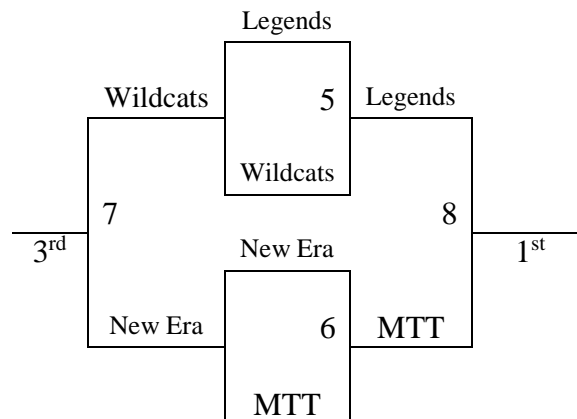

**Seeding**

**Bracket Play**

**7th Grade Boys  
Big 8 Division-Gold  
Games played at Hill Country Church in San Marcos & Wallace MS in Kyle**

<u>Pool A</u>	<u>W</u>	<u>L</u>	<u>Pool B</u>	<u>W</u>	<u>L</u>
1. New Era Red	II	I	5. Hill Country Hawks	I	II
2. Austin Wildcats-Trautman	I	II	6. ATX Knights 2020	II	
3. CCYA Tigers	III		7. NB Warriors		II
4. ATX Boys		III	8. TX Dream	II	I

**7th Grade Boys  
Big 8 Division-Silver  
Games played at Hill Country Church in San Marcos**

<u>Pool A</u>	<u>W</u>	<u>L</u>	<u>Pool B</u>	<u>W</u>	<u>L</u>
1. TX Avengers	III		5. GTX Revolution	II	I
2. Austin Dawgs	II	II	6. Austin Wildcats Miranda		III
3. Lonestar Legends	I	II	7. More Than Talent	I	II
4. New Era Black		III	8. Centex Elite Soldiers	III	

**Bracket A**

**Bracket B**

**8th Grade Boys**  
**Sunbelt Division-Bronze**  
**Games played at Wallace MS in Kyle**

<u>Pool A</u>	<u>W</u>	<u>L</u>	<u>Pool B</u>	<u>W</u>	<u>L</u>
1. TX Bay Hawks	I	III	6. Four Points Black	III	I
2. Killeen Showtime Elite	III	I	7. Dream Team Robertson	III	
3. ATX Future Baily	II	II	8. W.A.R. Blue		III
4. SA Legacy	III		9. LaGrange Vipers	II	II
5. GTX II Revolution		III	10. Hill Country Hawks Green	I	III