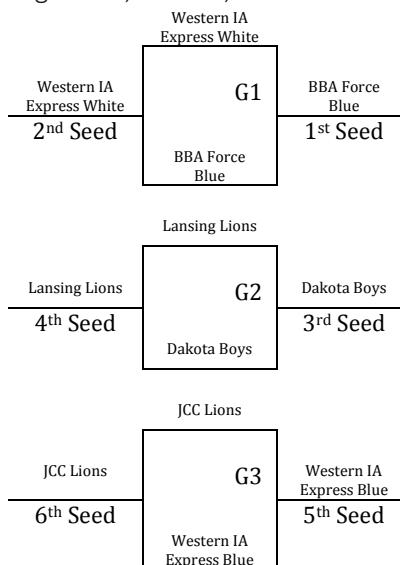

6th Grade Boys

Pool A	W	L
1. Omaha Thunder	I	II
2. OSA 6 th Pivovar Green		III
3. Dakota Blue Devils	II	I
4. Dakota Boys	III	

All teams to Bracket

Tie Breaker – 2 way tie = Head to Head, 3 way tie = coin flip

Omaha, NE – MAYB

May 23-24, 2015

7th Grade Boys

<u>Pool A</u>	<u>W</u>	<u>L</u>	<u>Pool B</u>	<u>W</u>	<u>L</u>
1. Lansing Lions	I	I	4. Dakota Boys	I	I
2. JCC Lions		II	5. BBA Force Blue	II	
3. Western IA Express White	II		6. Western IA Express Blue		II

All teams to seed game and then on to bracket game
Tie Breaker – 2 way tie = Head to Head, 3 way tie = coin flip

All games play at Omaha Sports Academy – 11726 Stonegate Cir, Omaha, NE 68164

Saturday	Court 1	Court 2	Court 3	Court 4
8:00	-	-	-	-
9:00	-	-	-	-
10:00	-	-	-	-
11:00	-	-	-	-
12:00	-	-	-	-
1:00	-	-	-	-
2:00	-	-	-	-
3:00	4-5	-	1-2	-
4:00	-	-	-	-
5:00	4-6	-	1-3	-
6:00	-	-	-	-
7:00	-	2-3	5-6	-
8:00	-	-	-	-
9:00	G1	G3	G2	-
Sunday	Court 1	Court 2	Court 3	Court 4
8:00	-	-	-	-
9:00	-	G4	G5	-
10:00	-	-	-	-
11:00	-	-	-	-
12:00	-	-	-	G8
1:00	-	-	G6	G7
2:00	-	-	-	-
3:00	-	G10	G9	-
4:00	-	-	-	-
5:00	-	-	-	-
6:00	-	-	-	-

Omaha, NE – MAYB

May 23-24, 2015

8th Grade Boys

<u>Pool A</u>	<u>W</u>	<u>L</u>
1. Eagles Nest Eagles	II	II
2. Omaha Hornets	IIII	
3. Dakota Boys	II	II
4. Blue Ox Tropics	I	III
5. LCC Bears	I	III

All teams to Bracket