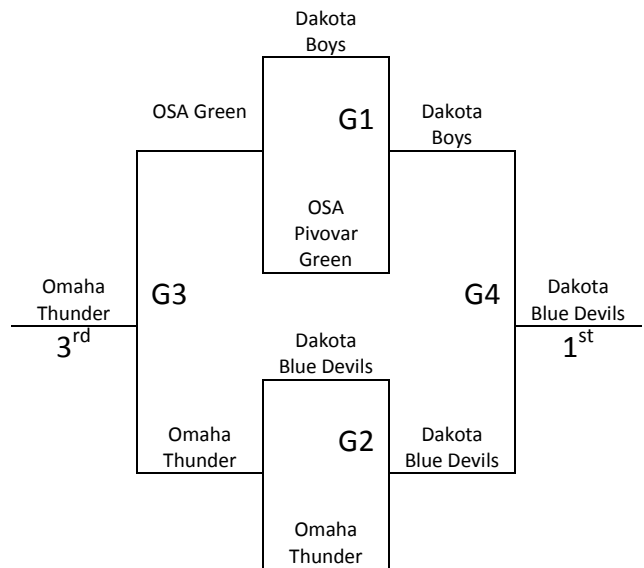

6th Grade Boys

Pool A	W	L
1. Omaha Thunder	I	II
2. OSA 6th Pivovar Green		III
3. Dakota Blue Devils	II	I
4. Dakota Boys	III	

All teams to Bracket

Tie Breaker – 2 way tie = Head to Head, 3 way tie = coin flip

Saturday	Court 1	Court 2	Court 3
8:00	-	-	-
9:00	1-2	-	-
10:00	-	-	-
11:00	1-4	-	-
12:00	-	-	-
1:00	2-4	-	1-3
2:00	-	-	-
3:00	-	-	-
4:00	-	3-4	-
5:00	-	-	-
6:00	2-3	-	-
7:00	-	-	-
8:00	-	-	-
9:00	-	-	-
Sunday	Court 1	Court 2	Court 3
8:00	-	-	-
9:00	-	-	-
10:00	-	G1	G2
11:00	-	-	-
12:00	-	-	-
1:00	-	-	-
2:00	G4	-	G3
3:00	-	-	-
4:00	-	-	-
5:00	-	-	-
6:00	-	-	-