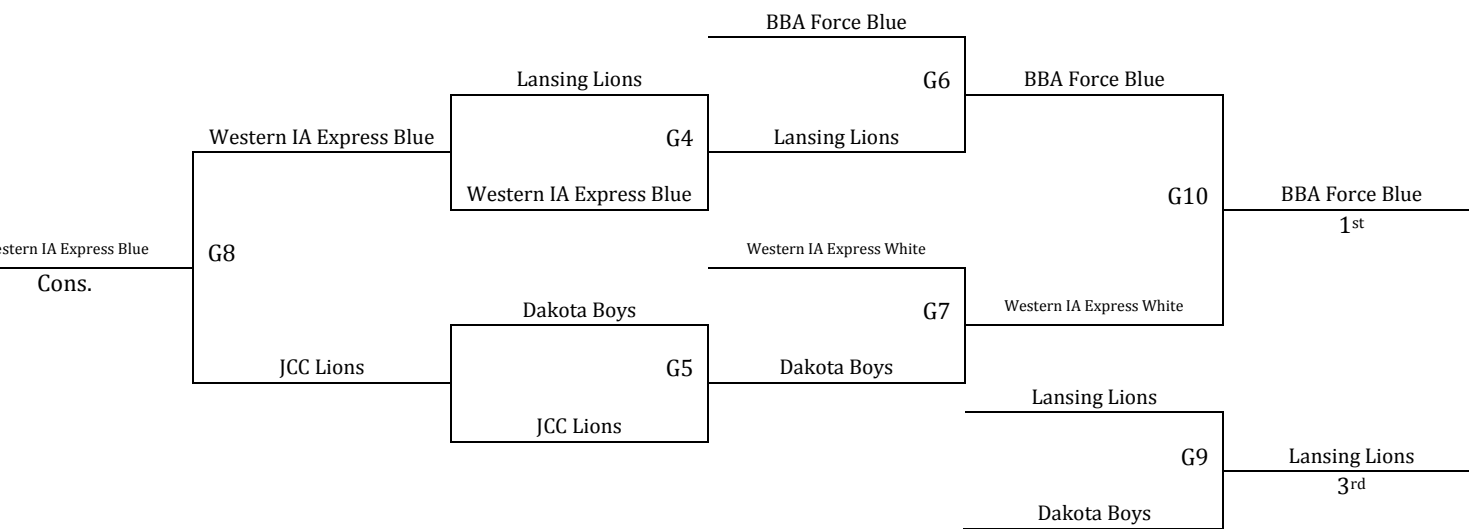

Omaha, NE – MAYB

May 23-24, 2015

7th Grade Boys

<u>Pool A</u>	<u>W</u>	<u>L</u>	<u>Pool B</u>	<u>W</u>	<u>L</u>
1. Lansing Lions	I	I	4. Dakota Boys	I	I
2. JCC Lions		II	5. BBA Force Blue	II	
3. Western IA Express White	II		6. Western IA Express Blue		II

All teams to seed game and then on to bracket game
Tie Breaker – 2 way tie = Head to Head, 3 way tie = coin flip

All games play at Omaha Sports Academy – 11726 Stonegate Cir, Omaha, NE 68164

Saturday	Court 1	Court 2	Court 3	Court 4
8:00	-	-	-	-
9:00	-	-	-	-
10:00	-	-	-	-
11:00	-	-	-	-
12:00	-	-	-	-
1:00	-	-	-	-
2:00	-	-	-	-
3:00	4-5	-	1-2	-
4:00	-	-	-	-
5:00	4-6	-	1-3	-
6:00	-	-	-	-
7:00	-	2-3	5-6	-
8:00	-	-	-	-
9:00	G1	G3	G2	-
Sunday	Court 1	Court 2	Court 3	Court 4
8:00	-	-	-	-
9:00	-	G4	G5	-
10:00	-	-	-	-
11:00	-	-	-	-
12:00	-	-	-	G8
1:00	-	-	G6	G7
2:00	-	-	-	-
3:00	-	G10	G9	-
4:00	-	-	-	-
5:00	-	-	-	-
6:00	-	-	-	-

Omaha, NE – MAYB

May 23-24, 2015

8th Grade Boys

<u>Pool A</u>	<u>W</u>	<u>L</u>
1. Eagles Nest Eagles	II	II
2. Omaha Hornets	IIII	
3. Dakota Boys	II	II
4. Blue Ox Tropics	I	III
5. LCC Bears	I	III

All teams to Bracket

Tie Breaker – 2 way tie = Head to Head, 3 way tie = coin flip

All games play at Omaha Sports Academy – 11726 Stonegate Cir, Omaha, NE 68164

Saturday	Court 1	Court 2	Court 3	Court 4
8:00	-	-	-	-
9:00	-	1-4	3-5	-
10:00	-	-	-	-
11:00	-	1-3	4-5	-
12:00	-	-	-	-
1:00	-	2-4	-	-
2:00	-	-	1-5	-
3:00	-	-	-	3-4
4:00	-	-	-	-
5:00	-	-	-	-
6:00	-	-	2-5	-
7:00	-	-	-	-
8:00	1-2	-	-	-
9:00	-	-	-	-
Sunday	Court 1	Court 2	Court 3	Court 4
8:00	-	2-3	-	-
9:00	-	-	-	-
10:00	G1	-	-	-
11:00	-	G3	-	-
12:00	-	G2	-	-
1:00	-	-	-	-
2:00	-	-	-	-
3:00	G4	-	G5	-
4:00	-	-	-	-
5:00	-	-	-	-