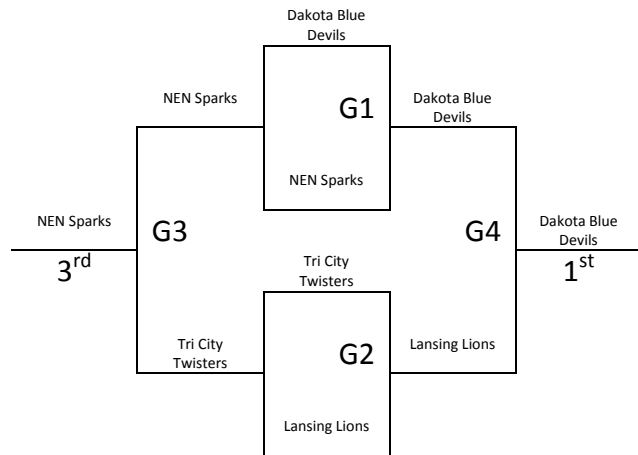

All teams to Bracket

Tie Breaker – 2 way tie = Head to Head, 3 way tie = coin flip

Saturday	Court 1	Court 2	Court 3	Court 4
8:00	-	-	-	-
9:00	-	-	-	-
10:00	-	2-3	-	-
11:00	-	-	-	-
12:00	-	1-4	-	-
1:00	-	-	-	-
2:00	-	2-4	-	-
3:00	-	1-3	-	-
4:00	-	-	-	-
5:00	-	1-2	-	-
6:00	-	3-4	-	-
7:00	-	-	-	-
8:00	-	-	-	-
9:00	-	-	-	-
Sunday	Court 1	Court 2	Court 3	Court 4
8:00	G1	-	G2	-
9:00	-	-	-	-
10:00	-	-	-	-
11:00	-	-	-	-
12:00	G4	-	G3	-
1:00	-	-	-	-
2:00	-	-	-	-
3:00	-	-	-	-
4:00	-	-	-	-
5:00	-	-	-	-
6:00	-	-	-	-

All games play at Omaha Sports Academy – 11726 Stonegate Cir, Omaha, NE 68164

Omaha, NE – MAYB
 May 23-24, 2015

9th/10th Grade Girls

<u>Pool A</u>	<u>W</u>	<u>L</u>
1. Dakota Blue Devils	III	
2. Tri-City Twisters	I	II
3. NEN Sparks	I	II
4. Lansing Lions	I	II

All teams to Bracket
 Tie Breaker – 2 way tie = Head to Head, 3 way tie = coin flip

Saturday	Court 1	Court 2	Court 3	Court 4
8:00	-	-	-	-
9:00	-	-	-	-
10:00	-	-	2-3	-
11:00	-	-	-	-
12:00	-	-	1-4	-
1:00	-	-	-	-
2:00	-	-	-	-
3:00	-	-	-	-
4:00	-	-	-	-
5:00	-	-	-	1-3
6:00	-	-	-	2-4
7:00	-	-	-	-
8:00	-	1-2	3-4	-
9:00	-	-	-	-
Sunday	Court 1	Court 2	Court 3	Court 4
8:00	-	-	-	-
9:00	-	-	-	-
10:00	-	-	-	-
11:00	G1	-	G2	-
12:00	-	-	-	-
1:00	-	-	-	-
2:00	-	G3	-	G4
3:00	-	-	-	-
4:00	-	-	-	-
5:00	-	-	-	-
6:00	-	-	-	-