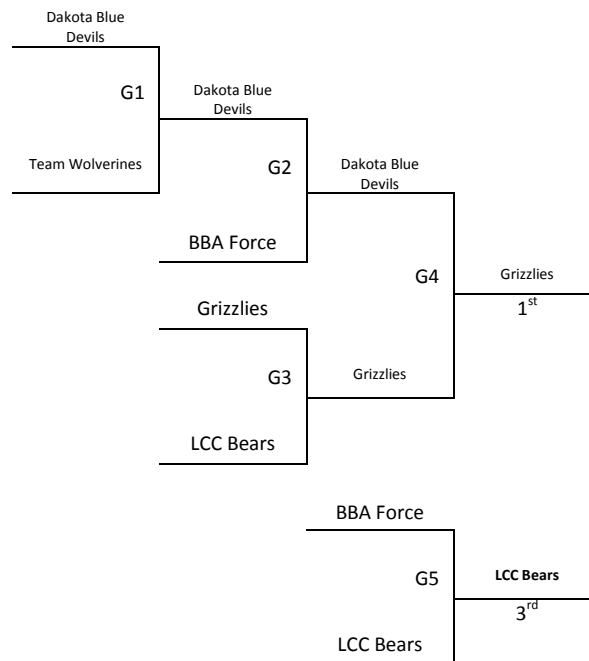

Omaha, NE – MAYB

May 23-24, 2015

High School Boys

<u>Pool A</u>	<u>W</u>	<u>L</u>
1. Team Wolverines		IIII
2. LCC Bears	I	III
3. Grizzlies - SD	III	I
4. BBA Force	IIII	
5. Dakota Blue Devils	I	III

All teams to Bracket

Tie Breaker – 2 way tie = Head to Head, 3 way tie = coin flip

All games play at Omaha Sports Academy – 11726 Stonegate Cir, Omaha, NE 68164

Saturday	Court 1	Court 2	Court 3	Court 4
8:00	-	-	-	-
9:00	-	-	-	3-4
10:00	-	-	-	1-2
11:00	-	-	-	4-5
12:00	-	-	-	2-3
1:00	-	-	-	1-5
2:00	-	-	-	2-4
3:00	-	-	-	-
4:00	-	-	-	1-3
5:00	-	-	-	-
6:00	-	-	-	-
7:00	-	-	-	3-5
8:00	-	-	-	1-4
9:00	-	-	-	2-5
Sunday	Court 1	Court 2	Court 3	Court 4
8:00	-	-	-	G1
9:00	-	-	-	-
10:00	-	-	-	G3
11:00	-	-	-	G2
12:00	-	-	-	-
1:00	-	-	-	-
2:00	-	-	-	-
3:00	-	-	-	-
4:00	G4	-	G5	-
5:00	-	-	-	-