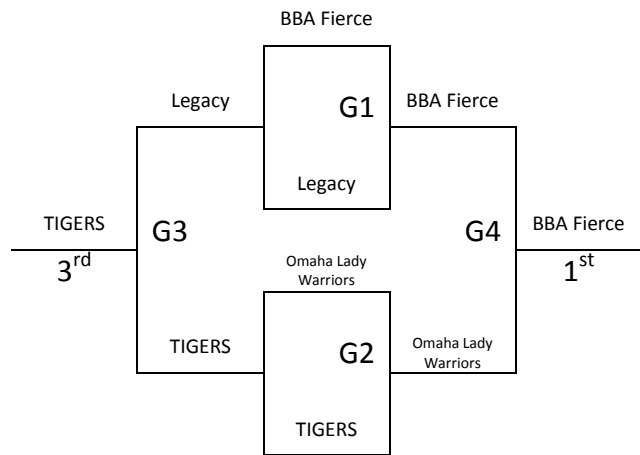

Omaha, NE – MAYB

May 23-24, 2015

6th/7th Grade Girls

<u>Pool A</u>	<u>W</u>	<u>L</u>
1. Fusion – 7th	II	I
2. Legacy – 6/7th	III	
3. Dakota Blue Devils – 6th		III
4. Dakota Girls -6th	I	II

All teams to Bracket

Tie Breaker – 2 way tie = Head to Head, 3 way tie = coin flip

Saturday	Court 1	Court 2	Court 3	Court 4
8:00	-	-	-	-
9:00	-	-	-	-
10:00	1-4	-	-	-
11:00	-	-	-	-
12:00	1-3	-	-	-
1:00	-	-	-	-
2:00	2-4	-	-	-
3:00	-	-	-	-
4:00	3-4	-	1-2	-
5:00	-	-	-	-
6:00	-	-	-	-
7:00	2-3	-	-	-
8:00	-	-	-	-
9:00	-	-	-	-
Sunday	Court 1	Court 2	Court 3	Court 4
8:00	-	-	-	-
9:00	G1	-	-	G2
10:00	-	-	-	-
11:00	-	-	-	-
12:00	-	-	-	-
1:00	G4	G3	-	-
2:00	-	-	-	-
3:00	-	-	-	-
4:00	-	-	-	-
5:00	-	-	-	-
6:00	-	-	-	-

All games play at Omaha Sports Academy – 11726 Stonegate Cir, Omaha, NE 68164

8th/9th Grade Girls

Pool A	W	L
1. Legacy – 8/9th		III
2. BBA Fierce – 8th	III	
3. TIGERS – 8th	I	II
4. Omaha Lady Warriors – 8th	II	I

All teams to Bracket

Tie Breaker – 2 way tie = Head to Head, 3 way tie = coin flip

Saturday	Court 1	Court 2	Court 3	Court 4
8:00	-	-	-	-
9:00	-	-	-	-
10:00	-	2-3	-	-
11:00	-	-	-	-
12:00	-	1-4	-	-
1:00	-	-	-	-
2:00	-	2-4	-	-
3:00	-	1-3	-	-
4:00	-	-	-	-
5:00	-	1-2	-	-
6:00	-	3-4	-	-
7:00	-	-	-	-
8:00	-	-	-	-
9:00	-	-	-	-
Sunday	Court 1	Court 2	Court 3	Court 4
8:00	G1	-	G2	-
9:00	-	-	-	-
10:00	-	-	-	-
11:00	-	-	-	-
12:00	G4	-	G3	-
1:00	-	-	-	-
2:00	-	-	-	-
3:00	-	-	-	-
4:00	-	-	-	-
5:00	-	-	-	-
6:00	-	-	-	-