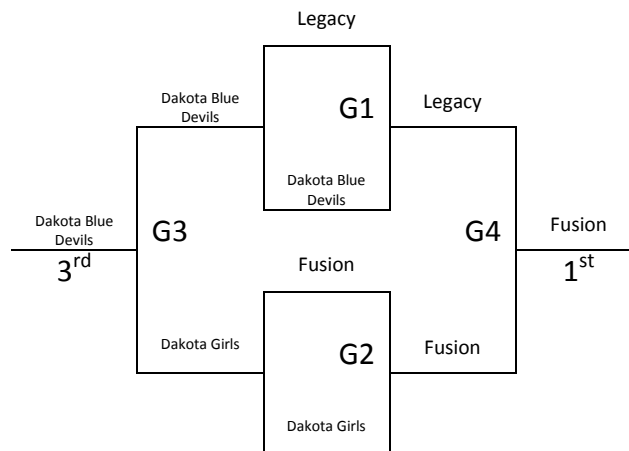

Omaha, NE – MAYB

May 23-24, 2015

High School Boys

<u>Pool A</u>	<u>W</u>	<u>L</u>
1. Team Wolverines		IIII
2. LCC Bears	I	III
3. Grizzlies - SD	III	I
4. BBA Force	IIII	
5. Dakota Blue Devils	I	III

All teams to Bracket

Tie Breaker – 2 way tie = Head to Head, 3 way tie = coin flip

All games play at Omaha Sports Academy – 11726 Stonegate Cir, Omaha, NE 68164

Saturday	Court 1	Court 2	Court 3	Court 4
8:00	-	-	-	-
9:00	-	-	-	3-4
10:00	-	-	-	1-2
11:00	-	-	-	4-5
12:00	-	-	-	2-3
1:00	-	-	-	1-5
2:00	-	-	-	2-4
3:00	-	-	-	-
4:00	-	-	-	1-3
5:00	-	-	-	-
6:00	-	-	-	-
7:00	-	-	-	3-5
8:00	-	-	-	1-4
9:00	-	-	-	2-5
Sunday	Court 1	Court 2	Court 3	Court 4
8:00	-	-	-	G1
9:00	-	-	-	-
10:00	-	-	-	G3
11:00	-	-	-	G2
12:00	-	-	-	-
1:00	-	-	-	-
2:00	-	-	-	-
3:00	-	-	-	-
4:00	G4	-	G5	-
5:00	-	-	-	-

Omaha, NE – MAYB

May 23-24, 2015

6th/7th Grade Girls

<u>Pool A</u>	<u>W</u>	<u>L</u>
1. Fusion – 7th	II	I
2. Legacy – 6/7th	III	
3. Dakota Blue Devils – 6th		III
4. Dakota Girls -6th	I	II

All teams to Bracket

Tie Breaker – 2 way tie = Head to Head, 3 way tie = coin flip

Saturday	Court 1	Court 2	Court 3	Court 4
8:00	-	-	-	-
9:00	-	-	-	-
10:00	1-4	-	-	-
11:00	-	-	-	-
12:00	1-3	-	-	-
1:00	-	-	-	-
2:00	2-4	-	-	-
3:00	-	-	-	-
4:00	3-4	-	1-2	-
5:00	-	-	-	-
6:00	-	-	-	-
7:00	2-3	-	-	-
8:00	-	-	-	-
9:00	-	-	-	-
Sunday	Court 1	Court 2	Court 3	Court 4
8:00	-	-	-	-
9:00	G1	-	-	G2
10:00	-	-	-	-
11:00	-	-	-	-
12:00	-	-	-	-
1:00	G4	G3	-	-
2:00	-	-	-	-
3:00	-	-	-	-
4:00	-	-	-	-
5:00	-	-	-	-
6:00	-	-	-	-