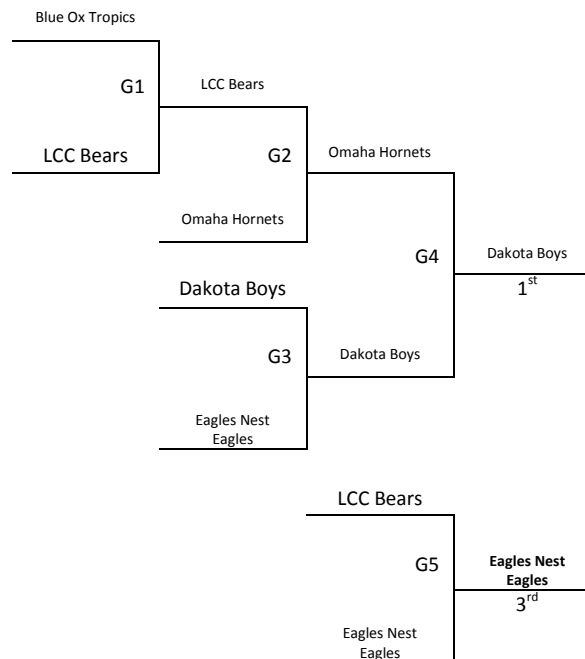

Omaha, NE – MAYB

May 23-24, 2015

7th Grade Boys

<u>Pool A</u>	<u>W</u>	<u>L</u>	<u>Pool B</u>	<u>W</u>	<u>L</u>
1. Lansing Lions	I	I	4. Dakota Boys	I	I
2. JCC Lions		II	5. BBA Force Blue	II	
3. Western IA Express White	II		6. Western IA Express Blue		II

All teams to seed game and then on to bracket game
Tie Breaker – 2 way tie = Head to Head, 3 way tie = coin flip

All games play at Omaha Sports Academy – 11726 Stonegate Cir, Omaha, NE 68164

Saturday	Court 1	Court 2	Court 3	Court 4
8:00	-	-	-	-
9:00	-	-	-	-
10:00	-	-	-	-
11:00	-	-	-	-
12:00	-	-	-	-
1:00	-	-	-	-
2:00	-	-	-	-
3:00	4-5	-	1-2	-
4:00	-	-	-	-
5:00	4-6	-	1-3	-
6:00	-	-	-	-
7:00	-	2-3	5-6	-
8:00	-	-	-	-
9:00	G1	G3	G2	-
Sunday	Court 1	Court 2	Court 3	Court 4
8:00	-	-	-	-
9:00	-	G4	G5	-
10:00	-	-	-	-
11:00	-	-	-	-
12:00	-	-	-	G8
1:00	-	-	G6	G7
2:00	-	-	-	-
3:00	-	G10	G9	-
4:00	-	-	-	-
5:00	-	-	-	-
6:00	-	-	-	-

Omaha, NE – MAYB

May 23-24, 2015

8th Grade Boys

<u>Pool A</u>	<u>W</u>	<u>L</u>
1. Eagles Nest Eagles	II	II
2. Omaha Hornets	IIII	
3. Dakota Boys	II	II
4. Blue Ox Tropics	I	III
5. LCC Bears	I	III

All teams to Bracket

Tie Breaker – 2 way tie = Head to Head, 3 way tie = coin flip

All games play at Omaha Sports Academy – 11726 Stonegate Cir, Omaha, NE 68164

Saturday	Court 1	Court 2	Court 3	Court 4
8:00	-	-	-	-
9:00	-	1-4	3-5	-
10:00	-	-	-	-
11:00	-	1-3	4-5	-
12:00	-	-	-	-
1:00	-	2-4	-	-
2:00	-	-	1-5	-
3:00	-	-	-	3-4
4:00	-	-	-	-
5:00	-	-	-	-
6:00	-	-	2-5	-
7:00	-	-	-	-
8:00	1-2	-	-	-
9:00	-	-	-	-
Sunday	Court 1	Court 2	Court 3	Court 4
8:00	-	2-3	-	-
9:00	-	-	-	-
10:00	G1	-	-	-
11:00	-	G3	-	-
12:00	-	G2	-	-
1:00	-	-	-	-
2:00	-	-	-	-
3:00	G4	-	G5	-
4:00	-	-	-	-
5:00	-	-	-	-