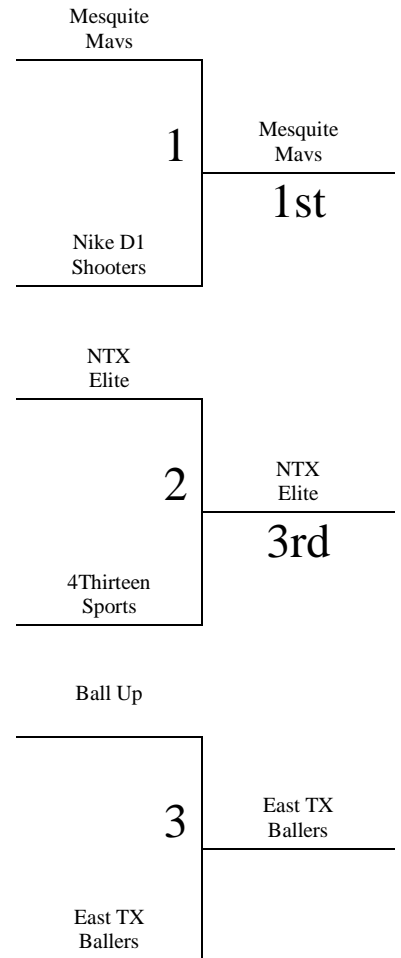

Sunday Only Tournament

Seed from Pool will determine seed of bracket game.
 Tie Breaker – 2 way – head to head – 3 way – +/- 15 points

Sunday	Court 1	Court 2	Court 3	Court 4
8:00	-	4-6	-	-
9:00	-	-	-	-
10:00	-	1-3	4-5	-
11:00	-	-	-	-
12:00	1-2	-	5-6	-
1:00	-	-	-	-
2:00	2-3	-	-	-
3:00	-	-	-	-
4:00	-	-	-	-
5:00	G1	G2	G3	-

All games at PSA – Murphy
 330 N Murphy Road Murphy, TX 75094

Murphy, TX – MAYB
 May 3, 2015

High School Boys

<u>Pool A</u>	<u>W</u>	<u>L</u>	<u>Pool B</u>	<u>W</u>	<u>L</u>
1. Mesquite Mavs	II		4. East TX Ballers		II
2. Ball Up		II	5. Nike D1 Shooters	II	
3. NTX Elite	I	I	6. 413 Sports	I	I

Sunday Only Tournament

Seed from Pool will determine seed of bracket game.
 Tie Breaker – 2 way – head to head – 3 way – +/- 15 points

Sunday	Court 1	Court 2	Court 3	Court 4
8:00	-	-	-	-
9:00	-	1-2	4-5	-
10:00	-	-	-	-
11:00	-	1-3	4-6	-
12:00	-	-	-	-
1:00	-	2-3	5-6	-
2:00	-	-	-	-
3:00	G1	G2	G3	-
4:00	-	-	-	-
5:00	-	-	-	-