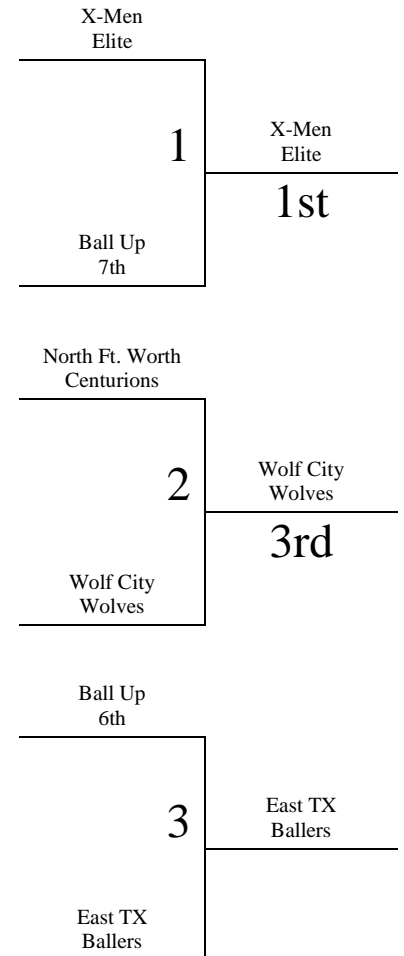

Murphy, TX – MAYB
May 3, 2015

Welcome to the Murphy, TX MAYB Tournament May 3, 2015

Thank you for being a part of our tournament.
We look forward to seeing you in Murphy.

Some info about the event

- The address of the facility is 330 N Murphy Road Murphy, TX
- **There will be an admission for fans. \$8 for adults and \$5 for students K-12. Students not in Kindergarten yet are free.**
- Each team will need to have a person to work the table doing either the book or the clock. Please have that person at the table before games start so that we can begin each game in a timely manner.
- You will need to have your players in the book for each game. Again, please do this before game time so we can start on time.
- Home team is listed first on the schedule, will wear white and sit on the right side of the table

Murphy, TX – MAYB
 May 3, 2015

6th/7th Grade Boys

<u>Pool A</u>	<u>W</u>	<u>L</u>	<u>Pool B</u>	<u>W</u>	<u>L</u>
1. North Ft Worth Centurions	I	I	4. Ball up – 7 th	II	
2. Ball Up – 6 th		II	5. Wolf City Wolves	I	I
3. X-Men Elite	II		6. East TX Ballers		II

Sunday Only Tournament

Seed from Pool will determine seed of bracket game.
 Tie Breaker – 2 way – head to head – 3 way – +/- 15 points

Sunday	Court 1	Court 2	Court 3	Court 4
8:00	2-3	-	-	-
9:00	4-5	-	-	-
10:00	1-2	-	-	-
11:00	4-6	-	-	-
12:00	-	1-3	-	-
1:00	5-6	-	-	-
2:00	-	-	-	-
3:00	-	-	-	-
4:00	G1	G2	G3	-
5:00	-	-	-	-

Sunday Only Tournament

Seed from Pool will determine seed of bracket game.
 Tie Breaker – 2 way – head to head – 3 way – +/- 15 points

Sunday	Court 1	Court 2	Court 3	Court 4
8:00	-	4-6	-	-
9:00	-	-	-	-
10:00	-	1-3	4-5	-
11:00	-	-	-	-
12:00	1-2	-	5-6	-
1:00	-	-	-	-
2:00	2-3	-	-	-
3:00	-	-	-	-
4:00	-	-	-	-
5:00	G1	G2	G3	-