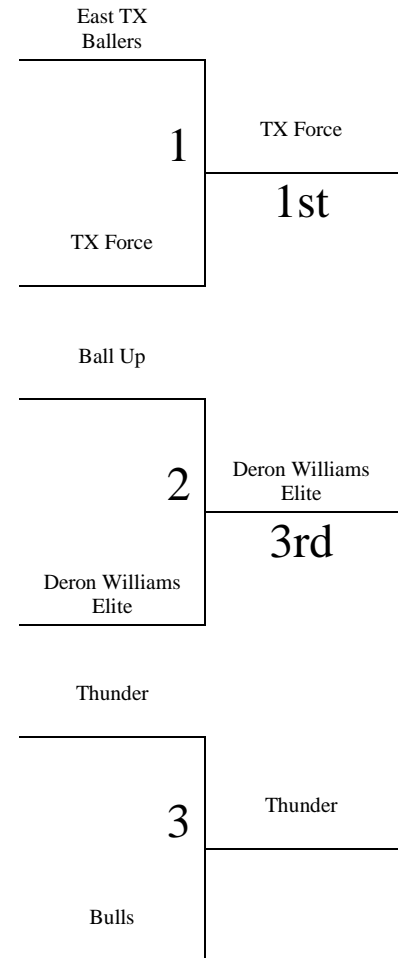

Sunday Only Tournament

Seed from Pool will determine seed of bracket game.
 Tie Breaker – 2 way – head to head – 3 way – +/- 15 points

Sunday	Court 1	Court 2	Court 3	Court 4
8:00	2-3	-	-	-
9:00	4-5	-	-	-
10:00	1-2	-	-	-
11:00	4-6	-	-	-
12:00	-	1-3	-	-
1:00	5-6	-	-	-
2:00	-	-	-	-
3:00	-	-	-	-
4:00	G1	G2	G3	-
5:00	-	-	-	-

Sunday Only Tournament

Seed from Pool will determine seed of bracket game.
 Tie Breaker – 2 way – head to head – 3 way – +/- 15 points

Sunday	Court 1	Court 2	Court 3	Court 4
8:00	-	4-6	-	-
9:00	-	-	-	-
10:00	-	1-3	4-5	-
11:00	-	-	-	-
12:00	1-2	-	5-6	-
1:00	-	-	-	-
2:00	2-3	-	-	-
3:00	-	-	-	-
4:00	-	-	-	-
5:00	G1	G2	G3	-

Sunday Only Tournament

Seed from Pool will determine seed of bracket game.
 Tie Breaker – 2 way – head to head – 3 way – +/- 15 points

Sunday	Court 1	Court 2	Court 3	Court 4
8:00	-	-	-	-
9:00	-	1-2	4-5	-
10:00	-	-	-	-
11:00	-	1-3	4-6	-
12:00	-	-	-	-
1:00	-	2-3	5-6	-
2:00	-	-	-	-
3:00	G1	G2	G3	-
4:00	-	-	-	-
5:00	-	-	-	-