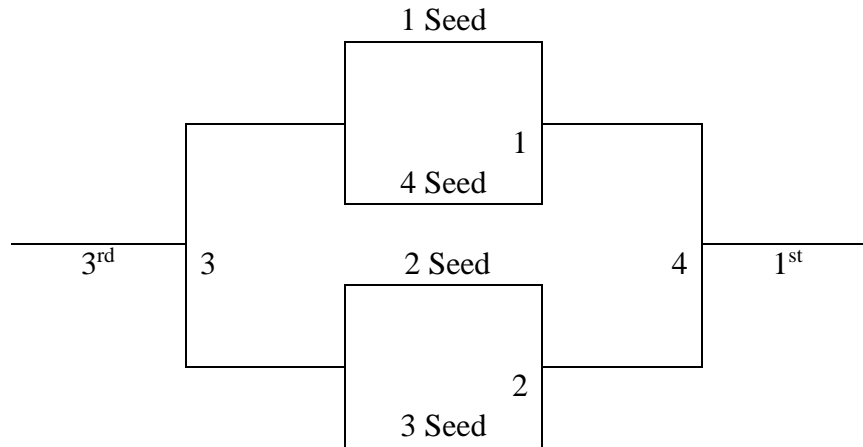

7th /8th Grade Boys

Round robin pool play. Single elimination tournament, Tie Break head to head. 3 or more teams point differential

Pool A	Wins	Losses	Seed	Pts +/-
1. Bonner Braves				
2. Thunder Elite				
3. Missouri Mavericks				
4. Legends Basketball				

Saturday	District PE Court 1	District PE Court 2	Clark Middle School
1:00	1-2	3-4	-
2:00	-	-	-
3:00	-	-	-
4:00	-	-	-
5:00	1-3	2-4	-
6:00	-	-	-
7:00	1-4	2-3	-
Sunday	District PE Court 1	District PE Court 2	Clark Middle School
9:00			Game 1
10:00	-	-	Game 2
11:00	-	-	-
12:00	Game 3	Game 4	

4 TEAMS