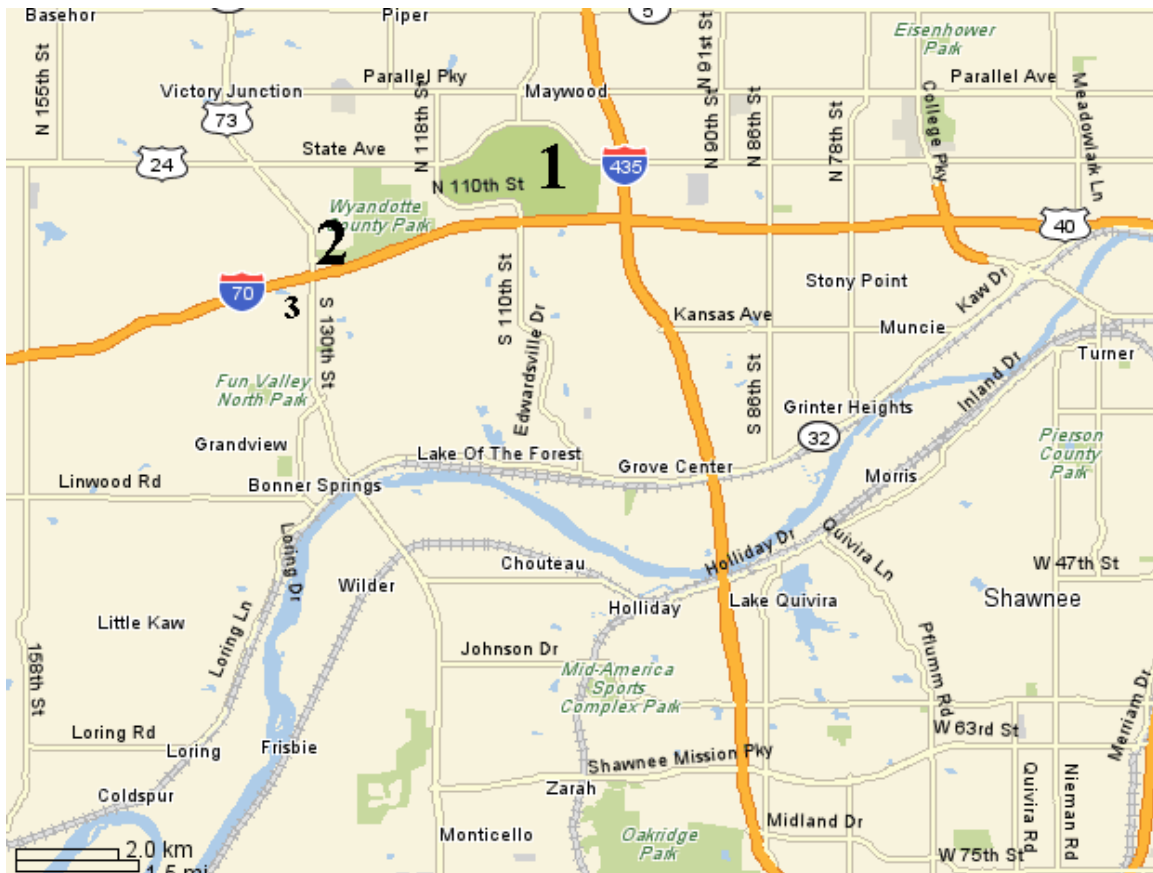

Area Attractions

1. Legends Outdoor Shopping Mall
  Kansas Speedway
  KC T-Bones Baseball Complex
  Sporting KC Soccer Complex
  Great Wolf Lodge
  Hampton Inn
  Holiday Inn Express
  Country Inn Suites
  Dave and Busters
  Cabelas
  Schlitterbahn Water Park
2. Sunflower Golf Course
  Wyandotte County Park
  Agriculture Hall of Fame
3. Holiday Inn Express
  13031 Ridge Av.
  Bonner Springs, KS 66012