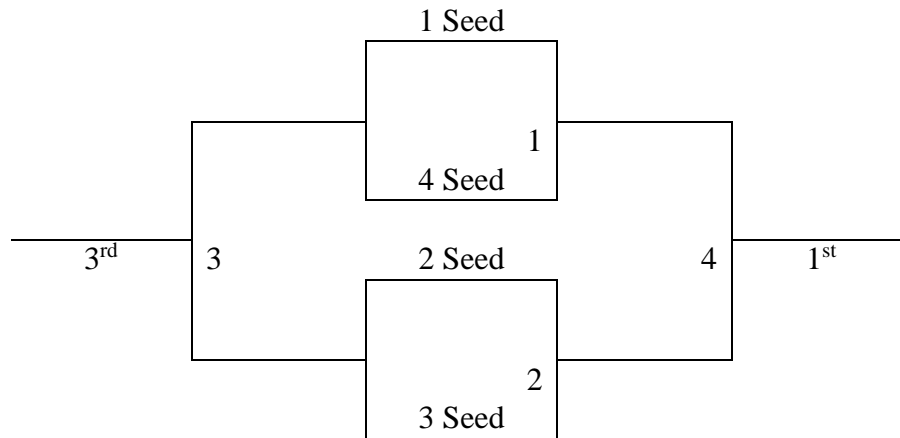

9th - 10th Grade Boys

Round robin pool play. Single elimination tournament, Tie Break head to head. 3 or more teams point differential

Pool A	Wins	Losses	Place	Pts +/-
5. Thunder Elite				
6. Mizz Mavericks Gold				
7. Mizz Mavericks Black				
8. Bonner Braves				

Saturday	District PE Court 1	District PE Court 2	Clark Middle School
4:00	5-6	7-8	
5:00	-	-	
6:00	5-7	6-8	
7:00	-	-	
8:00	5-8	6-7	
Sunday	District PE Court 1	District PE Court 2	Clark Middle School
9:00	Game 1	Game 2	-
10:00	-	-	-
11:00	-	-	Game 3
12:00	-	-	Game 4

4 TEAMS