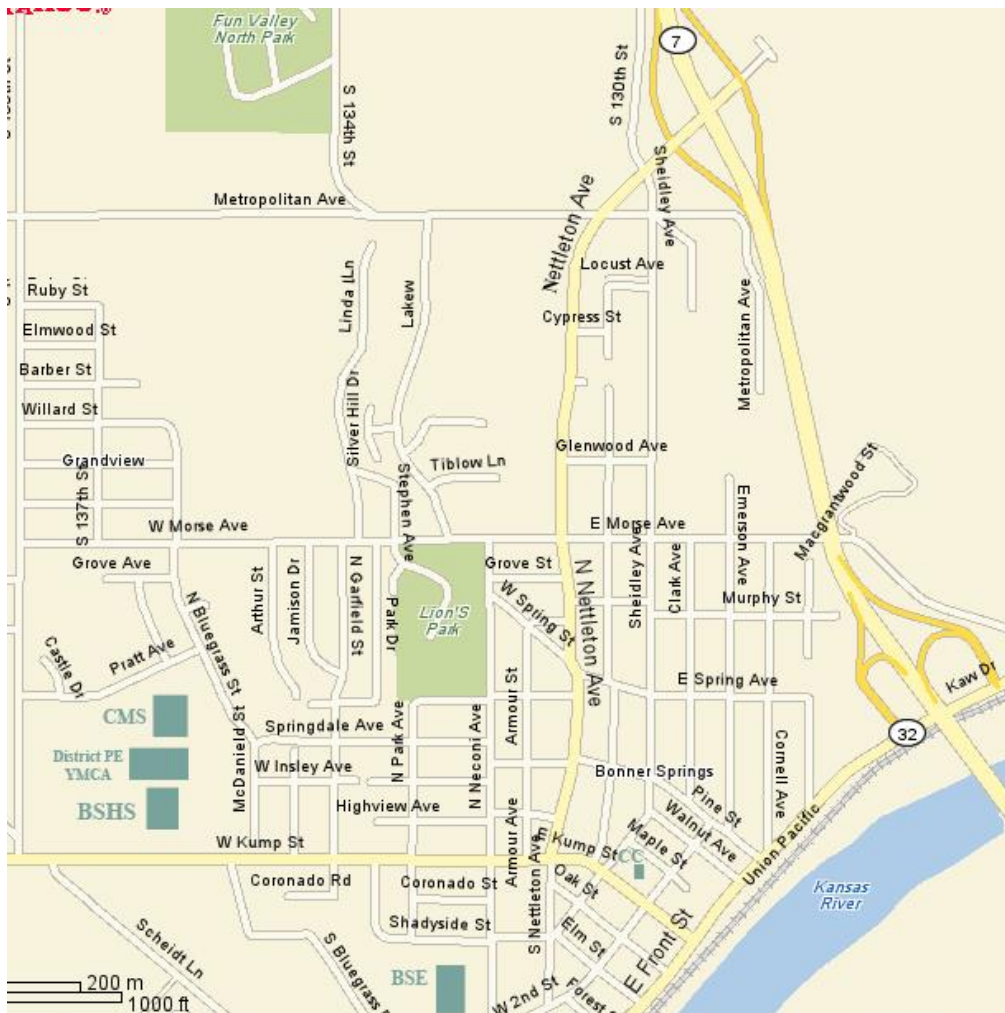

West KC Winter Shootout Bonner Springs, KS 66012

Tournament Directors: Clay Oakes 913-636-4218, Dan Streit – 913-530-4306

CMS = Clark Middle School – 420 Bluegrass

I-70 to K7 South, Right on Nettleton, Right on Morse, Left on Bluegrass.
Admissions Table Phone Number – 913-915-2935

District PEC – 100 N. McDaniel

I-70 to K7 South, Right on Nettleton, Right on Morse, Left on Bluegrass.
Admissions Table Phone Number – 913-915-5090
Concession Stand Phone Number – 913-667-8128, 913-915-3290

BSHS = Bonner Springs High School – 100 N. McDaniel

I-70 to K7 South, Right on Nettleton, Right on Morse, Left on Bluegrass.
Admissions Table Phone Number – 913-915-5435

CC = Bonner Springs Community Center – 200 E. Third

I-70 to K7 South, Right on Nettleton, Left on Kump, Left on Third.
Admissions Table Phone Number – 913-961-2547

BSE = Bonner Springs Elementary – 212 S. Neconi

I-70 to K7 South, Right on Nettleton, Right on Kump, Left on Neconi.
Admissions Table Phone Number – 913-961-2569