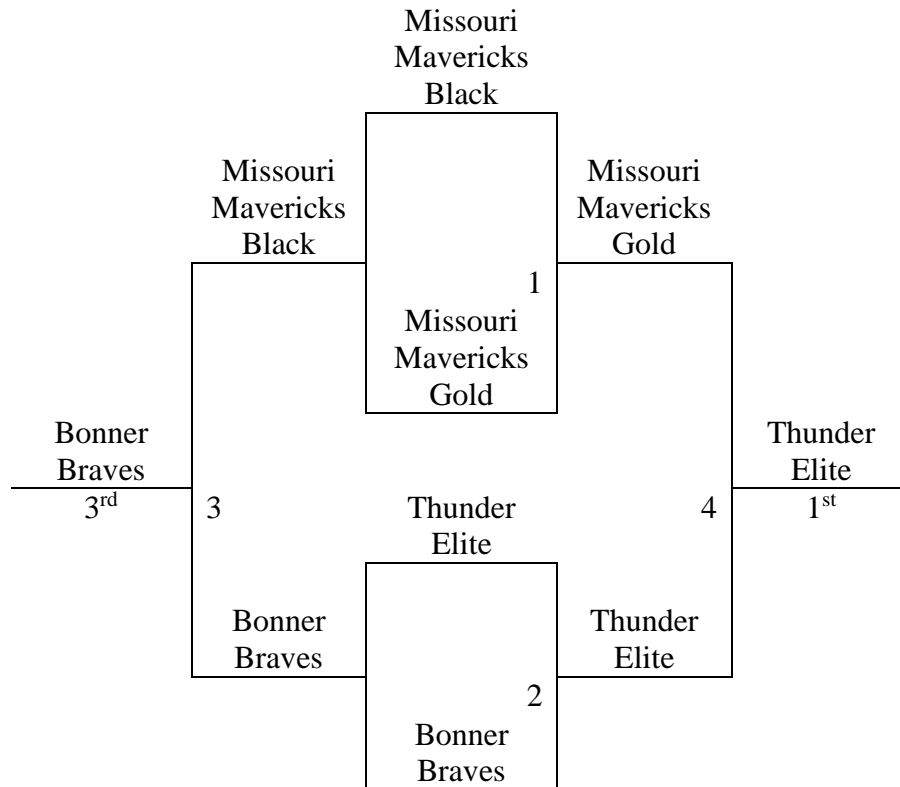

# 7<sup>th</sup> /8<sup>th</sup> Grade Boys

Round robin pool play. Single elimination tournament, Tie Break head to head. 3 or more teams point differential

Pool A	Wins	Losses	Seed	Pts +/-
1. Bonner Braves	1	2	2	
2. Thunder Elite	3	0	1	
3. Missouri Mavericks	1	2	3	
4. Legends Basketball	1	2	4	

## 4 TEAMS

# 9<sup>th</sup> - 10<sup>th</sup> Grade Boys

Round robin pool play. Single elimination tournament, Tie Break head to head. 3 or more teams point differential

Pool A	Wins	Losses	Seed	Pts +/-
5. Thunder Elite	2	1	2	
6. Mizz Mavericks Gold	0	3	4	
7. Mizz Mavericks Black	3	0	1	
8. Bonner Braves	1	2	3	