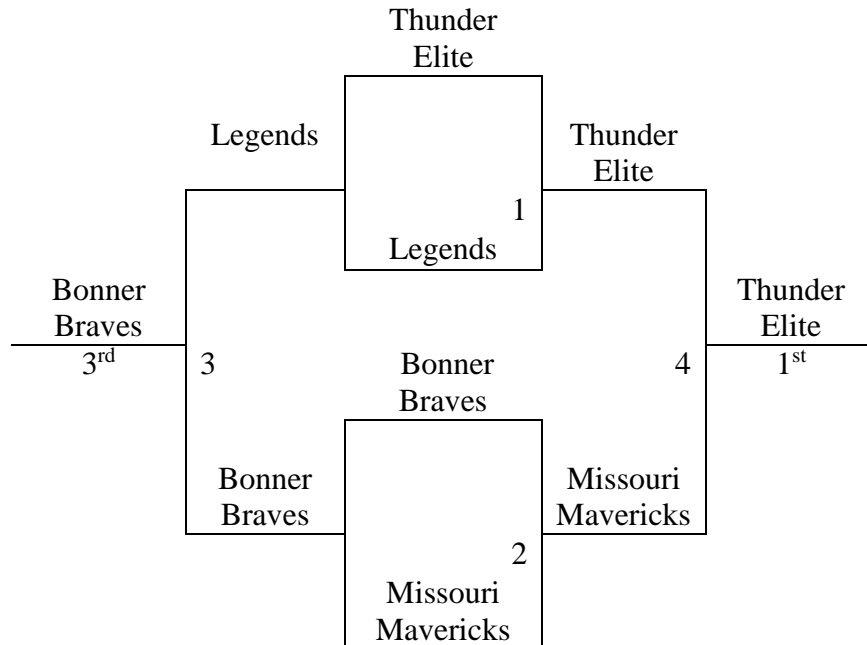

# 7<sup>th</sup> /8<sup>th</sup> Grade Boys

Round robin pool play. Single elimination tournament, Tie Break head to head. 3 or more teams point differential

Pool A	Wins	Losses	Seed	Pts +/-
1. Bonner Braves	1	2	2	
2. Thunder Elite	3	0	1	
3. Missouri Mavericks	1	2	3	
4. Legends Basketball	1	2	4	

Saturday	District PE Court 1	District PE Court 2	Clark Middle School
1:00	1-2	3-4	-
2:00	-	-	-
3:00	-	-	-
4:00	-	-	-
5:00	1-3	2-4	-
6:00	-	-	-
7:00	1-4	2-3	-
Sunday	District PE Court 1	District PE Court 2	Clark Middle School
9:00			Game 1
10:00	-	-	Game 2
11:00	-	-	-
12:00	Game 3	Game 4	

## 4 TEAMS