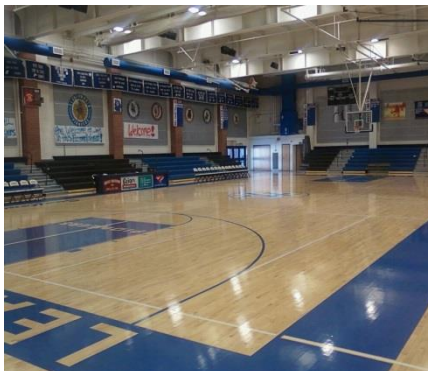

Leavenworth High
2012 Halderman
Leavenworth