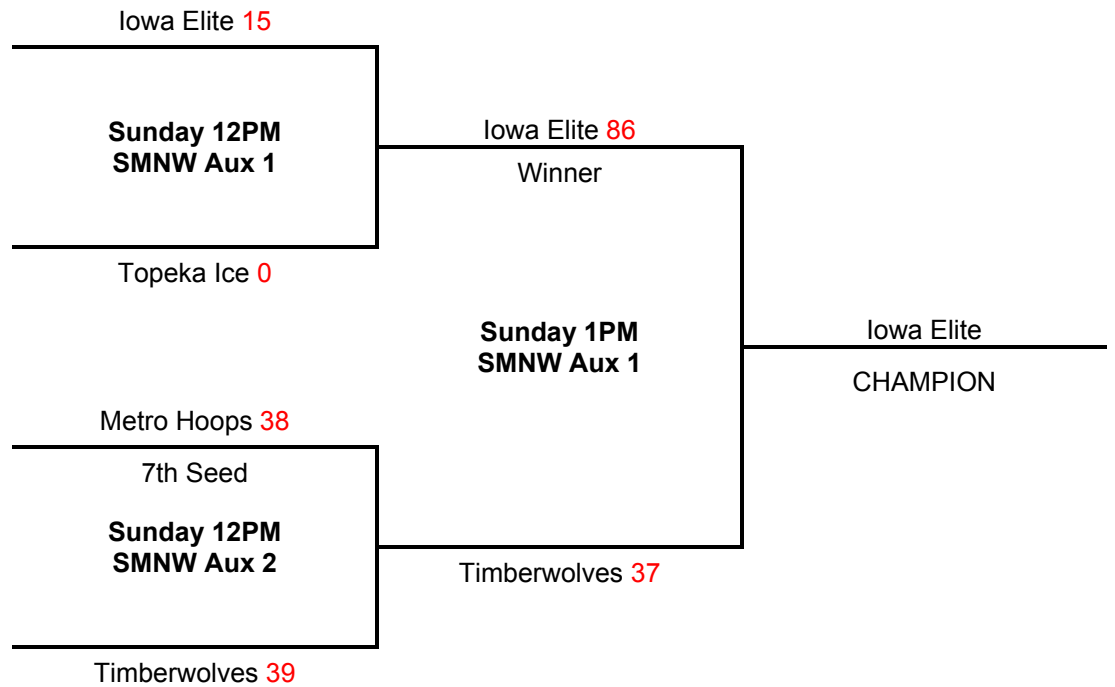

- Teams will be seeded according to record then point spread. 2-0 teams will be seeded by point spread, then 1-1 teams and finally 0-2 teams.
- There is a maximum of +15 or -15 points per game. If a tie remains after the point spreads, defensive points allowed will break the tie.
- Scores will be updated and provided on our website as frequently as possible. ALL results will be posted within one hour of the last game played each day.

KC Premiere MAYB Tournament

JV Boys Division

Bracket A

Bracket B

KCP Premiere MAYB Tournament

Varsity Boys Division

		W	L
1	Beastmode	I	II
2	ShoTime		III
3	KC Flight	II	I
4	NCA	III	

Tournament Schedule