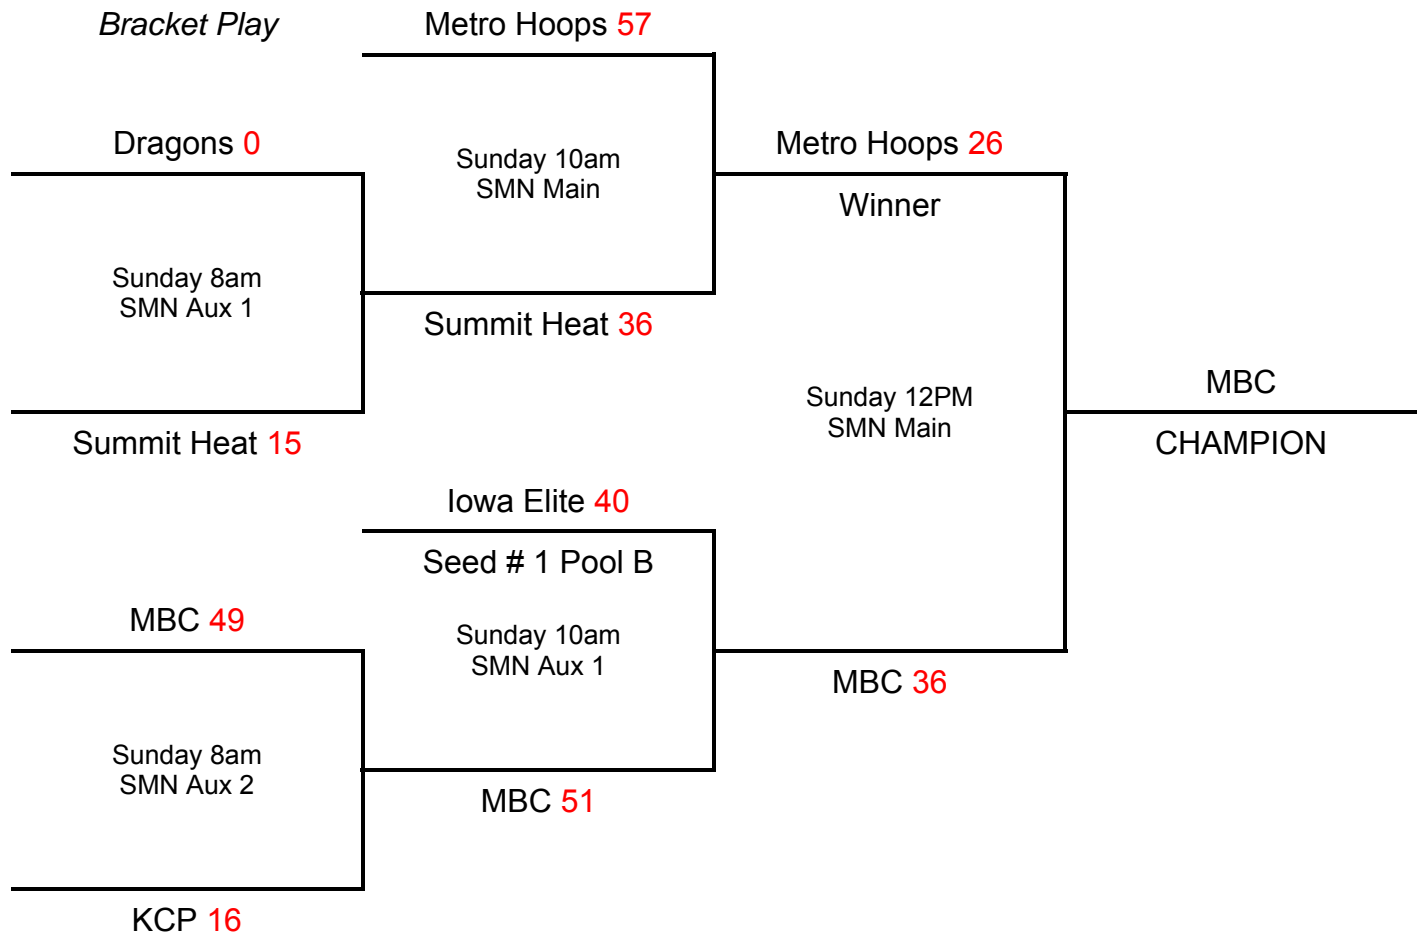

Tournament Schedule

			Day	Time	Location	Score
1	vs	2	Saturday	5PM	Hocker Main	26-37
3	vs	4	Saturday	5PM	Hocker Aux	31-16
1	vs	5	Saturday	7PM	Hocker Main	15-59
2	vs	3	Saturday	7PM	Hocker Aux	30-44
4	vs	5	Saturday	8PM	Hocker Aux	34-59
1	vs	3	Sunday	11AM	SMN Aux 1	23-44
2	vs	4	Sunday	11AM	SMN Aux 2	53-41
3	vs	5	Sunday	1PM	SMN Aux 1	37-41
1	vs	4	Sunday	1PM	SMN Aux 2	41-44
2	vs	5	Sunday	3PM	SMN Main	36-49

Round Robin Format, Best Record Wins

Tie-breaker Format:

- Head to Head Result
- Point Spread (Max 15)
- Defensive Points Allowed

KC Premiere MAYB Tournament

8th Boys Division

Pool A		W	L
1	Metro Hoops	II	
2	MBC-Derritt	I	I
3	Dragons		II

Pool B		W	L
1	KCP-Sanders		I
2	Iowa Elite 7	I	
3	Summit Heat		

Pool Play Schedule

			Day	Time	Location	Score
A1	vs	A2	Saturday	3:30PM	SMNW Main 2	37-56
B1	vs	B2	Saturday	3:30PM	SMNW Aux 1	20-57
A1	vs	A3	Saturday	5:30PM	SMNW Main 2	15-0
B1	vs	B3	Saturday	5:30PM	SMNW Aux 2	17-37
A2	vs	A3	Saturday	7:30PM	SMNW Main 2	15-0
B2	vs	B3	Saturday	7:30PM	SMNW Aux 2	47-29