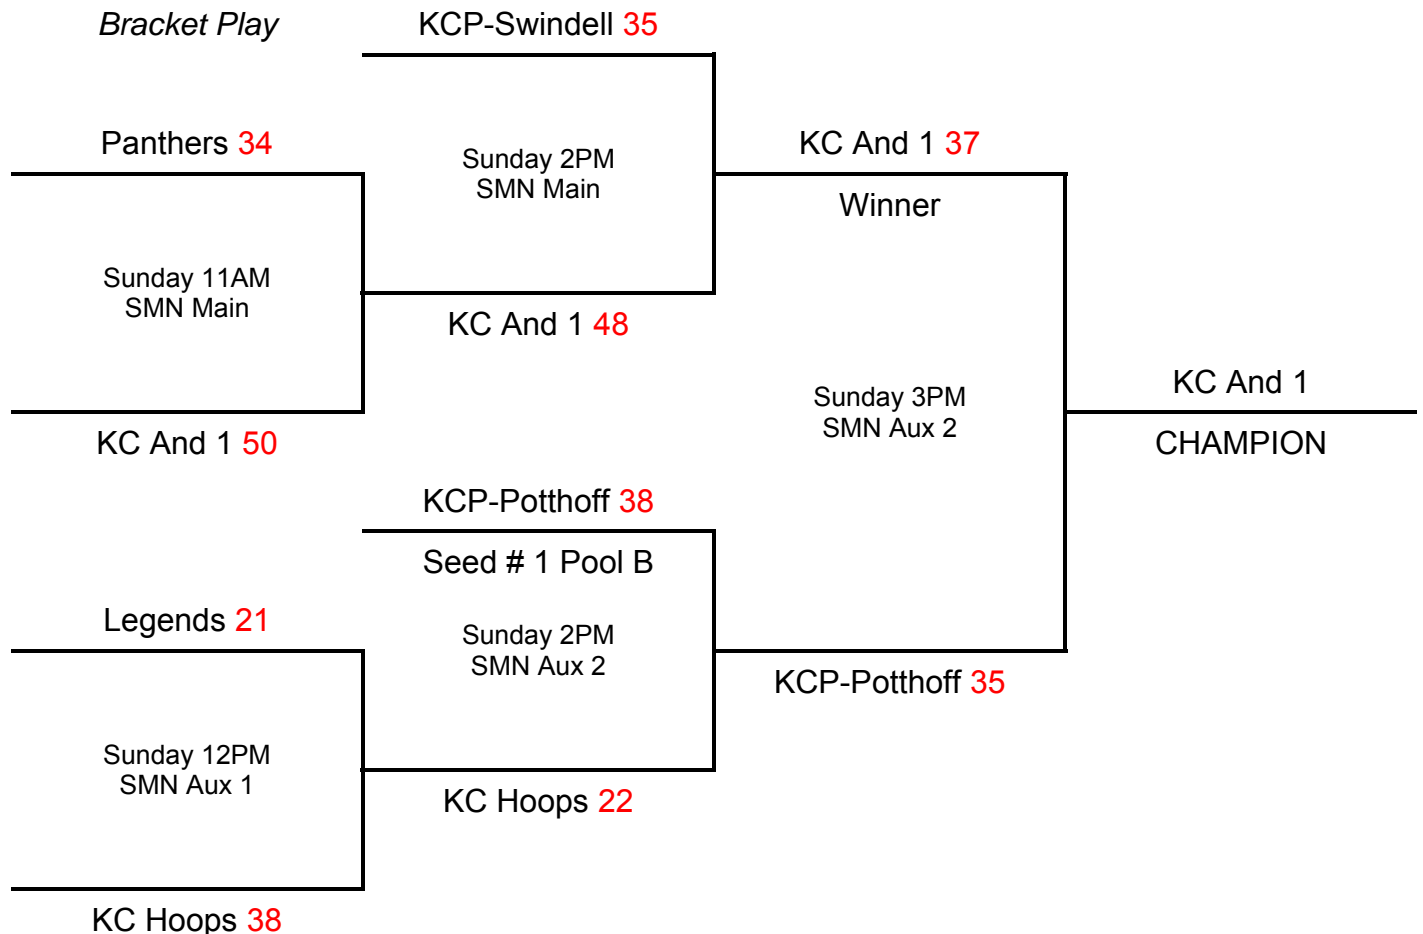

KCP Premiere MAYB Tournament

3rd/4th Boys Division

		W	L
1	Warrior Hoops	I	II
2	KCP-Hecht	I	II
3	Cavs	I	II
4	Hawks	III	

Tournament Schedule

			Day	Time	Location	Score
1	vs	2	Saturday	9AM	Hocker Main	10-14
3	vs	4	Saturday	9AM	Hocker Aux	12-14
1	vs	3	Saturday	11AM	Hocker Main	17-12
2	vs	4	Saturday	11AM	Hocker Aux	5-12
1	vs	4	Sunday	9AM	SMN Aux 1	31-36
2	vs	3	Sunday	2PM	SMN Aux 1	16-33

Round Robin Format, Best Record Wins

Tie-breaker Format:

- Head to Head Result
- Point Spread (Max 15)
- Defensive Points Allowed

KCP Premiere MAYB Tournament

4th Boys Division

		W	L
1	Warrior Hoops-Dex	I	II
2	KCP-Powell		III
3	Iowa Elite	II	I
4	Dragons	III	

Round Robin Format, Best Record Wins

Tie-breaker Format:

- Head to Head Result
- Point Spread (Max 15)
- Defensive Points Allowed

KC Premiere MAYB Tournament

5/6th Boys Division

Pool A		W	L
1	Legends	I	I
2	KCP-Swindell	II	
3	Panthers		II

Pool B		W	L
1	KC Hoops		II
2	KC And 1	I	I
3	KCP-Potthoff	II	

Pool Play Schedule

			Day	Time	Location	Score
A1	vs	A2	Saturday	10AM	Hocker Main	21-25
A1	vs	A3	Saturday	12PM	Hocker Main	38-24
B1	vs	B2	Saturday	1PM	Hocker Main	39-46
A2	vs	A3	Saturday	2PM	Hocker Main	51-18
B1	vs	B3	Saturday	3PM	Hocker Main	31-35
B2	vs	B3	Saturday	6PM	Hocker Aux	23-42