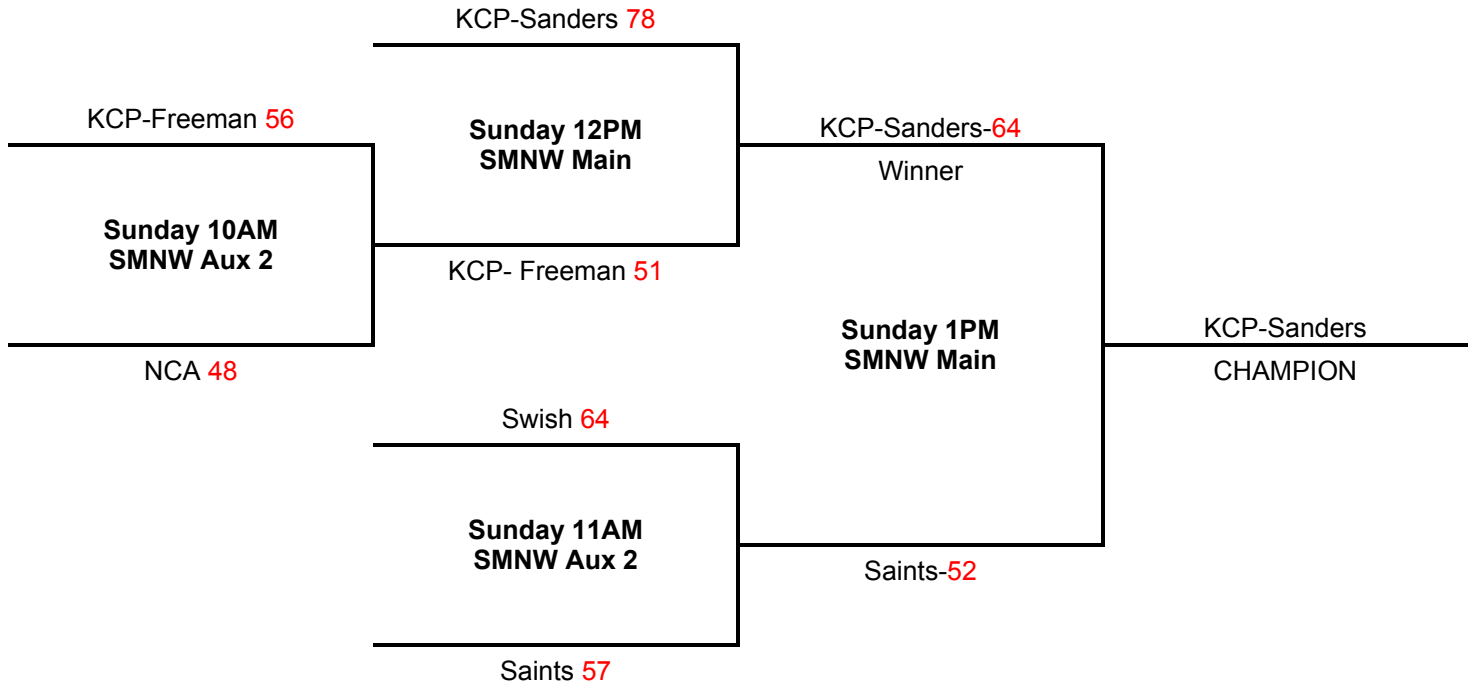

KC Premiere MAYB Tournament

JV Boys Division

Bracket A