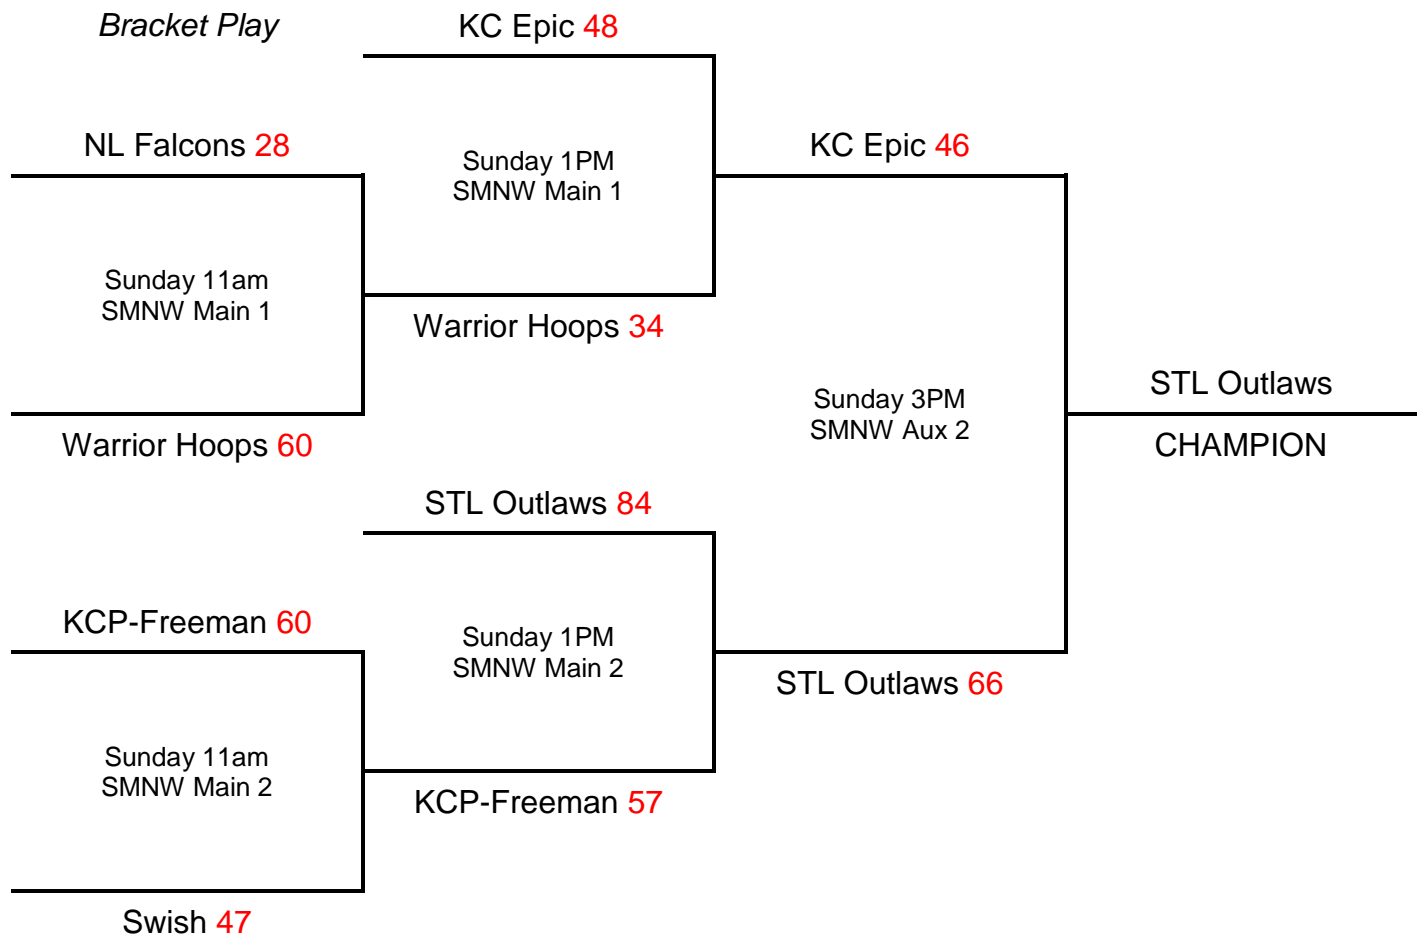

Pool B		W	L
1	Warrior Hoops 7 th Black	II	
2	KC Premiere-Potthoff	I	I
3	KC Epic		II

Pool Play Schedule

			Day	Time	Location	Score
A1	vs	A2	Friday	8PM	Hocker Main	32-38
B1	vs	B2	Saturday	2:30PM	Hocker Aux	45-11
B1	vs	B3	Saturday	4:30PM	Hocker Aux	50-11
A1	vs	A3	Saturday	6:30PM	Hocker Main	29-31
B2	vs	B3	Saturday	7:30PM	Hocker Main	41-27
A2	vs	A3	Saturday	8:30PM	Hocker Main	30-16

Tie-breaker Format: Head to Head Result • Point Spread (Max 15) • Defensive Points Allowed

KC Premiere MAYB Tournament

9th/10th Boys Division

Pool A		W	L
1	KC Premiere-Freeman	I	I
2	KC Epic	II	
3	NL Falcons		II

Pool B		W	L
1	Swish		II
2	Warrior Hoops	I	I
3	STL Outlaws	II	

Pool Play Schedule

			Day	Time	Location	Score
A1	vs	A2	Friday	8PM	Hocker Aux	30-53
B1	vs	B2	Saturday	1:30PM	Trailridge Aux	40-48
B1	vs	B3	Saturday	2:30PM	Trailridge Aux	46-85
A1	vs	A3	Saturday	3:30PM	Trailridge Aux	82-51
B2	vs	B3	Saturday	5:30PM	Trailridge Aux	32-89
A2	vs	A3	Saturday	6:30PM	Hocker Aux	49-28

Tie-breaker Format: Head to Head Result • Point Spread (Max 15) • Defensive Points Allowed

KC Premiere MAYB Tournament

6th Girls Division

Pool A		W	L
1	NW Extreme	I	I
2	Warrior Hoops		II
3	KC And 1	II	

Pool B		W	L
1	Game Time	I	I
2	Indian Elite		II
3	ABA Supreme	II	