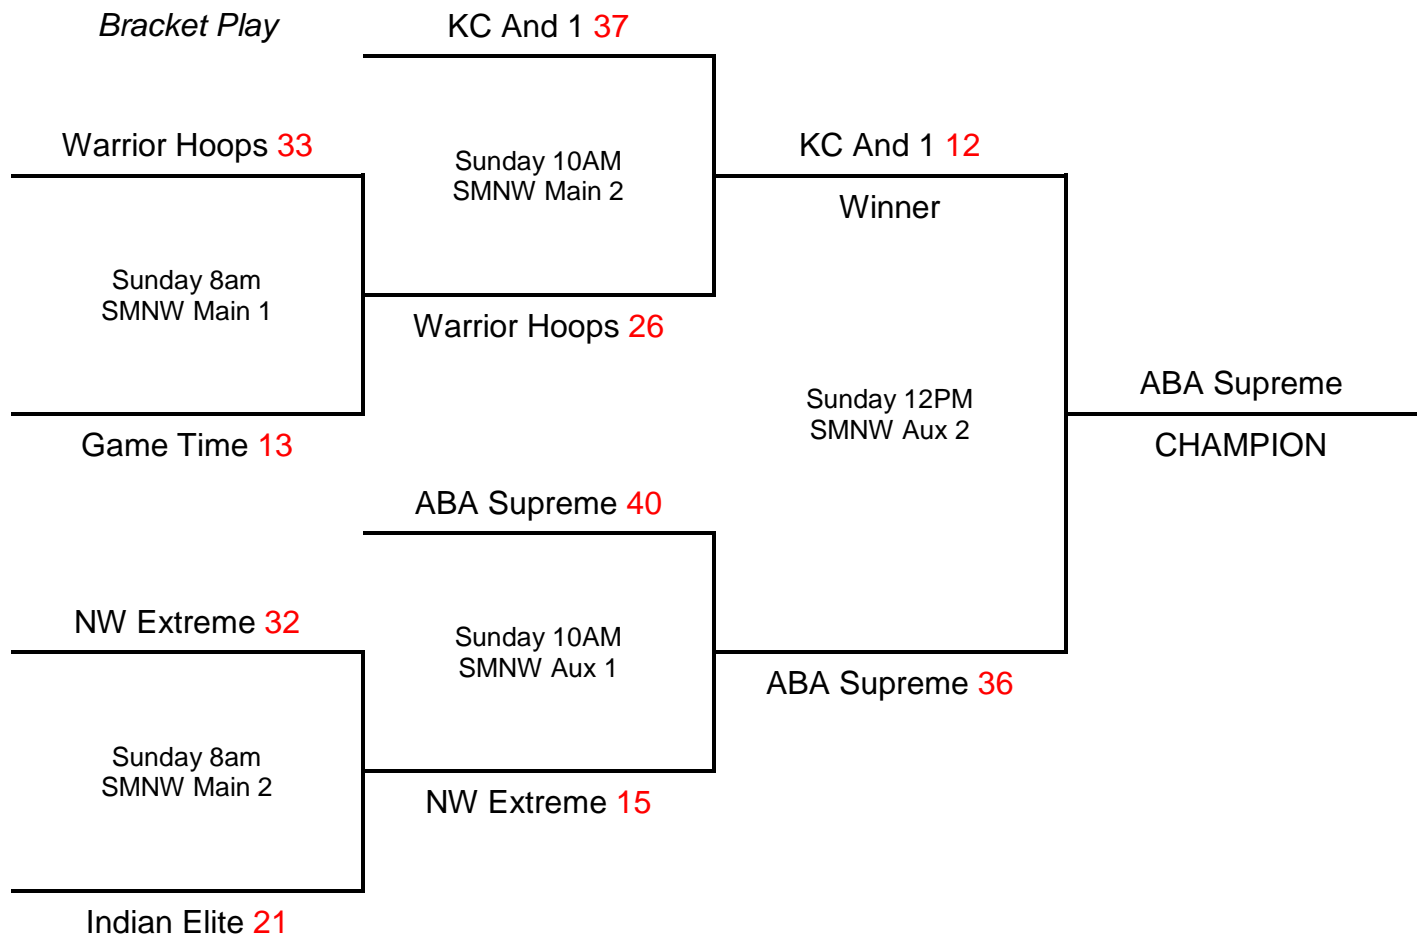

KCP Premiere MAYB Tournament

3rd/4th Boys Division

		W	L
1	MBC	II	I
2	KC Premiere-BH		II
3	Warrior Hoops 4 th Blue	I	II
4	KC Premiere-BP	II	

Tournament Schedule

			Day	Time	Location	Score
1	vs	2	Saturday	1:30PM	Trailridge Main	25-8
1	vs	3	Saturday	2:30PM	Trailridge Main	28-9
3	vs	4	Saturday	5:30PM	Hocker Main	6-55
1	vs	4	Sunday	11AM	SMNW Aux 1	21-41
2	vs	3	Sunday	12PM	SMNW Aux 1	13-34

Pool B		W	L
1	Swish		II
2	Warrior Hoops	I	I
3	STL Outlaws	II	

Pool Play Schedule

			Day	Time	Location	Score
A1	vs	A2	Friday	8PM	Hocker Aux	30-53
B1	vs	B2	Saturday	1:30PM	Trailridge Aux	40-48
B1	vs	B3	Saturday	2:30PM	Trailridge Aux	46-85
A1	vs	A3	Saturday	3:30PM	Trailridge Aux	82-51
B2	vs	B3	Saturday	5:30PM	Trailridge Aux	32-89
A2	vs	A3	Saturday	6:30PM	Hocker Aux	49-28

Tie-breaker Format: Head to Head Result • Point Spread (Max 15) • Defensive Points Allowed

KC Premiere MAYB Tournament

6th Girls Division

Pool A		W	L
1	NW Extreme	I	I
2	Warrior Hoops		II
3	KC And 1	II	

Pool B		W	L
1	Game Time	I	I
2	Indian Elite		II
3	ABA Supreme	II	

Pool Play Schedule

			Day	Time	Location	Score
A1	vs	A2	Saturday	3:30PM	Trailridge Main	19-15
B1	vs	B2	Saturday	4:30PM	Trailridge Main	35-14
A1	vs	A3	Saturday	5:30PM	Trailridge Main	19-41
B1	vs	B3	Saturday	6:30PM	Trailridge Main	0-29
A2	vs	A3	Saturday	7:30PM	Trailridge Main	27-38
B2	vs	B3	Saturday	8:30PM	Trailridge Main	2-55