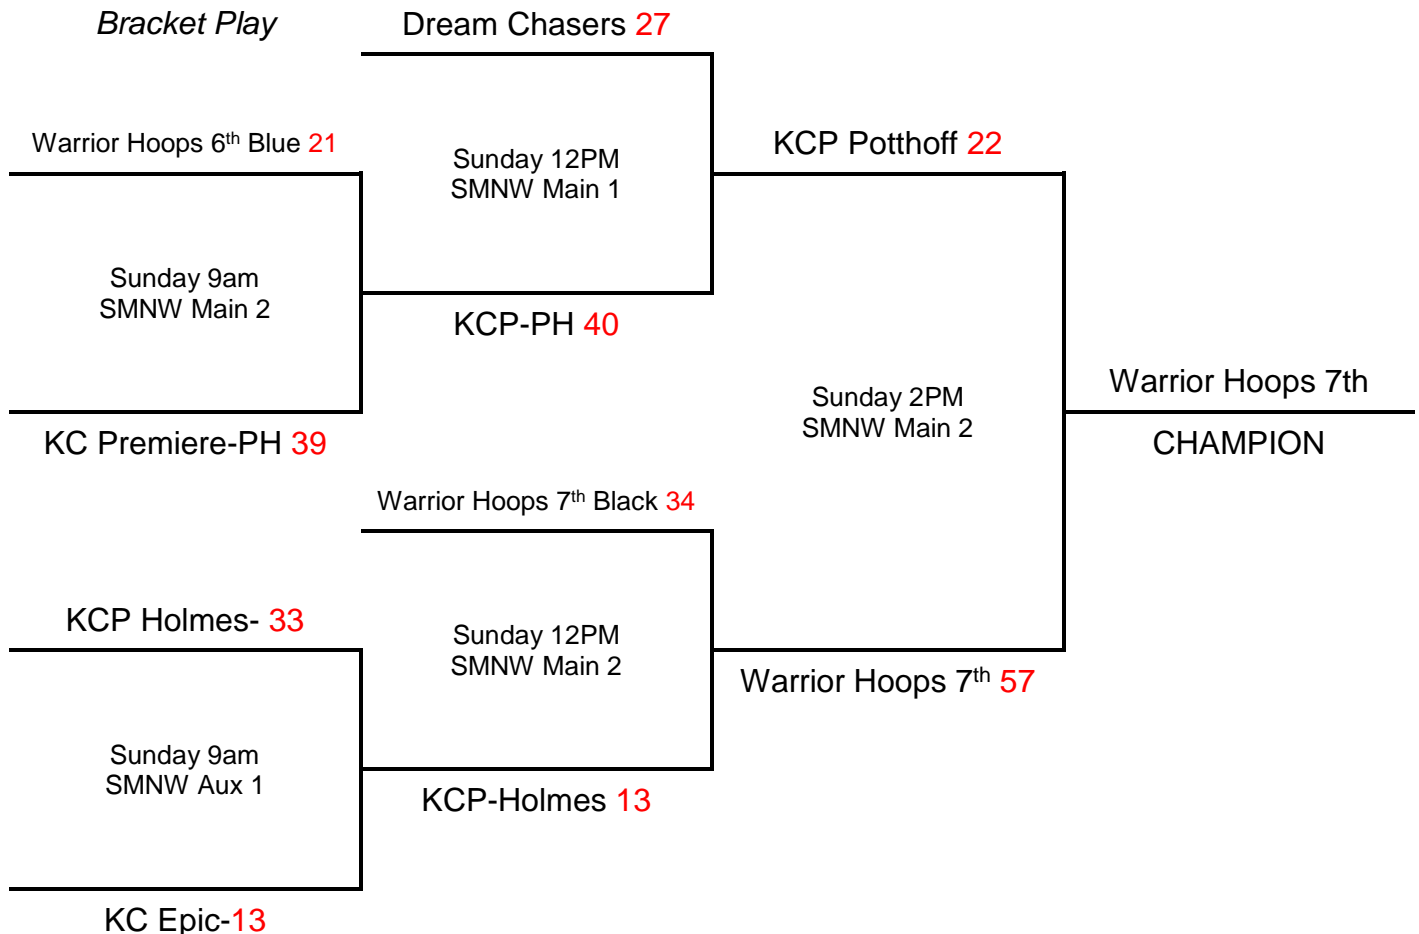

KCP Premiere MAYB Tournament

3rd/4th Boys Division

		W	L
1	MBC	II	I
2	KC Premiere-BH		II
3	Warrior Hoops 4 th Blue	I	II
4	KC Premiere-BP	II	

Tournament Schedule

			Day	Time	Location	Score
1	vs	2	Saturday	1:30PM	Trailridge Main	25-8
1	vs	3	Saturday	2:30PM	Trailridge Main	28-9
3	vs	4	Saturday	5:30PM	Hocker Main	6-55
1	vs	4	Sunday	11AM	SMNW Aux 1	21-41
2	vs	3	Sunday	12PM	SMNW Aux 1	13-34

Round Robin Format, Best Record Wins

Tie-breaker Format:

- Head to Head Result
- Point Spread (Max 15)
- Defensive Points Allowed

KC Premiere MAYB Tournament

4th/5th Boys Division

		W	L
1	KC Premiere	II	II
2	KC And 1	II	I
3	Warrior Hoops 5 th Blue		III
4	Warrior Hoops 4 Select		III
5	Wolverines	IIII	

Round Robin Format, Best Record Wins

Tie-breaker Format:

- Head to Head Result
- Point Spread (Max 15)
- Defensive Points Allowed

KC Premiere MAYB Tournament

6th/7th Boys Division

Pool A		W	L
1	Warrior Hoops 6 th Blue		II
2	Dream Chasers Elite	II	
3	KC Premiere-Holmes	I	I

Pool B		W	L
1	Warrior Hoops 7 th Black	II	
2	KC Premiere-Potthoff	I	I
3	KC Epic		II

Pool Play Schedule

			Day	Time	Location	Score
A1	vs	A2	Friday	8PM	Hocker Main	32-38
B1	vs	B2	Saturday	2:30PM	Hocker Aux	45-11
B1	vs	B3	Saturday	4:30PM	Hocker Aux	50-11
A1	vs	A3	Saturday	6:30PM	Hocker Main	29-31
B2	vs	B3	Saturday	7:30PM	Hocker Main	41-27
A2	vs	A3	Saturday	8:30PM	Hocker Main	30-16