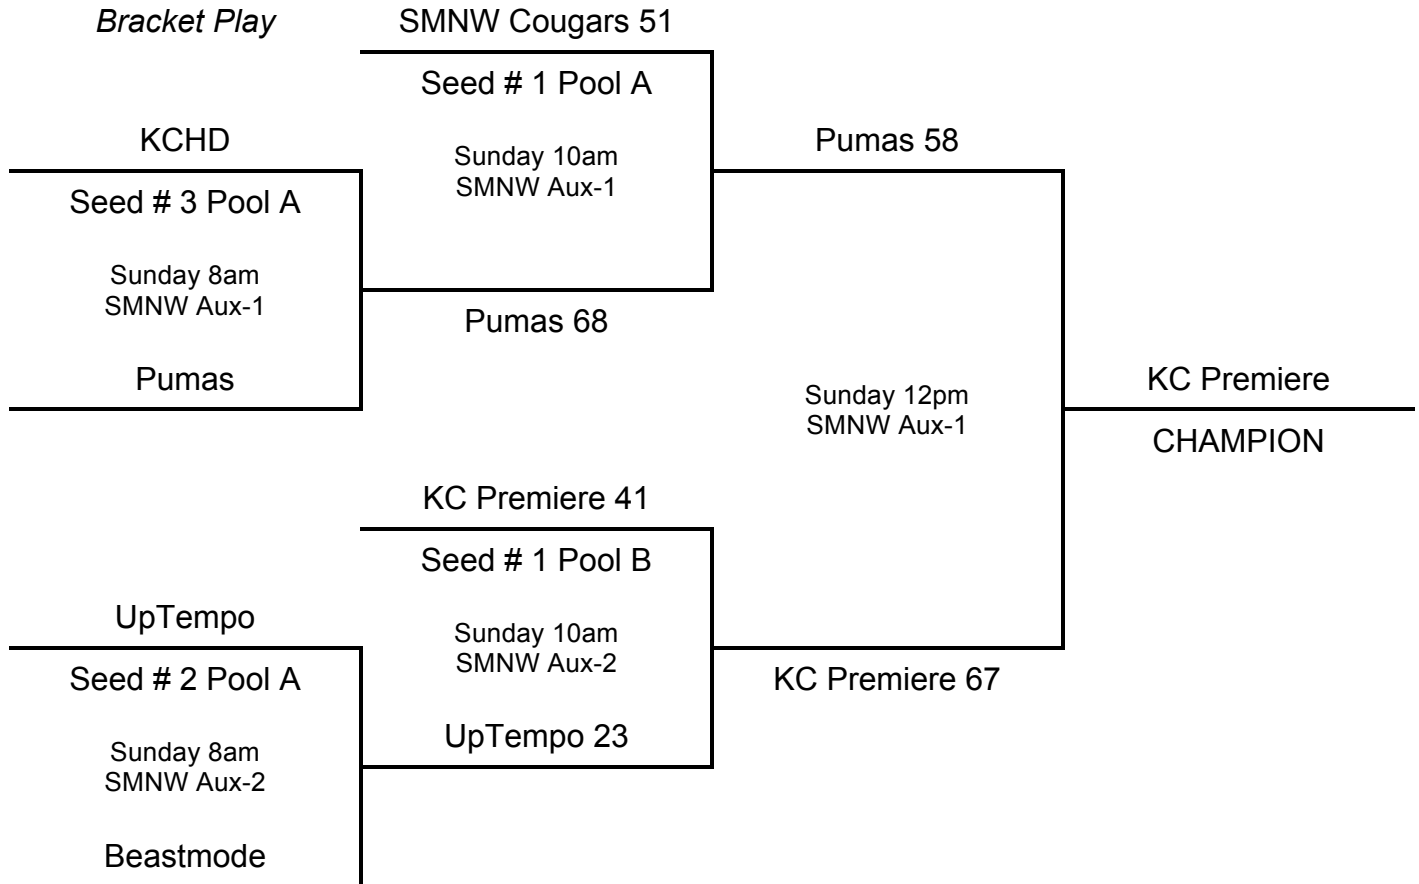

Pool Play Schedule

			Day	Time	Location	Score
A1	vs	A2	Saturday	12pm	SMN Main	42-34
B1	vs	B2	Saturday	1pm	SMN Aux 1	11-42
A1	vs	A3	Saturday	2pm	SMN Main	45-24
B1	vs	B3	Saturday	3pm	SMN Aux 1	19-39
A2	vs	A3	Saturday	3pm	SMN Main	35-37
B2	vs	B3	Saturday	5pm	SMN Aux 1	37-33

Bracket Play

Tie-breaker Format: Head to Head Result • Point Spread (Max 15) • Defensive Points Allowed

KC Premiere MAYB Tournament

JV Boys Division

Pool A		W	L
1	SMNW Cougars	II	
2	KCHD		II
3	UpTempo	I	I

Pool B		W	L
1	Beastmode		II
2	KC Premiere	II	
3	Pumas	I	I

Pool Play Schedule

			Day	Time	Location	Score
A1	vs	A2	Saturday	3:30pm	SMNW Aux	61-38
B1	vs	B2	Saturday	4:30pm	SMNW Aux	22-43
A1	vs	A3	Saturday	5:30pm	SMNW Aux	58-40
B1	vs	B3	Saturday	6:30pm	SMNW Aux	34-75
A2	vs	A3	Saturday	7:30pm	SMNW Aux	57-60
B2	vs	B3	Saturday	8:30pm	SMNW Aux	74-73

Bracket Play

Tie-breaker Format: Head to Head Result • Point Spread (Max 15) • Defensive Points Allowed

KC Premiere MAYB Tournament

Varsity Boys Division

Pool A		W	L
1	Beastmode		I
2	Strokin	II	
3	Topeka Mayham		II