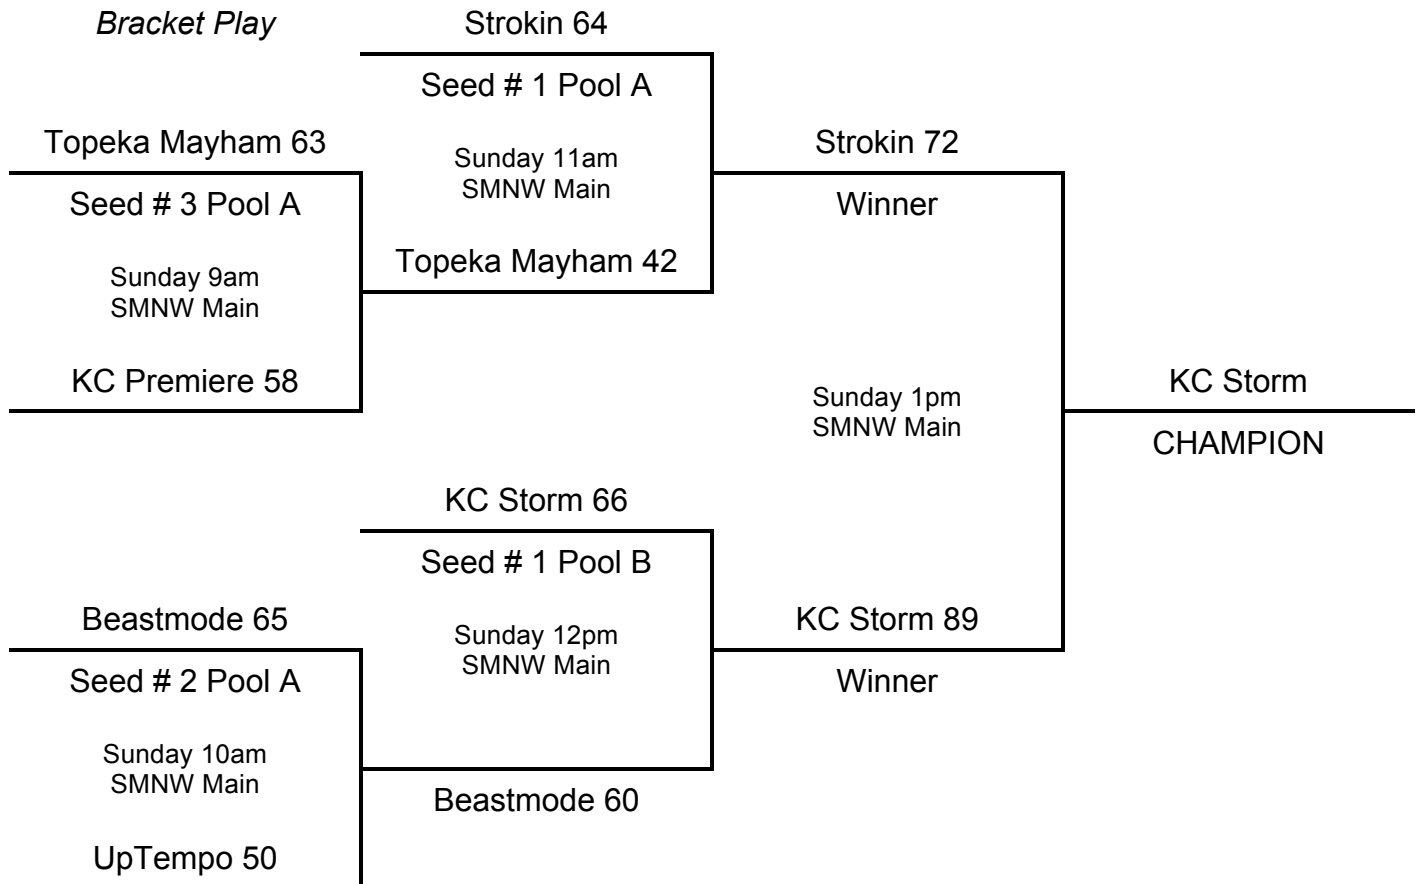

KC Premiere MAYB Tournament

Varsity Boys Division

Pool A		W	L
1	Beastmode		I
2	Strokin	II	
3	Topeka Mayham		II

Pool B		W	L
1	KC Premiere	I	I
2	KC Storm	II	
3	UpTempo		II

Pool Play Schedule

			Day	Time	Location	Score
A1	vs	A2	Saturday	3:30pm	SMNW Main	57-76
B1	vs	B2	Saturday	4:30pm	SMNW Main	38-59
A1	vs	A3	Saturday	5:30pm	SMNW Main	56-37
B1	vs	B3	Saturday	6:30pm	SMNW Main	70-62
A2	vs	A3	Saturday	7:30pm	SMNW Main	71-49
B2	vs	B3	Saturday	8:30pm	SMNW Main	85-61

Bracket Play

Tie-breaker Format: Head to Head Result • Point Spread (Max 15) • Defensive Points Allowed