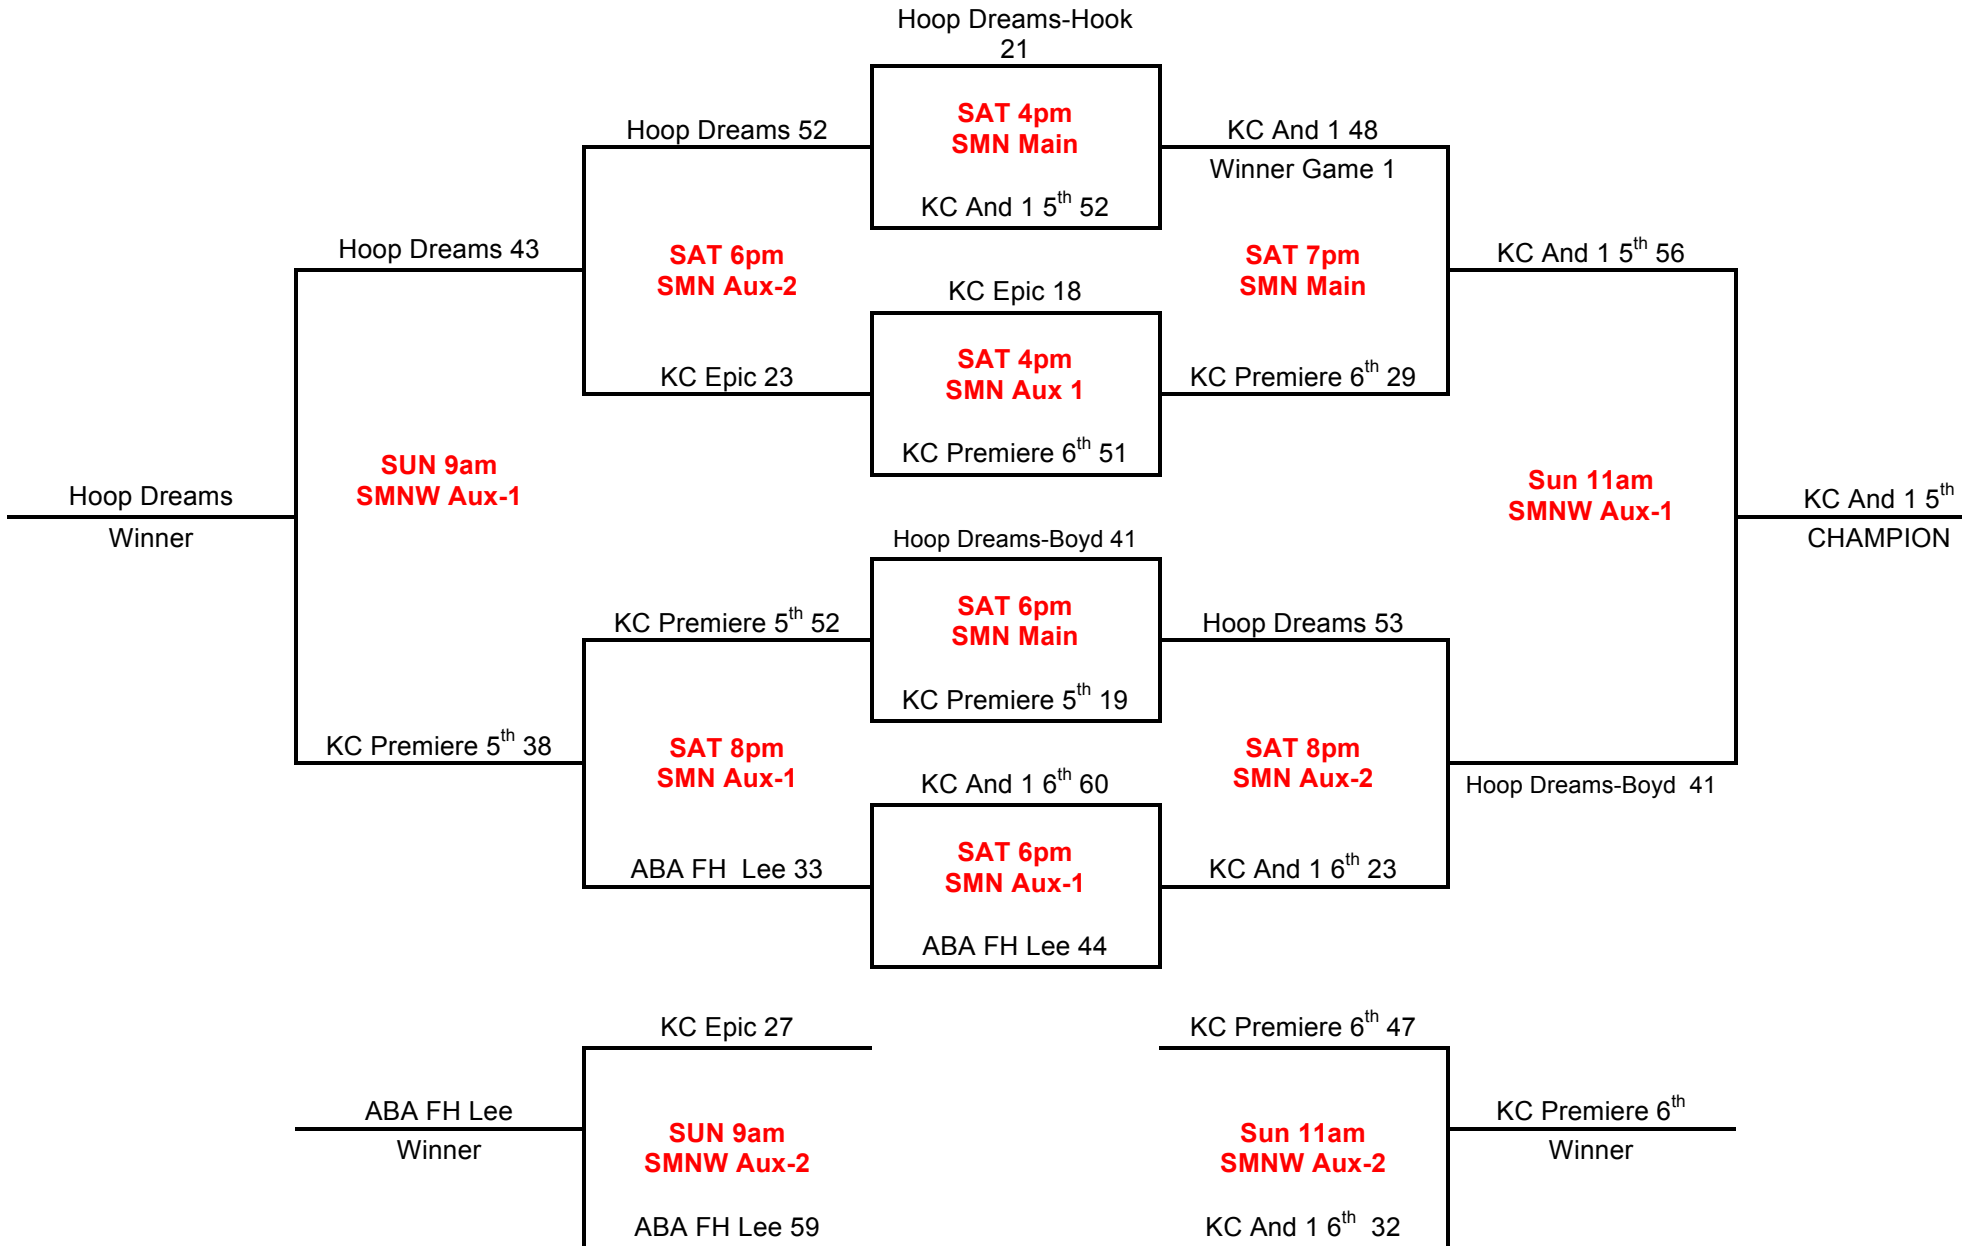

KC Premiere MAYB Tournament

5th/6th Boys Division

KC Premiere MAYB Tournament

7th Grade Boys Division

Pool A		W	L
1	UpTempo	I	
2	KC Premiere-TH		II
3	KC Crusaders	II	

Pool B		W	L
1	Topeka Hustle	I	I
2	KC Premiere-DD		II
3	Hoop Dreams	II	

Pool C		W	L
1	Pumas		II
2	Thundercats	II	
3	Bulldogs	I	I

Pool Play Schedule

			Day	Time	Location	Score
A1	vs	A2	Saturday	12pm	SMN Aux 1	45-7
C1	vs	C2	Saturday	12pm	SMN Aux-2	25-46
B1	vs	B2	Saturday	1pm	SMN Aux 2	51-21
A1	vs	A3	Saturday	2pm	SMN Aux 1	23-28
C1	vs	C3	Saturday	2pm	SMN Aux 2	23-41
B1	vs	B3	Saturday	3pm	SMN Aux 2	3-39
C2	vs	C3	Saturday	4pm	SMN Aux-2	40-9
B2	vs	B3	Saturday	5pm	SMN Aux-2	0-75
A2	vs	A3	Saturday	5pm	SMN Main	15-44

KC Premiere MAYB Tournament

7th Grade Boys Division

Bracket A

Bracket B

KC Premiere MAYB Tournament

8th Boys Division

Pool A		W	L
1	Spurs-Silver	I	
2	KC Hawks		II
3	KC Premiere	I	I

Pool B		W	L
1	UpTempo		II
2	Spurs Black	II	
3	TMK Thunder	I	I

Round Robin Format, Best Record Wins

Tie-breaker Format:

- Head to Head Result
- Point Spread (Max 15)
- Defensive Points Allowed