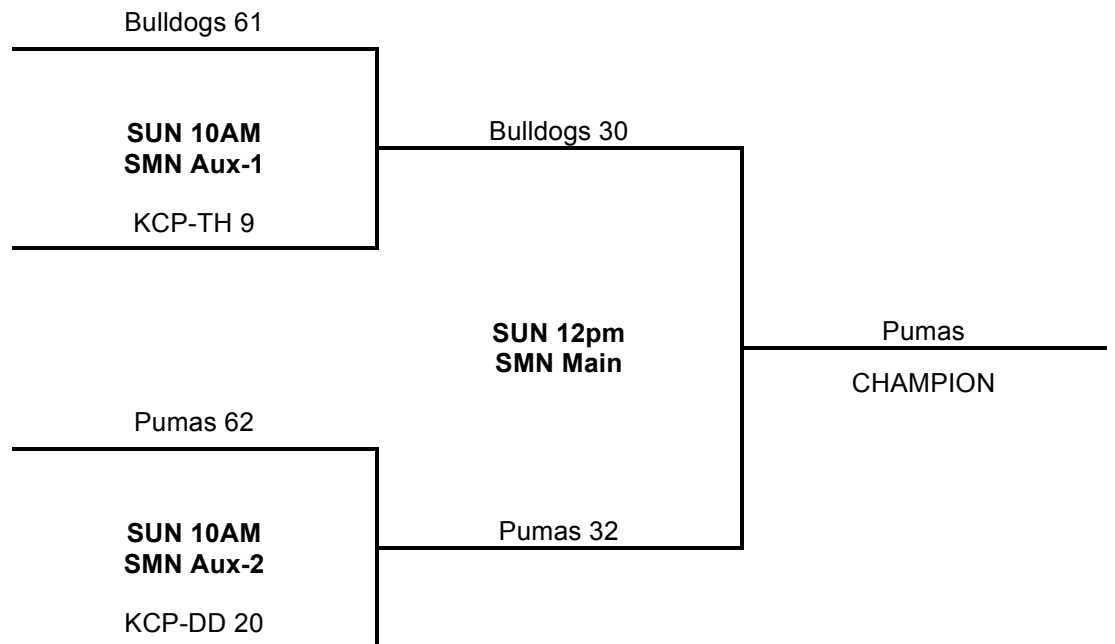

- Teams will be seeded according to record then point spread. 2-0 teams will be seeded by point spread, then 1-1 teams and finally 0-2 teams.
- There is a maximum of +15 or -15 points per game. If a tie remains after the point spreads, defensive points allowed will break the tie.
- Scores will be updated and provided on our website as frequently as possible. ALL results will be posted within one hour of the last game played each day.

KC Premiere MAYB Tournament

7th Grade Boys Division

Bracket A

Bracket B

KC Premiere MAYB Tournament

8th Boys Division

Pool A		W	L
1	Spurs-Silver	I	
2	KC Hawks		II
3	KC Premiere	I	I

Pool B		W	L
1	UpTempo		II
2	Spurs Black	II	
3	TMK Thunder	I	I

Pool Play Schedule

			Day	Time	Location	Score
A1	vs	A2	Saturday	12pm	SMN Main	42-34
B1	vs	B2	Saturday	1pm	SMN Aux 1	11-42
A1	vs	A3	Saturday	2pm	SMN Main	45-24
B1	vs	B3	Saturday	3pm	SMN Aux 1	19-39
A2	vs	A3	Saturday	3pm	SMN Main	35-37
B2	vs	B3	Saturday	5pm	SMN Aux 1	37-33

Bracket Play

Tie-breaker Format: Head to Head Result • Point Spread (Max 15) • Defensive Points Allowed

KC Premiere MAYB Tournament

JV Boys Division

Pool A		W	L
1	SMNW Cougars	II	
2	KCHD		II
3	UpTempo	I	I