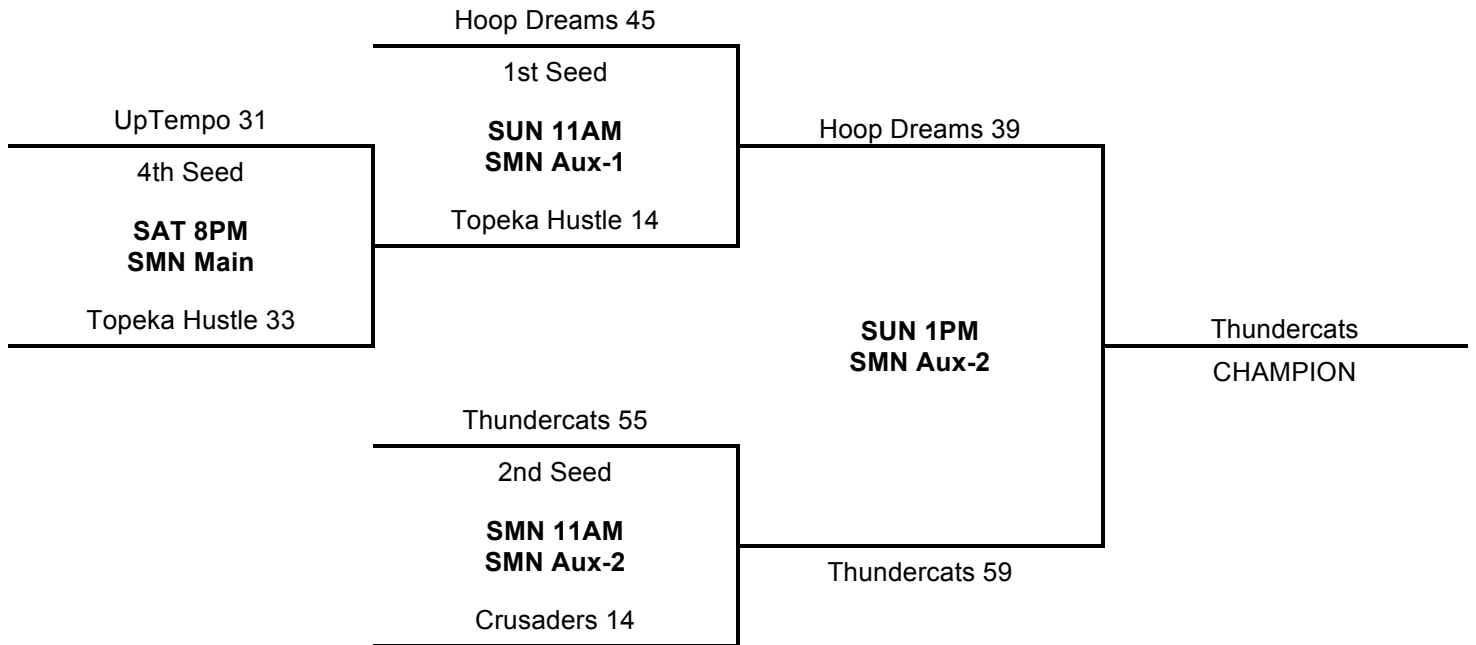

KC Premiere MAYB Tournament

5th/6th Boys Division

KC Premiere MAYB Tournament

7th Grade Boys Division

Pool A		W	L
1	UpTempo	I	
2	KC Premiere-TH		II
3	KC Crusaders	II	

Pool B		W	L
1	Topeka Hustle	I	I
2	KC Premiere-DD		II
3	Hoop Dreams	II	

Pool C		W	L
1	Pumas		II
2	Thundercats	II	
3	Bulldogs	I	I

Pool Play Schedule

			Day	Time	Location	Score
A1	vs	A2	Saturday	12pm	SMN Aux 1	45-7
C1	vs	C2	Saturday	12pm	SMN Aux-2	25-46
B1	vs	B2	Saturday	1pm	SMN Aux 2	51-21
A1	vs	A3	Saturday	2pm	SMN Aux 1	23-28
C1	vs	C3	Saturday	2pm	SMN Aux 2	23-41
B1	vs	B3	Saturday	3pm	SMN Aux 2	3-39
C2	vs	C3	Saturday	4pm	SMN Aux-2	40-9
B2	vs	B3	Saturday	5pm	SMN Aux-2	0-75
A2	vs	A3	Saturday	5pm	SMN Main	15-44

KC Premiere MAYB Tournament

7th Grade Boys Division

Bracket A

Bracket B

KC Premiere MAYB Tournament

8th Boys Division

Pool A		W	L
1	Spurs-Silver	I	
2	KC Hawks		II
3	KC Premiere	I	I

Pool B		W	L
1	UpTempo		II
2	Spurs Black	II	
3	TMK Thunder	I	I