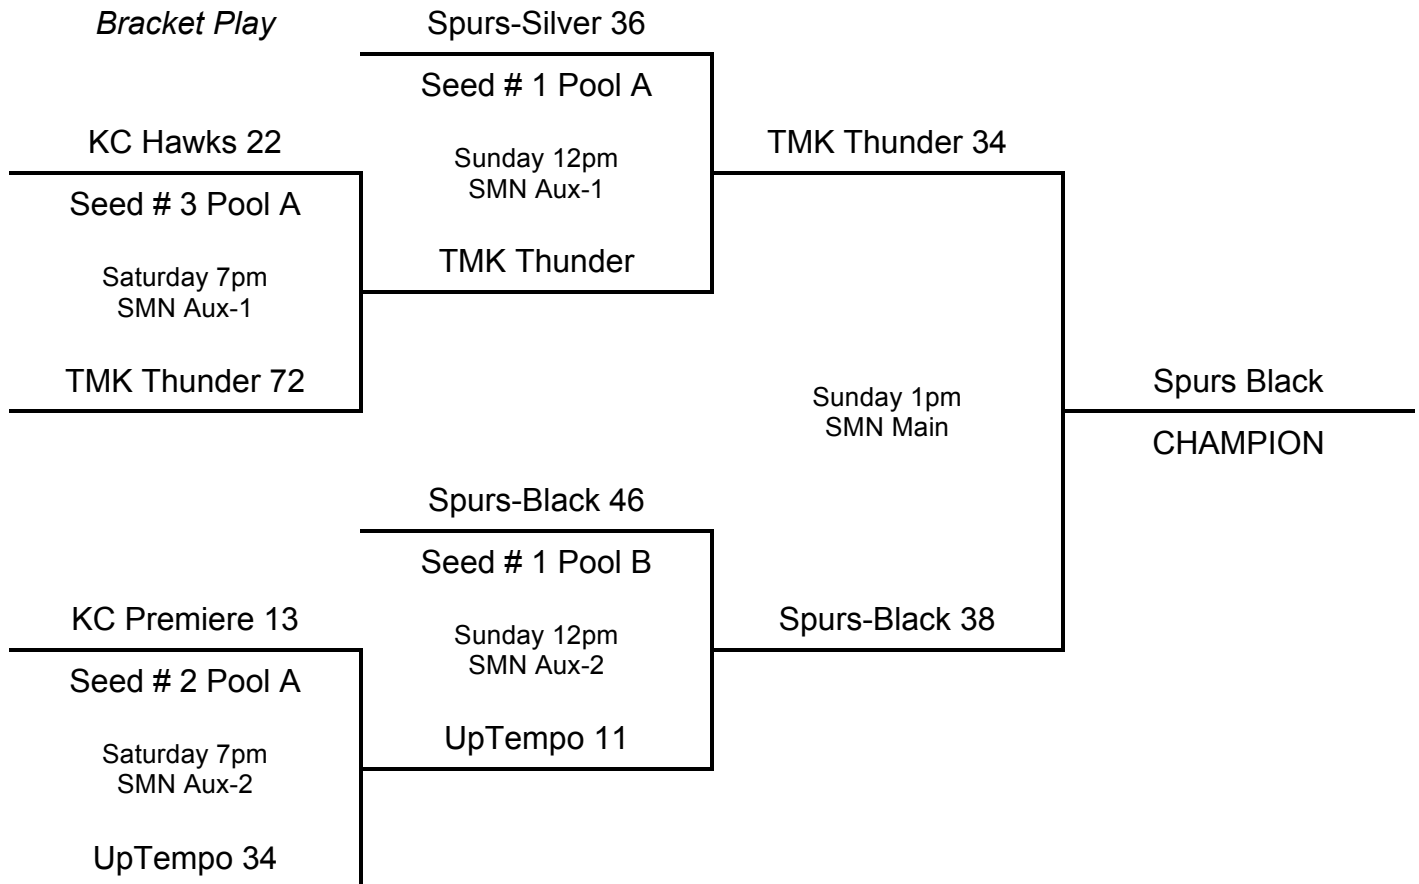

KC Premiere MAYB Tournament

7th Grade Boys Division

Bracket A

Bracket B

KC Premiere MAYB Tournament

8th Boys Division

Pool A		W	L
1	Spurs-Silver	I	
2	KC Hawks		II
3	KC Premiere	I	I

Pool B		W	L
1	UpTempo		II
2	Spurs Black	II	
3	TMK Thunder	I	I

Pool Play Schedule

			Day	Time	Location	Score
A1	vs	A2	Saturday	12pm	SMN Main	42-34
B1	vs	B2	Saturday	1pm	SMN Aux 1	11-42
A1	vs	A3	Saturday	2pm	SMN Main	45-24
B1	vs	B3	Saturday	3pm	SMN Aux 1	19-39
A2	vs	A3	Saturday	3pm	SMN Main	35-37
B2	vs	B3	Saturday	5pm	SMN Aux 1	37-33

Bracket Play

Tie-breaker Format: Head to Head Result • Point Spread (Max 15) • Defensive Points Allowed

KC Premiere MAYB Tournament

JV Boys Division

Pool A		W	L
1	SMNW Cougars	II	
2	KCHD		II
3	UpTempo	I	I