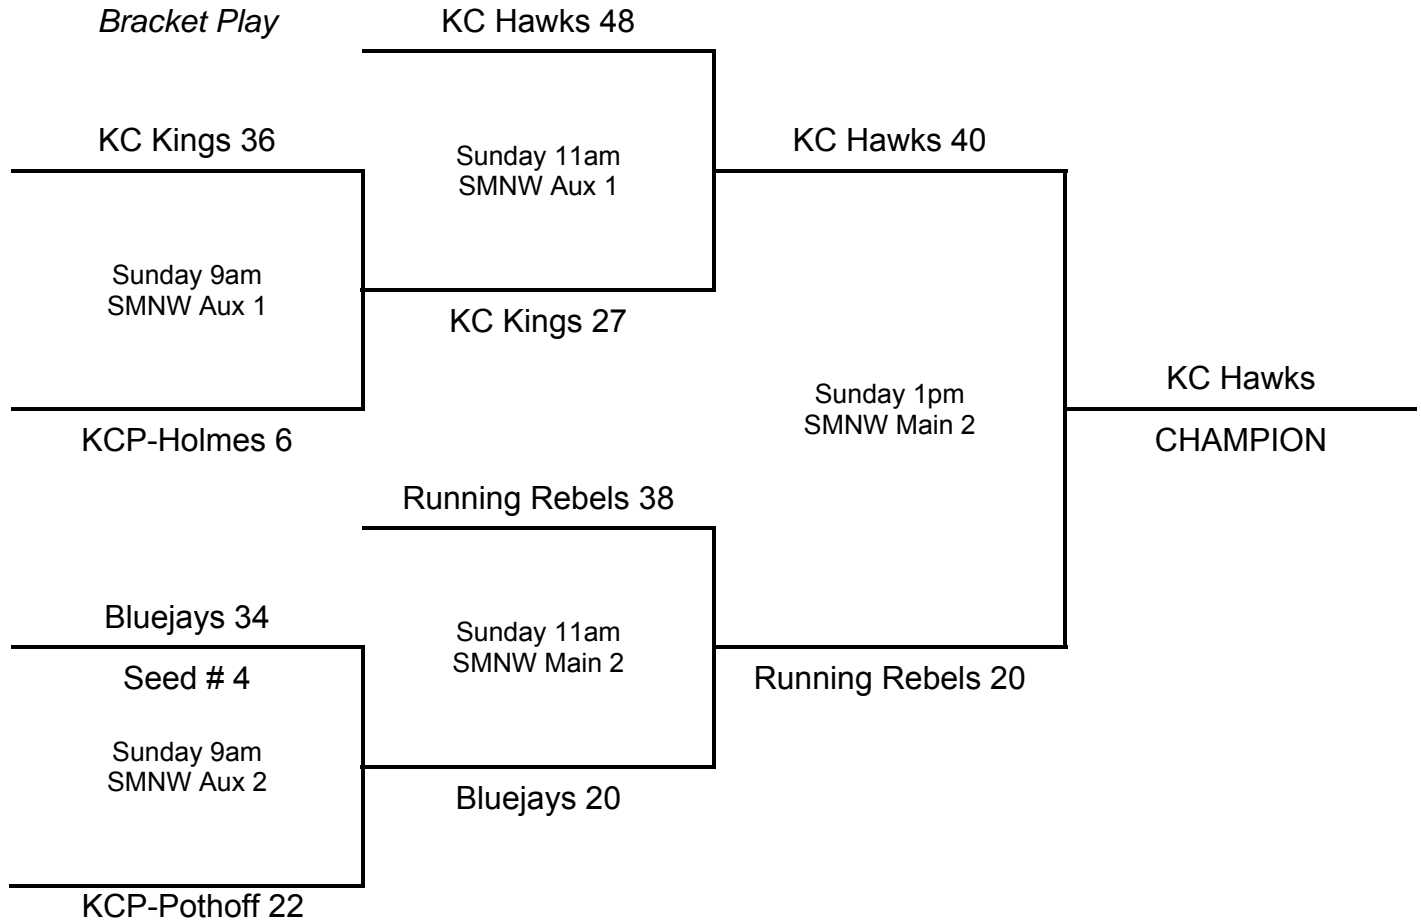

KC Premiere JDRF Shooting For A Cure MAYB Tournament 6th/7th Boys Division

Pool A		W	L
1	KCP-Potthoff		II
2	Hoop Dreams*	I	I
3	KC Hawks	II	

Pool B		W	L
1	KC Kings	I	I
2	KCP		II
3	KS Select*	I	I

*Team will not be playing in Sunday bracket play

Pool C		W	L
1	Bluejays	I	I
2	KCP-Holmes		II
3	Running Rebels	II	

Pool Play Schedule

			Day	Time	Location	Score
A1	vs	A2	Saturday	3PM	SMNW Aux 1	39-45
B1	vs	B2	Saturday	3PM	SMNW Aux 2	51-25
C1	vs	C2	Saturday	4PM	SMNW Aux 1	40-27
A1	vs	A3	Saturday	5PM	SMNW Aux 1	20-57
B1	vs	B3	Saturday	5PM	SMNW Aux 2	22-30
C1	vs	C3	Saturday	6PM	SMNW Aux 1	19-39
A2	vs	A3	Saturday	7PM	SMNW Aux 1	32-55
B2	vs	B3	Saturday	7PM	SMNW Aux 2	14-44
C2	vs	C3	Saturday	8PM	SMNW Aux 1	13-45
C2	vs	B3	Saturday	9PM	SMNW Aux 1	18-37

- Teams will be seeded according to record then point spread. 2-0 teams will be seeded by point spread, then 1-1 teams and finally 0-2 teams.
- Scores will be updated and provided on our website as frequently as possible. ALL results will be posted within one hour of the last game played each day.
- There is a maximum of +15 or -15 points per game. If a tie remains after the point spreads, defensive points allowed will break the tie.
- Since KS Select will not be participating in bracket play on Sunday, the remaining 8 teams will be seeded 1-8.

KC Premiere JDRF Shooting For A Cure MAYB Tournament 6th/7th Boys Division