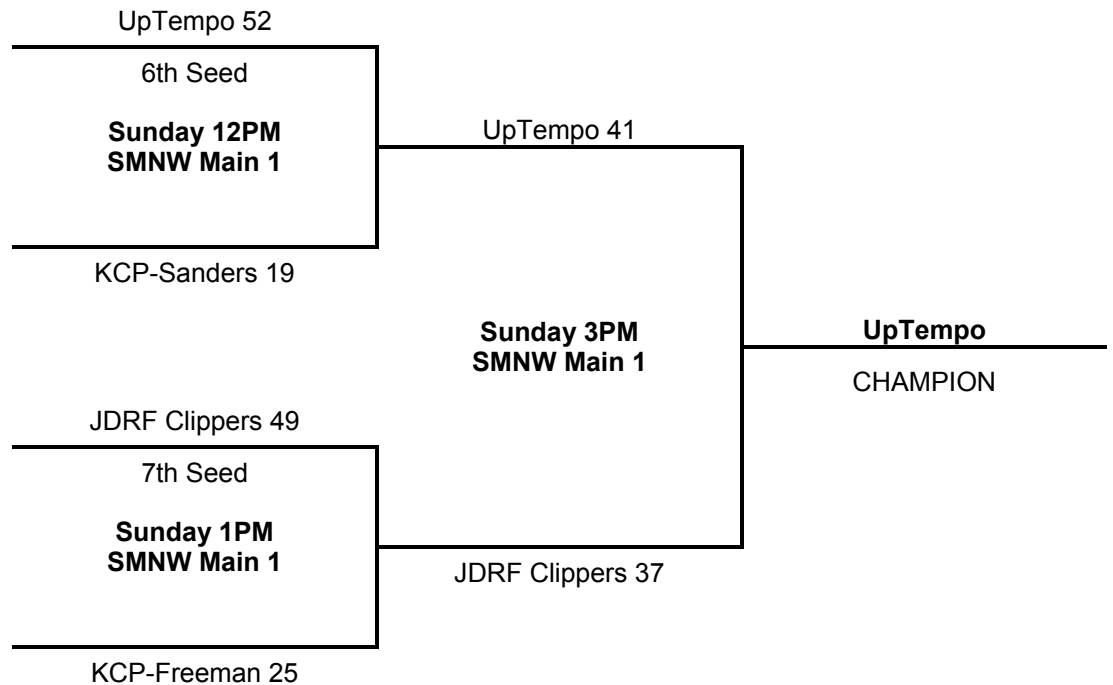

KC Premiere JDRF Shooting For A Cure
MAYB Tournament
8th/9th Boys Division

Bracket A

Bracket B