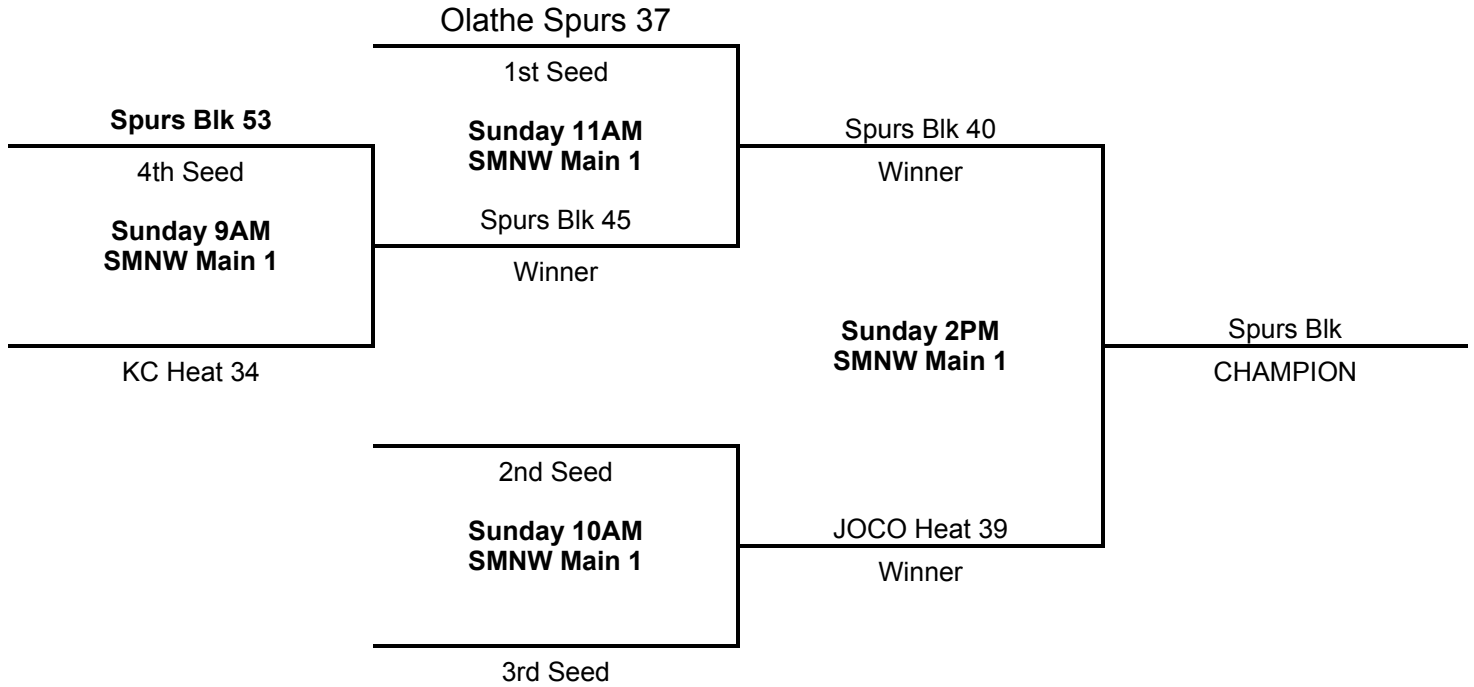

KC Premiere JDRF Shooting For A Cure
MAYB Tournament
8th/9th Boys Division

Bracket A