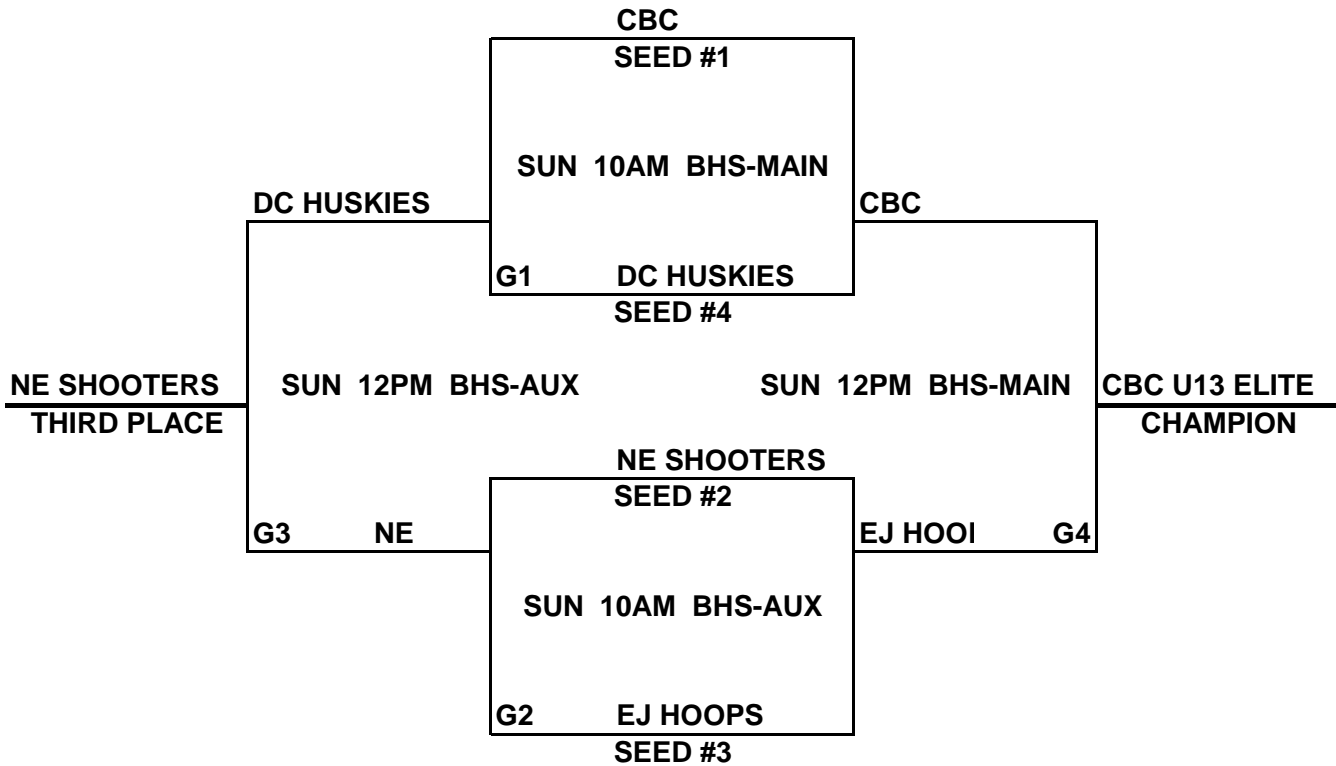

PREMIERE MAYB TOURNAMENT

8TH GRADE GIRLS DIVISION

(1)	EJ HOOPS U14 BLUE
(2)	DC HUSKIES
(3)	CBC U13 ELITE
(4)	NE SHOOTERS

<u>WINS</u>	<u>LOSSES</u>
1	11
111	111
11	1

SCHEDULE

1	VS	2	FRI	9PM	BHS-AUX
3	VS	4	SAT	5PM	BHS-AUX
1	VS	3	SAT	7PM	BHS-MAIN
2	VS	4	SAT	7PM	BHS-AUX
1	VS	4	SAT	9PM	BHS-MAIN
2	VS	3	SAT	9PM	BHS-AUX

CHAMPIONSHIP ROUND

NOTE: TIE BREAKERS

- 1 - HEAD TO HEAD
- 2 - POINT SPREAD (MAX 15 POINTS)
- 3 - DEF. POINTS ALLOWED