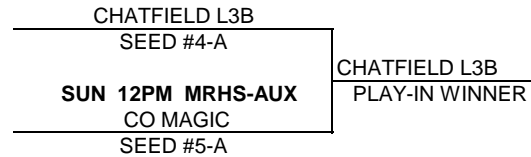

PREMIERE MAYB TOURNAMENT

8TH GRADE BOYS DIVISION

POOL A		WINS	LOSSES
(1)	CHATFIELD L3B	1	111
(2)	CO THUNDER	11	11
(3)	WINDSOR GOLD	11	11
(4)	ELEV. FLYERS WHITE	1111	
(5)	CO MAGIC	1	111

POOL B		WINS	LOSSES
(1)	CHEYENNE WIND		111
(2)	CHATFIELD L3A	11	1
(3)	CO RAGE ELITE	111	
(4)	MINERS U13 PREMIER	1	11

POOL PLAY ROUND

A-1	VS	A-2	FRI	5PM
A-3	VS	A-4	FRI	6PM
A-5	VS	A-1	FRI	8PM
A-2	VS	A-3	FRI	8PM
A-4	VS	A-5	SAT	9AM
A-2	VS	A-4	SAT	9AM
A-1	VS	A-3	SAT	11AM
A-5	VS	A-2	SAT	11AM
A-4	VS	A-1	SAT	1PM
A-3	VS	A-5	SAT	1PM

MRHS-3
MRHS-2
MRHS-1
MRHS-2
MRHS-2
MRHS-3
MRHS-3
MRHS-1
MRHS-2
MRHS-3
MRHS-AUX

B-1	VS	B-2	SAT	10AM
B-3	VS	B-4	SAT	10AM
B-2	VS	B-3	SAT	12PM
B-1	VS	B-4	SAT	12PM
B-1	VS	B-3	SAT	2PM
B-2	VS	B-4	SAT	2PM