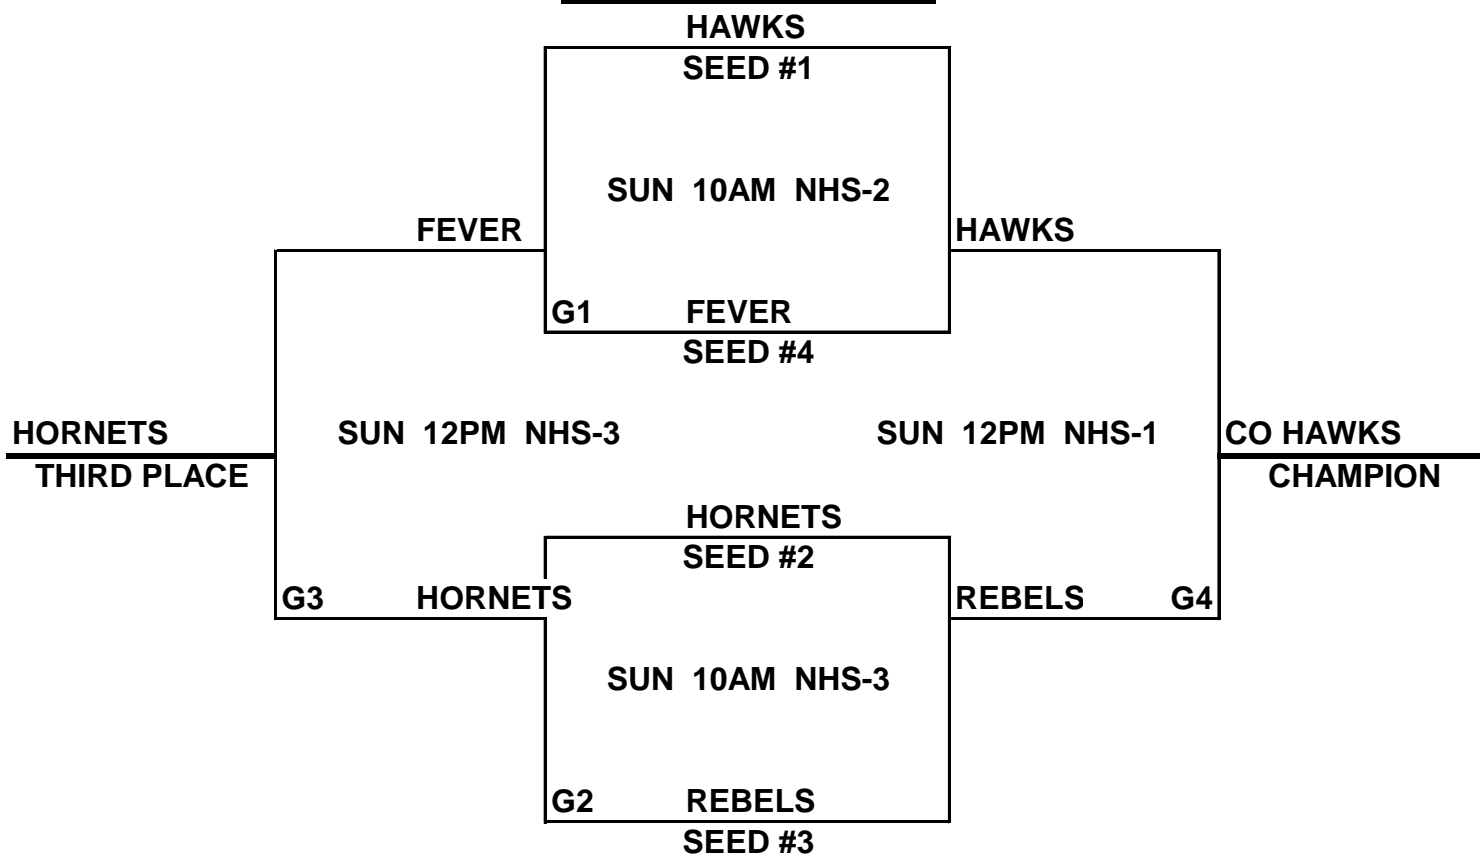

TEAMS WILL BE SEEDED ACCORDING TO RECORD, THEN POINT SPREAD AND THEN DEFENSIVE POINTS ALLOWED
 *ALL TEAMS MUST HAVE REP PRESENT AFTER LAST POOL PLAY GAME FOR SEEDING, SORRY NO PHONE CALLS

KC Premiere MAYB TOURNAMENT

11TH/12TH GRADE GIRLS DIVISION BRACKET

NOTE: TIE BREAKER

1 - HEAD TO HEAD

2 - POINT SPREAD (MAX. 15 POINTS)

3 - DEF. POINTS ALLOWED

PREMIERE MAYB TOURNAMENT

4TH GRADE BOYS DIVISION

(1)	CO HORNETS
(2)	REBELS
(3)	ROCKY MTN FEVER
(4)	CO HAWKS

<u>WINS</u>	<u>LOSSES</u>
11	1
1	11
	111
111	

SCHEDULE

1	VS	2	FRI	8PM	NHS-1
3	VS	4	SAT	4PM	NHS-1
1	VS	3	SAT	6PM	NHS-1
2	VS	4	SAT	6PM	NHS-2
1	VS	4	SAT	8PM	NHS-1
2	VS	3	SAT	8PM	NHS-2

CHAMPIONSHIP ROUND

NOTE: TIE BREAKER