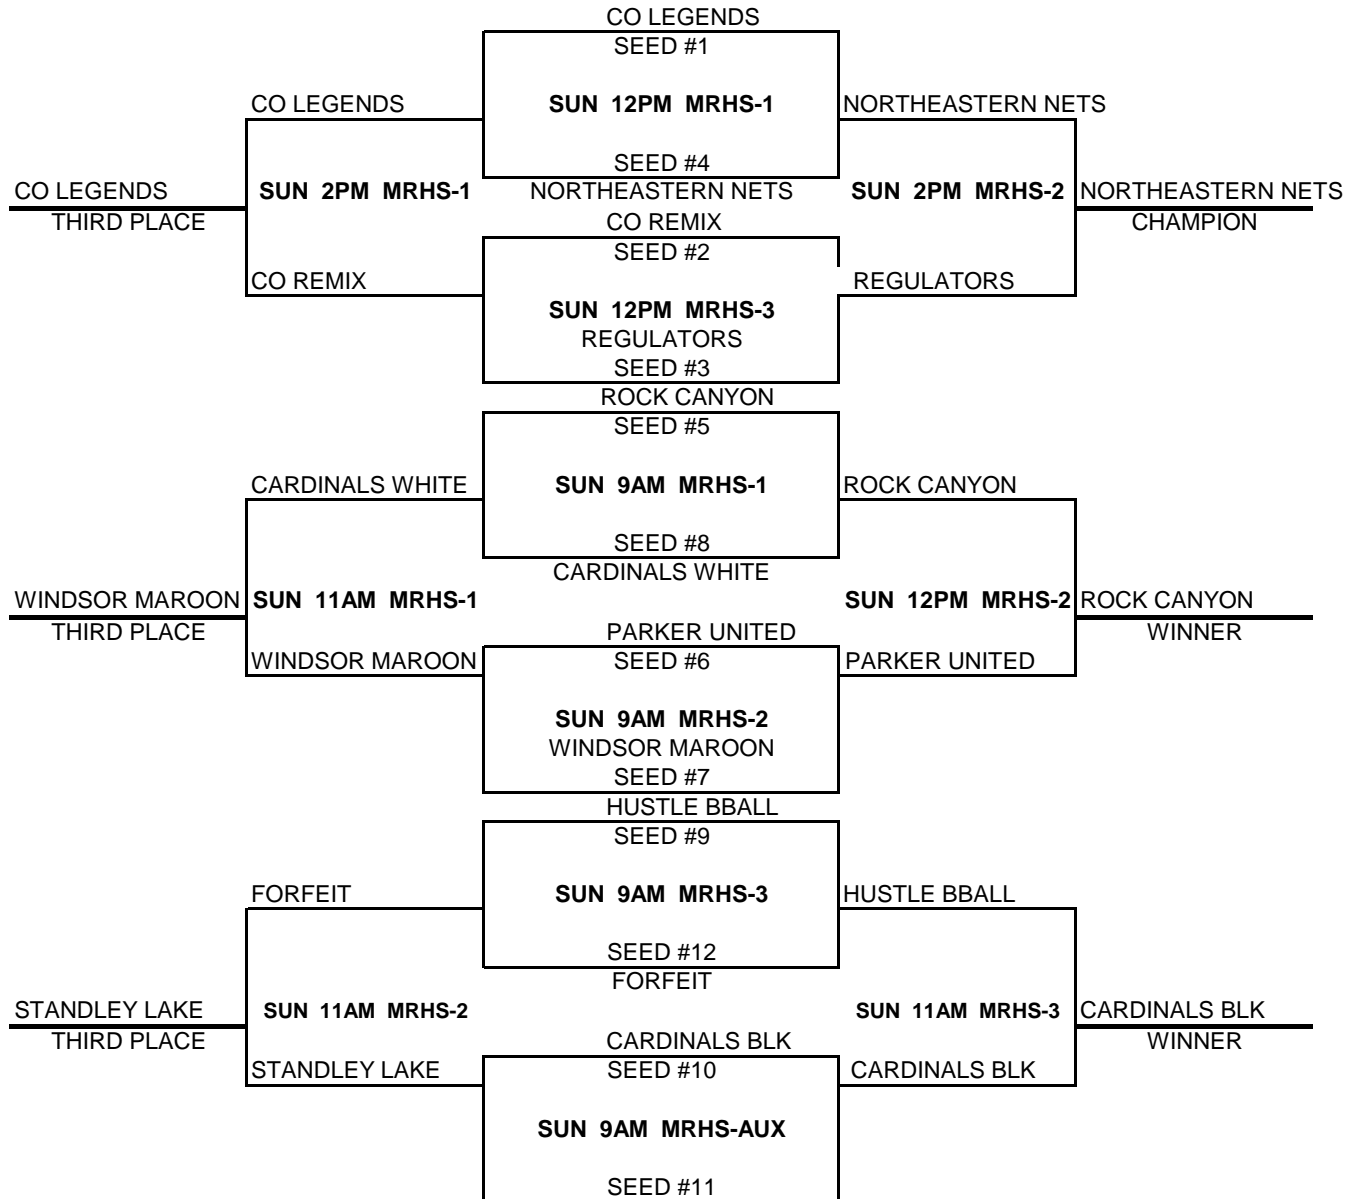

Premiere MAYB TOURNAMENT

9TH/10TH GRADE BOYS DIVISION

<u>POOL A</u>	<u>W</u> <u>L</u>	<u>POOL B</u>	<u>W</u> <u>L</u>	<u>POOL C</u>	<u>W</u> <u>L</u>			
(1) STANDLEY LAKE	111	(1) ROCK CANYON	11	1	(1) REGULATORS	111		
(2) CO LEGENDS	111	(2) WINDSOR MAROON	1	11	(2) CARDINALS BLK		111	
(3) CARDINALS WHITE	1	11	(3) NM FORCE	111	(3) NORTHEAST NETS	11	1	
(4) PARKER UNITED	11	1	(4) CO REMIX	111		(4) HUSTLE BBALL	1	11

POOL PLAY SCHEDULE

A(1)	VS	A(2)	FRI	6PM	MRHS-1	SCORE	14	38
B(1)	VS	B(2)	FRI	7PM	MRHS-1	SCORE	39	26
C(1)	VS	C(2)	FRI	7PM	MRHS-2	SCORE	48	25
A(3)	VS	A(4)	FRI	7PM	MRHS-3	SCORE	26	43
A(2)	VS	A(4)	FRI	8PM	MRHS-3	SCORE	55	45
B(1)	VS	B(3)	FRI	9PM	MRHS-3	SCORE	FORFEIT	
B(2)	VS	B(4)	FRI	9PM	MRHS-AUX	SCORE	17	65
C(3)	VS	C(4)	SAT	1PM	MRHS-1	SCORE	53	29
A(1)	VS	A(3)	SAT	1PM	MRHS-2	SCORE	35	46
B(3)	VS	B(4)	SAT	2PM	MRHS-1	SCORE	FORFEIT	
C(1)	VS	C(3)	SAT	2PM	MRHS-2	SCORE	64	63
C(2)	VS	C(4)	SAT	4PM	MRHS-1	SCORE	33	38
B(2)	VS	B(3)	SAT	4PM	MRHS-2	SCORE	FORFEIT	
A(1)	VS	A(4)	SAT	4PM	MRHS-3	SCORE	29	42
A(2)	VS	A(3)	SAT	4PM	MRHS-AUX	SCORE	35	18
B(1)	VS	B(4)	SAT	5PM	MRHS-1	SCORE	41	49
C(1)	VS	C(4)	SAT	6PM	MRHS-1	SCORE	57	44
C(2)	VS	C(3)	SAT	6PM	MRHS-3	SCORE	49	63

TEAMS WILL BE SEEDED ACCORDING TO RECORD, THEN POINT SPREAD AND THEN DEFENSIVE POINTS ALLOWED
*ALL TEAMS MUST HAVE REP PRESENT AFTER LAST POOL PLAY GAME FOR SEEDING, SORRY NO PHONE CALLS

NOTE: TIE BREAKER
1 - HEAD TO HEAD
2 - POINT SPREAD (MAX. 15 POINTS)
3 - DEF. POINTS ALLOWED

KC Premiere MAYB TOURNAMENT

9TH/10TH GRADE BOYS DIVISION BRACKET