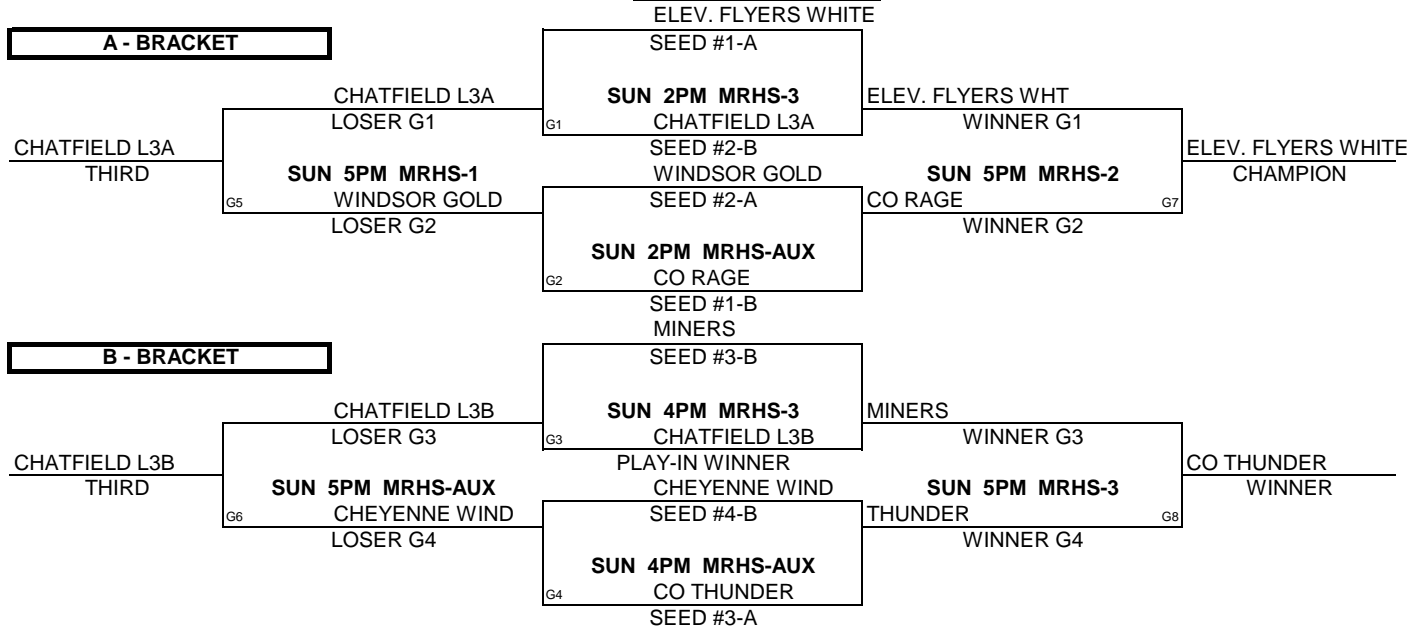

POOL B		WINS	LOSSES
(1)	CHEYENNE WIND		111
(2)	CHATFIELD L3A	11	1
(3)	CO RAGE ELITE	111	
(4)	MINERS U13 PREMIER	1	11

POOL PLAY ROUND

A-1	VS	A-2	FRI	5PM
A-3	VS	A-4	FRI	6PM
A-5	VS	A-1	FRI	8PM
A-2	VS	A-3	FRI	8PM
A-4	VS	A-5	SAT	9AM
A-2	VS	A-4	SAT	9AM
A-1	VS	A-3	SAT	11AM
A-5	VS	A-2	SAT	11AM
A-4	VS	A-1	SAT	1PM
A-3	VS	A-5	SAT	1PM

MRHS-3
MRHS-2
MRHS-1
MRHS-2
MRHS-2
MRHS-3
MRHS-3
MRHS-1
MRHS-2
MRHS-3
MRHS-AUX

B-1	VS	B-2	SAT	10AM
B-3	VS	B-4	SAT	10AM
B-2	VS	B-3	SAT	12PM
B-1	VS	B-4	SAT	12PM
B-1	VS	B-3	SAT	2PM
B-2	VS	B-4	SAT	2PM

CHAMPIONSHIP ROUND