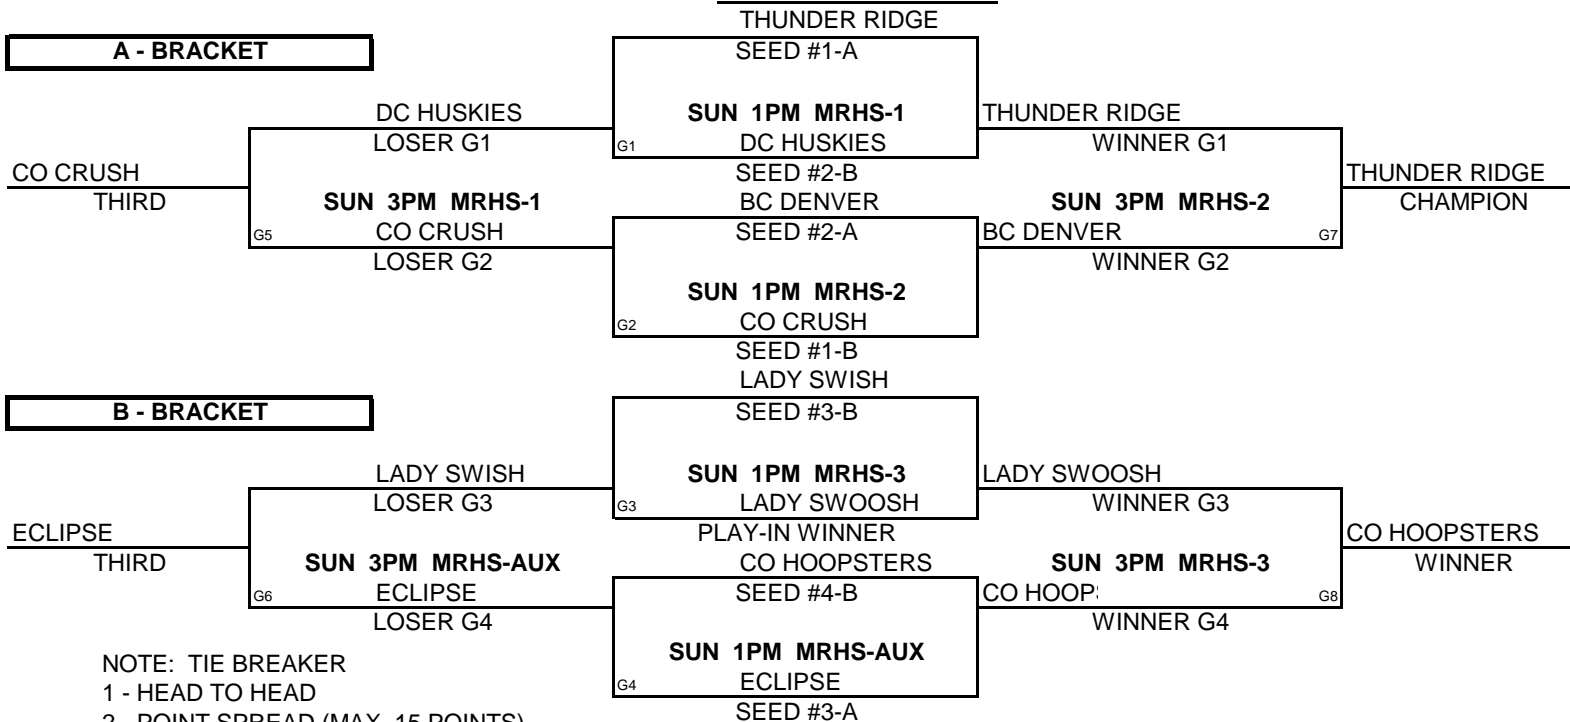

POOL B

WINS LOSSES

(1)	LADY SWISH	11	1
(2)	DC HUSKIES	11	1
(3)	CO CRUSH	11	1
(4)	CO HOOPSTERS		111

POOL PLAY ROUND

A-1	VS	A-2	FRI	5PM	MRHS-1	B-1	VS	B-2	SAT	5PM	MRHS-3
A-3	VS	A-4	FRI	5PM	MRHS-2	B-3	VS	B-4	SAT	5PM	MRHS-AUX
A-5	VS	A-1	FRI	7PM	MRHS-AUX	B-2	VS	B-3	SAT	7PM	MRHS-1
A-2	VS	A-3	SAT	3PM	MRHS-3	B-1	VS	B-4	SAT	7PM	MRHS-1
A-4	VS	A-5	SAT	3PM	MRHS-AUX	B-1	VS	B-3	SAT	9PM	MRHS-2
A-2	VS	A-4	SAT	6PM	MRHS-2	B-2	VS	B-4	SAT	9PM	MRHS-AUX
A-1	VS	A-3	SAT	6PM	MRHS-AUX	LADY SWOOSH SEED #4-A					
A-5	VS	A-2	SAT	8PM	MRHS-1	LADY SWOOSH SEED #4-A					
A-4	VS	A-1	SAT	8PM	MRHS-AUX	LADY SWOOSH SEED #4-A					
A-3	VS	A-5	SAT	9PM	MRHS-3	LADY SWOOSH SEED #4-A					

SUN 11AM MRHS-AUX CO SHINE BLK SEED #5-A	LADY SWOOSH PLAY-IN WINNER
--	-------------------------------

CHAMPIONSHIP ROUND

NOTE: TIE BREAKER
 1 - HEAD TO HEAD
 2 - POINT SPREAD (MAX. 15 POINTS)
 3 - DEF. POINTS ALLOWED