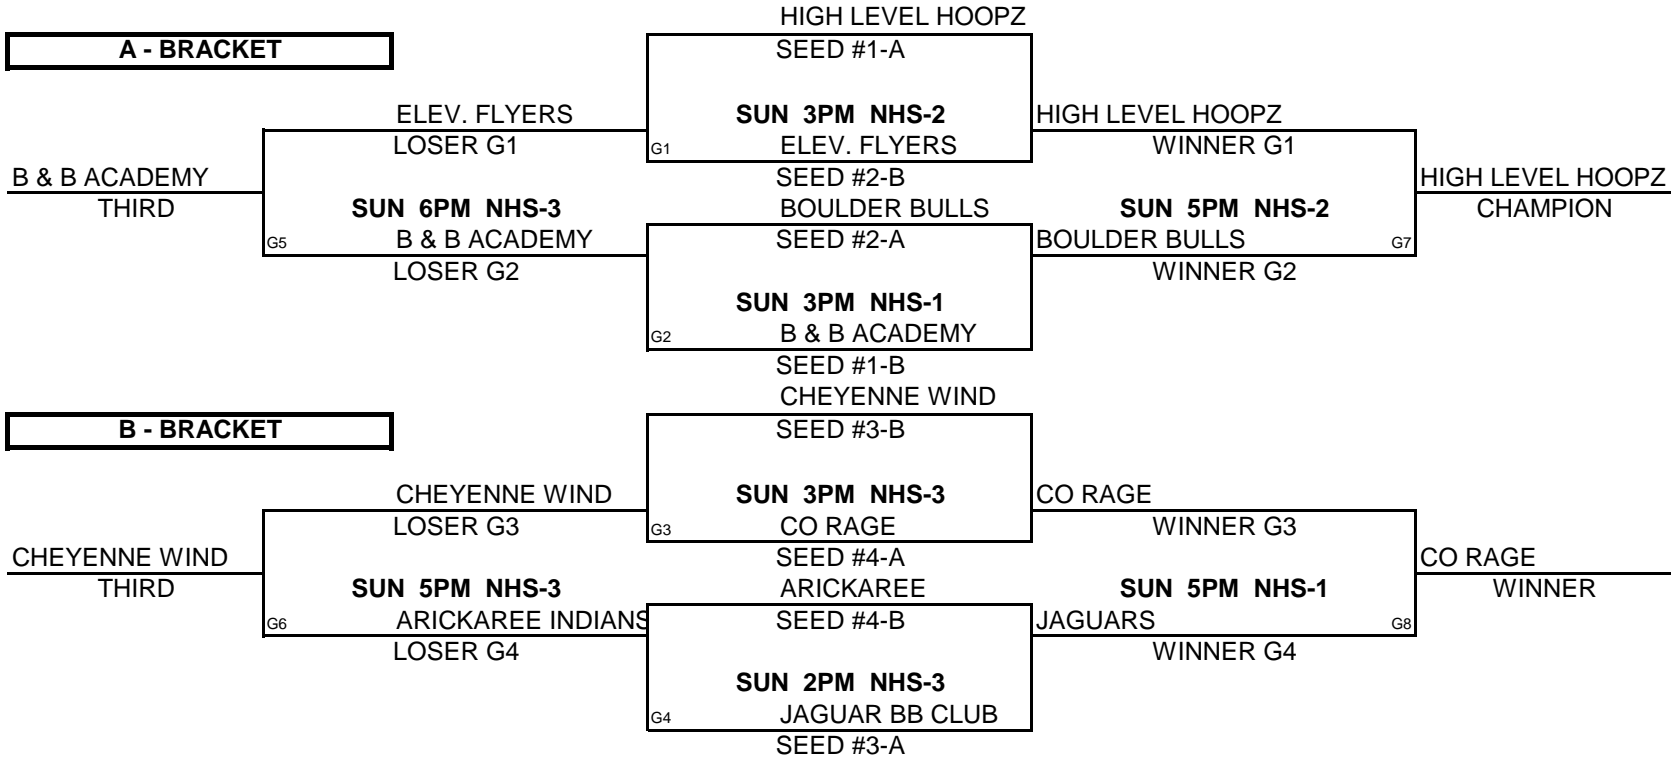

PREMIERE MAYB TOURNAMENT

7TH GRADE BOYS DIVISION

POOL A

WINS   LOSSES

(1)	BOULDER BULLS	11	1
(2)	JAGUAR BB CLUB GOLD	1	11
(3)	CO RAGE BLACK		111
(4)	HIGH LEVEL HOOPZ	111	

POOL B

WINS   LOSSES

(1)	B & B ACADEMY	111	
(2)	ELEV. FLYERS WHITE	11	1
(3)	CHEYENNE WIND	1	11
(4)	ARICKAREE INDIANS		111

POOL PLAY ROUND

A-1	VS	A-2	FRI	9PM	NHS-1	B-1	VS	B-2	FRI	9PM	NHS-2
A-3	VS	A-4	SAT	8AM	NHS-2	B-3	VS	B-4	SAT	11AM	NHS-1
A-2	VS	A-3	SAT	9AM	NHS-2	B-2	VS	B-3	SAT	12PM	NHS-1
A-1	VS	A-4	SAT	9AM	NHS-3	B-1	VS	B-4	SAT	1PM	NHS-3
A-1	VS	A-3	SAT	12PM	NHS-2	B-1	VS	B-3	SAT	3PM	NHS-2
A-2	VS	A-4	SAT	12PM	NHS-3	B-2	VS	B-4	SAT	3PM	NHS-3

CHAMPIONSHIP ROUND

NOTE: TIE BREAKER

1 - HEAD TO HEAD

2 - POINT SPREAD (MAX. 15 POINTS)

3 - DEF. POINTS ALLOWED