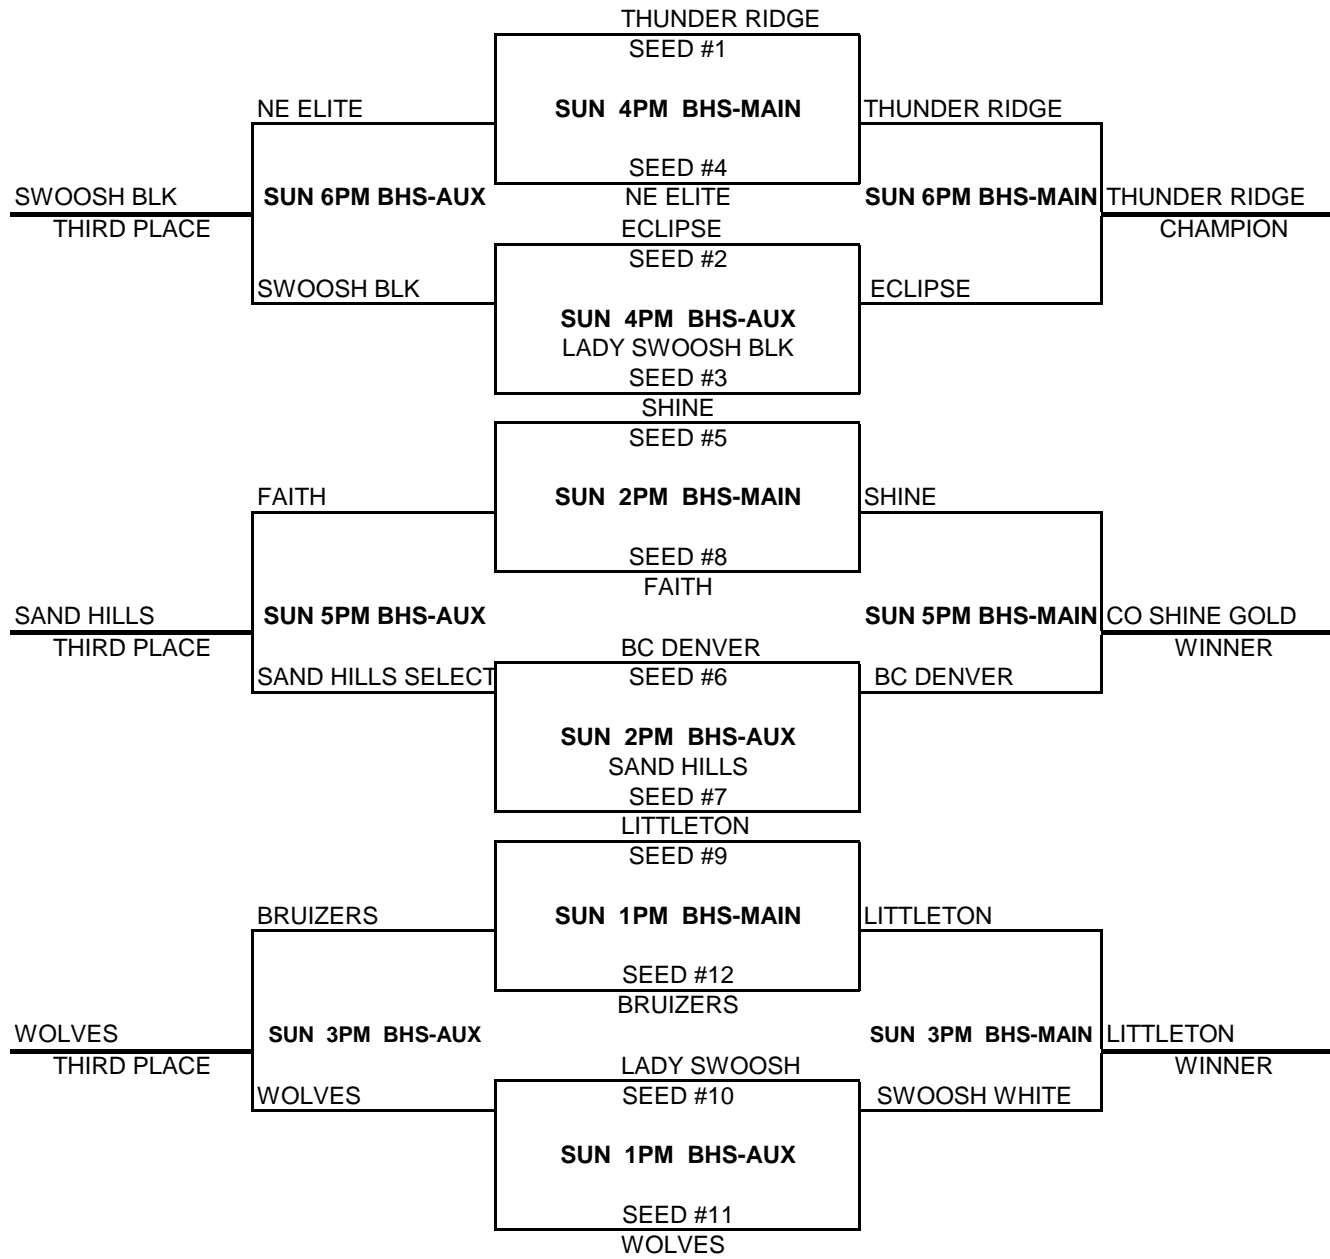

KC Premiere MAYB TOURNAMENT

11TH/12TH GRADE GIRLS DIVISION BRACKET

NOTE: TIE BREAKER

1 - HEAD TO HEAD

2 - POINT SPREAD (MAX. 15 POINTS)

3 - DEF. POINTS ALLOWED

PREMIERE MAYB TOURNAMENT

4TH GRADE BOYS DIVISION

(1)	CO HORNETS
(2)	REBELS
(3)	ROCKY MTN FEVER
(4)	CO HAWKS

<u>WINS</u>	<u>LOSSES</u>
11	1
1	11
	111
111	

SCHEDULE

1	VS	2	FRI	8PM	NHS-1
3	VS	4	SAT	4PM	NHS-1
1	VS	3	SAT	6PM	NHS-1
2	VS	4	SAT	6PM	NHS-2
1	VS	4	SAT	8PM	NHS-1
2	VS	3	SAT	8PM	NHS-2

CHAMPIONSHIP ROUND