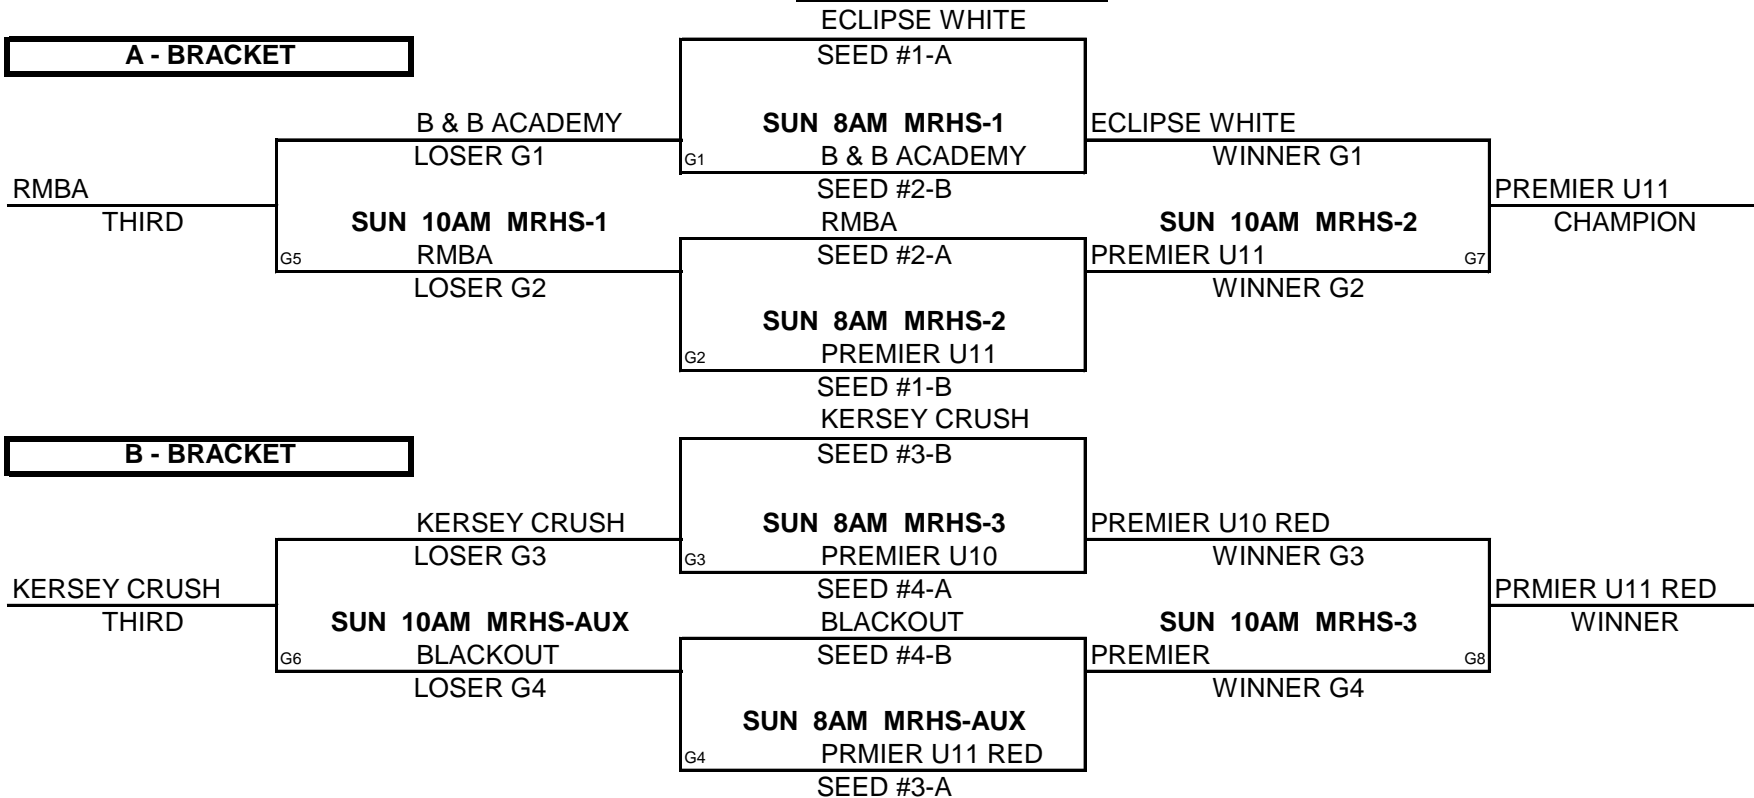

PREMIERE MAYB TOURNAMENT

4TH/5TH GRADE GIRLS DIVISION

POOL A

WINS   LOSSES

(1)	RMBA 5TH	11	1
(2)	ECLIPSE WHITE	111	
(3)	PREMIER U10 RED		111
(4)	PREMIER U11 RED	1	11

POOL B

WINS   LOSSES

(1)	PREMIER U11 NATIONAL	111	
(2)	B & B ACADEMY SELECT	11	1
(3)	KERSEY CRUSH	1	11
(4)	BLACKOUT		111

POOL PLAY ROUND

A-1	VS	A-2	FRI	5PM	MRHS-AUX	B-1	VS	B-2	FRI	6PM	MRHS-AUX
A-3	VS	A-4	FRI	6PM	MRHS-3	B-3	VS	B-4	FRI	8PM	MRHS-AUX
A-2	VS	A-3	SAT	9AM	MRHS-1	B-2	VS	B-3	SAT	10AM	MRHS-3
A-1	VS	A-4	SAT	9AM	MRHS-AUX	B-1	VS	B-4	SAT	10AM	MRHS-AUX
A-1	VS	A-3	SAT	11AM	MRHS-3	B-1	VS	B-3	SAT	12PM	MRHS-1
A-2	VS	A-4	SAT	11AM	MRHS-AUX	B-2	VS	B-4	SAT	12PM	MRHS-AUX

CHAMPIONSHIP ROUND

NOTE: TIE BREAKER
1 - HEAD TO HEAD
2 - POINT SPREAD (MAX. 15 POINTS)
3 - DEF. POINTS ALLOWED