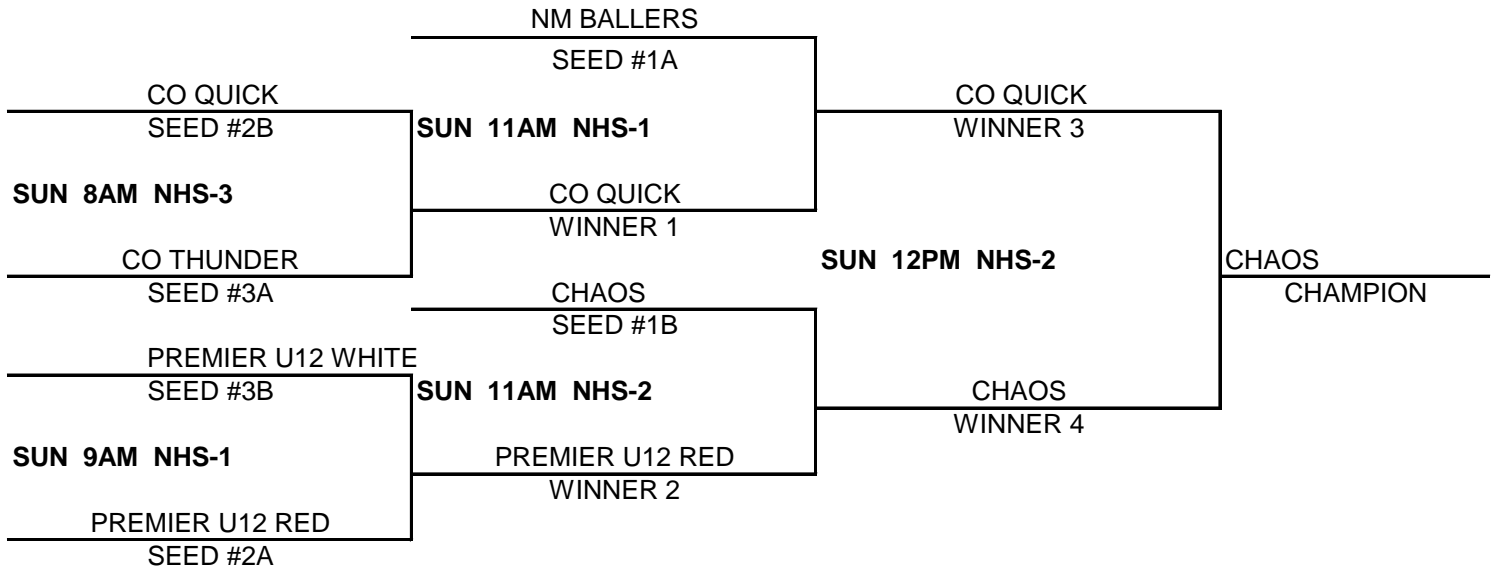

CHAMPIONSHIP ROUND

NOTE: TIE BREAKER
 1 - HEAD TO HEAD
 2 - POINT SPREAD (MAX. 15 POINTS)
 3 - DEF. POINTS ALLOWED

Premiere MAYB TOURNAMENT

6TH GRADE BOYS DIVISION

POOL A

- (1) NM BALLERS BLACK
- (2) 2020 BOYS
- (3) PREMIER U12 RED
- (4) CO THUNDER
- (5) ROCKY MTN FEVER

1111	
	1111
111	1
11	11
1	111

POOL B

- (1) CO QUICK
- (2) PREMIER U12 WHITE
- (3) B & B ACADEMY
- (4) CHAOS
- (5) PRIMETIME

11	11
11	11
	1111
1111	
11	11

POOL PLAY SCHEDULE

A(1)	VS	A(2)	FRI	6PM	NHS-1	SCORE	57-34
A(3)	VS	A(4)	FRI	6PM	NHS-2	SCORE	46-39
B(1)	VS	B(2)	FRI	7PM	NHS-1	SCORE	20-21
B(3)	VS	B(4)	FRI	8PM	NHS-2	SCORE	14-54
A(2)	VS	A(5)	FRI	8PM	NHS-3	SCORE	27-37
A(1)	VS	A(3)	FRI	9PM	NHS-3	SCORE	51-47
A(1)	VS	A(4)	SAT	2PM	NHS-1	SCORE	29-25
B(3)	VS	B(5)	SAT	2PM	NHS-2	SCORE	10 30
B(1)	VS	B(4)	SAT	2PM	NHS-3	SCORE	31-32
A(3)	VS	A(5)	SAT	3PM	NHS-1	SCORE	50-17
B(2)	VS	B(3)	SAT	4PM	NHS-2	SCORE	54-13
B(1)	VS	B(5)	SAT	4PM	NHS-3	SCORE	36-31
A(2)	VS	A(3)	SAT	5PM	NHS-1	SCORE	32-64
A(4)	VS	A(5)	SAT	5PM	NHS-2	SCORE	40-28
B(4)	VS	B(5)	SAT	5PM	NHS-3	SCORE	46-32
A(1)	VS	A(5)	SAT	6PM	NHS-3	SCORE	40-31
B(1)	VS	B(3)	SAT	7PM	NHS-1	SCORE	43-13
B(2)	VS	B(4)	SAT	7PM	NHS-2	SCORE	41-45
A(2)	VS	A(4)	SAT	7PM	NHS-3	SCORE	45-48
B(2)	VS	B(5)	SAT	8PM	NHS-3	SCORE	43-45

Premiere MAYB TOURNAMENT

6TH GRADE BOYS DIVISION BRACKET

CHAMPIONSHIP ROUND

BRACKET A

BRACKET B

NOTE: TIE BREAKER

1 - HEAD TO HEAD

2 - POINT SPREAD (MAX. 15 POINTS)