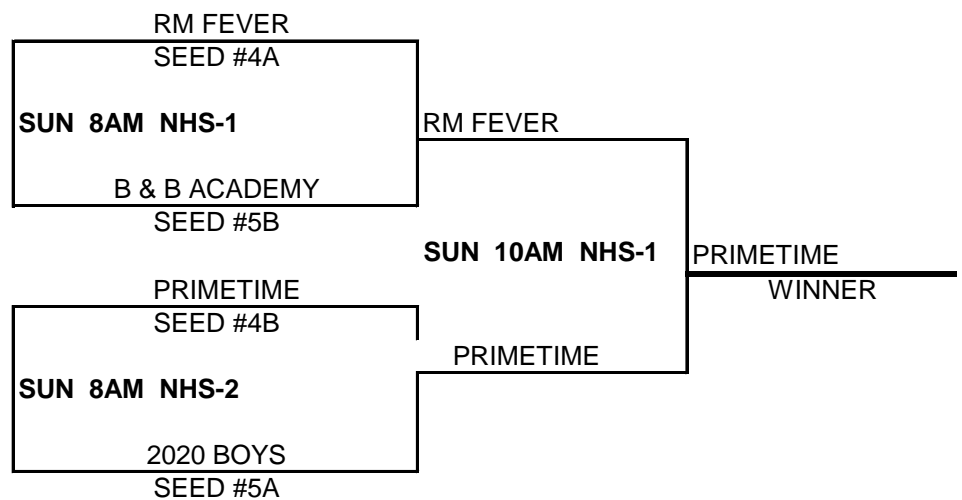

CHAMPIONSHIP ROUND

NOTE: TIE BREAKER
 1 - HEAD TO HEAD
 2 - POINT SPREAD (MAX. 15 POINTS)
 3 - DEF. POINTS ALLOWED

Premiere MAYB TOURNAMENT

6TH GRADE BOYS DIVISION

POOL A

- (1) NM BALLERS BLACK
- (2) 2020 BOYS
- (3) PREMIER U12 RED
- (4) CO THUNDER
- (5) ROCKY MTN FEVER

1111	
	1111
111	1
11	11
1	111

POOL B

- (1) CO QUICK
- (2) PREMIER U12 WHITE
- (3) B & B ACADEMY
- (4) CHAOS
- (5) PRIMETIME

11	11
11	11
	1111
1111	
11	11

POOL PLAY SCHEDULE

A(1)	VS	A(2)	FRI	6PM	NHS-1	SCORE	57-34
A(3)	VS	A(4)	FRI	6PM	NHS-2	SCORE	46-39
B(1)	VS	B(2)	FRI	7PM	NHS-1	SCORE	20-21
B(3)	VS	B(4)	FRI	8PM	NHS-2	SCORE	14-54
A(2)	VS	A(5)	FRI	8PM	NHS-3	SCORE	27-37
A(1)	VS	A(3)	FRI	9PM	NHS-3	SCORE	51-47
A(1)	VS	A(4)	SAT	2PM	NHS-1	SCORE	29-25
B(3)	VS	B(5)	SAT	2PM	NHS-2	SCORE	10 30
B(1)	VS	B(4)	SAT	2PM	NHS-3	SCORE	31-32
A(3)	VS	A(5)	SAT	3PM	NHS-1	SCORE	50-17
B(2)	VS	B(3)	SAT	4PM	NHS-2	SCORE	54-13
B(1)	VS	B(5)	SAT	4PM	NHS-3	SCORE	36-31
A(2)	VS	A(3)	SAT	5PM	NHS-1	SCORE	32-64
A(4)	VS	A(5)	SAT	5PM	NHS-2	SCORE	40-28
B(4)	VS	B(5)	SAT	5PM	NHS-3	SCORE	46-32
A(1)	VS	A(5)	SAT	6PM	NHS-3	SCORE	40-31
B(1)	VS	B(3)	SAT	7PM	NHS-1	SCORE	43-13
B(2)	VS	B(4)	SAT	7PM	NHS-2	SCORE	41-45
A(2)	VS	A(4)	SAT	7PM	NHS-3	SCORE	45-48
B(2)	VS	B(5)	SAT	8PM	NHS-3	SCORE	43-45

Premiere MAYB TOURNAMENT

6TH GRADE BOYS DIVISION BRACKET

CHAMPIONSHIP ROUND

BRACKET A

BRACKET B

NOTE: TIE BREAKER

1 - HEAD TO HEAD

2 - POINT SPREAD (MAX. 15 POINTS)

3 - DEF. POINTS ALLOWED

PREMIERE MAYB TOURNAMENT

7TH GRADE BOYS DIVISION

POOL A

WINS LOSSES

(1)	BOULDER BULLS	11	1
(2)	JAGUAR BB CLUB GOLD	1	11
(3)	CO RAGE BLACK		111
(4)	HIGH LEVEL HOOPZ	111	

POOL B

WINS LOSSES