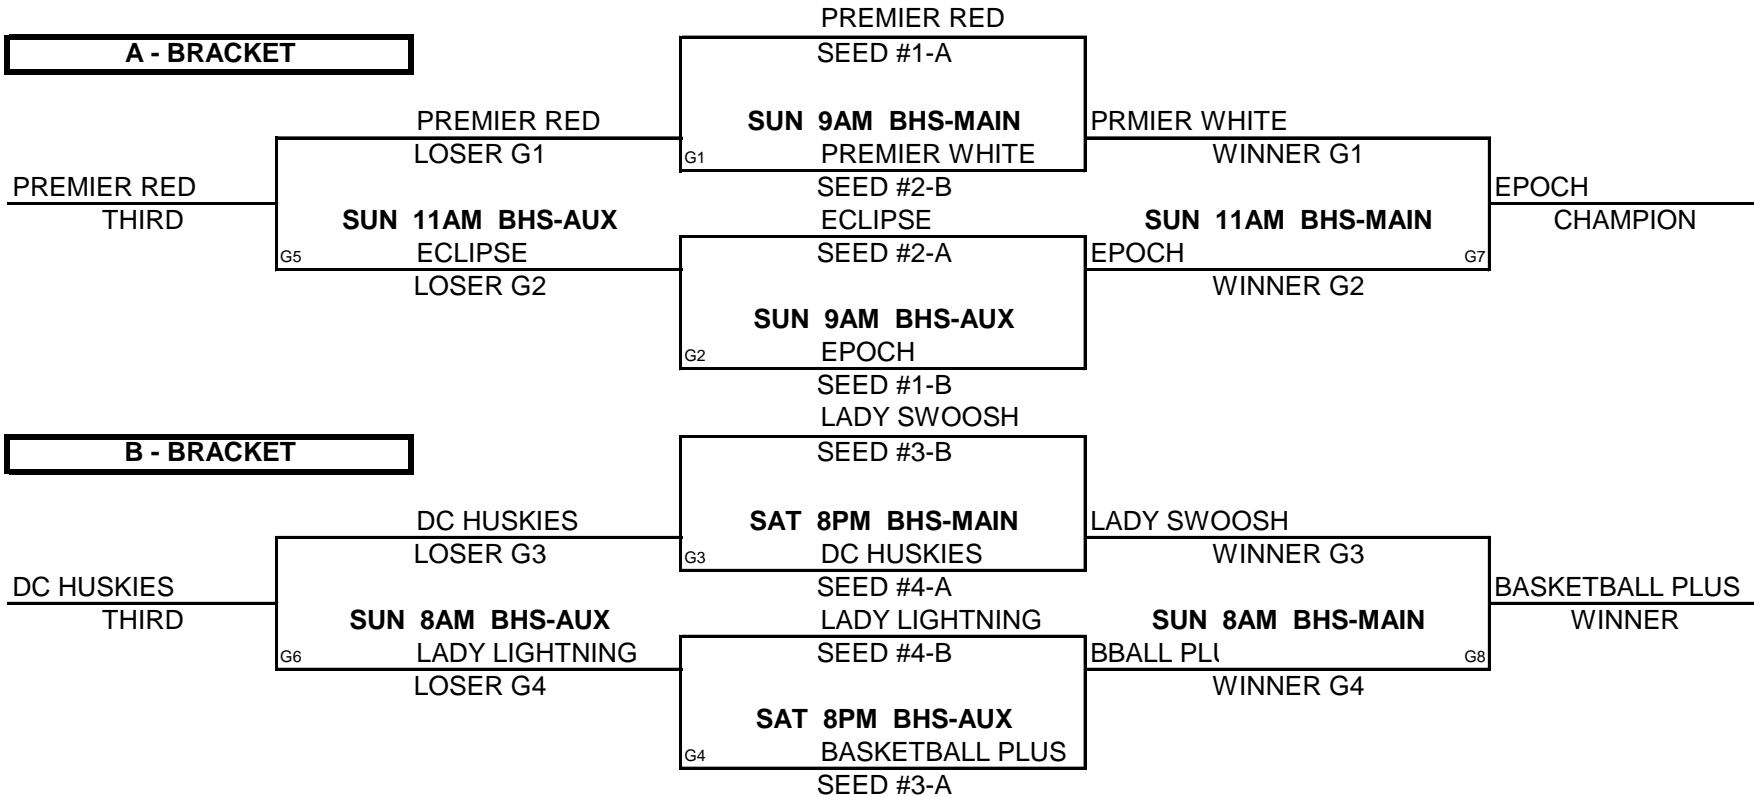

PREMIERE MAYB TOURNAMENT

7TH GRADE GIRLS DIVISION

POOL A

WINS   LOSSES

(1)	ECLIPSE	11	1
(2)	BASKETBALL PLUS	1	11
(3)	DC HUSKIES		111
(4)	PREMIER U13 RED	111	

POOL B

WINS   LOSSES

(1)	PREMIER U13 WHITE	11	1
(2)	LADY SWOOSH	1	11
(3)	LADY LIGHTNING		111
(4)	EPOCH	111	

POOL PLAY ROUND

A-1	VS	A-2	FRI	6PM	BHS-AUX	B-1	VS	B-2	FRI	7PM	BHS-AUX
A-3	VS	A-4	FRI	8PM	BHS-AUX	B-3	VS	B-4	SAT	1PM	BHS-AUX
A-2	VS	A-3	SAT	2PM	BHS-AUX	B-2	VS	B-3	SAT	3PM	BHS-AUX
A-1	VS	A-4	SAT	3PM	BHS-MAIN	B-1	VS	B-4	SAT	4PM	BHS-MAIN
A-1	VS	A-3	SAT	4PM	BHS-AUX	B-1	VS	B-3	SAT	5PM	BHS-MAIN
A-2	VS	A-4	SAT	6PM	BHS-MAIN	B-2	VS	B-4	SAT	6PM	BHS-AUX

CHAMPIONSHIP ROUND

NOTE: TIE BREAKER
1 - HEAD TO HEAD
2 - POINT SPREAD (MAX. 15 POINTS)
3 - DEF. POINTS ALLOWED