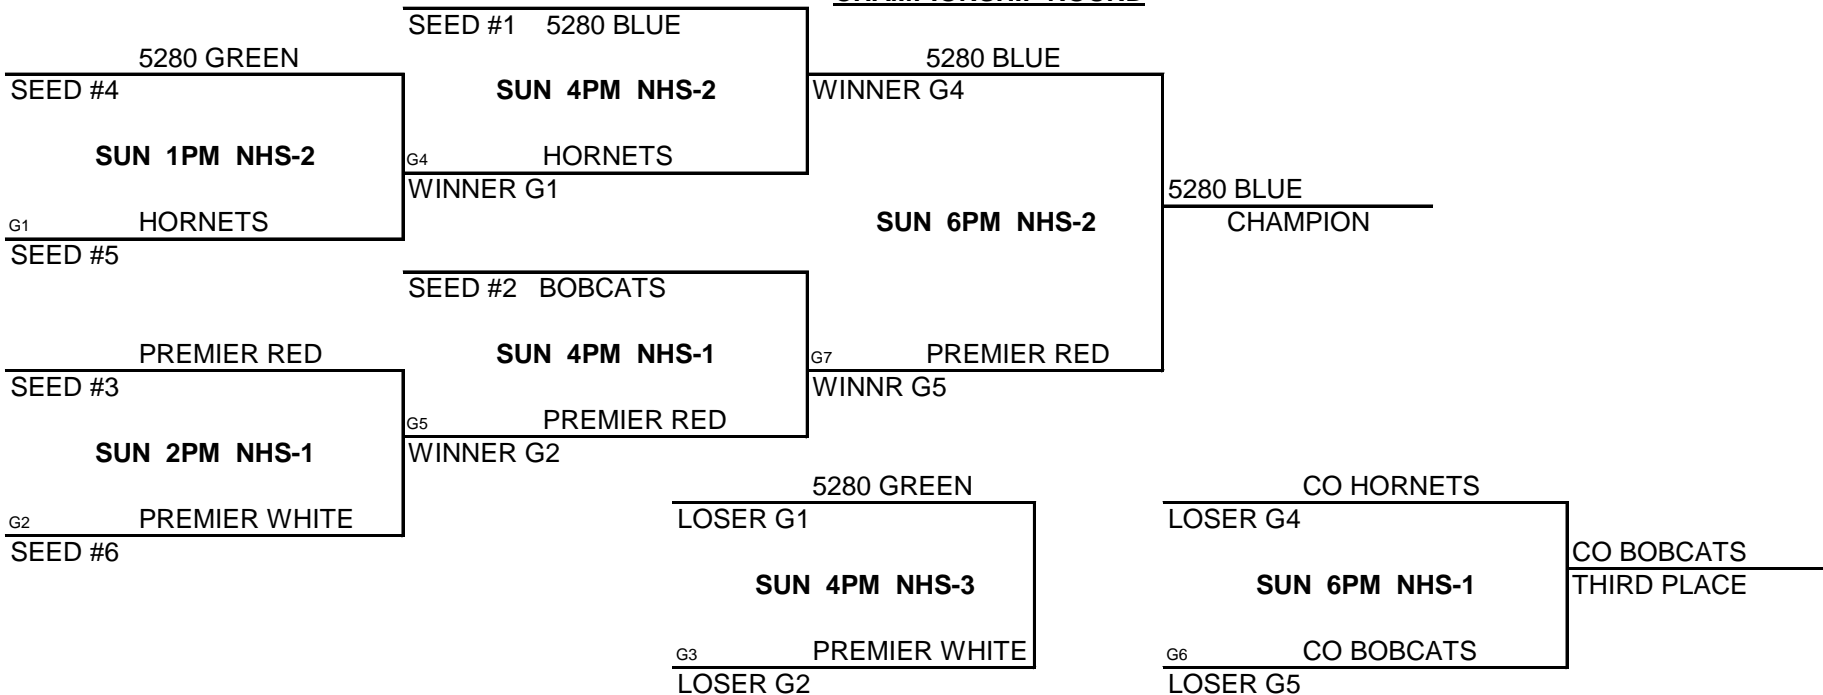

PREMIERE MAYB TOURNAMENT

5TH GRADE BOYS DIVISION

POOL A

- (1) CO HORNETS
- (2) PREMIER U11 RED
- (3) 5280 HOOPS BLUE

<u>WINS</u>	<u>LOSSES</u>
	11
1	1
11	

POOL B

- (1) CO BOBCATS
- (2) 5280 HOOPS GREEN
- (3) PREMIER U11 WHITE

<u>WINS</u>	<u>LOSSES</u>
11	
1	1
	11

POOL PLAY ROUND 1

	<u>DAY</u>	<u>TIME</u>	<u>LOCATION</u>		<u>DAY</u>	<u>TIME</u>	<u>LOCATION</u>
A-1 VS A-2	FRI	5PM	NHS-1	B-1 VS B-2	FRI	5PM	NHS-2
A-1 VS A-3	FRI	7PM	NHS-2	B-1 VS B-3	FRI	7PM	NHS-3
A-2 VS A-3	SAT	8AM	NHS-3	B-2 VS B-3	SAT	8AM	NHS-1

SEEDING ROUND

SEED #1 POOL A	VS	SEED #1 POOL B	SAT	10AM	NHS-2	Winner gets 1st seed, Loser gets 2nd seed Winner gets 3rd seed, Loser gets 4th seed Winner gets 5th seed, Loser gets 6th seed
SEED #2 POOL A	VS	SEED #2 POOL B	SAT	10AM	NHS-1	
SEED #3 POOL A	VS	SEED #3 POOL B	SAT	10AM	NHS-3	

CHAMPIONSHIP ROUND

NOTE: TIE BREAKER
1 - HEAD TO HEAD
2 - POINT SPREAD (MAX. 15 POINTS)
3 - DEF. POINTS ALLOWED