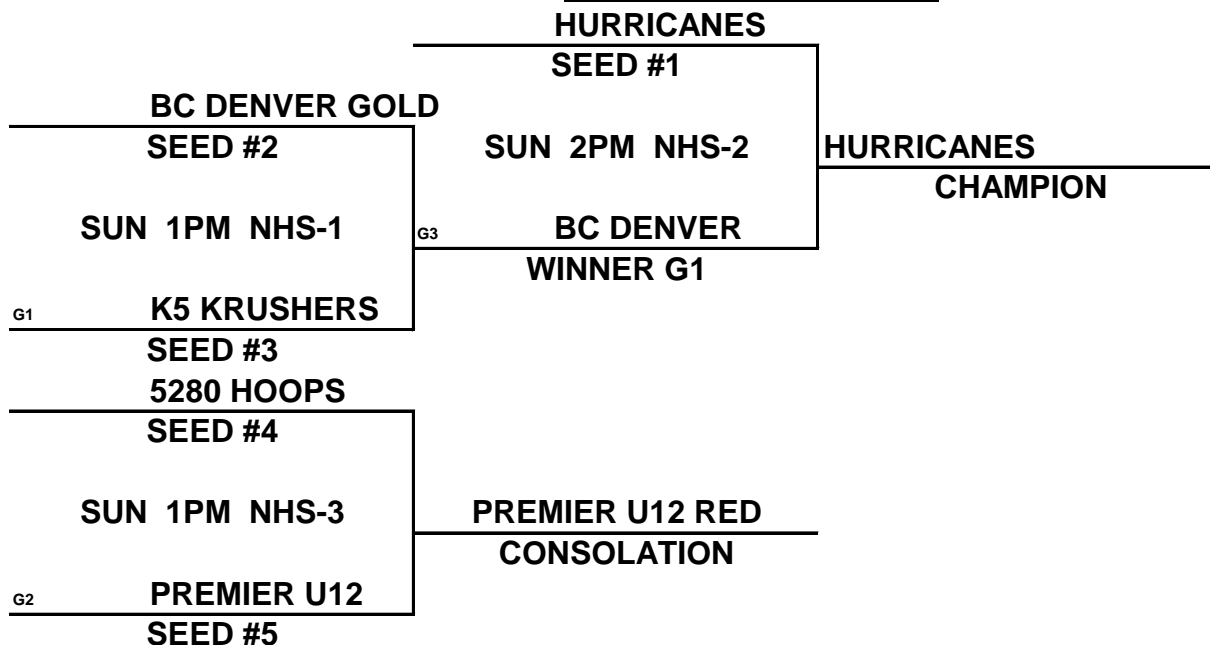

PREMIERE MAYB TOURNAMENT

6TH GRADE GIRLS DIVISION

(1)	BC DENVER GOLD
(2)	PREMIER U12 RED
(3)	K5 KRUSHERS
(4)	5280 HOOPS
(5)	HURRICANES

<u>WINS</u>	<u>LOSSES</u>
11	11
1	111
11	11
1	111
1111	

SCHEDULE

1	VS	2	FRI	5PM	NHS-3
3	VS	4	FRI	6PM	NHS-3
3	VS	5	SAT	9AM	NHS-1
2	VS	3	SAT	11AM	NHS-2
1	VS	5	SAT	11AM	NHS-3
2	VS	4	SAT	1PM	NHS-1
1	VS	3	SAT	1PM	NHS-2
2	VS	5	SUN	9AM	NHS-2
1	VS	4	SUN	9AM	NHS-3
4	VS	5	SUN	11AM	NHS-3

CHAMPIONSHIP ROUND

NOTE: TIE BREAKER

1 - HEAD TO HEAD

2 - POINT SPREAD (MAX. 15 POINTS)

3 - DEF. POINTS ALLOWED