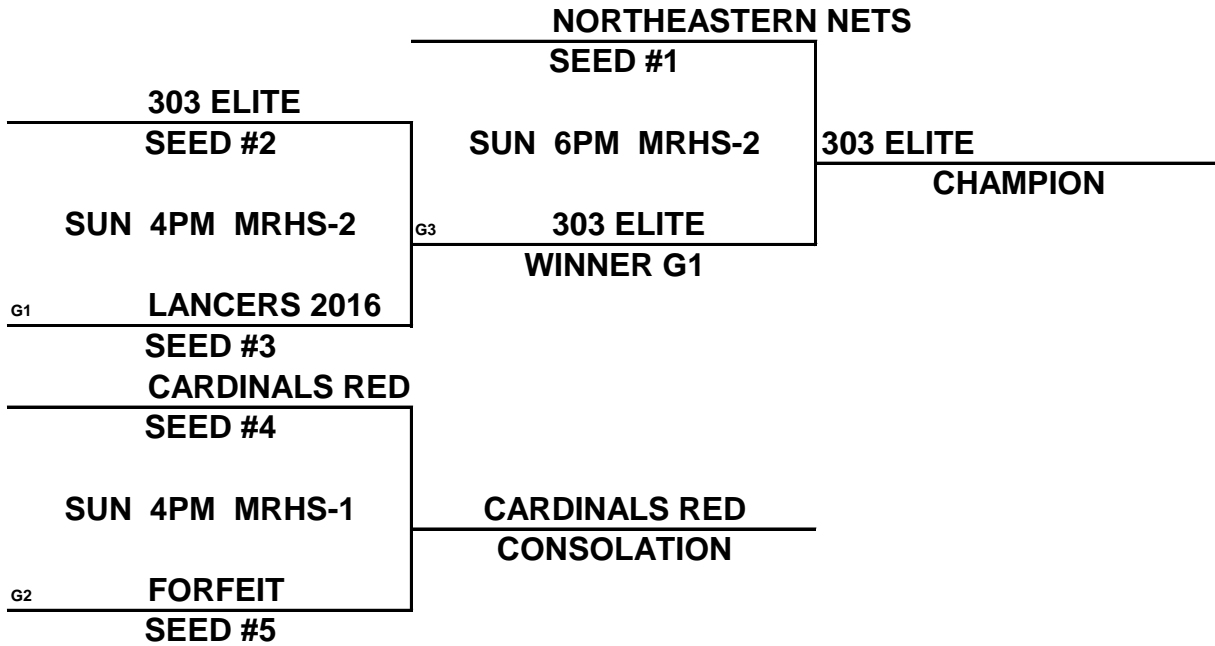

PREMIERE MAYB TOURNAMENT

11TH/12 GRADE BOYS DIVISION

(1)	303 ELITE
(2)	MINERS PREP ACADEMY
(3)	CARDINALS RED
(4)	LANCERS 2016
(5)	NORTHEASTERN NETS

<u>WINS</u>	<u>LOSSES</u>
111	1
	1111
11	11
11	11
111	1

SCHEDULE

1	VS	2	FRI	9PM	MRHS-1
3	VS	4	FRI	9PM	MRHS-2
1	VS	5	SAT	3PM	MRHS-1
2	VS	3	SAT	3PM	MRHS-2
4	VS	5	SAT	5PM	MRHS-2
2	VS	4	SAT	7PM	MRHS-2
1	VS	3	SAT	7PM	MRHS-3
2	VS	5	SAT	8PM	MRHS-2
1	VS	4	SAT	8PM	MRHS-3
3	VS	5	SAT	9PM	MRHS-1

CHAMPIONSHIP ROUND

NOTE: TIE BREAKER
1 - HEAD TO HEAD
2 - POINT SPREAD (MAX. 15 POINTS)
3 - DEF. POINTS ALLOWED