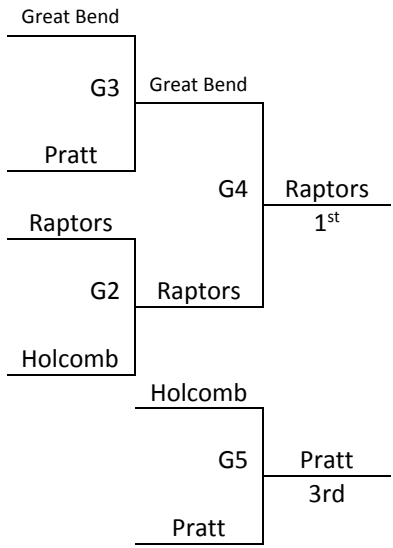

Great Bend/Ellinwood, KS – MAYB
June 28-29, 2014
9th/10th Grade Boys

<u>Pool A</u>	<u>W</u>	<u>L</u>
1. TB Titans – Not Coming		
2. Pratt Gold	I	II
3. Great Bend	II	I
4. Holcomb #3		III
5. Raptors	III	

Saturday	PAC 1	GB HS	GB MS 2
8:00	Open	-	Open
9:00	-	-	-
10:00	2-3	4-5	-
11:00	-	-	-
12:00	-	-	-
1:00	-	2-4	-
2:00	-	-	-
3:00	-	-	-
4:00	-	3-5	-
5:00	-	Open	-
6:00	-	3-4	-
7:00	-	2-5	-
8:00	-	Open	-
9:00	-	-	-
Sunday	PAC 2	GB HS	GB MS 2
8:00	-	Open	-
9:00	-	-	-
10:00	-	-	-
11:00	-	-	-
12:00	-	G2	-
1:00	-	G3	-
2:00	-	-	-
3:00	-	G4	-
4:00	-	G5	-
5:00	-	-	-

Bracket A