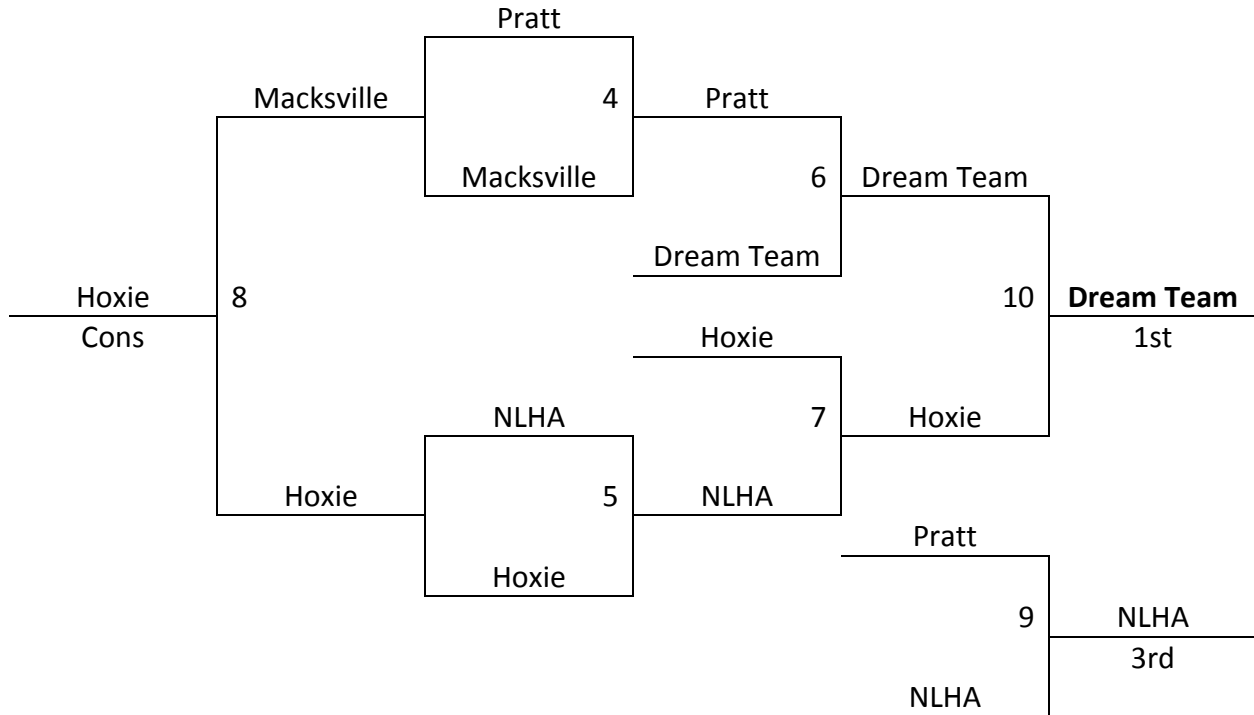

Great Bend/Ellinwood, KS – MAYB
June 28-29, 2014
7th/8th Grade Girls

Bracket A