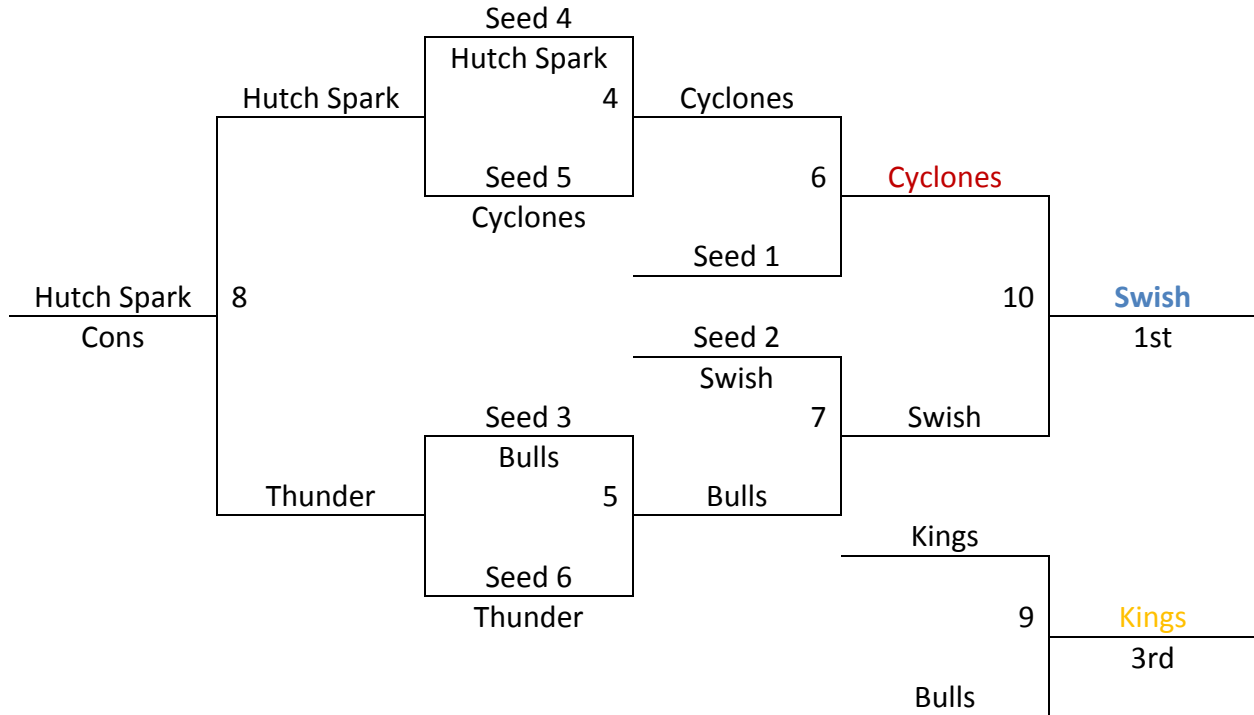

Great Bend/Ellinwood, KS – MAYB

June 29-30, 2013

4th/5th Grade Boys

Bracket A