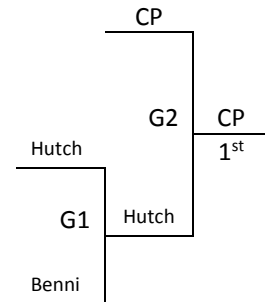

Great Bend/Ellinwood, KS – MAYB

June 28-29, 2014

7th/8th Grade Boys

<u>Pool A</u>	<u>W</u>	<u>L</u>
1. Central Plains	II	
2. Bennington		II
3. Hutch Fusion	I	I

This is a 3 team, 3 game guarantee tournament on Saturday Only
Because this is a 7/8 division – we will use the 28.5” ball

Saturday	PAC 2	GB MS 1	GB MS 2
8:00	-	-	-
9:00	-	-	-
10:00	-	-	1-2
11:00	-	-	-
12:00	-	-	-
1:00	-	2-3	-
2:00	-	-	-
3:00	1-3	-	-
4:00	-	-	-
5:00	-	-	G1
6:00	-	-	-
7:00	-	-	G2
8:00	-	-	-
9:00	-	-	-
Sunday	PAC 2	GB MS 1	GB MS 2
8:00	-	-	-
9:00	-	-	-
10:00	-	-	-
11:00	-	-	-
12:00	-	-	-
1:00	-	-	-
2:00	-	-	-
3:00	-	-	-
4:00	-	-	-
5:00	-	-	-

Bracket A