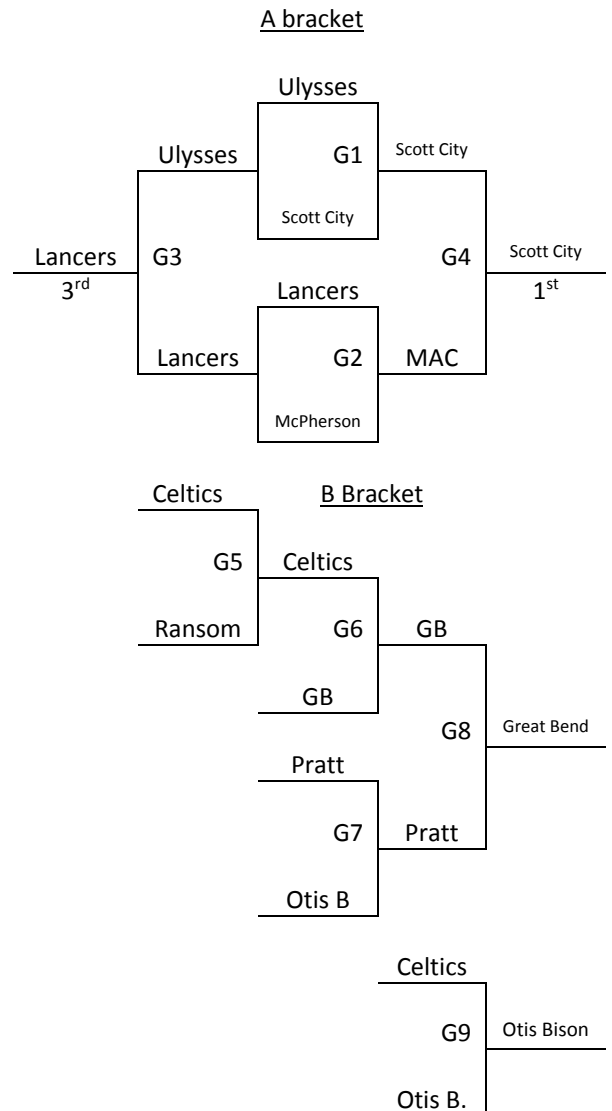

Great Bend/Ellinwood, KS – MAYB
June 28-29, 2014
11th/12th Grade Boys

<u>Pool A</u>	<u>W</u>	<u>L</u>	<u>Pool B</u>	<u>W</u>	<u>L</u>
1. Lancers	II	I	5. McPherson	IIII	
2. Ulysses Tigers	III		6. Great Bend	II	II
3. TC Celtics		III	7. Scott City	III	I
4. Pratt Green	I	II	8. Otis Bison Cougars	I	III
			9. Bazine-Ransom Red Bullz		IIII

Top 2 teams in each Pool to Bracket A, Others to Bracket B.

Saturday	PAC 1	PAC 2	GB HS	GB MS 1	GB MS 2
8:00	-	7-9	3-4	-	-
9:00	-	-	5-8	-	-
10:00	-	6-9	-	-	-
11:00	-	5-7	1-2	-	-
12:00	-	-	6-8	-	-
1:00	-	-	-	-	-
2:00	-	-	1-3	-	-
3:00	-	-	2-4	-	-
4:00	7-8	-	-	-	-
5:00	-	5-9	-	-	-
6:00	-	6-7	-	-	-
7:00	-	8-9	-	-	-
8:00	-	5-6	-	-	-
9:00	-	2-3	1-4	-	-
Sunday	PAC 1	PAC 2	GB HS	GB MS 1	GB MS 2
8:00	-	-	-	-	-
9:00	-	-	G5	-	-
10:00	-	-	-	-	-
11:00	-	-	-	-	-
12:00	-	-	-	-	-
1:00	-	-	-	G6	G7
2:00	G1	G2	-	-	-
3:00	-	-	-	G8	G9
4:00	G3	G4	-	-	-
5:00	-	-	-	-	-