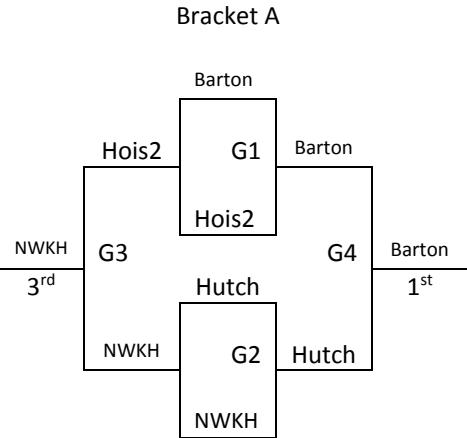

Great Bend/Ellinwood, KS – MAYB
June 28-29, 2014
6th Grade Boys

<u>Pool A</u>	<u>W</u>	<u>L</u>
1. Barton Blazers	III	
2. Hoisington 2		III
3. Hutch Jr Celtics	II	I
4. NW Kansas Hoopsters	I	II

Saturday	PAC 1	PAC 2	GB MS 1	GB MS 2
8:00	-	-	-	-
9:00	-	-	-	-
10:00	-	-	1-2	-
11:00	-	-	-	-
12:00	-	-	3-4	-
1:00	-	-	-	-
2:00	-	2-3	1-4	-
3:00	-	-	-	-
4:00	-	-	-	1-3
5:00	-	-	-	-
6:00	-	-	-	-
7:00	-	-	2-4	-
8:00	-	-	-	-
9:00	-	-	-	-
Sunday	PAC 1	PAC 2	GB MS 1	GB MS 2
8:00	-	-	-	-
9:00	G1	G2	-	-
10:00	-	-	-	-
11:00	G3	G4	-	-
12:00	-	-	-	-
1:00	-	-	-	-
2:00	-	-	-	-
3:00	-	-	-	-
4:00	-	-	-	-
5:00	-	-	-	-