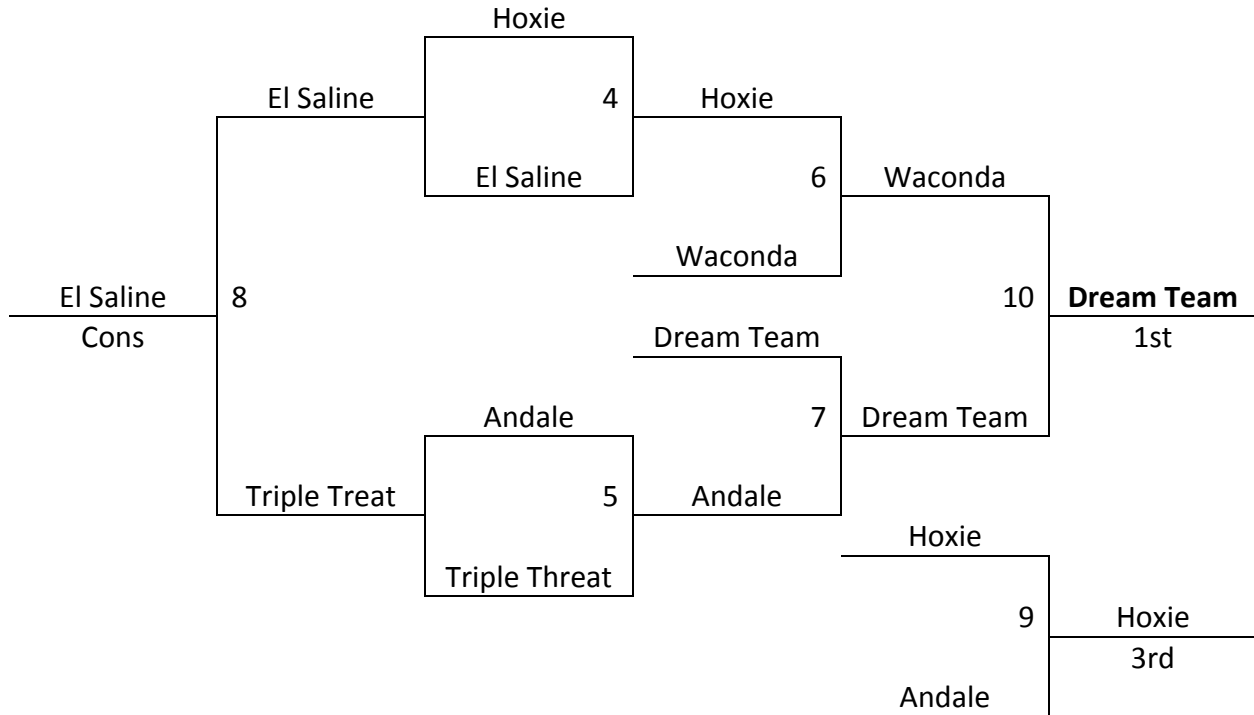

Great Bend/Ellinwood, KS – MAYB
June 28-29, 2014
HS Girls

Bracket A

Great Bend/Ellinwood, KS – MAYB

June 28-29, 2014

Gym Master

Saturday	PAC 1	PAC 2	Great Bend HS	Great Bend MS 1	Great Bend MS 2
8:00	10B	12B	12B	5B	10B
9:00	HSG	8G	12B	5B	8G
10:00	10B	12B	10B	6B	8B
11:00	HSG	12B	12B	8G	5B
12:00	HSG	5B	12B	6B	6G
1:00	8G	5B	10B	8B	6G
2:00	8G	6B	12B	6B	5B
3:00	HSG	8B	12B	8G	6G
4:00	12B	6G	10B	5B	6B
5:00	HSG	12B	10B	5B	8B
6:00	8G	12B	10B	5B	HSG
7:00	8G	12B	10B	6B	8B
8:00	8G	12B	10B	6G	6G
9:00	HSG	12B	12B	HSG	HSG
Sunday	PAC 1	PAC 2	Great Bend HS	Great Bend MS 1	Great Bend MS 2
8:00	5B	5B	10B	6G	6G
9:00	6B	6B	12B	8G	8G
10:00	5B	5B	HSG	6G	6G
11:00	6B	6B	HSG	8G	8G
12:00	5B	5B	10B	5B	8G
1:00	HSG	HSG	10B	12B	12B
2:00	12B	12B	HSG	8G	8G
3:00	HSG	HSG	10B	12B	12B
4:00	12B	12B	10B