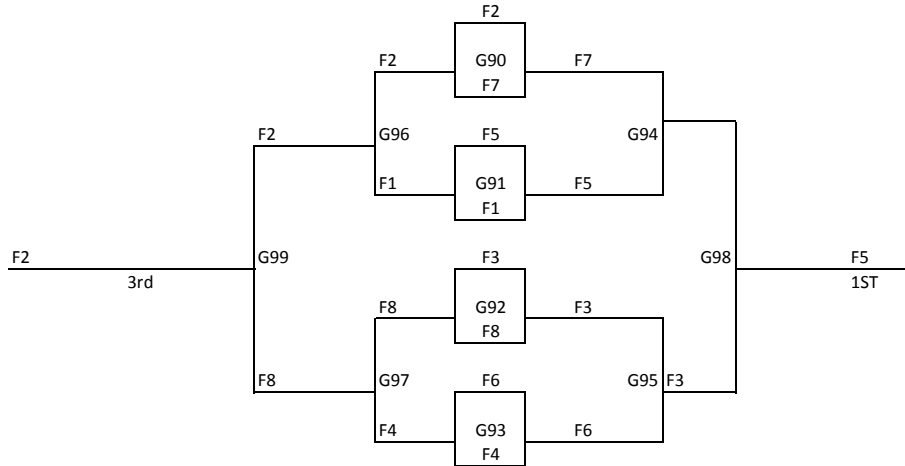

Play is round robin to determine seeding for bracket play below

**11TH/12TH BOYS**

**Pool Play Results**

	Game 1	Game 2	Game3	Game 4	Seed #
D2	ACP				
D3	KILLEEN REBELS				
D4	INTENSITY - TX				
D5	FURY 2019				
Game 49	D2 VS D3				
GAME 50	D2 VS D4				
GAME 51	D2 VS D5				
GAME 52	D3 VS D4				
GAME 53	D3 VS D5				
GAME 54	D4 VS D5				

Play is round robin to determine seeding for bracket play below

**8TH GIRLS**

**Pool Play Results**

	Seed #	Gm 1	Gm 2		Seed #	Gm 1	Gm 2
E1	POOL A			E4	POOL B		
E2	LADY WARRIORS 2018			E5	MC TEXAS LADY ELITE		
E3	LH SWOOSH			E6	DRIPPING SPRINGS SELECT		
	MANOR LADY FALCONS			E7	GROESBECK		
					FURY 2019 - GB		

2 pool games to determine seeding in bracket play

Game 59	E1 VS E2	GAME 62	E4 VS E5
GAME 60	E1 VS E3	GAME 63	E6 VS E7
GAME 61	E2 VS E3	GAME 64	E4 VS E7
		GAME 65	E5 VS E6

NOTE: G69 IS A BYE AND WILLNOT SHOW ON MASTER SCGEDULE

**9TH/10TH GIRLS**

Pool Play Results

		Game 1	Game 2	Game 3		Game 1	Game 2	
	POOL A				Pool B			
F1	LADY ELKS				F5	AUSTIN SILVER ELITE		
F2	FURY 2017				F6	EV ELITE		
F3	LT TEXAS LIMITED				F7	DRIPPING SPRINGS SELECT		
F4	LOUISIANA HEAT				F8	MARION		
3 pool games to determine seeding								
Game 78	F1 VS F2	GAME 81	F2 VS F3		GAME 84	F5 VS F6	GAME 87	F6 VS F7
GAME 79	F1 VS F3	GAME 82	F2 VS F4		GAME 85	F5 VS F7	GAME 88	F6 VS F8
GAME 80	F1 VS F4	GAME 83	F3 VS F4		GAME 86	F5 VS F8	GAME 89	F7 VS F8