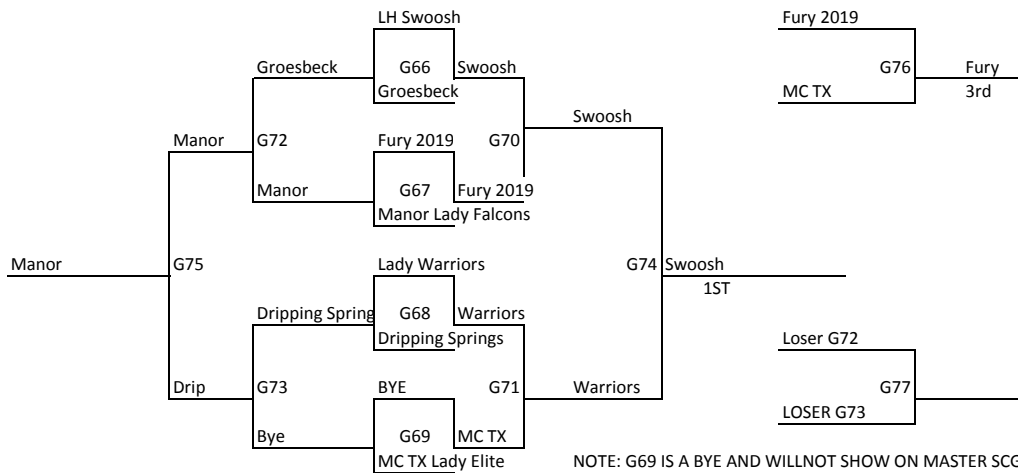

**Pool Play Results**

**9TH/10TH BOYS**

	Game 1	Game 2	Game 3	Game 4	Seed #
C1	WARRIORS - GEORGETOWN				
C2	BAYOU CITY SELECT BULLS				
C3	FLORESVILLE TIGERS				
C4	ROCKET LAUNCH				
C5	FURY 2017				
GAME 31	C1 VS C2	GAME 36	C2 VS C4		
GAME 32	C1 VS C3	GAME 37	C2 VS C5		
GAME 33	C1 VS C4	GAME 38	C3 VS C4		
GAME 34	C1 VS C5	GAME 39	C3 VS C5		
GAME 35	C2 VS C3	GAME 40	C4 VS C5		

Play is round robin to determine seeding for bracket play below

**11TH/12TH BOYS**

**Pool Play Results**

	Game 1	Game 2	Game3	Game 4	Seed #
D2	ACP				
D3	KILLEEN REBELS				
D4	INTENSITY - TX				
D5	FURY 2019				
Game 49	D2 VS D3				
GAME 50	D2 VS D4				
GAME 51	D2 VS D5				
GAME 52	D3 VS D4				
GAME 53	D3 VS D5				
GAME 54	D4 VS D5				

Play is round robin to determine seeding for bracket play below

**8TH GIRLS**

**Pool Play Results**

	Seed #	Gm 1	Gm 2		Seed #	Gm 1	Gm 2
E1	POOL A			E4	POOL B		
E2	LADY WARRIORS 2018			E5	MC TEXAS LADY ELITE		
E3	LH SWOOSH			E6	DRIPPING SPRINGS SELECT		
	MANOR LADY FALCONS			E7	GROESBECK		
					FURY 2019 - GB		

2 pool games to determine seeding in bracket play

Game 59	E1 VS E2	GAME 62	E4 VS E5
GAME 60	E1 VS E3	GAME 63	E6 VS E7
GAME 61	E2 VS E3	GAME 64	E4 VS E7
		GAME 65	E5 VS E6

NOTE: G69 IS A BYE AND WILLNOT SHOW ON MASTER SCGEDULE