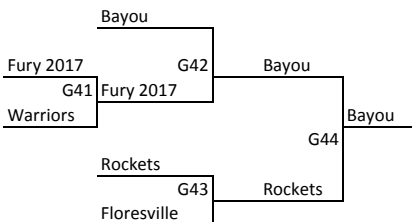

**Pool Play Results**

**7TH/8TH BOYS**

Place		W	L	
B1	KILLEEN SHOWTIME ELITE	2	3	
B2	STORM ELITE	3	2	
B3	AUSTIN WILDCAT ELITE 2019	0	5	
B4	AUSTIN WILDCAT ELITE 2018	2	3	
B5	MC TEXAS ELITE	4	1	2nd
B6	JAMMERS 2018	4	1	1st

Play is round robin - 1st and 2nd place determined by best record with MAYB tiebreaking procedures

GAME 16	B1 VS B2	GAME 23	B2 VS B5
GAME 17	B1 VS B3	GAME 24	B2 VS B6
GAME 18	B1 VS B4	GAME 25	B3 VS B4
GAME 19	B1 VS B5	GAME 26	B3 VS B5
GAME 20	B1 VS B6	GAME 27	B3 VS B6
GAME 21	B2 VS B3	GAME 28	B4 VS B5
GAME 22	B2 VS B4	GAME 29	B4 VS B6
		GAME 30	B5 VS B6

**Pool Play Results**

**9TH/10TH BOYS**

	Game 1	Game 2	Game 3	Game 4	Seed #
C1	WARRIORS - GEORGETOWN				
C2	BAYOU CITY SELECT BULLS				
C3	FLORESVILLE TIGERS				
C4	ROCKET LAUNCH				
C5	FURY 2017				
GAME 31	C1 VS C2	GAME 36	C2 VS C4		
GAME 32	C1 VS C3	GAME 37	C2 VS C5		
GAME 33	C1 VS C4	GAME 38	C3 VS C4		
GAME 34	C1 VS C5	GAME 39	C3 VS C5		
GAME 35	C2 VS C3	GAME 40	C4 VS C5		

Play is round robin to determine seeding for bracket play below

**11TH/12TH BOYS**

**Pool Play Results**

	Game 1	Game 2	Game3	Game 4	Seed #
D2	ACP				
D3	KILLEEN REBELS				
D4	INTENSITY - TX				
D5	FURY 2019				
Game 49	D2 VS D3				
GAME 50	D2 VS D4				
GAME 51	D2 VS D5				
GAME 52	D3 VS D4				
GAME 53	D3 VS D5				
GAME 54	D4 VS D5				