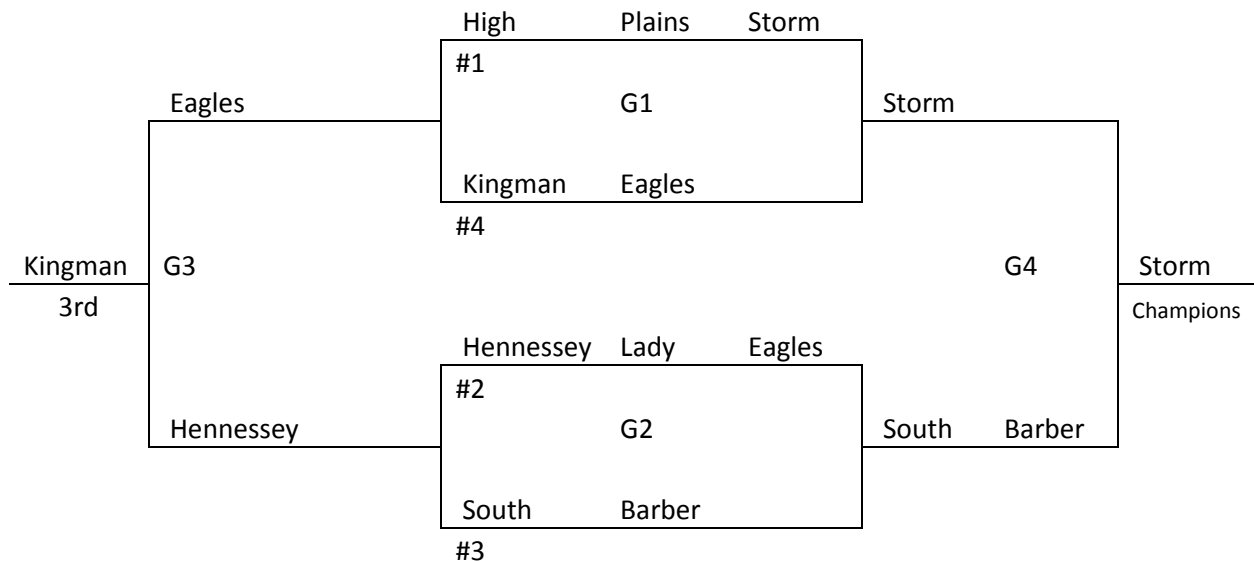

4-5 BOYS BRACKET

6-7 BOYS

Records in pool play will be used to determine seeding in tournament. In case of tie in pool play, formula used by MAYB will be used to break tie. Games played at Drummond High School (DHS), Hiway 132 South and Kansas Avenue, Drummond, 73735, Oakwood Activity Center (OAC), 401 North Oakwood, Enid 73703, and the Enid Event Center (EEC), 301 South Independence, Enid 73701. *Please be at your game at least 30 minutes ahead of game time. We will run ahead of schedule if possible.*

- 1) Enid Knights
- 2) Wichita Panthers
- 3) Okarche
- 4) Waynoka Rails

	<u>Friday</u>	<u>Saturday</u>	<u>Sunday</u>
	DHS	DHS	EEC OAC
5 p.m.	3-4	8 a.m.	8 a.m. G1
6		9	9 G2
7	1-4	10	10
8		11	11
9	1-3	12 p.m.	12:30 p.m. G3
		1	1:30 G4
		2	2
		3:30	3
		4:30	4
		5:30	

7-8 GIRLS

Records in pool play will be used to determine seeding in tournament. In case of tie in pool play, formula used by MAYB will be used to break tie. Games played at Drummond High School (DHS), Hiway 132 South and Kansas Avenue, Drummond, 73735, Oklahoma Bible Academy (OBA), 5913 West Chestnut, Enid 73703, and the Enid Event Center (EEC), 301 South Independence, Enid 73701. *Please be at your game at least 30 minutes ahead of game time. We will run ahead of schedule if possible.*

- 1) South Barber
- 2) Kingman Eagles
- 3) Hennessey Lady Eagles
- 4) High Plains Storm

	<u>Saturday</u>		<u>Sunday</u>
	<i>EEC</i>	<i>DHS</i>	<i>OBA</i> <i>DHS</i>
8 a.m.	3-4		8 a.m.
9			9
10	1-2		10
11			11
12 p.m.	1-3		12:30 p.m. G1
1	2-4		1:30 G2
2			2:30
3:30			3 G3
4:30			4 G4
5:30		1-4	
6:30		2-3	