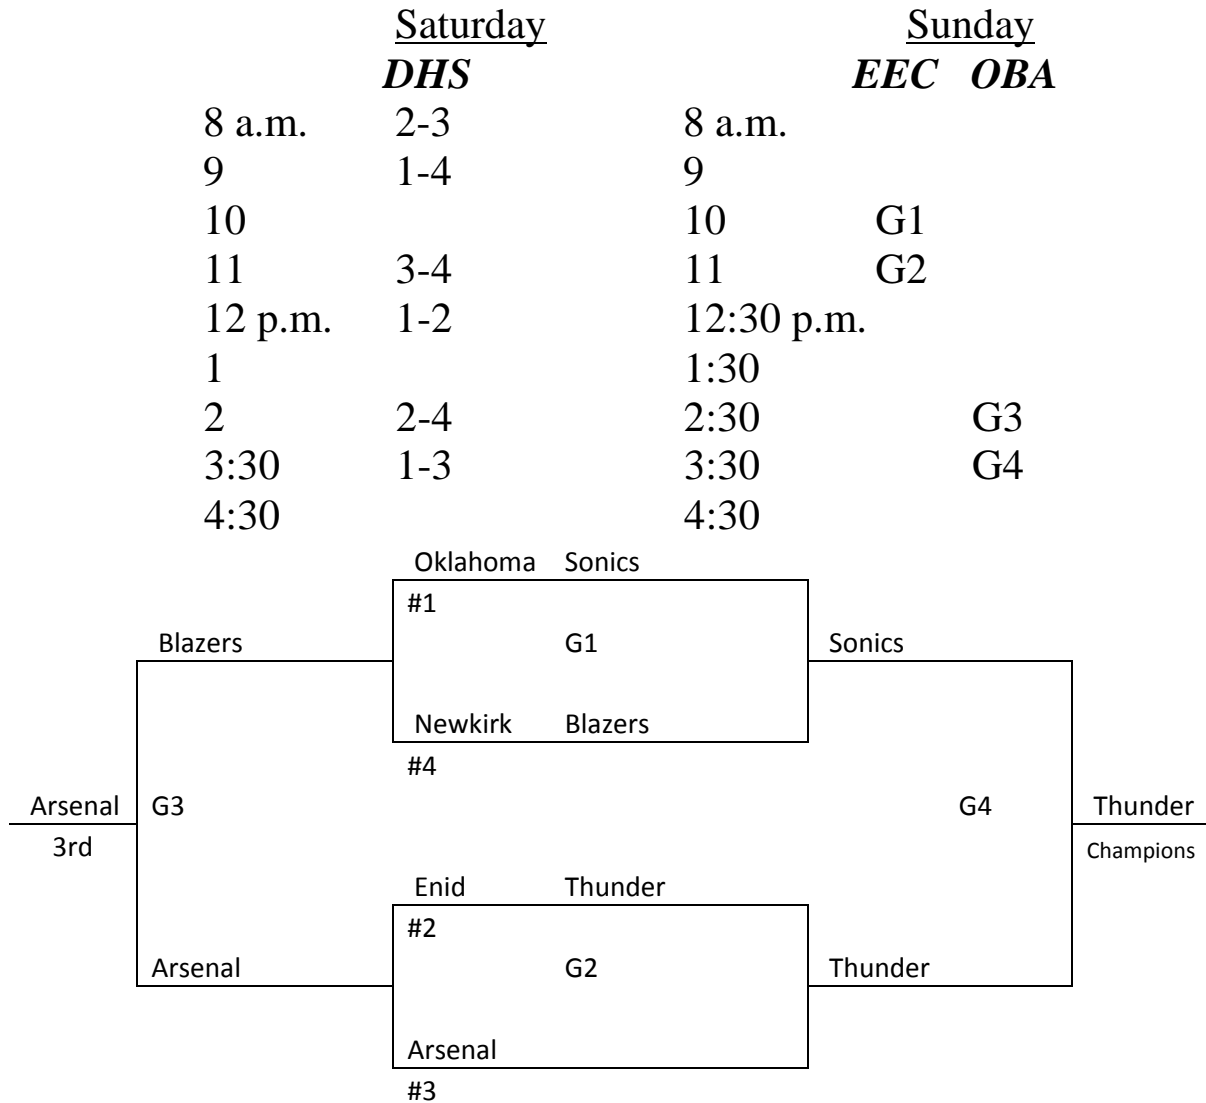

8 BOYS

Records in pool play will be used to determine seeding in tournament. In case of tie in pool play, formula used by MAYB will be used to break tie. Games played at Drummond High School (DHS), Hiway 132 South and Kansas Avenue, Drummond, 73735, Oklahoma Bible Academy (OBA), 5913 West Chestnut, Enid 73703, and the Enid Event Center (EEC), 301 South Independence, Enid 73701. *Please be at your game at least 30 minutes ahead of game time. We will run ahead of schedule if possible.*

1) Newkirk Blazers
2) Enid Thunder
3) Arsenal
4) Oklahoma Sonics