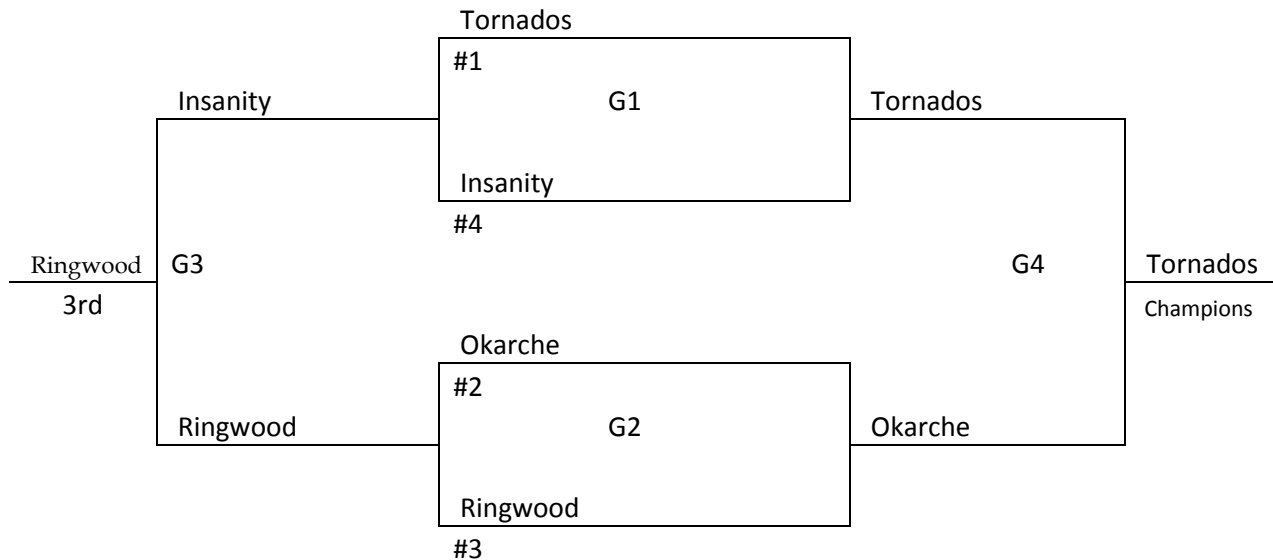

- 1) Newkirk Blazers
- 2) Enid Thunder
- 3) Arsenal
- 4) Oklahoma Sonics

9-10 GIRLS

Records in pool play will be used to determine seeding in tournament. In case of tie in pool play, formula used by MAYB will be used to break tie. Games played at Drummond High School (DHS), Hiway 132 South and Kansas Avenue, Drummond, 73735, Oakwood Activity Center (OAC), 401 North Oakwood, Enid 73703, and the Enid Event Center (EEC), 301 South Independence, Enid 73701. *Please be at your game at least 30 minutes ahead of game time. We will run ahead of schedule if possible.*

- 1) Ringwood Lady Red Devils
- 2) Tornados
- 3) Insanity
- 4) Okarche

	<u>Friday</u>	<u>Saturday</u>	<u>Sunday</u>
	<i>EEC</i>	<i>EEC OAC</i>	<i>DHS</i>
5 p.m.	1-3	8 a.m.	8 a.m. G3
6		9	9 G4
7	3-4	10	10
8		11	11
9	1-4	12 p.m.	12:30 p.m.
		1	1:30
		2	2:30
		3:30	3
		4:30	4
		5:30	
		6:30	
		7:30	
			G1
			G2