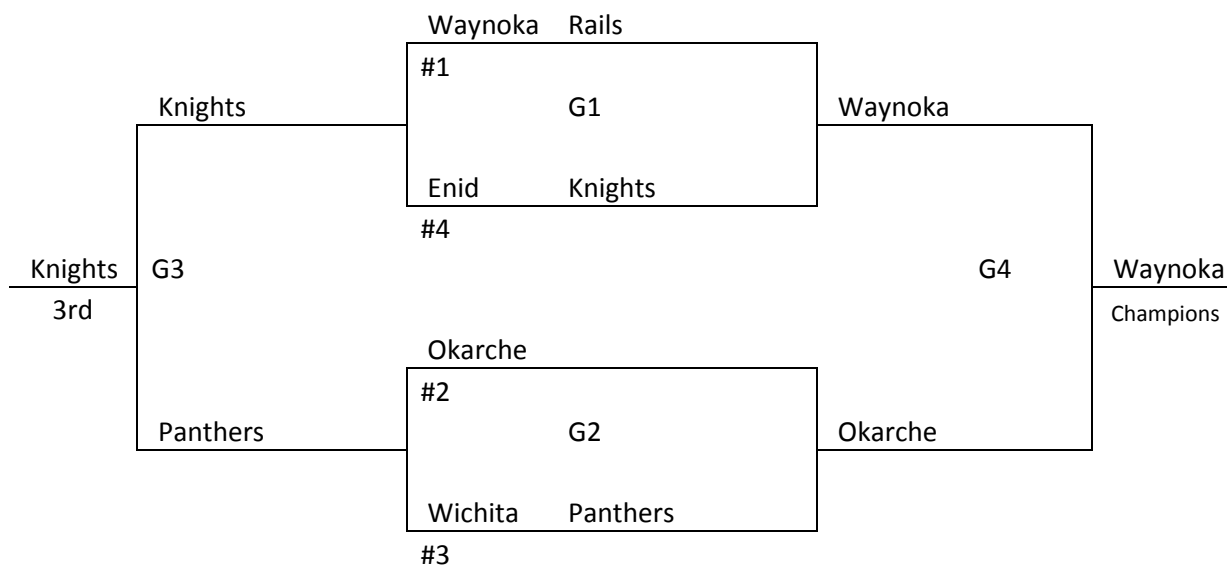

4-5 BOYS BRACKET

6-7 BOYS

Records in pool play will be used to determine seeding in tournament. In case of tie in pool play, formula used by MAYB will be used to break tie. Games played at Drummond High School (DHS), Hiway 132 South and Kansas Avenue, Drummond, 73735, Oakwood Activity Center (OAC), 401 North Oakwood, Enid 73703, and the Enid Event Center (EEC), 301 South Independence, Enid 73701. *Please be at your game at least 30 minutes ahead of game time. We will run ahead of schedule if possible.*

- 1) Enid Knights
- 2) Wichita Panthers
- 3) Okarche
- 4) Waynoka Rails

	<u>Friday</u>	<u>Saturday</u>	<u>Sunday</u>
	DHS	DHS	EEC OAC
5 p.m.	3-4	8 a.m.	8 a.m. G1
6		9	9 G2
7	1-4	10	10
8		11	11
9	1-3	12 p.m.	12:30 p.m. G3
		1	1:30 G4
		2	2
		3:30	3
		4:30	4
		5:30	

7-8 GIRLS

Records in pool play will be used to determine seeding in tournament. In case of tie in pool play, formula used by MAYB will be used to break tie. Games played at Drummond High School (DHS), Hiway 132 South and Kansas Avenue, Drummond, 73735, Oklahoma Bible Academy (OBA), 5913 West Chestnut, Enid 73703, and the Enid Event Center (EEC), 301 South Independence, Enid 73701. *Please be at your game at least 30 minutes ahead of game time. We will run ahead of schedule if possible.*