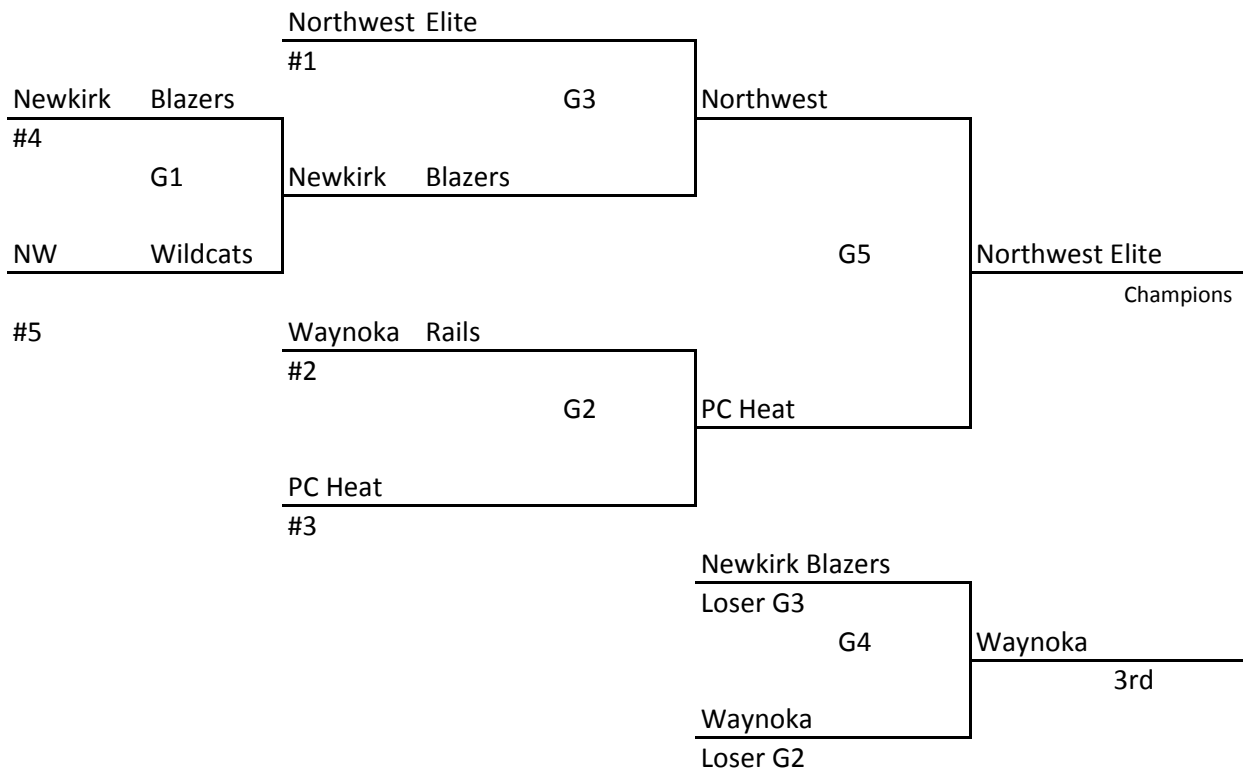

4-5 BOYS BRACKET

6-7 BOYS

Records in pool play will be used to determine seeding in tournament. In case of tie in pool play, formula used by MAYB will be used to break tie. Games played at Drummond High School (DHS), Hiway 132 South and Kansas Avenue, Drummond, 73735, Oakwood Activity Center (OAC), 401 North Oakwood, Enid 73703, and the Enid Event Center (EEC), 301 South Independence, Enid 73701. *Please be at your game at least 30 minutes ahead of game time. We will run ahead of schedule if possible.*

- 1) Enid Knights
- 2) Wichita Panthers
- 3) Okarche
- 4) Waynoka Rails

	<u>Friday</u>	<u>Saturday</u>	<u>Sunday</u>
	DHS	DHS	EEC OAC
5 p.m.	3-4	8 a.m.	8 a.m. G1
6		9	9 G2
7	1-4	10	10
8		11	11
9	1-3	12 p.m.	12:30 p.m. G3
		1	1:30 G4
		2	2
		3:30	3
		4:30	4
		5:30	

7-8 GIRLS

Records in pool play will be used to determine seeding in tournament. In case of tie in pool play, formula used by MAYB will be used to break tie. Games played at Drummond High School (DHS), Hiway 132 South and Kansas Avenue, Drummond, 73735, Oklahoma Bible Academy (OBA), 5913 West Chestnut, Enid 73703, and the Enid Event Center (EEC), 301 South Independence, Enid 73701. *Please be at your game at least 30 minutes ahead of game time. We will run ahead of schedule if possible.*