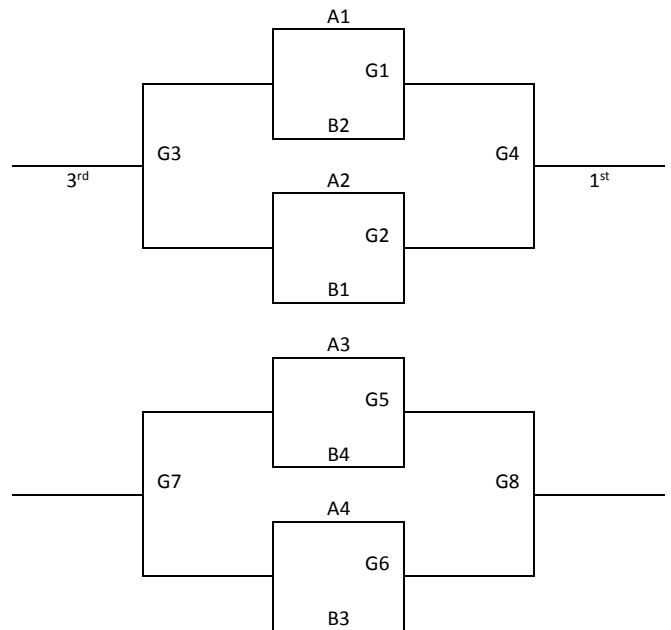

Saturday	Fountain 1	Fountain 2
8:00		
9:00		
10:00		
11:00		
12:00		
1:00		
2:00	1-2	3-4
3:00		
4:00	1-4	2-3
5:00		
6:00	1-3	2-4
7:00		
8:00		
9:00		
Sunday		
8:00		
9:00		
10:00		
11:00		
12:00	G1	G2
1:00		
2:00	G4	G3
3:00		
4:00		
5:00		
6:00		

All Games Played at Fountain High School

CO Springs
 July 26-27, 2014
 11-12th Grade Boys

Pool A	W	L
1. Lions		
2. Shock		
3. Dimension Basketball		
4. Pueblo Flight		

All teams to bracket play. Ties are broken head to head for two way and with a coin flip for three way

Saturday	Fountain 1	Fountain 2
8:00		
9:00		
10:00		
11:00		
12:00		
1:00		
2:00		
3:00	1-2	3-4
4:00		
5:00	1-3	2-4
6:00		
7:00		
8:00	1-4	2-3
9:00		
Sunday		
8:00		
9:00		
10:00		
11:00		
12:00		
1:00	G1	G2
2:00		
3:00	G4	G3
4:00		
5:00		
6:00		

Top 2 teams from each pool advance to bracket A, others go to bracket B. Ties are broken with head to head for 2 way ties and coin flip for 3 way.

Saturday	PC 1	PC 2	Fountain 2	Big House
8:00	1-2	3-4		
9:00				
10:00				
11:00	5-6	7-8		
12:00				
1:00				1-3
2:00	5-7	6-8		2-4
3:00				
4:00				
5:00	5-8	6-7		1-4
6:00				
7:00			2-3	
8:00				
9:00				
Sunday	PC 1	PC 2	Fountain 2	Big House
8:00				
9:00				
10:00				
11:00	G1	G2		G5
12:00				G6
1:00				
2:00	G4	G3		
3:00	G8	G7		
4:00				
5:00				
6:00				