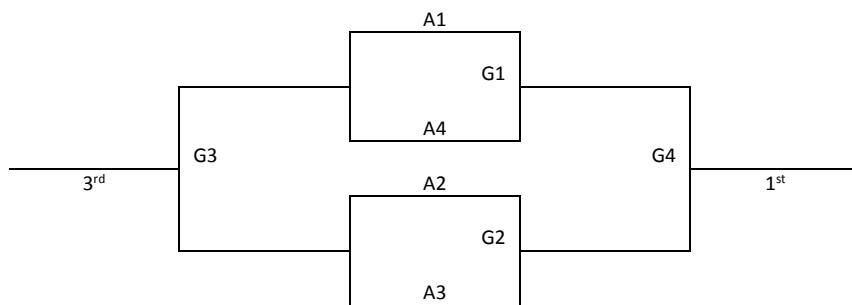

CO Springs
July 26-27, 2014
4-5th Grade Boys

Pool A	W	L
1. Colorado Rebels 5th Elite		
2. NM Blue Devils		
3. Ball Hogs		
4. Havoc		

All teams to bracket play. Ties are broken head to head for two way and with a coin flip for three way

Saturday	Fountain 1	Fountain 2
8:00	1-2	3-4
9:00		
10:00	1-3	2-4
11:00		
12:00	1-4	2-3
1:00		
2:00		
3:00		
4:00		
5:00		
6:00		
7:00		
8:00		
9:00		
Sunday		
8:00	G1	G2
9:00		
10:00	G4	G3
11:00		
12:00		
1:00		
2:00		
3:00		
4:00		
5:00		
6:00		

All Games Played at Fountain High School