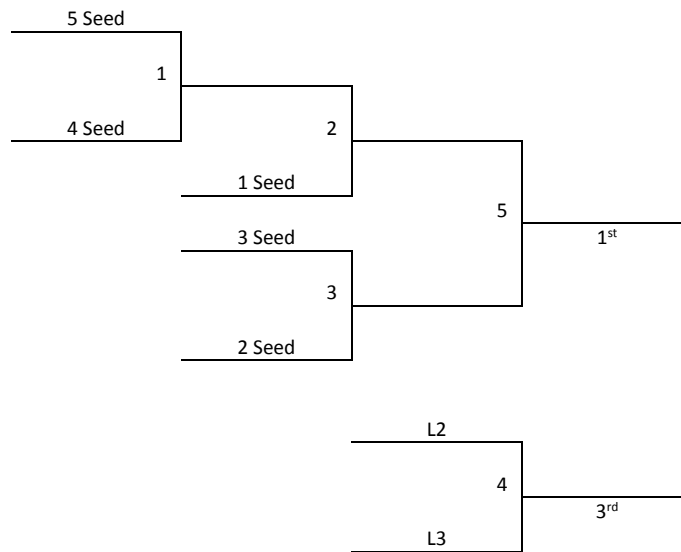

Saturday	Fountain 1	Fountain 2
8:00		
9:00		
10:00		
11:00		
12:00		
1:00		
2:00		
3:00	1-2	3-4
4:00		
5:00	1-3	2-4
6:00		
7:00		
8:00	1-4	2-3
9:00		
Sunday		
8:00		
9:00		
10:00		
11:00		
12:00		
1:00	G1	G2
2:00		
3:00	G4	G3
4:00		
5:00		
6:00		

Top 2 teams from each pool advance to bracket A, others go to bracket B. Ties are broken with head to head for 2 way ties and coin flip for 3 way.

Saturday	PC 1	PC 2	Fountain 2	Big House
8:00	1-2	3-4		
9:00				
10:00				
11:00	5-6	7-8		
12:00				
1:00				1-3
2:00	5-7	6-8		2-4
3:00				
4:00				
5:00	5-8	6-7		1-4
6:00				
7:00			2-3	
8:00				
9:00				
Sunday	PC 1	PC 2	Fountain 2	Big House
8:00				
9:00				
10:00				
11:00	G1	G2		G5
12:00				G6
1:00				
2:00	G4	G3		
3:00	G8	G7		
4:00				
5:00				
6:00				

All teams to bracket play. Ties are broken head to head for two way and with a coin flip for three way

Saturday	PC 2
8:00	
9:00	1-2
10:00	3-4
11:00	
12:00	1-5
1:00	2-3
2:00	
3:00	4-5
4:00	1-3
5:00	
6:00	2-4
7:00	3-5
8:00	1-4
9:00	2-5
Sunday	
8:00	G1
9:00	G3
10:00	G2
11:00	
12:00	G4
1:00	G5
2:00	
3:00	
4:00	
5:00	
6:00	