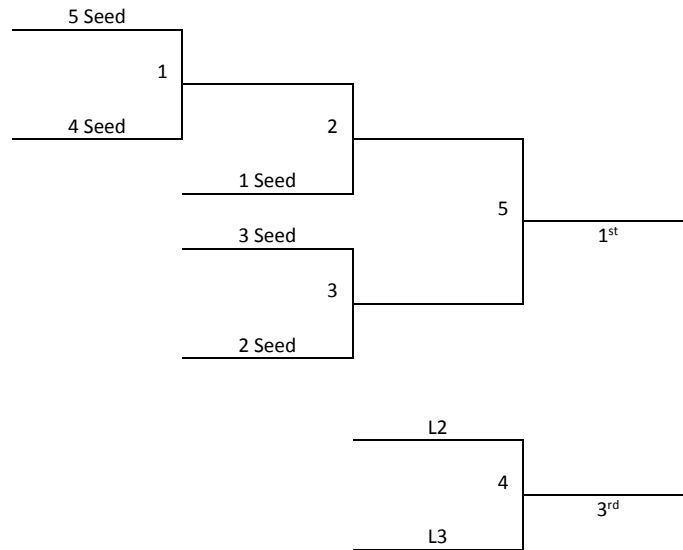

CO Springs
July 26-27, 2014
11-12th Grade Girls

Pool A	W	L
1. Pueblo Eagles		
2. Lewis Palmer		
3. Southern Stars		
4. Lady Pirates		
5. SW Kaos		

All teams to bracket play. Ties are broken head to head for two way and with a coin flip for three way

Saturday	PC 1
8:00	
9:00	1-2
10:00	3-4
11:00	
12:00	1-5
1:00	2-3
2:00	
3:00	4-5
4:00	1-3
5:00	
6:00	2-4
7:00	3-5
8:00	1-4
9:00	2-5
Sunday	
8:00	G1
9:00	G3
10:00	G2
11:00	
12:00	G4
1:00	G5
2:00	
3:00	
4:00	
5:00	
6:00