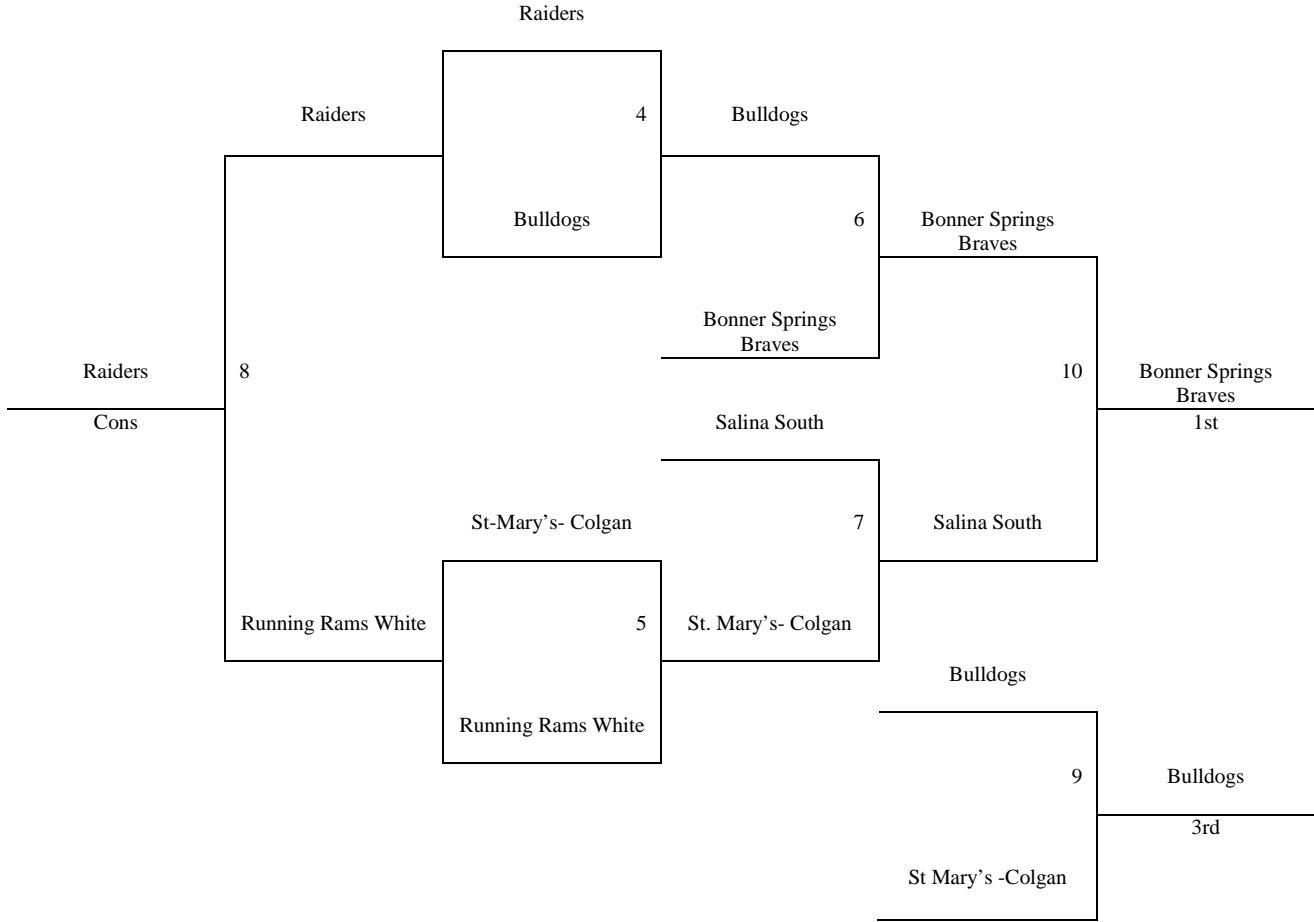

Bonner Springs, Ks – MAYB
July 11-13, 2014
11th/12th Grade Boys

<u>Pool A</u>	<u>W</u>	<u>L</u>	<u>Pts +/-</u>	<u>Seed</u>	<u>Pool B</u>	<u>W</u>	<u>L</u>	<u>Pts +/-</u>	<u>Seed</u>
18. Raiders	1	1		2	21. Running Rams White	0	2		3
19. Bonner Springs Braves	2	0		1	22 .St. Mary's-Colgan	1	1		2
20. Bulldogs	0	2		3	23. Salina South	2	0		1

All teams advance to a seeding round on Saturday
Tie Breaker – 2 way tie = Head to Head, 3 way tie = Point Differential

Seeding Round

1. **Game 1:** SEED #1 POOL A VS SEED #1 POOL B   Winner gets 1st seed, Loser gets 2nd seed
   Game 2: SEED #2 POOL A VS SEED #2 POOL B   Winner gets 3rd seed, Loser gets 4th seed
   Game 3: SEED #3 POOL A VS SEED #3 POOL B   Winner gets 5th seed, Loser gets 6th seed

PEC=Physical Education Center, BSHS=Bonner Springs HS, CMS=Clark Middle School

	PEC Ct 1	PEC Ct 2	BSHS	CMS
Saturday				
9:00	-	-	-	18-19
10:00	-	-	-	21-22
11:00	-	-	-	-
12:00	-	-	-	21-23
1:00	-	-	-	18-20
2:00	-	-	-	22-23
3:00	-	-	-	19-20
4:00	-	-	-	-
5:00	G1	G2	-	-
6:00	-	-	-	-
7:00	G3	-	-	-
8:00	-	-	-	-
9:00	-	-	-	-
Sunday				
9:00	-	-	G4	G5
10:00	-	-	-	-
11:00	-	G8	G6	G7
12:00	-	-	-	-
1:00	-	-	G10	G9
2:00	-	-	-	-
3:00	-	-	-	-
4:00	-	-	-	-
5:00	-	-	-	-

Bonner Springs, Ks – MAYB
July 11-13, 2014
11th/12th Grade Boys - Continued

Bracket A