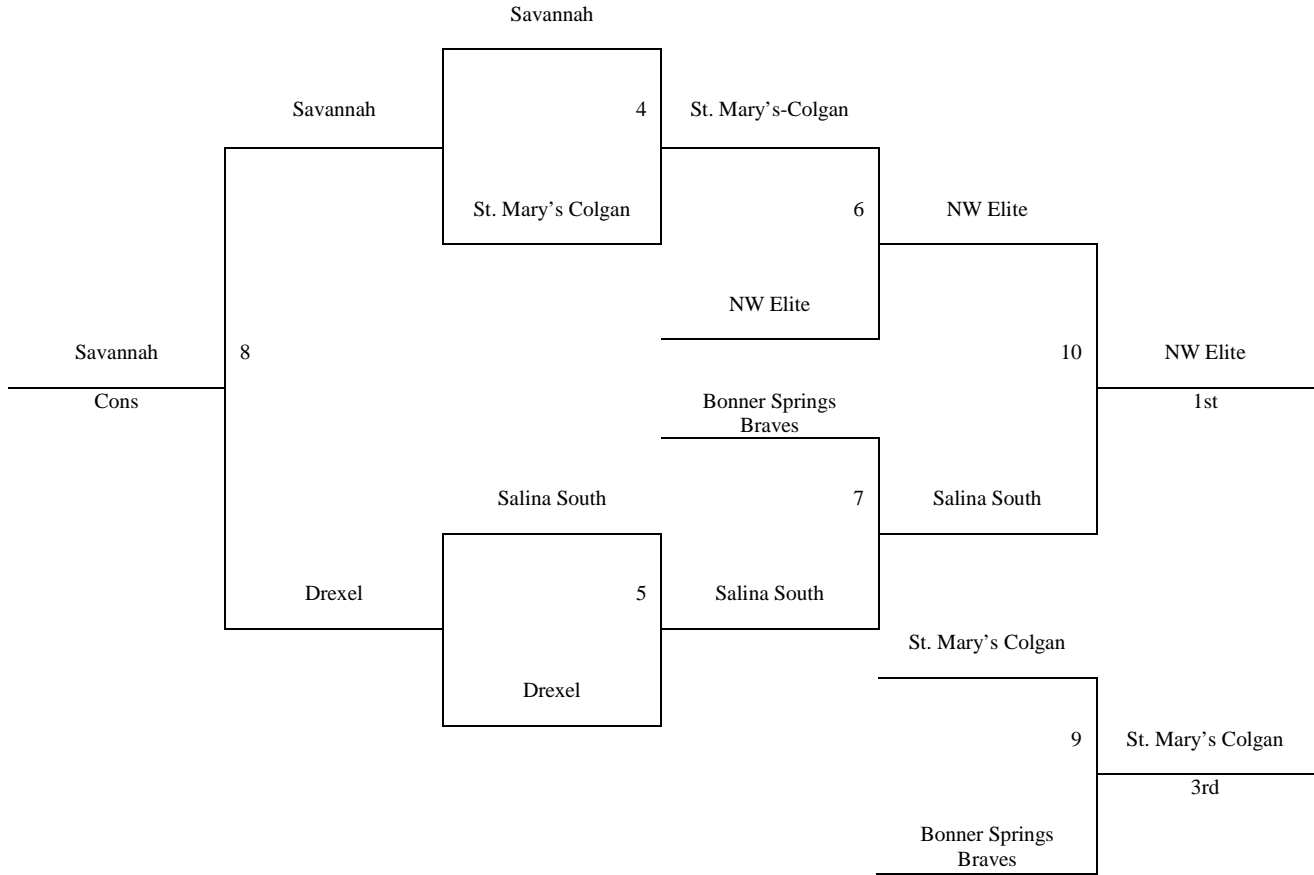

Bonner Springs, Ks – MAYB
July 11-13, 2014
9th/10th Grade Boys

<u>Pool A</u>	<u>W</u>	<u>L</u>	<u>Pts +/-</u>	<u>Seed</u>		<u>Pool B</u>	<u>W</u>	<u>L</u>	<u>Pts +/-</u>	<u>Seed</u>
12. Drexel Bobcats	0	2		3		15. Bonner Springs Braves	2	0		1
13. Northwest Elite	2	0		1		16. St. Mary's-Colgan	0	2		3
14. Salina South	1	1		2		17.Savannah Flight	1	2		2

All teams advance to a seeding round on Saturday
Tie Breaker – 2 way tie = Head to Head, 3 way tie = Point Differential

Seeding Round

1. **Game 1:** SEED #1 POOL A VS SEED #1 POOL B   Winner gets 1st seed, Loser gets 2nd seed
   Game 2: SEED #2 POOL A VS SEED #2 POOL B   Winner gets 3rd seed, Loser gets 4th seed
   Game 3: SEED #3 POOL A VS SEED #3 POOL B   Winner gets 5th seed, Loser gets 6th seed

PEC=Physical Education Center, BSHS=Bonner Springs HS, CMS=Clark Middle School

	PEC Ct 1	PEC Ct 2	BSHS	CMS
Saturday				
9:00	-	12-13	-	-
10:00	-	15-16	-	-
11:00	-	-	-	13-14
12:00	-	-	-	-
1:00	-	-	-	-
2:00	12-14	15-17	-	-
3:00	-	-	-	-
4:00	-	-	-	16-17
5:00	-	-	-	-
6:00	G1	G2	-	-
7:00	-	G3	-	-
8:00	-	-	-	-
9:00	-	-	-	-
Sunday				
9:00	-	-	-	-
10:00	-	-	G4	G5
11:00	-	-	-	-
12:00	-	-	G6	G7
1:00	-	-	-	-
2:00	G8	-	G10	G9
3:00	-	-	-	-
4:00	-	-	-	-
5:00	-	-	-	-

Bonner Springs, Ks – MAYB
July 11-13, 2014
9th/10th Grade Boys - Continued

Bracket A