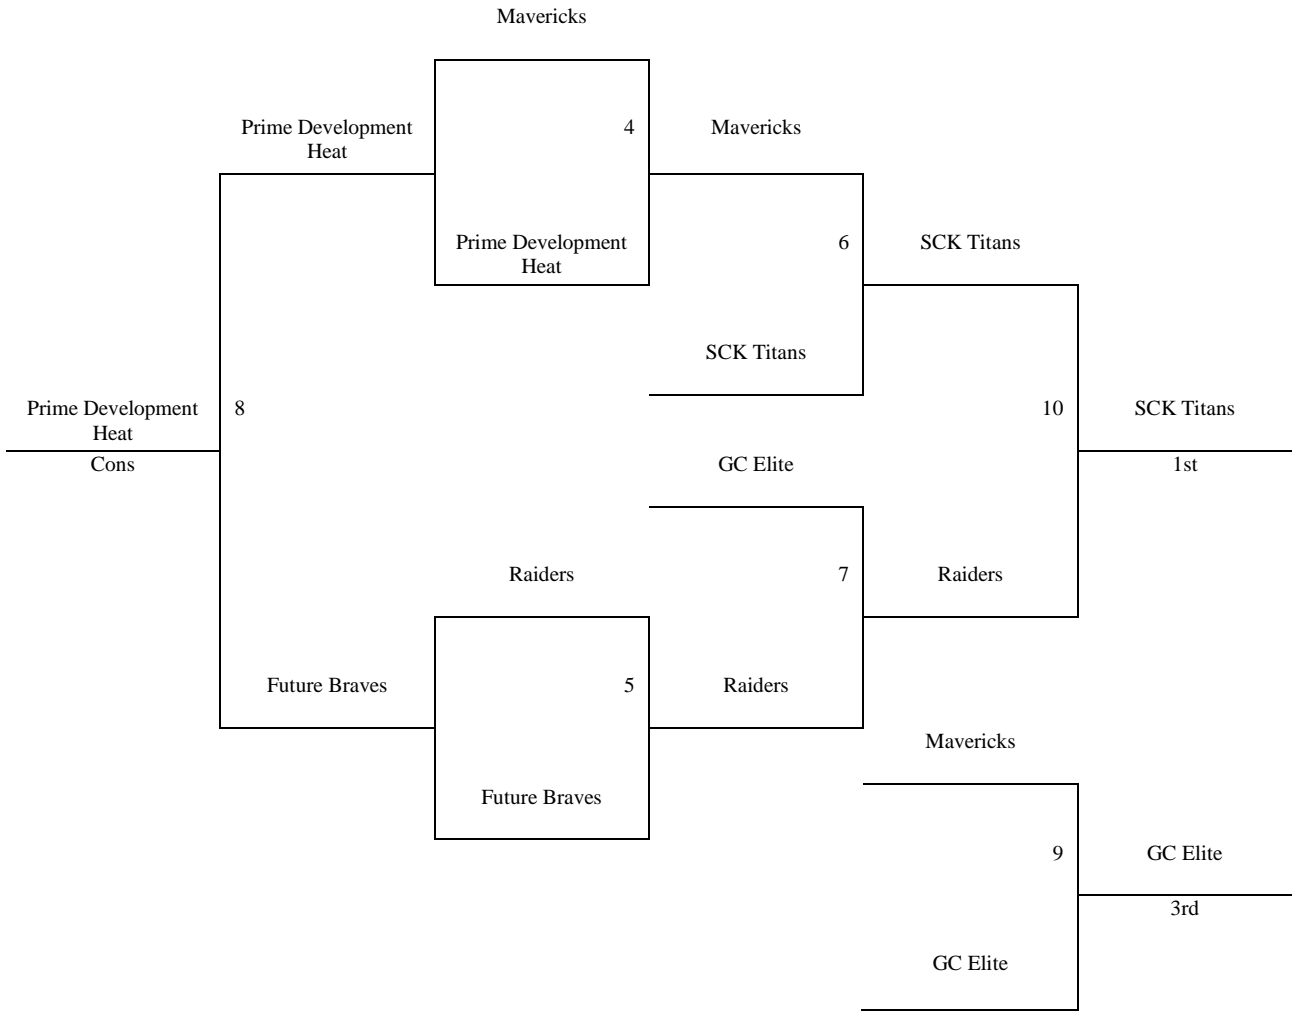

Bonner Springs, Ks – MAYB
July 11-13, 2014
7th/8th Grade Boys

<u>Pool A</u>	<u>W</u>	<u>L</u>	<u>Pts +/-</u>	<u>Seed</u>		<u>Pool B</u>	<u>W</u>	<u>L</u>	<u>Pts +/-</u>	<u>Seed</u>
6. Future Braves	0	2		3		9. Prime Development Heat	0	2		3
7. Raiders	1	1		2		10. GC Elite	2	0		1
8. SCK Titans	2	0		1		11. Mavericks	1	1		2

All teams advance to a seeding round on Saturday
Tie Breaker – 2 way tie = Head to Head, 3 way tie = Point Differential

Seeding Round

1. **Game 1:** SEED #1 POOL A VS SEED #1 POOL B   Winner gets 1st seed, Loser gets 2nd seed
   Game 2: SEED #2 POOL A VS SEED #2 POOL B   Winner gets 3rd seed, Loser gets 4th seed
   Game 3: SEED #3 POOL A VS SEED #3 POOL B   Winner gets 5th seed, Loser gets 6th seed

PEC=Physical Education Center, BSHS=Bonner Springs HS, CMS=Clark Middle School

	PEC Ct 1	PEC Ct 2	BSHS	CMS
Friday				
5:00	-	-	-	-
6:00	-	-	-	-
7:00	6-7	9-11	-	-
8:00	-	-	-	-
9:00	-	-	-	-
Saturday				
9:00	-	-	-	-
10:00	6-8	-	-	-
11:00	-	9-10	-	-
12:00	7-8	-	-	-
1:00	-	10-11	-	-
2:00	-		-	-
3:00	-	G1	-	-
4:00	G2	G3	-	-
Sunday				
9:00	-	-	-	-
10:00	G4	G5	-	-
11:00	-	-	-	-
12:00	G6	G7	-	-
1:00	-	-	-	-
2:00	-	G8	-	-
3:00	-	-	G10	G9

Bonner Springs, Ks – MAYB
July 11-13, 2014
7th/8th Grade Boys - Continued

Bracket A