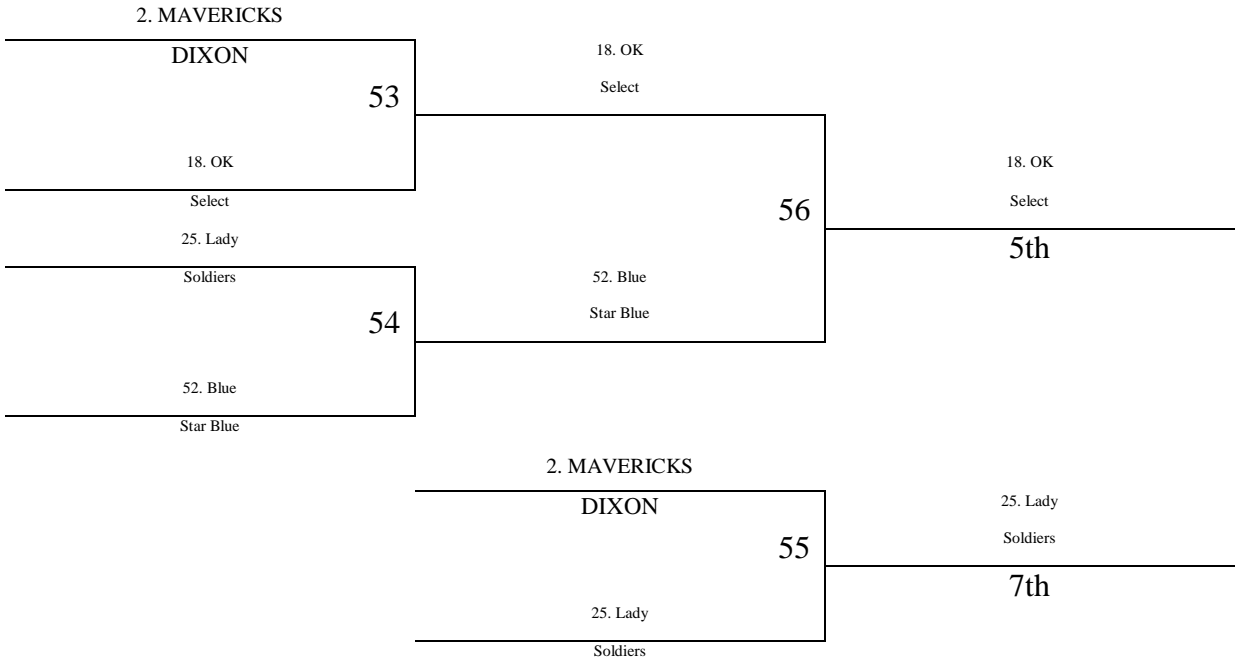

2014 MAYB Girls Nationals – 9/10th Grade Girls

5th – 8th Place Games