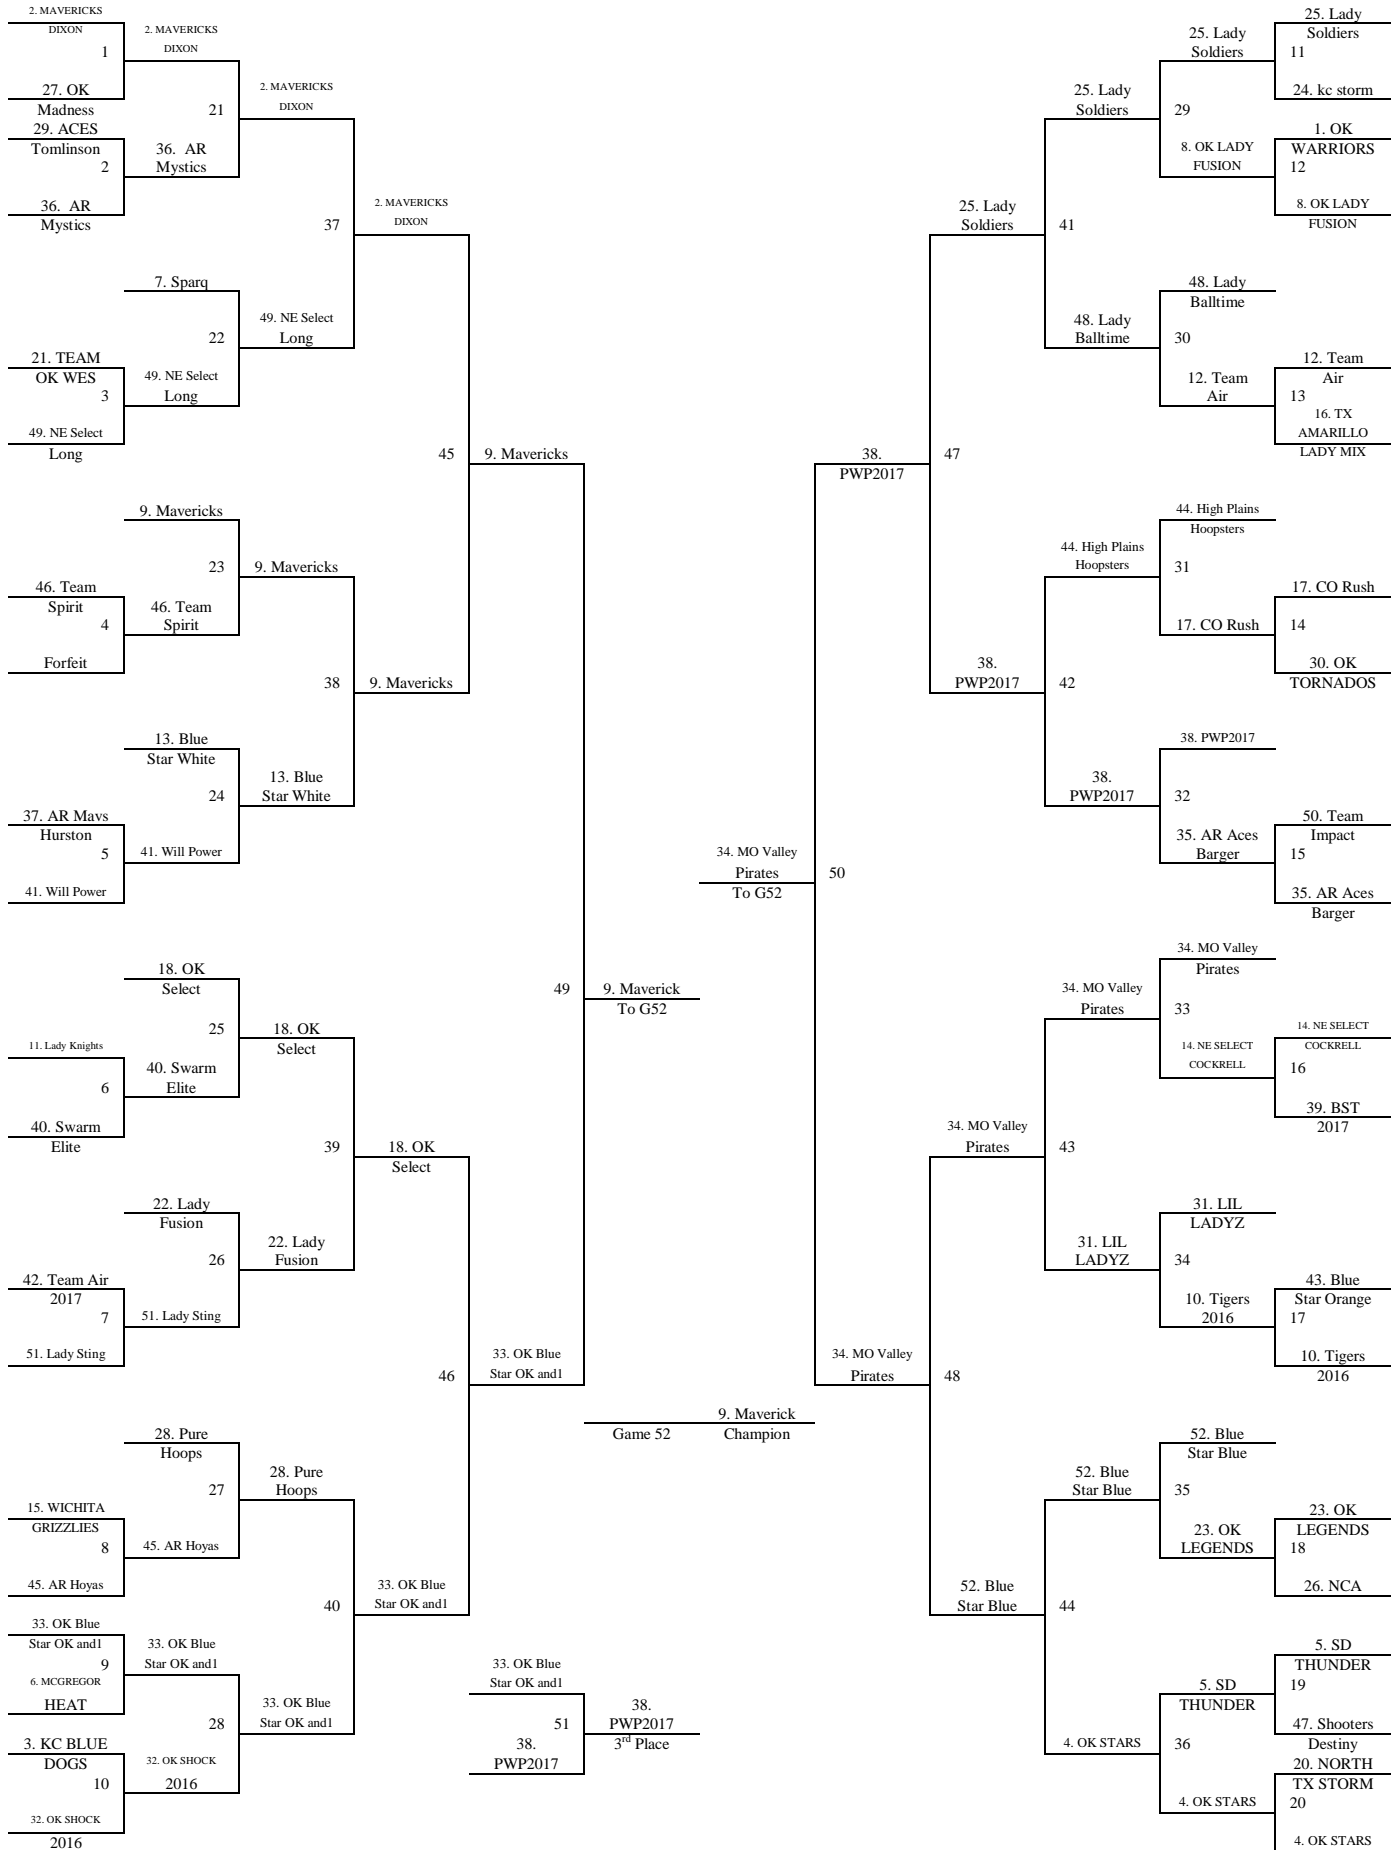

2014 MAYB Girls Nationals – 9/10th Grade Girls