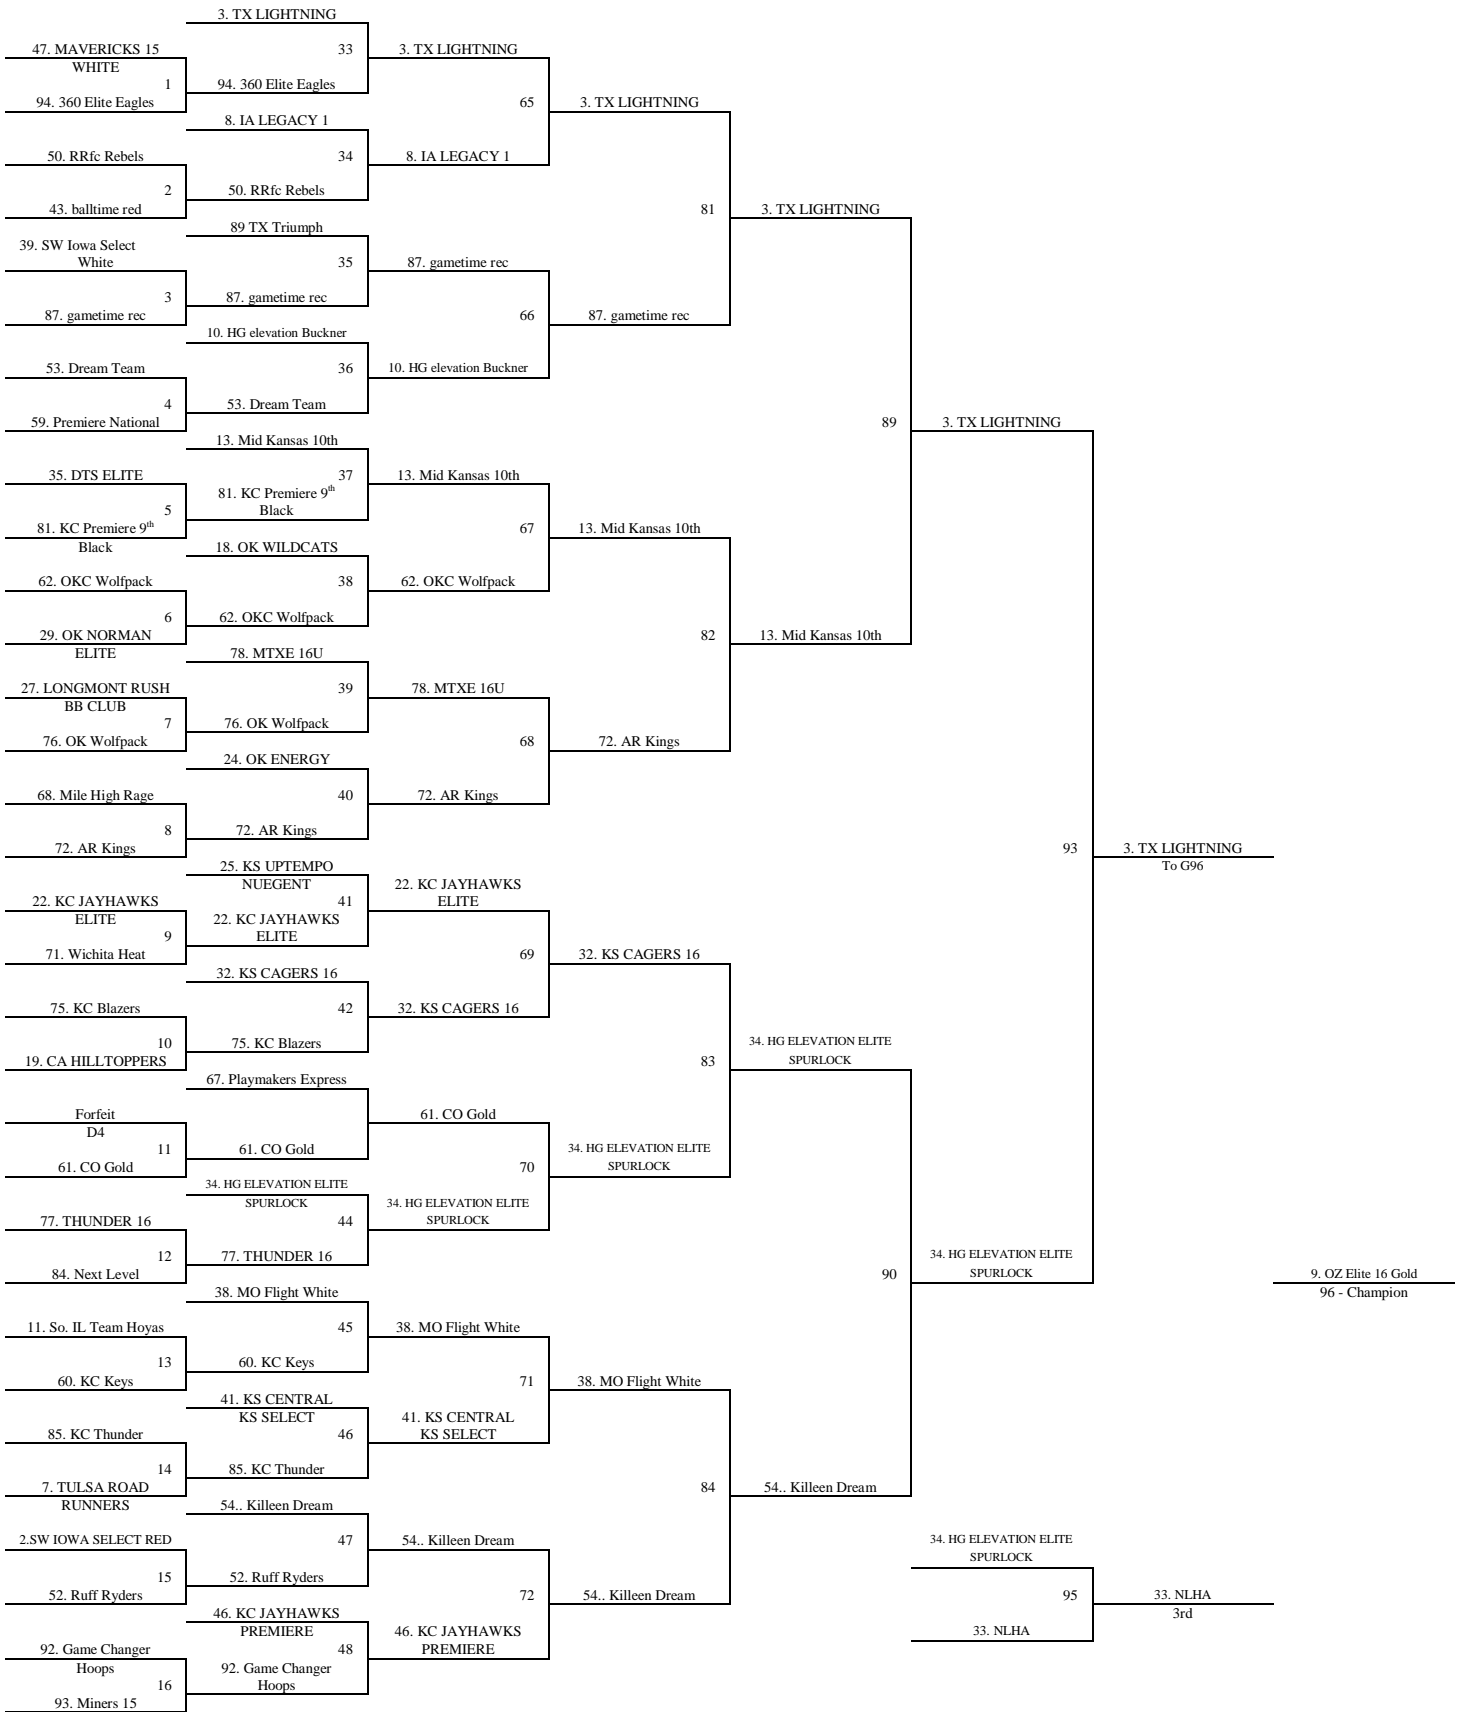

2014 MAYB Boys Nationals – 9/10th Grade Boys