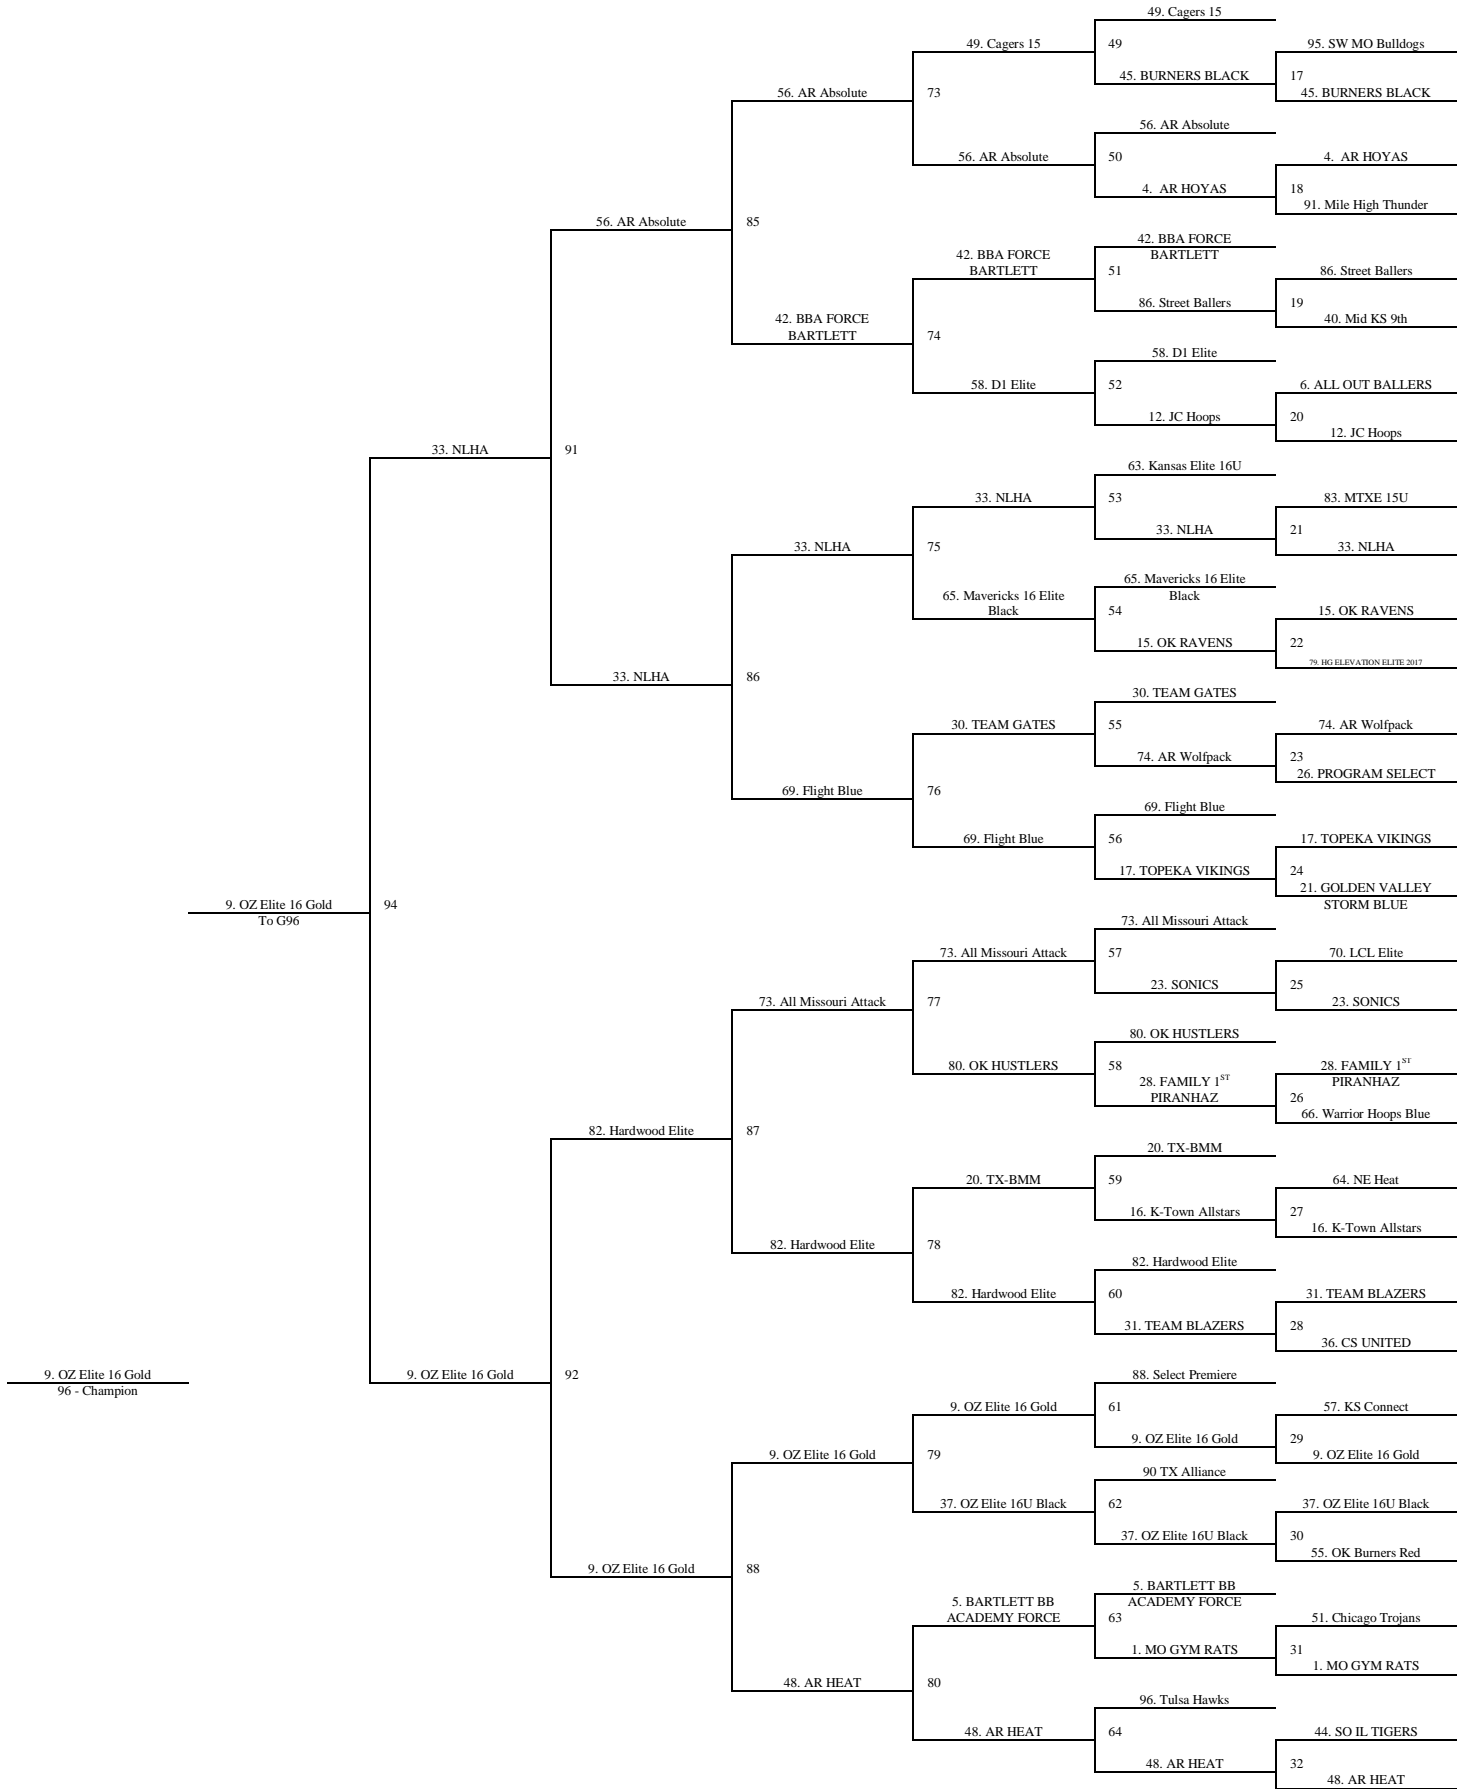

2014 MAYB Boys Nationals – 9/10th Grade Boys