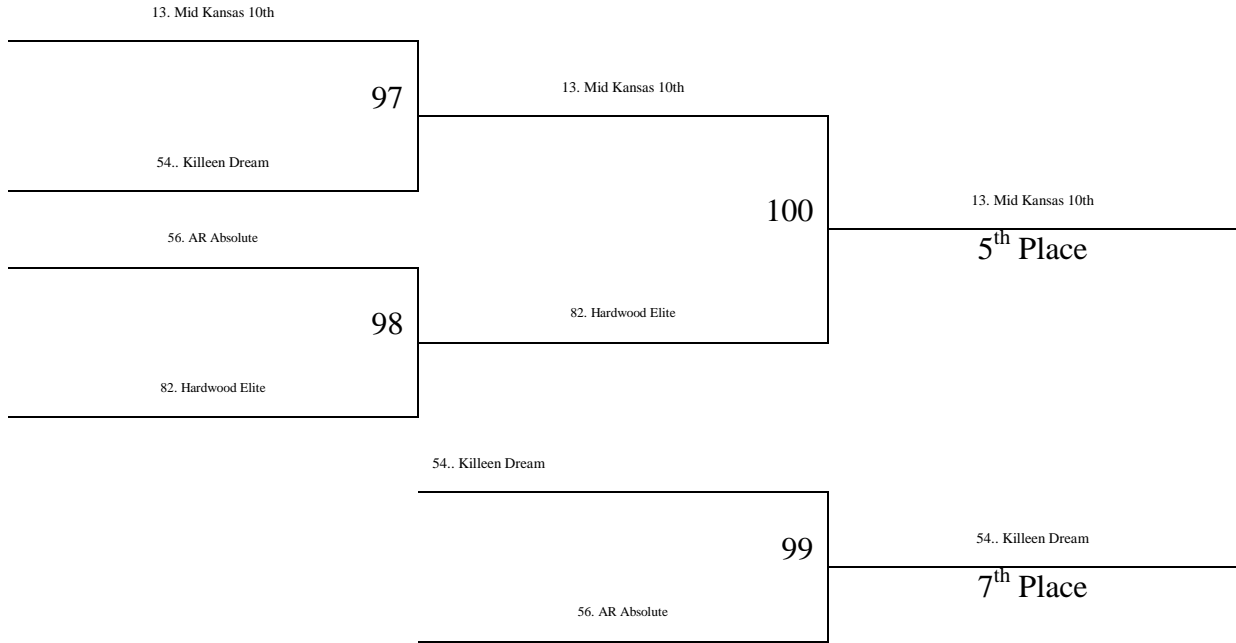

2014 MAYB Boys Nationals – 9/10th Grade Boys

5th – 8th Place Games