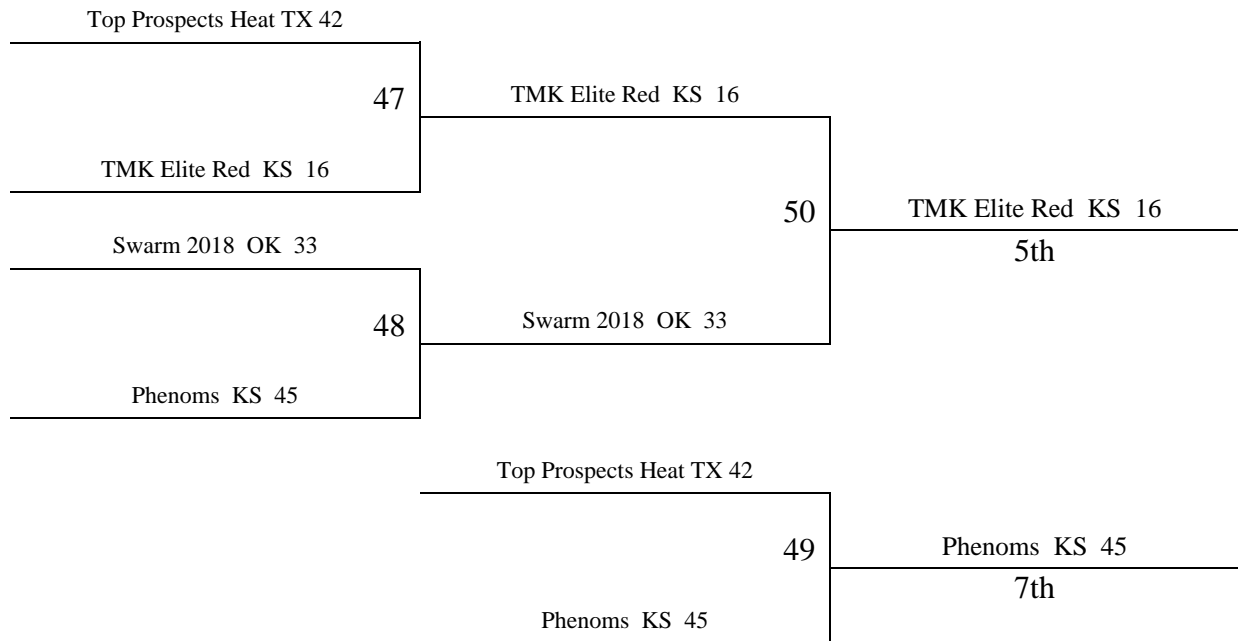

2014 MAYB Girls Nationals – 8th Grade Girls

5th – 8th Place Games