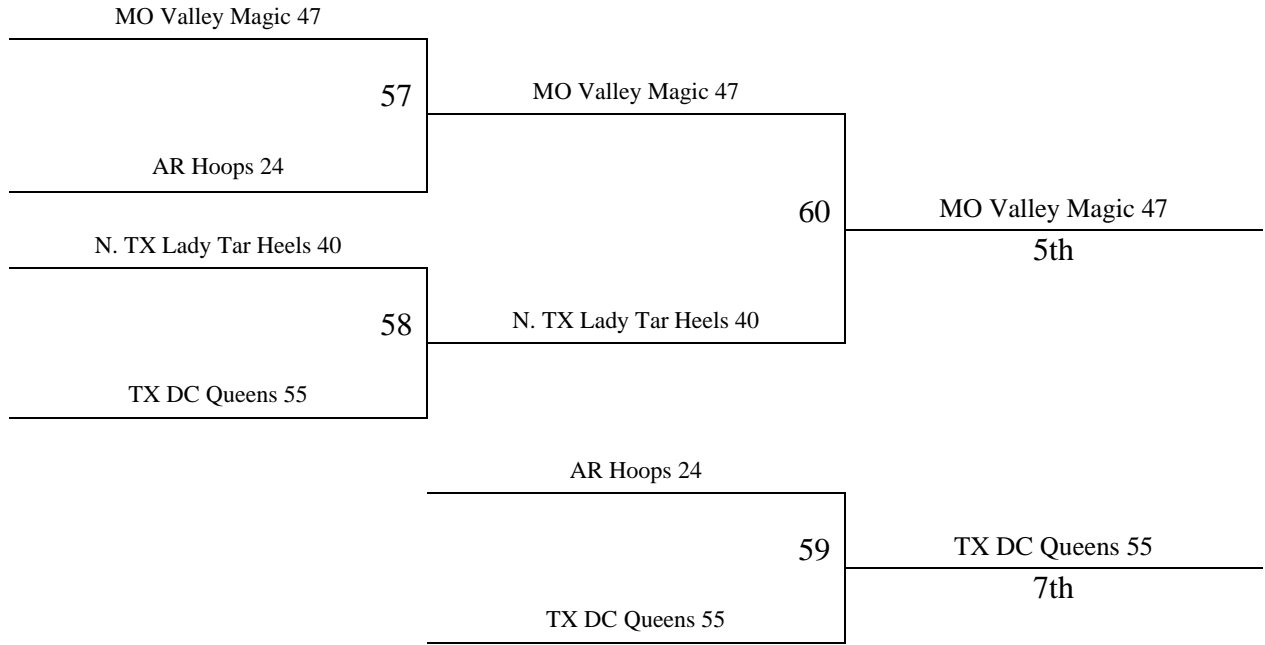

2014 MAYB Girls Nationals – 7th Grade Girls

5th – 8th Place Games