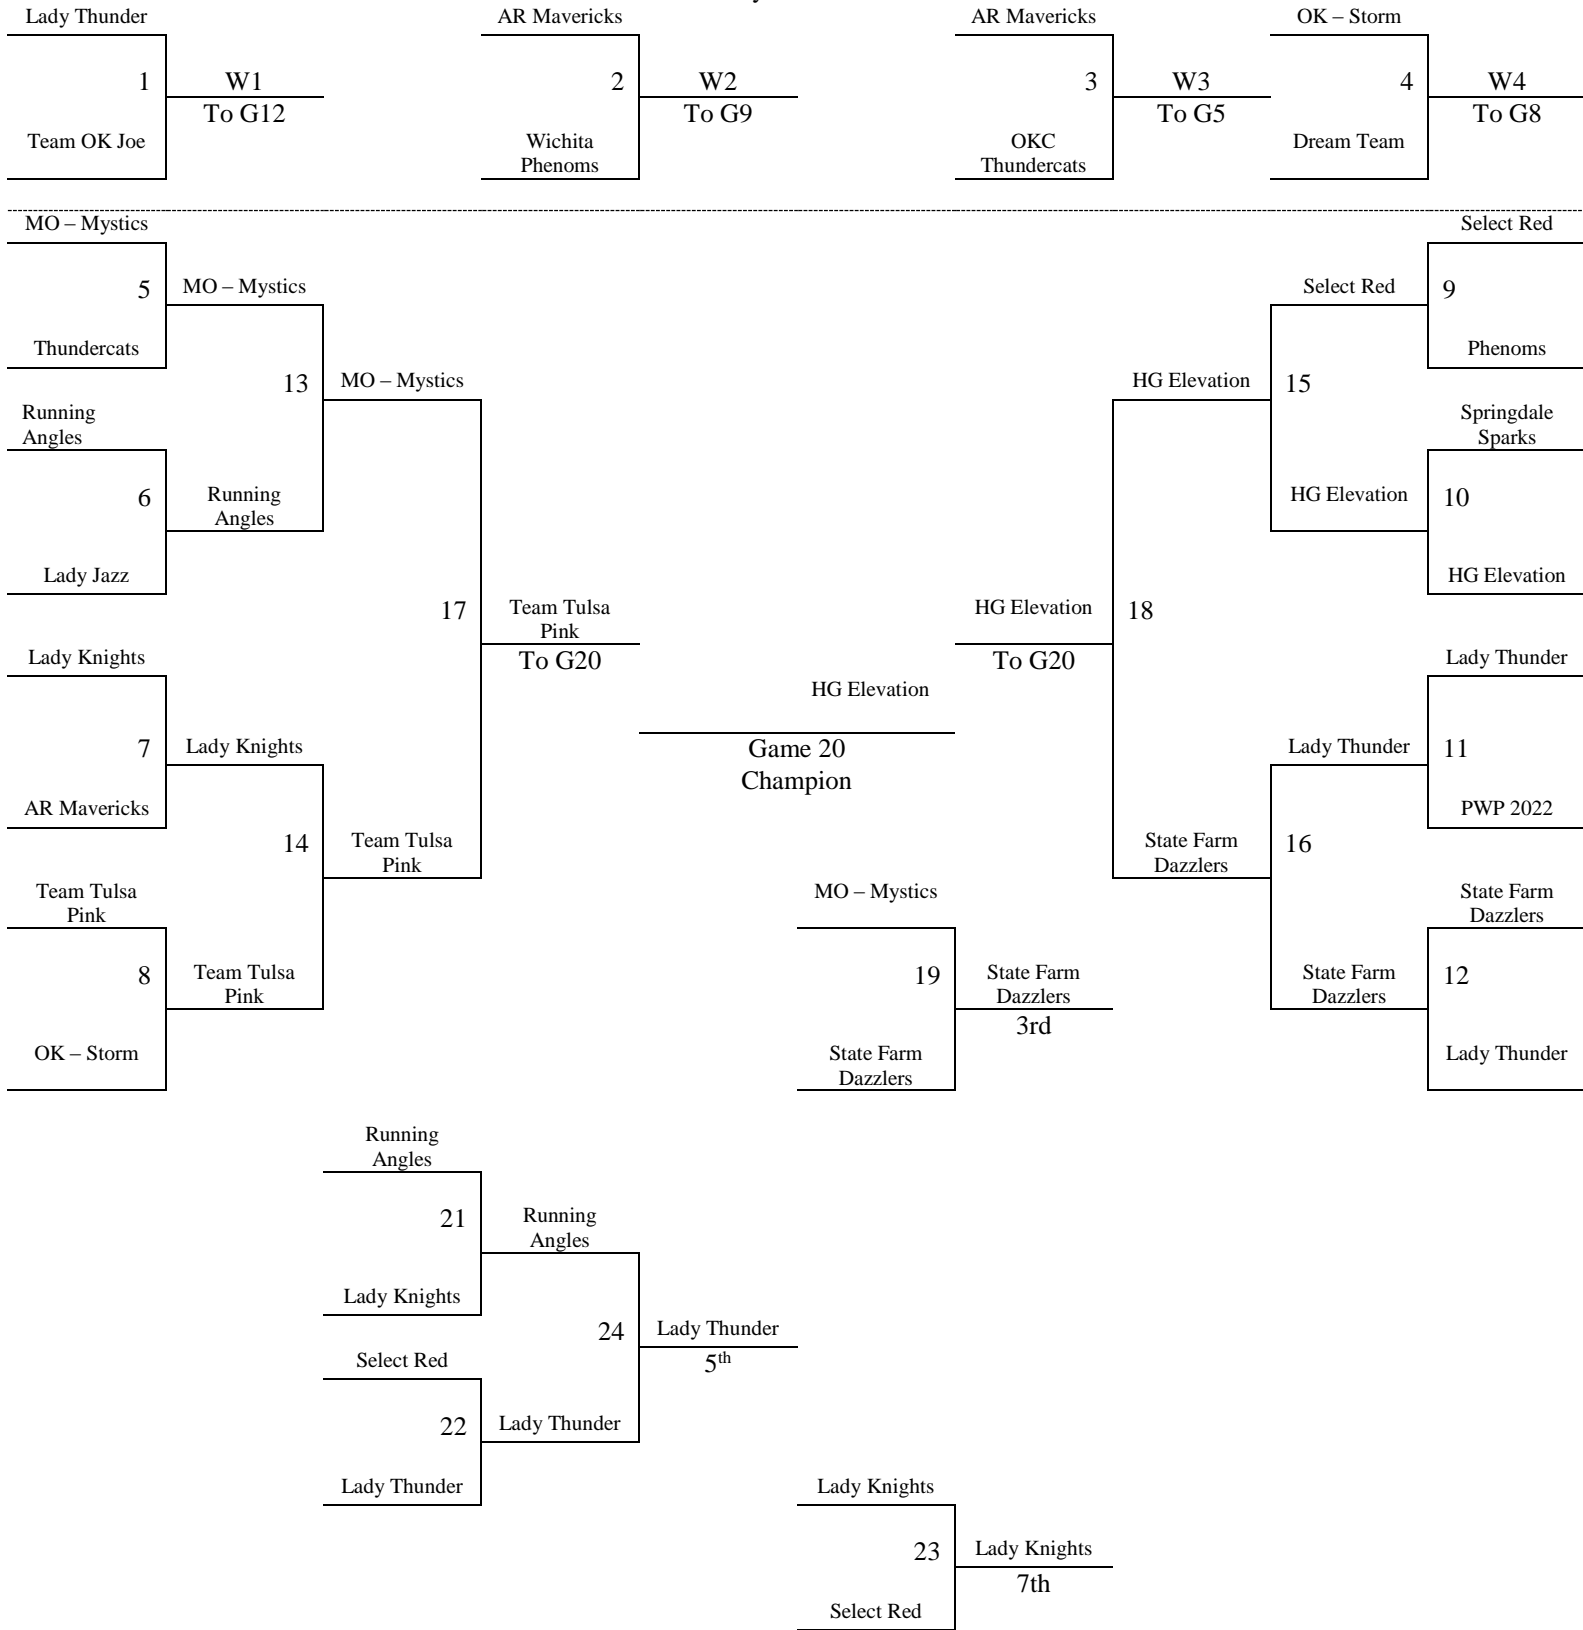

2014 MAYB Girls Nationals

4th Grade Girls

Pool A	W	L	Pool B	W	L	Pool C	W	L
1. OK – PWP 2022	2II	I	5. TX – HG Elevation	2II	I	9. AR –AR Mavericks	2II	I
2. OK – Dream Team	4	III	6. OK – Storm	4	III	10. OK – Southwest Lady Thunder	3I	II
3. MO – Mystics	1III		7. OK – Team Tulsa Pink	1III		11. OK – Team OK Joe	4	III
4. AR – Springdale Sparks	3I	II	8. OK – Lady Thunder Elite	3I	II	12. OK – Select Red	1III	

Pool D	W	L	Pool E	W	L
13. OK – Lady Knights	3I	II	17. KS – Wichita Phenoms	3I	II
14. MO – Running Angles	2I	II	18. OK – OKC Thundercats	4	III
15. AR – AR Mavericks - Scott	4I	II	19. OK – Lady Jazz	2II	I
16. OK – Lady Thunder	1III		20. AR – State Farm Dazzlers	1III	

Friday	Yukon 8th	Yukon 6th	Skyview Elem	Lakeview Elem	Edmond North 1	Edmond North 2	Santa Fe HS 1	Santa Fe HS 2
9:00	1-2	3-4	5-6	7-8	-	-	-	-
10:05	9-10	11-12	13-14	15-16	-	-	-	-
11:10	1-3	-	-	-	-	-	-	-
12:15	2-4	-	-	-	-	-	-	-
1:20	17-18	19-20	9-11	10-12	-	-	-	-
2:25	5-7	6-8	13-15	14-16	-	-	-	-
3:30	-	-	-	1-4	-	-	-	-
4:35	-	-	-	2-3	-	-	-	-
5:40	13-16	14-15	17-19	18-20	-	-	-	-
6:45	5-8	6-7	9-12	10-11	-	-	-	-
7:50	-	17-20	-	-	-	-	-	-
8:55	-	18-19	-	-	-	-	-	-
10:00	-	-	-	-	-	-	-	-
Saturday	Yukon 8th	Yukon 6th	Skyview Elem	Lakeview Elem	Edmond North 1	Edmond North 2	Santa Fe HS 1	Santa Fe HS 2
8:00	G1 8	G4 6	G3 10	G2 17	-	-	-	-
9:05	G6	G11 16	G10 5	G7 13	-	-	-	-
10:10	G5 3	G12 20	G9 12	G8 7	-	-	-	-
11:15	-	-	-	-	-	-	-	-
12:20	-	-	-	-	-	-	-	-
1:25	G13 3	-	-	G14 7	-	-	-	-
2:30	G15 5	-	-	G16 20	-	-	-	-
3:35	-	-	-	-	-	-	-	-
4:40	-	-	-	-	-	-	-	-
5:45	-	-	-	-	-	-	-	-
6:50	G21 14	-	-	G22 16	-	-	-	-
7:55	G17 7	-	-	-	-	-	-	-
9:00	G18 5	-	-	-	-	-	-	-
10:00	-	-	-	-	-	-	-	-
Sunday	Yukon 8th	Yukon 6th	Skyview Elem	Lakeview Elem	Edmond North 1	Edmond North 2	Santa Fe HS 1	Santa Fe HS 2
8:00	-	-	-	-	-	-	-	-
9:05	-	-	-	-	-	-	-	-
10:10	-	-	-	-	-	G19 20	-	-
11:15	-	-	-	-	G20 5	-	-	-
12:20	-	-	-	-	-	-	G24 16	G23 13
1:25	-	-	-	-	-	-	-	-
2:30	-	-	-	-	-	-	-	-
3:35	-	-	-	-	-	-	-	-
4:40	-	-	-	-	-	-	-	-
5:45	-	-	-	-	-	-	-	-

Skyview Elementary School – 650 South Yukon Parkway, Yukon, OK 73099
Lakeview Elementary School – 872 S. Yukon Pkwy, Yukon, OK 73099
Yukon Middle School 8th Grade Center – 801 Garth Brooks Blvd., Yukon, OK 73099
Yukon Middle School 6th Grade Academy – 801 Garth Brooks Blvd., Yukon, OK 73099
Edmond North High School – 215 W. Danforth Rd, Edmond, OK 73003
Edmond Santa Fe High School – 1901 W. 15th Street, Edmond, OK 73013

*Please make sure to click the refresh button on your internet browser to ensure you have the most up to date schedule.
We are a Grade based organization! Please make sure you have Grade Verification with you at the tournament!*

2014 MAYB Girls Nationals

4th Grade Girls Play In Games