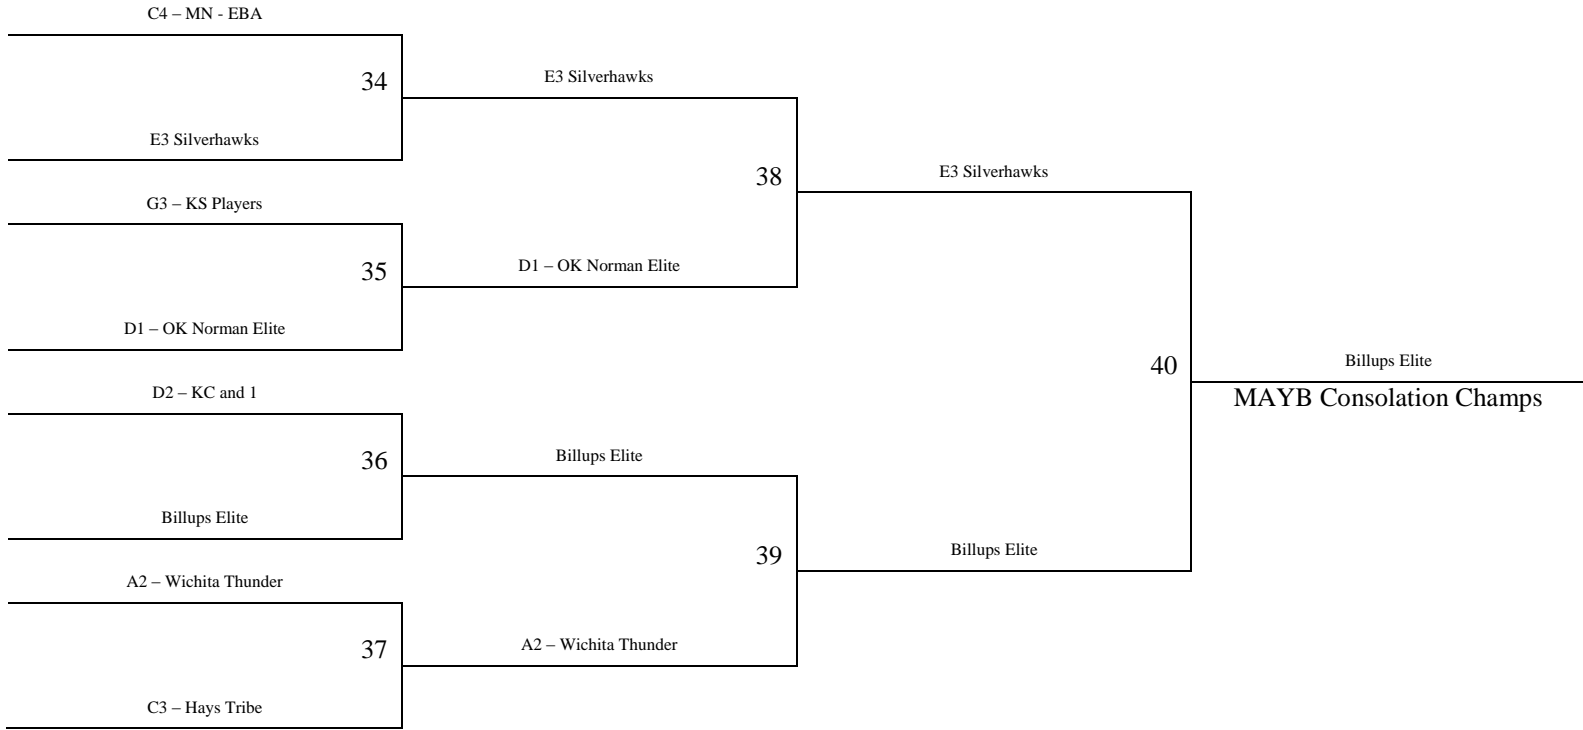

2014 MAYB Boys Nationals – 4th Grade Boys

El Dorado Rec Center – 8am – 12pm on Friday August 1st

2014 MAYB Boys Nationals – 4th Grade Boys

Consolation Brackets

2014 MAYB Boys Nationals – 4th Grade Boys

Gym Directions 2014 Boys' Nationals