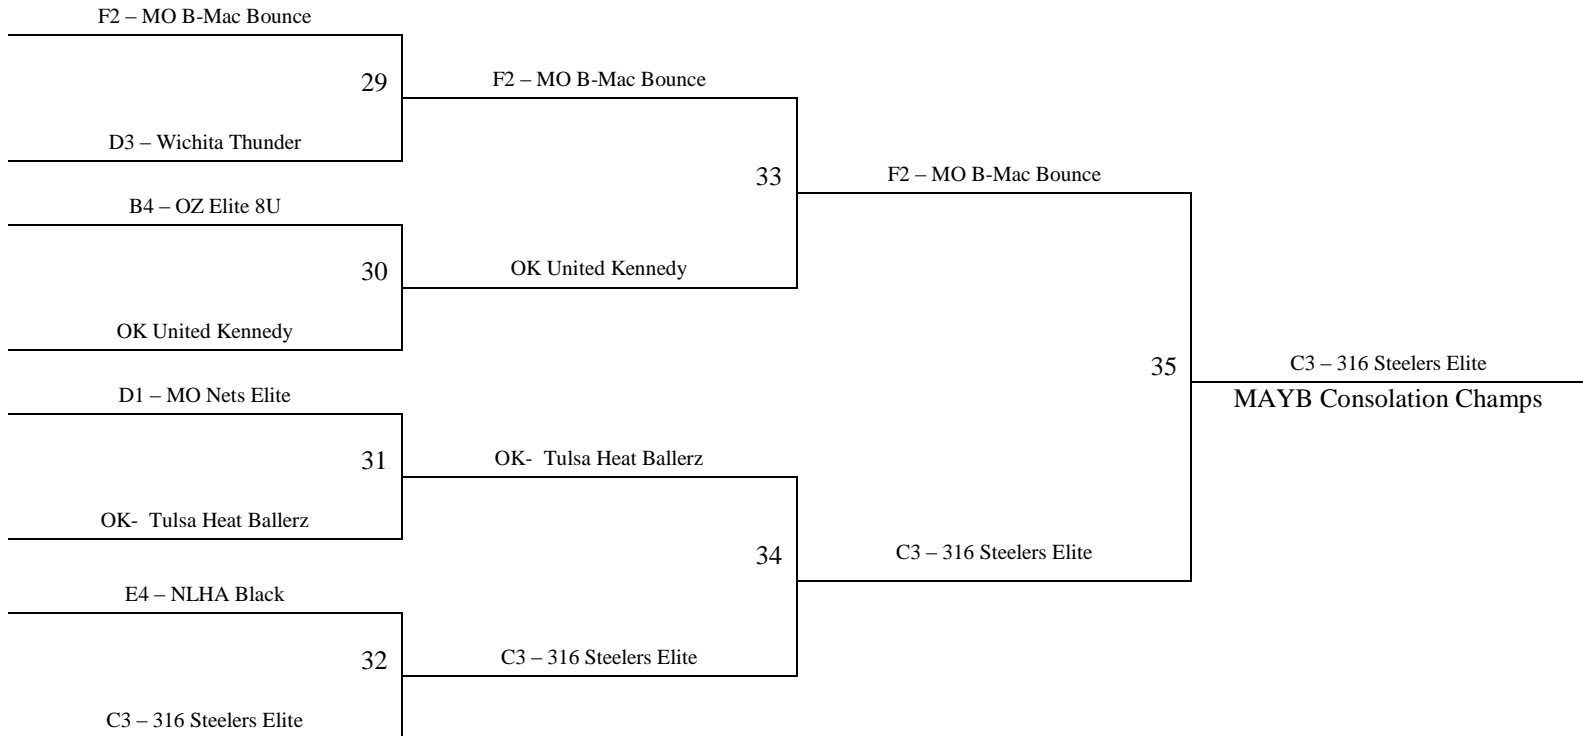

We are a Grade based organization! Please make sure you have Grade Verification with you at the tournament!

Check in locations available:

Farha Center – 12pm – 10pm on Thurs and 8am – 12pm on Friday

El Dorado Rec Center – 5pm – 10pm on Thursday July 31st

El Dorado Rec Center – 8am – 12pm on Friday August 1st

2014 MAYB Boys Nationals – 3rd Grade Boys

2014 MAYB Boys Nationals – 3rd Grade Boys

5th – 8th Brackets

Consolation Brackets

2014 MAYB Boys Nationals – 3rd Grade Boys