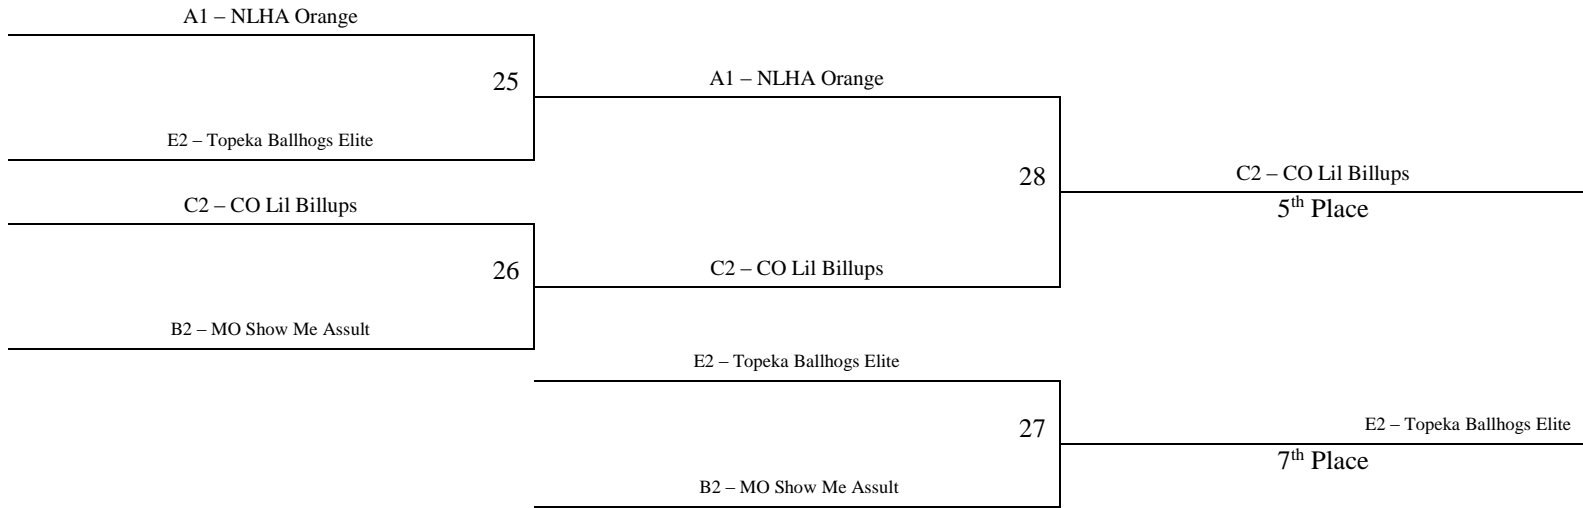

We are a Grade based organization! Please make sure you have Grade Verification with you at the tournament!

Check in locations available:

Farha Center – 12pm – 10pm on Thurs and 8am – 12pm on Friday

El Dorado Rec Center – 5pm – 10pm on Thursday July 31st

El Dorado Rec Center – 8am – 12pm on Friday August 1st

2014 MAYB Boys Nationals – 3rd Grade Boys

2014 MAYB Boys Nationals – 3rd Grade Boys

5th – 8th Brackets

Consolation Brackets

2014 MAYB Boys Nationals – 3rd Grade Boys