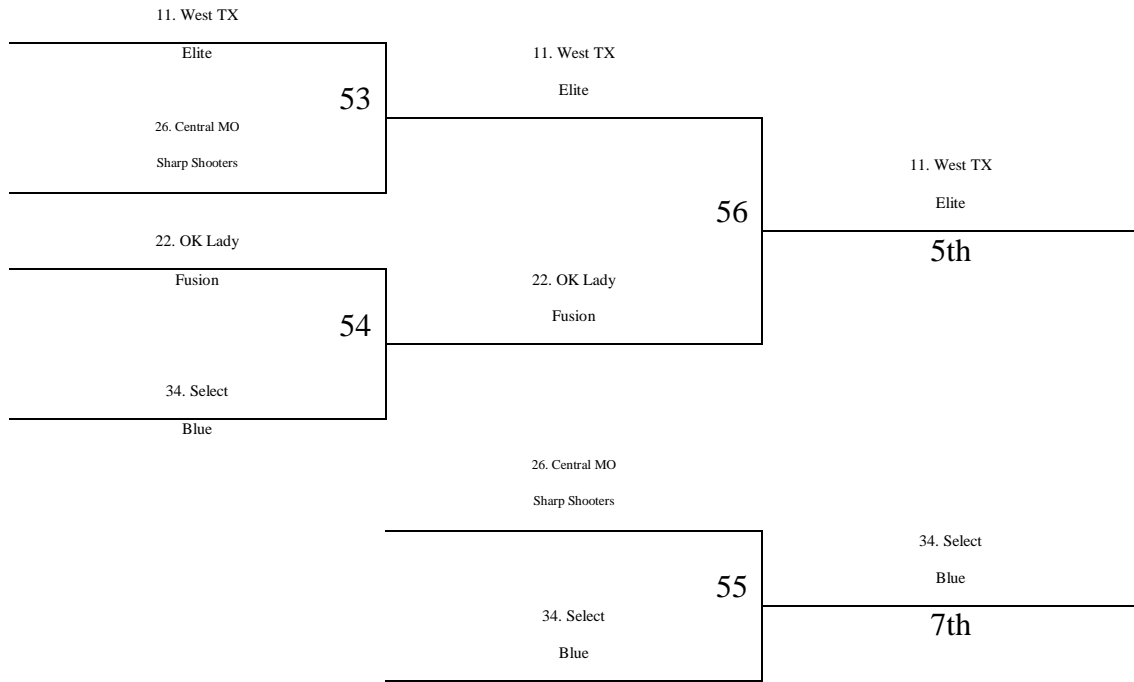

2014 MAYB Girls Nationals – 11/12th Grade Girls

5th -8th Place Games