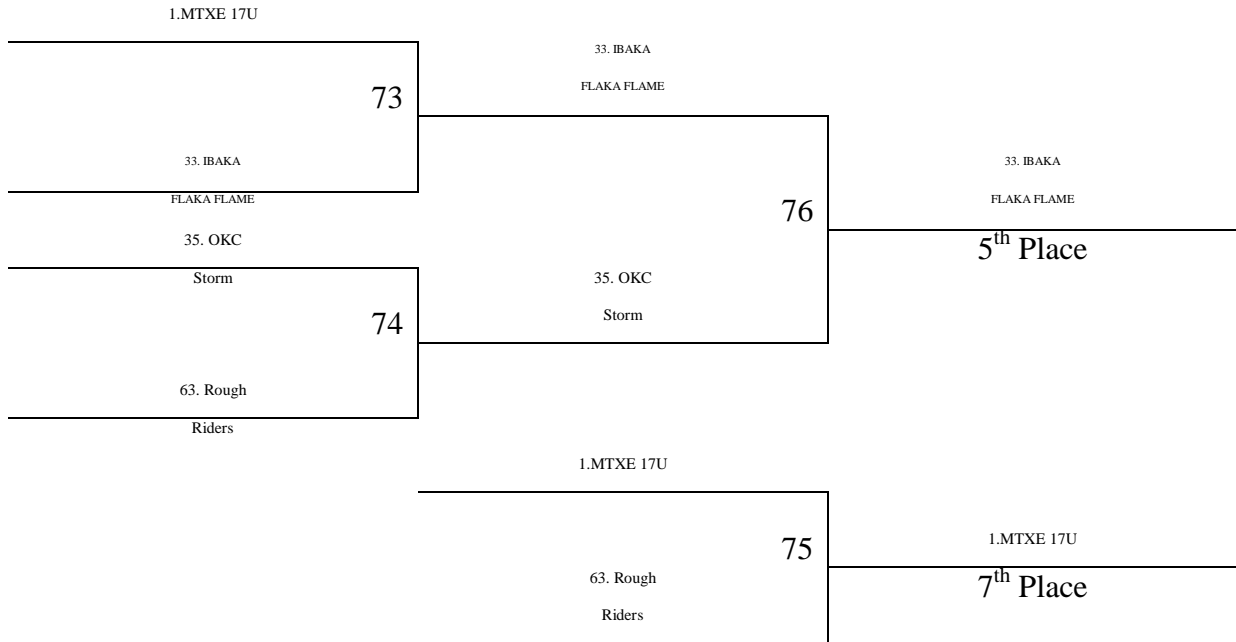

2014 MAYB Boys Nationals – 11/12th Grade Boys

5th – 8th Place Games