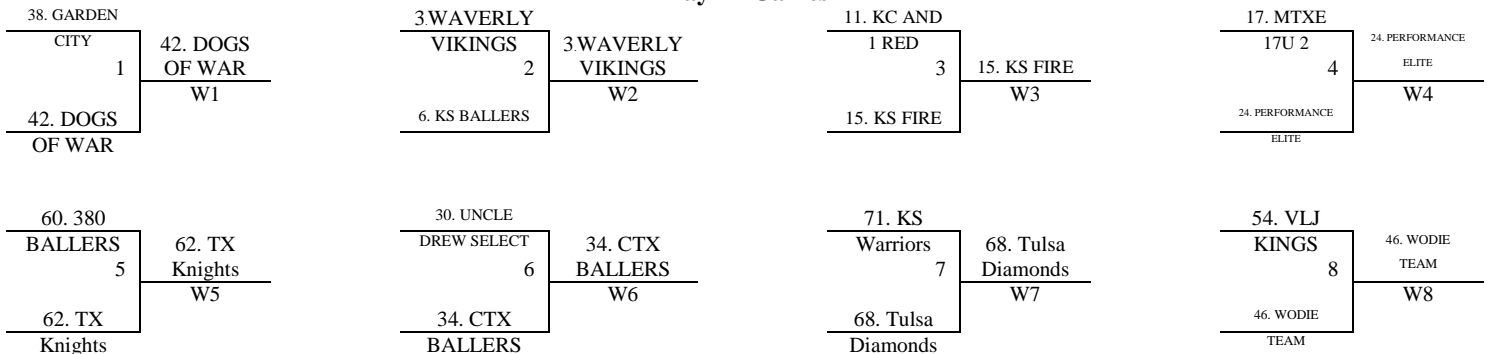

Sunday	And Cent HS 1	And Cent HS 2	Augusta HS 1	Augusta HS 2						
8:00			G65	G66						
9:05			G67	G68						
10:10			OPEN	OPEN						
11:15			G73	G74						
12:20			G69	G70						
1:25			G76	G75						
2:30										
3:35										
5:00		G71								
5:45	G72									

ACHS = Andover Central High School
AHS = Augusta High School
AMS = Augusta Middle School

EHS = El Dorado High School
CHS = Circle High School
CMS = Circle Middle School

Please make sure to click the refresh button on your internet browser to ensure you have the most up to date schedule.
We are a Grade based organization! Please make sure you have Grade Verification with you at the tournament!

Check in locations available:
Farha Center – 12pm – 10pm on Thurs
Andover Central HS – Thursday 5pm – 10pm
Andover Central HS – 8am – 1pm on Friday

Play-In Games