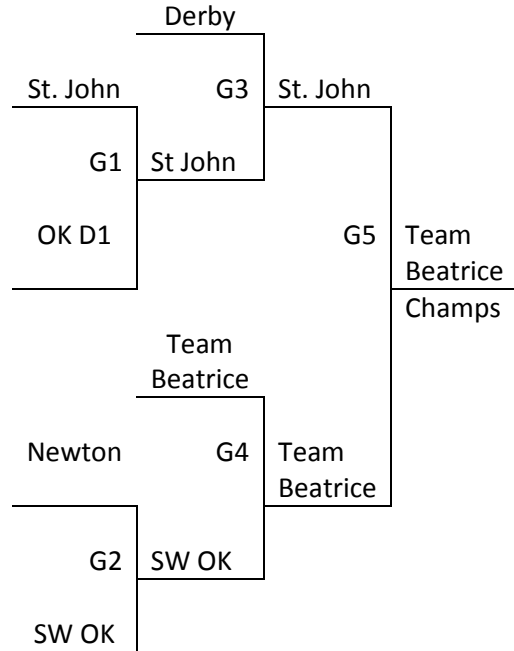

Wichita, KS – MAYB High School Summer Showcase
June 24-25, 2014

11th/12th Grade Boys – Blue Division

A Bracket