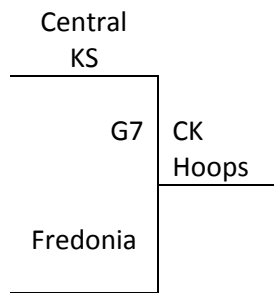

Wichita, KS – MAYB High School Summer Showcase
June 24-25, 2014

9th/10th Grade Girls Division

A Bracket