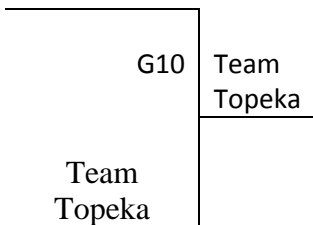

Wichita, KS – MAYB High School Summer Showcase
June 24-25, 2014

11th/12th Grade Boys – Red Division

KS Fire

AFES

Tulsa Hawks

Wompantomps