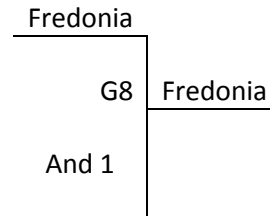

Wichita, KS – MAYB High School Summer Showcase
June 24-25, 2014

11th/12th Grade Boys – Blue Division

A Bracket