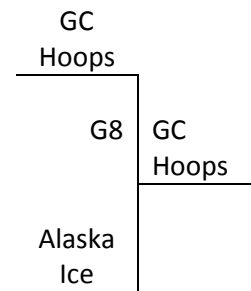

Wichita, KS – MAYB High School Summer Showcase
June 24-25, 2014

9th/10th Grade Boys Division

A Bracket