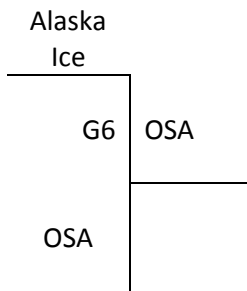

Wichita, KS – MAYB High School Summer Showcase
June 24-25, 2014

11th/12th Grade Girls– Red Division

A Bracket