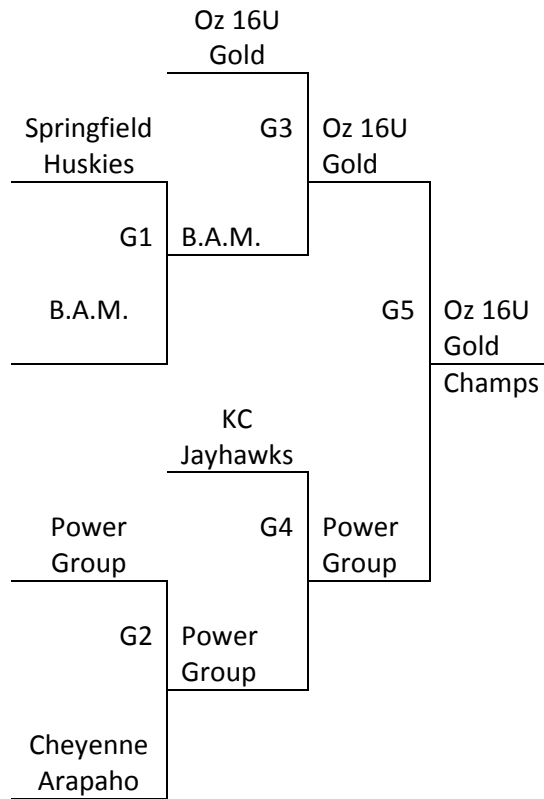

Wichita, KS – MAYB High School Summer Showcase
June 24-25, 2014

9th/10th Grade Boys Division

A Bracket