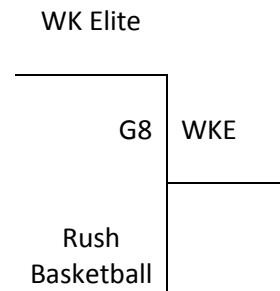

Wichita, KS – MAYB High School Summer Showcase
June 24-25, 2014

11th/12th Grade Girls– Red Division

A Bracket