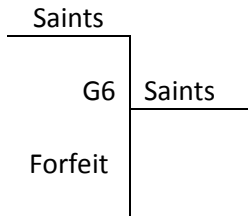

Wichita, KS – MAYB High School Summer Showcase
June 24-25, 2014

11th/12th Grade Boys – Blue Division

A Bracket