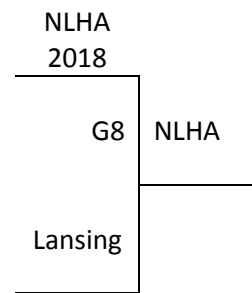

Wichita, KS – MAYB High School Summer Showcase
June 24-25, 2014

9th/10th Grade Girls Division

A Bracket