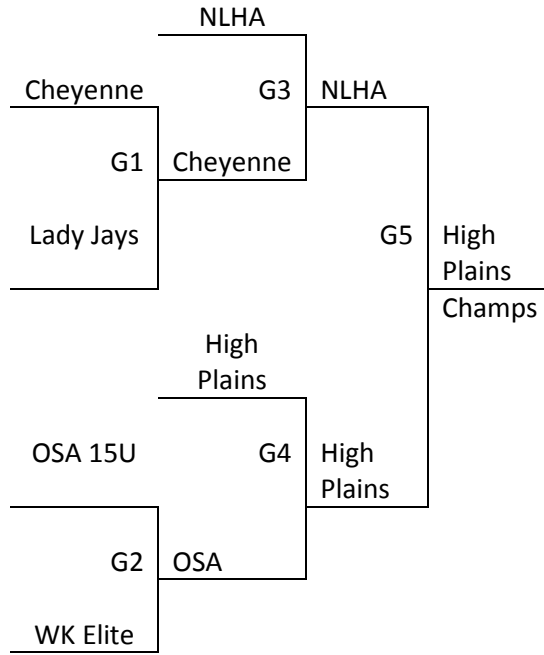

Wichita, KS – MAYB High School Summer Showcase
June 24-25, 2014

9th/10th Grade Girls Division

A Bracket