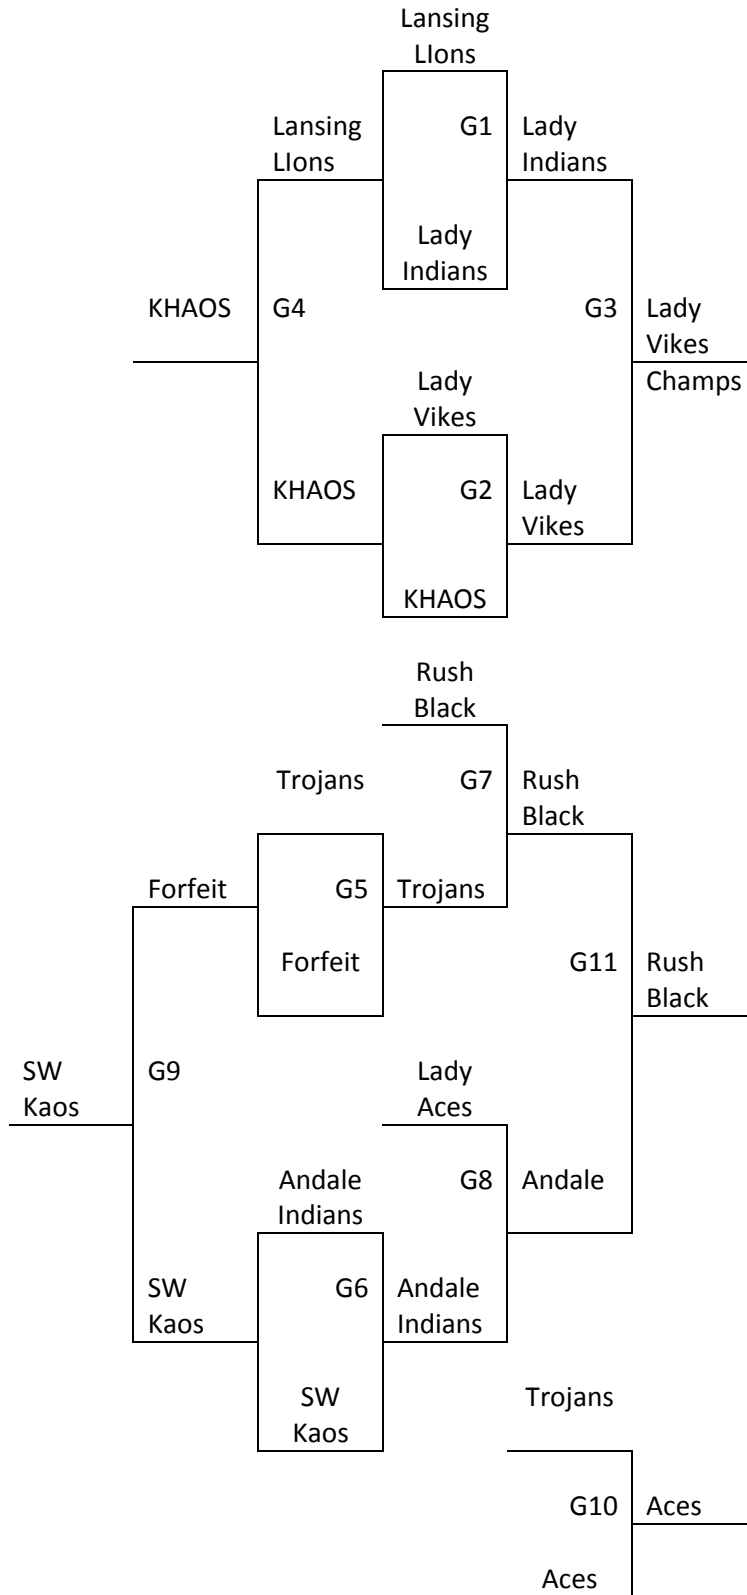

Wichita, KS – MAYB High School Summer Showcase
June 24-25, 2014

11th/12th Grade Girls– Blue Division
A Bracket