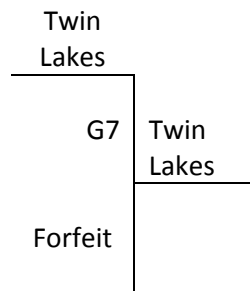

Wichita, KS – MAYB High School Summer Showcase
June 24-25, 2014

11th/12th Grade Girls– Red Division

A Bracket