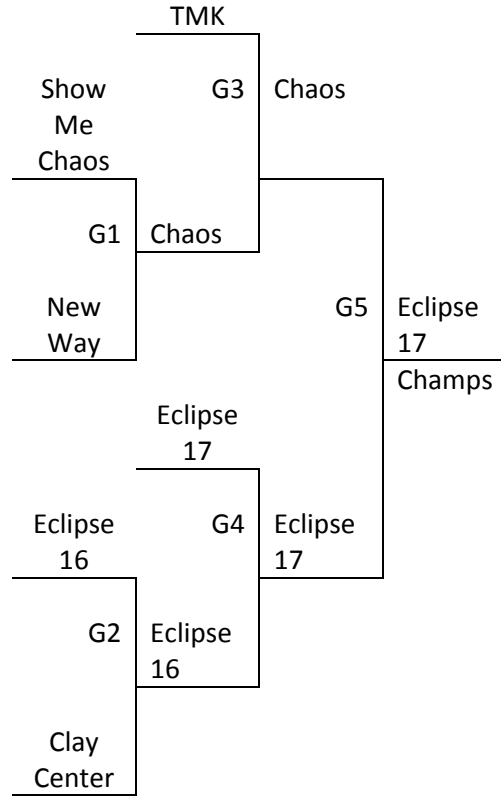

Wichita, KS – MAYB High School Summer Showcase
June 24-25, 2014

11th/12th Grade Girls– Red Division

A Bracket