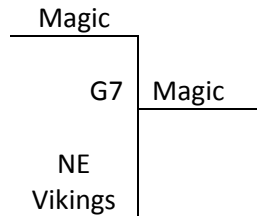

Wichita, KS – MAYB High School Summer Showcase
June 24-25, 2014

11th/12th Grade Boys – Blue Division

A Bracket