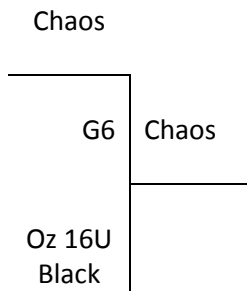

Wichita, KS – MAYB High School Summer Showcase
June 24-25, 2014

9th/10th Grade Boys Division

A Bracket