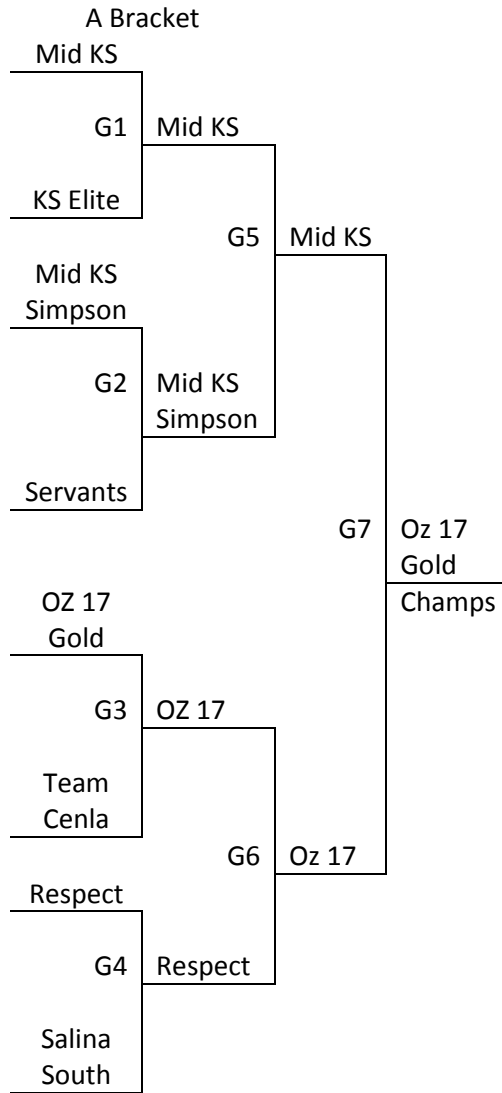

Wichita, KS – MAYB High School Summer Showcase
June 24-25, 2014

11th/12th Grade Boys – Red Division