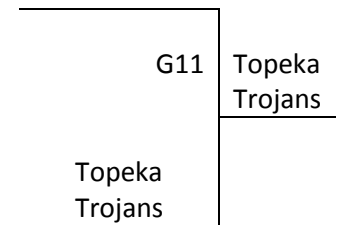

Games played at Farha Center in Wichita and Goddard Schools.
The top 2 teams to Bracket A. Others to consolation match-up games.
Tie Breaker – 2 way – Head to Head; 3 way – Coin Flip

Tuesday	Farha 1	Farha 2	Farha 3	Farha 8	Farha 5	Farha 6	Farha 7	GHS 1	GMS 1	GMS 2	AEE
8:15	-	-	-	10-11	-	-	6-7	-	-	-	-
9:25	-	3-4	-	9-12	-	-	Open	-	-	-	-
10:35	-	-	-	-	-	-	7-8	-	-	-	-
11:45	-	-	-	-	-	9-10	11-12	-	-	-	-
12:55	-	-	-	-	5-6	-	3-16	-	-	-	-
2:05	-	-	9-11	-	Open	2-4	13-14	-	-	-	-
3:15	-	-	-	-	-	-	-	-	-	10-12	6-8
4:25	-	-	-	-	-	-	-	-	-	-	2-14
5:35	-	-	-	-	-	-	-	-	-	13-16	5-7
6:45	-	-	-	-	-	-	-	-	-	-	Open
7:55	-	-	-	-	-	-	-	5-8	4-13	14-16	2-3
Wednesday	Farha 1	Farha 2	Farha 3	Farha 8	Farha 5	Farha 6	Farha 7	GHS 1	GMS 1	GMS 2	AEE
8:15	-	-	-	-	-	-	G8	-	-	-	-
9:25	-	-	-	-	-	-	-	-	-	-	-
10:35	G1	G2	G3	G4	-	-	G9	-	-	-	-
11:45	-	-	-	-	-	-	G10	-	-	-	-
12:55	-	-	G5	G6	-	-	G11	-	-	-	-
2:05	-	-	-	-	-	-	-	-	-	-	-
3:15	G7	-	-	-	-	-	-	-	-	-	-

Wichita, KS – MAYB High School Summer Showcase
 June 24-25, 2014

11th/12th Grade Boys – Red Division

KS Fire

AFES

Tulsa Hawks

Wompantomps

Wichita, KS – MAYB High School Summer Showcase
June 24-25, 2014

11th/12th Grade Boys – Blue Division

Pool A	W	L	Pool B	W	L
1. Derby Panthers	III		5. Team Beatrice 17's – NE	III	
2. Southwest Oklahoma Hoops	II	I	6. And 1 – KS		III
3. Northeast Vikings		III	7. Magic – CO	I	II
4. Wichita Saints	I	II	8. St. John Tigers - KS	II	I

Pool C	W	L
9. OK D1 Elite	II	I
10. Newton – KS	III	
11. Tulsa Road Runners 10		III
12. Fredonia Dream Team	I	II

All Games played at Farha Center in Wichita and at Goddard MS and HS in Goddard, KS
The top 2 teams to Bracket A. Others to consolation match-up games.
Tie Breaker – 2 way – Head to Head; 3 way – Coin Flip