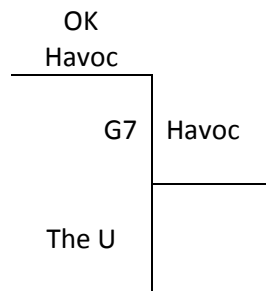

Wichita, KS – MAYB High School Summer Showcase
June 24-25, 2014

9th/10th Grade Boys Division

A Bracket