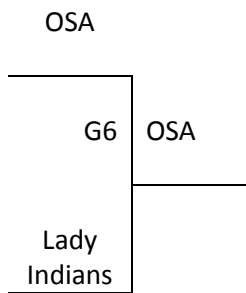

Wichita, KS – MAYB High School Summer Showcase
June 24-25, 2014

9th/10th Grade Girls Division

A Bracket