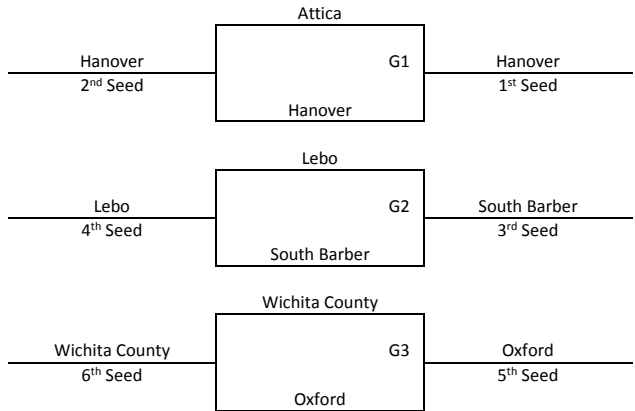

Maize, KS
1A-2A School Event
June 7-8, 2014

Varsity Boys Division II

Pool A	W	L	Pool B	W	L
1. Attica	II		4. Oxford		II
2. Lebo Wolves	I	I	5. South Barber	I	I
3. Wichita County		II	6. Hanover Wildcats	II	

Saturday	Maize S HS 1	Maize S HS 2
8:00	-	-
9:00	-	-
10:00	1-2	4-5
11:00	-	-
12:00	-	-
1:00	4-6	1-3
2:00	-	-
3:00	-	-
4:00	2-3	5-6
5:00	-	-
6:00	G1	G2
7:00	G3	-
8:00	-	-
9:00	-	-
Sunday	Maize S HS 1	Maize S HS 2
8:00	-	-
9:00	-	-
10:00	-	-
11:00	-	-
12:00	G4	G5
1:00	-	-
2:00	G6	G7
3:00	G8	-
4:00	G10	G9
5:00	-	-