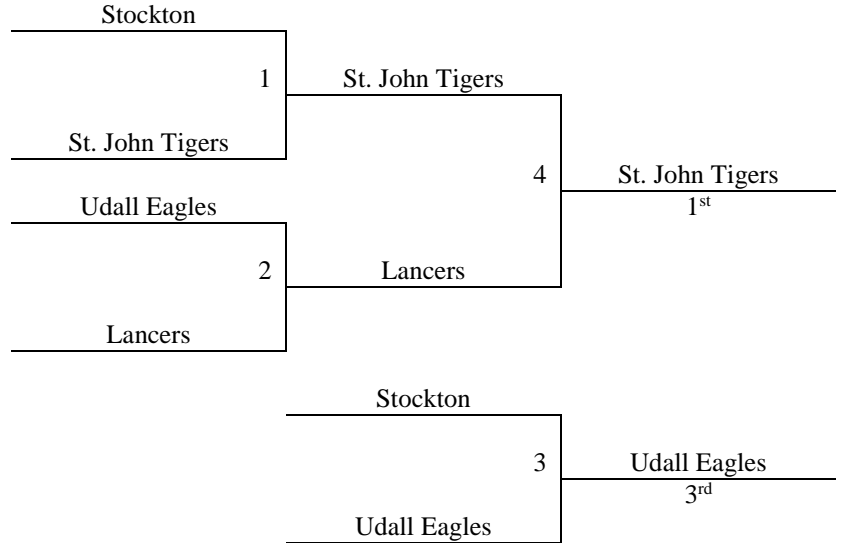

Maize, KS
1A-2A School Event
June 7-8, 2014

Varsity Boys Division I

Pool A	W	L	Pool B	W	L
1. Stockton	III		5. Lancers	III	
2. Udall Eagles	II	I	6. Solomon Gorillas	I	II
3. Remington		III	7. South Central		III
4. Hoxie Indians	I	II	8. St. John Tigers	II	I

Top 2 teams in each pool to bracket A, others to bracket B.

Tie Breaker – 2 way tie = Head to Head

3 way tie = Coin Flip

Saturday	Maize S HS 1	Maize S HS 2
8:00	-	-
9:00	5-6	7-8
10:00	-	-
11:00	5-7	6-8
12:00	1-2	3-4
1:00	-	-
2:00	5-8	6-7
3:00	1-3	2-4
4:00	-	-
5:00	1-4	2-3
6:00	-	-
7:00	-	-
8:00	-	-
9:00	-	-
Sunday	Maize S HS 1	Maize S HS 2
8:00	-	-
9:00	G5	G6
10:00	G1	G2
11:00	G8	G7
12:00	-	-
1:00	G4	G3
2:00	-	-
3:00	-	-
4:00	-	-
5:00	-	-

Bracket A