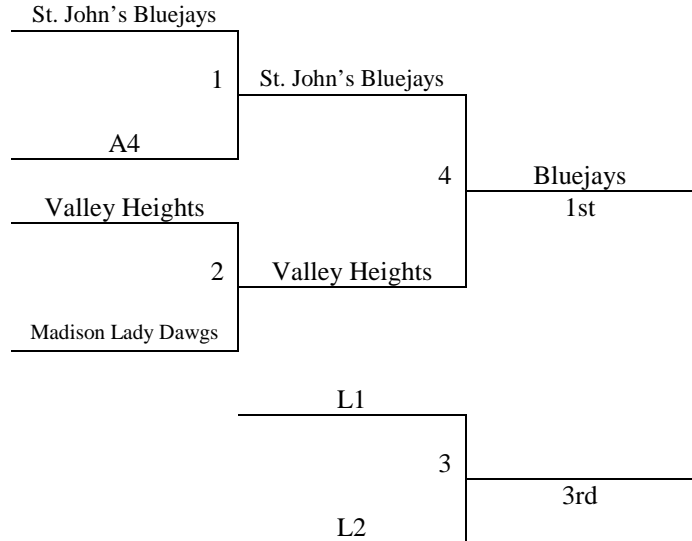

Maize, KS
1A-2A School Event
June 7-8, 2014

JV Grade Girls

<u>Pool A</u>	<u>W</u>	<u>L</u>
1. Madison Lady Dawgs 2		II
2. Valley Heights White	I	I
3. St. John's Bluejays	II	
4. Wildcats		

All teams to Bracket
Tie Breaker – 2 way tie = Head to Head
3 way tie = Coin Flip

Saturday	Maize S MS 1	Maize S MS 2
8:00	-	-
9:00	-	-
10:00	-	-
11:00	-	-
12:00	-	-
1:00	-	-
2:00	-	-
3:00	1-2	3-4
4:00	-	-
5:00	1-3	2-4
6:00	-	-
7:00	1-4	2-3
8:00	-	-
9:00	-	-
Sunday	Maize S MS 1	Maize S MS 2
8:00	-	-
9:00	-	-
10:00	-	-
11:00	-	-
12:00	-	-
1:00	G1	G2
2:00	-	-
3:00	G4	G3
4:00	-	-
5:00	-	-

Game Format will be 20 Minute Running Clock – with stopped clock the last 2 minutes unless there is a lead of 15 points or more

Maize S. HS 1= Maize South High School Court 1 – 3701 N. Tyler, Wichita, KS 67205

Maize S. HS 2= Maize South High School Court 2 – 3701 N. Tyler, Wichita, KS 67205

Maize S. MS 1= Maize South Middle School Court 1– 3701 N. Tyler, Wichita, KS 67205

Maize S. MS 2= Maize South Middle School Court 2– 3701 N. Tyler, Wichita, KS 67205