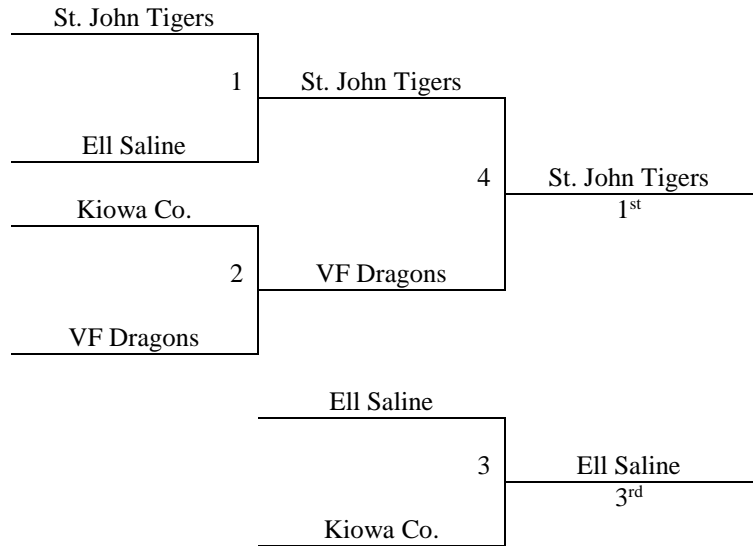

Maize, KS
1A-2A School Event
June 7-8, 2014

Varsity Girls Division

Pool A	W	L	Pool B	W	L
1. Madison Lady Dawgs		III	5. Ell Saline	I	II
2. Caldwell Bluejays	I	II	6. VF Dragons	III	
3. Kiowa Co. Lady Mavs	II	I	7. Lebo Kwik Shots	I	II
4. St. John Tigers	III		8. South Barber	I	II

Top 2 teams in each pool to bracket A, others to bracket B.

Tie Breaker – 2 way tie = Head to Head

3 way tie = Coin Flip

Saturday	Maize S MS 1	Maize S MS 2
8:00	-	-
9:00	1-2	3-4
10:00	5-6	7-8
11:00	1-3	2-4
12:00	5-7	6-8
1:00	1-4	2-3
2:00	5-8	6-7
3:00	-	-
4:00	-	-
5:00	-	-
6:00	-	-
7:00	-	-
8:00	-	-
9:00	-	-
Sunday	Maize S MS 1	Maize S MS 2
8:00	-	-
9:00	G5	G6
10:00	G1	G2
11:00	G8	G7
12:00	G4	G3
1:00	-	-
2:00	-	-
3:00	-	-
4:00	-	-
5:00	-	-

Bracket A