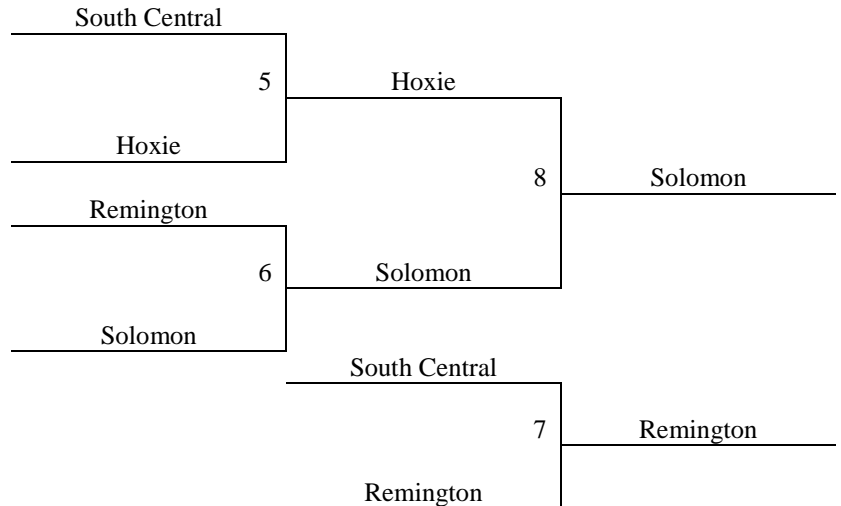

Maize, KS
1A-2A School Event
June 7-8, 2014

Varsity Boys Division I

Pool A	W	L	Pool B	W	L
1. Stockton	III		5. Lancers	III	
2. Udall Eagles	II	I	6. Solomon Gorillas	I	II
3. Remington		III	7. South Central		III
4. Hoxie Indians	I	II	8. St. John Tigers	II	I

Top 2 teams in each pool to bracket A, others to bracket B.

Tie Breaker – 2 way tie = Head to Head

3 way tie = Coin Flip

Saturday	Maize S HS 1	Maize S HS 2
8:00	-	-
9:00	5-6	7-8
10:00	-	-
11:00	5-7	6-8
12:00	1-2	3-4
1:00	-	-
2:00	5-8	6-7
3:00	1-3	2-4
4:00	-	-
5:00	1-4	2-3
6:00	-	-
7:00	-	-
8:00	-	-
9:00	-	-
Sunday	Maize S HS 1	Maize S HS 2
8:00	-	-
9:00	G5	G6
10:00	G1	G2
11:00	G8	G7
12:00	-	-
1:00	G4	G3
2:00	-	-
3:00	-	-
4:00	-	-
5:00	-	-

Bracket A

Bracket B

Game Format will be 20 Minute Running Clock – with stopped clock the last 2 minutes unless there is a lead of 15 points or more

Maize S. HS 1= Maize South High School Court 1 – 3701 N. Tyler, Wichita, KS 67205