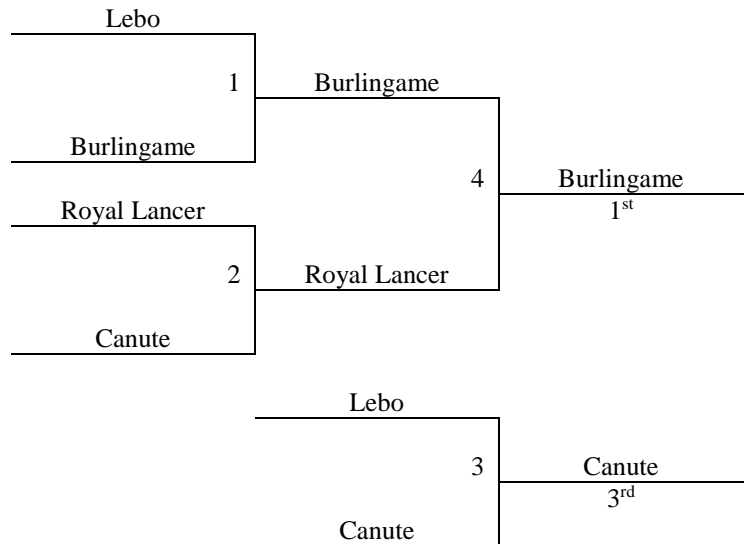

Maize, KS
1A-2A School Event
June 7-8, 2014

JV Boys Division

Pool A	W	L
1. Burlingame Bearcats	III	
2. Lebo Wolves		III
3. Canute Trojans – OK	I	II
4. Royal Lancer	II	I

All teams to Bracket
Tie Breaker – 2 way tie = Head to Head
3 way tie = Coin Flip

Saturday	Maize S MS 1	Maize S MS 2
8:00	-	-
9:00	-	-
10:00	-	-
11:00	-	-
12:00	-	-
1:00	-	-
2:00	-	-
3:00	-	-
4:00	1-2	3-4
5:00	-	-
6:00	1-3	2-4
7:00	-	-
8:00	1-4	2-3
9:00	-	-
Sunday	Maize S MS 1	Maize S MS 2
8:00	-	-
9:00	-	-
10:00	-	-
11:00	-	-
12:00	-	-
1:00	-	-
2:00	G1	G2
3:00	-	-
4:00	G4	G3
5:00	-	-

Game Format will be 20 Minute Running Clock – with stopped clock the last 2 minutes unless there is a lead of 15 points or more.

Maize S. HS 1= Maize South High School Court 1 – 3701 N. Tyler, Wichita, KS 67205
 Maize S. HS 2= Maize South High School Court 2 – 3701 N. Tyler, Wichita, KS 67205
 Maize S. MS 1= Maize South Middle School Court 1– 3701 N. Tyler, Wichita, KS 67205
 Maize S. MS 2= Maize South Middle School Court 2– 3701 N. Tyler, Wichita, KS 67205