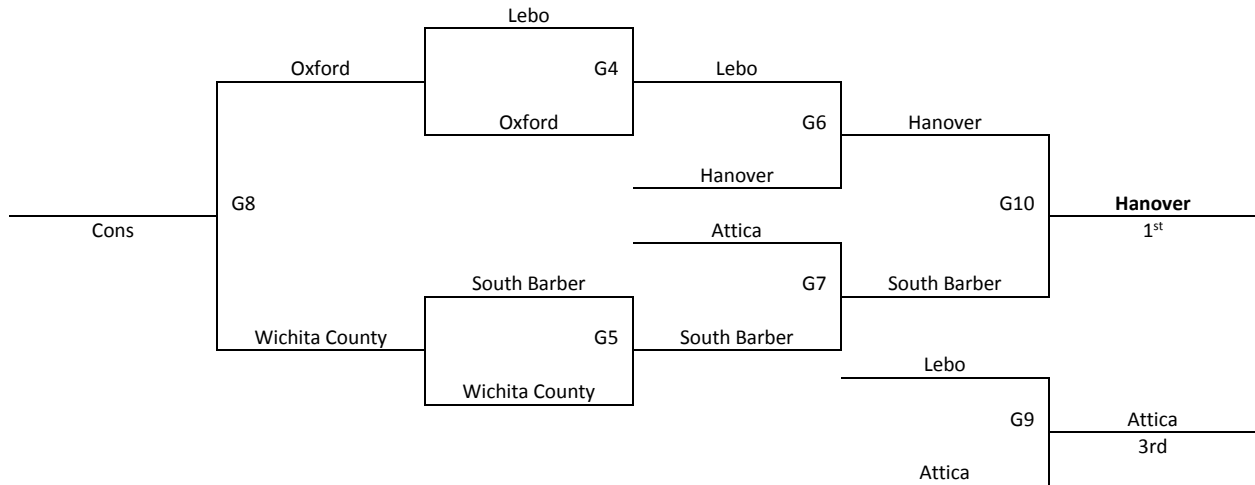

Bracket A

Game Format will be 20 Minute Running Clock – with stopped clock the last 2 minutes unless there is a lead of 15 points or more

Maize S. HS 1= Maize South High School Court 1 – 3701 N. Tyler, Wichita, KS 67205
Maize S. HS 2= Maize South High School Court 2 – 3701 N. Tyler, Wichita, KS 67205
Maize S. MS 1= Maize South Middle School Court 1– 3701 N. Tyler, Wichita, KS 67205
Maize S. MS 2= Maize South Middle School Court 2– 3701 N. Tyler, Wichita, KS 67205