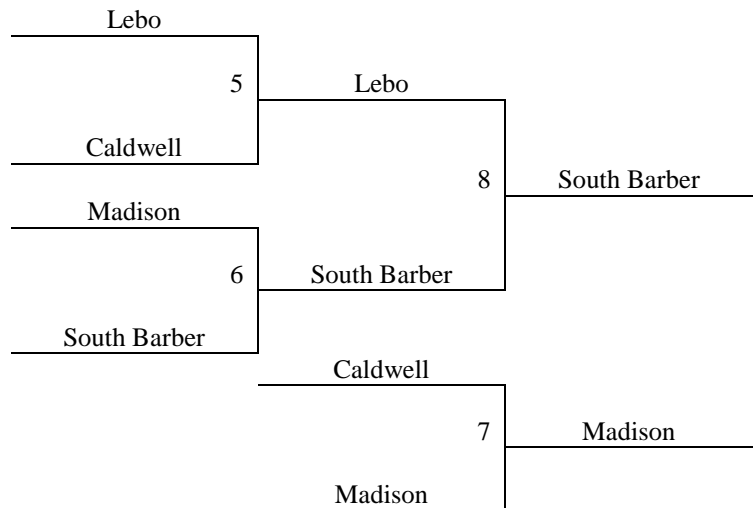

Maize, KS
1A-2A School Event
June 7-8, 2014

Varsity Girls Division

Pool A	W	L	Pool B	W	L
1. Madison Lady Dawgs		III	5. Ell Saline	I	II
2. Caldwell Bluejays	I	II	6. VF Dragons	III	
3. Kiowa Co. Lady Mavs	II	I	7. Lebo Kwik Shots	I	II
4. St. John Tigers	III		8. South Barber	I	II

Top 2 teams in each pool to bracket A, others to bracket B.

Tie Breaker – 2 way tie = Head to Head

3 way tie = Coin Flip

Saturday	Maize S MS 1	Maize S MS 2
8:00	-	-
9:00	1-2	3-4
10:00	5-6	7-8
11:00	1-3	2-4
12:00	5-7	6-8
1:00	1-4	2-3
2:00	5-8	6-7
3:00	-	-
4:00	-	-
5:00	-	-
6:00	-	-
7:00	-	-
8:00	-	-
9:00	-	-
Sunday	Maize S MS 1	Maize S MS 2
8:00	-	-
9:00	G5	G6
10:00	G1	G2
11:00	G8	G7
12:00	G4	G3
1:00	-	-
2:00	-	-
3:00	-	-
4:00	-	-
5:00	-	-

Bracket A

Bracket B

Game Format will be 20 Minute Running Clock – with stopped clock the last 2 minutes unless there is a lead of 15 points or more

Maize S. HS 1= Maize South High School Court 1 – 3701 N. Tyler, Wichita, KS 67205