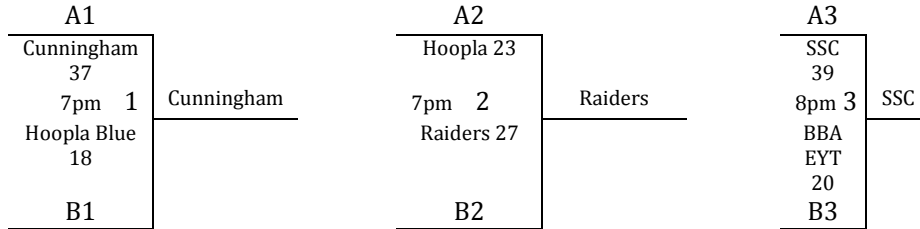

Sunday	Ct 5	Ct 6	Ct 7
8:00			
9:00			
10:00			G2
11:00			
12:00			
1:00		G5	
2:00		G4	
3:00			
4:00			
5:00			

SOUTH SIOUX CITY MAYB

JUNE 6-8, 2014

6th Grade Girls

Pool A	W	L	Pool B	W	L
1. SSC Cardinals	11	11	4. Raiders	11	111
2. Hoopla	111	111	5. Hoopla 5 th Blue	11	
3. BBA Fierce - Cunningham	111		6. BBA Fierce - EYT		1111

Friday	Ct 5	Ct 6	Ct 7
5:00			
6:00			
7:00			
8:00			
9:00			

Saturday	Ct 5	Ct 6	Ct 7
8:00			
9:00			
10:00			
11:00			
12:00			
1:00		1-2	4-5
2:00			
3:00		1-3	4-6
4:00			
5:00		2-3	5-6
6:00			
7:00		G1	G2
8:00	G3		
9:00			

Sunday	Ct 5	Ct 6	Ct 7
8:00			G4
9:00			G5
10:00			
11:00			G6
12:00			G7
1:00			G8
2:00			G9
3:00			G10
4:00			
5:00			

SOUTH SIOUX CITY MAYB
JUNE 6-8, 2014

6th Grade Girls Bracket Play

A1 Plays B1, A2 Plays B2, A3 Plays B3 to Determine Bracket Play

2 Pools: Top Two in Each Pool to Bracket A, Others to Bracket B

Friday	Ct 4	Ct 5
5:00		
6:00		
7:00	1-2	
8:00	3-4	
9:00		

Saturday	Ct 4	Ct 5
8:00		5-6
9:00		7-8
10:00		1-3
11:00		2-4
12:00		5-7
1:00		6-8
2:00	1-4	2-3
3:00		5-8
4:00		6-7
5:00		
6:00		
7:00	G5	
8:00	G6	
9:00		