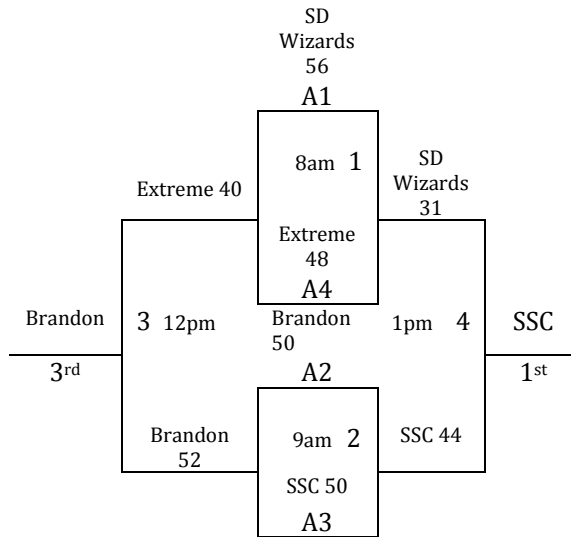

2 Pools: Top Seeds in Each Pool Play for 1st, 2 Seeds Play for 3rd, Etc.

Friday	Ct 1	Ct 2
5:00		
6:00	1-2	
7:00	3-4	
8:00	1-5	
9:00		

Saturday	Ct 1	Ct 2
8:00		6-7
9:00		8-9
10:00	2-3	6-10
11:00	4-5	7-8
12:00		9-10
1:00		
2:00	1-3	
3:00	2-4	
4:00		6-8
5:00		7-9
6:00	3-5	8-10
7:00	1-4	6-9
8:00	2-5	7-10
9:00		

Sunday	Ct 1	Ct 2
8:00		
9:00		
10:00	G5	
11:00	G4	
12:00		
1:00		
2:00	G2	
3:00	G1	G3
4:00		
5:00		

SOUTH SIOUX CITY MAYB

JUNE 6-8, 2014

11th/12th Grade Boys

Pool A	W	L
1. Extreme 17U		111
2. Team Brandon	11	1
3. SD Wizards	111	
4. South Sioux City	1	11

Friday	Ct 1
5:00	
6:00	
7:00	
8:00	
9:00	

Saturday	Ct 1
8:00	1-2
9:00	3-4
10:00	
11:00	
12:00	2-4
1:00	1-3
2:00	
3:00	
4:00	1-4
5:00	2-3
6:00	
7:00	
8:00	
9:00	

Sunday	Ct 1
8:00	G1
9:00	G2
10:00	
11:00	
12:00	G3
1:00	G4
2:00	
3:00	
4:00	
5:00	