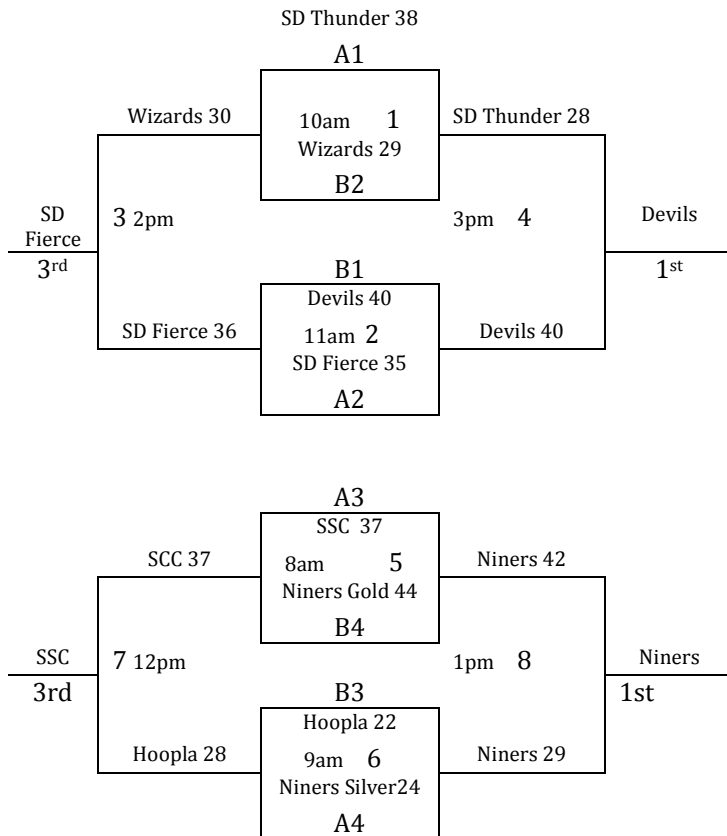

SOUTH SIOUX CITY MAYB

JUNE 6-8, 2014

9th/10th Grade Girls

Pool A	W	L	Pool B	W	L
1. South Sioux City JV	11	1	5. SD Wizards	11	1
2. SD Thunder	11	1	6. Dakota Lady Niners 16U Gold	1	11
3. South Dakota Fierce 2017	11	1	7. Hoopla Grey	1	11
4. Dakota Lady Niners 15U Silver		111	8. Dakota Blue Devils	11	1

2 Pools: Top Two in Each Pool to Bracket A, Others to Bracket B

Friday	Ct 2	Ct 3
5:00		
6:00		1-2
7:00		5-6
8:00		
9:00		

Saturday	Ct 2	Ct 3
8:00		7-8
9:00		3-4
10:00		1-3
11:00		2-4
12:00		5-7
1:00		6-8
2:00		1-4
3:00		2-3
4:00		5-8
5:00		6-7
6:00		
7:00		
8:00		
9:00		

Sunday	Ct 2	Ct 3
8:00		G5
9:00		G6
10:00		G1
11:00		G2
12:00		G7
1:00		G8
2:00		G3
3:00		G4
4:00		
5:00		

Courts 6 & 7: Middle School Courts
Courts 3, 4 & 5: New Gym
Courts 1 & 2: High School Mini Dome
Court 8: YMCA