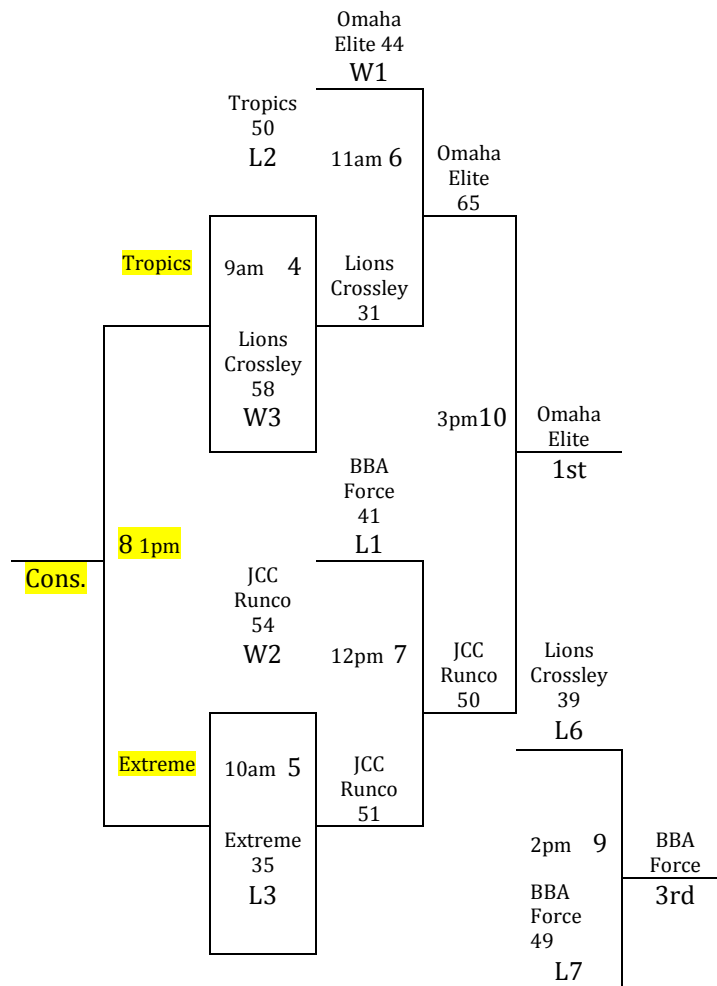

SOUTH SIOUX CITY MAYB
JUNE 6-8, 2014

8th Grade Boys Bracket Play

A1 Plays B1, A2 Plays B2, A3 Plays B3 to Determine Bracket Play

A1	A2	A3
Omaha Elite 48 8am 1	Lions Runco 64 6pm 2	Extreme 47 5pm 3
BBA Force 40 B1	Tropics 32 B2	Lions Crossley 53 B3

Courts 6 & 7: Middle School Courts
Courts 3, 4 & 5: New Gym
Courts 1 & 2: High School Mini Dome
Court 8: YMCA