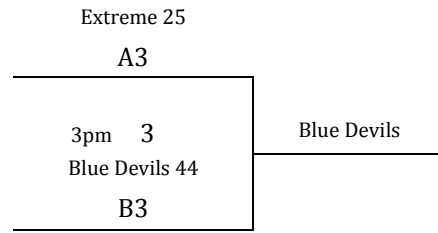

SOUTH SIOUX CITY MAYB

JUNE 6-8, 2014

9th/10th Grade Boys

Pool A	W	L	Pool B	W	L
1. Team Brandon-Black	111	1	6. Heat	1	111
2. South Sioux City	1	111	7. Bartlett Basketball Academy Force	1111	
3. Maple Valley Rams	1111		8. SD Wizards	111	1
4. Extreme 16 U	1	111	9. Dakota Blue Devils Jansen	11	11
5. BBA Force YET-	1	111	10. Team Brandon - Red		1111

2 Pools: Top Seeds in Each Pool Play for 1st, 2 Seeds Play for 3rd, Etc.

Friday	Ct 1	Ct 2
5:00		
6:00	1-2	
7:00	3-4	
8:00	1-5	
9:00		

Saturday	Ct 1	Ct 2
8:00		6-7
9:00		8-9
10:00	2-3	6-10
11:00	4-5	7-8
12:00		9-10
1:00		
2:00	1-3	
3:00	2-4	
4:00		6-8
5:00		7-9
6:00	3-5	8-10
7:00	1-4	6-9
8:00	2-5	7-10
9:00		

Sunday	Ct 1	Ct 2
8:00		
9:00		
10:00	G5	
11:00	G4	
12:00		
1:00		
2:00	G2	
3:00	G1	G3
4:00		
5:00