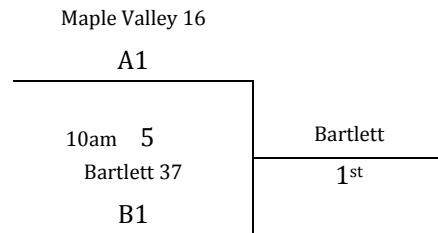

SOUTH SIOUX CITY MAYB

JUNE 6-8, 2014

9th/10th Grade Boys

Pool A	W	L	Pool B	W	L
1. Team Brandon-Black	111	1	6. Heat	1	111
2. South Sioux City	1	111	7. Bartlett Basketball Academy Force	1111	
3. Maple Valley Rams	1111		8. SD Wizards	111	1
4. Extreme 16 U	1	111	9. Dakota Blue Devils Jansen	11	11
5. BBA Force YET-	1	111	10. Team Brandon - Red		1111

2 Pools: Top Seeds in Each Pool Play for 1st, 2 Seeds Play for 3rd, Etc.

Friday	Ct 1	Ct 2
5:00		
6:00	1-2	
7:00	3-4	
8:00	1-5	
9:00		

Saturday	Ct 1	Ct 2
8:00		6-7
9:00		8-9
10:00	2-3	6-10
11:00	4-5	7-8
12:00		9-10
1:00		
2:00	1-3	
3:00	2-4	
4:00		6-8
5:00		7-9
6:00	3-5	8-10
7:00	1-4	6-9
8:00	2-5	7-10
9:00		

Sunday	Ct 1	Ct 2
8:00		
9:00		
10:00	G5	
11:00	G4	
12:00		
1:00		
2:00	G2	
3:00	G1	G3
4:00		
5:00