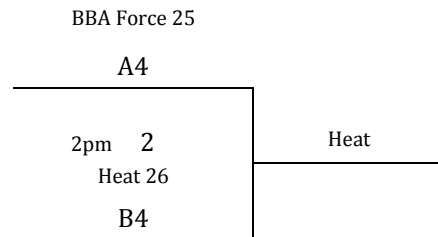

SOUTH SIOUX CITY MAYB

JUNE 6-8, 2014

9th/10th Grade Boys

Pool A	W	L	Pool B	W	L
1. Team Brandon-Black	111	1	6. Heat	1	111
2. South Sioux City	1	111	7. Bartlett Basketball Academy Force	1111	
3. Maple Valley Rams	1111		8. SD Wizards	111	1
4. Extreme 16 U	1	111	9. Dakota Blue Devils Jansen	11	11
5. BBA Force YET-	1	111	10. Team Brandon - Red		1111

2 Pools: Top Seeds in Each Pool Play for 1st, 2 Seeds Play for 3rd, Etc.

Friday	Ct 1	Ct 2
5:00		
6:00	1-2	
7:00	3-4	
8:00	1-5	
9:00		

Saturday	Ct 1	Ct 2
8:00		6-7
9:00		8-9
10:00	2-3	6-10
11:00	4-5	7-8
12:00		9-10
1:00		
2:00	1-3	
3:00	2-4	
4:00		6-8
5:00		7-9
6:00	3-5	8-10
7:00	1-4	6-9
8:00	2-5	7-10
9:00		

Sunday	Ct 1	Ct 2
8:00		
9:00		
10:00	G5	
11:00	G4	
12:00		
1:00		
2:00	G2	
3:00	G1	G3
4:00		
5:00