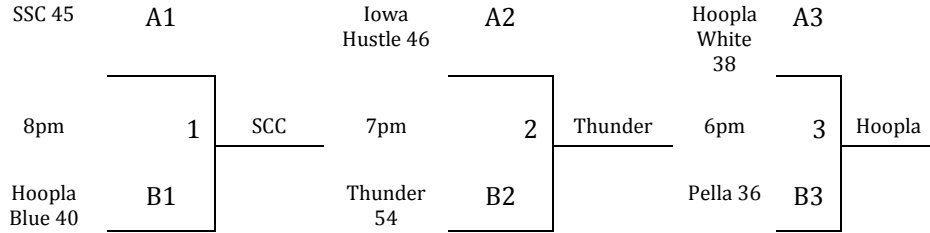

SOUTH SIOUX CITY MAYB
JUNE 6-8, 2014

11th/12th Grade Girls

Pool A	W	L	Pool B	W	L
1. South Sioux City Varsity	11		4. Hoopla Blue	11	
2. Southeast Iowa Hustle	1	1	5. Pella Lady Dutch		11
3. Hoopla White		11	6. Thunder	1	1

Friday	Ct 2	Ct 3
5:00		
6:00	1-2	
7:00	4-5	
8:00	1-3	
9:00		

Saturday	Ct 2	Ct 3
8:00		
9:00		
10:00		
11:00		
12:00		
1:00	5-6	
2:00	2-3	
3:00	4-6	
4:00		
5:00		
6:00		G3
7:00		G2
8:00		G1
9:00		

Sunday	Ct 2	Ct 3
8:00		G4
9:00		G5
10:00		G6
11:00		G7
12:00		G8
1:00		G9
2:00		G10
3:00		
4:00		
5:00		

SOUTH SIOUX CITY MAYB
JUNE 6-8, 2014

11th/12th Grade Girls Bracket Play

A1 Plays B1, A2 Plays B2, A3 Plays B3 to Determine Bracket Play

Courts 6 & 7: Middle School Courts
Courts 3, 4 & 5: New Gym
Courts 1 & 2: High School Mini Dome
Court 8: YMCA

2 Pools: Top Two in Each Pool to Bracket A, Others to Bracket B

Friday	Ct 5	Ct 6	Ct 7	Ct 8
5:00				
6:00				
7:00				
8:00	5-6			
9:00				

Saturday	Ct 5	Ct 6	Ct 7	Ct 8
8:00				7-8
9:00				5-9
10:00				6-7
11:00				8-9
12:00				1-2
1:00				3-4
2:00				5-7
3:00				1-3
4:00				2-4
5:00				6-8
6:00				7-9
7:00				5-8
8:00		1-4	2-3	6-9
9:00				