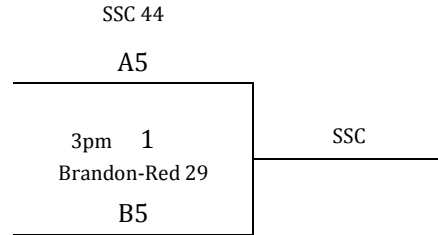

SOUTH SIOUX CITY MAYB

JUNE 6-8, 2014

9th/10th Grade Boys

Pool A	W	L	Pool B	W	L
1. Team Brandon-Black	111	1	6. Heat	1	111
2. South Sioux City	1	111	7. Bartlett Basketball Academy Force	1111	
3. Maple Valley Rams	1111		8. SD Wizards	111	1
4. Extreme 16 U	1	111	9. Dakota Blue Devils Jansen	11	11
5. BBA Force YET-	1	111	10. Team Brandon - Red		1111

2 Pools: Top Seeds in Each Pool Play for 1st, 2 Seeds Play for 3rd, Etc.

Friday	Ct 1	Ct 2
5:00		
6:00	1-2	
7:00	3-4	
8:00	1-5	
9:00		

Saturday	Ct 1	Ct 2
8:00		6-7
9:00		8-9
10:00	2-3	6-10
11:00	4-5	7-8
12:00		9-10
1:00		
2:00	1-3	
3:00	2-4	
4:00		6-8
5:00		7-9
6:00	3-5	8-10
7:00	1-4	6-9
8:00	2-5	7-10
9:00		

Sunday	Ct 1	Ct 2
8:00		
9:00		
10:00	G5	
11:00	G4	
12:00		
1:00		
2:00	G2	
3:00	G1	G3
4:00		
5:00