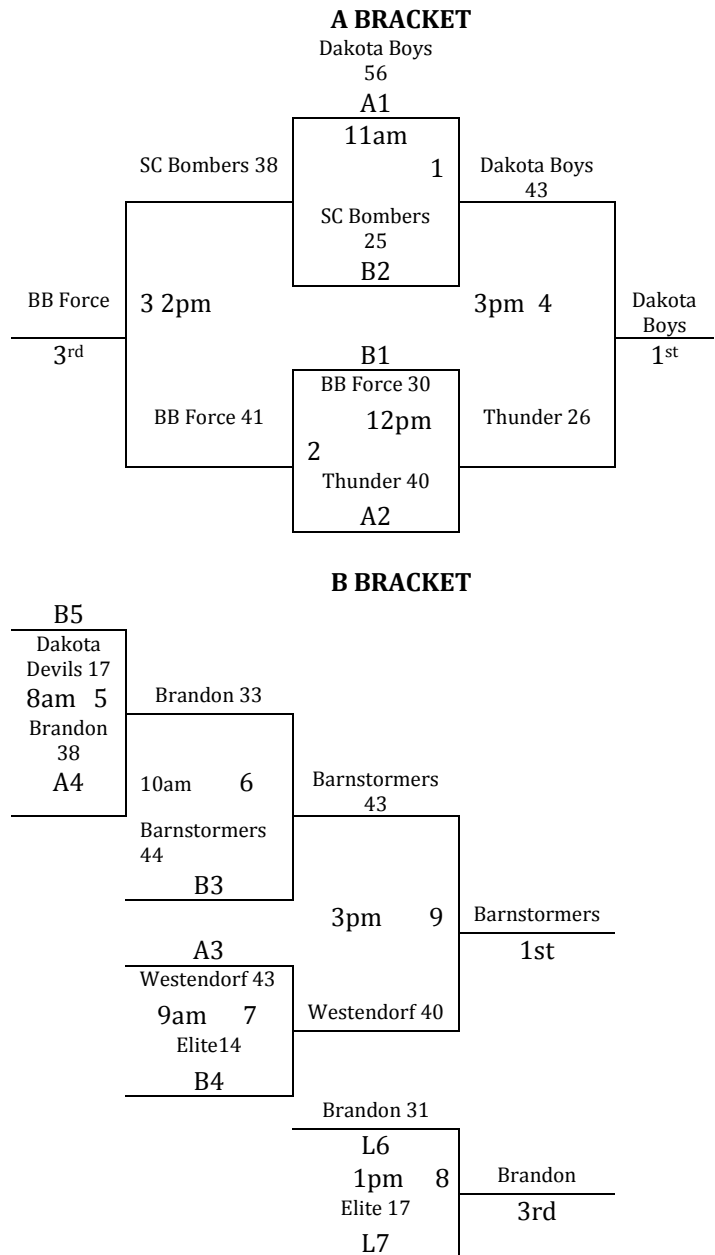

SOUTH SIOUX CITY MAYB

JUNE 6-8, 2014

5th/6th Grade Boys

Pool A	W	L	Pool B	W	L
1. Thunder	11	1	5. BB Force - Bartlett	1111	
2. Team Brandon		111	6. Airborne Elite	1	111
3. Westendorf Bucketmakers All-Stars	1	11	7. Sioux City Bombers	111	1
4. Dakota Boys	111		8. Iowa Barnstormers West	11	11
			9. Dakota Blue Devils Brown 5th		1111

2 Pools: Top Two in Each Pool to Bracket A, Others to Bracket B

Friday	Ct 5	Ct 6	Ct 7	Ct 8
5:00				
6:00				
7:00				
8:00	5-6			
9:00				

Saturday	Ct 5	Ct 6	Ct 7	Ct 8
8:00				7-8
9:00				5-9
10:00				6-7
11:00				8-9
12:00				1-2
1:00				3-4
2:00				5-7
3:00				1-3
4:00				2-4
5:00				6-8
6:00				7-9
7:00				5-8
8:00		1-4	2-3	6-9
9:00				

Sunday	Ct 5	Ct 6	Ct 7	Ct 8
8:00				G5
9:00				G7
10:00				G6
11:00				G1
12:00				G2
1:00				G8
2:00				G3
3:00		G9		G4
4:00				
5:00