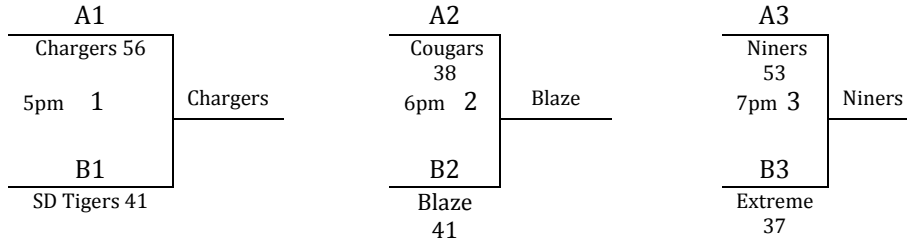

2 Pools: Top Two in Each Pool to Bracket A, Others to Bracket B

Friday	Ct 5	Ct 6	Ct 7	Ct 8
5:00				
6:00				
7:00				
8:00	5-6			
9:00				

Saturday	Ct 5	Ct 6	Ct 7	Ct 8
8:00				7-8
9:00				5-9
10:00				6-7
11:00				8-9
12:00				1-2
1:00				3-4
2:00				5-7
3:00				1-3
4:00				2-4
5:00				6-8
6:00				7-9
7:00				5-8
8:00		1-4	2-3	6-9
9:00				

Sunday	Ct 5	Ct 6	Ct 7	Ct 8
8:00				G5
9:00				G7
10:00				G6
11:00				G1
12:00				G2
1:00				G8
2:00				G3
3:00		G9		G4
4:00				
5:00				

SOUTH SIOUX CITY MAYB

JUNE 6-8, 2014

7th Grade Boys

<u>Pool A</u>	<u>W</u>	<u>L</u>	<u>Pool B</u>	<u>W</u>	<u>L</u>
1. Chargers	111		4. South Dakota Tigers	11	
2. Tea Cougars	1	1	5. Blaze	1	1
3. Dakota Niners 13U		11	6. Extreme		11

Friday	Ct 5	Ct 6
5:00		
6:00	1-2	
7:00		
8:00		
9:00		

Saturday	Ct 5	Ct 6
8:00		4-5
9:00		1-3
10:00		4-6
11:00		2-3
12:00		5-6
1:00		
2:00		
3:00		
4:00		
5:00	G1	
6:00	G2	
7:00	G3	
8:00		
9:00		

Sunday	Ct 5	Ct 6
8:00		G4
9:00		G5
10:00		G6
11:00		G7
12:00		G8
1:00		
2:00	G9	
3:00	G10	
4:00		
5:00		

SOUTH SIOUX CITY MAYB
JUNE 6-8, 2014

7th Grade Boys Bracket Play

A1 Plays B1, A2 Plays B2, A3 Plays B3 to Determine Bracket Play

Courts 6 & 7: Middle School Courts
 Courts 3, 4 & 5: New Gym
 Courts 1 & 2: High School Mini Dome
 Court 8: YMCA