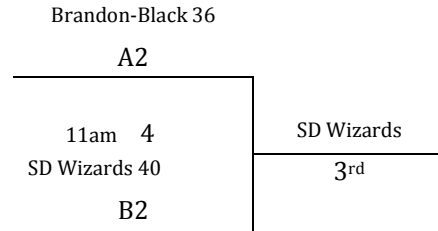

SOUTH SIOUX CITY MAYB

JUNE 6-8, 2014

9th/10th Grade Boys

Pool A	W	L	Pool B	W	L
1. Team Brandon-Black	111	1	6. Heat	1	111
2. South Sioux City	1	111	7. Bartlett Basketball Academy Force	1111	
3. Maple Valley Rams	1111		8. SD Wizards	111	1
4. Extreme 16 U	1	111	9. Dakota Blue Devils Jansen	11	11
5. BBA Force YET-	1	111	10. Team Brandon - Red		1111

2 Pools: Top Seeds in Each Pool Play for 1st, 2 Seeds Play for 3rd, Etc.

Friday	Ct 1	Ct 2
5:00		
6:00	1-2	
7:00	3-4	
8:00	1-5	
9:00		

Saturday	Ct 1	Ct 2
8:00		6-7
9:00		8-9
10:00	2-3	6-10
11:00	4-5	7-8
12:00		9-10
1:00		
2:00	1-3	
3:00	2-4	
4:00		6-8
5:00		7-9
6:00	3-5	8-10
7:00	1-4	6-9
8:00	2-5	7-10
9:00		

Sunday	Ct 1	Ct 2
8:00		
9:00		
10:00	G5	
11:00	G4	
12:00		
1:00		
2:00	G2	
3:00	G1	G3
4:00		
5:00