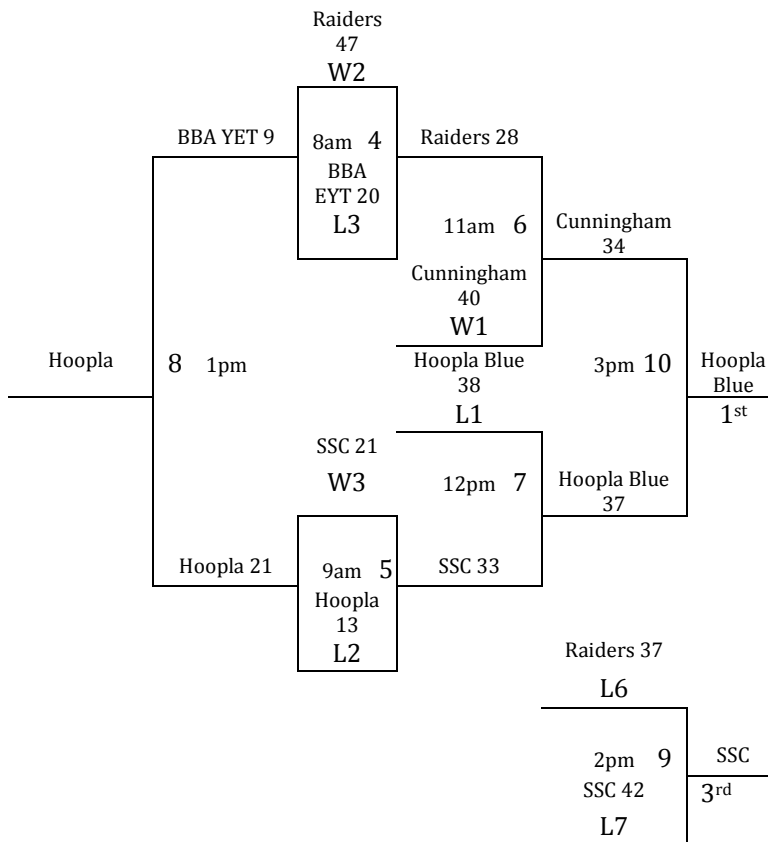

Friday	Ct 5	Ct 6	Ct 7
5:00			
6:00			
7:00			
8:00			
9:00			

Saturday	Ct 5	Ct 6	Ct 7
8:00			
9:00			
10:00			
11:00			
12:00			
1:00		1-2	4-5
2:00			
3:00		1-3	4-6
4:00			
5:00		2-3	5-6
6:00			
7:00		G1	G2
8:00	G3		
9:00			

Sunday	Ct 5	Ct 6	Ct 7
8:00			G4
9:00			G5
10:00			
11:00			G6
12:00			G7
1:00			G8
2:00			G9
3:00			G10
4:00			
5:00			

SOUTH SIOUX CITY MAYB
JUNE 6-8, 2014

6th Grade Girls Bracket Play

A1 Plays B1, A2 Plays B2, A3 Plays B3 to Determine Bracket Play