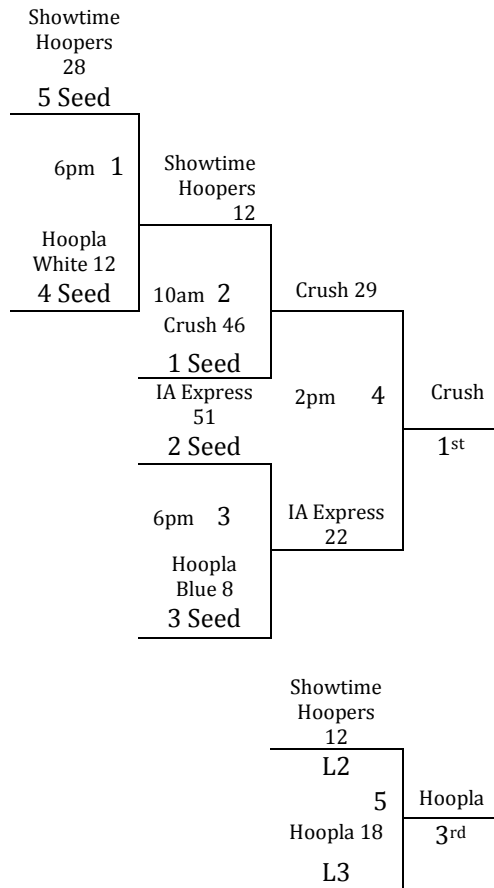

SOUTH SIOUX CITY MAYB

JUNE 6-8, 2014

5th Grade Girls

Pool A	W	L
1. Showtime Hoopers		1111
2. Hoopla White	1	111
3. Western IA Express - Neilson	111	1
4. Crush	1111	
5. Hoopla 4th Blue	11	11

Friday	Ct 5	Ct 6	Ct 7
5:00			
6:00			
7:00	3-5		
8:00			
9:00			

Saturday	Ct 5	Ct 6	Ct 7
8:00			1-2
9:00			3-4
10:00			1-5
11:00			2-3
12:00			4-5
1:00			
2:00		1-3	2-4
3:00			
4:00		1-4	2-5
5:00			
6:00		G1	G3
7:00			
8:00			

Sunday	Ct 5	Ct 6	Ct 7
8:00			
9:00			
10:00			G2
11:00			
12:00			
1:00		G5	
2:00		G4	
3:00			
4:00			
5:00