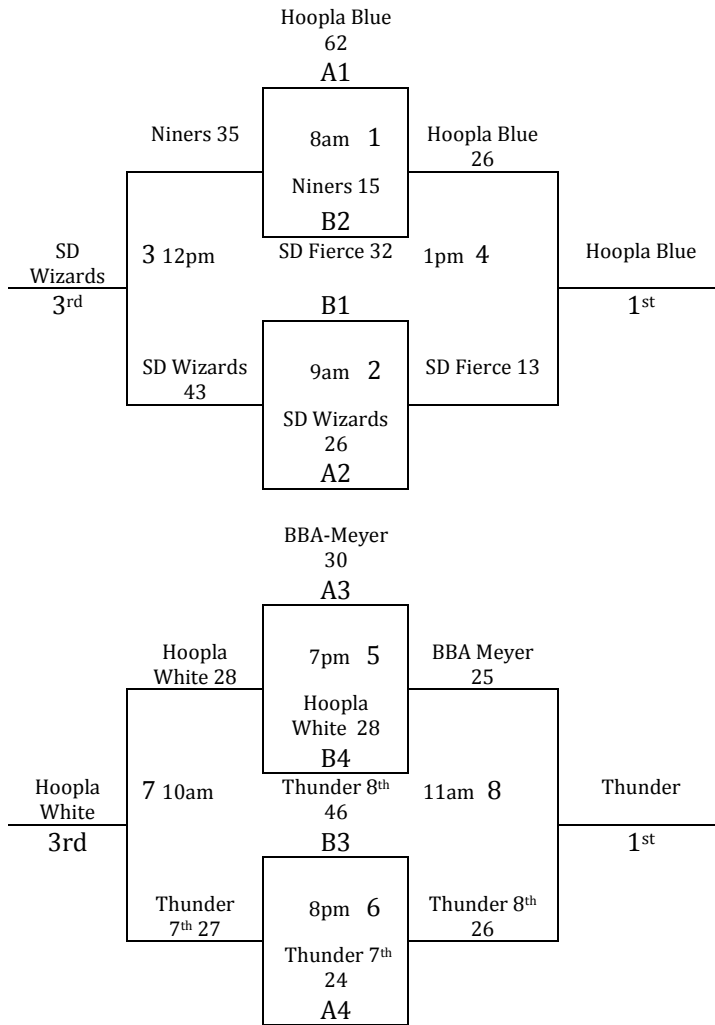

SOUTH SIOUX CITY MAYB

JUNE 6-8, 2014

7th/8th Grade Girls

Pool A	W	L	Pool B	W	L
1. Hoopla 7th Blue	111		5. SD Thunder - 8th	1	11
2. SD Wizards	11	1	6. South Dakota Fierce	111	
3. SD Thunder - 7th		111	7. Hoopla White - 7th		111
4. BBA Fierce - Meyer	1	11	8. Dakota Lady Niners 13U Bronze	11	1

2 Pools: Top Two in Each Pool to Bracket A, Others to Bracket B

Friday	Ct 4	Ct 5
5:00		
6:00		
7:00	1-2	
8:00	3-4	
9:00		

Saturday	Ct 4	Ct 5
8:00		5-6
9:00		7-8
10:00		1-3
11:00		2-4
12:00		5-7
1:00		6-8
2:00	1-4	2-3
3:00		5-8
4:00		6-7
5:00		
6:00		
7:00	G5	
8:00	G6	
9:00		

Sunday	Ct 4	Ct 5
8:00		G1
9:00		G2
10:00		G7
11:00		G8
12:00		G3
1:00		G4
2:00		

Courts 6 & 7: Middle School Courts
Courts 3, 4 & 5: New Gym
Courts 1 & 2: High School Mini Dome
Court 8: YMCA