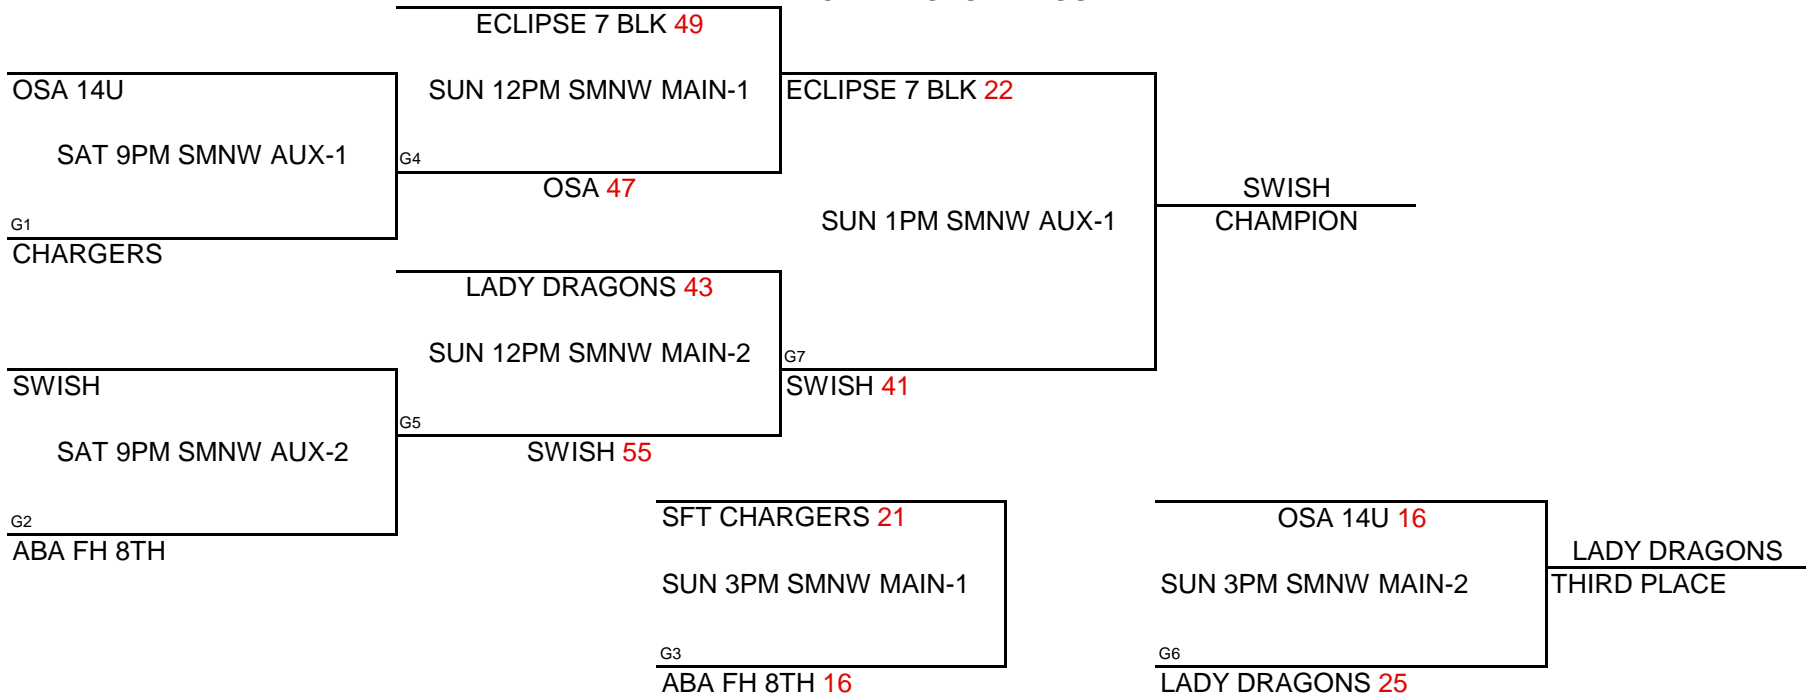

KC PREMIERE/SHIRTS & SKINS/MAYB NATIONAL QUALIFIER

8TH GRADE GIRLS DIVISION

POOL A

(1)	ECLIPSE 7 BLK
(2)	ABA FH 8TH
(3)	OSA 14U

WINS LOSSES

||	
	||
|	|

POOL B

(1)	LADY DRAGONS
(2)	SFT CHARGERS
(3)	S.LINCOLN SWISH

WINS LOSSES

||	
	|
	|

POOL PLAY ROUND 1

A-1	VS	A-2	DAY	TIME	LOCATION	SCORE	B-1	VS	B-2	DAY	TIME	LOCATION
A-1	VS	A-2	FRI	7PM	SMNW AUX-1	63-16	B-1 (46)	VS	B-2 (20)	SAT	11AM	SMNW A-1
A-1	VS	A-3	FRI	9PM	SMNW AUX-2	41-29	B-1 (42)	VS	B-3 (41)	SAT	1PM	SMNW A-1
A-2	VS	A-3	SAT	9AM	SMNW AUX-1	13-32	B-2 (15)	VS	B-3 (32)	SAT	3PM	SMNW A-1

SEEDING ROUND

A 1ST	ECLIPSE	VS	B 1ST DRAGONS	SAT	7PM	SMNW AUX-1	Winner gets 1st seed, Loser gets 2nd seed	44-35
A 2ND	OSA	VS	B 2ND SWISH	SAT	6PM	SMNW AUX-1	Winner gets 3rd seed, Loser gets 4th seed	20-37
A 3RD	ABA FH	VS	B 3RD CHARGERS	SAT	6PM	SMNW MAIN-2	Winner gets 5th seed, Loser gets 6th seed	25-31

CHAMPIONSHIP ROUND

NOTE: TIE BREAKER

- 1 - HEAD TO HEAD
- 2 - POINT SPREAD (MAX. 15 POINTS)
- 3 - DEF. POINTS ALLOWED

Results posted online www.kcpbasketball.weebly.com