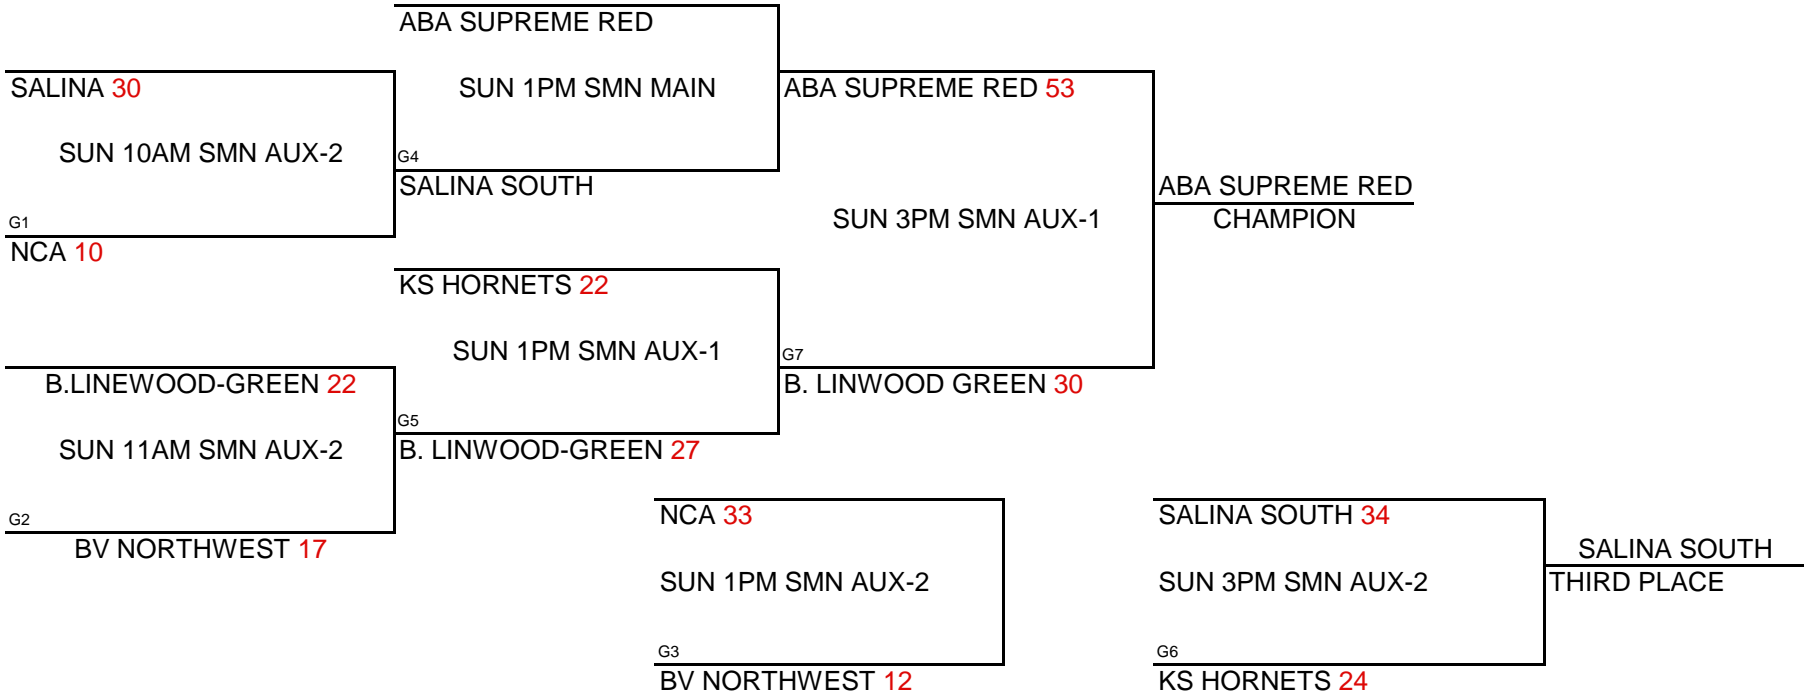

KCP / SMN SHOOTOUT / MAYB S&S NATIONAL QUALIFIER

JV GIRLS BLUE DIVISION

POOL A

(1)	NCA
(2)	B.LINWOOD-GREEN
(3)	ABA SUPREME-RED

WINS	LOSSES
II	
I	I
II	

POOL B

(1)	BV NORTHWEST
(2)	SALINA SOUTH
(3)	KANSAS HORNETS

WINS	LOSSES
II	
I	I
II	

POOL PLAY ROUND 1

A-1	VS	A-2	DAY	TIME	LOCATION	SCORE	B-1	VS	B-2	DAY	TIME	LOCATION
A-1	VS	A-2	FRI	530PM	SMN AUX-1	24-42	B-1 (23)	VS	B-2 (34)	SAT	11AM	SMN A-2
A-1	VS	A-3	FRI	730PM	SMN AUX-1	17-47	B-1 (23)	VS	B-3 (30)	SAT	1PM	SMN A-2
A-2	VS	A-3	FRI	930PM	SMN AUX-1	19-43	B-2 (17)	VS	B-3 (29)	SAT	3PM	SMN A-2

SEEDING ROUND

A 1ST	ABA	VS	B 1ST	KS HORN	SAT	7PM	SMN MAIN	Winner gets 1st seed, Loser gets 2nd seed	SCORE
A 1ST	ABA	VS	B 1ST	KS HORN	SAT	7PM	SMN MAIN	Winner gets 1st seed, Loser gets 2nd seed	55-15
A 2ND	B.LINE	VS	B 2ND	SALINA	SAT	9PM	SMN MAIN	Winner gets 3rd seed, Loser gets 4th seed	29-19
A 3RD	NCA	VS	B 3RD	BV NW	SAT	9PM	SMN AUX-1	Winner gets 5th seed, Loser gets 6th seed	36-18

CHAMPIONSHIP ROUND

NOTE: TIE BREAKER
1 - HEAD TO HEAD
2 - POINT SPREAD (MAX. 15 POINTS)
3 - DEF. POINTS ALLOWED

Results posted online at www.kcpbasketball.weebly.com