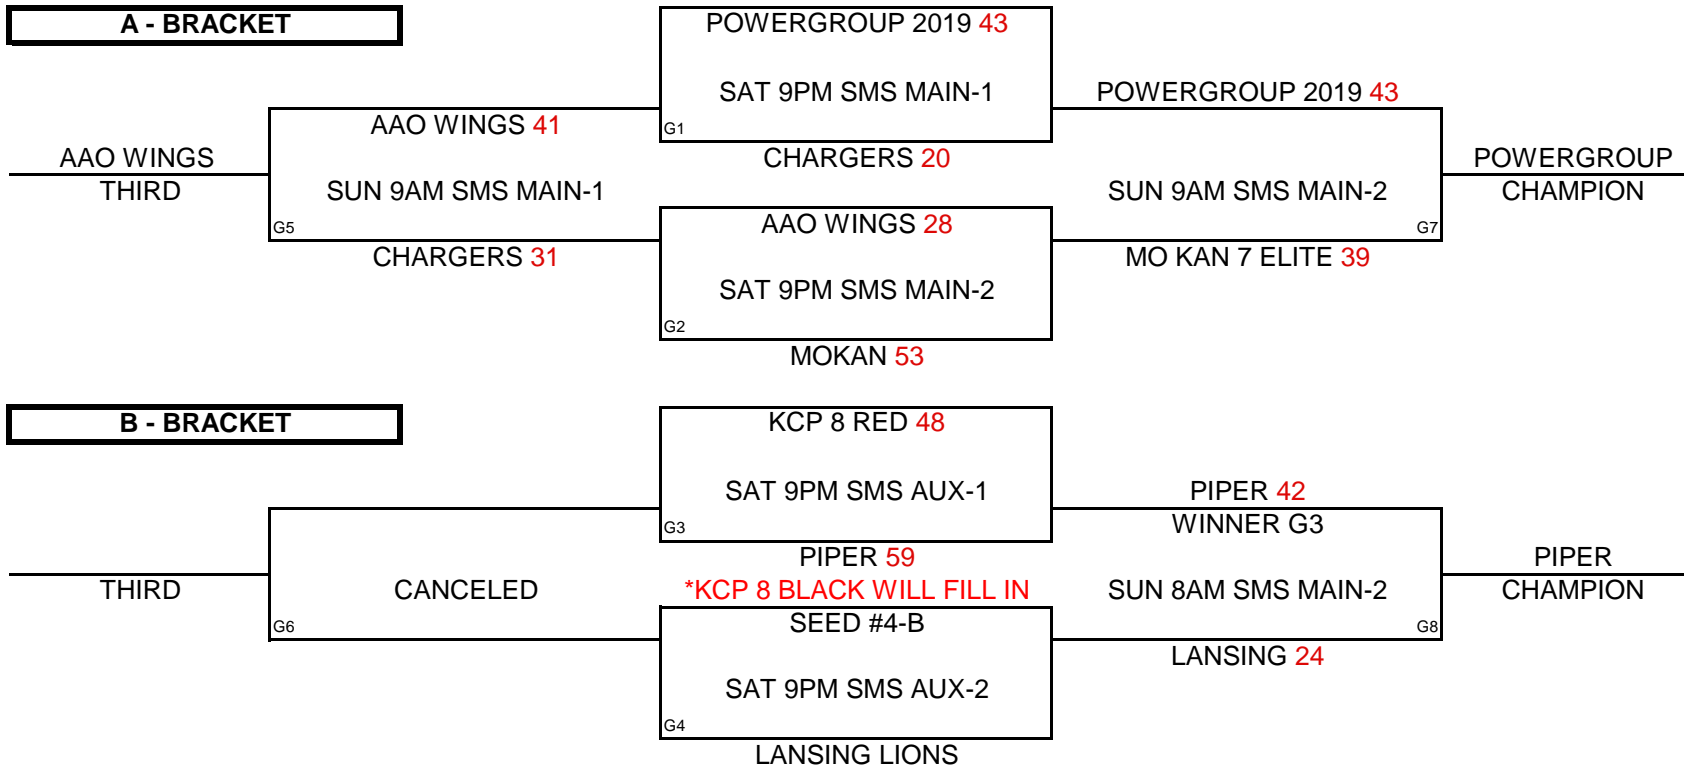

KC PREMIERE/SHIRTS & SKINS/MAYB NATIONAL QUALIFIER

8TH GRADE BOYS DIVISION

POOL A

		WINS	LOSSES
(1)	POWERGROUP 2019	III	
(2)	AAO WINGS-WHITE	II	I
(3)	LANSING LIONS	I	II
(4)	PIPER		III

POOL B

		WINS	LOSSES
(1)	MOKAN 7 ELITE	III	
(2)	CHILLI GATORS - DROPPED		
(3)	CHARGERS	II	I
(4)	KCP 8 RED	I	II

POOL PLAY ROUND

A-1 (44)	VS	A-2 (16)	FRI	9PM	SMS MAIN-2	B-1 (15)	VS	B-2 (0)	SAT	8AM	SMS MAIN-1
A-3 (34)	VS	A-4 (33)	FRI	9PM	SMS AUX-1	B-1 (52)	VS	B-3 (17)	SAT	9AM	SMS MAIN-1
A-1 (57)	VS	A-3 (9)	SAT	10AM	SMS MAIN-1	B-2 (0)	VS	B-4 (15)	SAT	12PM	SMS MAIN-1
A-2 (57)	VS	A-4 (14)	SAT	11AM	SMS MAIN-1	B-3 (63)	VS	B-4 (45)	SAT	4PM	SMS MAIN-1
A-1 (57)	VS	A-4 (11)	SAT	1PM	SMS MAIN-1	B-1 (57)	VS	B-4 (28)	SAT	7PM	SMS MAIN-1
A-2 (53)	VS	A-3 (15)	SAT	3PM	SMS MAIN-1	B-2* (0)	VS	B-3 (15)	SAT	7PM	SMS MAIN-2

* KCP 8 BLACK WILL PLAY CHARGERS AT 7PM TO FILL IN

CHAMPIONSHIP ROUND

NOTE: TIE BREAKER

1 - HEAD TO HEAD

2 - POINT SPREAD (MAX. 15 POINTS)

3 - DEF. POINTS ALLOWED