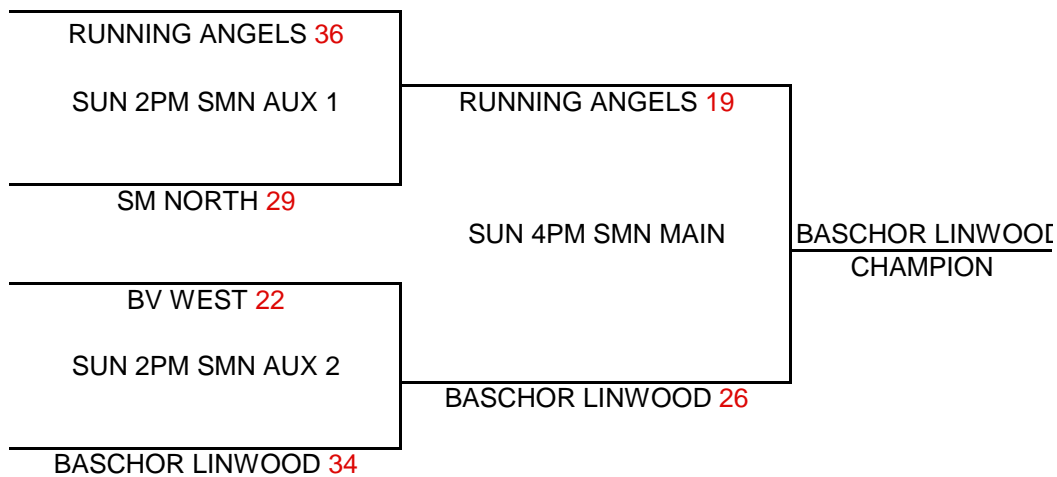

B - BRACKET

C - BRACKET

KC PREMIERE/SHIRTS & SKINS/MAYB NATIONAL QUALIFIER
VARSITY GIRLS BLUE DIVISION

CHAMPIONSHIP ROUND

BRACKET A

BRACKET B

KCP / SMN SHOOTOUT / MAYB S&S NATIONAL QUALIFIER

VARSITY GIRLS RED DIVISION

POOL PLAY ROUND

A-1 (45)	VS	A-2 (42)	FRI	530PM	SMN MAIN	B-1 (7)	VS	B-2 (82)	FRI	530PM	SMN AUX2
A-1 (46)	VS	A-3 (38)	FRI	730PM	SMN MAIN	B-3 (42)	VS	B-4 (38)	SAT	1PM	SMN MAIN
A-2 (33)	VS	A-3 (39)	FRI	930PM	SMN AUX2	B-1 (37)	VS	B-3 (45)	SAT	3PM	SMN MAIN
A-1 (67)	VS	A-4 (32)	SAT	8AM	SMN MAIN	B-2 (46)	VS	B-4 (17)	SAT	3PM	SMN-AUX1
A-3 (43)	VS	A-4 (32)	SAT	10AM	SMN MAIN	B-1 (37)	VS	B-4 (48)	SAT	5PM	SMN MAIN
A-2 (31)	VS	A-4 (25)	SAT	12PM	SMN MAIN	B-2 (50)	VS	B-3 (13)	SAT	8PM	SMN AUX1