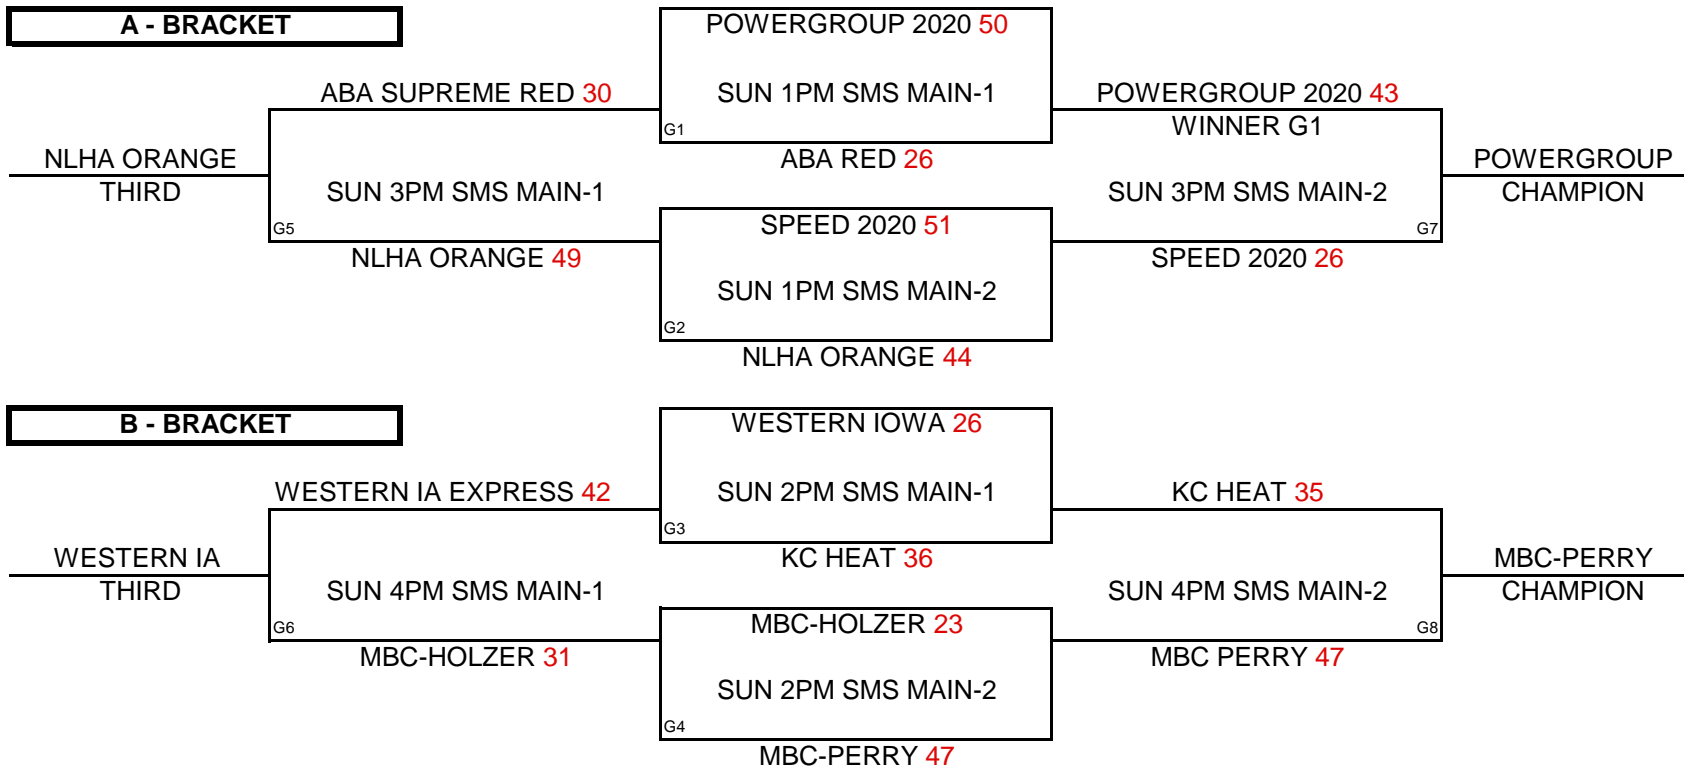

KC PREMIERE/SHIRTS & SKINS/MAYB NATIONAL QUALIFIER

6TH BOYS RED DIVISON

POOL A

		WINS	LOSSES
(1)	SPEED 2020	II	I
(2)	MBC-PERRY	I	II
(3)	KC HEAT		III
(4)	POWERSGROUP 2020	III	

POOL B

		WINS	LOSSES
(1)	ABA SUPREME-RED	I	II
(2)	MBC-HOLZER	I	II
(3)	NLHA ORANGE	III	
(4)	WESTERN IA EXPRESS-CHAPMAN	I	II

POOL PLAY ROUND

A-1 (46)	VS	A-2 (36)	FRI	6PM	SMS AUX-1	B-1 (11)	VS	B-2 (38)	FRI	8PM	SMS AUX-1
A-3 (13)	VS	A-4 (54)	FRI	7PM	SMS AUX-1	B-3 (46)	VS	B-4 (29)	SAT	1PM	SMS AUX-1
A-1 (33)	VS	A-4 (35)	SAT	8AM	SMS AUX-1	B-1 (23)	VS	B-3 (27)	SAT	3PM	SMS AUX-1
A-2 (50)	VS	A-3 (35)	SAT	9AM	SMS AUX-1	B-2 (16)	VS	B-4 (39)	SAT	4PM	SMS AUX-1
A-1 (50)	VS	A-3 (9)	SAT	11AM	SMS AUX-1	B-1 (33)	VS	B-4 (18)	SAT	6PM	SMS AUX-1
A-2 (34)	VS	A-4 (57)	SAT	12PM	SMS AUX-1	B-2 (30)	VS	B-3 (60)	SAT	7PM	SMS AUX-1

CHAMPIONSHIP ROUND

NOTE: TIE BREAKER

1 - HEAD TO HEAD

2 - POINT SPREAD (MAX. 15 POINTS)

3 - DEF. POINTS ALLOWED

Results posted online at www.kcpbasketball.weebly.com