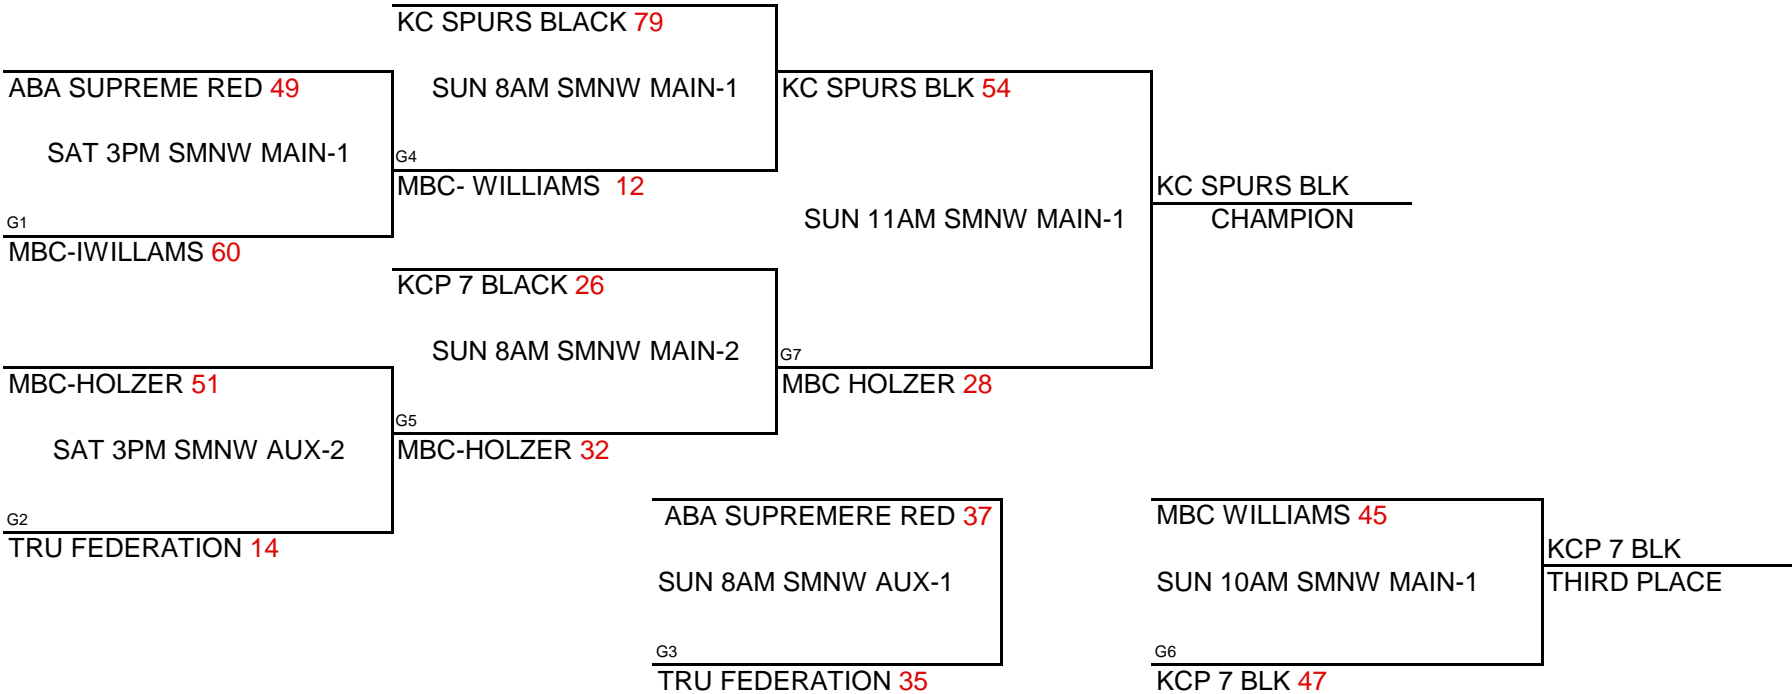

KC PREMIERE/SHIRTS & SKINS/MAYB NATIONAL QUALIFIER

7TH GRADE BOYS RED DIVISION

POOL A

(1)	KCP 7 BLACK
(2)	ABA SUPREME RED
(3)	MBC- WILLIAMS

WINS	LOSSES
II	
I	I
	II

POOL B

(1)	TRU FEDERATION
(2)	MBC-HOLZER
(3)	KC SPURS-BLACK

WINS	LOSSES
	II
I	I
II	

POOL PLAY ROUND 1

A-1	VS	A-2	DAY	TIME	LOCATION	SCORE	B-1	VS	B-2	DAY	TIME	LOCATION	SCORE
A-1	VS	A-2	FRI	5PM	SMNW AUX-2	46-29	B-1	VS	B-2	FRI	6PM	SMNW A-2	18-46
A-1	VS	A-3	FRI	7PM	SMNW AUX-2	51-30	B-1	VS	B-3	FRI	8PM	SMNW A-2	12-71
A-2	VS	A-3	SAT	8AM	SMNW AUX-2	47-38	B-2	VS	B-3	SAT	9AM	SMNW A-2	21-55

SEEDING ROUND

SEED #1 | KCP 7	VS	SEED #1 | SPURS BI	SAT	12PM	SMNW AUX-1	Winner gets 1st seed, Loser gets 2nd seed	20-42
SEED #2 | ABA	VS	SEED #2 | MBC	SAT	12PM	SMNW MAIN-2	Winner gets 3rd seed, Loser gets 4th seed	15-50
SEED #3 | MBC-WILI	VS	SEED #3 | TRU	SAT	12PM	SMNW MAIN-1	Winner gets 5th seed, Loser gets 6th seed	51-23

CHAMPIONSHIP ROUND

NOTE: TIE BREAKER
1 - HEAD TO HEAD
2 - POINT SPREAD (MAX. 15 POINTS)
3 - DEF. POINTS ALLOWED

Results posted online at www.kcpbasketball.weebly.com