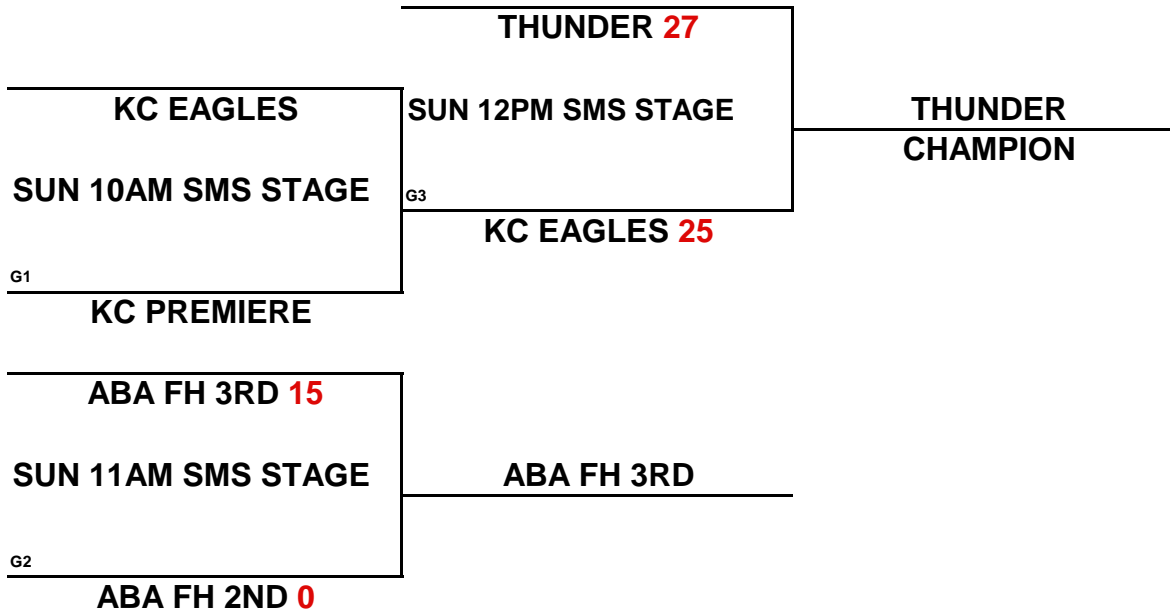

CHAMPIONSHIP ROUND

NOTE: TIE BREAKERS

1 - HEAD TO HEAD

2 - POINT SPREAD (MAX 15 POINTS)

3 - DEF. POINTS ALLOWED

KC PREMIERE/SHIRTS & SKINS/MAYB NATIONAL QUALIFIER 3RD GRADE BOYS DIVISION

(1)	KCP 3RD
(2)	ABA FH 2ND
(3)	ABA FH 3RD
(4)	KC EAGLES
(5)	FAYETTEVILLE THUNDER

CHAMPIONSHIP ROUND

NOTE: TIE BREAKERS

- 1 - HEAD TO HEAD
- 2 - POINT SPREAD (MAX 15 POINTS)
- 3 - DEF. POINTS ALLOWED

KCP / SHIRTS & SKINS / MAYB NATIONAL QUALIFIER

3RD GRADE GIRLS DIVISION

(1)	KC AND 1
(2)	RAIDERS
(3)	PATRIOTS
(4)	LADY DRAGONS