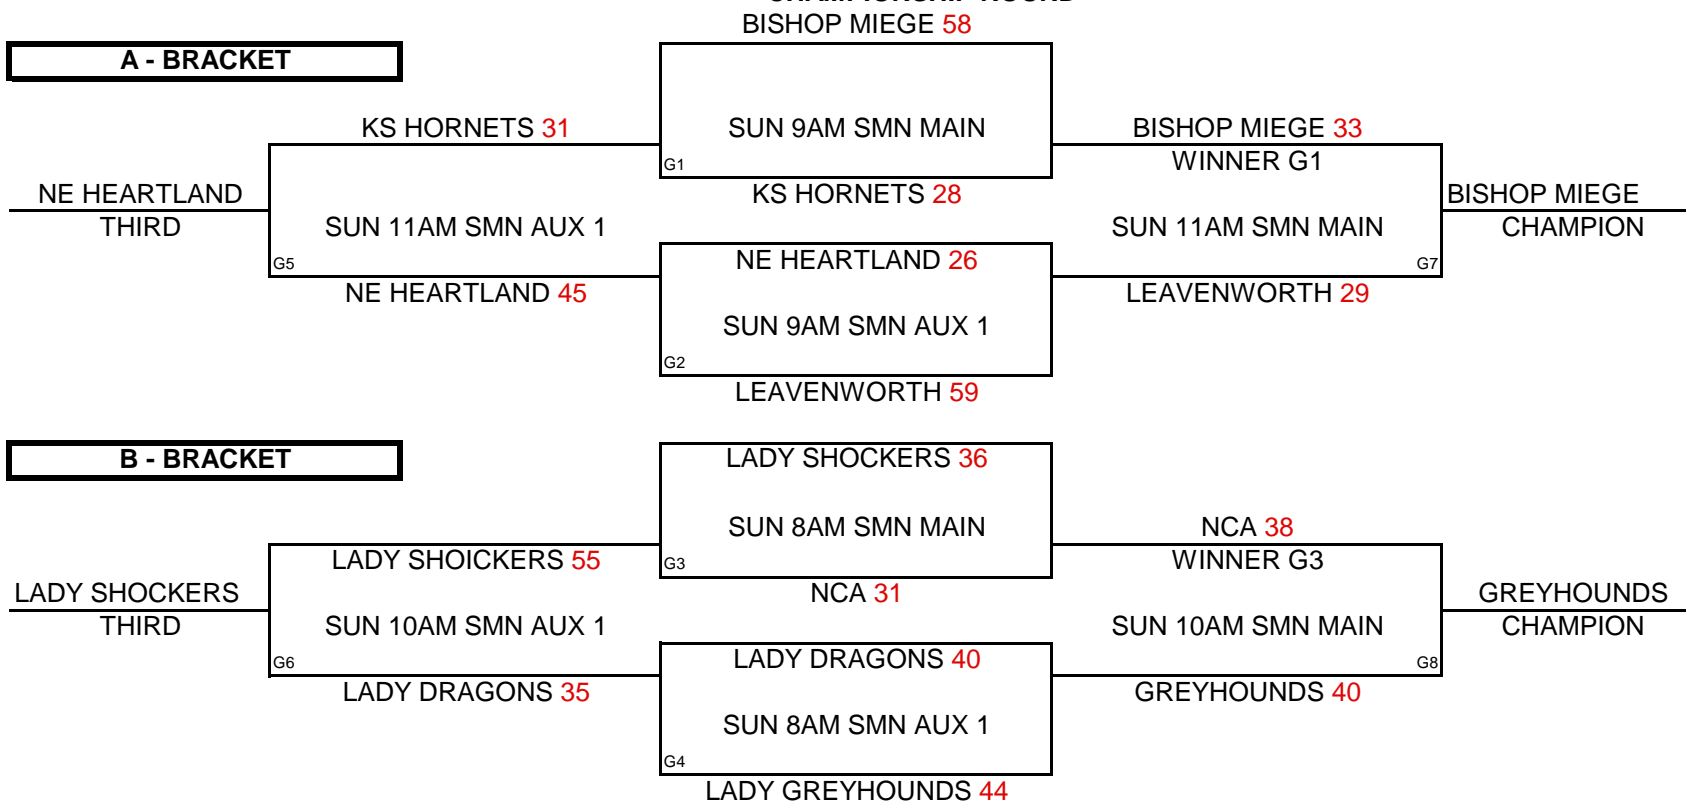

KCP / SMN SHOOTOUT / MAYB S&S NATIONAL QUALIFIER

VARSITY GIRLS RED DIVISION

POOL A

		WINS	LOSSES
(1)	BISHOP MIEGE	III	
(2)	LADY GREYHOUNDS	I	II
(3)	NE HEARTLAND	II	I
(4)	NCA		III

POOL B

		WINS	LOSSES
(1)	LADY DRAGONS		III
(2)	LEAVENWORTH	III	
(3)	KS HORNETS	II	I
(4)	LADY SHOCKERS	I	II

POOL PLAY ROUND

A-1 (45)	VS	A-2 (42)	FRI	530PM	SMN MAIN	B-1 (7)	VS	B-2 (82)	FRI	530PM	SMN AUX2
A-1 (46)	VS	A-3 (38)	FRI	730PM	SMN MAIN	B-3 (42)	VS	B-4 (38)	SAT	1PM	SMN MAIN
A-2 (33)	VS	A-3 (39)	FRI	930PM	SMN AUX2	B-1 (37)	VS	B-3 (45)	SAT	3PM	SMN MAIN
A-1 (67)	VS	A-4 (32)	SAT	8AM	SMN MAIN	B-2 (46)	VS	B-4 (17)	SAT	3PM	SMN-AUX1
A-3 (43)	VS	A-4 (32)	SAT	10AM	SMN MAIN	B-1 (37)	VS	B-4 (48)	SAT	5PM	SMN MAIN
A-2 (31)	VS	A-4 (25)	SAT	12PM	SMN MAIN	B-2 (50)	VS	B-3 (13)	SAT	8PM	SMN AUX1

CHAMPIONSHIP ROUND

NOTE: TIE BREAKER

1 - HEAD TO HEAD

2 - POINT SPREAD (MAX. 15 POINTS)

3 - DEF. POINTS ALLOWED

Results posted online at www.kcpbasketball.weebly.com