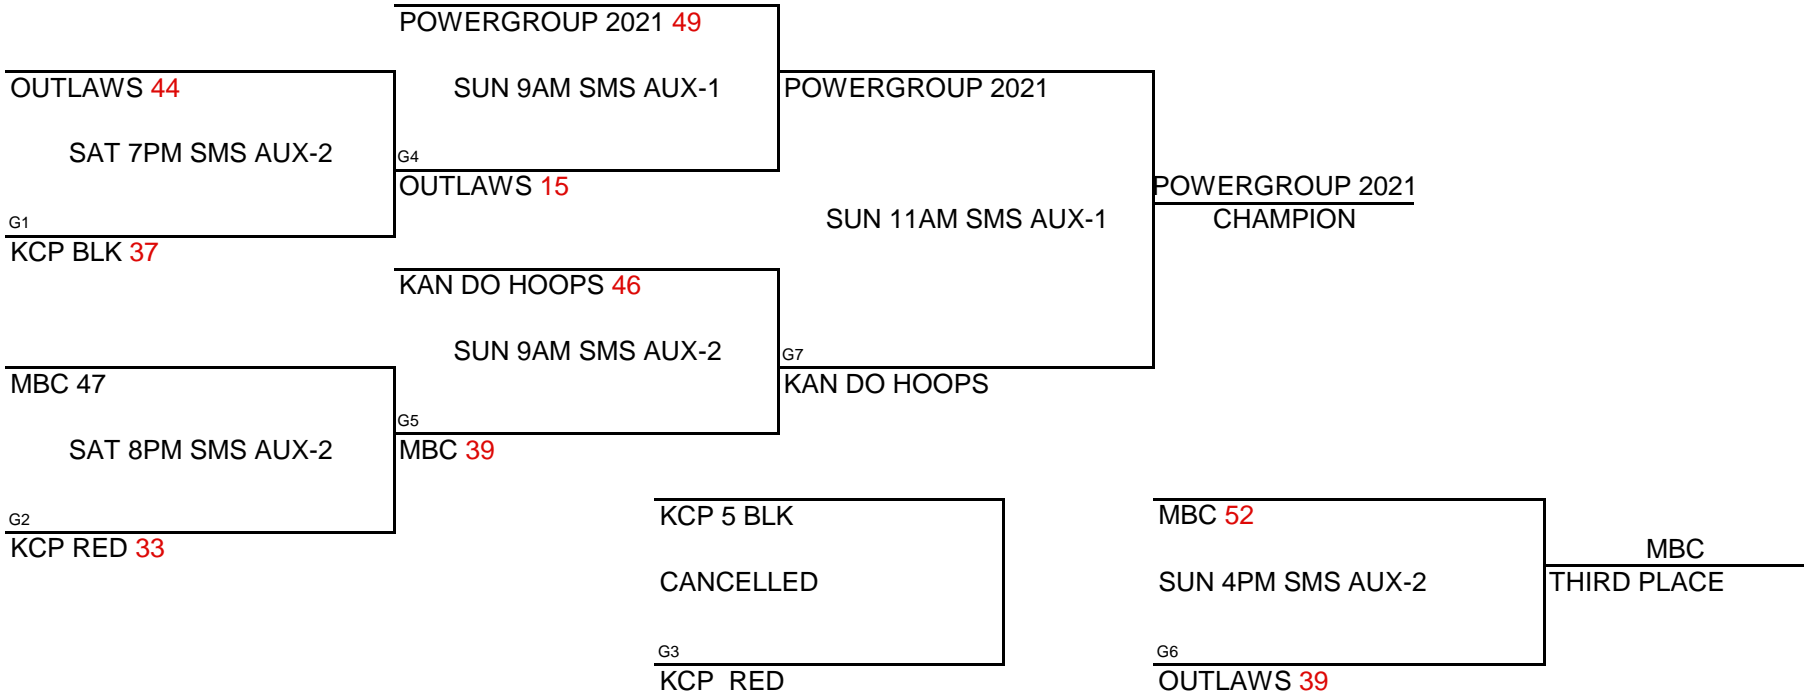

KC PREMIERE/SHIRTS & SKINS/MAYB NATIONAL QUALIFIER

5TH GRADE BOYS RED DIVISION

POOL A

(1)	KCP 5 BLACK
(2)	MBC-MARTIN
(3)	KAN DO HOOPS

WINS LOSSES

	II
I	I
II	

POOL B

(1)	KCP RED
(2)	OUTLAWS
(3)	POWERSGROUP 2021

WINS LOSSES

	II
I	I
II	

POOL PLAY ROUND 1

	DAY	TIME	LOCATION
A-1 VS A-2	FRI	6PM	SMS AUX 2
A-1 VS A-3	SAT	8AM	SMS AUX 2
A-2 VS A-3	SAT	10AM	SMS AUX 2

40-53
15-59
39-49

	DAY	TIME	LOCATION
B-1 VS B-2	FRI	7PM	SMS AUX-2
B-1 VS B-3	SAT	9AM	SMS AUX-2
B-2 VS B-3	SAT	11AM	SMS AUX-2

20-37
16-46
22-56

SEEDING ROUND

	DAY	TIME	LOCATION
A 1ST KAN DO VS B 1ST POWER	SAT	6PM	SMS AUX-2
A 2ND MBC VS B 2ND OUTLAWS	SAT	2PM	SMS AUX-2
A 3RD KCP BLK VS B 3RD KCP RED	SAT	3PM	SMS AUX-2

Winner gets 1st seed, Loser gets 2nd seed	26-41
Winner gets 3rd seed, Loser gets 4th seed	46-23
Winner gets 5th seed, Loser gets 6th seed	53-44

CHAMPIONSHIP ROUND

NOTE: TIE BREAKER

- 1 - HEAD TO HEAD
- 2 - POINT SPREAD (MAX. 15 POINTS)
- 3 - DEF. POINTS ALLOWED

Results posted online at www.kcpbasketball.weebly.com