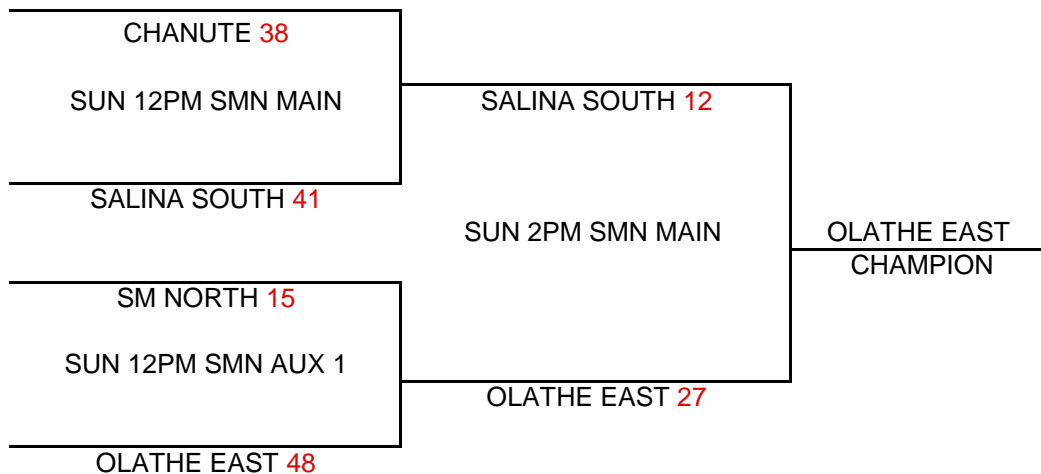

B - BRACKET

C - BRACKET

KC PREMIERE/SHIRTS & SKINS/MAYB NATIONAL QUALIFIER
VARSITY GIRLS BLUE DIVISION

CHAMPIONSHIP ROUND

BRACKET A

BRACKET B

KCP / SMN SHOOTOUT / MAYB S&S NATIONAL QUALIFIER

VARSITY GIRLS RED DIVISION