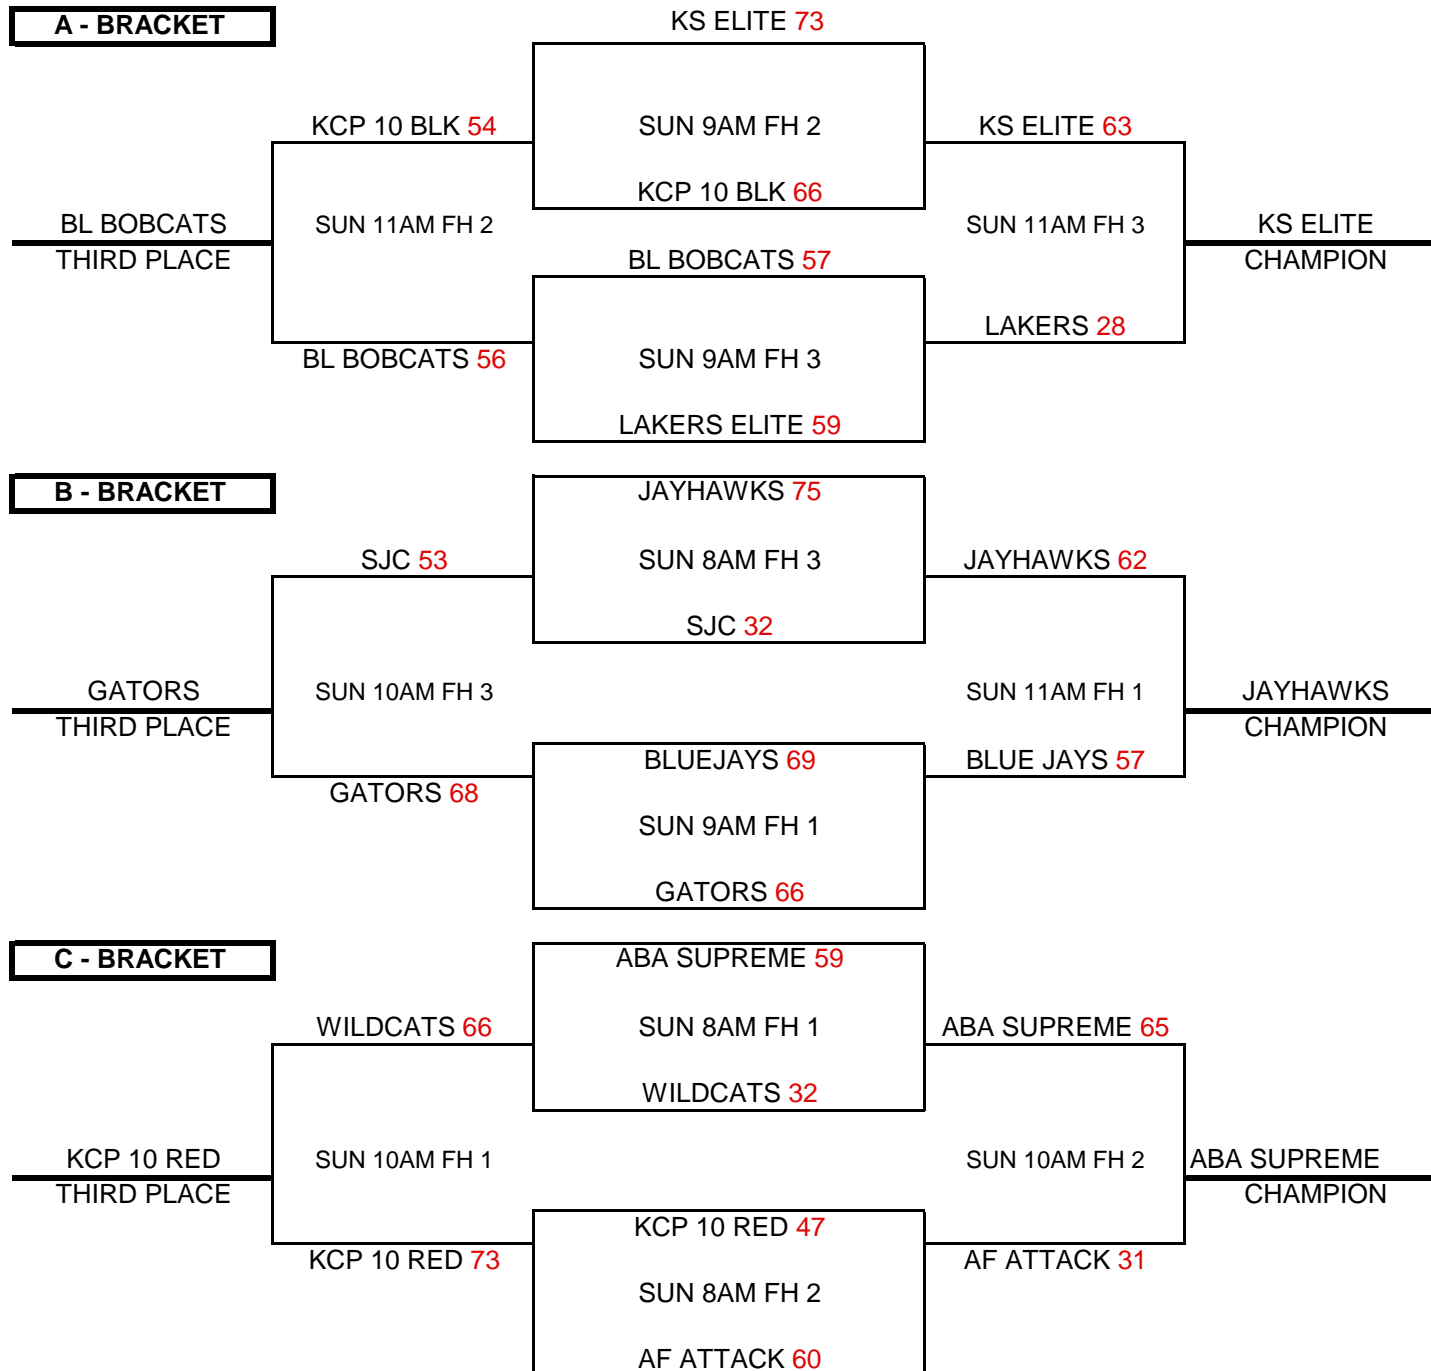

KC PREMIERE/SHIRTS & SKINS/MAYB NATIONAL QUALIFIER

9TH/10TH GRADE BOYS RED DIVISION