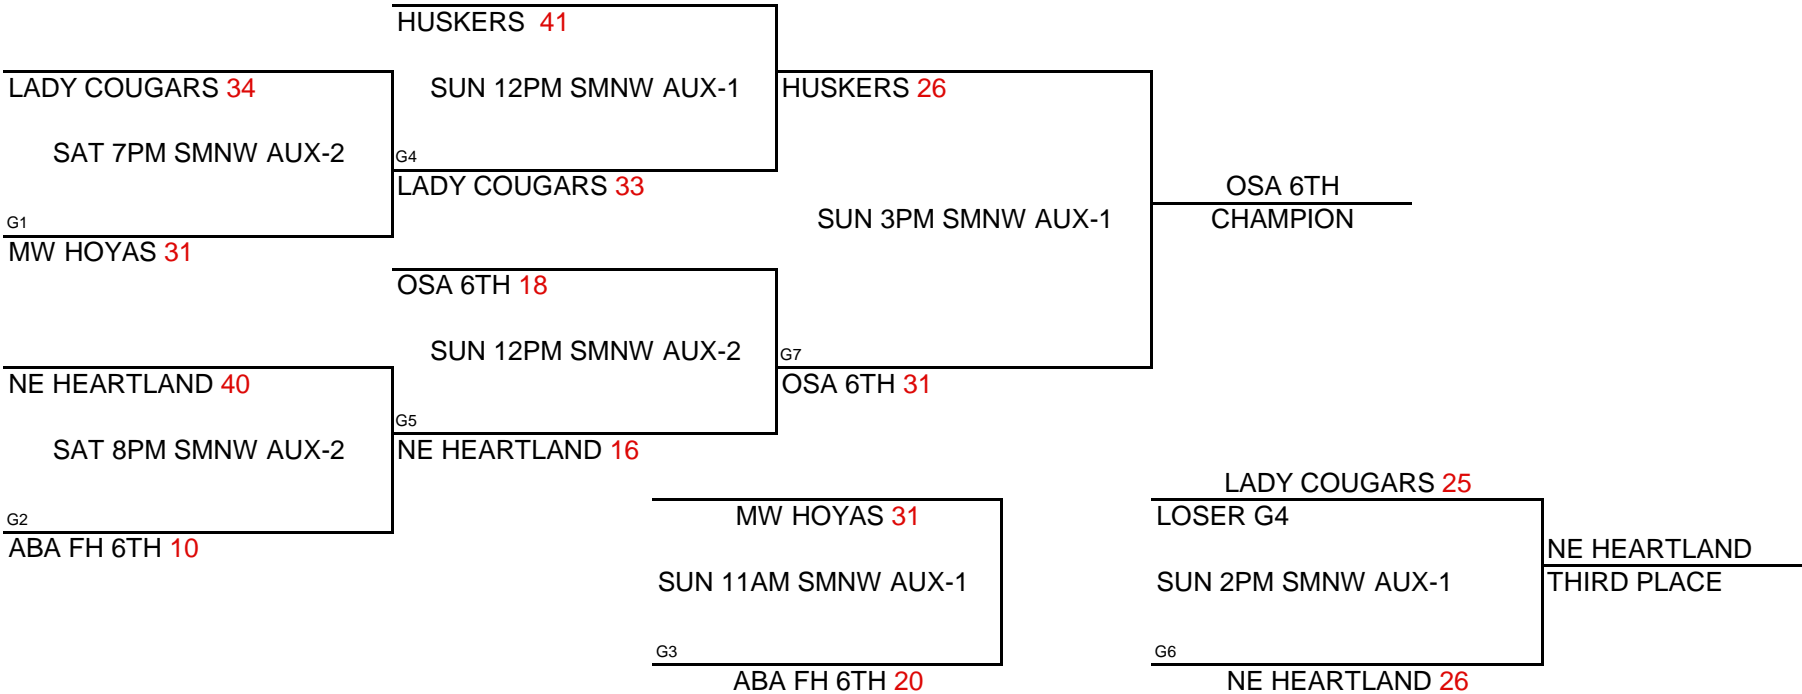

KC PREMIERE/SHIRTS & SKINS/MAYB NATIONAL QUALIFIER

6TH GRADE GIRLS DIVISION

POOL A

(1)	LADY COUGARS
(2)	ABA FH 6TH
(3)	HUSKERS ELITE 6TH

WINS	LOSSES
I	I
	II
II	

POOL B

(1)	OSA 6TH
(2)	NE HEARTLAND
(3)	MW HOYAS

WINS	LOSSES
II	
	I
	I

POOL PLAY ROUND 1

A-1	VS	A-2	DAY	TIME	LOCATION		B-1	VS	B-2	DAY	TIME	LOCATION	
A-1	VS	A-2	FRI	5PM	SMNW AUX-1	29-18	B-1	VS	B-2	FRI	8PM	SMNW A-1	26-18
A-1	VS	A-3	SAT	11AM	SMNW AUX-2	27-44	B-1	VS	B-3	SAT	10AM	SMNW A-2	30-10
A-2	VS	A-3	SAT	1PM	SMNW AUX-2	12-38	B-2	VS	B-3	SAT	12PM	SMNW A-2	25-21

SEEDING ROUND

SEED #1 | HUSKERS VS	SEED #1 | FOSA	SAT	5PM	SMNW AUX-1	Winner gets 1st seed, Loser gets 2nd seed	46-42
SEED #2 | LADY COI VS	SEED #2 | NE HEART	SAT	5PM	SMNW AUX-2	Winner gets 3rd seed, Loser gets 4th seed	20-29
SEED #3 | ABA VS	SEED #3 | MW HOYA	SAT	4PM	SMNW AUX-2	Winner gets 5th seed, Loser gets 6th seed	15-37

CHAMPIONSHIP ROUND

NOTE: TIE BREAKER

- 1 - HEAD TO HEAD
- 2 - POINT SPREAD (MAX. 15 POINTS)
- 3 - DEF. POINTS ALLOWED

Results posted online at www.kcpbasketball.weebly.com