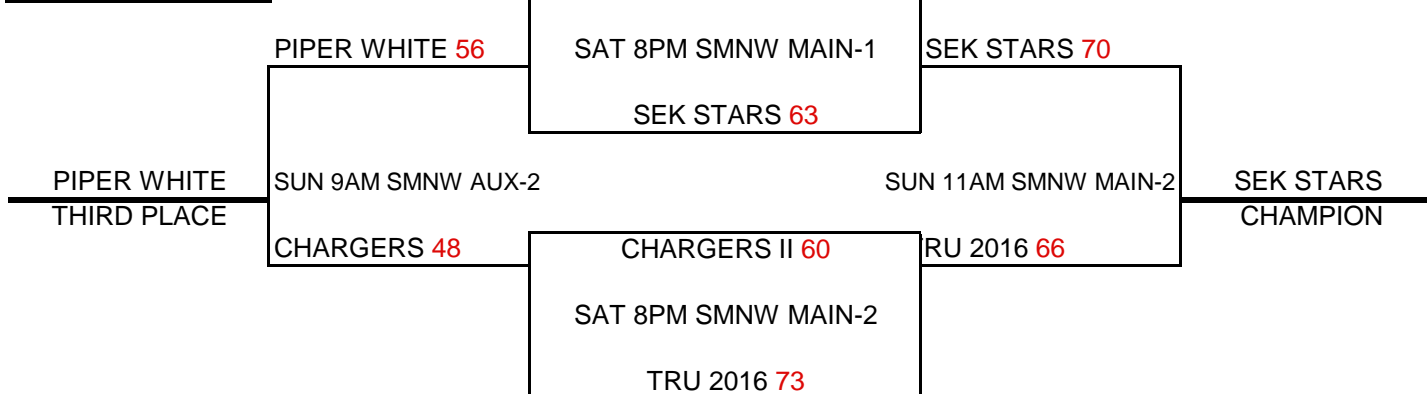

11TH/12TH GRADE BOYS DIVISION

A - BRACKET

B - BRACKET

C - BRACKET