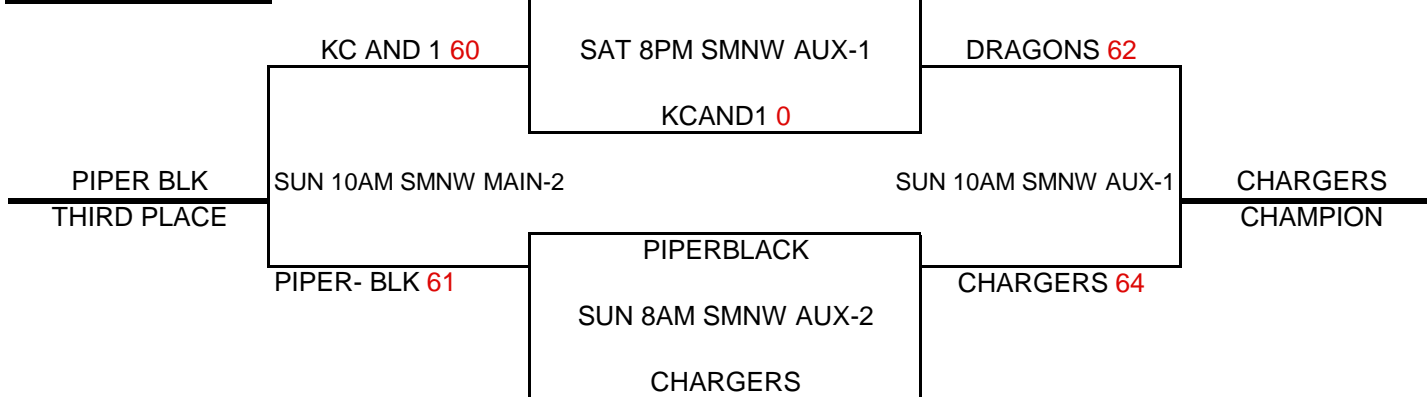

11TH/12TH GRADE BOYS DIVISION

A - BRACKET

B - BRACKET

C - BRACKET