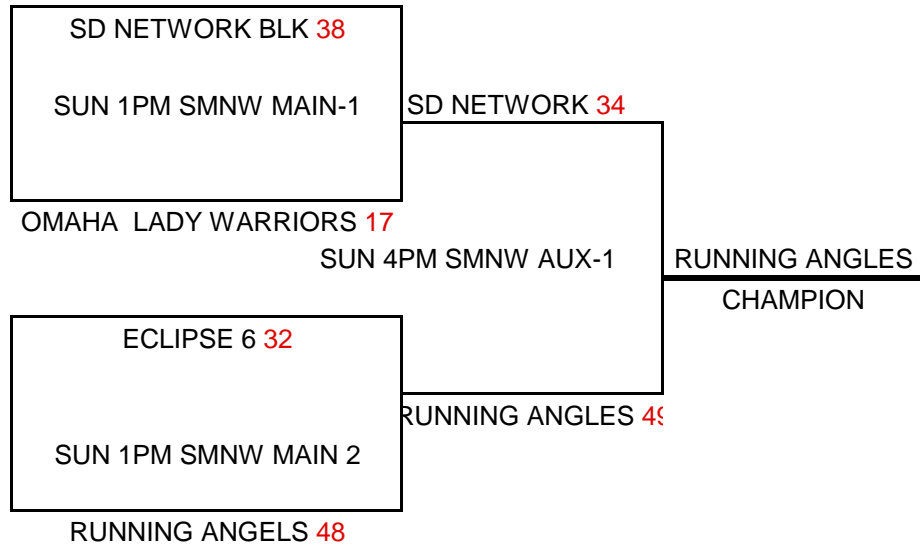

SEEDING ROUND

SEED #1 KCP 7	VS	SEED #1 SPURS BI	SAT	12PM	SMNW AUX-1	Winner gets 1st seed, Loser gets 2nd seed	20-42
SEED #2 ABA	VS	SEED #2 MBC	SAT	12PM	SMNW MAIN-2	Winner gets 3rd seed, Loser gets 4th seed	15-50
SEED #3 MBC-WILI	VS	SEED #3 TRU	SAT	12PM	SMNW MAIN-1	Winner gets 5th seed, Loser gets 6th seed	51-23

CHAMPIONSHIP ROUND

NOTE: TIE BREAKER
 1 - HEAD TO HEAD
 2 - POINT SPREAD (MAX. 15 POINTS)
 3 - DEF. POINTS ALLOWED

Results posted online at www.kcpbasketball.weebly.com

KC PREMIERE/SHIRTS & SKINS/MAYB NATIONAL QUALIFIER
7TH GRADE GIRLS DIVISION
CHAMPIONSHIP ROUND

BRACKET A

CONSOLATION GAMES

POOL A 3RD PLACE HUSKER ELITE 22 vs POOL B 3RD PLACE NE HEARTLAND
SUN 9AM SMNW MAIN-1

POOL A 4TH PLACE OP CYCLONES 31 vs POOL B 4TH PLACE LANSING LIONS
SUN 9AM SMNW MAIN-2

POOL A 5TH PLACE OSA 7TH 36 vs POOL B 5TH PLACE ABA HOOKSHOT
SUN 9AM SMNW AUX-1 9AM