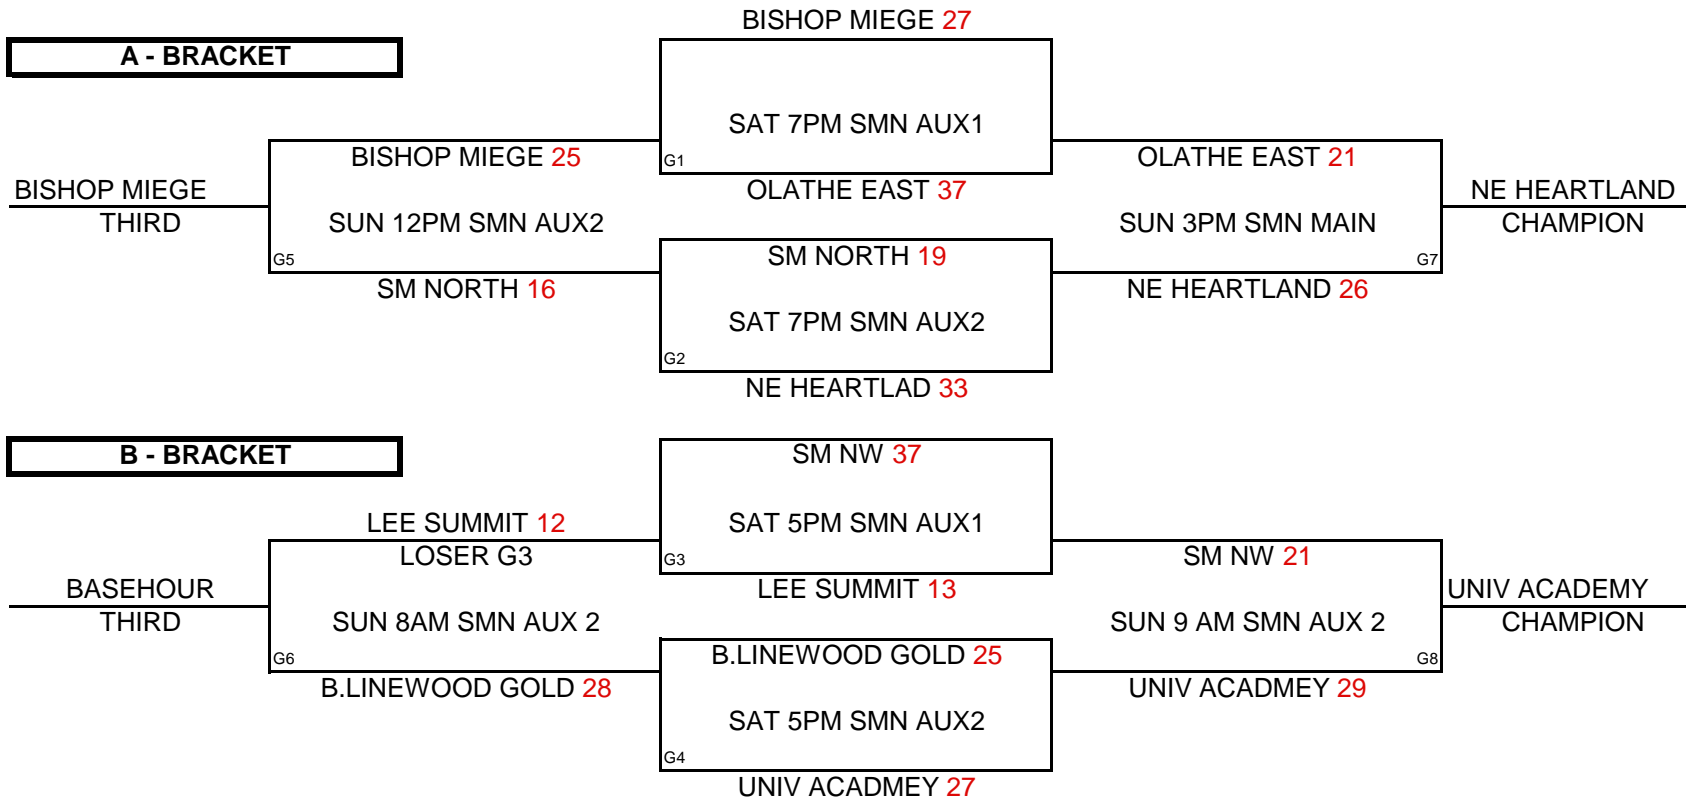

KCP / SMN SHOOTOUT / MAYB S&S NATIONAL QUALIFIER

JV GIRLS RED DIVISION

POOL A

		WINS	LOSSES
(1)	BISHOP MIEGE	III	
(2)	SM NORTH	II	II
(3)	UNIV ACADEMY	I	II
(4)	LEE'S SUMMIT		III

POOL B

		WINS	LOSSES
(1)	SM NORTHWEST	I	II
(2)	B.LINEWOOD-COLD		III
(3)	NE HEARTLAND	III	
(4)	OLATHE EAST	II	I

POOL PLAY ROUND

A-1 (34)	VS	A-2 (15)	FRI	430PM	SMN AUX1	B-1 (28)	VS	B-2 (22)	FRI	430PM	SMN AUX2
A-1 (39)	VS	A-3 (28)	FRI	630PM	SMN AUX1	B-1 (17)	VS	B-3 (28)	FRI	630PM	SMN AUX2
A-2 (30)	VS	A-3 (20)	FRI	830PM	SMN AUX1	B-2 (13)	VS	B-3 (30)	FRI	830PM	SMN AUX2
A-1 (51)	VS	A-4 (17)	SAT	9AM	SMN AUX1	B-1 (20)	VS	B-4(40)	SAT	8AM	SMN AUX2
A-3 (25)	VS	A-4 (24)	SAT	10AM	SMN AUX1	B-3 (34)	VS	B-4(15)	SAT	10AM	SMN AUX2
A-2 (44)	VS	A-4 (24)	SAT	12PM	SMN AUX1	B-2 (24)	VS	B-4 (34)	SAT	12PM	SMN AUX2

CHAMPIONSHIP ROUND

NOTE: TIE BREAKER

1 - HEAD TO HEAD

2 - POINT SPREAD (MAX. 15 POINTS)

3 - DEF. POINTS ALLOWED

Results posted online at www.kcpbasketball.weebly.com