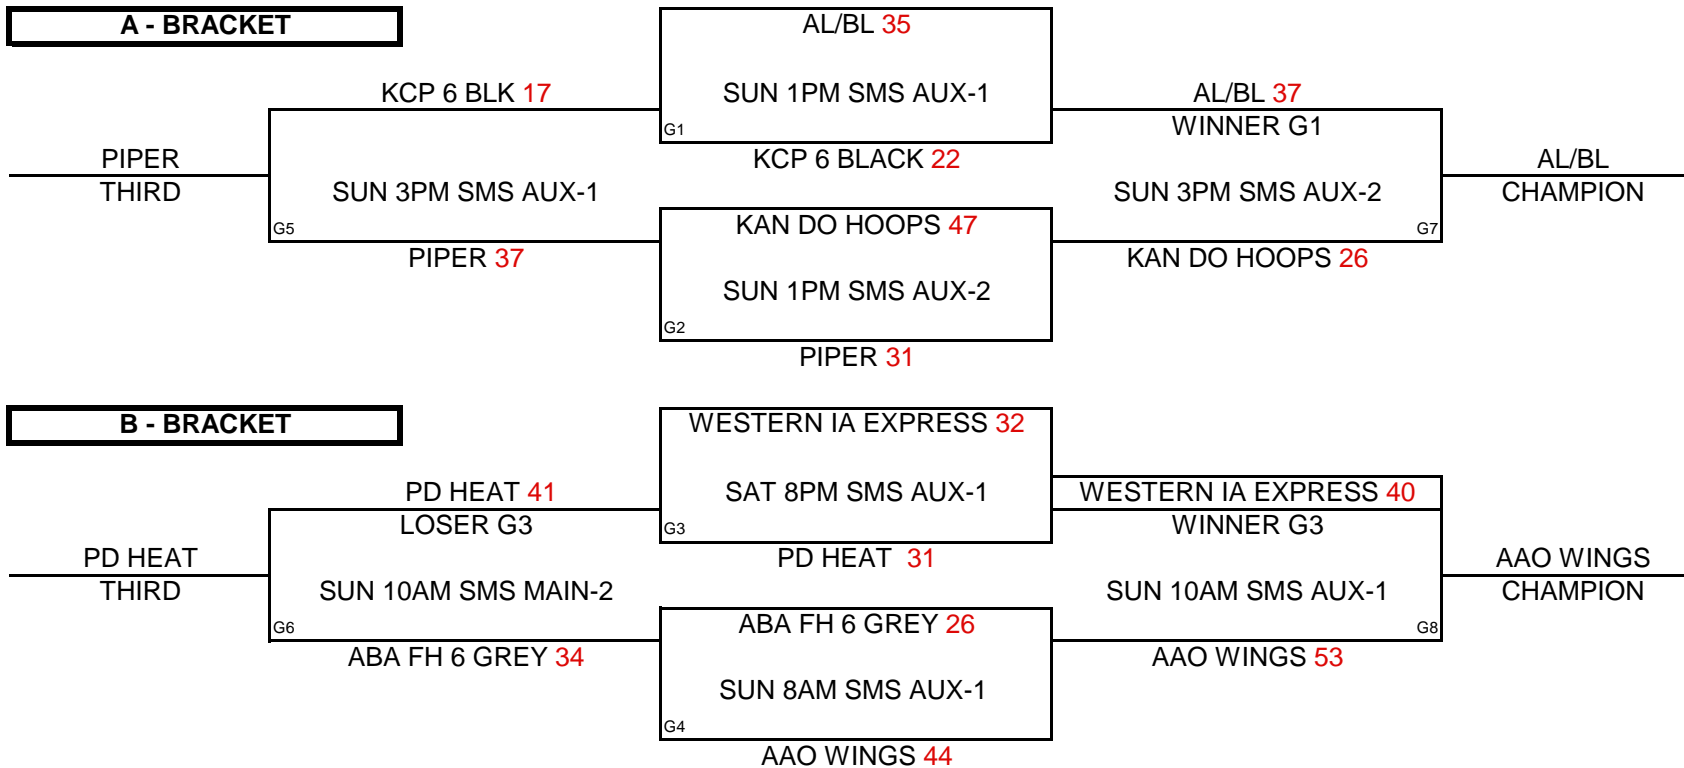

KC PREMIERE/SHIRTS & SKINS/MAYB NATIONAL QUALIFIER

6TH BOYS BLUE DIVISON

POOL A

		WINS	LOSSES
(1)	PD HEAT		III
(2)	AL/BL	III	
(3)	KAN DO HOOPS	II	I
(4)	AAO WINGS	I	II

POOL B

		WINS	LOSSES
(1)	KCP 6 BLACK	II	I
(2)	ABA FH 6 GREY		III
(3)	PIPER	III	
(4)	WESTERN IA EXPRESS-NAVARA	I	II

POOL PLAY ROUND

A-1 (14)	VS	A-2 (53)	FRI	8PM	SMS AUX-2	B-1 (41)	VS	B-2 (11)	FRI	9PM	SMS AUX-2
A-1 (12)	VS	A-4 (14)	SAT	10AM	SMS AUX-1	B-1 (23)	VS	B-3 (46)	SAT	10AM	SMS MAIN-2
A-2 (36)	VS	A-3 (16)	SAT	11AM	SMS MAIN-2	B-2 (9)	VS	B-4 (41)	SAT	12PM	SMS MAIN-2
A-3 (43)	VS	A-4 (20)	SAT	1PM	SMS MAIN-2	B-3 (36)	VS	B-4 (34)	SAT	2PM	SMS MAIN-2
A-2 (44)	VS	A-4 (24)	SAT	3PM	SMS MAIN-2	B-2 (15)	VS	B-3 (32)	SAT	5PM	SMS MAIN-2
A-1 (35)	VS	A-3 (52)	SAT	4PM	SMS MAIN-2	B-1 (33)	VS	B-4 (18)	SAT	6PM	SMS MAIN-2

CHAMPIONSHIP ROUND

NOTE: TIE BREAKER

1 - HEAD TO HEAD

2 - POINT SPREAD (MAX. 15 POINTS)

3 - DEF. POINTS ALLOWED

Results posted online at www.kcpbasketball.weebly.com