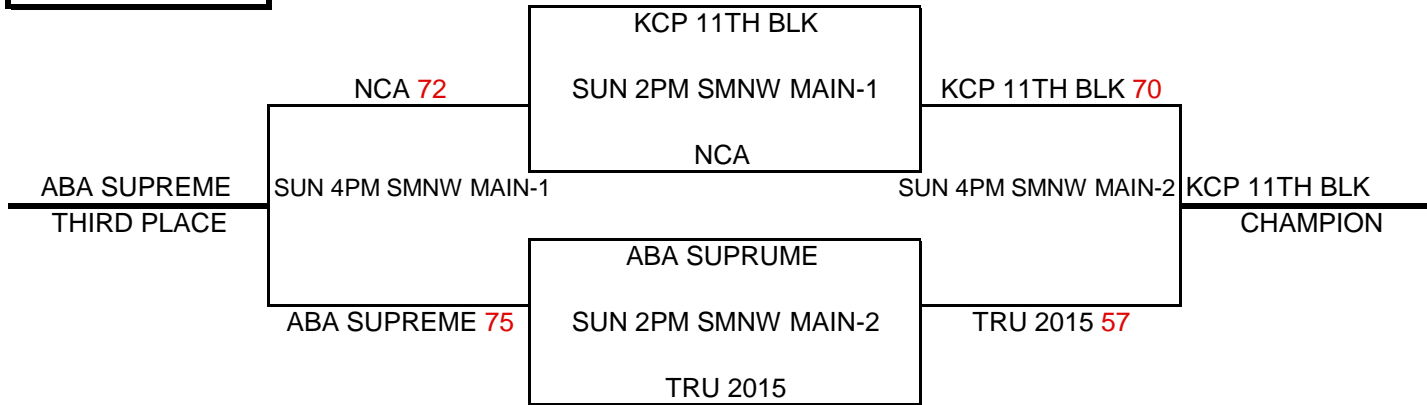

11TH/12TH GRADE BOYS DIVISION

A - BRACKET