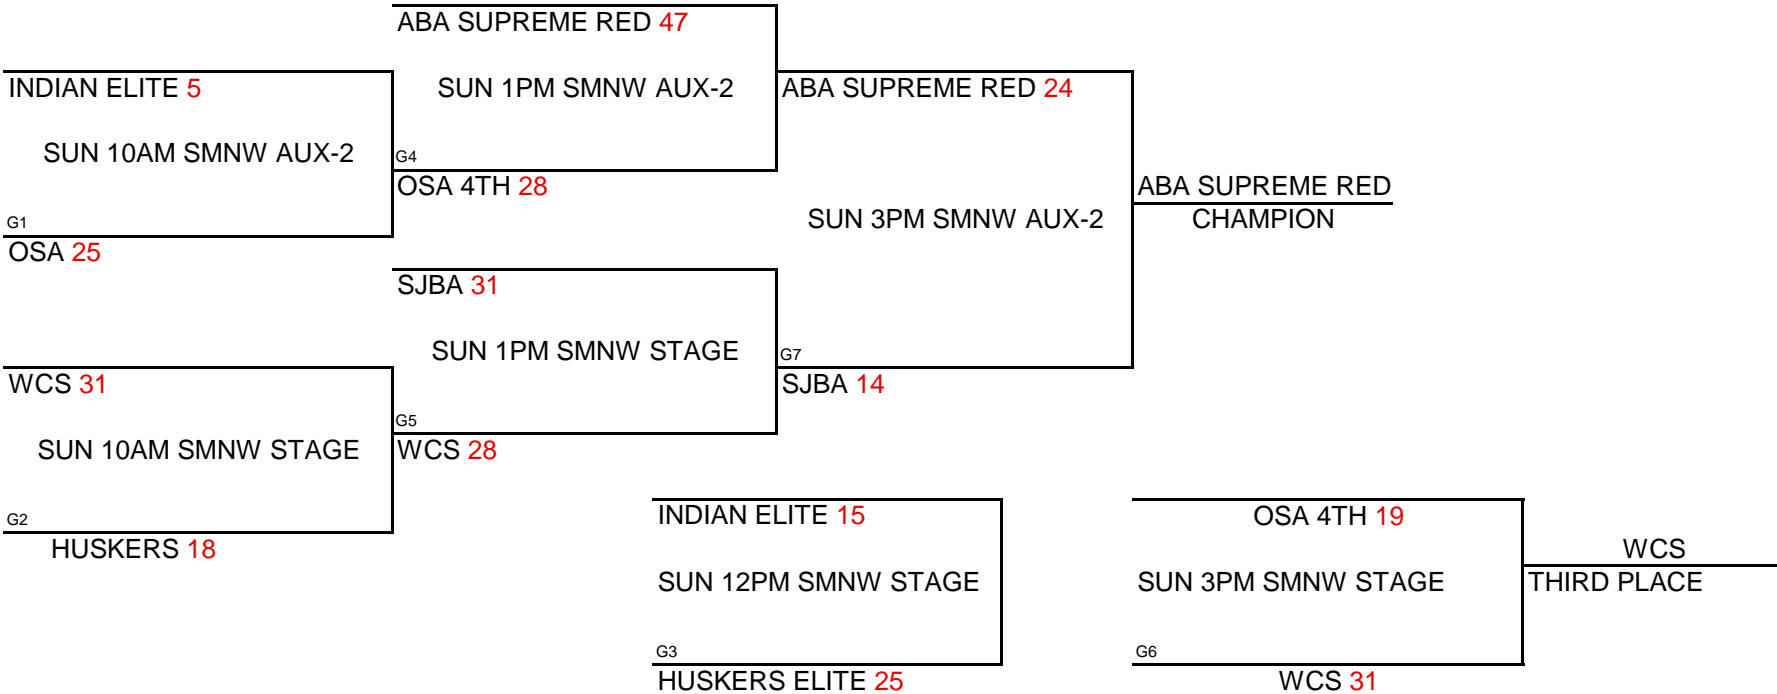

KC PREMIERE/SHIRTS & SKINS/MAYB NATIONAL QUALIFIER

4TH GRADE GIRLS DIVISION

POOL A

(1)	INDIAN ELITE
(2)	ABA SUPREME RED
(3)	HUSKERS ELITE

WINS	LOSSES
I	I
II	
	I

POOL B

(1)	OSA 4TH
(2)	WCS
(3)	SJBA ELITE

WINS	LOSSES
	II
I	
II	

POOL PLAY ROUND 1

A-1	VS	A-2	DAY	TIME	LOCATION		B-1	VS	B-2	DAY	TIME	LOCATION
A-1	VS	A-2	FRI	6PM	SMNW STAGE	10-32	B-1 (16)	VS	B-2 (32)	FRI	8PM	SMNW STAGE
A-1	VS	A-3	SAT	1PM	SMNW STAGE	20-17	B-1 (17)	VS	B-3 (18)	SAT	9AM	SMNW STAGE
A-2	VS	A-3	SAT	3PM	SMNW STAGE	29-22	B-2 (22)	VS	B-3 (27)	SAT	2PM	SMNW STAGE

SEEDING ROUND

A 1ST ABA	VS	B 1ST SJBA	SAT	8PM	SMNW STAGE	Winner gets 1st seed, Loser gets 2nd seed	31-16
A 2ND INDIAN ELITE	VS	B 2ND WCS	SAT	7PM	SMNW STAGE	Winner gets 3rd seed, Loser gets 4th seed	15-29
A 3RD HUSKERS	VS	B 3RD OSA	SAT	6PM	SMNW STAGE	Winner gets 5th seed, Loser gets 6th seed	15-27

CHAMPIONSHIP ROUND

NOTE: TIE BREAKER

1 - HEAD TO HEAD

2 - POINT SPREAD (MAX. 15 POINTS)

3 - DEF. POINTS ALLOWED