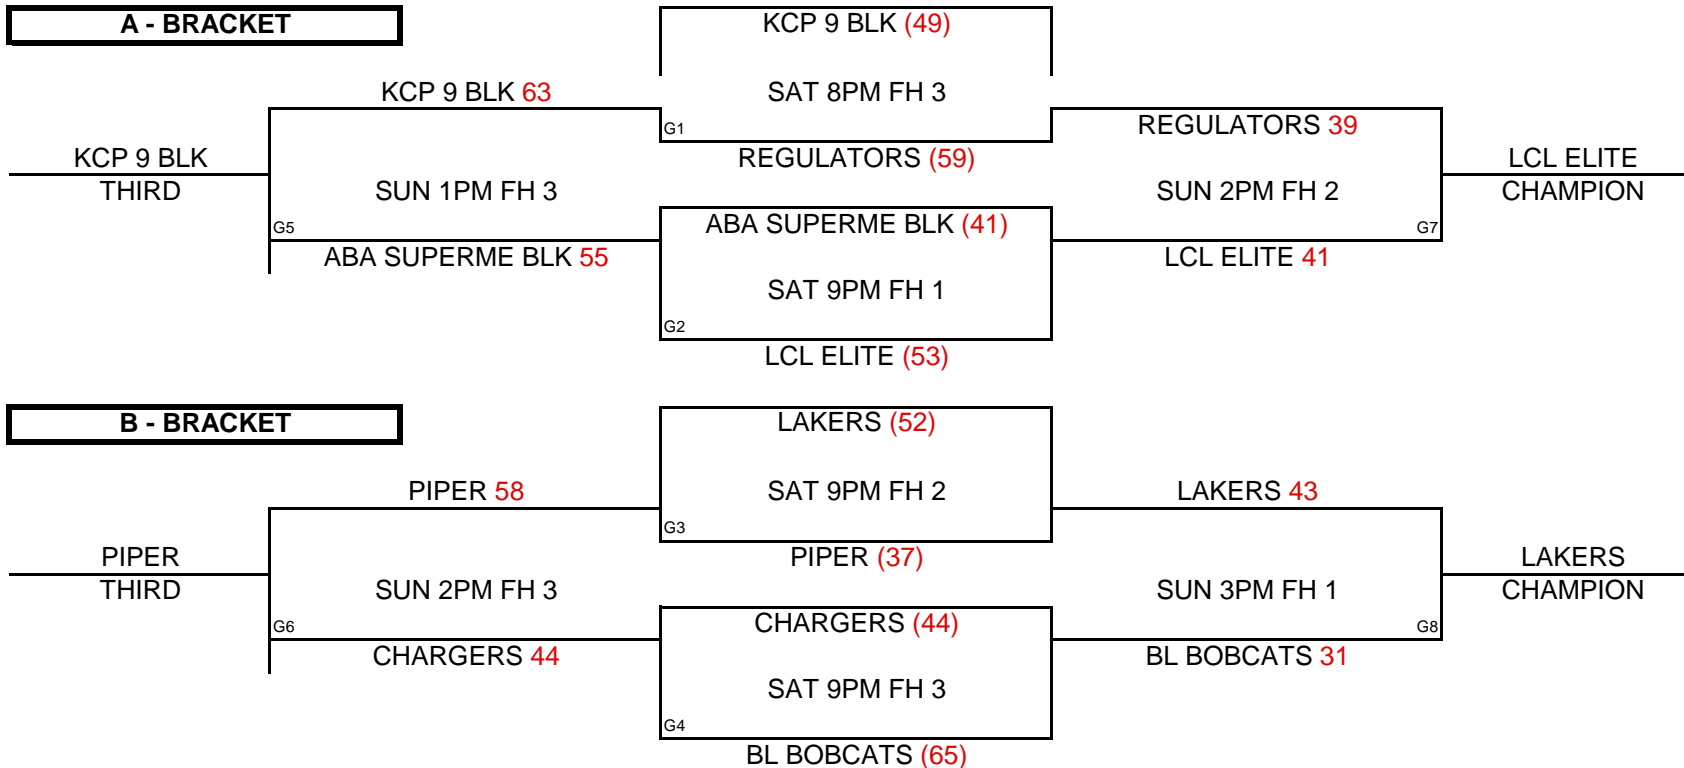

KC PREMIERE/SHIRTS & SKINS/MAYB NATIONAL QUALIFIER

9TH/10TH GRADE BOYS BLUE DIVISION

POOL A

		WINS	LOSSES
(1)	ABA SUPERME BLACK	II	I
(2)	KCP 9 BLACK	III	
(3)	BL BOBCATS-GREEN	I	II
(4)	PIPER		III

POOL B

		WINS	LOSSES
(1)	TOPEKA LAKERS ELITE	I	II
(2)	LCL ELITE	II	
(3)	CHARGERS		II
(4)	SOUTH TX REGULATORS	II	I

POOL PLAY ROUND

A-1 (0)	VS	A-2 (15)	FRI	630PM	FH 2	B-1 (25)	VS	B-2 (41)	SAT	10AM	FH 3
A-3 (64)	VS	A-4 (55)	FRI	630PM	FH 3	B-3 (14)	VS	B-4 (39)	SAT	11AM	FH 3
A-1 (56)	VS	A-3 (39)	SAT	8AM	FH 3	B-1 (55)	VS	B-3 (40)	SAT	1PM	FH 3
A-2 (60)	VS	A-4 (32)	SAT	9AM	FH 3	B-2 (45)	VS	B-4 (43)	SAT	3PM	FH 3
A-1 (61)	VS	A-4 (45)	SAT	4PM	FH 1	B-1 (42)	VS	B-4 (44)	SAT	5PM	FH 2
A-2 (64)	VS	A-3 (49)	SAT	4PM	FH 2	B-2 (73)	VS	B-3 (40)	SAT	6PM	FH 1

CHAMPIONSHIP ROUND

NOTE: TIE BREAKER

1 - HEAD TO HEAD

2 - POINT SPREAD (MAX. 15 POINTS)

3 - DEF. POINTS ALLOWED