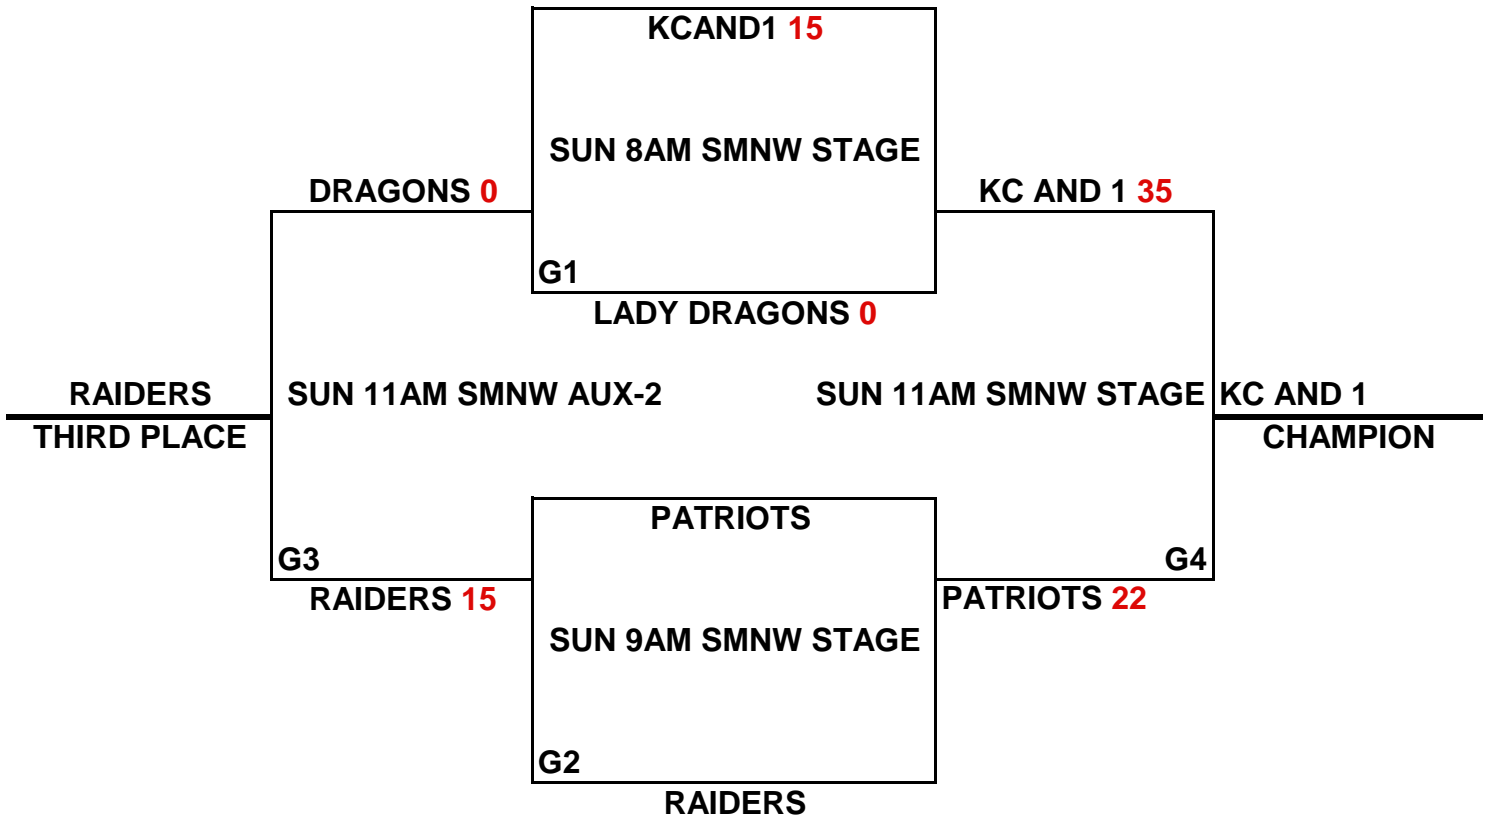

KCP / SHIRTS & SKINS / MAYB NATIONAL QUALIFIER

3RD GRADE GIRLS DIVISION

(1)	KC AND 1
(2)	RAIDERS
(3)	PATRIOTS
(4)	LADY DRAGONS

WINS	LOSSES
III	
I	II
II	I
	III

SCHEDULE

1 (15)	VS	2 (8)	FRI	5PM	SMNW STAGE
3 (29)	VS	4 (8)	FRI	7PM	SMNW STAGE
2 (17)	VS	3 (25)	SAT	8AM	SMNW STAGE
2 (25)	VS	4 (14)	SAT	10AM	SMNW STAGE
1 (31)	VS	3 (7)	SAT	11AM	SMNW STAGE
1 (26)	VS	4 (5)	SAT	12PM	SMNW STAGE

CHAMPIONSHIP ROUND

NOTE: TIE BREAKERS

- 1 - HEAD TO HEAD
- 2 - POINT SPREAD (MAX 15 POINTS)
- 3 - DEF. POINTS ALLOWED