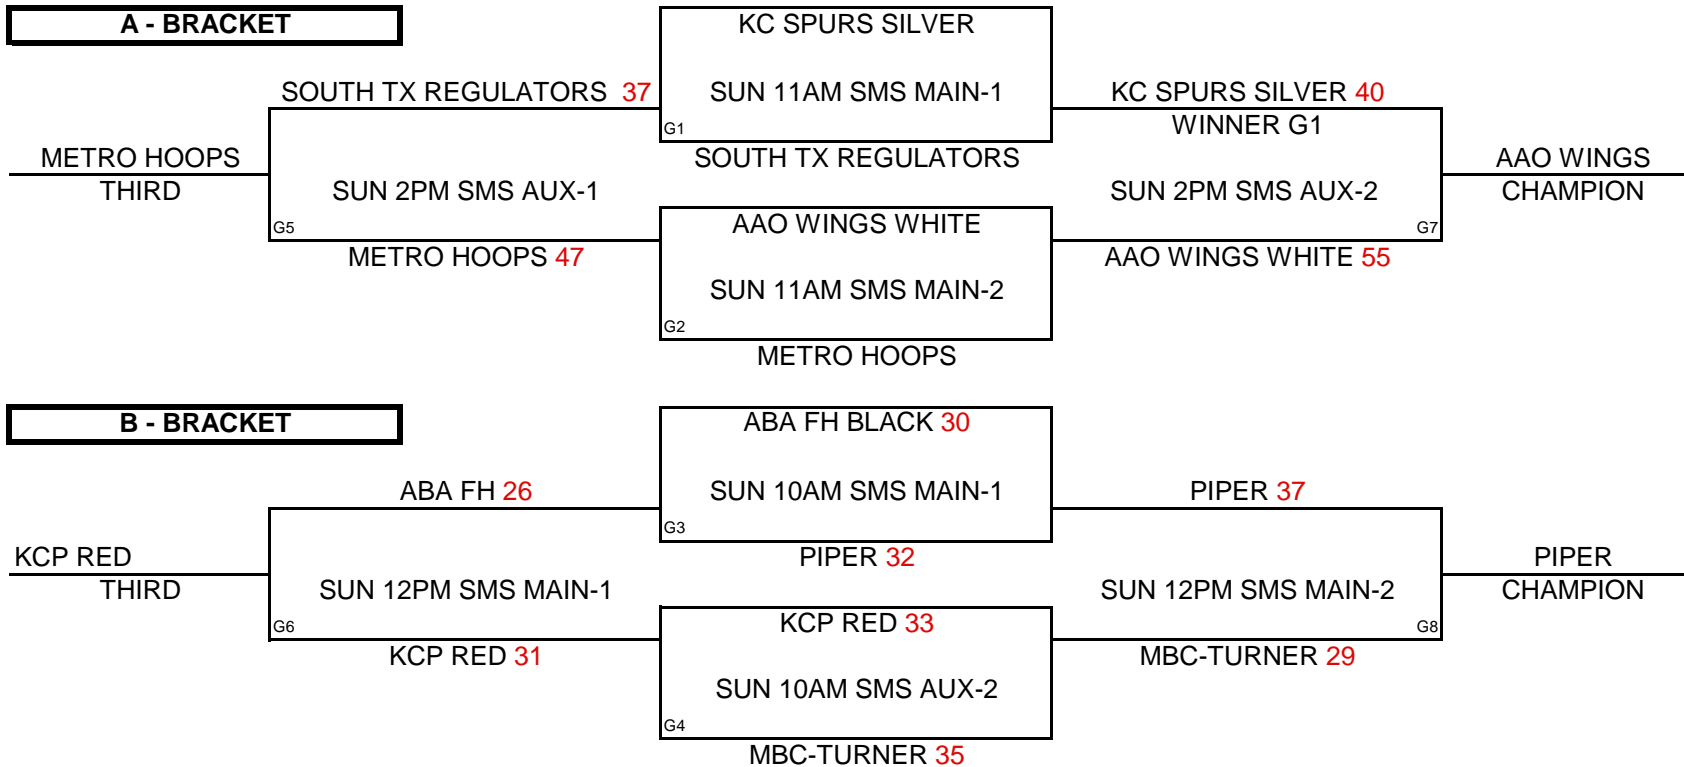

KC PREMIERE/SHIRTS & SKINS/MAYB NATIONAL QUALIFIER

7TH GRADE BOYS BLUE DIVISION

POOL A

		WINS	LOSSES
(1)	MBC-TURNER	I	I
(2)	KC SPURS SILVER	I	
(3)	PIPER		II
(4)	AAO WINGS-WHITE	I	

POOL B

		WINS	LOSSES
(1)	KCP RED		III
(2)	ABA FH 7 BLACK	I	II
(3)	METRO HOOPS	III	
(4)	SOUTH TX REGULATORS	II	I

POOL PLAY ROUND

A-1 (7)	VS	A-2 (49)	FRI	6PM	SMS MAIN-2	B-1 (22)	VS	B-2 (26)	FRI	8PM	SMS MAIN-2
A-3 (13)	VS	A-4 (59)	FRI	7PM	SMS MAIN-2	B-1 (13)	VS	B-3 (62)	SAT	8AM	SMS MAIN-2
A-1 (31)	VS	A-3 (26)	SAT	5PM	SMS MAIN-1	B-2 (17)	VS	B-4 (47)	SAT	9AM	SMS MAIN-2
A-2 (49)	VS	A-4 (43)	SAT	5PM	SMS AUX-1	B-1 (12)	VS	B-4 (46)	SAT	2PM	SMS MAIN-1
A-1 (33)	VS	A-4 (54)	SAT	8PM	SMS MAIN-1	B-2 (19)	VS	B-3 (46)	SAT	2PM	SMS AUX-1
A-2 (43)	VS	A-3 (14)	SAT	8PM	SMS MAIN-2	B-3 (52)	VS	B-4 (48)	SAT	6PM	SMS MAIN-1

CHAMPIONSHIP ROUND

NOTE: TIE BREAKER

1 - HEAD TO HEAD

2 - POINT SPREAD (MAX. 15 POINTS)

3 - DEF. POINTS ALLOWED

Results posted online at www.kcpbasketball.weebly.com