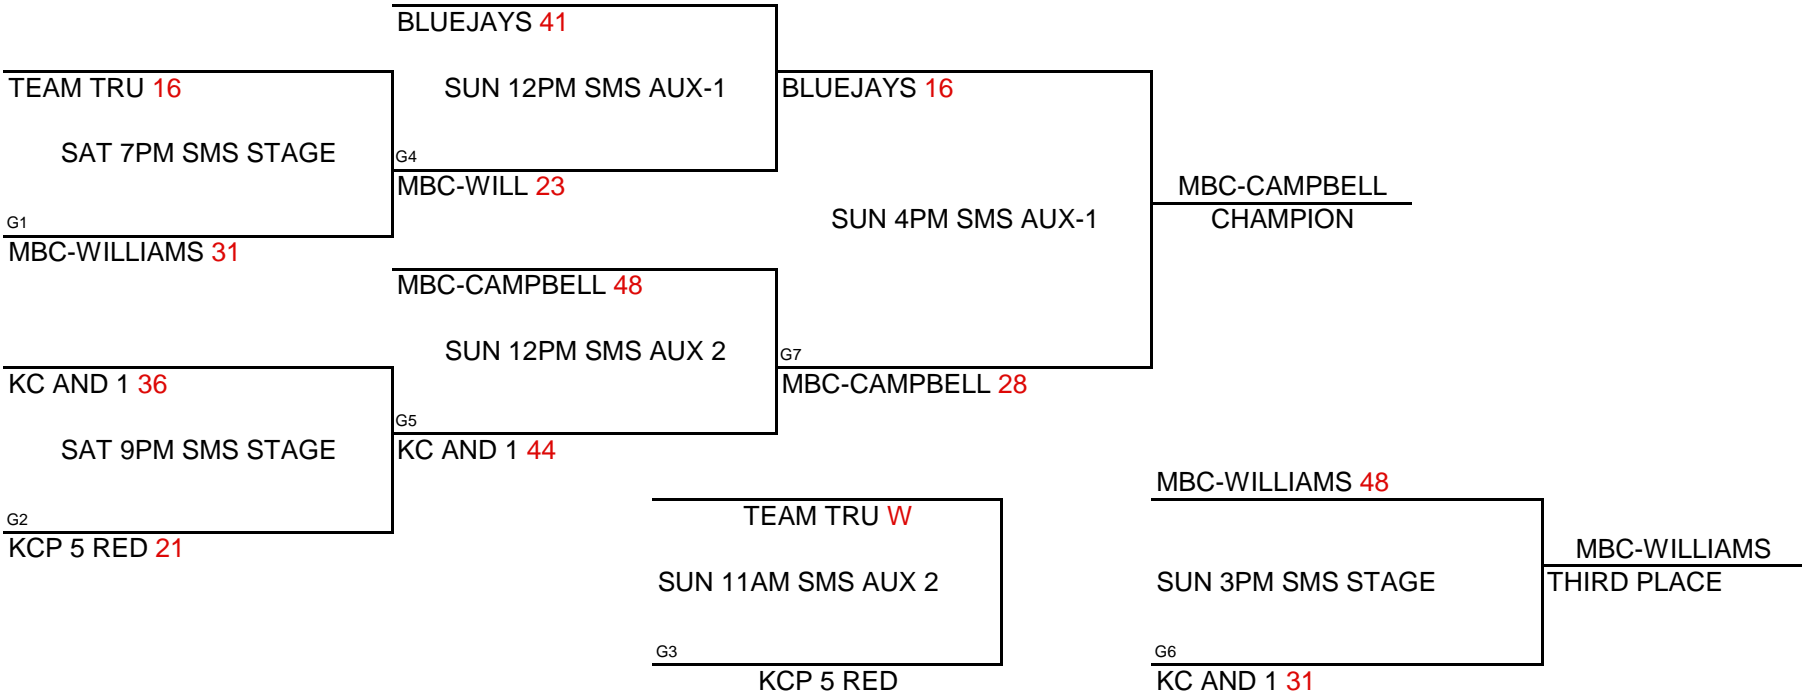

KC PREMIERE/SHIRTS & SKINS/MAYB NATIONAL QUALIFIER

5TH GRADE BOYS BLUE DIVISION

POOL A

- (1) BLUEJAYS
- (2) MBC 4- WILLIAMS
- (3) KC AND 1

WINS	LOSSES
II	
	II
I	I

POOL B

- (1) KCP 5 RED
- (2) MBC- CAMPBELL
- (3) TEAM TRU

WINS	LOSSES
	II
II	
I	I

POOL PLAY ROUND 1

A-1	VS	A-2	DAY	TIME	LOCATION	SCORE	B-1	VS	B-2	DAY	TIME	LOCATION	SCORE
A-1	VS	A-2	FRI	6PM	SMS MAIN 1	32-26	B-1	VS	B-2	FRI	7PM	SMS MAIN 1	19-50
A-1	VS	A-3	FRI	8PM	SMS MAIN 1	29-25	B-1	VS	B-3	FRI	9PM	SMS MAIN 1	27-46
A-2	VS	A-3	SAT	12PM	SMS AUX 2	44-46	B-2	VS	B-3	SAT	1PM	SMS AUX-2	31-11

SEEDING ROUND

A 1ST BLUEJAYS VS	B 1ST MBC-CAM	SAT	6PM	SMS STAGE	Winner gets 1st seed, Loser gets 2nd seed	46-35
A 2ND KC AND 1 VS	B 2ND TEAM TRU	SAT	4PM	SMS AUX-2	Winner gets 3rd seed, Loser gets 4th seed	42-22
A 3RD MBC-WILLIAI VS	B 3RD KCP 5 RED	SAT	5PM	SMS AUX-2	Winner gets 5th seed, Loser gets 6th seed	46-35

CHAMPIONSHIP ROUND

NOTE: TIE BREAKER

- 1 - HEAD TO HEAD
- 2 - POINT SPREAD (MAX. 15 POINTS)
- 3 - DEF. POINTS ALLOWED

Results posted online at www.kcpbasketball.weebly.com