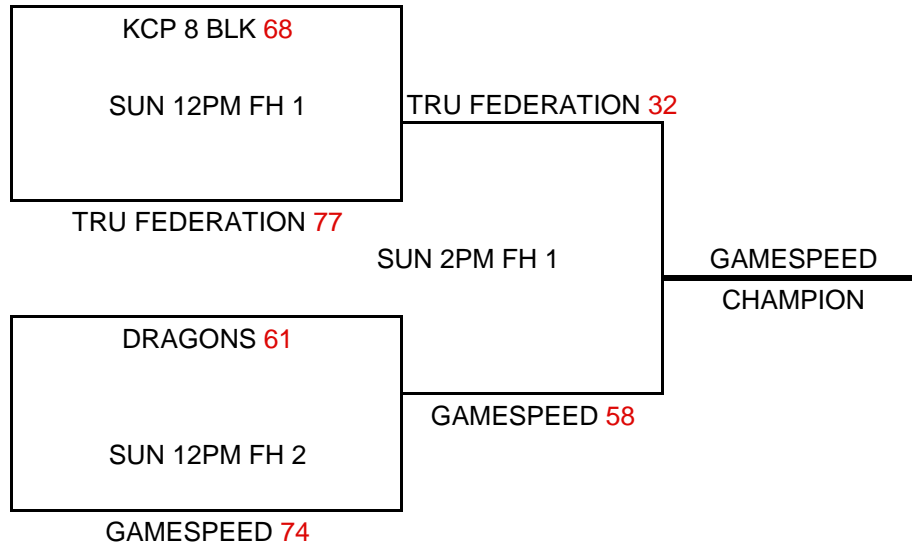

KC PREMIERE/SHIRTS & SKINS/MAYB NATIONAL QUALIFIER
8TH/9TH GRADE BOYS DIVISION

CHAMPIONSHIP ROUND

* KCP 9 Red & 9 Black will not play on Sun - remaining 8 teams will be seeded based on pool play

BRACKET A

CONSOLATION GAMES

POOL A 3RD PLACE SD NETWORK 39 vs POOL B 3RD PLACE MOKAN 55
SUN 12PM FH 3

POOL A 4TH PLACE MBC 15 vs POOL B 4TH PLACE FALCONS 0
SUN 1PM FH 1