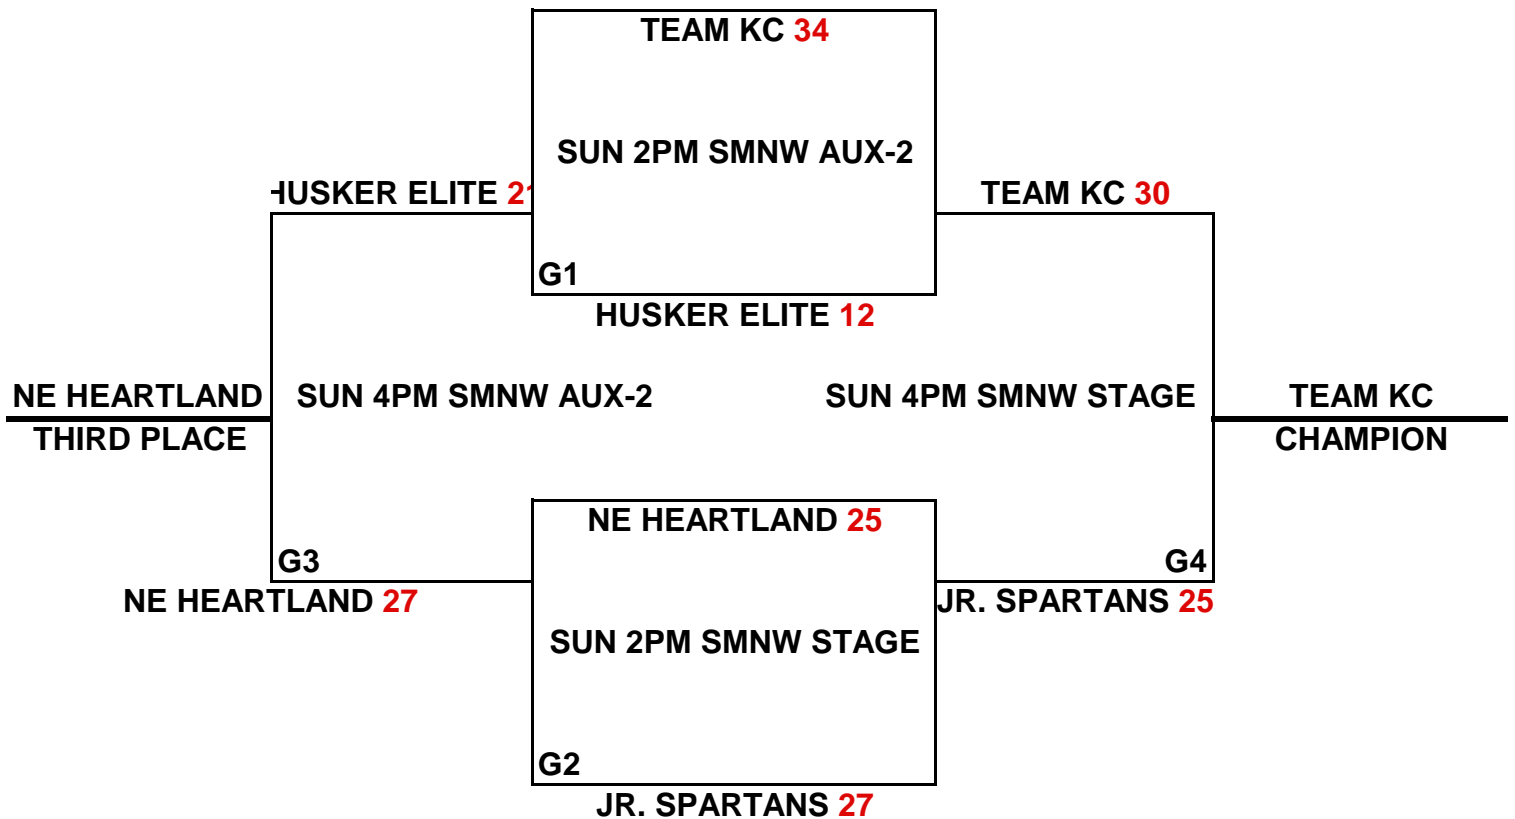

KCP / SHIRTS & SKINS / MAYB NATIONAL QUALIFIER

5TH GRADE GIRLS DIVISION

(1)	NE HEARTLAND
(2)	TEAM KC
(3)	JR. SPARTANS
(4)	HUSKER ELITE 5TH

WINS	LOSSES
II	I
II	I
I	II
I	II

SCHEDULE

1 (5)	VS	2 (37)	FRI	9PM	SMNW STAGE
1 (29)	VS	4 (24)	SAT	2PM	SMNW AUX-1
2 (22)	VS	3 (20)	SAT	2PM	SMNW AUX-2
1 (25)	VS	3 (21)	SAT	4PM	SMNW STAGE
2 (28)	VS	4 (31)	SAT	5PM	SMNW STAGE
3 (50)	VS	4 (19)	SAT	9PM	SMNW STAGE

CHAMPIONSHIP ROUND

NOTE: TIE BREAKERS

1 - HEAD TO HEAD

2 - POINT SPREAD (MAX 15 POINTS)

3 - DEF. POINTS ALLOWED