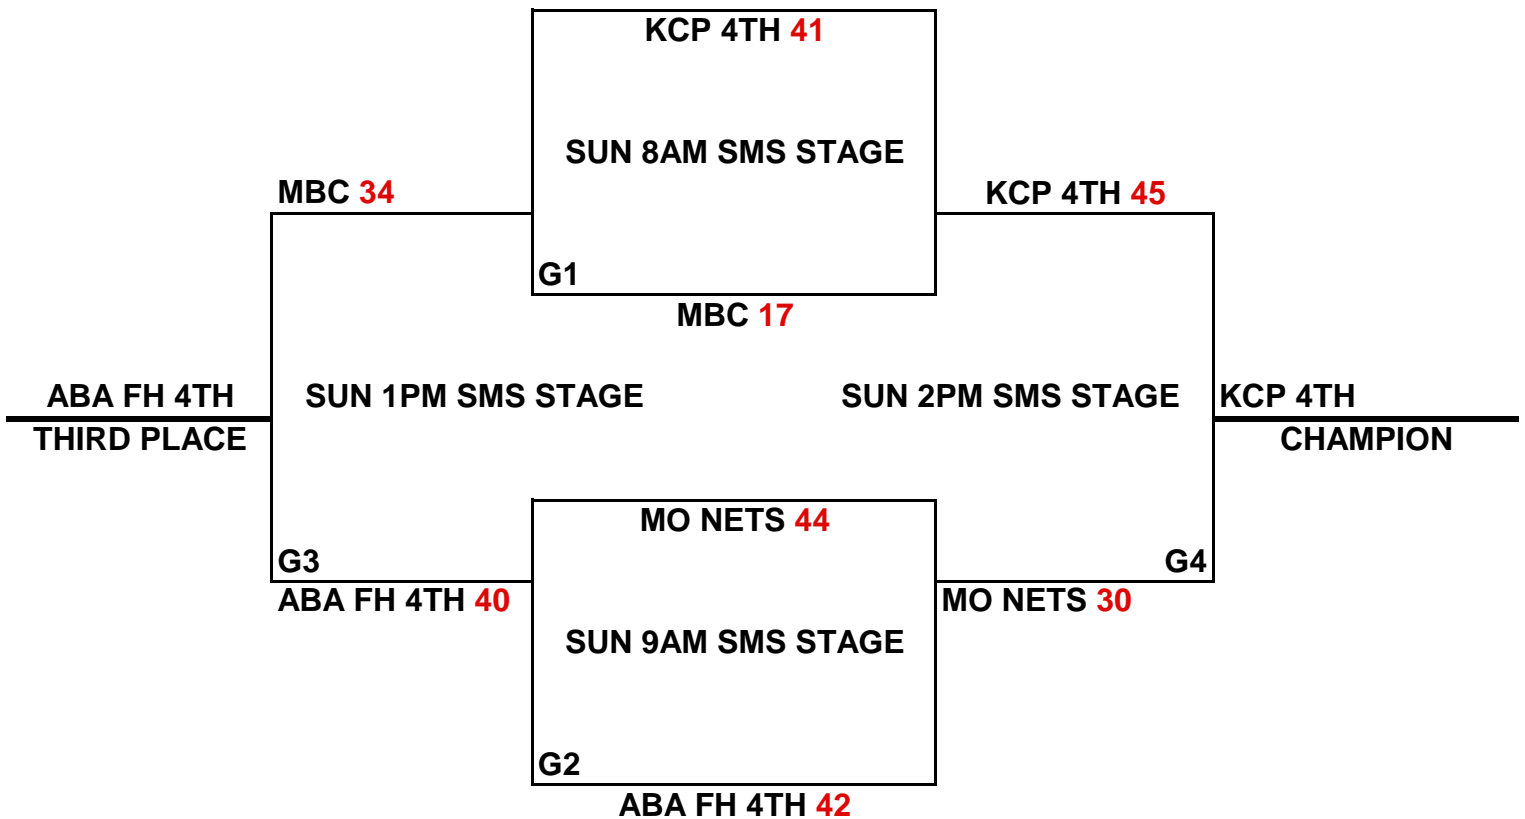

KCP / SHIRTS & SKINS / MAYB NATIONAL QUALIFIER

3RD/4TH GRADE BOYS DIVISION

(1)	KC PREMIERE 4TH
(2)	ABA FH 4TH
(3)	MBC-GUIDRY
(4)	MO NETS

WINS	LOSSES
III	
I	II
	III
II	I

SCHEDULE

1 (48)	VS	2 (26)	FRI	8PM	SMS STAGE
3 (8)	VS	4 (27)	FRI	9PM	SMS STAGE
1 (47)	VS	3 (19)	SAT	10AM	SMS STAGE
2 (27)	VS	4 (42)	SAT	11AM	SMS STAGE
1 (48)	VS	4 (43)	SAT	1PM	SMS STAGE
2 (51)	VS	3 (36)	SAT	2PM	SMS STAGE

CHAMPIONSHIP ROUND

NOTE: TIE BREAKERS

1 - HEAD TO HEAD

2 - POINT SPREAD (MAX 15 POINTS)

3 - DEF. POINTS ALLOWED

KC PREMIERE/SHIRTS & SKINS/MAYB NATIONAL QUALIFIER 3RD GRADE BOYS DIVISION

(1)	KCP 3RD
(2)	ABA FH 2ND
(3)	ABA FH 3RD
(4)	KC EAGLES
(5)	FAYETTEVILLE THUNDER