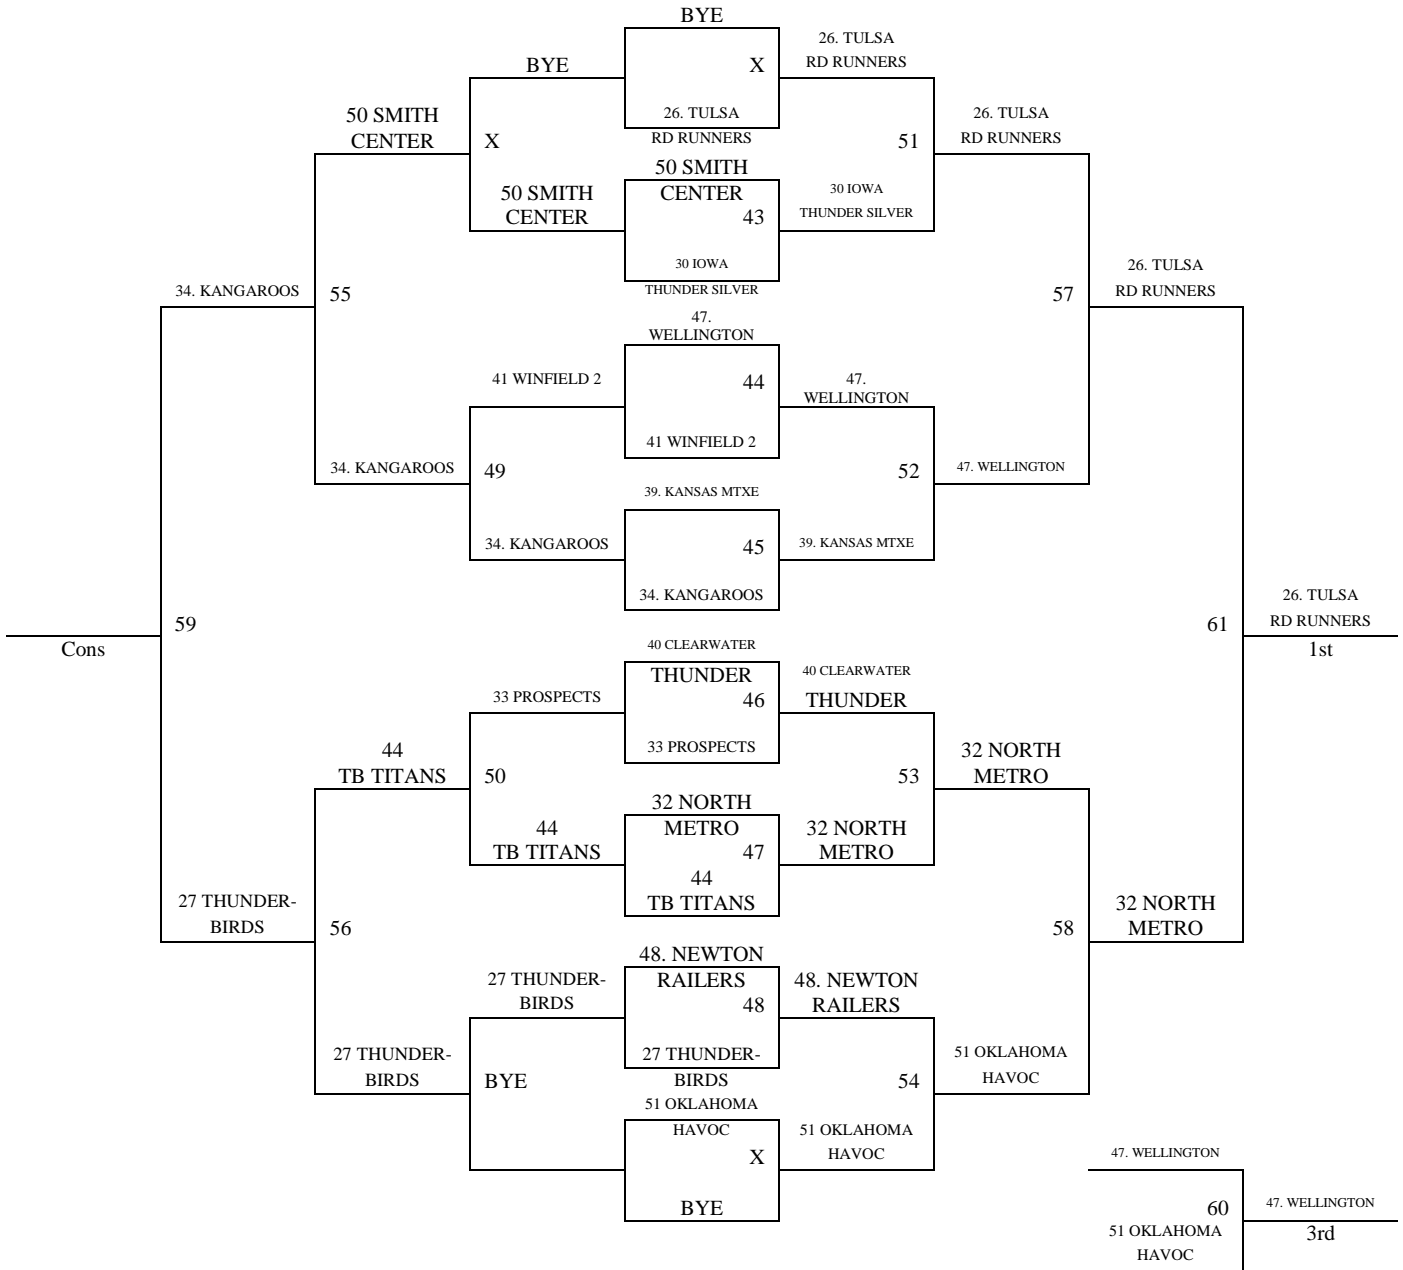

2014 Summer Kickoff
June 13-15, 2014

9/10th Grade Boys – Cont.
Bracket C