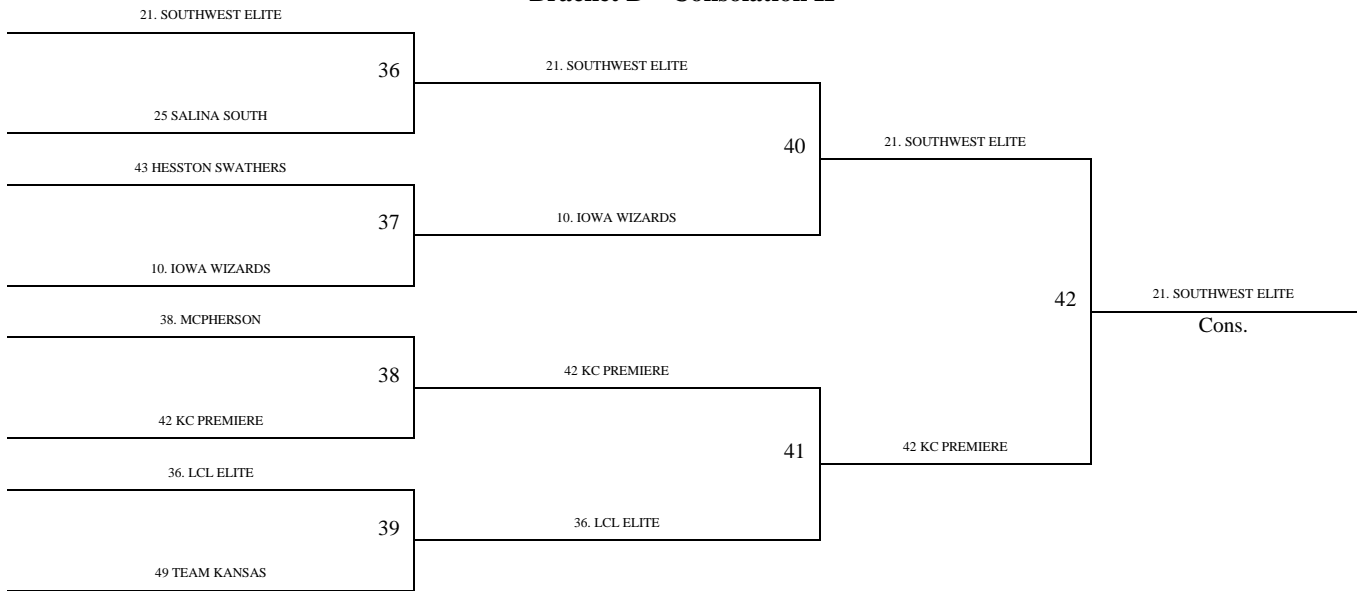

Bracket B – Consolation II