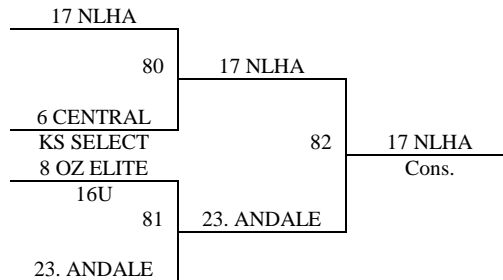

Bracket A - Consolation