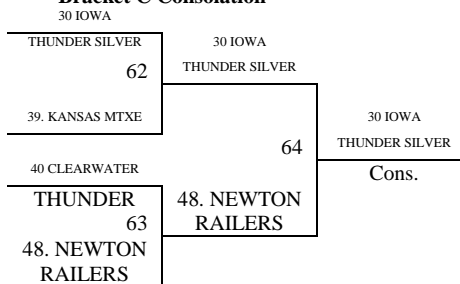

**Bracket B – Consolation II**

2014 Summer Kickoff  
June 13-15, 2014

9/10<sup>th</sup> Grade Boys – Cont.  
Bracket C

Bracket C Consolation

2014 Summer Kickoff  
June 13-15, 2014

**9/10<sup>th</sup> Grade Girls**