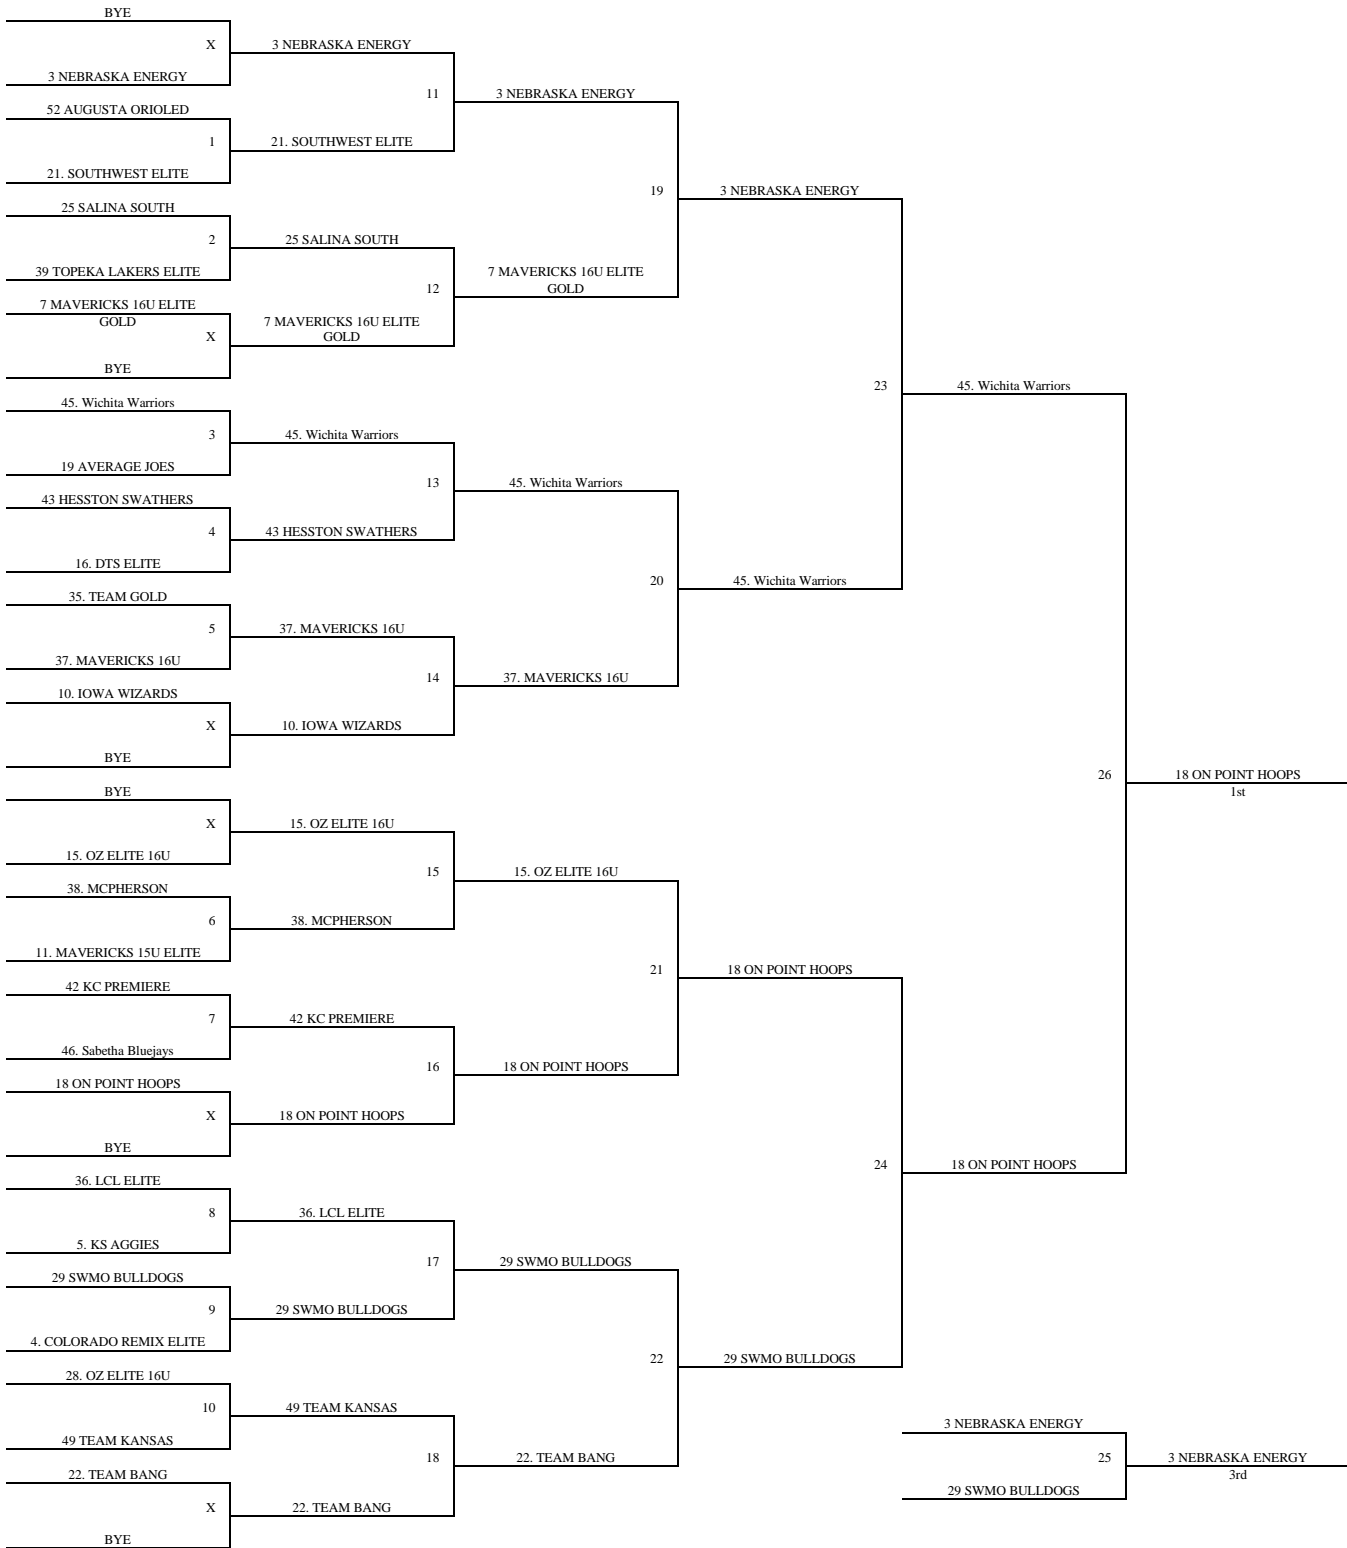

2014 Summer Kickoff
June 13-15, 2014

9/10th Grade Boys
Bracket B