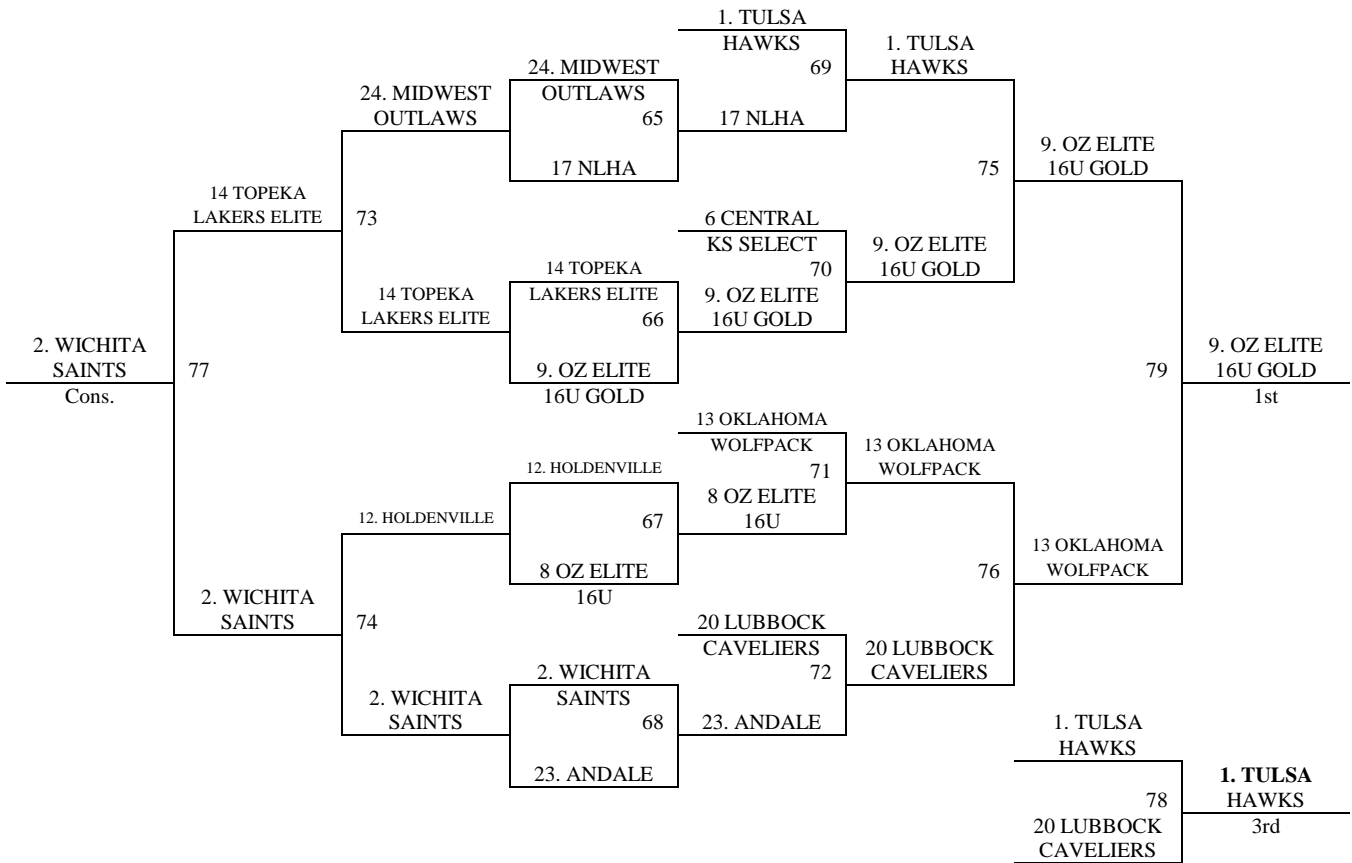

2014 Summer Kickoff
June 13-15, 2014

**9/10th Grade Boys
Bracket A**