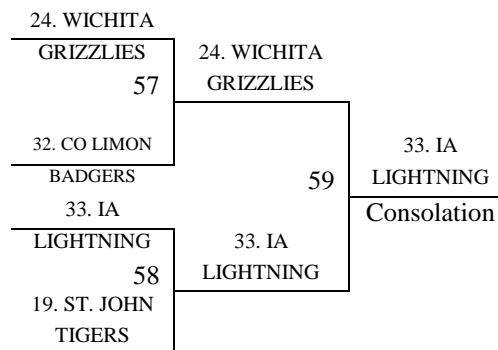

C Bracket Consolation