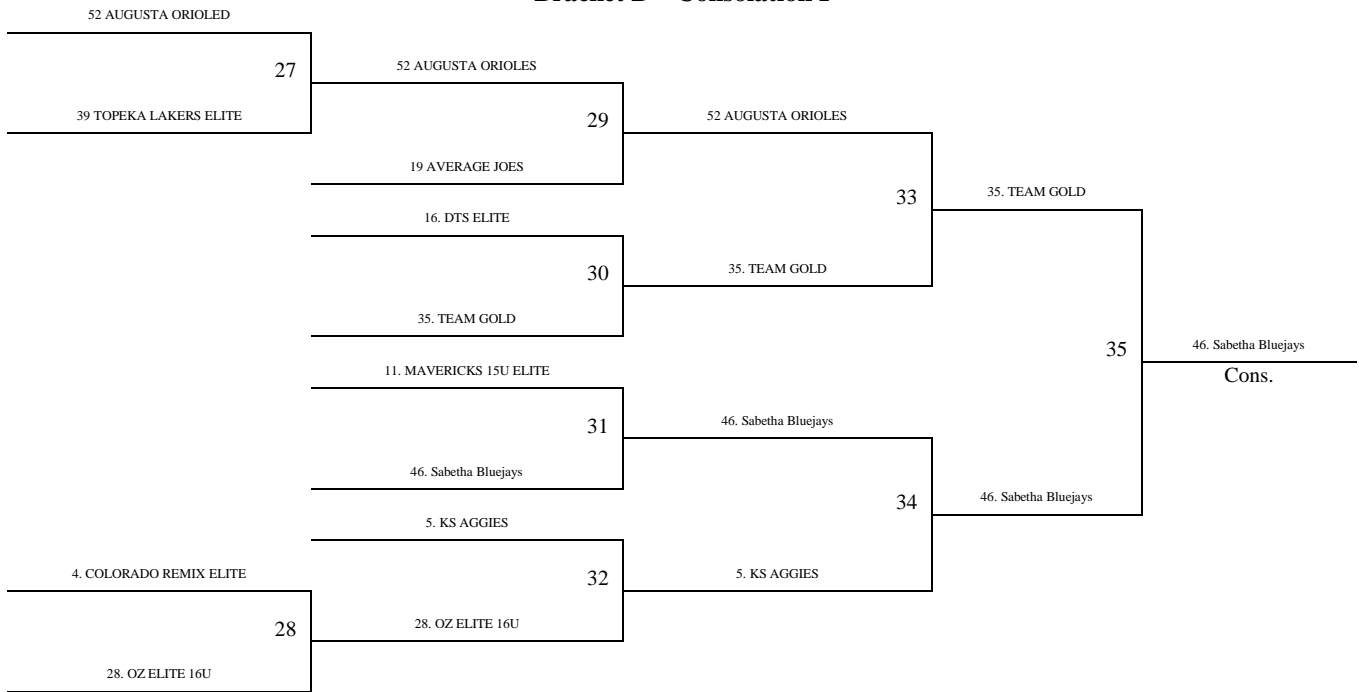

**Bracket A - Consolation**

2014 Summer Kickoff  
June 13-15, 2014

9/10<sup>th</sup> Grade Boys  
Bracket B

2014 Summer Kickoff  
June 13-15, 2014

**9/10<sup>th</sup> Grade Boys – Cont.  
Bracket B – Consolation I**