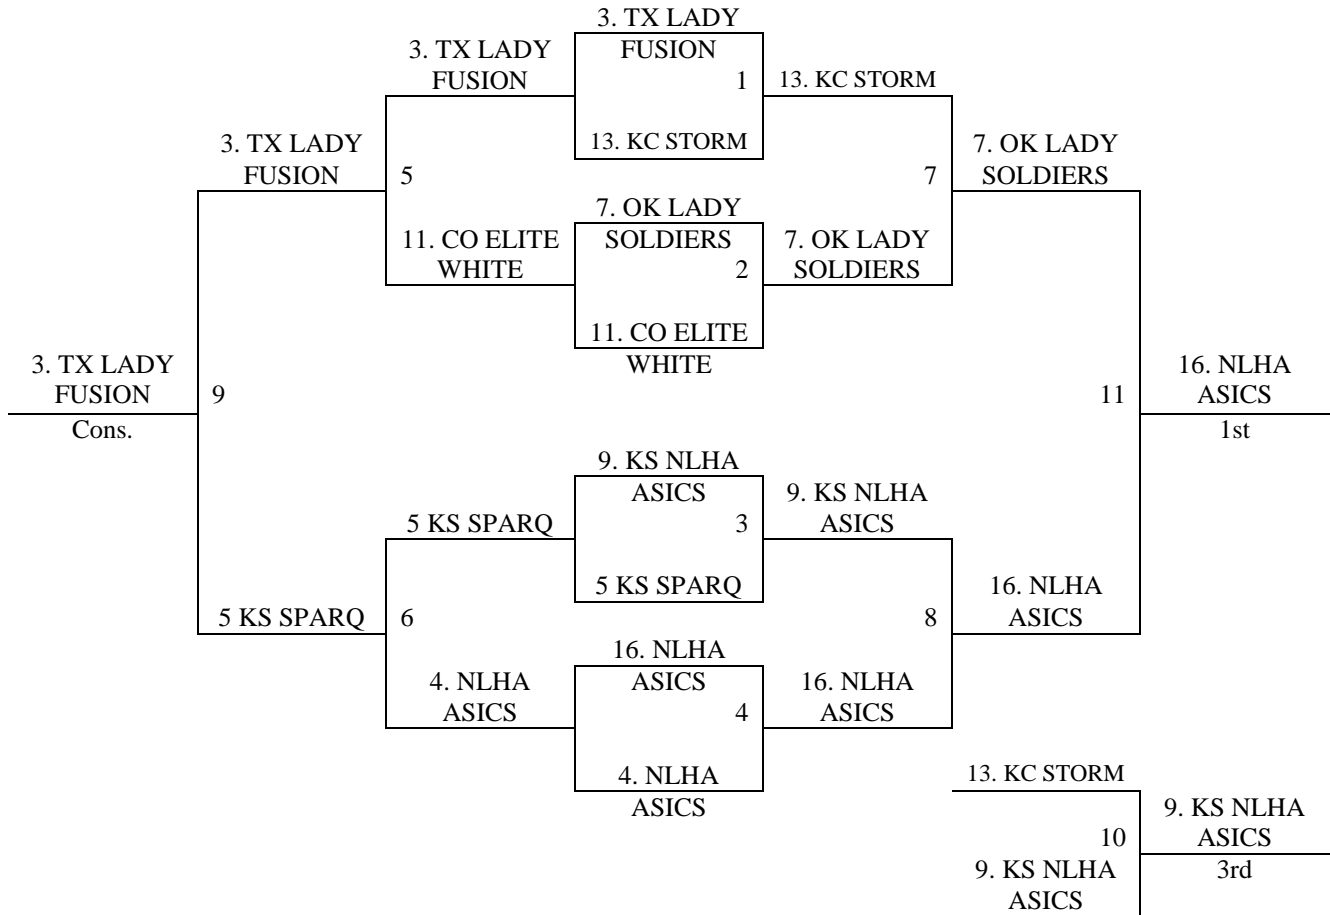

2014 Summer Kickoff
June 13-15, 2014

9th/10th Grade Girls – Cont.
Bracket A