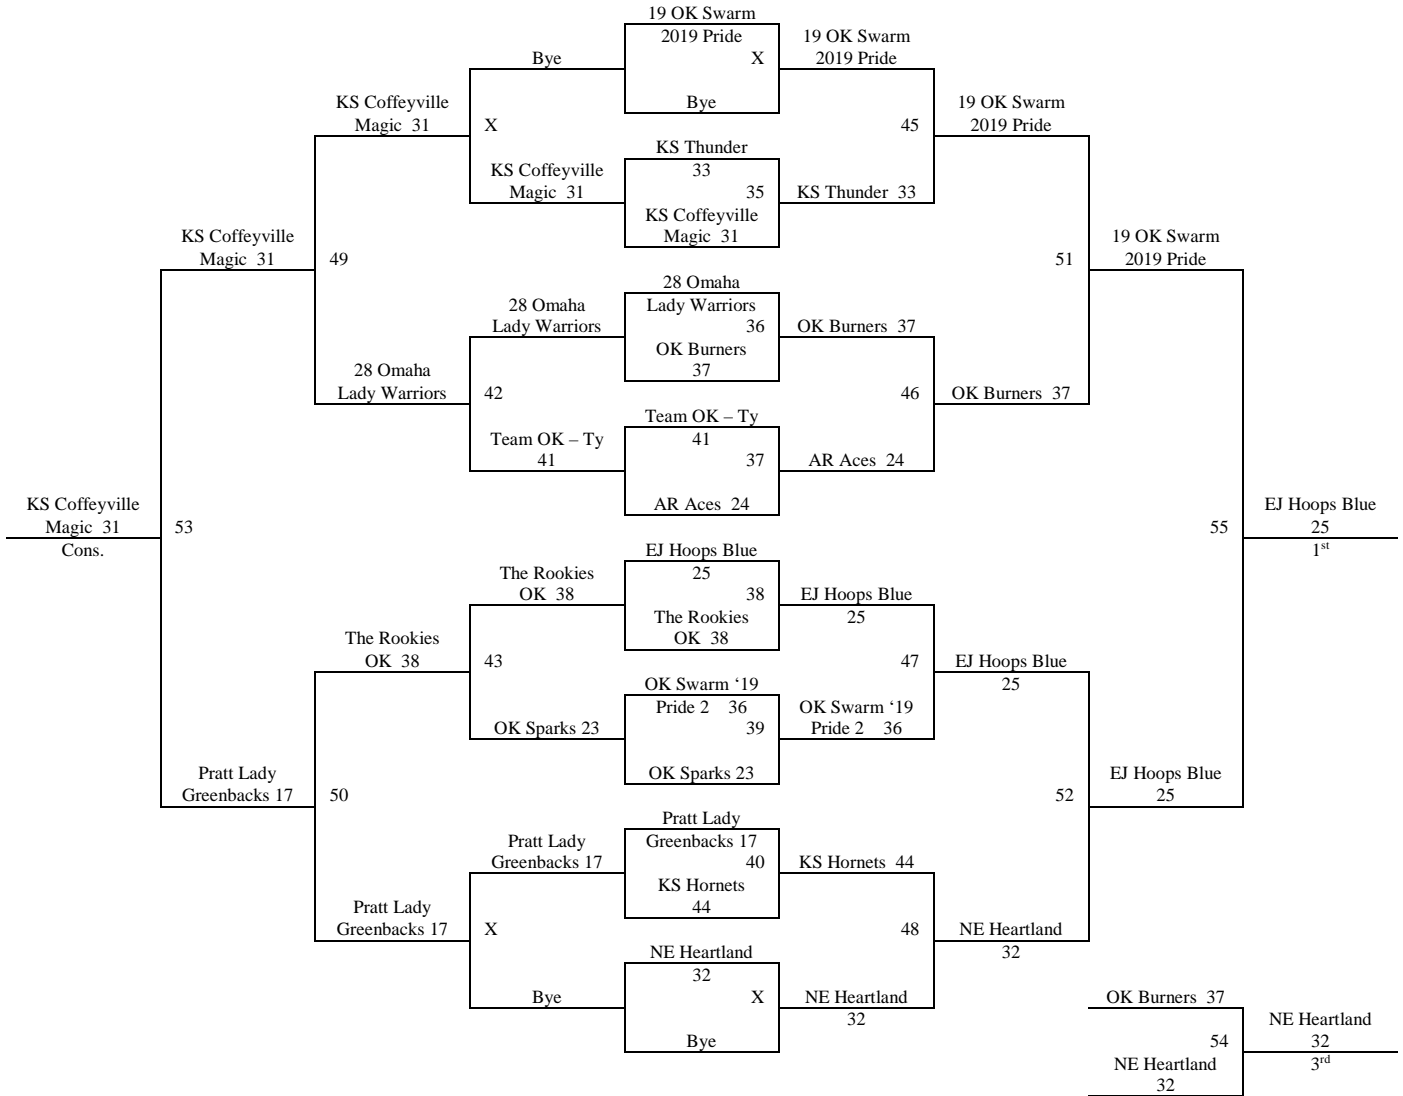

Bracket A

EJ Hoops

2014 Summer Kickoff
June 13-15, 2014

7th Grade Girls

Bracket B

2014 Summer Kickoff
June 13-15, 2014

7th Grade Girls – Cont.
Bracket C

Bracket C Consolation