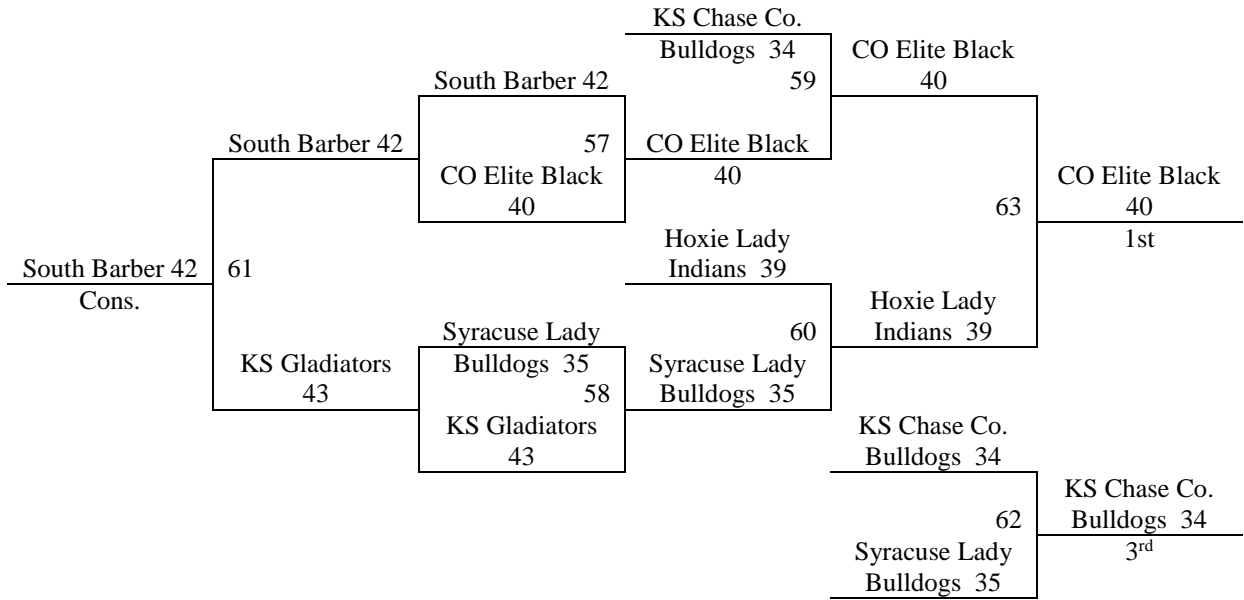

2014 Summer Kickoff
June 13-15, 2014

**7th Grade Girls
Bracket D**