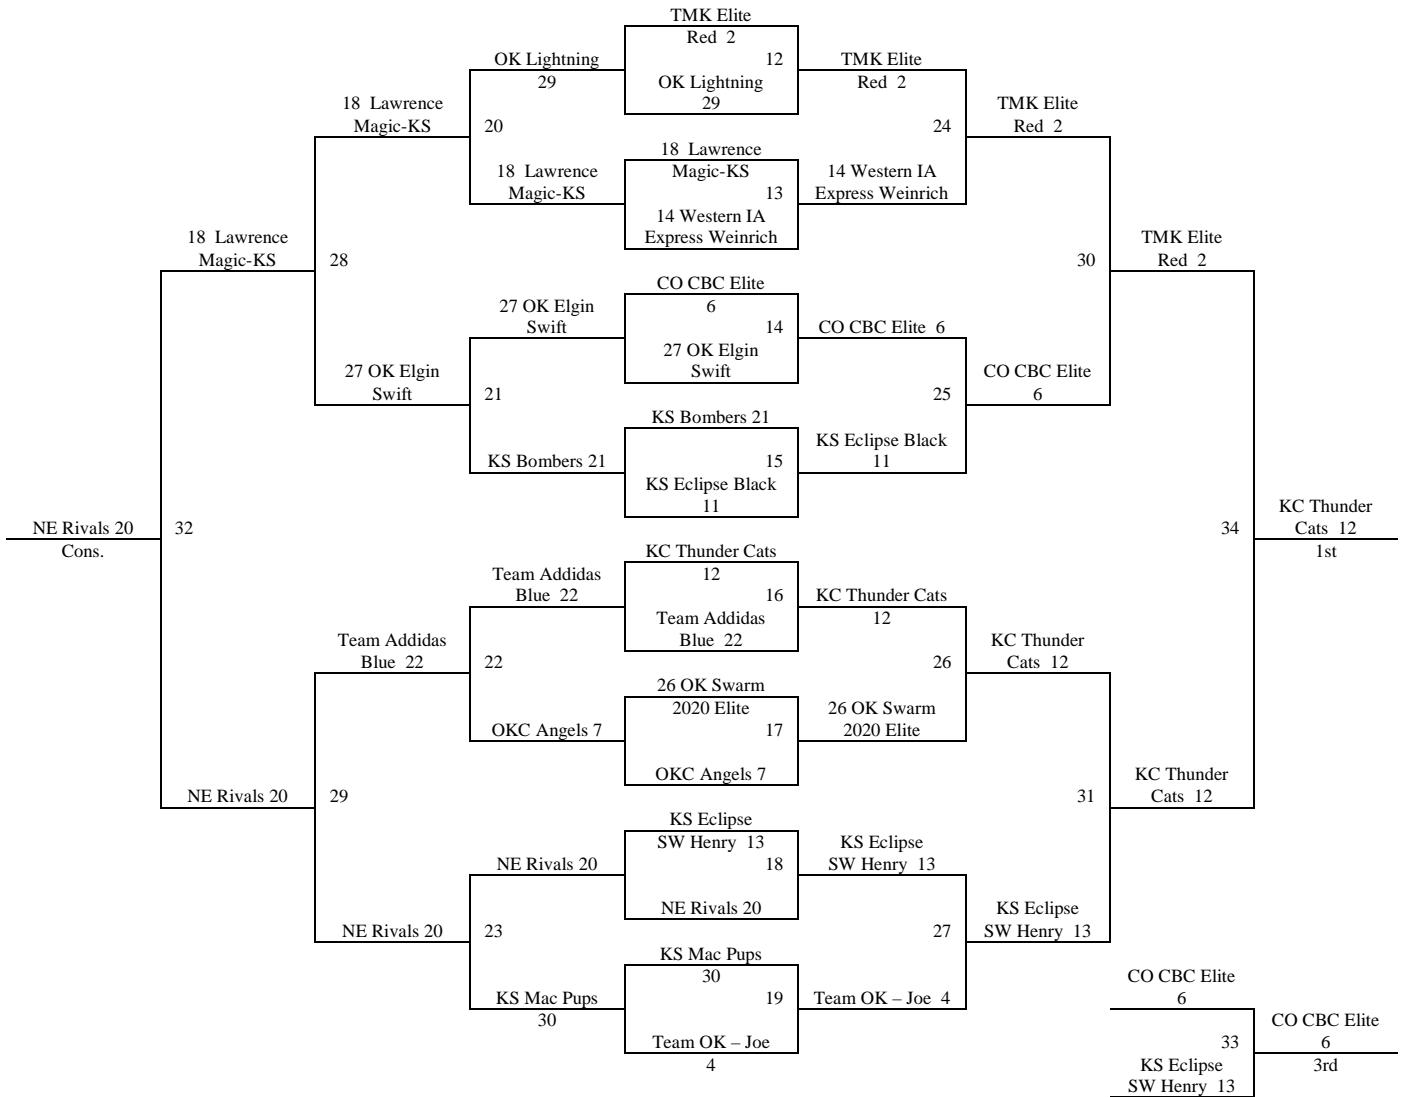

Bracket A

EJ Hoops

2014 Summer Kickoff
June 13-15, 2014

7th Grade Girls

Bracket B

2014 Summer Kickoff
June 13-15, 2014

7th Grade Girls – Cont.
Bracket C

Bracket C Consolation