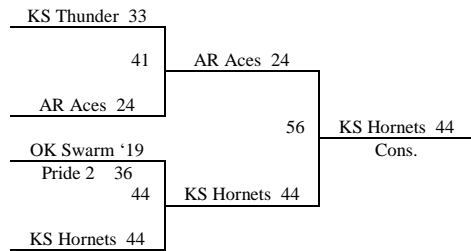

Games played at Augusta High School and August Middle School in Augusta, KS.

Please visit www.mayb.com to ensure you are looking at the most up to date schedule!

2014 Summer Kickoff
June 13-15, 2014

7th Grade Girls

Bracket A

EJ Hoops

2014 Summer Kickoff
June 13-15, 2014

7th Grade Girls

Bracket B

2014 Summer Kickoff
June 13-15, 2014

7th Grade Girls – Cont.
Bracket C

Bracket C Consolation

2014 Summer Kickoff
 June 13-15, 2014

**7th Grade Girls
 Bracket D**

2014 Summer Kickoff
June 13-15, 2014

Gym Directions 2014

PLEASE ALLOW PLENTY OF TRAVEL TIME TO YOUR FIRST GAME; ROAD CONSTRUCTION MAY SLOW DOWN TRAVEL.