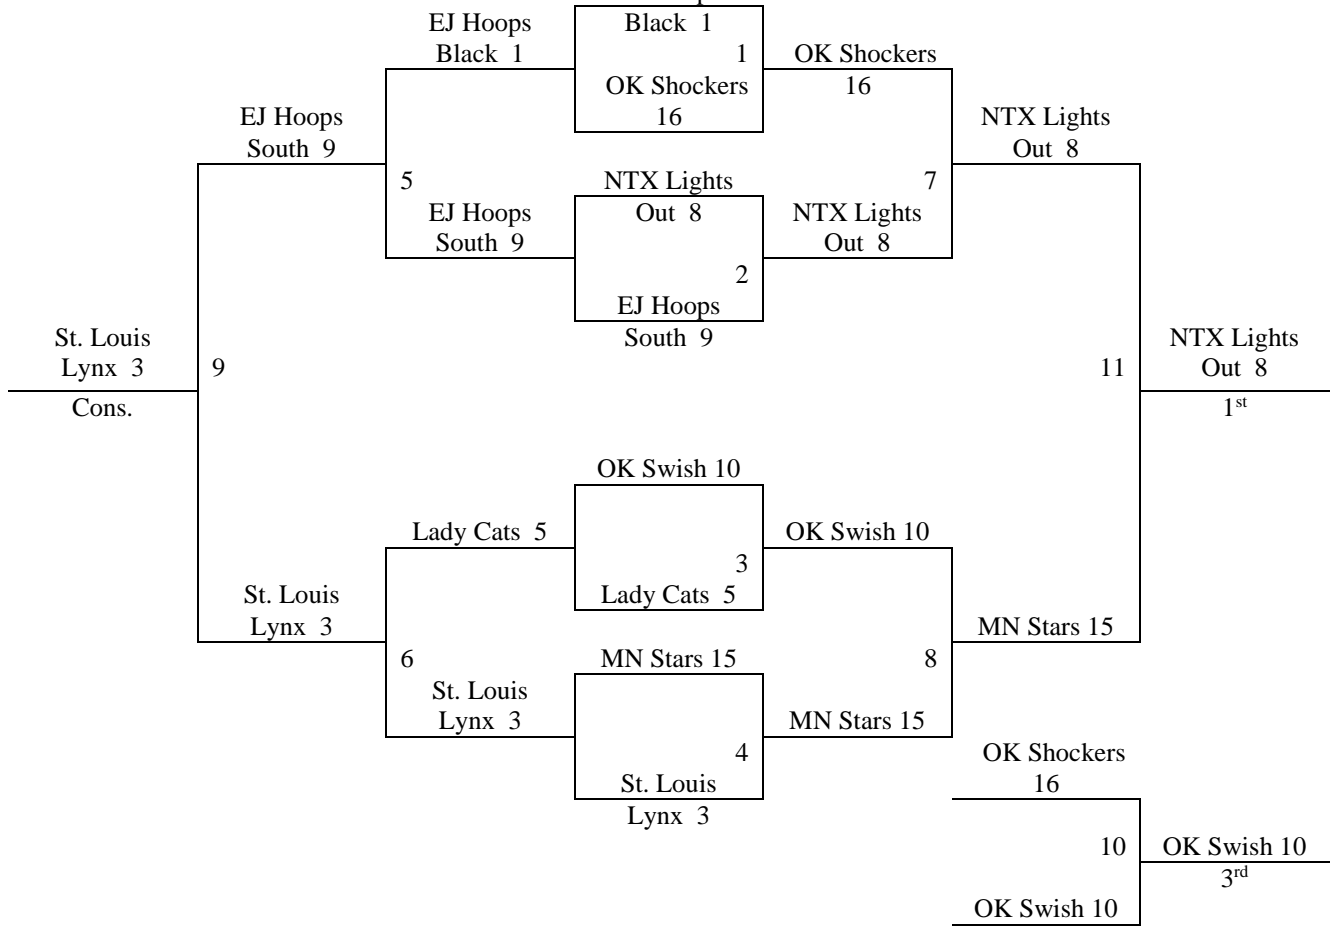

2014 Summer Kickoff
June 13-15, 2014

7th Grade Girls

Pool A		W	L	Pool B		W	L	Pool C		W	L
1. EJ Hoops Black	1	III		5. Lady Cats	2	II	I	9. EJ Hoops- South		I	I
2. TMK Elite Red	3	I	II	6. CO CBC Elite	3	I	II	10. OK Swish		II	
3. St. Louis Lynx	2	II	I	7. OKC Angels	4		III	11. KS Eclipse Black			II
4. Team OK- Joe	4		III	8. NTX Lights Out	1	III		12. KC Thunder Cats		I	I

Pool D		W	L	Pool E		W	L	Pool F		W	L
13. KS Eclipse SW Henry		I	I	17. Pratt Lady Greenbacks	4		III	21. KS Bombers	1	II	I
14. Western IA Express Weinrich			II	18. Lawrence Magic- KS	1	III		22. Team Adidas Blue	2	II	I
15. MN Stars		II		19. OK Swarm 2019 Pride 1 3		I	II	23. OK Sparks	4		III
16. OK Shockers		I	I	20. NE Rivals	2	II	I	24. AR Aces	3	II	I

Pool G		W	L	Pool H		W	L	Pool I		W	L
25. EJ Hoops Blue	3		II	29. OK Lightning	2	II	I	33. KS Thunder	1	III	
26. OK Swarm 2020 Elite	1	III		30. KS Mac Pups	1	III		34. KS Chase Co. Bulldogs	3	I	II
27. OK Elgin Swift	2	II	I	31. KS Coffeyville Magic	4		III	35. Syracuse Lady Bulldogs	4		III
28. Omaha Lady Warriors	4		III	32. NE Heartland	3	I	II	36. OK Swarm 2019 Pride 2	2	II	I

Pool J		W	L	Pool K		W	L
37. OK Burners	1	II	I	41. Team OK- Ty	2	II	I
38. OK The Rookies	2	II	I	42. South Barber	4		III
39. Hoxie Lady Indians	3	I	II	43. KS Gladiators	3	I	II
40. CO Elite Black	4	I	II	44. KS Hornets	1	III	

All games played at Augusta High School and Augusta Middle School.

The top 2 teams in pools A-D to Bracket A. Others to Bracket B.

The top 2 teams in pools E-H to Bracket B. Others to Bracket C.

The top 2 teams in Pools I-K to Bracket C. Others to Bracket D.

Tie Breaker – 2 way – Head to Head; 3 way – Coin Flip

Friday	Aug HS 1	Aug HS 2	Aug MS 1	Aug MS2	Circle MS 1
2:10	1-2	3-4	35-36	37-38	-
3:15	41-42	43-44	21-22	39-40	-
4:20	29-30	25-26	23-24	31-32	-
5:25	2-4	1-3	17-18	33-35	-
6:30	41-43	42-44	19-20	37-39	-
7:35	13-14	5-6	38-40	9-10	-
8:40	29-31	7-8	33-34	11-12	-
9:45	13-16	30-32	21-23	22-24	-
Saturday	Aug HS 1	Aug HS 2	Aug MS 1	Aug MS 2	Circle MS 1
8:00	27-28	34-36	1-4	2-3	-
9:05	15-16	5-7	6-8	9-11	-
10:10	25-27	26-28	34-35	10-12	-
11:15	14-15	17-19	33-36	18-20	-
12:20	37-40	38-39	41-44	42-43	-
1:25	29-32	30-31	25-28	26-27	-
2:30	17-20	18-19	21-24	22-23	-
3:35	5-8	6-7	9-12	10-11	-
4:40	13-15	14-16	G57 40	G58 35	-
5:45	G35 33	G36 37	G37 24	G38 25	-
6:50	G12 2	G13 14	G39 36	G40 44	-
7:55	G1 16	G2 8	G14 6	G15 11	-
9:00	G3 10	G4 15	G16 12	G17 26	-
10:05	-	-	G18 13	G19 4	-
Sunday	Aug HS 1	Aug HS 2	Aug MS 1	Aug MS 2	Circle MS 1
8:00	G45 19	G46 37	G47 25	G48 32	G42 28
9:05	G20 18	G21 27	G22 22	G23 20	G43 38
10:10	G24 2	G25 6	G26 12	G27 13	G59 40
11:15	G7 8	G8 15	G5 9	G6 3	G60 39
12:20	G51 19	G52 25	G49 31	G50 17	G61 42
1:25	G30 2	G31 12	G41 24	G44 44	G62 34
2:30	G11 8	G10 10	G28 18	G29 20	G63 40
3:35	G55 25	G54 32	G56 44	G53 31	G9 3
4:40	G34 12	G33 6	G32 20	-	-

Games played at Augusta High School and August Middle School in Augusta, KS.

Please visit www.mayb.com to ensure you are looking at the most up to date schedule!

2014 Summer Kickoff
June 13-15, 2014

7th Grade Girls

Bracket A

EJ Hoops