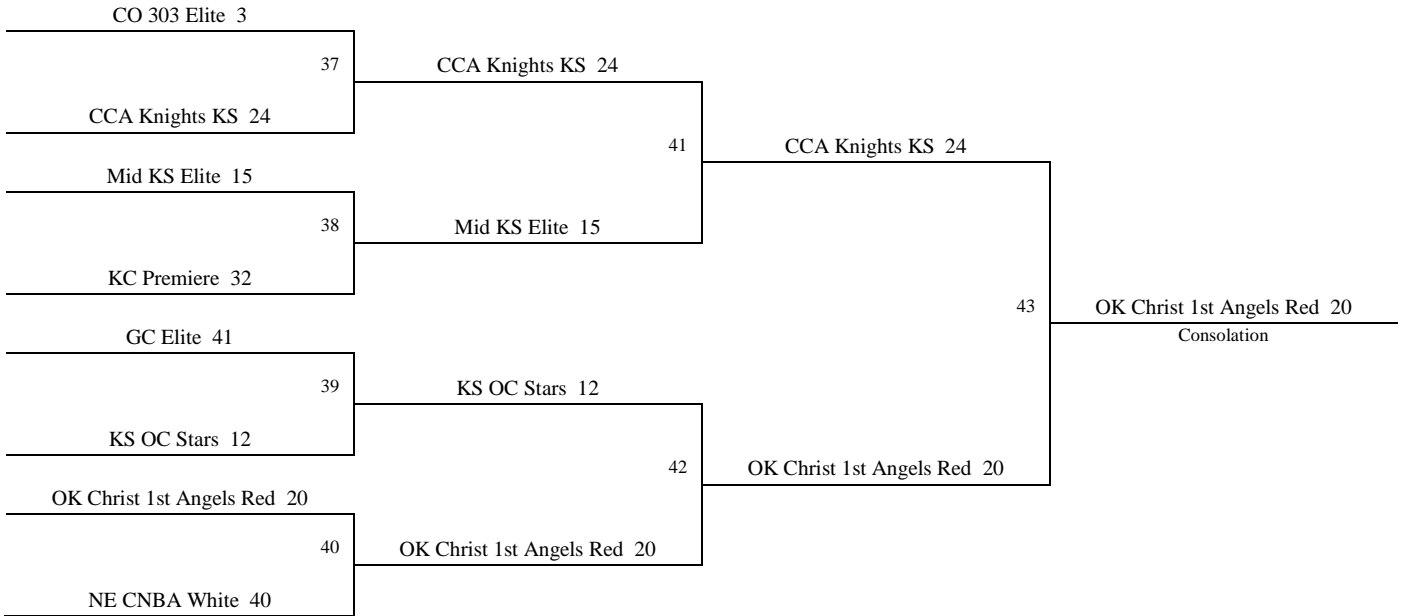

2014 Summer Kickoff
June 13-15, 2014

7th Grade Boys
Bracket B Consolation