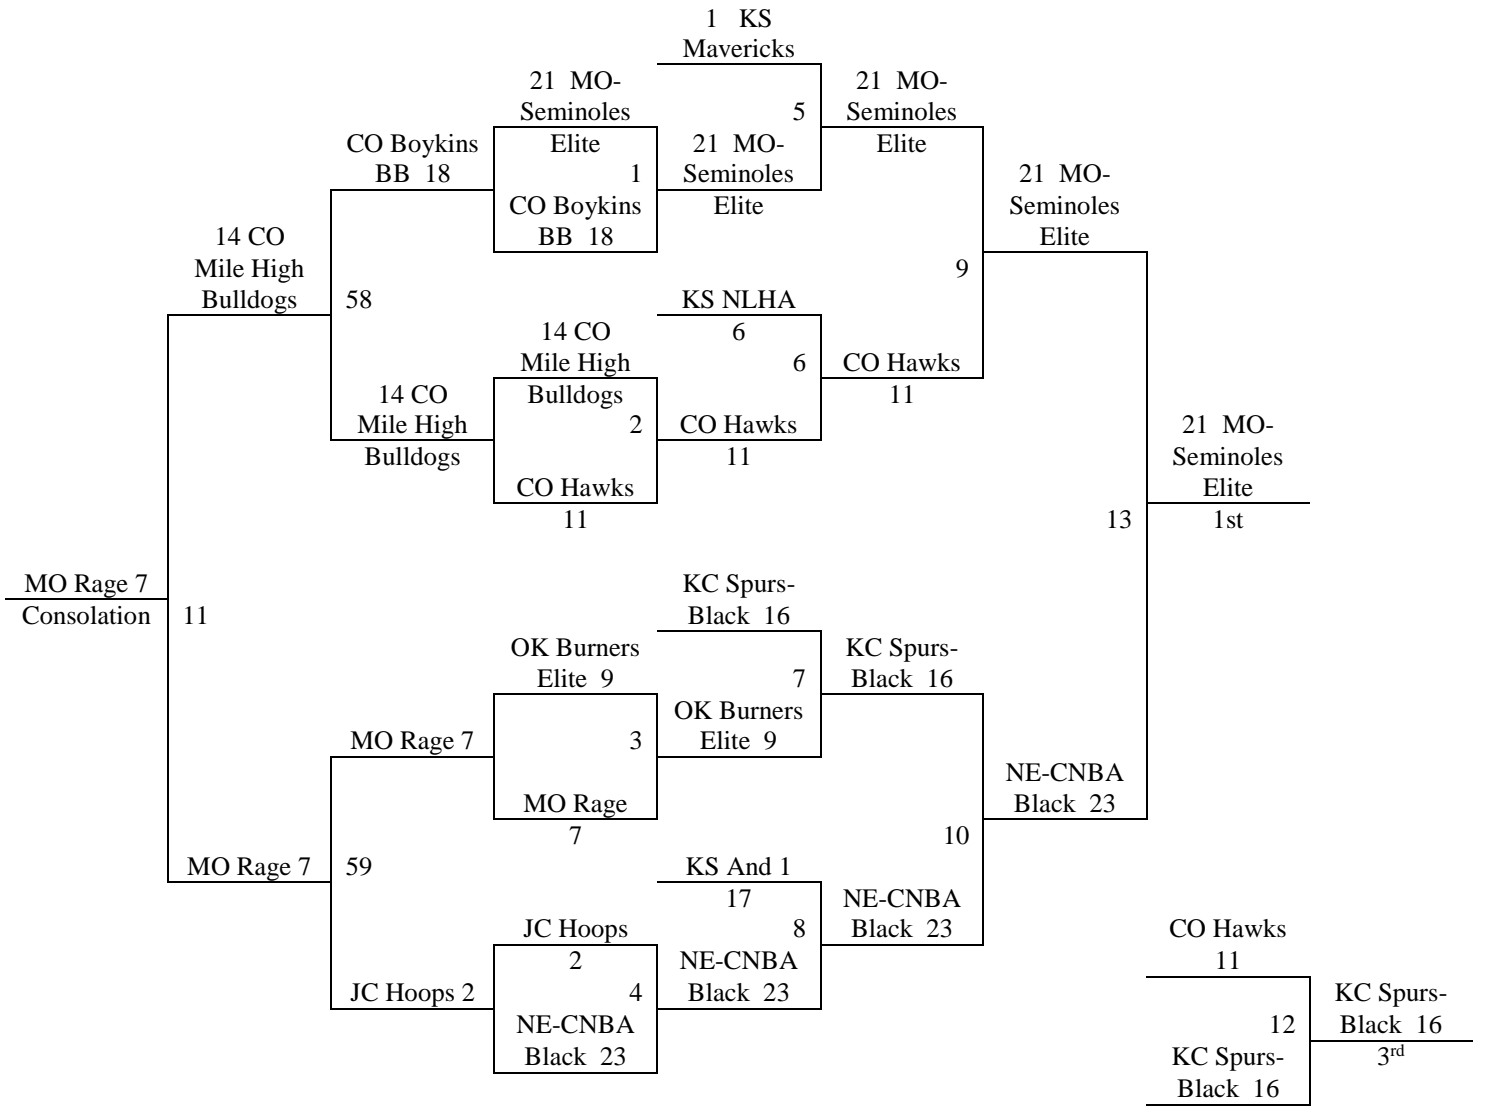

2014 Summer Kickoff
June 13-15, 2014

**7th Grade Boys
Bracket A**