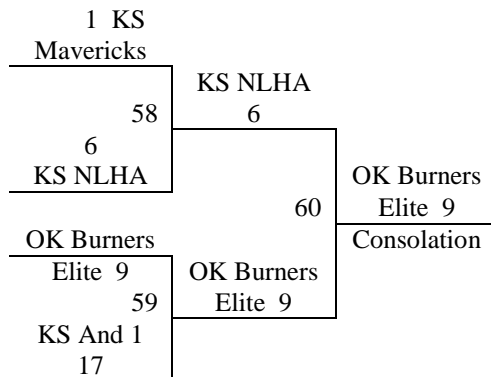

28.5 sized basketball will be used in the 7th grade boys division!

Please visit www.mayb.com to ensure you are looking at the most up to date schedule!

2014 Summer Kickoff
June 13-15, 2014

7th Grade Boys

Games played at Campus High School, Haysville Middle School, and Haysville Middle School West in Haysville, KS, and Bishop Carroll High School in Wichita, KS.
28.5 sized basketball will be used in the 7th grade boys division!

Please visit www.mayb.com to ensure you are looking at the most up to date schedule!

2014 Summer Kickoff
June 13-15, 2014

**7th Grade Boys
Bracket A**

A Bracket Consolation

2014 Summer Kickoff
June 13-15, 2014