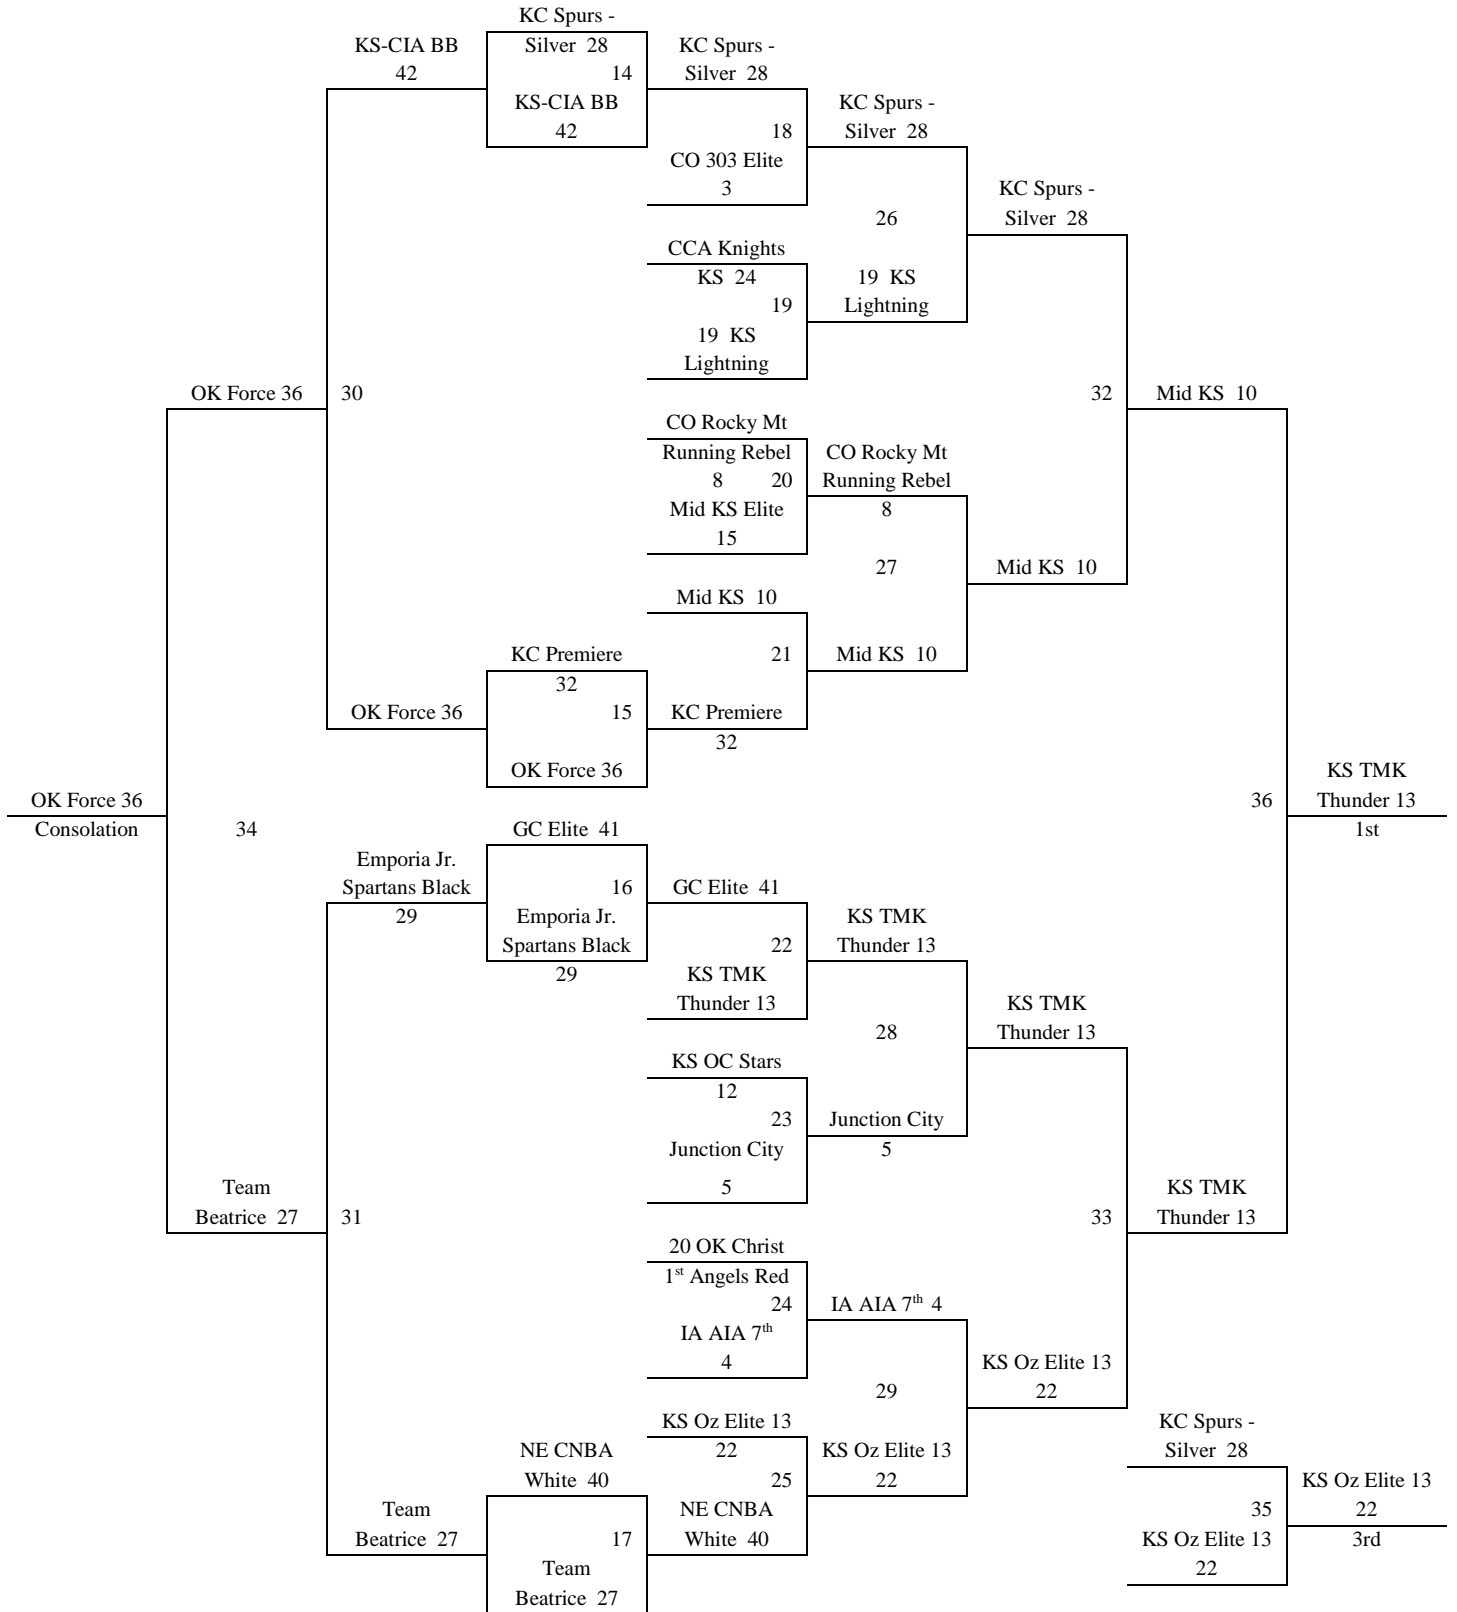

2014 Summer Kickoff
June 13-15, 2014

7th Grade Boys
Bracket B