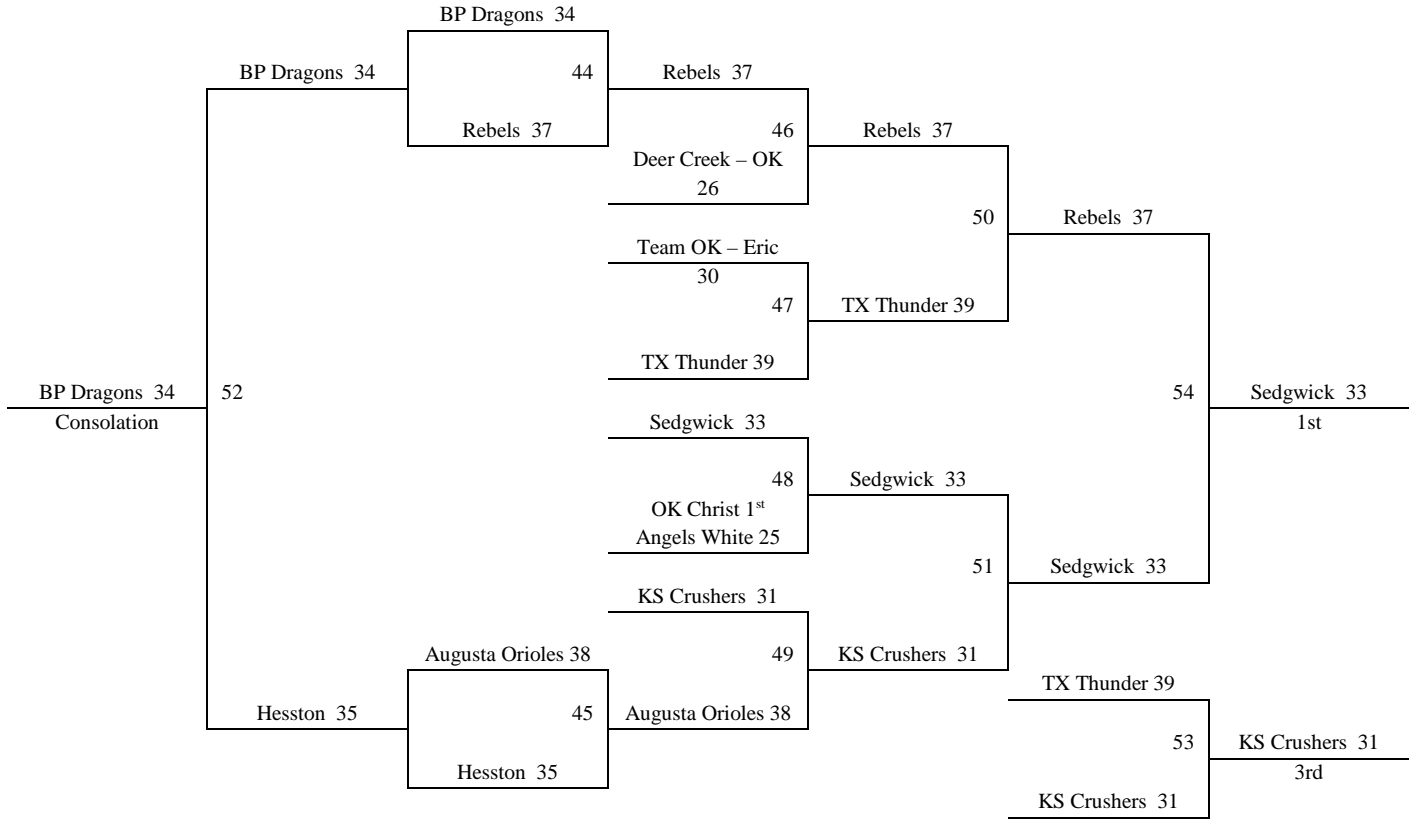

7th Grade Boys
Bracket B

2014 Summer Kickoff
June 13-15, 2014

7th Grade Boys
Bracket B Consolation

2014 Summer Kickoff
June 13-15, 2014

7th Grade Boys
Bracket C

Bracket C Consolation

2014 Summer Kickoff
June 13-15, 2014