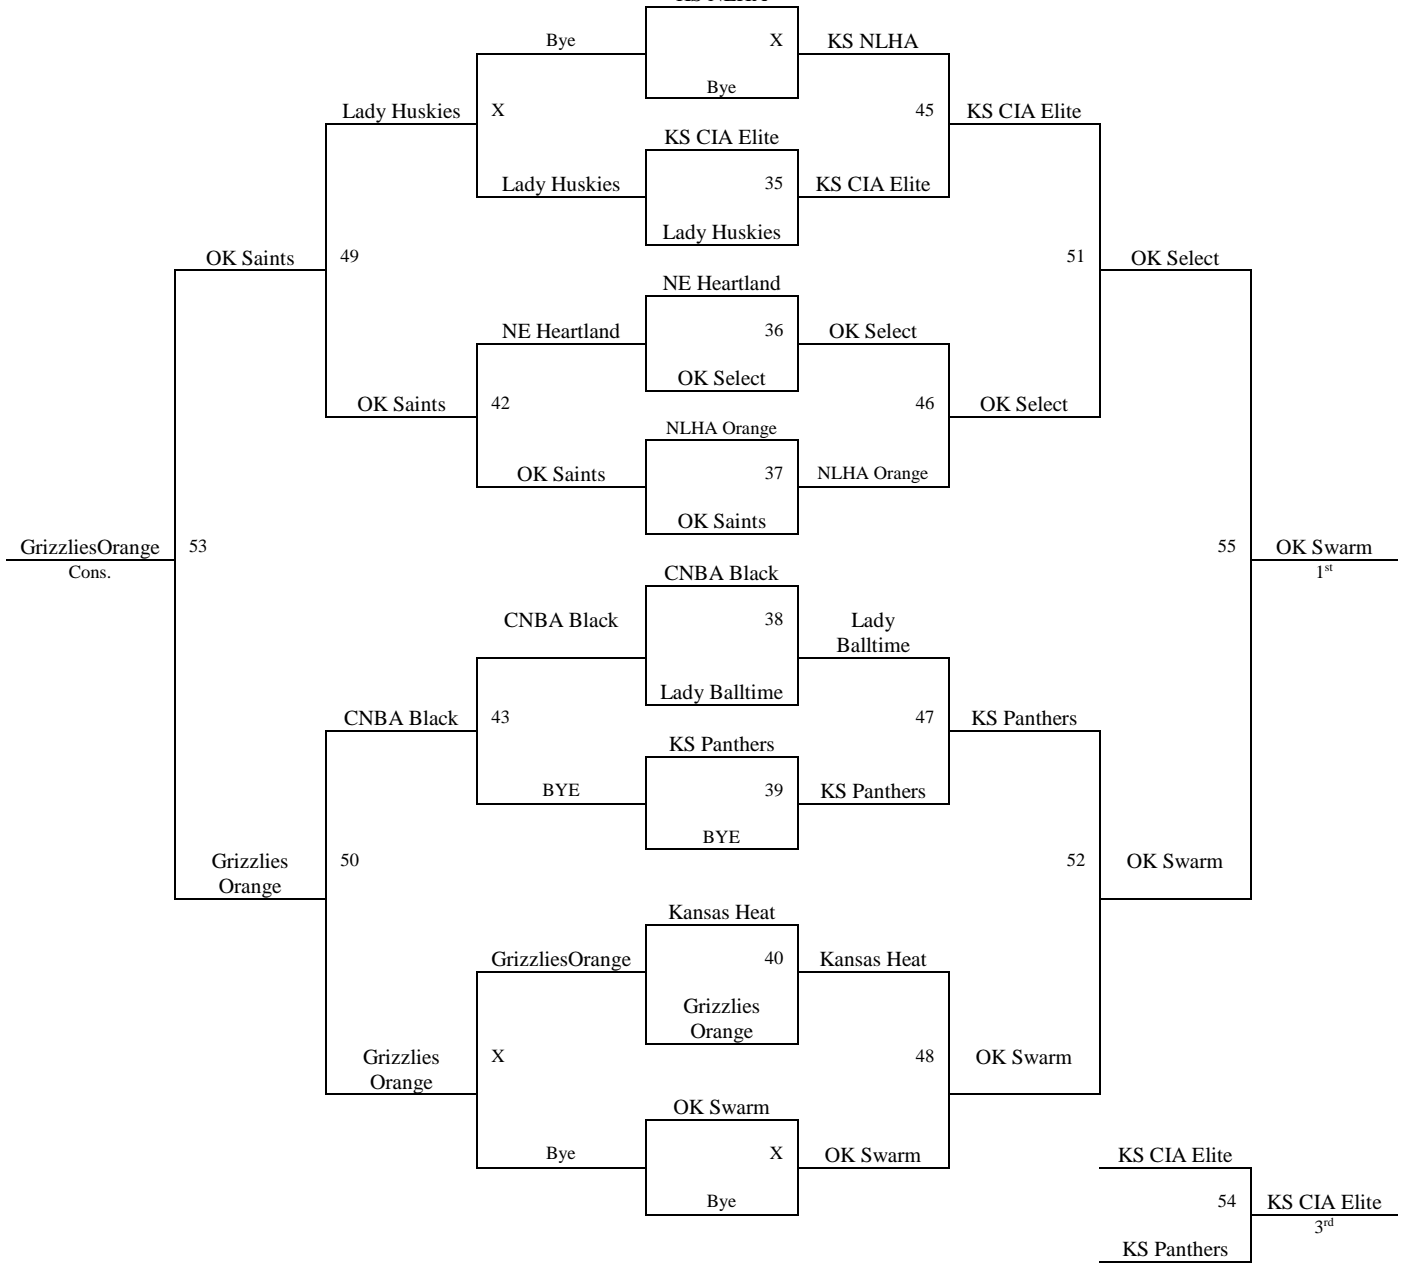

2014 Summer Kickoff
June 13-15 2014

6th Grade Girls – Cont.

Bracket C

KS NLHA

Bracket C Consolation