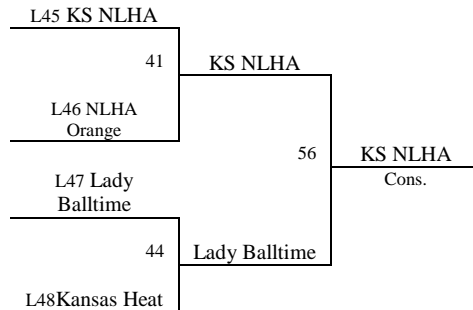

Games played at El Dorado Rec Center and El Dorado High School in El Dorado, KS.

Games all so played at Circle High School in Towanda, KS.

2014 Summer Kickoff
June 13-15 2014

6th Grade Girls

Bracket A
Team United

2014 Summer Kickoff
June 13-15 2014

6th Grade Girls

Bracket B

2014 Summer Kickoff
June 13-15 2014

6th Grade Girls – Cont.

Bracket C

KS NLHA

Bracket C Consolation