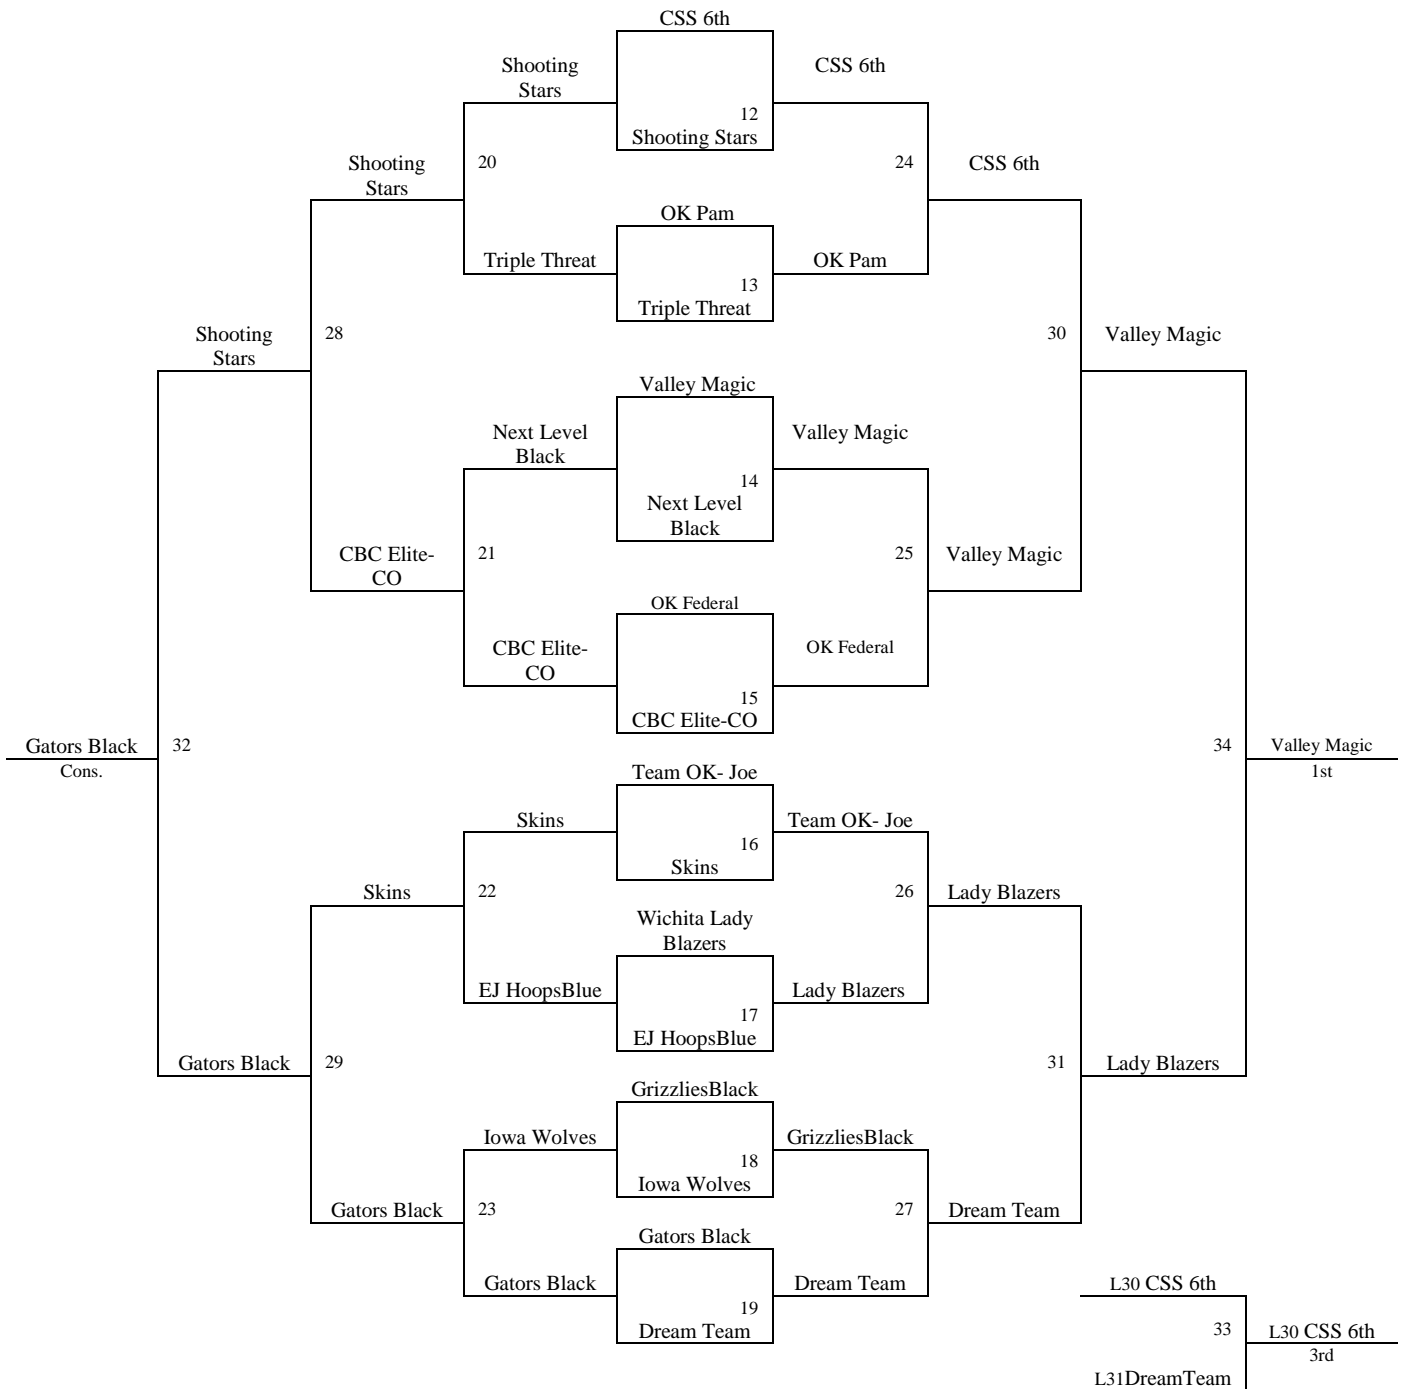

2014 Summer Kickoff
June 13-15 2014

6th Grade Girls

Bracket B