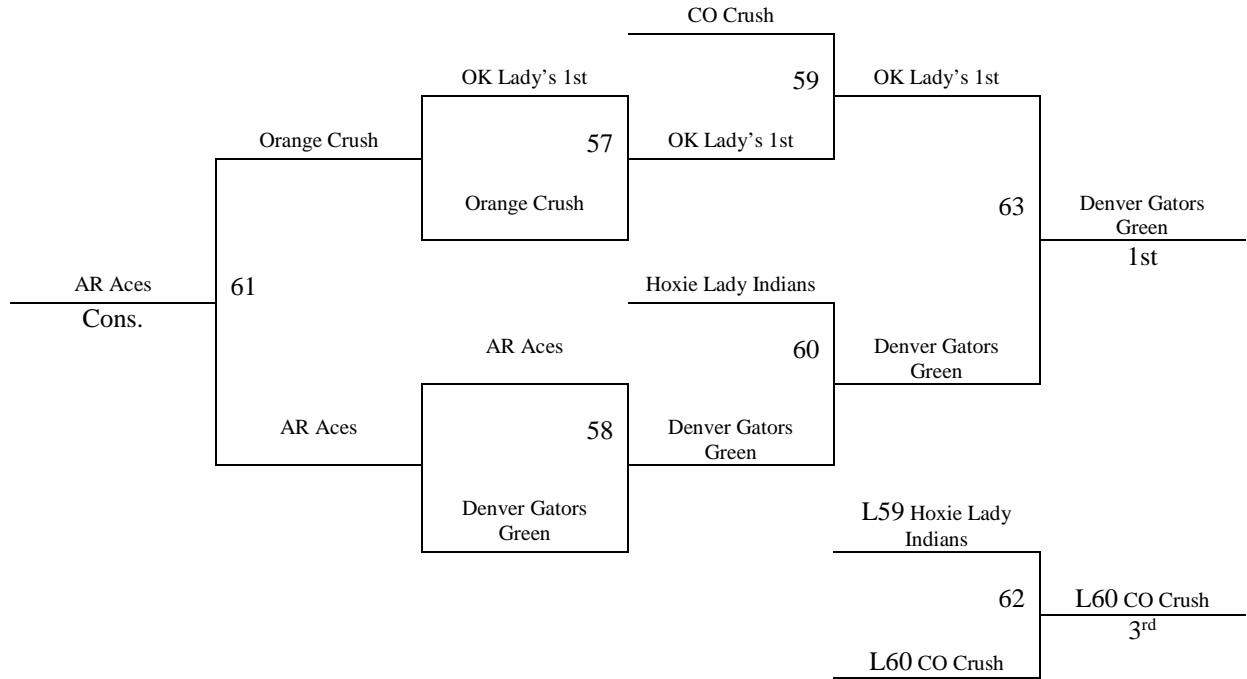

2014 Summer Kickoff
June 13-15 2014

**6th Grade Girls
Bracket D**