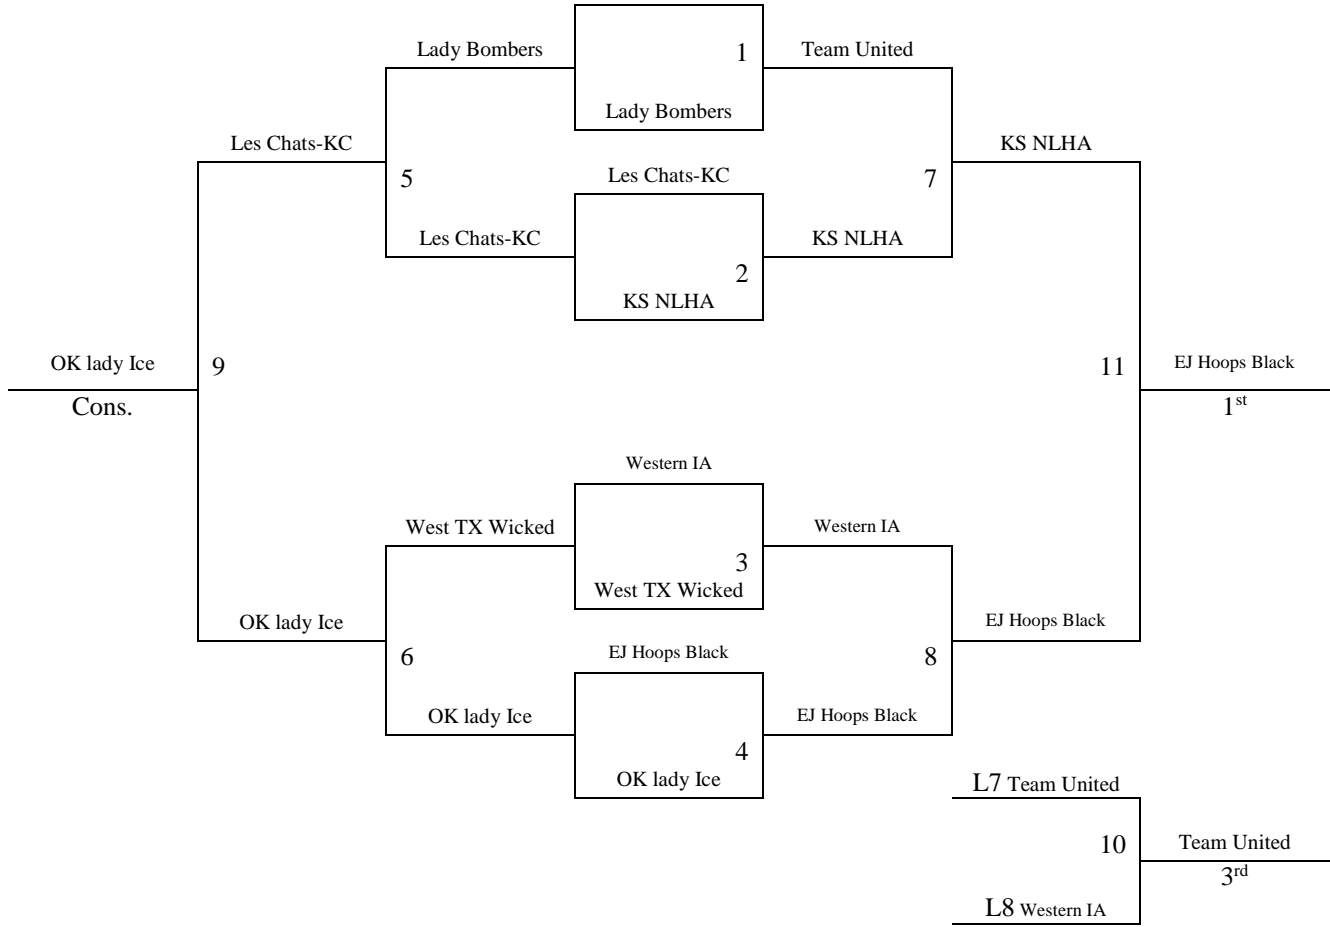

All Games played at El Dorado Rec and El Dorado HS in El Dorado, KS.

Games also played Circle High School in Towanda, KS

The top 2 teams in pools A-D to Bracket A. Others to Bracket B.

The top 2 teams in pools E-H to Bracket B. Others to Bracket C.

The top 2 teams in pools I-K to Bracket C. Others to Bracket D.

Tie Breaker – 2 way – Head to Head; 3 way – Coin Flip

Friday	El Dorado HS	El Dorado Rec 1	El Dorado Rec 2	El Dorado Rec 3
2:10	17-18	33-34	35-36	37-38
3:15	23-24	41-42	43-44	39-40
4:20	21-22	25-26	33-35	34-36
5:25	29-30	37-39	41-43	38-40
6:30	31-32	22-24	21-23	42-44
7:35	5-6	7-8	1-2	3-4
8:40	19-20	9-10	11-12	13-14
9:45	15-16	29-31	25-28	30-32
Saturday	El Dorado HS	El Dorado Rec 1	El Dorado Rec 2	El Dorado Rec 3
8:00	1-3	2-4	33-36	34-35
9:05	5-7	27-28	17-19	18-20
10:10	6-8	37-40	38-39	9-11
11:15	13-15	26-27	41-44	10-12
12:20	14-16	17-20	42-43	18-19
1:25	21-24	25-27	26-28	22-23
2:30	29-32	30-31	1-4	2-3
3:35	9-12	10-11	5-8	6-7
4:40	13-16	14-15	G57 43	G58 42
5:45	G35 35	G36 40	G37 41	G38 37
6:50	G12 4	G39 33	G40 18	G13 19
7:55	G14 8	G15 24	G16 11	G17 27
9:00	G1 3	G2 10	G3 13	G4 14
10:05	G18 13	G19 2	G59 43	G60 42
Sunday	El Dorado HS	El Dorado Rec 1	El Dorado Rec 2	El Dorado Rec 3
8:00	G45 35	G42 22	OPEN	G46 40
9:00	G47 33	G48 29	G20 32	G21 9
10:00	G22 21	G23 30	G24 4	G25 8
11:00	G26 27	G27 2	G41 17	G44 37
12:00	G49 22	G50 44	G51 40	G52 29
1:00	G7 10	G5 6	G6 1	G61 34
2:00	G8 16	G30 8	G28 32	G29 30
3:00	G31 27	G53 44	G62 36	G63 42
4:00	G11 16	G54 35	G55 29	G56 17
5:00	G33 4	G10 3	G9 1	G32 30
6:00	G34			

Games played at El Dorado Rec Center and El Dorado High School in El Dorado, KS.

Games all so played at Circle High School in Towanda, KS.

2014 Summer Kickoff
June 13-15 2014

6th Grade Girls

Bracket A
Team United