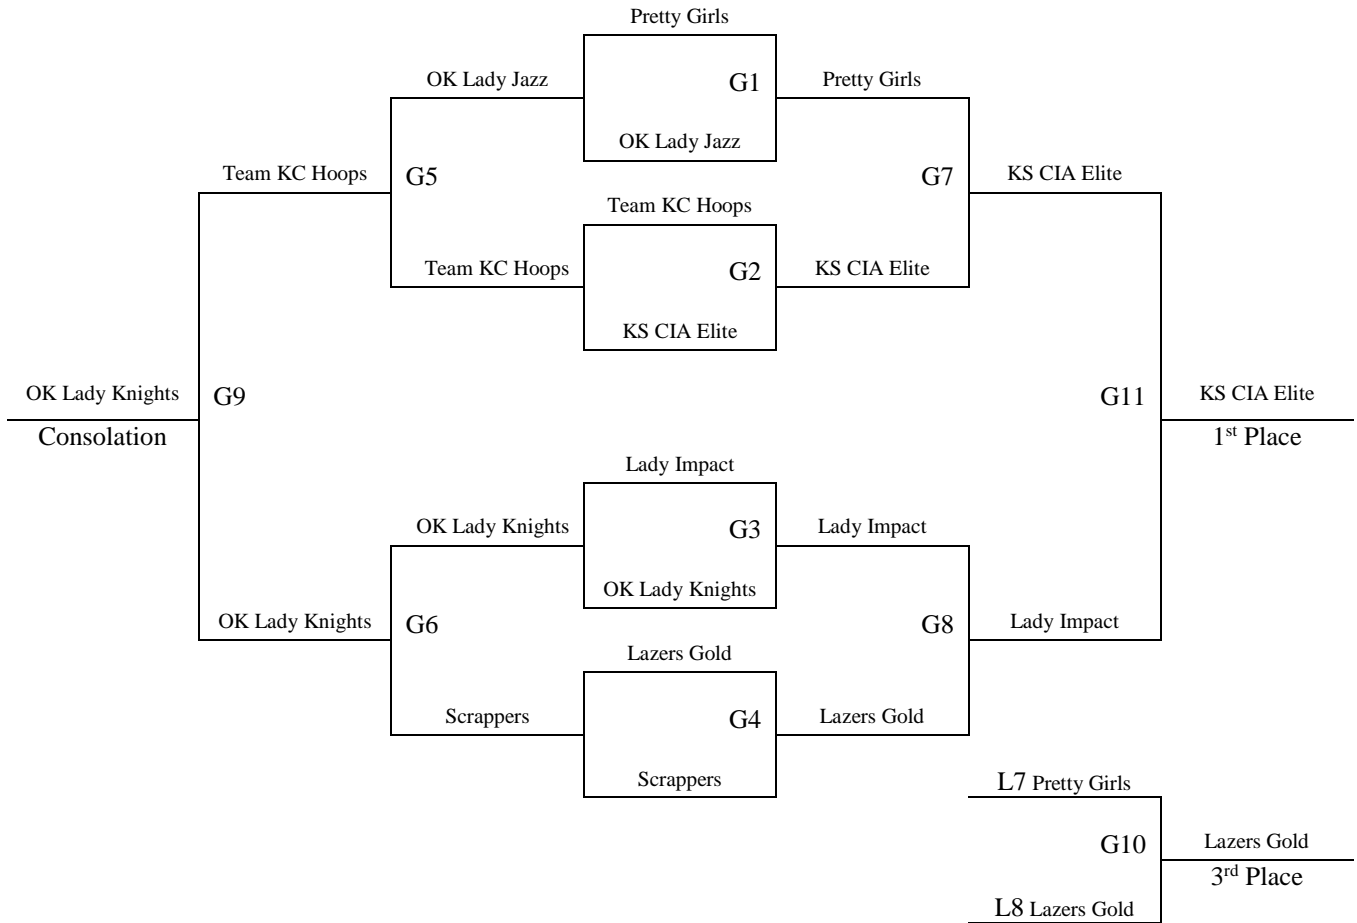

**2014 Summer Kickoff
June 13-15, 2014**

**5th Grade Girls
Bracket A**