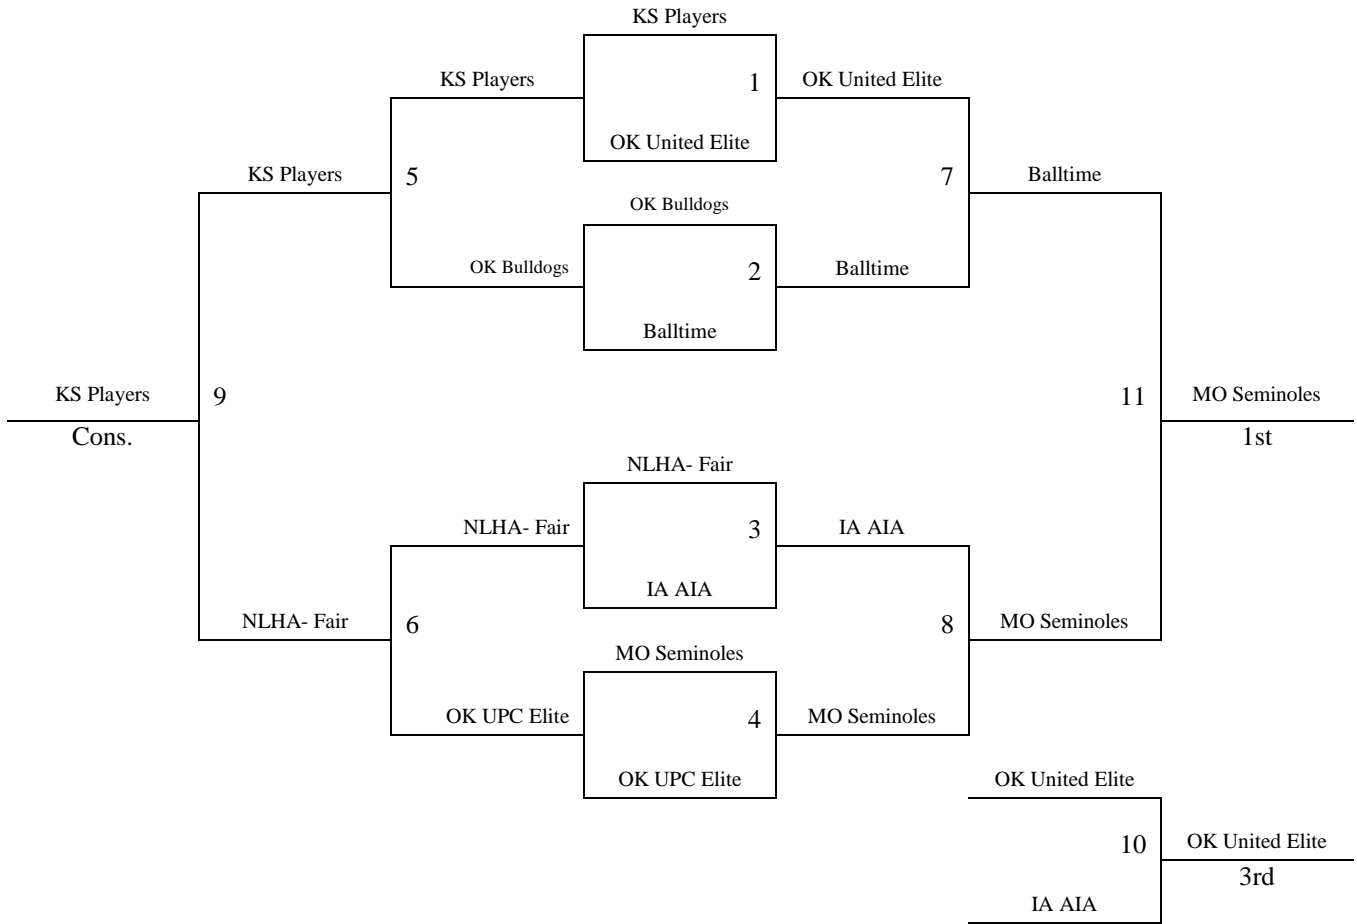

**2014 Summer Kickoff
June 13-15, 2014**

**5th Grade Boys
Bracket A**