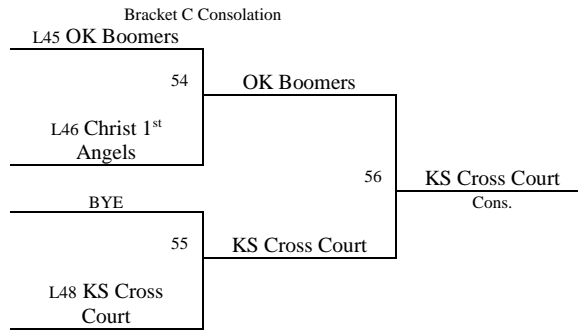

Pool J	W	L
37. Maize Rockets	2 II	I
38. CO Lil Kings	4 I	II
39. NE CNBA Black	1 II	I
40. OK Burners Select	3 I	II

All Games played at the Farha Center in Wichita (YMCA).
Top 2 teams in pools A-D to Bracket A. Others to Bracket B
The top 2 teams in pools E-J to Bracket B. Others to Bracket C.
Tie Breaker – 2 way – Head to Head; 3 way – Coin Flip

Games played at the Farha Center (YMCA) in Wichita, KS.

Please visit www.mayb.com to ensure you are looking at the most up to date schedule!

**2014 Summer Kickoff
June 13-15, 2014**

**5th Grade Boys
Bracket A**

**2014 Summer Kickoff
June 13-15, 2014**

**5th Grade Boys
Bracket B**

**2014 Summer Kickoff
June 13-15, 2014**

**5th Grade Boys
Bracket B - Consolation**

Bracket C

**2014 Summer Kickoff
June 13-15, 2014**

**2014 Summer Kickoff
June 13-15, 2014**

5th Grade Girls

Pool A	W	L	Pool B	W	L	Pool C	W	L
1. CO Hornets	3 I	II	5. KS CIA Elite	1III		9. Team KC Hoops	2 II	I
2. OK Stampede	4	III	6. OK Lady Knights 2021	2 II	I	10. Lady Impact	1III	
3. Pretty Girls	1III		7. EJ Hoops	4	II	11. KS Chaos	4	III
4. NE Lazers Gold	2 II	I	8. OK Attack	3 I	II	12. Western IA Express- Rasmussen	3 I	II