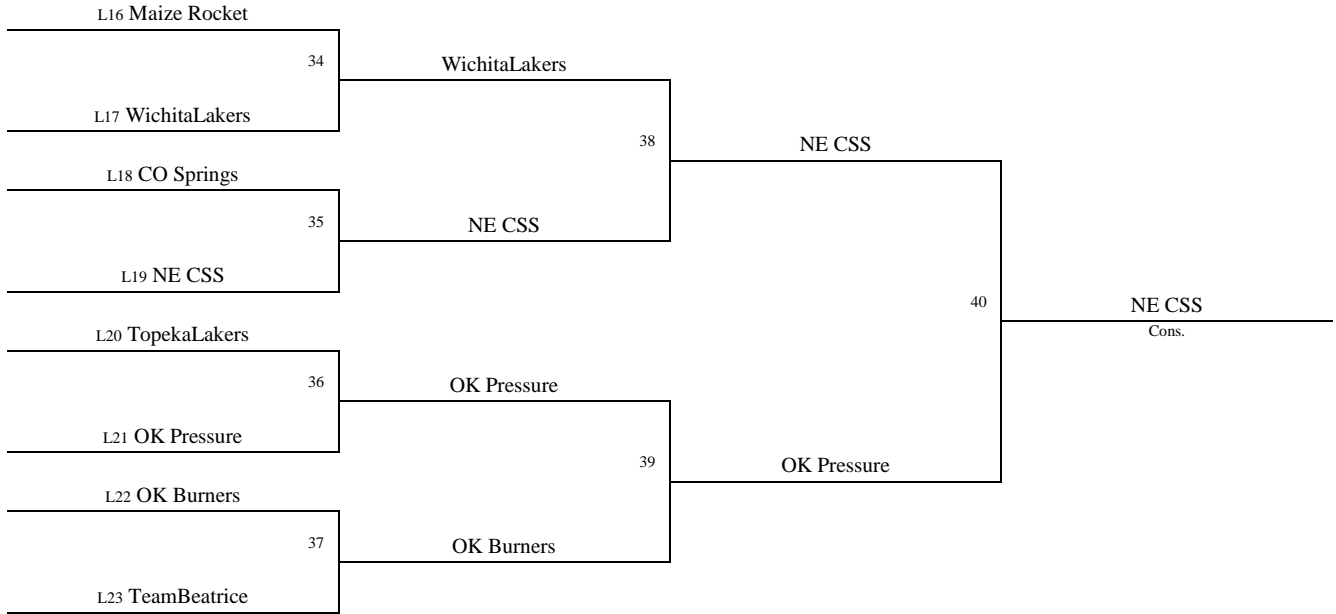

**2014 Summer Kickoff
June 13-15, 2014**

**5th Grade Boys
Bracket B - Consolation**