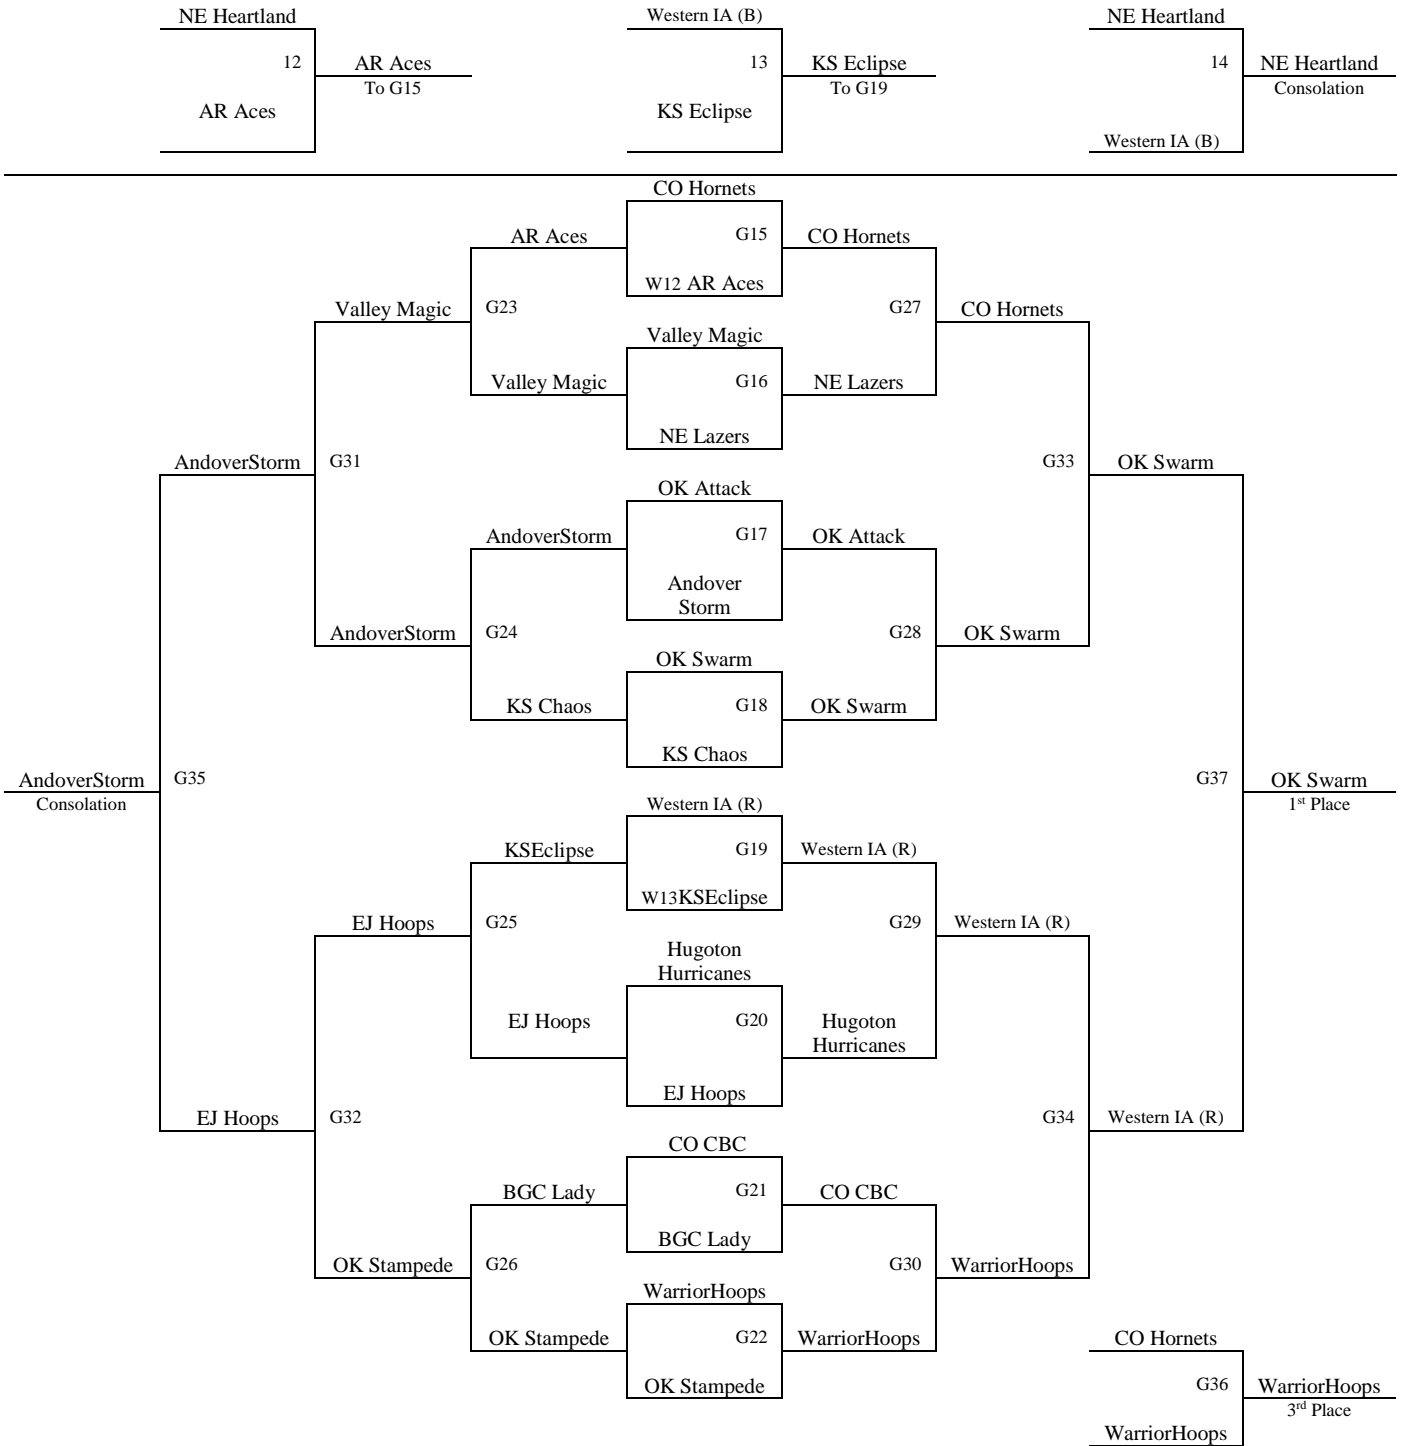

**2014 Summer Kickoff
June 13-15, 2014**

5th Grade Girls – Cont.

Bracket B