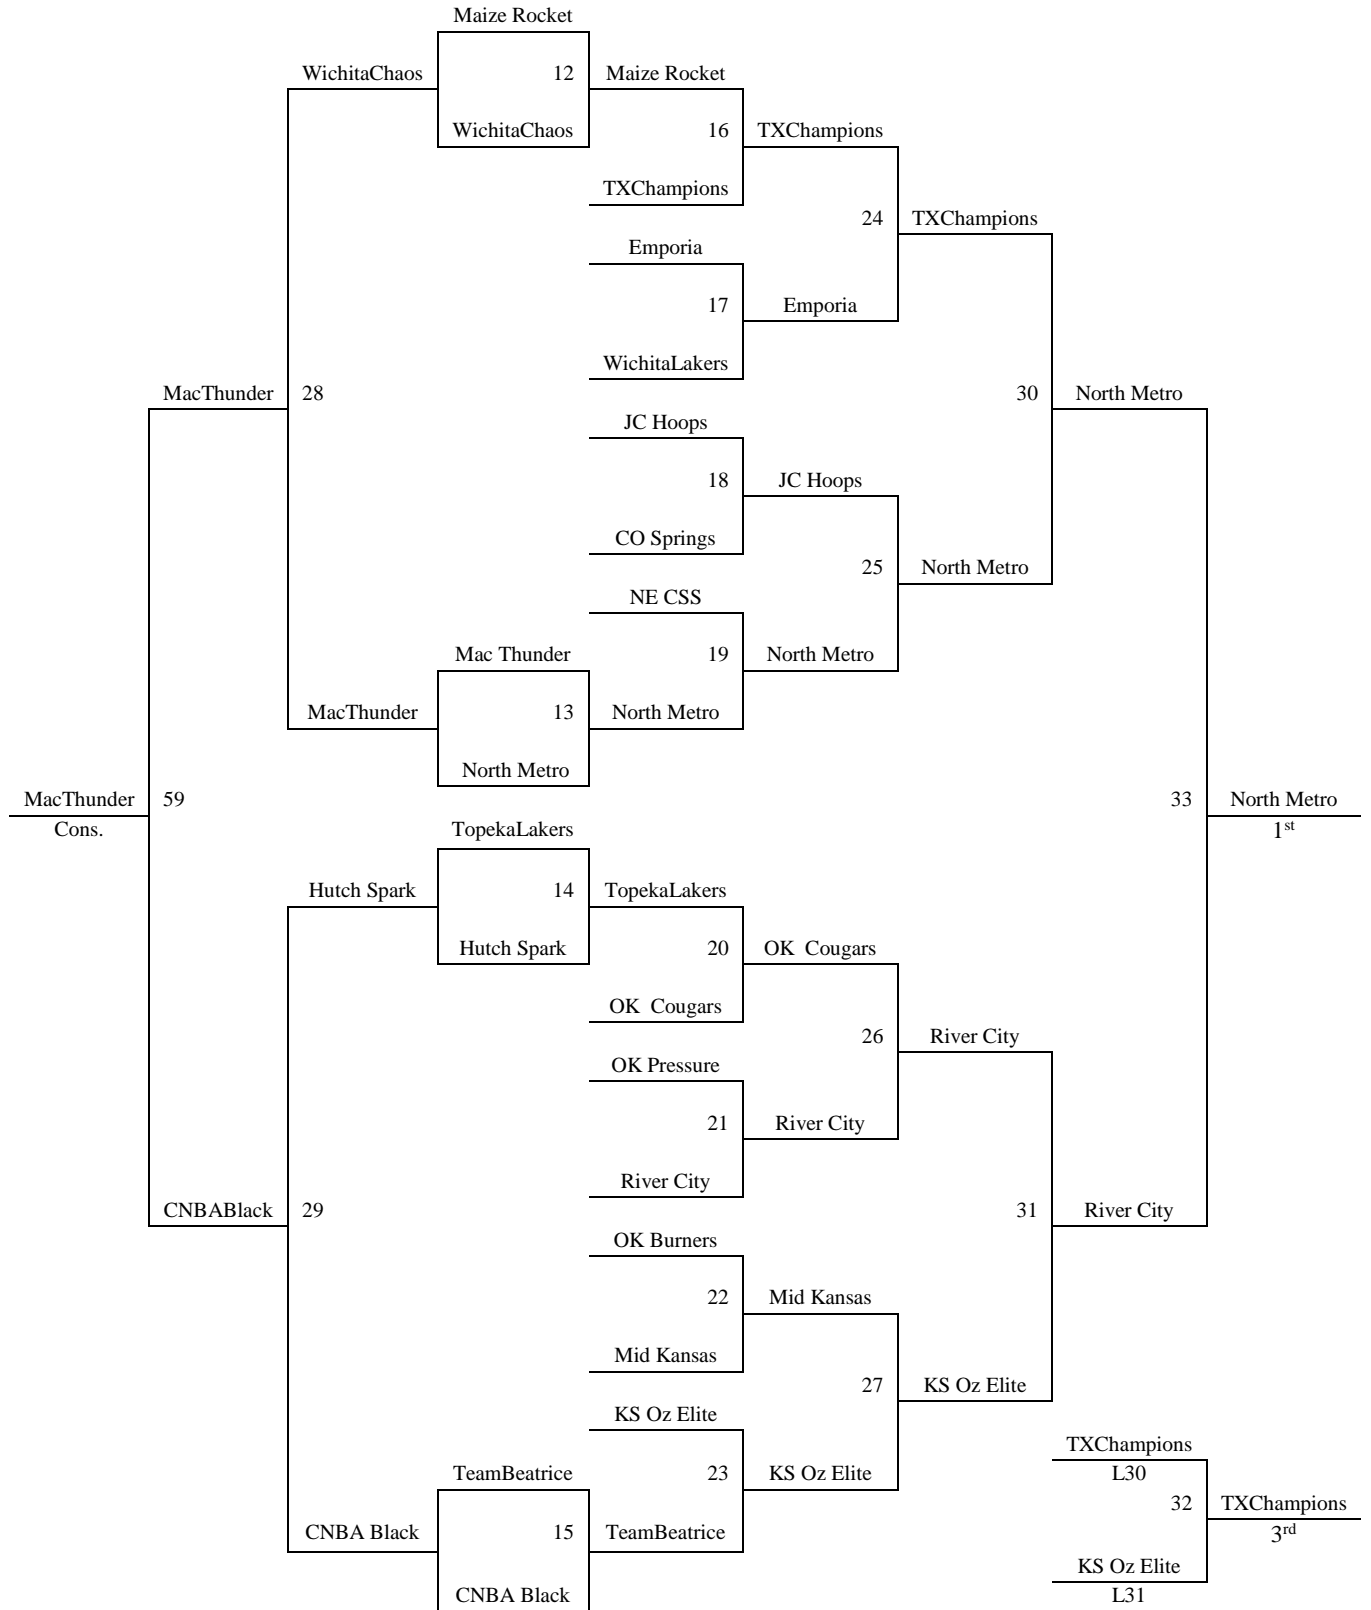

**2014 Summer Kickoff
June 13-15, 2014**

**5th Grade Boys
Bracket B**