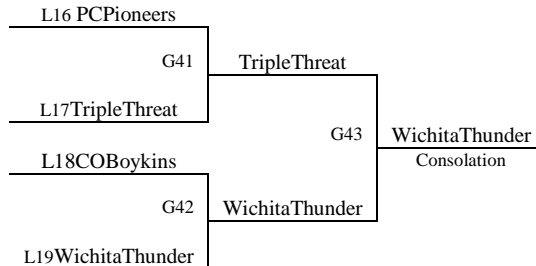

Games played at Hesston College and Hesston High School in Hesston, KS  
Please visit [www.mayb.com](http://www.mayb.com) to ensure you are looking at the most up to date schedule!

2014 Summer Kickoff  
June 13-15, 2014

**3/4<sup>th</sup> Grade Boys**

**Bracket A**

2014 Summer Kickoff  
June 13-15, 2014

**3/4<sup>th</sup> Grade Boys  
Bracket B**

**B Consolation Bracket**

2014 Summer Kickoff  
June 13-15, 2014

3/4<sup>th</sup> Grade Boys

Bracket C

2014 Summer Kickoff  
June 13-15, 2014

3/4<sup>th</sup> Grade Girls

<b>Pool A</b>	<b>W</b>	<b>L</b>	<b>Pool B</b>	<b>W</b>	<b>L</b>	<b>Pool C</b>	<b>W</b>	<b>L</b>
1. OK Lady Jazz 2022	1III		5. KS Shox	4	III	9. Team Tulsa Pink	1III	
2. AR Mavericks	2 II	I	6. KS NLHA Asics - Wheatley	2 II	I	10. MO Tigers	4	III
3. OK Christ 1 <sup>st</sup> Angels	4	III	7. OK Lady Thunder	1III		11. OK Lady Thunder Elite	2 II	I
4. Western IA Express	3 I	II	8. Omaha Grizzlies	3 I	II	12. CSS 4 <sup>th</sup> - NE	3 I	II

<b>Pool G</b>	<b>W</b>	<b>L</b>
25. KS Warriors	4	III
26. OK Swish	1III	
27. AR Hoopsters	2 II	I
28. TX Lady Hoopsters	3 I	II

All Games played at Hesston MS in Hesston, KS and Halstead MS in Halstead, KS  
The top 2 teams in pools A-C to Bracket A. Others to Bracket B.  
The top 2 teams in pools D-G to Bracket B. Others to Bracket C.  
Tie Breaker – 2 way – Head to Head; 3 way – Coin Flip