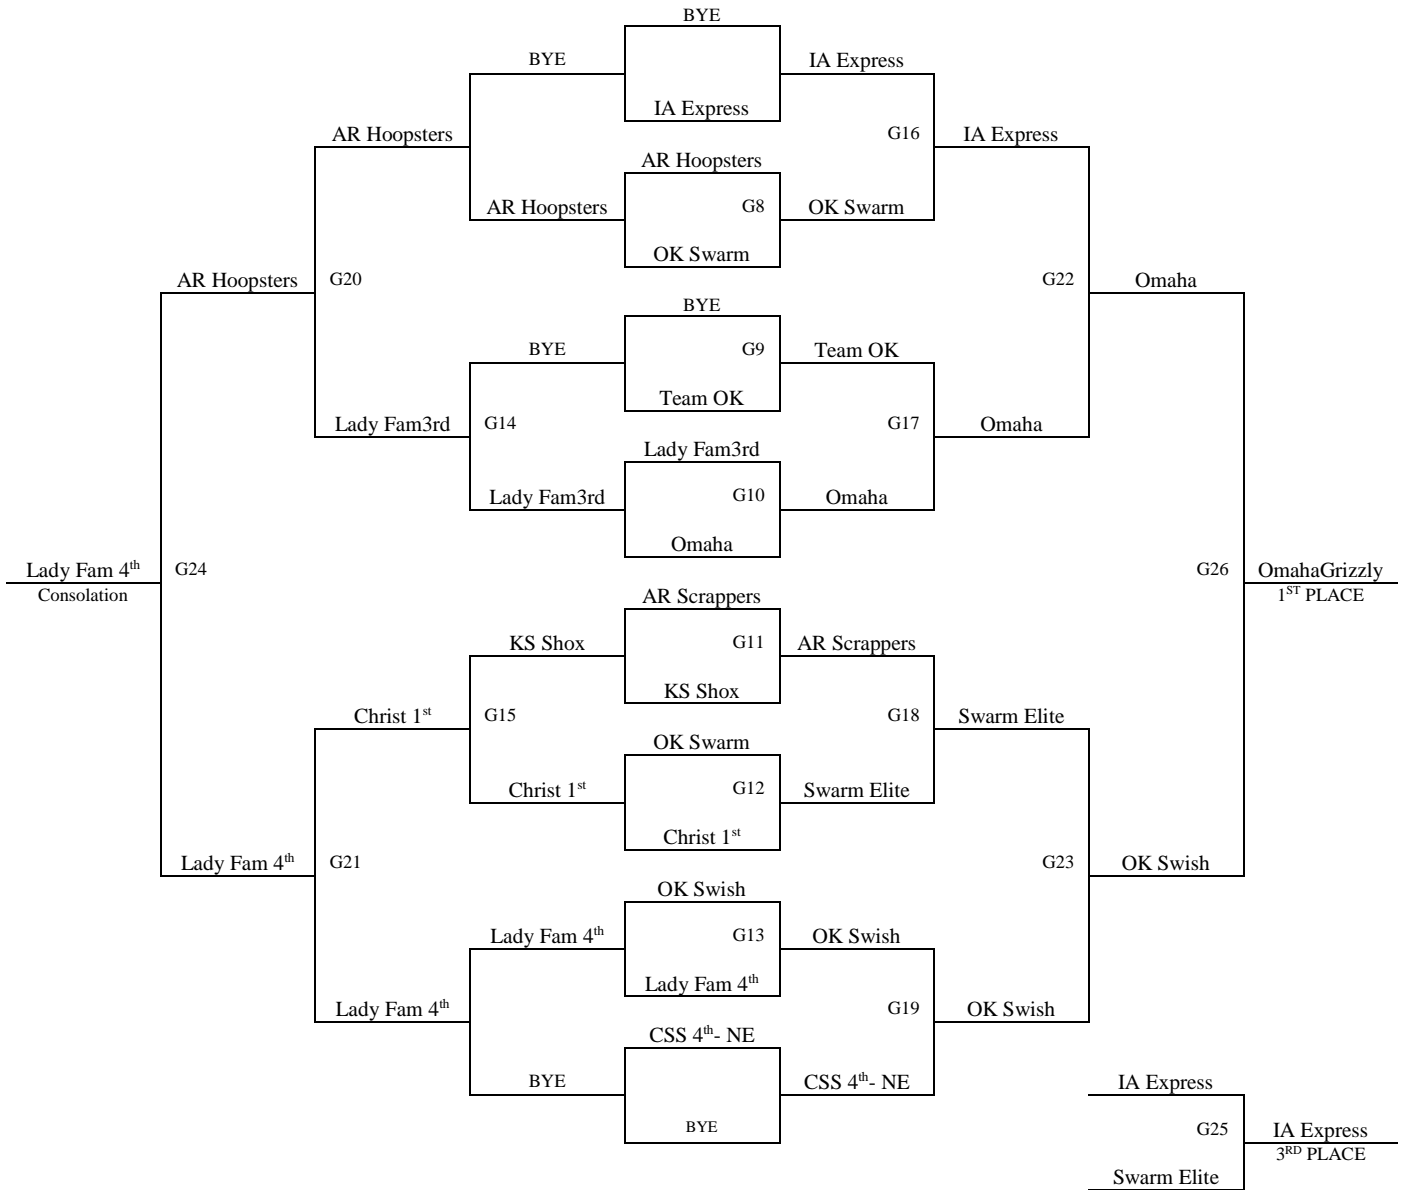

2014 Summer Kickoff
June 13-15, 2014

**3/4th Grade Girls
Bracket B**