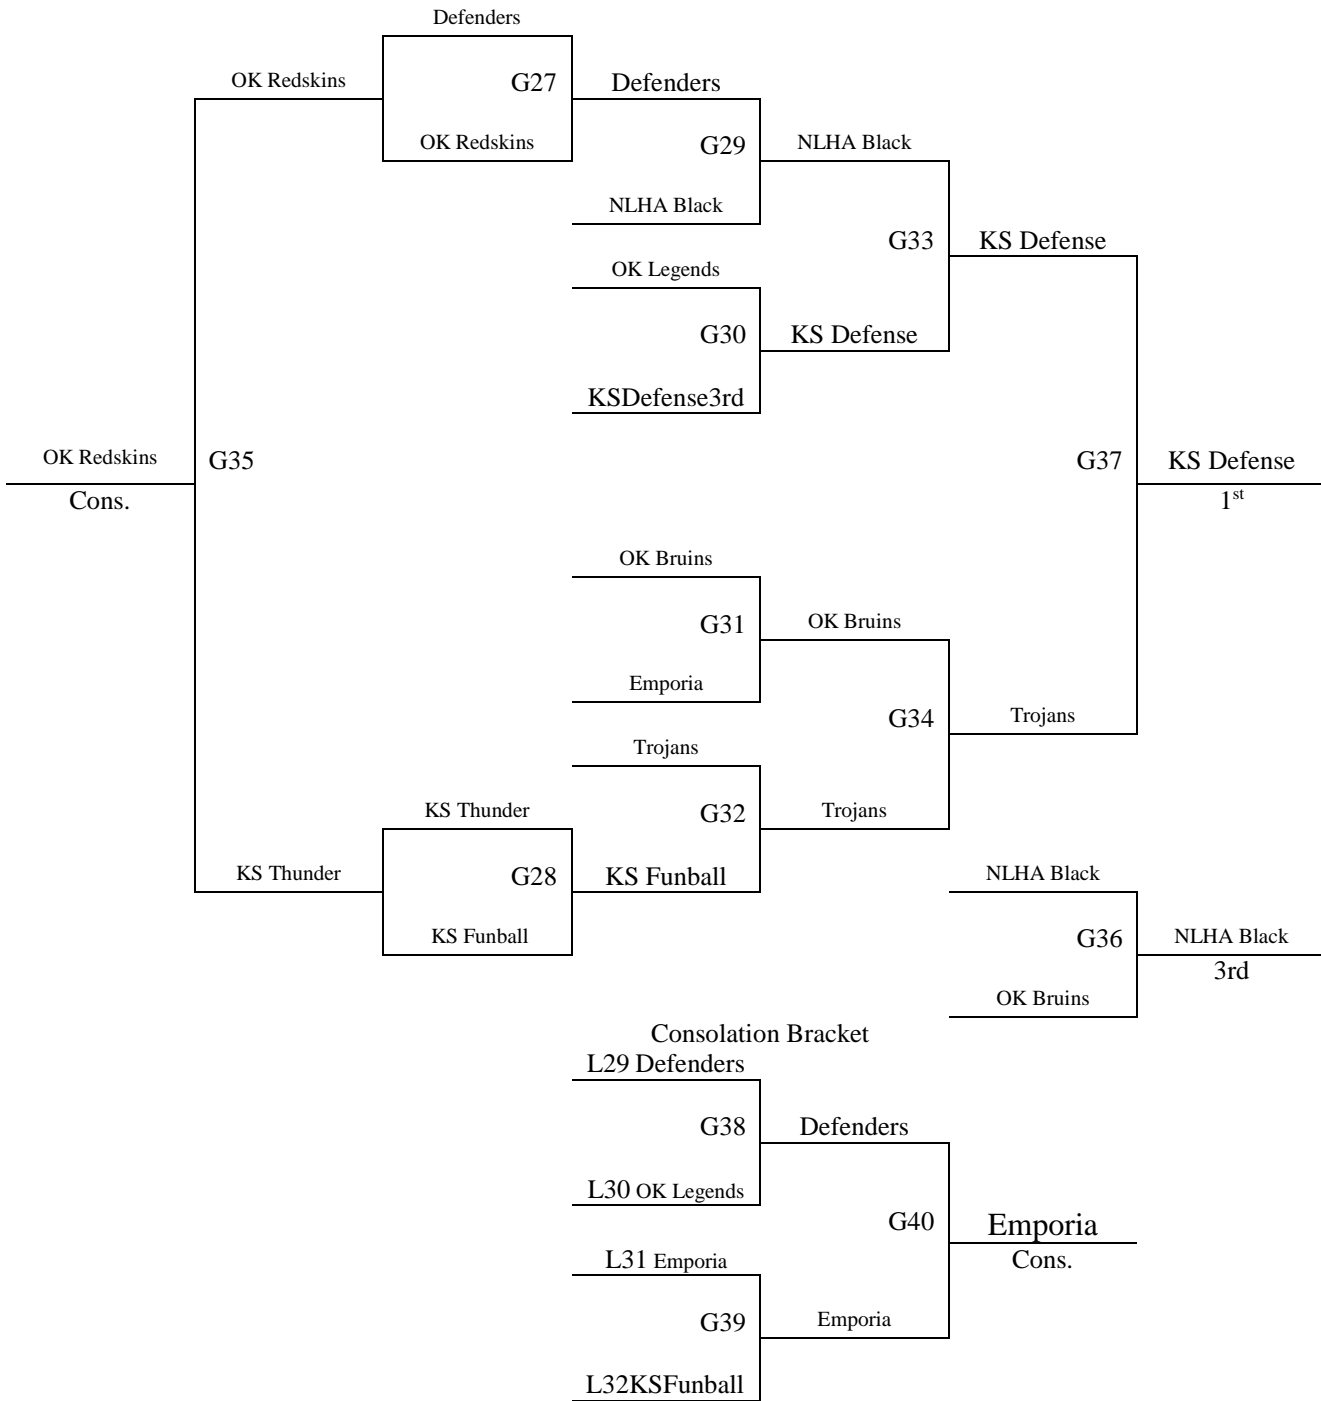

2014 Summer Kickoff
June 13-15, 2014

3/4th Grade Boys

Bracket C