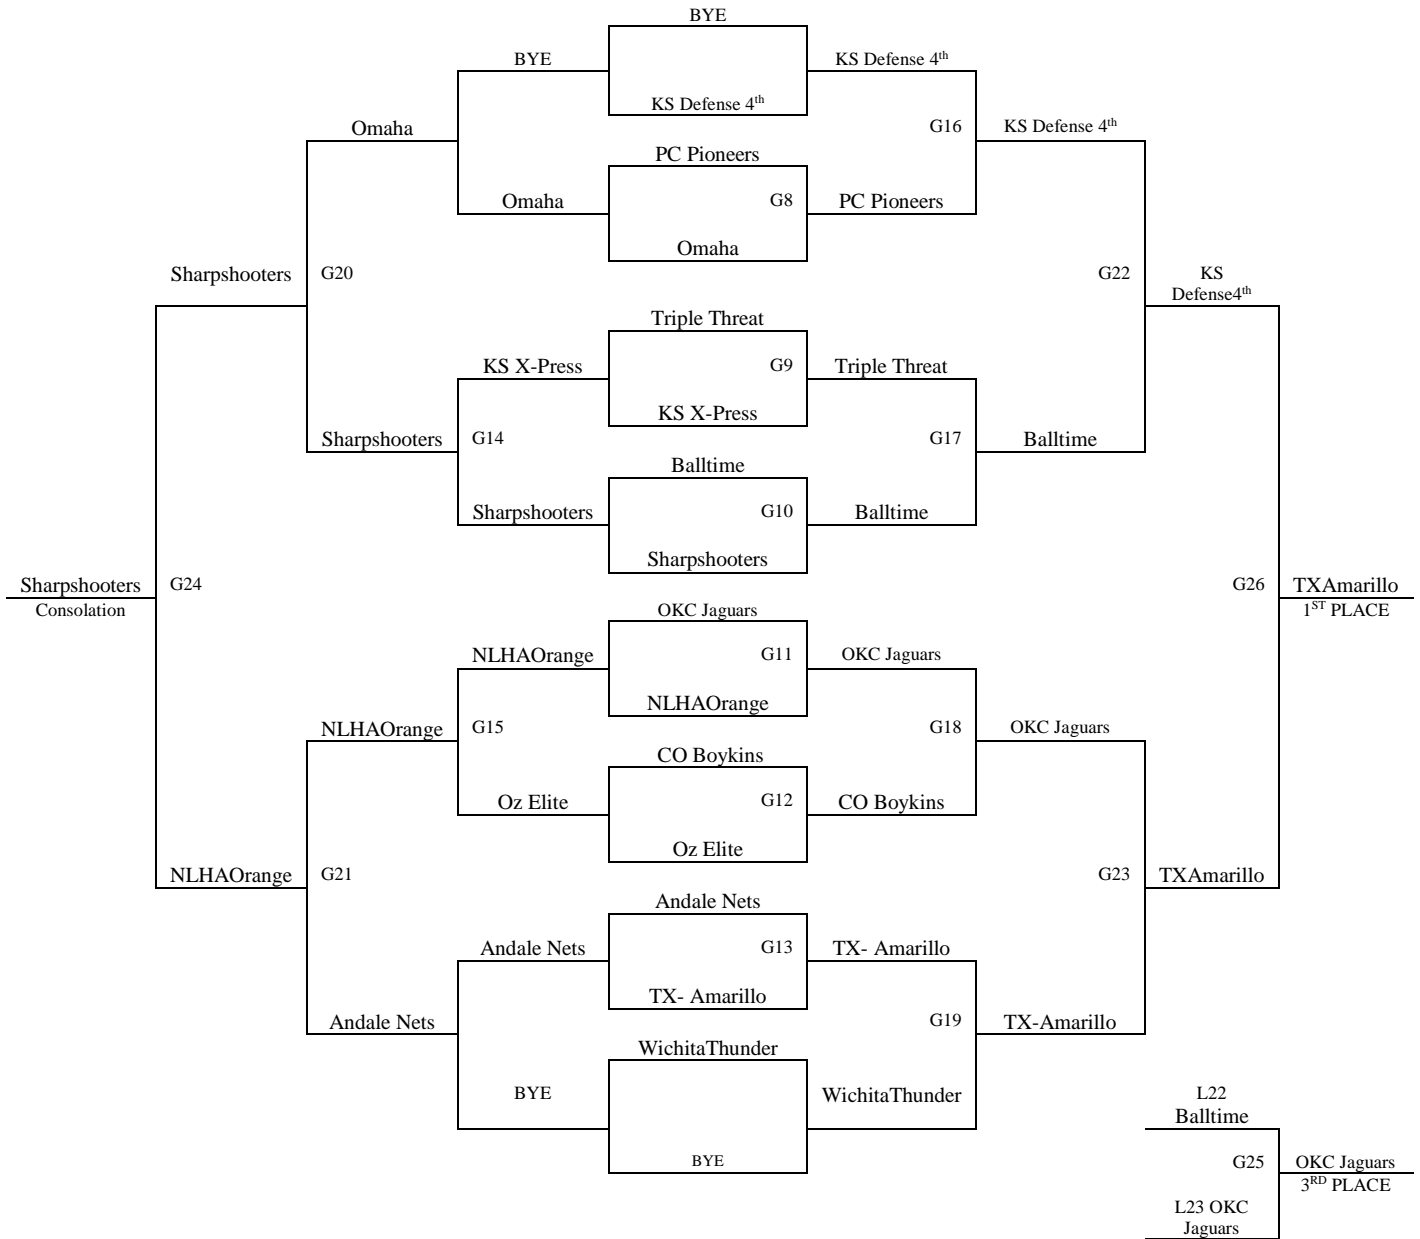

2014 Summer Kickoff
June 13-15, 2014

**3/4th Grade Boys
Bracket B**