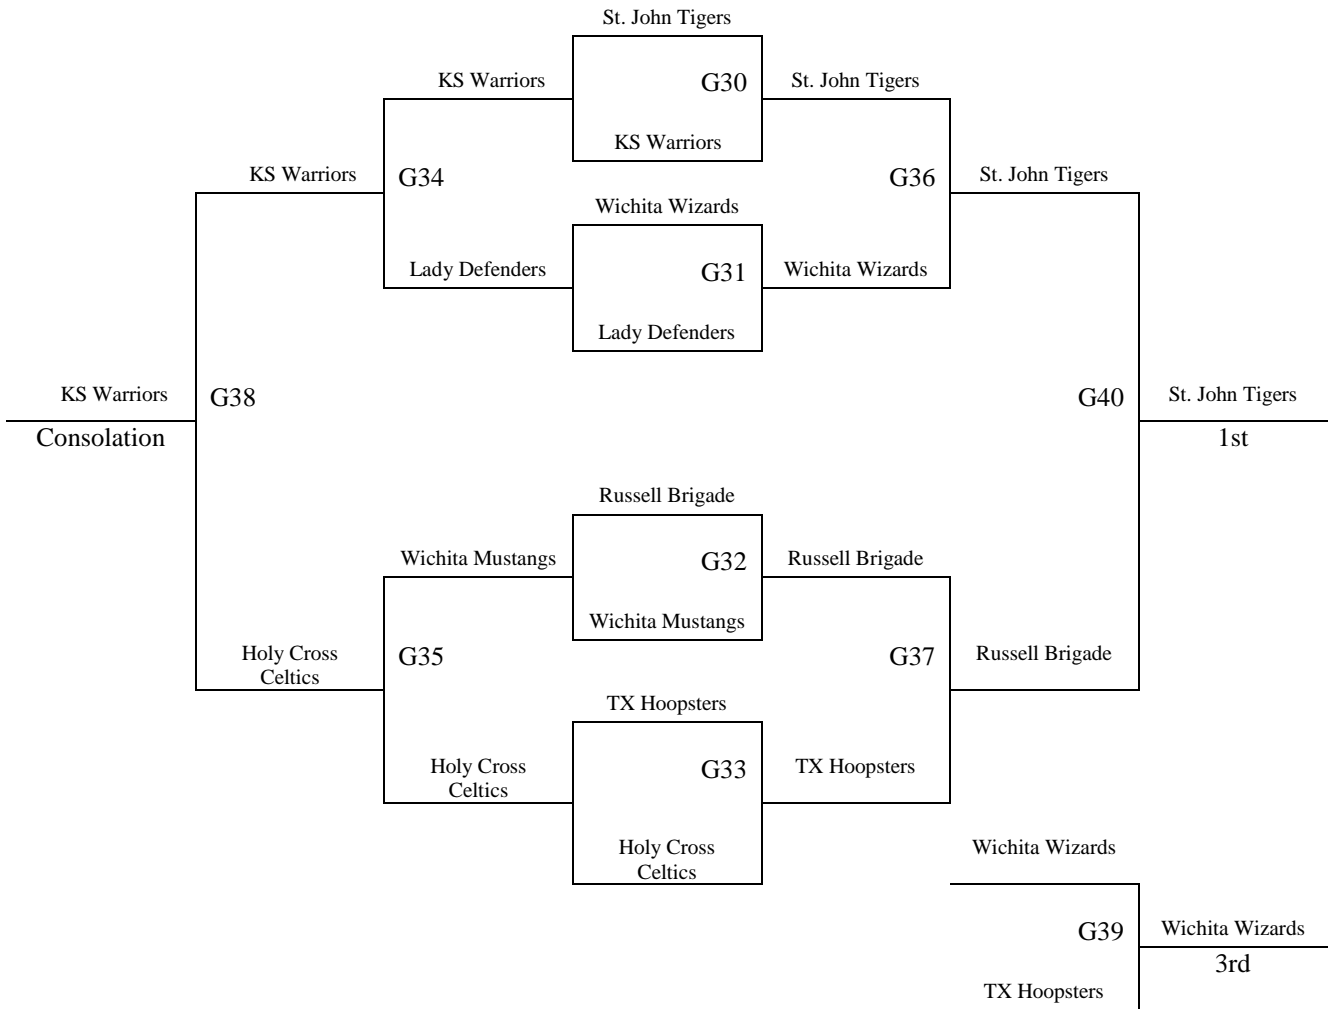

2014 Summer Kickoff
June 13-15, 2014

3/4th Grade Girls

Bracket C