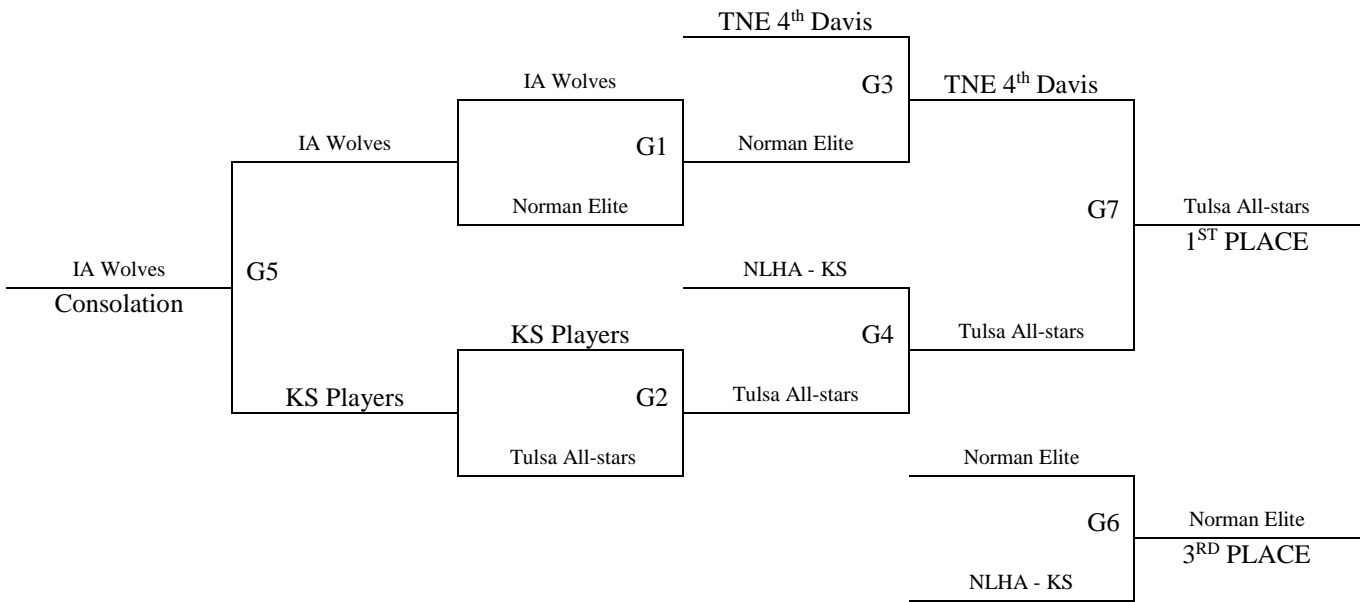

2014 Summer Kickoff
June 13-15, 2014

3/4th Grade Boys

Bracket A