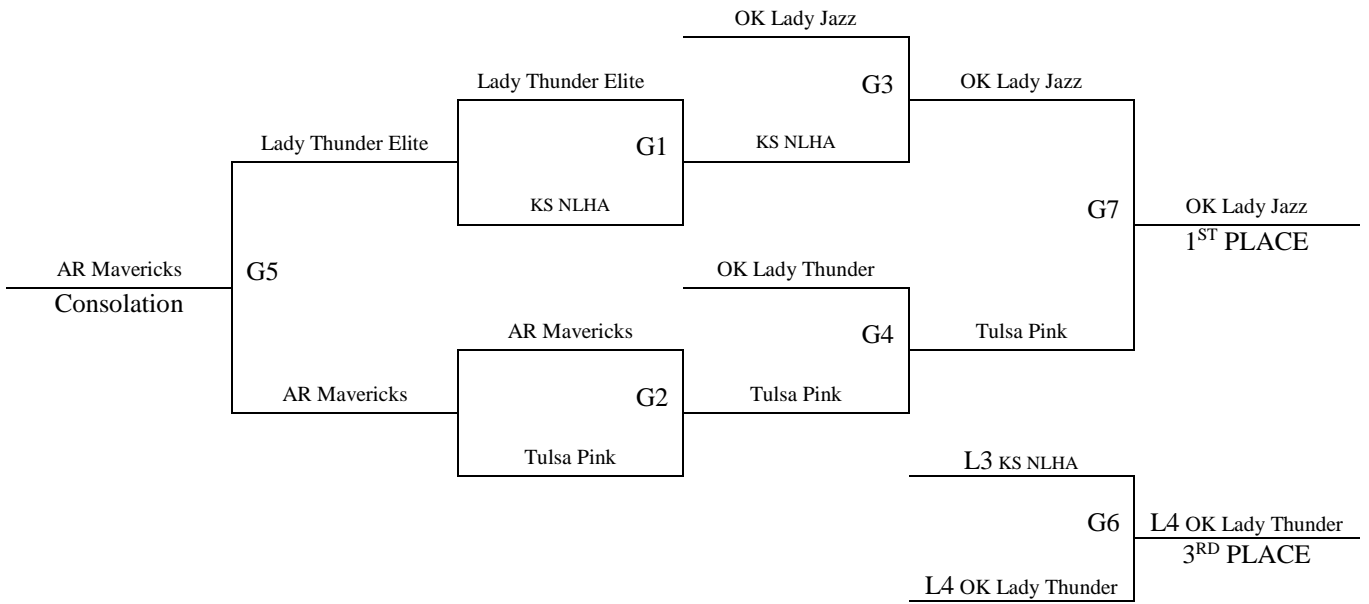

2014 Summer Kickoff
June 13-15, 2014

**3/4th Grade Girls
Bracket A**