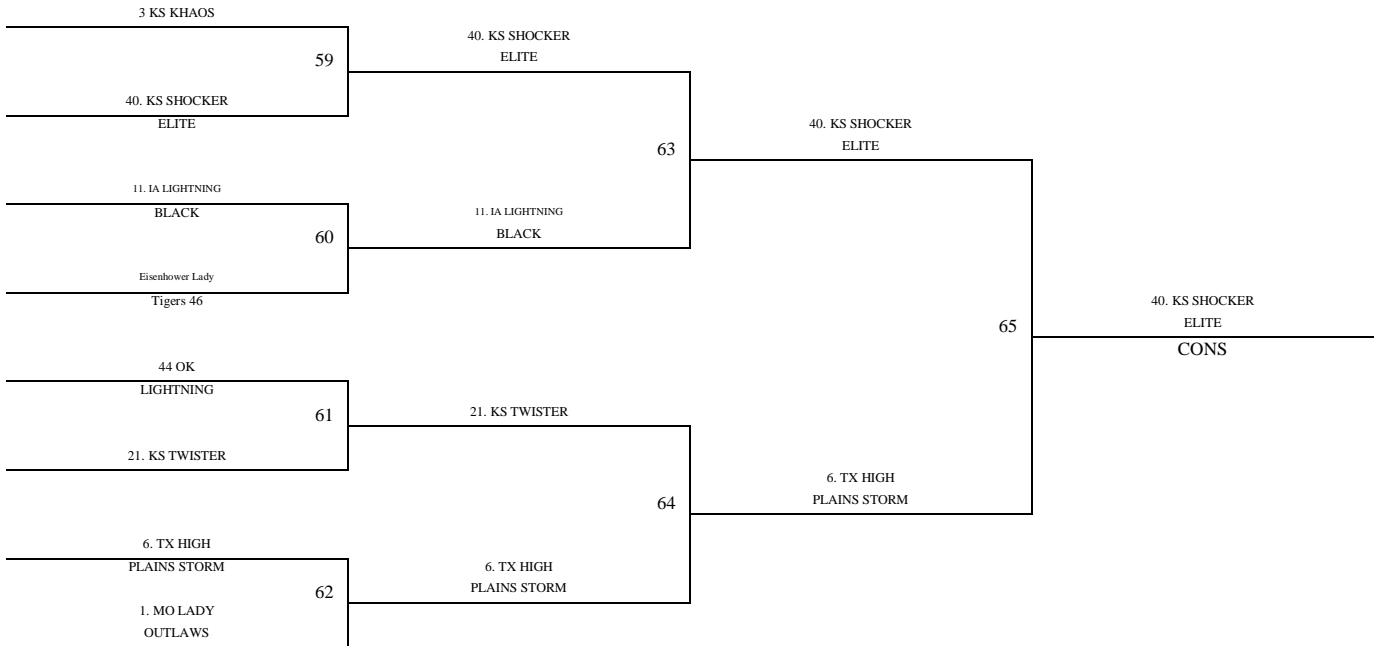

2014 Summer Kickoff
June 13-15, 2014

11th/12th Grade Girls
Bracket B - Consolation