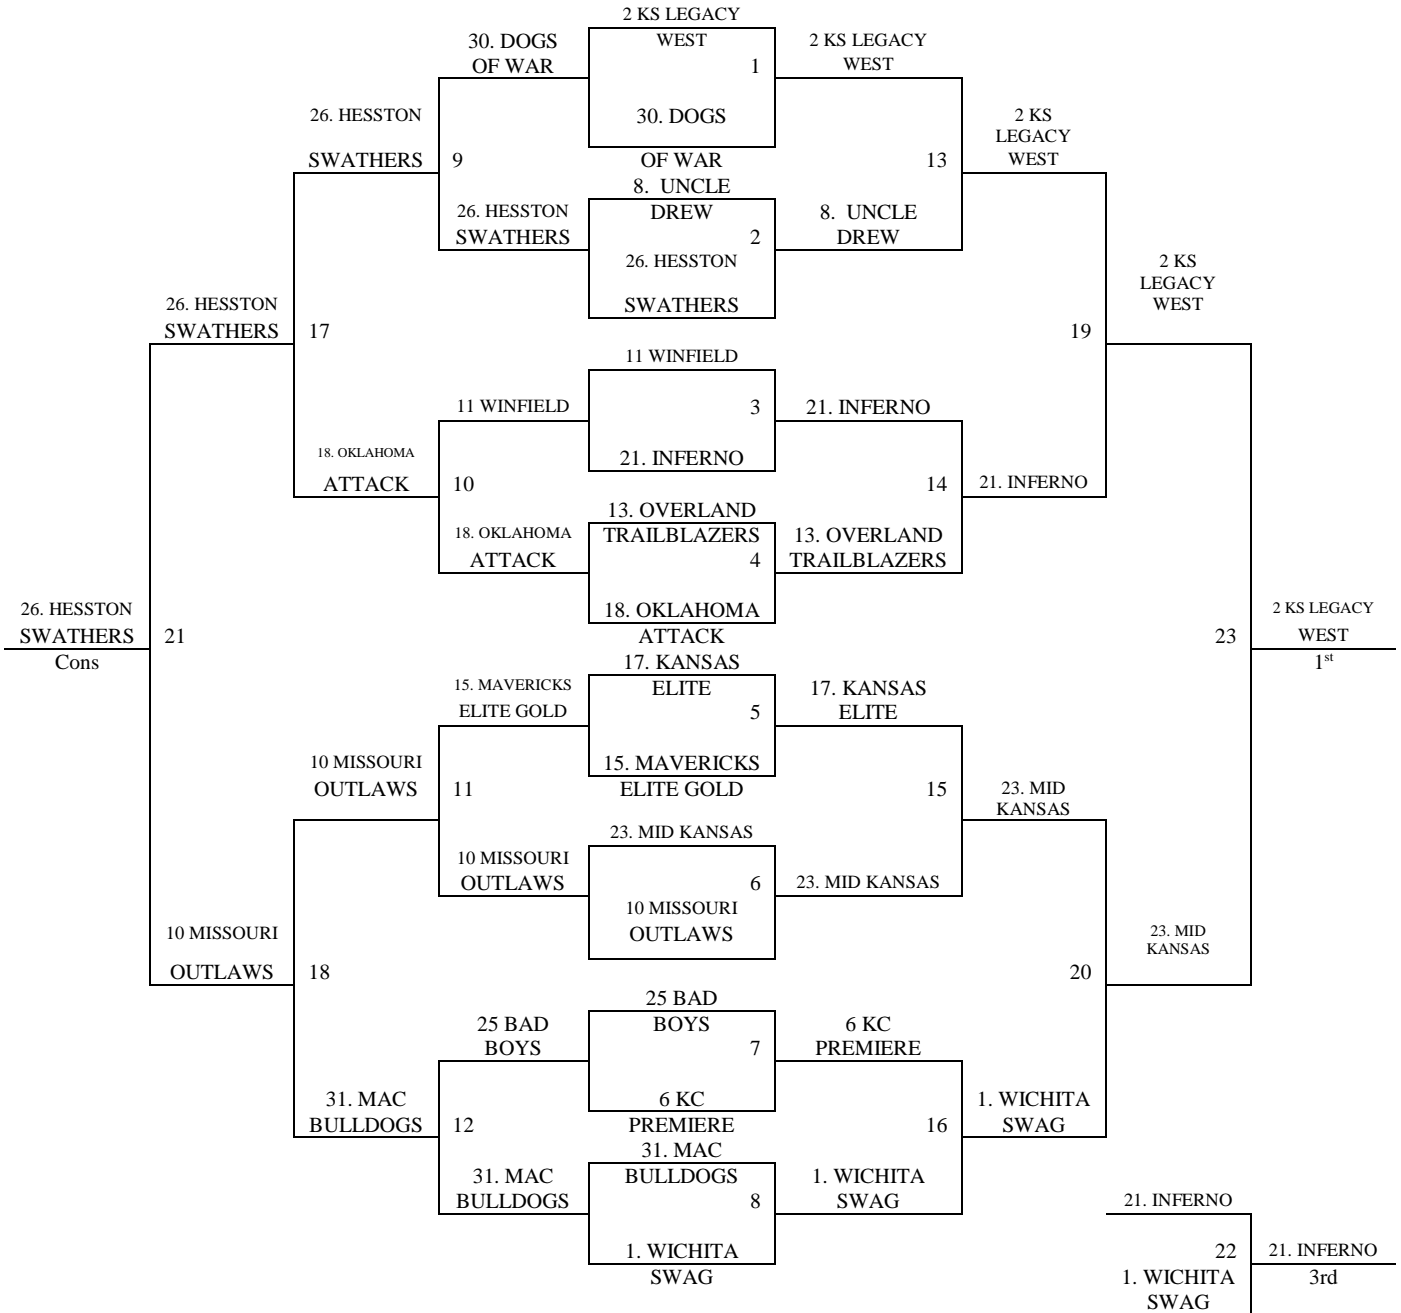

2014 Summer Kickoff
June 13-15, 2014

11th/12th Grade Boys

Bracket A