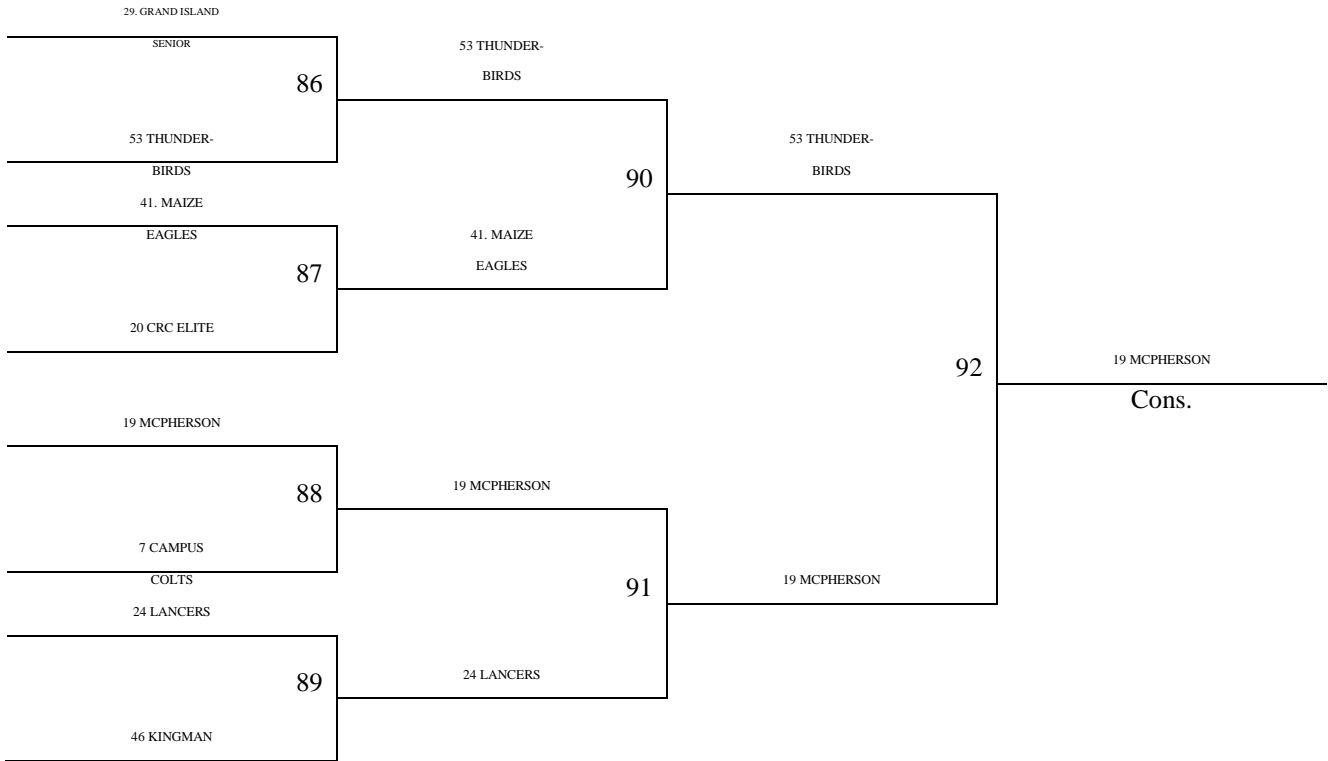

2014 Summer Kickoff
June 13-15, 2014

11th/12th Grade Boys
Bracket B - Consolation