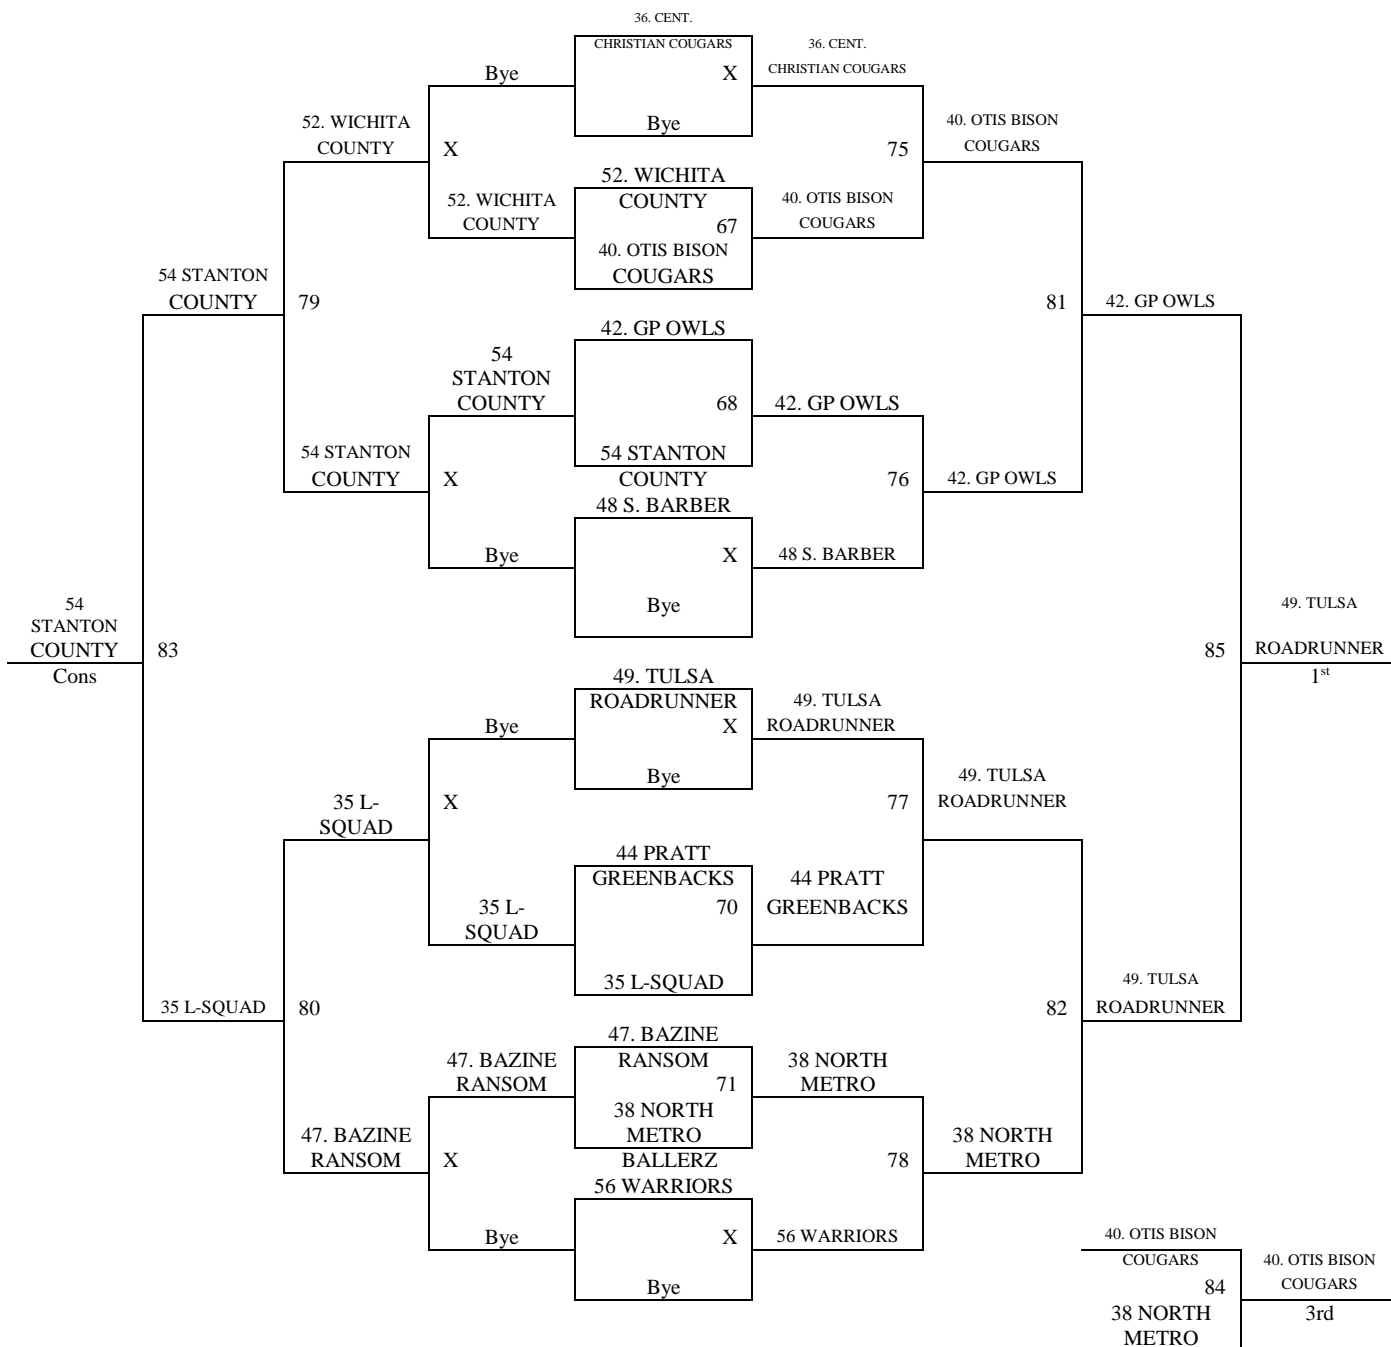

11th/12th Grade Boys Bracket B

2014 Summer Kickoff
June 13-15, 2014

11th/12th Grade Boys
Bracket B - Consolation

2014 Summer Kickoff June 13-15, 2014

11th/12th Grade Boys Bracket C

2014 Summer Kickoff
June 13-15, 2014