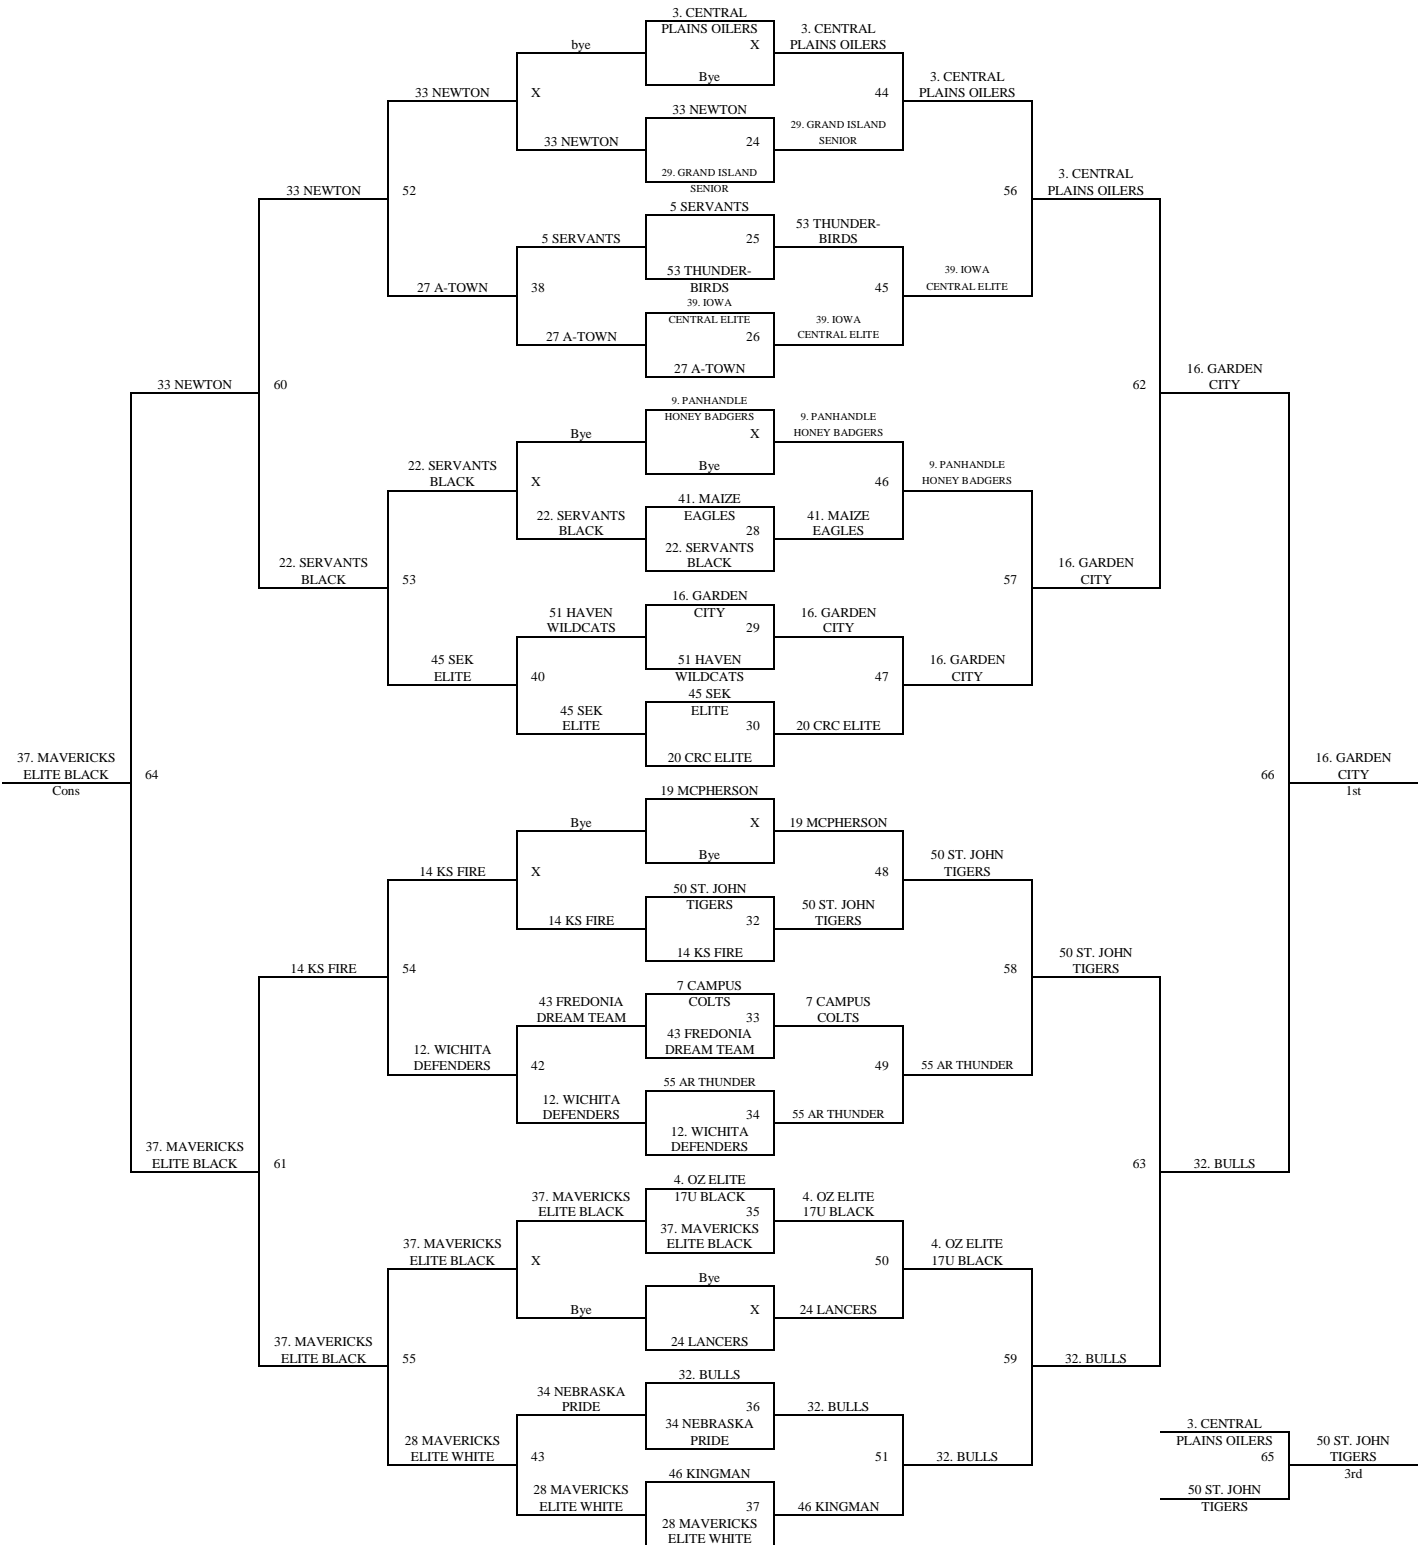

2014 Summer Kickoff June 13-15, 2014

11th/12th Grade Boys Bracket B