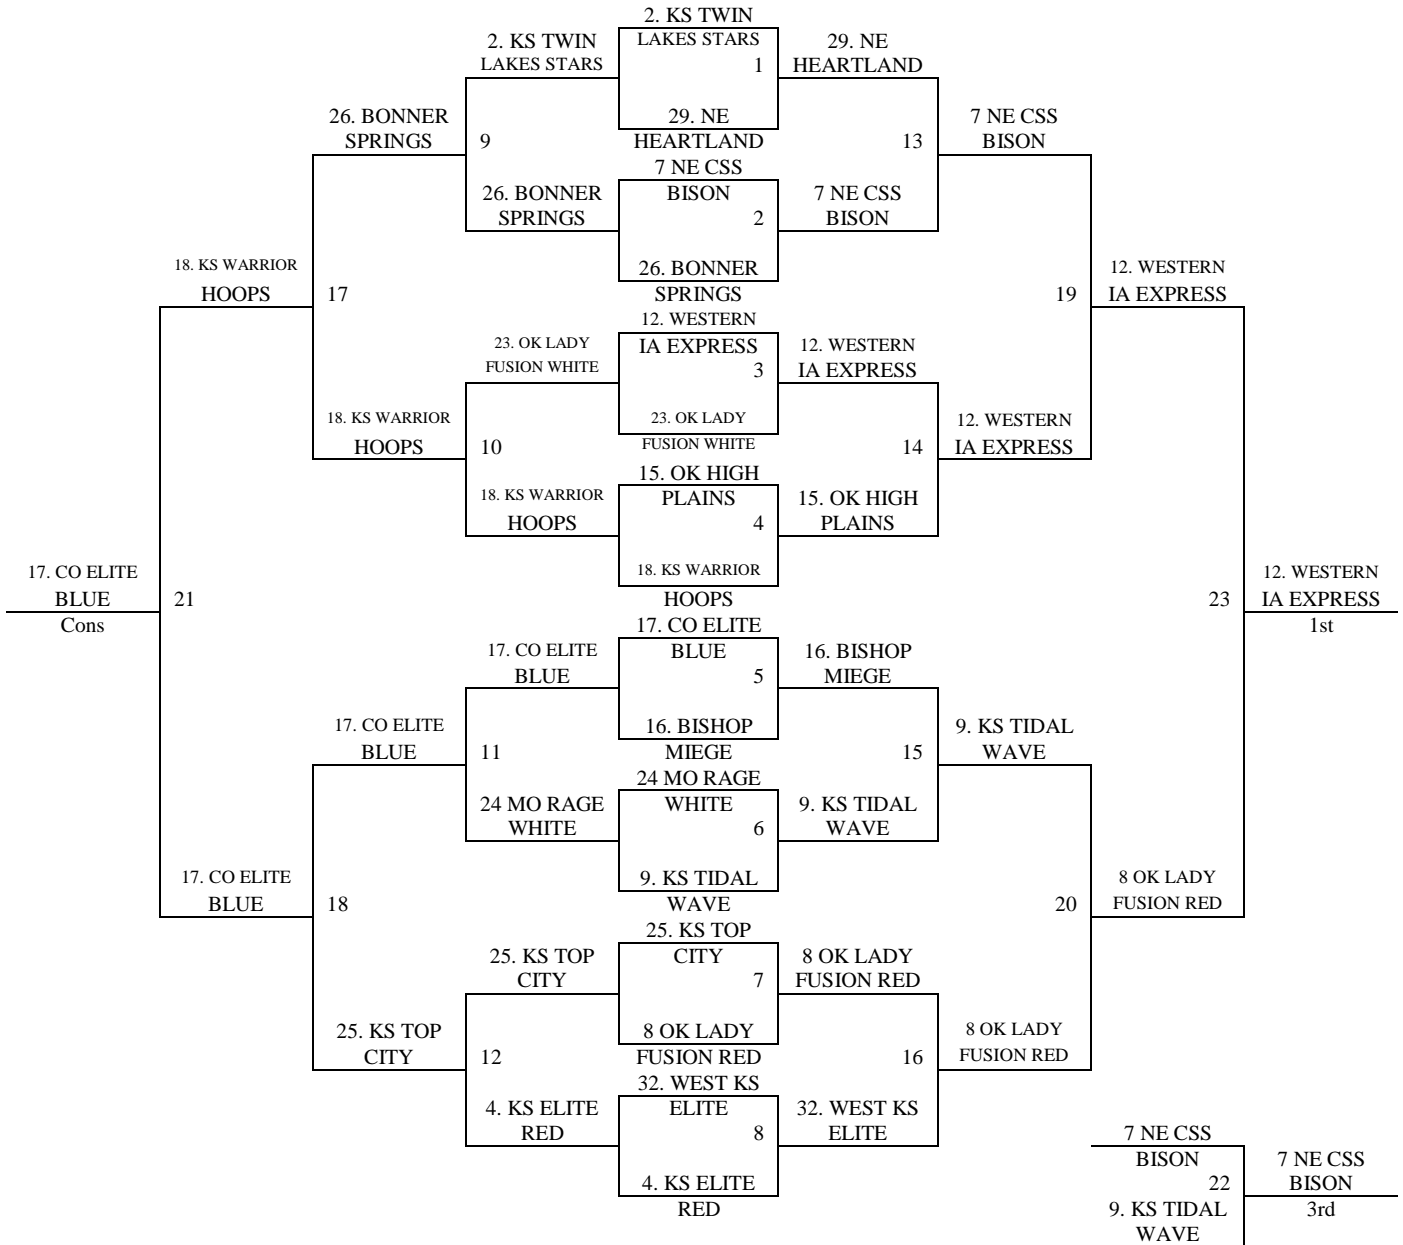

2014 Summer Kickoff
June 13-15, 2014

11th/12th Grade Girls

Bracket A