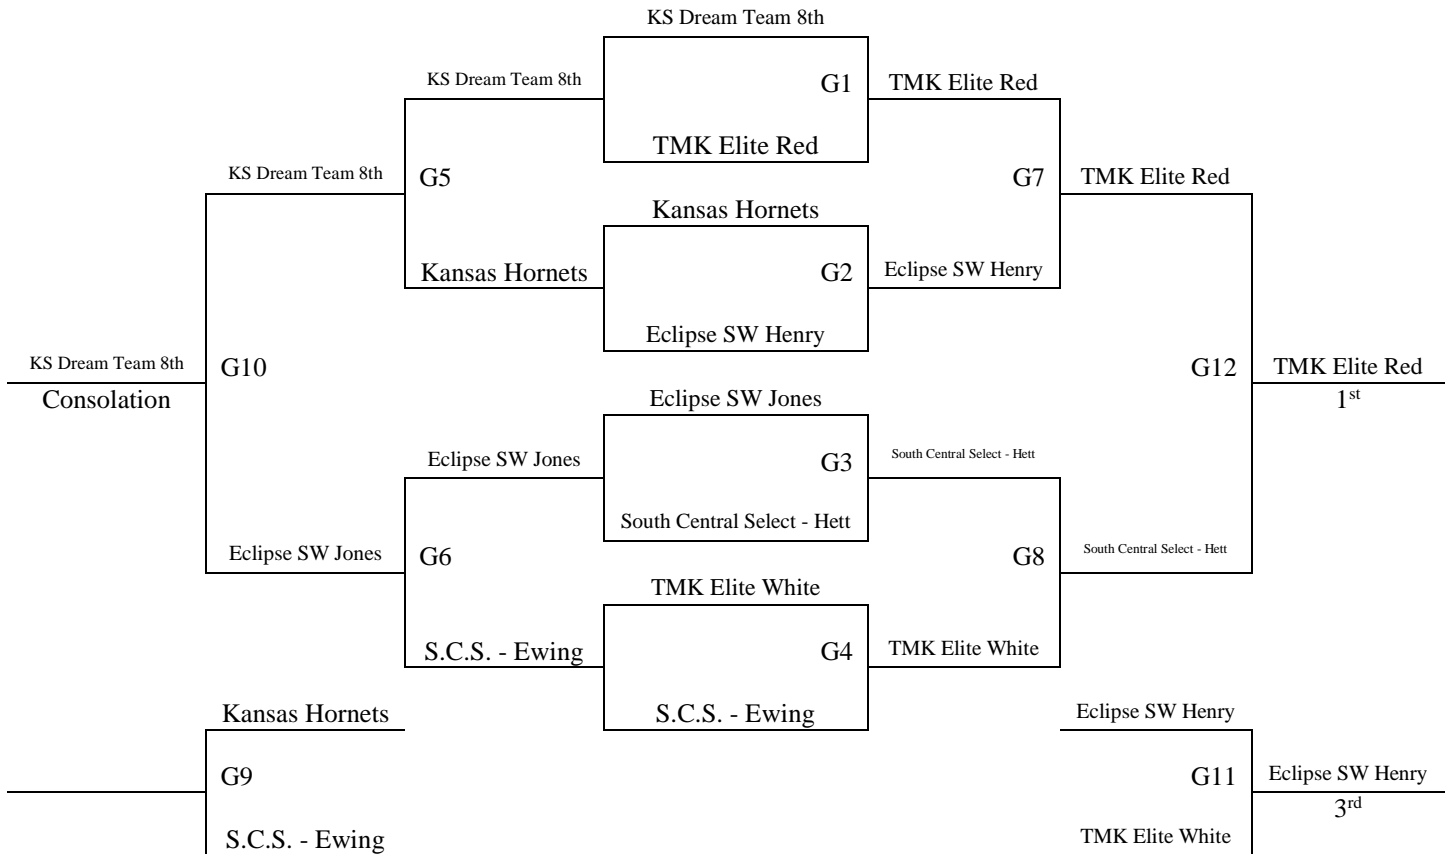

Newton, KS - MAYB

May 10, 2014

7th/8th Grade Girls

Saturday	NHS Ravenscroft	NHS Willis	Chisholm 1 (New)	Lindley Hall
9:00	-	-	-	-
10:00	-	-	-	-
11:00	-	-	-	-
12:00	-	-	-	-
1:00	G1	G2	-	-
2:00	-	-	-	-
3:00	G3	G4	-	-
4:00	G7	G5	-	-
5:00	G8	G6	-	-
6:00	-	-	-	-
7:00	G12	G11	G10	G9