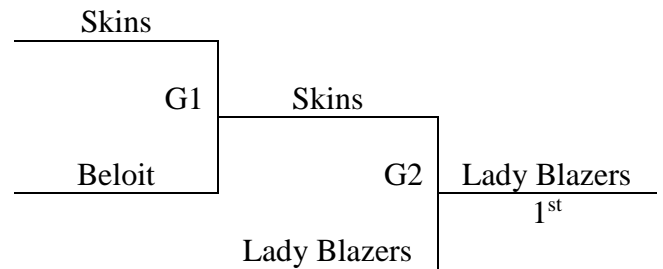

Newton, KS - MAYB

May 10, 2014

6th Grade Girls

Pool A	W	L
1. Beloit		
2. Skins		
3. Wichita Lady Blazers		

Saturday Only Tournament

Round Robin Tournament – Best Record Wins
Tie Breaker – 2 way – head to head – 3 way – +/- 15 pts

Saturday	Chisholm 2 (Old)	Lindley Hall
9:00	-	2-3
10:00	-	-
11:00	-	1-3
12:00	-	-
1:00	-	1-2
2:00	-	-
3:00	-	G1
4:00	-	-
5:00	-	G2
6:00	-	-
7:00	-	-

NHS 1 and 2 = Newton HS - 900 W. 12th – Newton, KS 67114
CMS 1 and 2 = Chisholm Middle School – 900 E. 1st St. – Newton, KS 67114
Lindley Hall – 130 W. Broadway – Newton, KS 67114