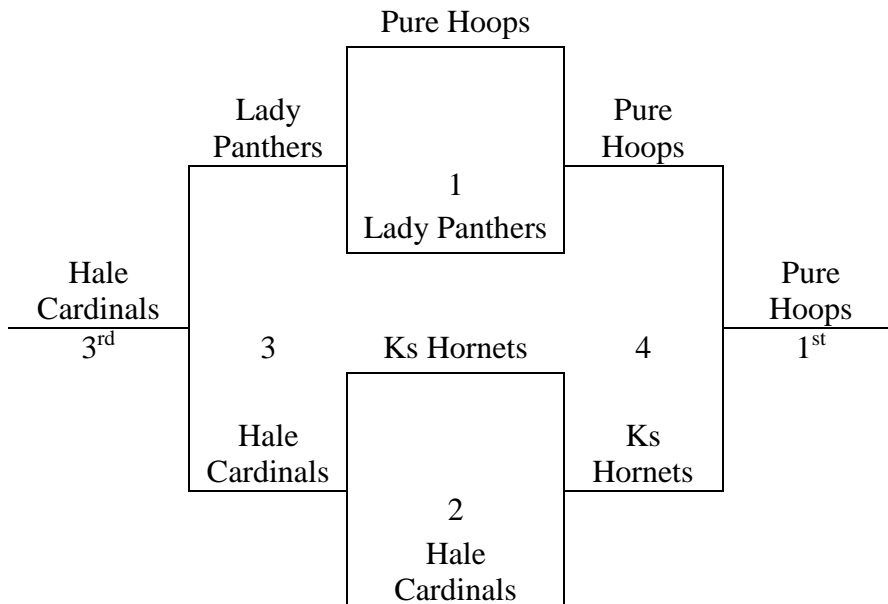

7th /8th Grade Girls

Round robin pool play. Single elimination tournament, Tie Break head to head. 3 or more teams point differential

Pool A	Wins	Losses	Seed	Pts +/-
19. Kansas Hornets	2	1	2	
20. Hale Cardinals	1	2	3	
21. Lady Panthers	0	3	4	
22. Pure Hoops	3	0	1	

Saturday	District PE Court 1	District PE Court 2	BSHS
9:00	-	-	-
10:00	-	-	-
11:00	19-20	21-22	-
12:00	-	-	-
1:00	-	-	-
2:00	20-22	19-21	-
3:00	-	-	-
4:00	-	-	-
5:00	-	20-21	19-22
6:00	-	-	-
7:00	-	-	-
8:00	-	-	-
9:00	-	-	-
Sunday	District PE Court 1	District PE Court 2	
9:00	-	-	
10:00	G1	G2	
11:00	-	-	
12:00	-	-	
1:00	G4	G3	
2:00	-	-	
3:00	-	-