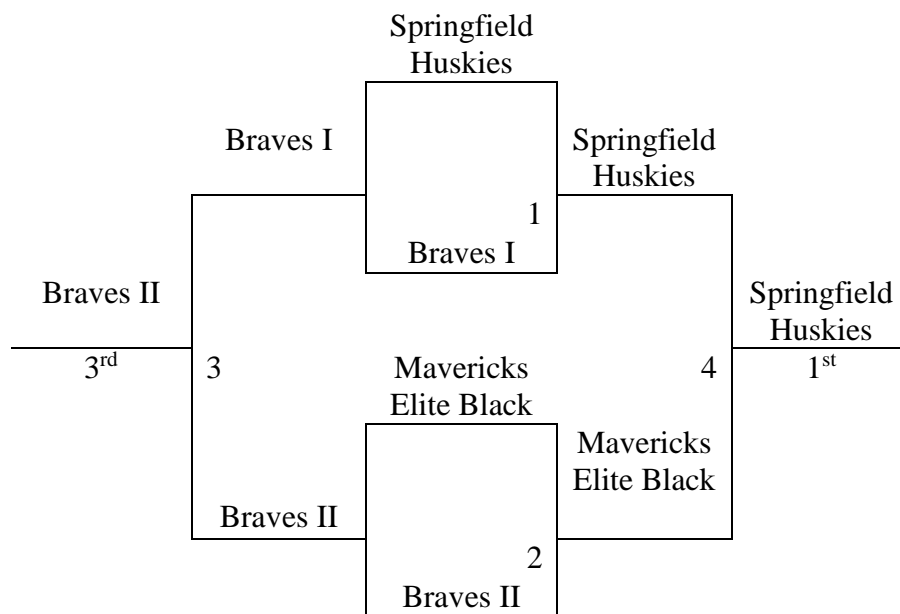

9th - 10th Grade Boys

Round robin pool play. Single elimination tournament, Tie Break head to head. 3 or more teams point differential

Pool A	Wins	Losses	Place	Pts +/-
6. Bonner Springs I	1	2	4	
7. Mavericks Elite Black	1	2	2	
8. Springfield Huskies	3	3	1	
9. Bonner Springs II	1	2	3	

Saturday	District PE Court 1	BSHS	Clark Middle School
10:00	-	-	-
11:00	-	-	-
12:00	-	6-7	8-9
1:00	-	-	-
2:00	-	6-9	7-8
3:00	-	-	-
4:00	-	6-8	7-9
5:00	-	-	-
6:00	-	-	-
7:00	-	-	-
8:00	-	-	-
9:00	-	-	-
Sunday	District PE Court 1	BSHS	Clark Middle School
9:00	-	-	-
10:00	-	G1	G2
11:00	-	-	-
12:00	-	G4	G3
1:00	-	-	-
2:00	-	-	-
3:00	-	-	-

4 TEAMS