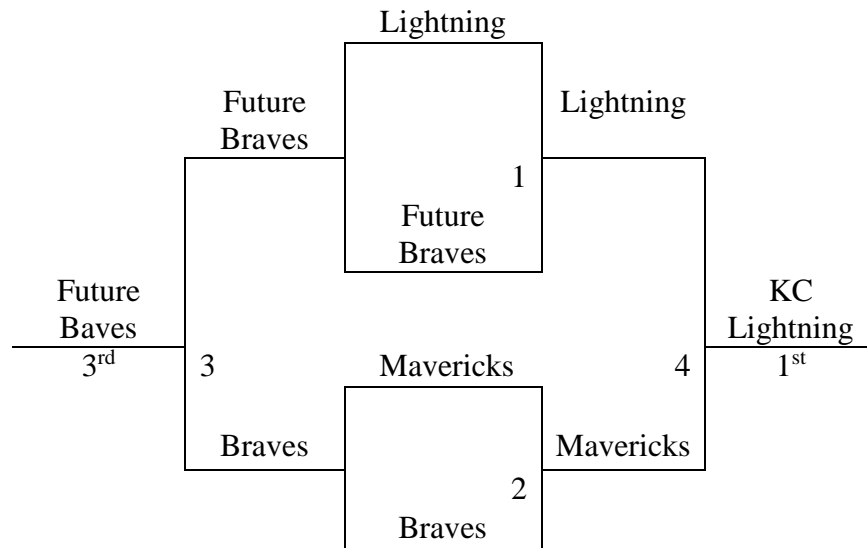

# 7<sup>th</sup> /8<sup>th</sup> Grade Boys

Round robin pool play. Single elimination tournament, Tie Break head to head. 3 or more teams point differential

Pool A	Wins	Losses	Seed	Pts +/-
10. KC Lightning	3	0	1	
11. Future Braves	0	3	4	
12. Braves	1	2	3	
13. Mavericks 14U	2	1	1	

## 4 TEAMS