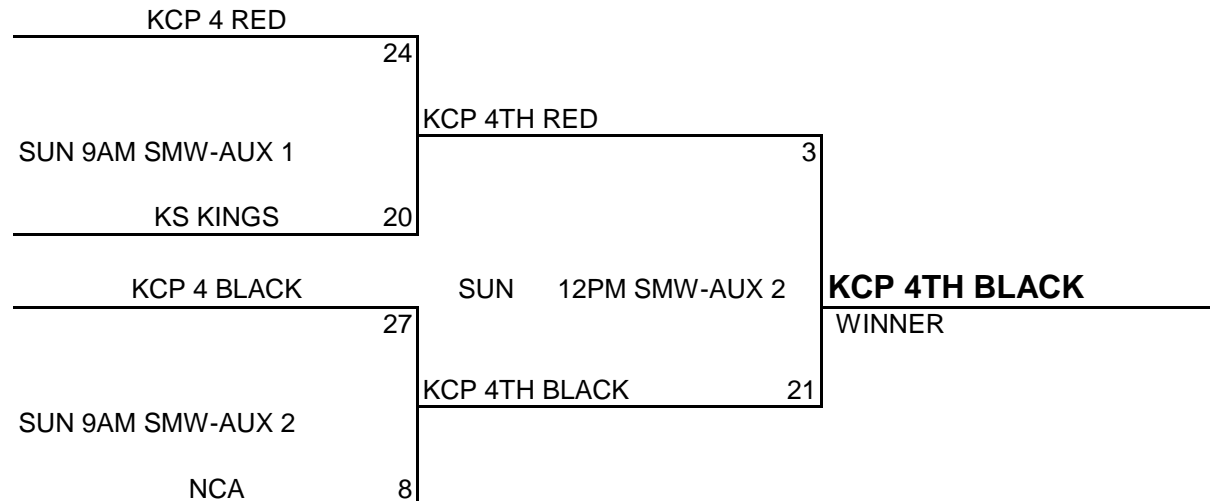

KC PREMIERE MAYB Tournament Series

4TH BOYS DIVISION

<u>POOL A</u>	<u>W</u>	<u>L</u>	<u>POOL B</u>	<u>W</u>	<u>L</u>	<u>POOL C</u>	<u>W</u>	<u>L</u>
(1) KCP 4TH RED	I	I	(1) KCP 4TH BLACK	I	I	(1) MO WOLVERINES 3	II	
(2) JC HOOPS		II	(2) NCA		II	(2) KC AND 1	I	I
(3) SENECA RAIDERS	II		(3) SPRINGFIELD STARS	II		(3) KS KINGS		II

Teams will be seeded according to record then point spread. 2-0 teams will be seeded by point spread, then 1-1 teams and 0-2 teams. There is a maximum of +15 or -15 points per game. If a tie remains after the point spreads, defensive points allowed will break the tie. Each team must have someone present at the gym at the end of pool play to find out where your team is seeded for bracket play. Please click on the tab below labeled as "Bracket" to view brackets and game times for brackets. Thanks and good luck to your team!

KC PREMIERE MAYB TOURNAMENT SERIES

4TH BOYS DIVISION BRACKET PLAY

BRACKET A

BRACKET B

KC PREMIERE MAYB Tournament Series

5TH BOYS DIVISION

POOL A

- (1) KCP 5 RED
- (2) KC AND 1 RED
- (3) MO WOLVERINES

<u>W</u>	<u>L</u>
	II
I	I
II	

POOL B

- (1) KC AND 1 WHITE
- (2) KCP 5TH BLACK
- (3) KCP RED DODSON

<u>W</u>	<u>L</u>
I	I
II	
	II

POOL PLAY SCHEDULE

A1	VS	A2	FRI	6:00PM
B1	VS	B2	FRI	7:00PM
A1	VS	A3	SAT	9:00AM
A2	VS	A3	SAT	12:00PM
B1	VS	B3	SAT	6:00PM
B2	VS	B3	SAT	8:00PM