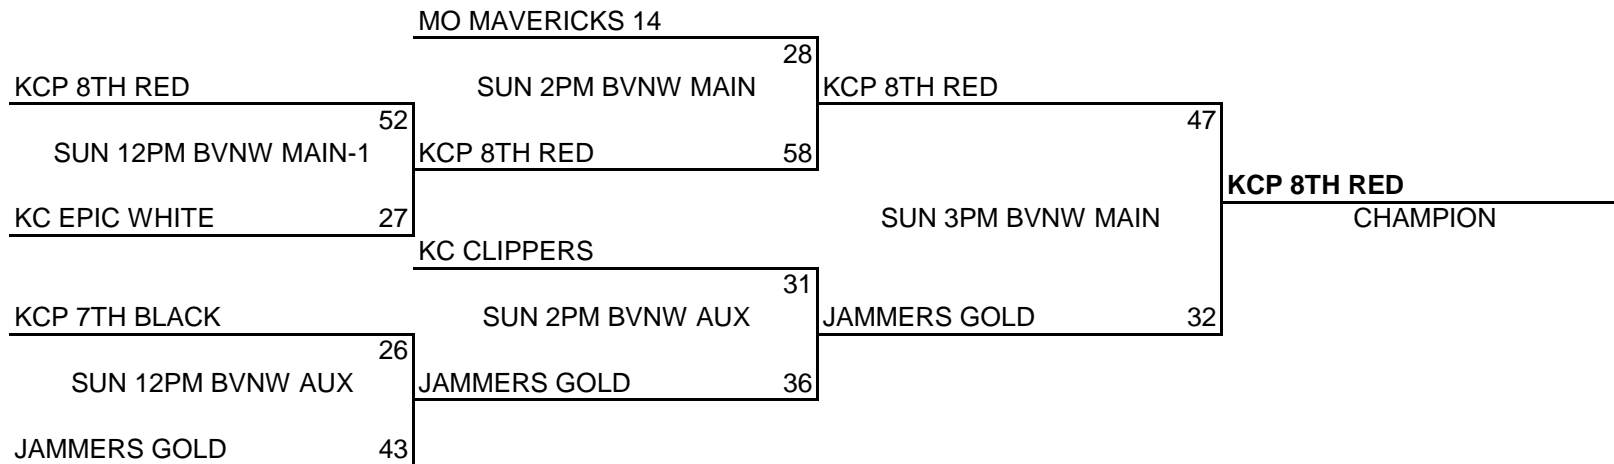

KC PREMIERE MAYB Tournament Series

7TH-8TH BOYS DIVISION

POOL A

- (1) KCP 7TH BLACK
- (2) KC EPIC WHITE
- (3) MO MAVERICKS 14U

<u>W</u>	<u>L</u>
I	I
	II
II	

POOL B

- (1) KCP 8TH RED
- (2) KC CLIPPERS
- (3) JAMMERS GOLD

<u>W</u>	<u>L</u>
I	I
II	
	II

POOL PLAY SCHEDULE

A1	VS	A2	FRI	8:00PM
B1	VS	B2	FRI	9:00PM
A1	VS	A3	SAT	3:00PM
B1	VS	B3	SAT	3:00PM
A2	VS	A3	SAT	5:00PM
B2	VS	B3	SAT	5:00PM

SMW MAIN-1	47-31
SMW MAIN-1	56-60
BVNW AUX	42-45
BVNW MAIN	46-27
BVNW MAIN	22-43
BVNW AUX	42-32

CHAMPIONSHIP ROUND