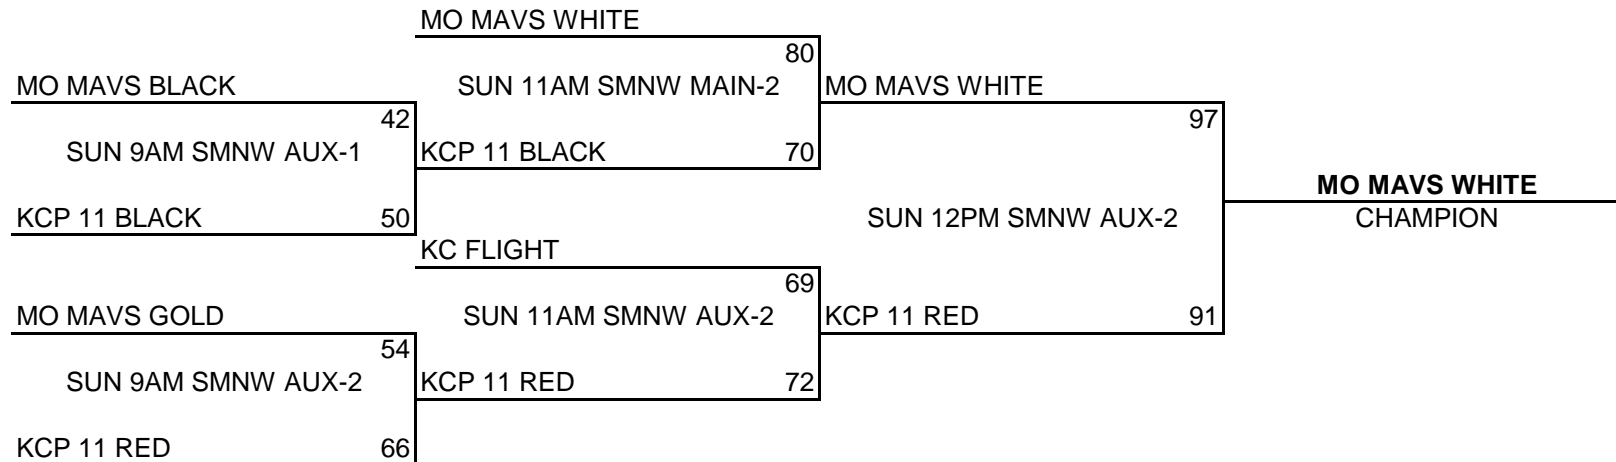

KC PREMIERE MAYB Tournament Series

VARSIITY BOYS DIVISION

TEAMS

KC PREMIERE 11 BLACK
KC PREMIERE 11/12
MISSOURI MAVS WHITE
MISSOURI MAVS GOLD
MISSOURI MAVS BLACK
KC FLIGHT

THESE TEAMS WILL ALL PARTICIPATE IN THE SHOWCASE ON SATURDAY (SEPARATE SCHEDULE)
TEAMS WILL BE SEEDED FOR BRACKET PLAY ON SUNDAY BASED ON THE OUTCOME OF GAMES ON SATURDAY
PLEASE CONTACT KRISTEN BEFORE LEAVING THE SHOWCASE ON SATURDAY TO FIND OUT YOUR SUNDAY GAMETIME.

CHAMPIONSHIP ROUND/SUNDAY