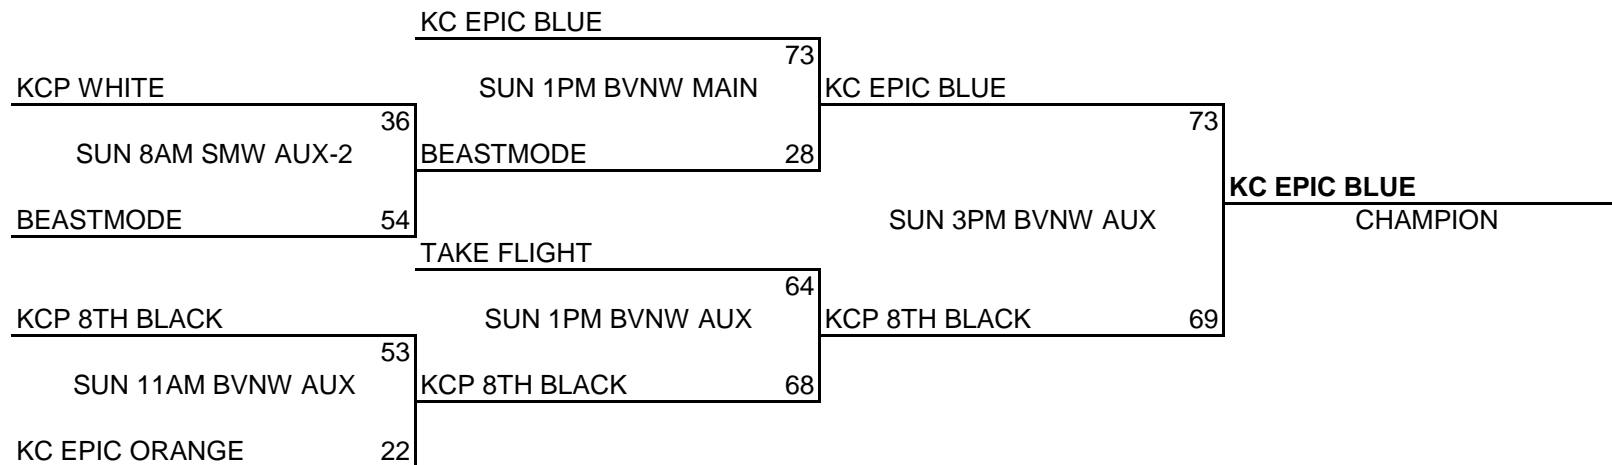

KC PREMIERE MAYB Tournament Series

8TH BOYS DIVISION

POOL A

- (1) KCP 8TH BLACK
- (2) KC EPIC-BLUE
- (3) BEASTMODE

<u>W</u>	<u>L</u>
I	I
II	
	II

POOL B

- (1) KCP WHITE
- (2) KC EPIC-ORANGE
- (3) TAKE FLIGHT

<u>W</u>	<u>L</u>
I	I
	II
II	

POOL PLAY SCHEDULE

A1	VS	A2	FRI	8:00PM
B1	VS	B2	FRI	9:00PM
A1	VS	A3	SAT	6:00PM
B1	VS	B3	SAT	7:00PM
A2	VS	A3	SAT	8:00PM
B2	VS	B3	SAT	9:00PM

SMW MAIN-2	47-64
SMW MAIN-2	41-24
BVNW-AUX	67-47
BVNW-AUX	22-49
BVNW-AUX	62-27
BVNW-AUX	11-38

CHAMPIONSHIP ROUND