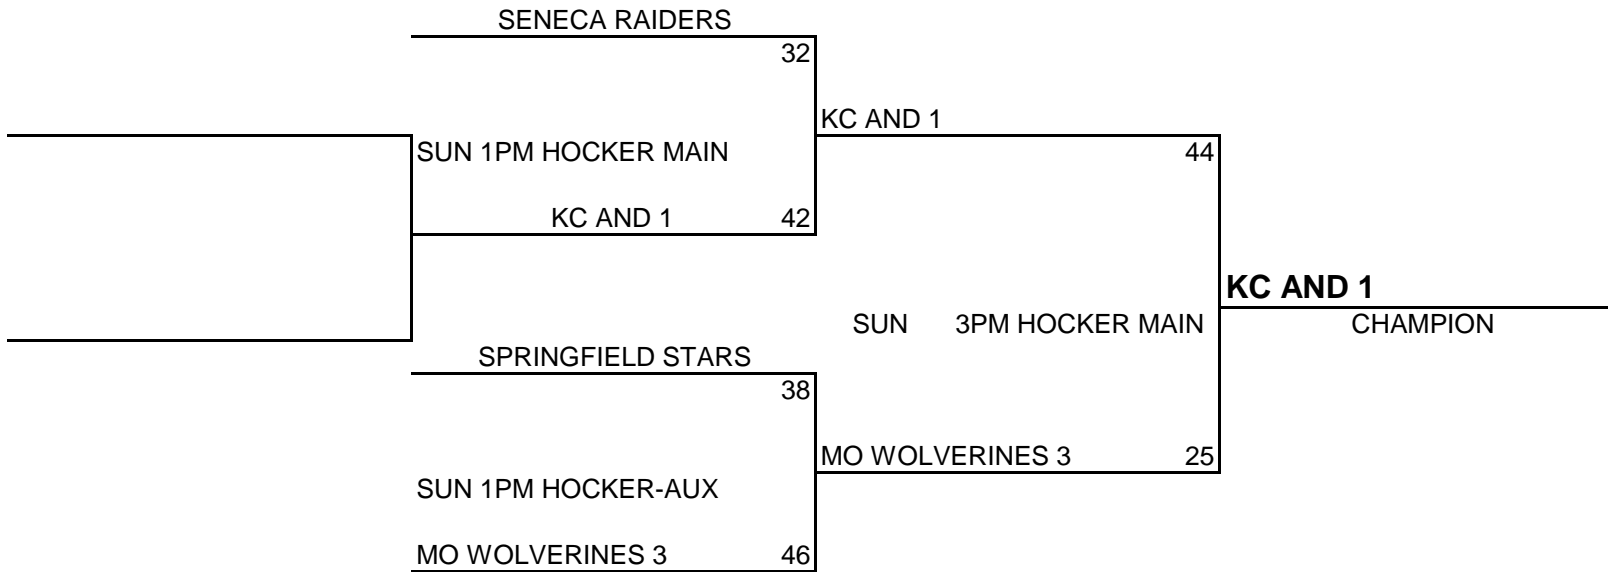

KC PREMIERE MAYB TOURNAMENT SERIES

4TH BOYS DIVISION BRACKET PLAY

BRACKET A