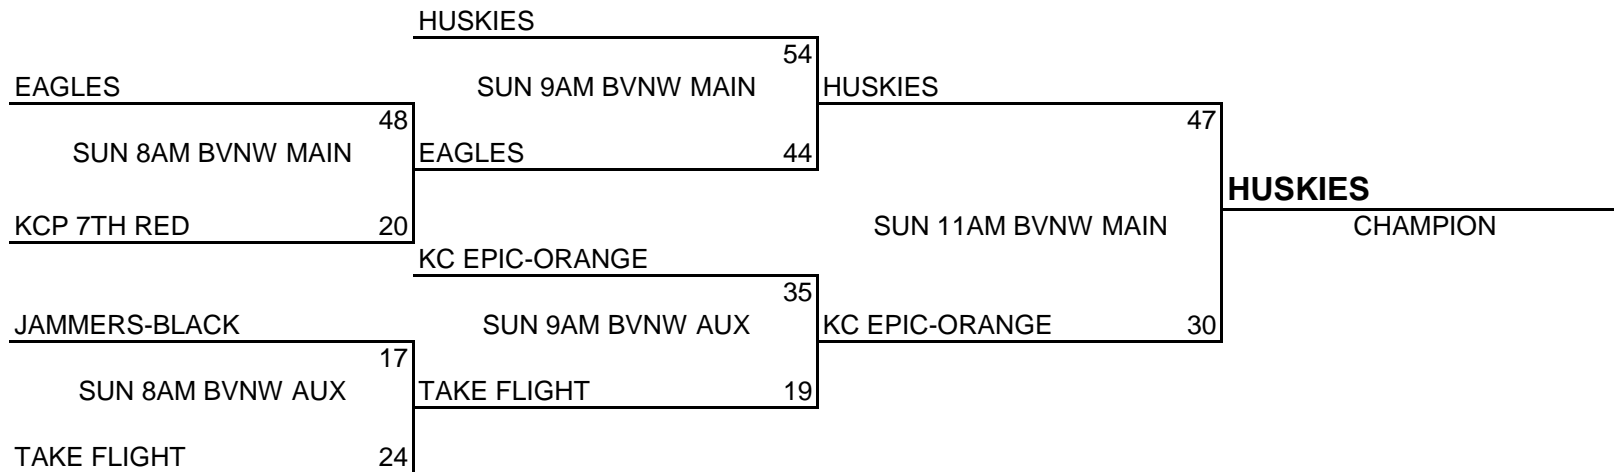

KC PREMIERE MAYB Tournament Series

7TH BOYS DIVISION

POOL A

- (1) KCP 7TH RED
- (2) JAMMERS-BLACK
- (3) HUSKIES

<u>W</u>	<u>L</u>
II	II
I	I
II	

POOL B

- (1) KC EPIC-ORANGE
- (2) EAGLES
- (3) TAKE FLIGHT

<u>W</u>	<u>L</u>
II	
I	I
	II

POOL PLAY SCHEDULE

A1	VS	A2	FRI	8:00PM
B1	VS	B2	FRI	9:00PM
A1	VS	A3	SAT	9:00AM
A2	VS	A3	SAT	11:00AM
B1	VS	B3	SAT	11:00AM
B2	VS	B3	SAT	5:00PM

I. WOODS AUX	18-33
I. WOODS AUX	36-27
SMNW-MAIN-2	14-63
SMNW-MAIN-2	16-43
SMNW-AUX-1	30-3
BVN-MAIN	35-18

CHAMPIONSHIP ROUND