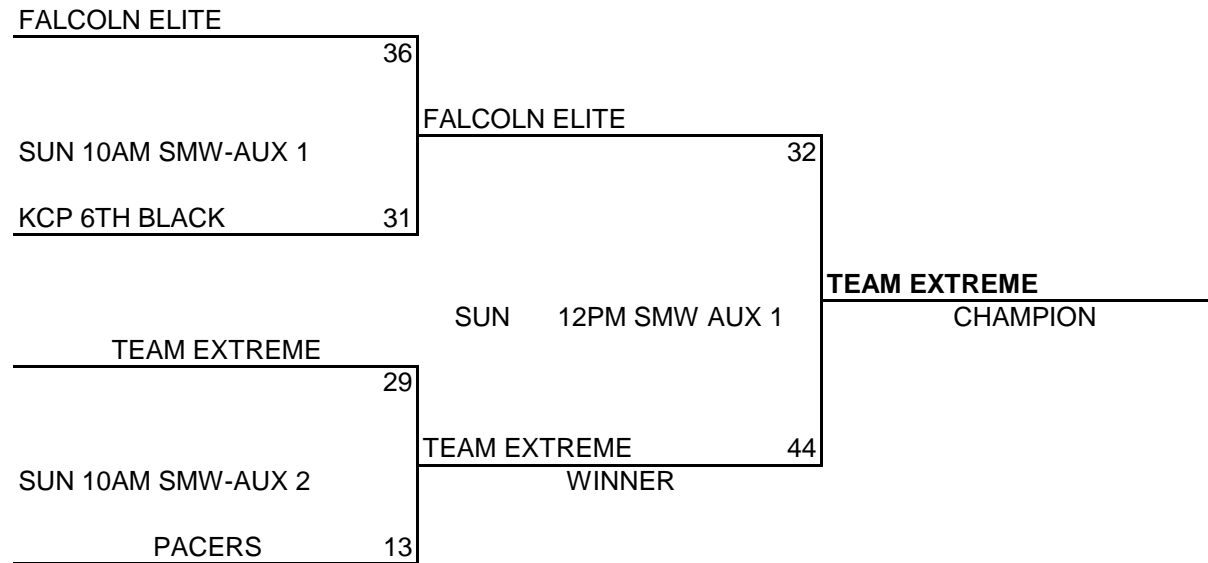

KC PREMIERE MAYB TOURNAMENT SERIES

6TH BOYS DIVISION BRACKET PLAY

BRACKET A