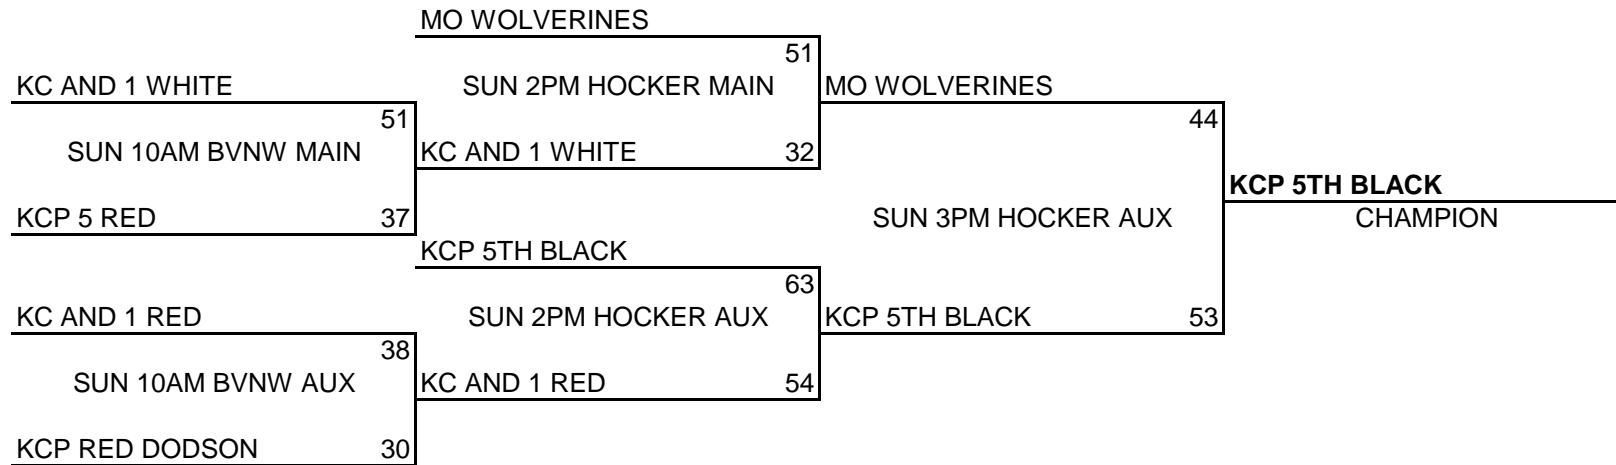

KC PREMIERE MAYB TOURNAMENT SERIES

4TH BOYS DIVISION BRACKET PLAY

BRACKET A

BRACKET B

KC PREMIERE MAYB Tournament Series

5TH BOYS DIVISION

POOL A

- (1) KCP 5 RED
- (2) KC AND 1 RED
- (3) MO WOLVERINES

<u>W</u>	<u>L</u>
	II
I	I
II	

POOL B

- (1) KC AND 1 WHITE
- (2) KCP 5TH BLACK
- (3) KCP RED DODSON

<u>W</u>	<u>L</u>
I	I
II	
	II

POOL PLAY SCHEDULE

A1	VS	A2	FRI	6:00PM
B1	VS	B2	FRI	7:00PM
A1	VS	A3	SAT	9:00AM
A2	VS	A3	SAT	12:00PM
B1	VS	B3	SAT	6:00PM
B2	VS	B3	SAT	8:00PM

I. WOODS AUX	29-55
I. WOODS AUX	24-40
BVNW-MAIN	19-57
BVNW-AUX	45-50
BVNW-MAIN	46-36
BVNW-MAIN	51-38

CHAMPIONSHIP ROUND

KC PREMIERE MAYB Tournament Series

6TH BOYS DIVISION

<u>POOL A</u>	<u>W</u>	<u>L</u>	<u>POOL B</u>	<u>W</u>	<u>L</u>	<u>POOL C</u>	<u>W</u>	<u>L</u>
(1) KCP 6TH WHITE	I	I	(1) KCP 6TH BLACK	I	I	(1) CRUSADERS		II
(2) INDIAN PACERS	I	I	(2) FALCON ELITE	II		(2) TEAM EXTREME	II	
(3) KC CLIPPERS	I	I	(3) DRAGONS		II	(3) WOLVERINES	I	I