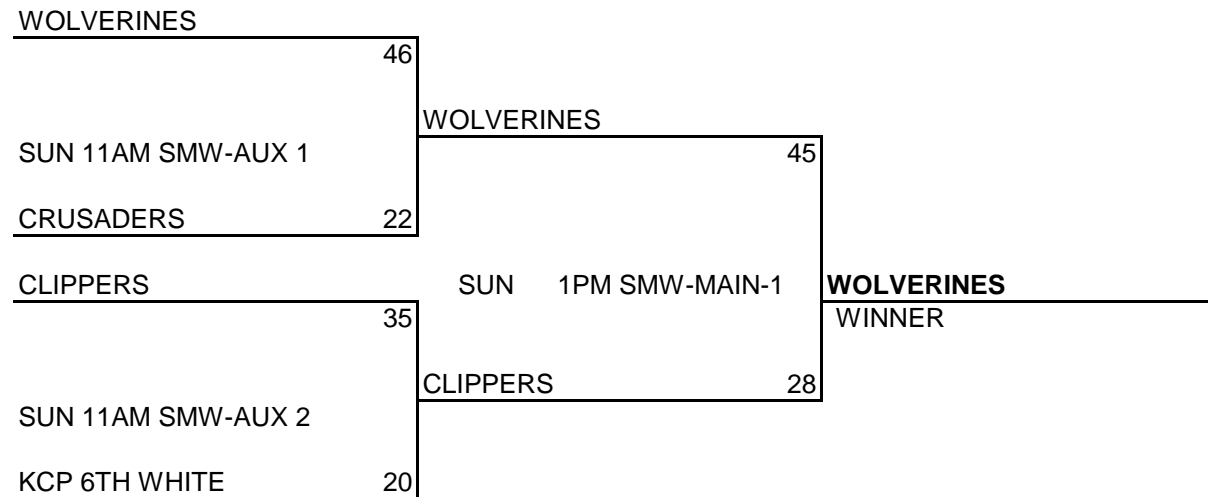

* KC DRAGONS ARE ONLY PLAYING ON SATURDAY, THE REAMING 8 TEAMS WILL BE SEEDED ACCORDING TO THE PROCEDURE LISTED BELOW

POOL PLAY SCHEDULE

A(1)	VS	A(2)	FRI	8PM	I. WOODS-M	24	48
B(1)	VS	B(2)	FRI	9PM	I. WOODS-M	28	37
A(1)	VS	A(3)	SAT	2PM	BVNW MAIN	28	19
B(1)	VS	B(3)	SAT	2PM	BVNW AUX	48	26
A(2)	VS	A(3)	SAT	4PM	BVNW MAIN	36	40
B(2)	VS	B(3)	SAT	4PM	BVNW AUX	32	21
C(1)	VS	C(2)	SAT	4PM	BV NORTH MAIN	37	39
C(1)	VS	C(3)	SAT	7PM	BVNW MAIN	19	47
C(2)	VS	C(3)	SAT	9PM	BVNW MAIN	43	33

Teams will be seeded according to record then point spread. 2-0 teams will be seeded by point spread, then 1-1 teams and 0-2 teams. There is a maximum of +15 or -15 points per game. If a tie remains after the point spreads, defensive points allowed will break the tie. Each team must have someone present at the gym at the end of pool play to find out where your team is seeded for bracket play. Please click on the tab below labeled as "Bracket" to view brackets and game times for brackets. Thanks and good luck to your team!

KC PREMIERE MAYB TOURNAMENT SERIES

6TH BOYS DIVISION BRACKET PLAY

BRACKET A

BRACKET B

KC PREMIERE MAYB Tournament Series

7TH BOYS DIVISION

POOL A

- (1) KCP 7TH RED
- (2) JAMMERS-BLACK
- (3) HUSKIES

<u>W</u>	<u>L</u>
II	II
I	I
II	

POOL B

- (1) KC EPIC-ORANGE
- (2) EAGLES
- (3) TAKE FLIGHT

<u>W</u>	<u>L</u>
II	
I	I
	II

POOL PLAY SCHEDULE

A1	VS	A2	FRI	8:00PM
B1	VS	B2	FRI	9:00PM
A1	VS	A3	SAT	9:00AM
A2	VS	A3	SAT	11:00AM
B1	VS	B3	SAT	11:00AM
B2	VS	B3	SAT	5:00PM