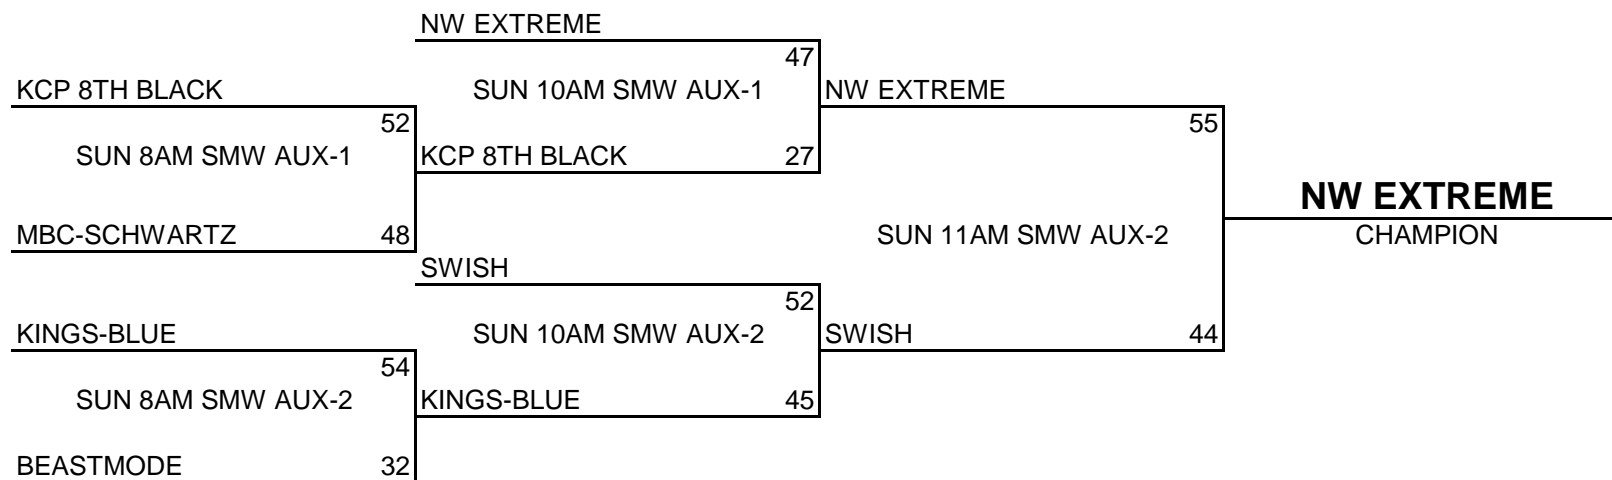

KC PREMIERE MAYB Tournament Series

8TH BOYS DIVISION

POOL A

- (1) NW EXTREME
- (2) KINGS-BLUE
- (3) MBC-SCHWARTZ

<u>W</u>	<u>L</u>
II	
I	I
	II

POOL B

- (1) KCP 8TH BLACK
- (2) SWISH
- (3) BEASTMODE

<u>W</u>	<u>L</u>
I	I
II	
	II

POOL PLAY SCHEDULE

A1	VS	A2	SAT	3:00PM
B1	VS	B2	SAT	5:00PM
A1	VS	A3	SAT	5:00PM
B1	VS	B3	SAT	7:00PM
A2	VS	A3	SAT	9:00PM
B2	VS	B3	SAT	9:00PM

IND. WOODS-AUX	52-48
SMW MAIN-2	54-65
SMW MAIN-1	59-50
SMW MAIN-2	67-61
SMW MAIN-1	48-37
SMW MAIN-2	52-28

CHAMPIONSHIP ROUND