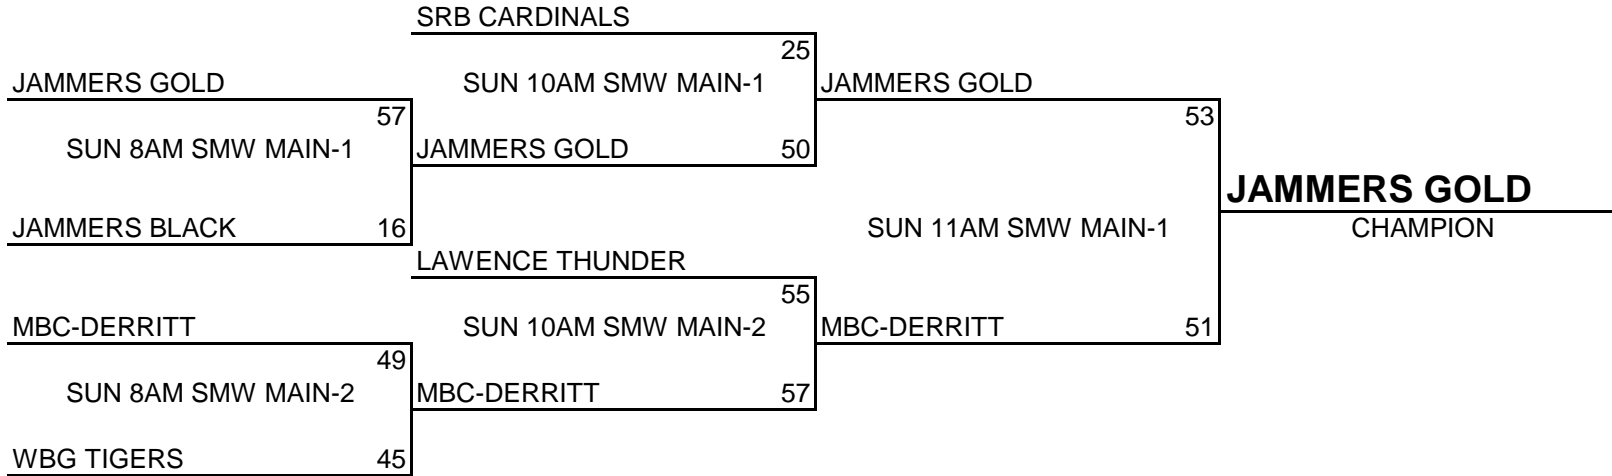

<u>W</u>	<u>L</u>
I	I
	II
II	

POOL B

- (1) WICHITA ROCKETS
- (2) KCP 7TH RED
- (3) KC ATTACK

<u>W</u>	<u>L</u>
II	
	II
I	I

POOL PLAY SCHEDULE

A1	VS	A2	SAT	4:00PM
B1	VS	B2	SAT	3:00PM
A1	VS	A3	SAT	6:00PM
B1	VS	B3	SAT	7:00PM
A2	VS	A3	SAT	8:00PM
B2	VS	B3	SAT	9:00PM

<u>W</u>	<u>L</u>
II	
I	I
	II

POOL B

- (1) LAWRENCE THUNDER
- (2) JAMMERS GOLD
- (3) WBG TIGERS

<u>W</u>	<u>L</u>
II	
I	I
	II

POOL PLAY SCHEDULE

A1	VS	A2	SAT	2:00PM
B1	VS	B2	SAT	4:00PM
A1	VS	A3	SAT	6:00PM
B1	VS	B3	SAT	6:00PM
A2	VS	A3	SAT	8:00PM
B2	VS	B3	SAT	9:00PM

IND. WOODS-AUX	53-34
IND. WOODS-AUX	45-34
SMW MAIN-2	49-23
SMW AUX-2	61-51
SMW MAIN-2	56-18
SMW AUX-2	46-35

CHAMPIONSHIP ROUND

KC PREMIERE MAYB Tournament Series

8TH BOYS DIVISION

POOL A

- (1) NW EXTREME
- (2) KINGS-BLUE
- (3) MBC-SCHWARTZ