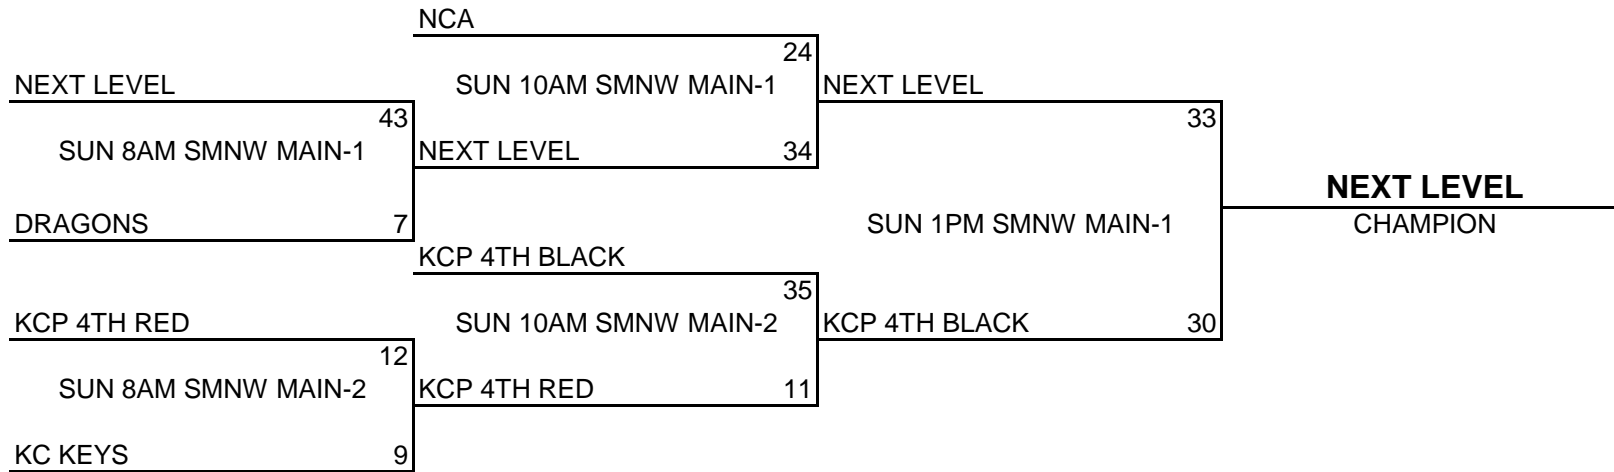

KC PREMIERE MAYB Tournament Series

3RD BOYS DIVISION

W L

- (1) HEAT
- (2) KCP 3RD BLACK
- (3) KS SUN DEVILS
- (4) JAMMERS
- (5) KCP 3RD RED

IIII	
	III
III	I
II	II
	III

FIRST

SCHEDULE

(1)	VS	(5)	SAT	1PM	I.WOODS-M	31	10
(3)	VS	(4)	SAT	6PM	SMW AUX-1	27	18
(2)	VS	(3)	SAT	8PM	SMW AUX-1	9	26
(1)	VS	(4)	SAT	8PM	SMW AUX-2	35	16
(1)	VS	(2)	SUN	8AM	SMNW AUX-2	38	10
(2)	VS	(4)	SUN	9AM	SMNW AUX-2	27	31
(3)	VS	(5)	SUN	9AM	SMNW AUX-1	33	2
(4)	VS	(5)	SUN	12PM	SMNW MAIN-1	27	14
(1)	VS	(3)	SUN	12PM	SMNW MAIN-2	35	18

TIEBREAKER FORMAT:
 HEAD TO HEAD RESULT
 POINT SPREAD (MAX 15)
 DEF. POINTS ALLOWED

KC PREMIERE MAYB Tournament Series

4TH BOYS DIVISION

POOL A

- (1) KCP-4TH RED
- (2) DRAGONS
- (3) NCA

<u>W</u>	<u>L</u>
I	I
	II
II	

POOL B

- (1) KCP 4TH-BLACK
- (2) NEXT LEVEL
- (3) KC KEYS

<u>W</u>	<u>L</u>
II	
I	I
	II

POOL PLAY SCHEDULE

A1	VS	A2	SAT	2:00PM
B1	VS	B2	SAT	1:00PM
A1	VS	A3	SAT	5:00PM
B1	VS	B3	SAT	5:00PM
A2	VS	A3	SAT	7:00PM
B2	VS	B3	SAT	7:00PM

IND. WOODS-MAIN	31-16
IND. WOODS-AUX	34-23
SMW AUX-1	9-27
SMW AUX-2	38-11
SMW AUX-1	11-26
SMW AUX-2	33-6

CHAMPIONSHIP ROUND

KC PREMIERE MAYB Tournament Series

5TH BOYS DIVISION

POOL A

- (1) SOONERS D-UP
- (2) KIDS TO KINGS 4
- (3) KCP 5TH RED