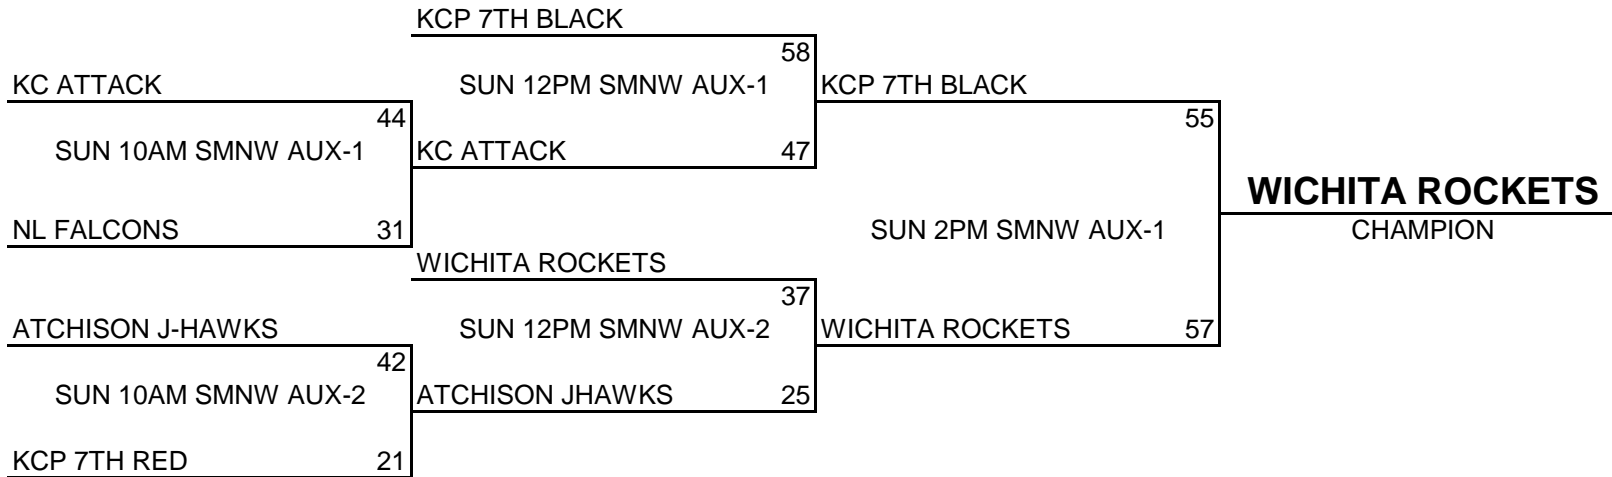

TIEBREAKER FORMAT:
 HEAD TO HEAD RESULT
 POINT SPREAD (MAX 15)
 DEF. POINTS ALLOWED

KC PREMIERE MAYB Tournament Series

6TH/7TH BOYS DIVISION

POOL A

- (1) ATCHISON J-HAWKS
- (2) NL FALCONS
- (3) KCP 7TH BLACK

<u>W</u>	<u>L</u>
I	I
	II
II	

POOL B

- (1) WICHITA ROCKETS
- (2) KCP 7TH RED
- (3) KC ATTACK

<u>W</u>	<u>L</u>
II	
	II
I	I

POOL PLAY SCHEDULE

A1	VS	A2	SAT	4:00PM
B1	VS	B2	SAT	3:00PM
A1	VS	A3	SAT	6:00PM
B1	VS	B3	SAT	7:00PM
A2	VS	A3	SAT	8:00PM
B2	VS	B3	SAT	9:00PM

IND WOODS MAIN	55-32
IND WOODS MAIN	37-7
SMW MAIN-1	38-46
SMW MAIN-1	52-39
SMW MAIN-1	43-56
SMW AUX-1	20-42

CHAMPIONSHIP ROUND

KC PREMIERE MAYB Tournament Series

7TH BOYS DIVISION

POOL A

- (1) SRB CARDINALS
- (2) MBC-DERRITT
- (3) JAMMERS BLACK

<u>W</u>	<u>L</u>
II	
I	I
	II

POOL B

- (1) LAWRENCE THUNDER
- (2) JAMMERS GOLD
- (3) WBG TIGERS

<u>W</u>	<u>L</u>
II	
I	I
	II

POOL PLAY SCHEDULE

A1	VS	A2	SAT	2:00PM
B1	VS	B2	SAT	4:00PM
A1	VS	A3	SAT	6:00PM
B1	VS	B3	SAT	6:00PM
A2	VS	A3	SAT	8:00PM
B2	VS	B3	SAT	9:00PM