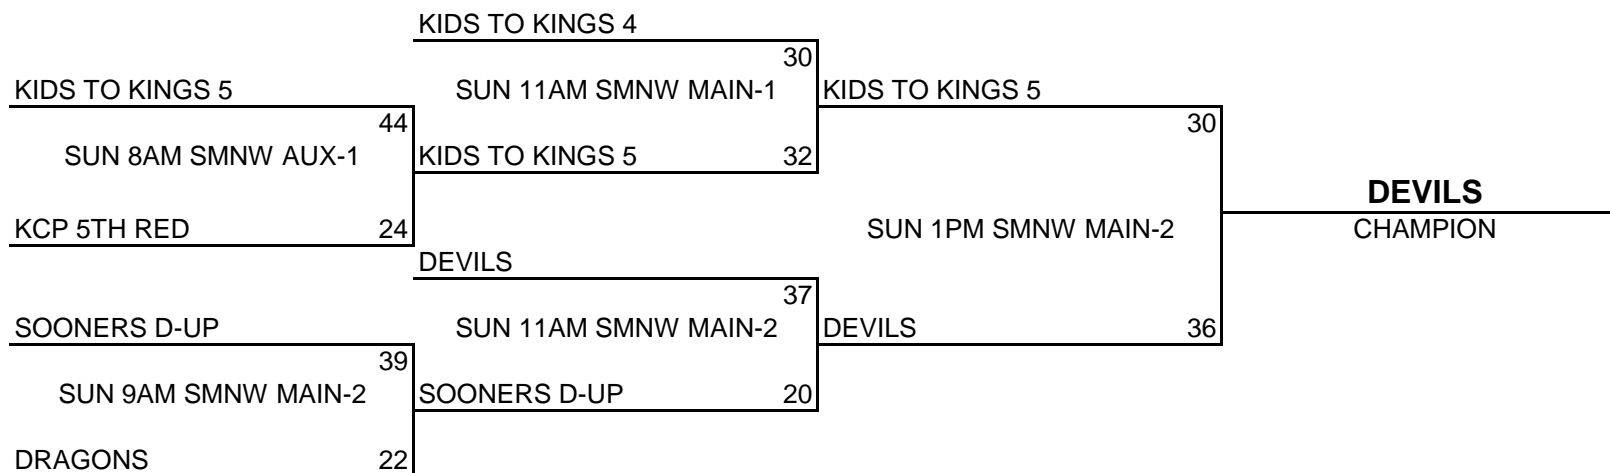

IND. WOODS-MAIN	31-16
IND. WOODS-AUX	34-23
SMW AUX-1	9-27
SMW AUX-2	38-11
SMW AUX-1	11-26
SMW AUX-2	33-6

CHAMPIONSHIP ROUND

KC PREMIERE MAYB Tournament Series

5TH BOYS DIVISION

POOL A

- (1) SOONERS D-UP
- (2) KIDS TO KINGS 4
- (3) KCP 5TH RED

<u>W</u>	<u>L</u>
I	I
II	
	II

POOL B

- (1) DEVILS
- (2) KIDS TO KINGS 5
- (3) DRAGONS

<u>W</u>	<u>L</u>
II	
I	I
	II

POOL PLAY SCHEDULE

A1	VS	A2	SAT	8:00AM	HOCKER MAIN	19-22
B1	VS	B2	SAT	9:00AM	HOCKER MAIN	48-36
A1	VS	A3	SAT	10:00AM	HOCKER MAIN	36-19
B1	VS	B3	SAT	11:00AM	HOCKER MAIN	47-27
A2	VS	A3	SAT	12:00PM	HOCKER MAIN	40-20
B2	VS	B3	SAT	1:00PM	HOCKER MAIN	39-23

CHAMPIONSHIP ROUND

KC PREMIERE MAYB Tournament Series

6TH BOYS DIVISION

- (1) JAMMERS
- (2) KCP 6TH BLACK
- (3) SPRING HILL BRONCOS
- (4) EMPORIA RAPID FIRE
- (5) KCP 6TH RED

	<u>W</u>	<u>L</u>	
	II	II	
	II	I	
		III	
	III		
	I	II	