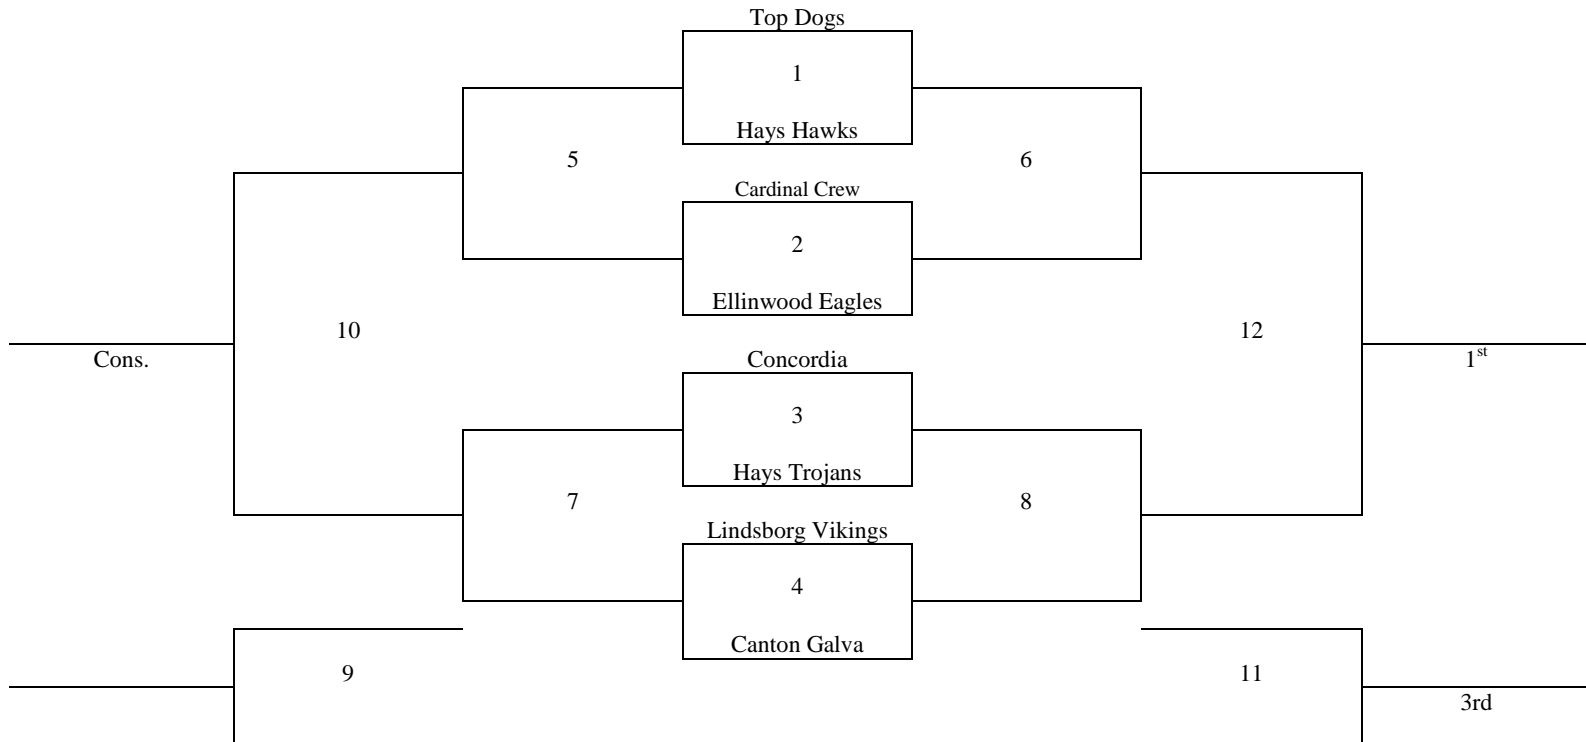

Lindsborg, KS - MAYB

Feb 8-9, 2014
5th/6th Grade Boys

Saturday	Marquette
8:00	G2
9:00	G1
10:00	G4
11:00	G3
12:00	G5
1:00	G6
2:00	G7
3:00	G8
4:00	G9
5:00	G10
6:00	G11
7:00	G12
8:00	-
9:00	-
10:00	-

SVHS/LMS – 1 Viking Blvd, Lindsborg, KS 67456

Forsberg Gym and Soderstrom Gym – 100th Block of N. Washington, Lindsborg, KS 67456 (Gym is SW of Main Elem. School Building, Soderstrom Elem – 227 N. Washington)

Marquette Elem – 310 N. Swedonia, Marquette, KS 6746