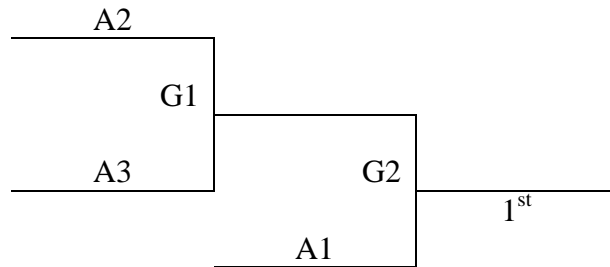

Lindsborg, KS - MAYB
Feb 8-9, 2014
3rd Grade Boys

<u>Pool A</u>	<u>W</u>	<u>L</u>
1. Salina WCS Rebels		
2. Ottawa Warriors		
3. Vikings		

Seeding in pool play determines your placement on the bracket
Tie Breaker – 2 way – head to head – 3 way – +/- 15 pts

Saturday	Soderstrom
8:00	1-3
9:00	-
10:00	-
11:00	2-3
12:00	-
1:00	-
2:00	1-2
3:00	-
4:00	G1
5:00	-
6:00	G2
7:00	-
8:00	-
9:00	-
10:00	-

SVHS/LMS – 1 Viking Blvd, Lindsborg, KS 67456

Forsberg Gym and Soderstrom Gym – 100th Block of N. Washington, Lindsborg, KS 67456 (Gym is SW of Main Elem. School Building, Soderstrom Elem – 227 N. Washington)

Marquette Elem – 310 N. Swedonia, Marquette, KS 6746