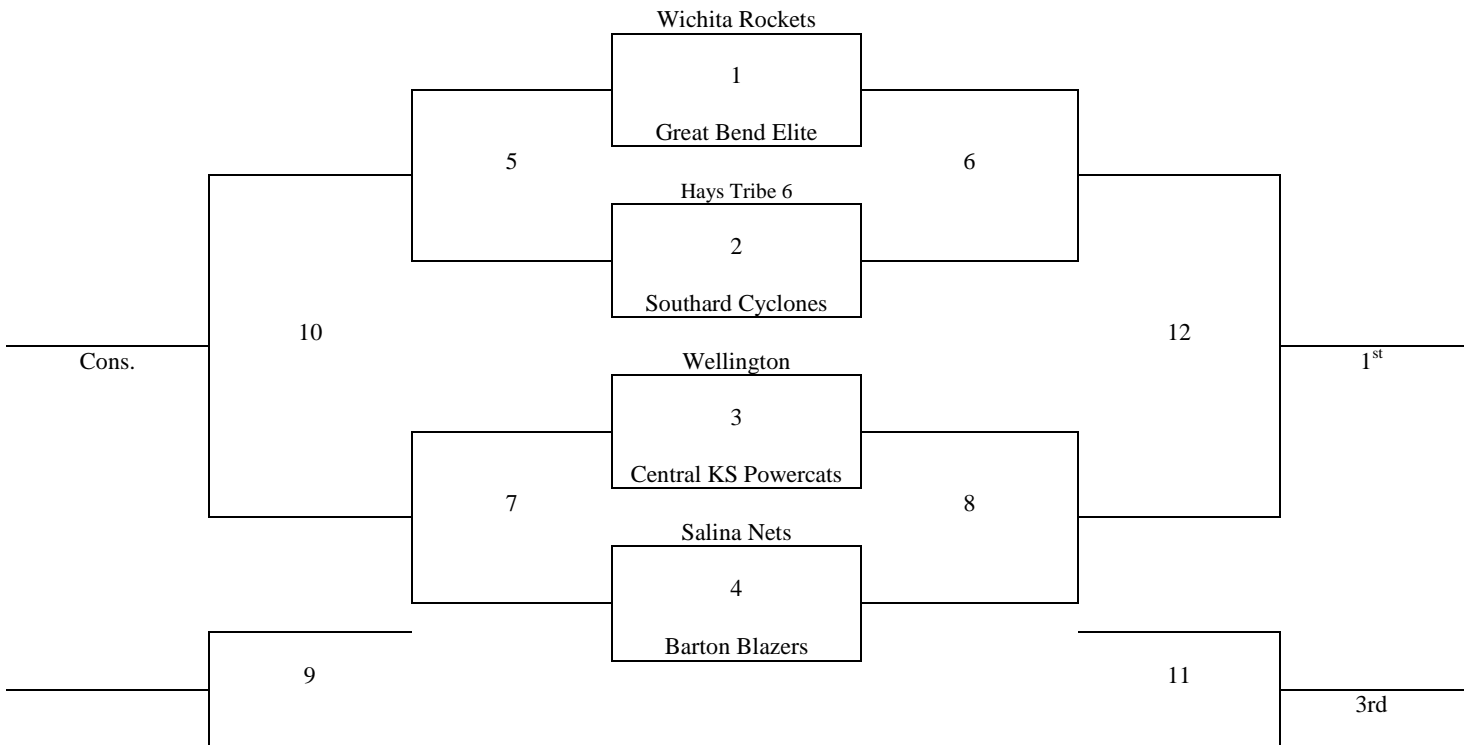

Lindsborg, KS - MAYB

Feb 8-9, 2014

6th/7th Grade Boys

Saturday	SVHS	SVMS
8:00	-	-
9:00	G1	G2
10:00	-	-
11:00	G3	G4
12:00	-	-
1:00	-	-
2:00	-	-
3:00	G5	G7
4:00	G6	G8
5:00	-	-
6:00	-	-
7:00	G9	G10
8:00	G11	G12
9:00	-	-
10:00	-	-

SVHS/LMS – 1 Viking Blvd, Lindsborg, KS 67456

Forsberg Gym and Soderstrom Gym – 100th Block of N. Washington, Lindsborg, KS 67456 (Gym is SW of Main Elem. School Building, Soderstrom Elem – 227 N. Washington)

Marquette Elem – 310 N. Swedonia, Marquette, KS 6746