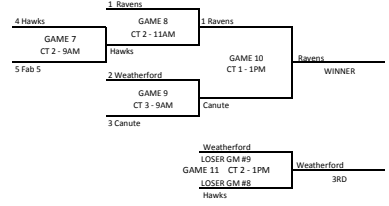

8th Grade Boys