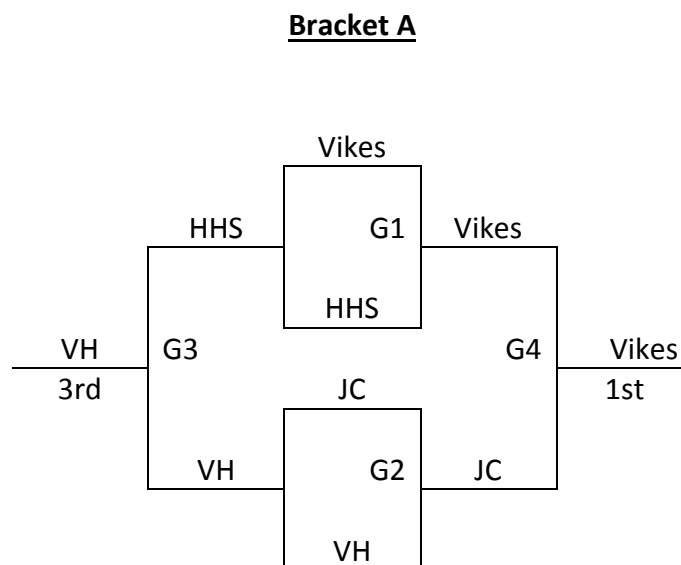

Riley, KS – MAYB
July 27-28, 2013
HS Girls

Pool A	<u>W</u>	<u>L</u>
1. Junction City	II	I
2. Topeka Lady Vikes	II	I
3. Herington High School		III
4. Valley Heights	II	I

The loser of G1 gets 3rd place.

Saturday	Gym 1	Gym 2	Gym 3
8:00			
9:00			
10:00			
11:00			
12:00			
1:00			
2:00			
3:00	1-2	3-4	
4:00			
5:00	1-3	2-4	
6:00			
7:00	1-4	2-3	
8:00			
Sunday	Gym 1	Gym 2	Gym 3
8:00			
9:00			
10:00		G1	
11:00			G2
12:00			
1:00			
2:00	G3	G4	
3:00			
4:00