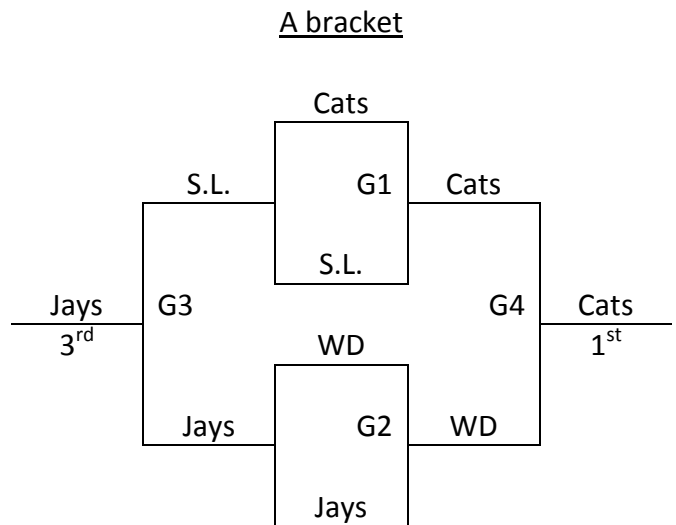

Riley, KS – MAYB
July 27-28, 2013
8th/9th Grade Girls

<u>Pool A</u>	<u>W</u>	<u>L</u>
1. Lady Jays (Battiste)	I	II
2. Manhattan Lady Cats – KS	III	
3. Wichita Defenders	II	I
4. Silver Lake Lady Eagles		III

All Teams to bracket play

Saturday	Gym 1	Gym 2	Gym 3
8:00			
9:00			
10:00			
11:00			
12:00			
1:00			
2:00			
3:00			
4:00	1-2	3-4	
5:00			
6:00	1-3	2-4	
7:00			
8:00	1-4	2-3	
9:00			
Sunday	Gym 1	Gym 2	Gym 3
8:00			
9:00			
10:00			
11:00			
12:00	G1	G2	
1:00			
2:00			
3:00	G3	G4	
4:00			
5:00