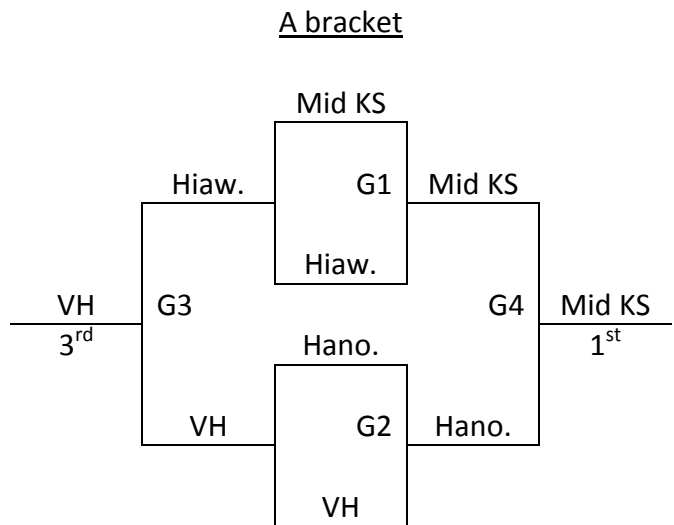

Riley, KS – MAYB
July 27-28, 2013
HS Boys

<u>Pool A</u>	<u>W</u>	<u>L</u>
1. Hiawatha Red Hawks		III
2. Mid Kansas Simpson	III	
3. Hanover Wildcats	II	I
4. Valley Heights Mustangs	I	II

All Teams to bracket play

Saturday	Gym 1	Gym 2	Gym 3
8:00			1-2
9:00		3-4	
10:00			
11:00		1-3	
12:00		2-4	
1:00			
2:00			
3:00			
4:00			
5:00			
6:00			
7:00			
8:00			
9:00			
Sunday	Gym 1	Gym 2	Gym 3
8:00		1-4	
9:00			2-3
10:00			
11:00			
12:00			
1:00			G1
2:00			G2
3:00			
4:00	G3	G4	
5:00