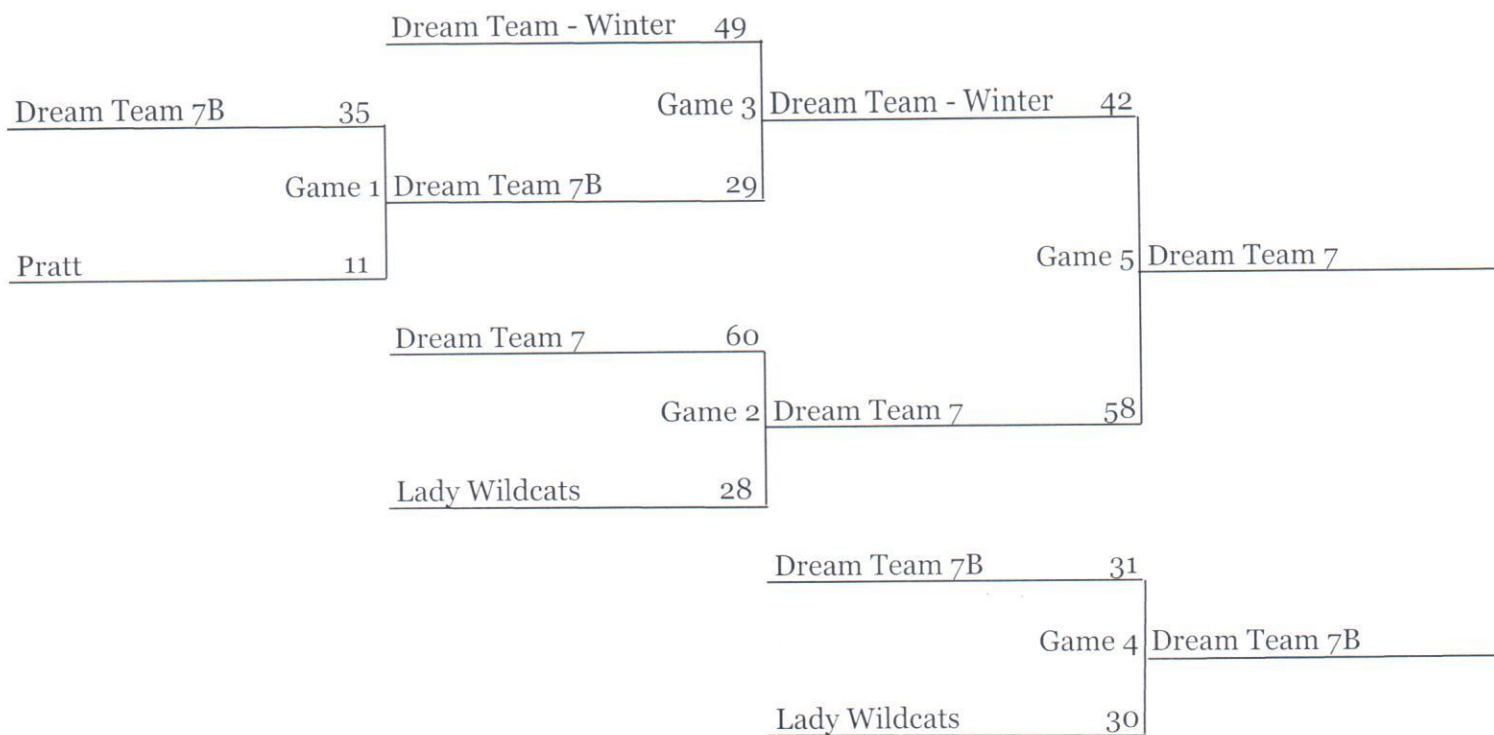

Pratt
 Has Something
 for You!

6th - 8th Grade Girls

Game #1 9:00 @ BCS

Game #2 11:00 @ PHS1

Game #3 11:00 @ BCM

Game #4 3:00 @ BCS

Game # 5 3:00 BCN

Pratt
*Has Something
 for You!*