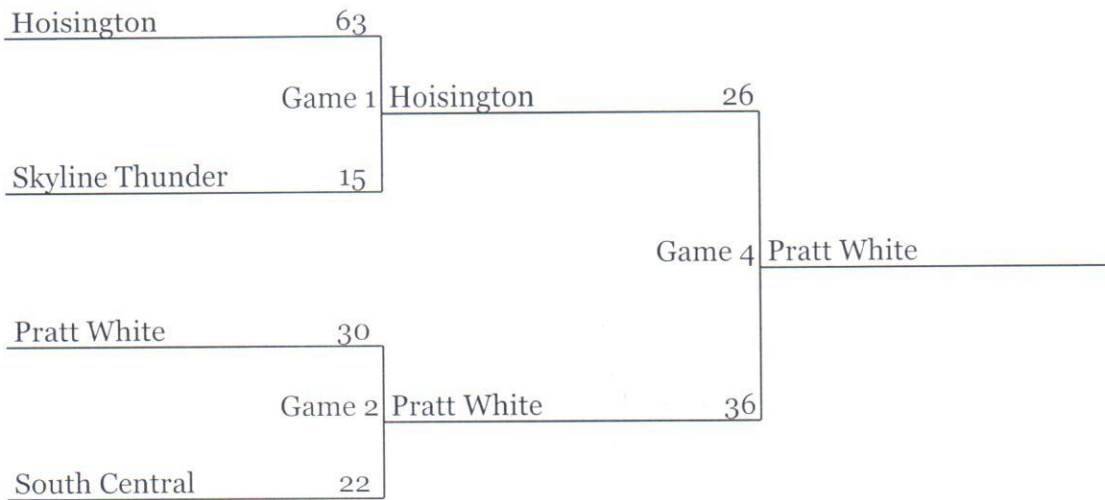

Pratt
 Has Something
 for You!

6th - 8th Grade Girls

Game #1 9:00 @ BCS

Game #2 11:00 @ PHS1

Game #3 11:00 @ BCM

Game #4 3:00 @ BCS

Game # 5 3:00 BCN

Pratt
*Has Something
 for You!*

Top Team on Bracket is Home

7th - 8th Grade Boys

Game #1 1:00 @ BCN

Game #2 1:00 @ BCS

Game #3 4:00 @ BCN

Game #4 4:00 @ PHS1

Top Team on Bracket is Home

Pratt
 Has Something
 for You!