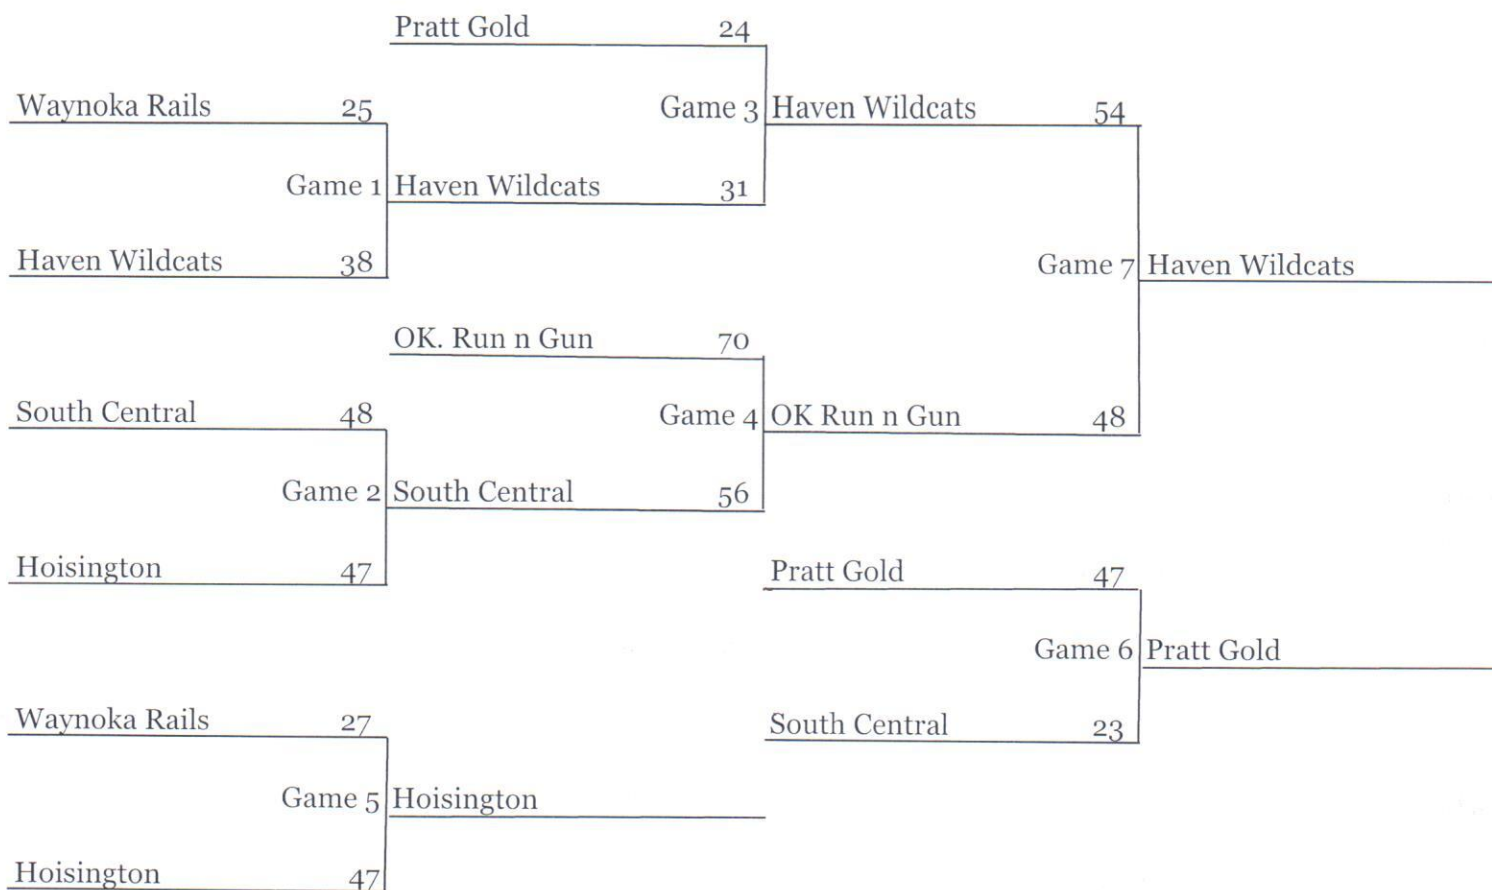

High School Boys

Game #1 9:00 PHS1

Game #2 9:00 @ PHS2

Game #3 12:00 PHS1

Game #4 12:00 @ BCN

Game #5 12:00 @ PHS2

Game # 6 3:00 @ PHS2

Game # 7 3:00 @ PHS1

Pratt
*Has Something
for You!*

Top Team on Bracket is Home