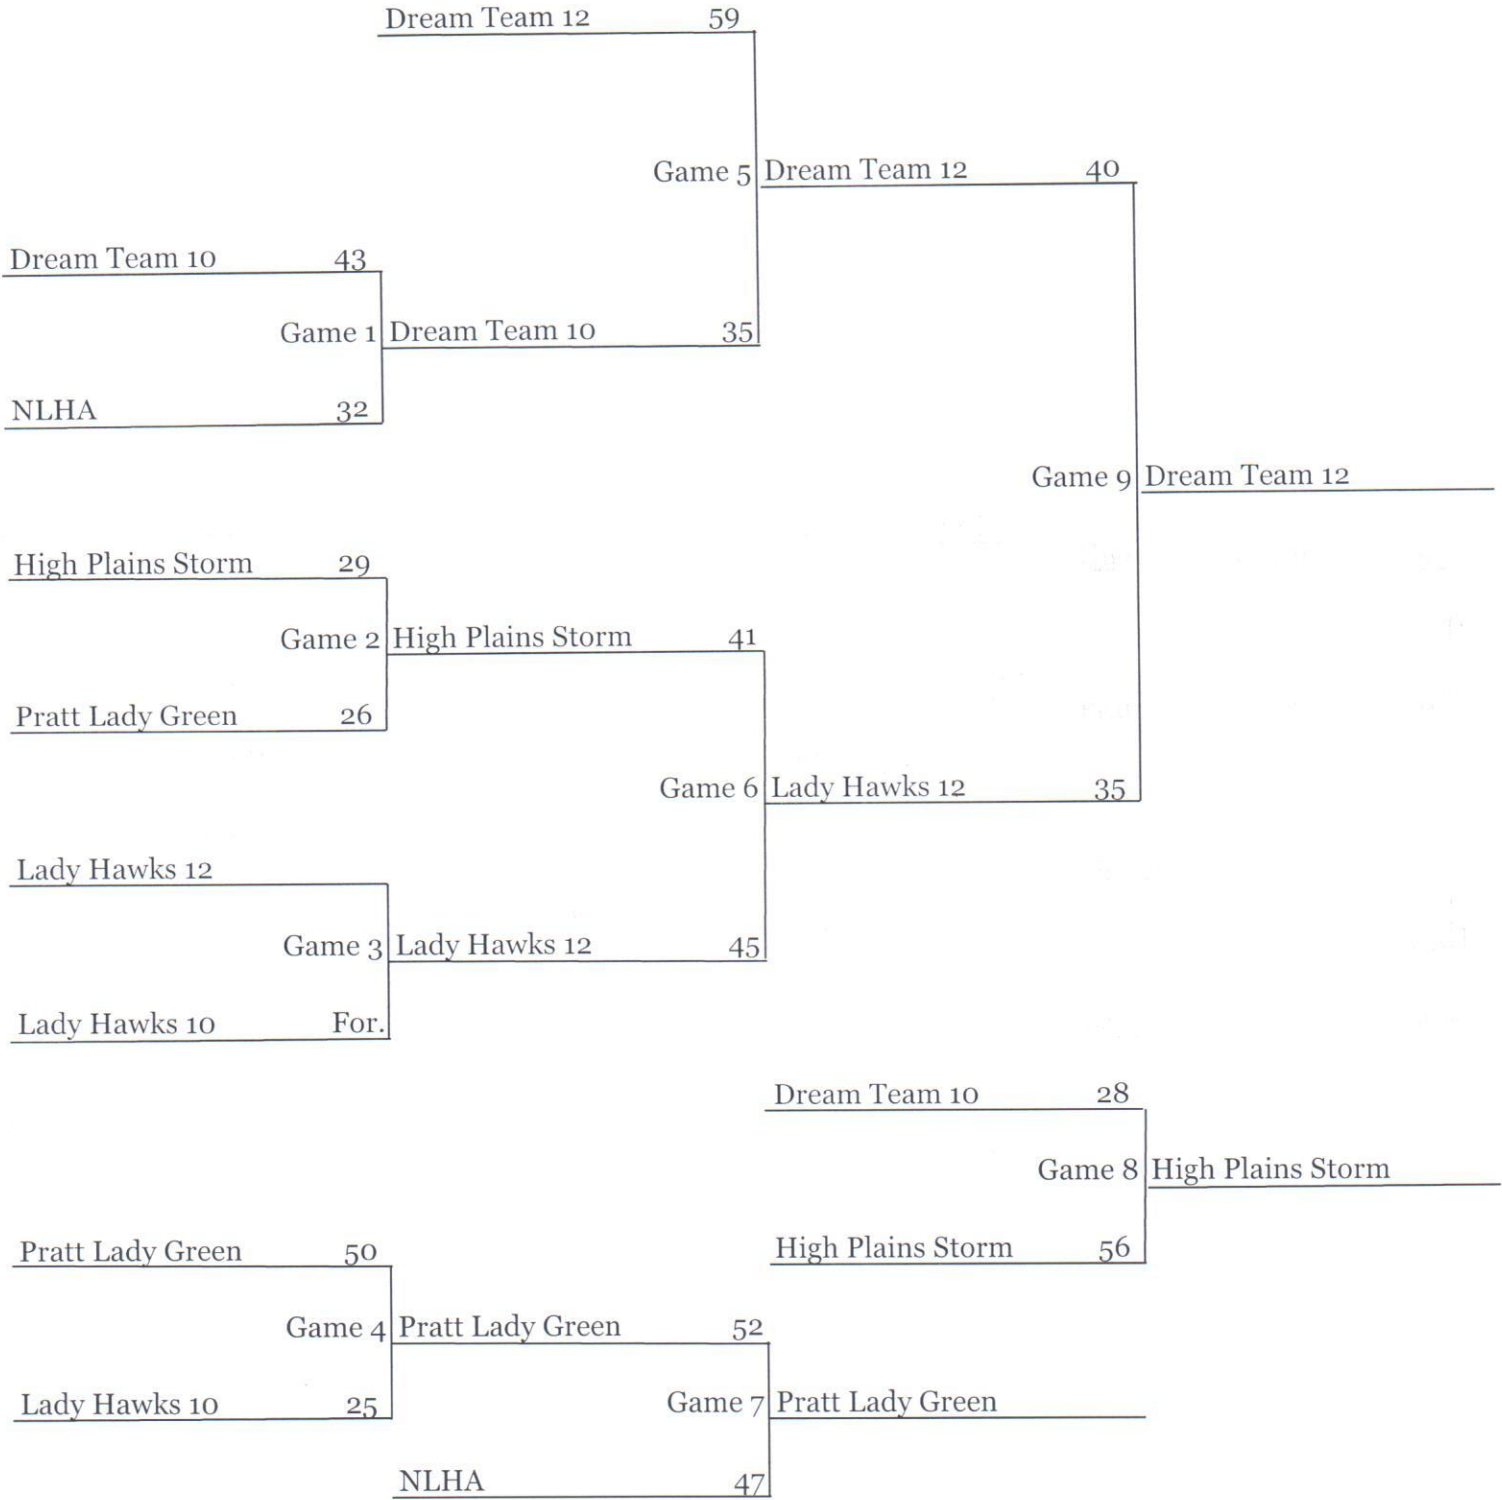

High School Boys

Game #1 9:00 PHS1

Game #2 9:00 @ PHS2

Game #3 12:00 PHS1

Game #4 12:00 @ BCN

Game #5 12:00 @ PHS2

Game # 6 3:00 @ PHS2

Game # 7 3:00 @ PHS1

Pratt
*Has Something
 for You!*

Top Team on Bracket is Home

High School Girls

Game #1 8:00 @ PHS1

Game #4 10:00 @ PHS1

Game # 7 12:00 @ BCM

Game #2 8:00 @ BCN

Game # 5 10:00 @ BCN