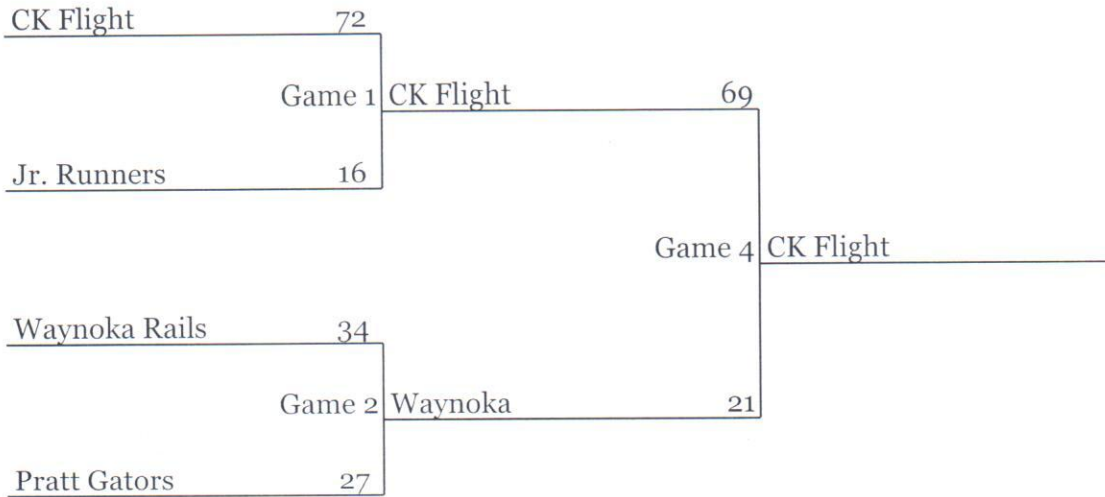

6th - 7th Grade Boys

Game #1 1:00 @ BCM

Game #2 2:00 @ BCM

Game #3 4:00 @ BCS

Game #4 4:00 @ BCM

Top Team on Bracket is Home

Pratt
Has Something
for You!