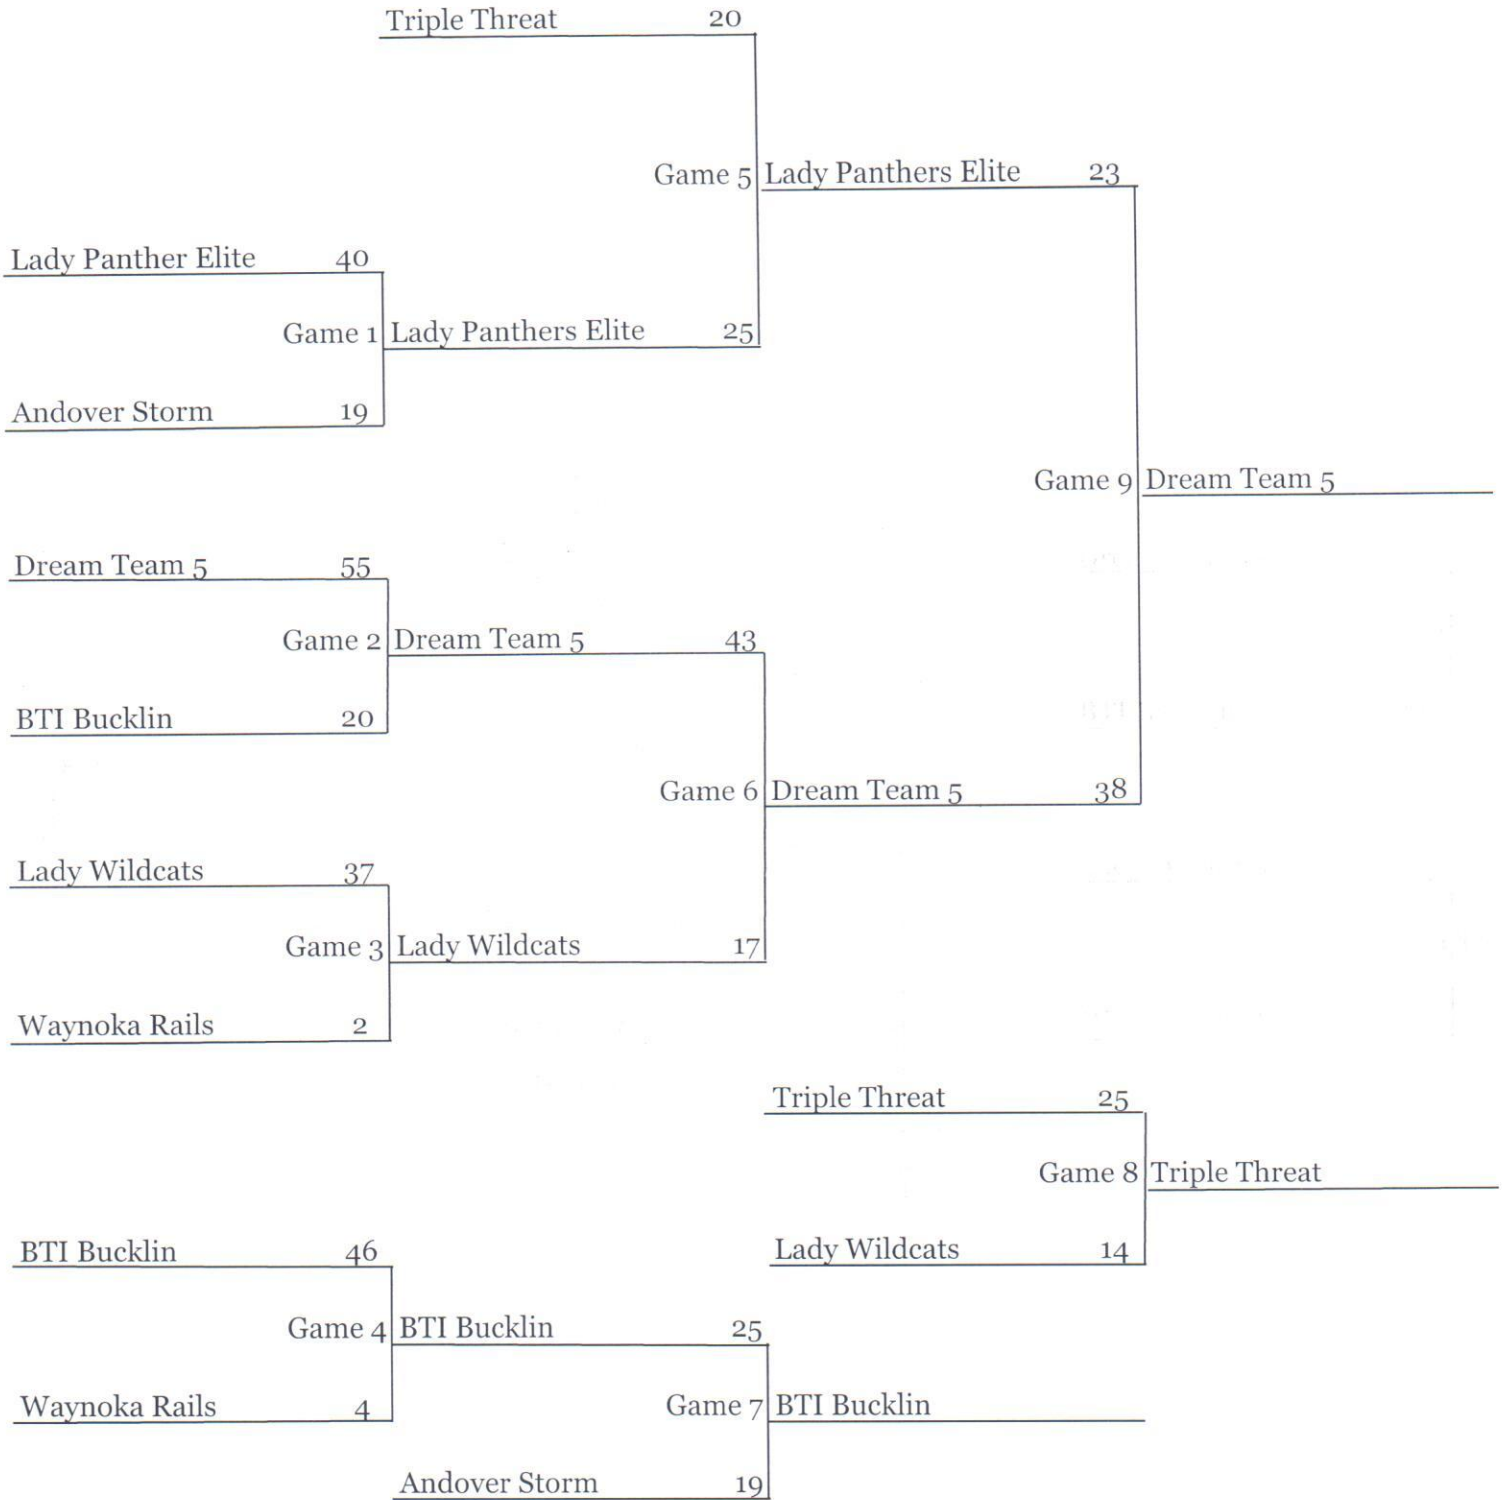

4th - 5th Grade Girls

Game #1 8:00 @BCS

Game #4 10:00 @ BCM

Game # 7 2:00 @ BCM

Game #2 8:00 @ BCM

Game # 5 11:00 BCN

Game # 8 2:00 BCS

Game #3 9:00 BCM

Game # 6 11:00 BCS

Game # 9 2:00 PHS2