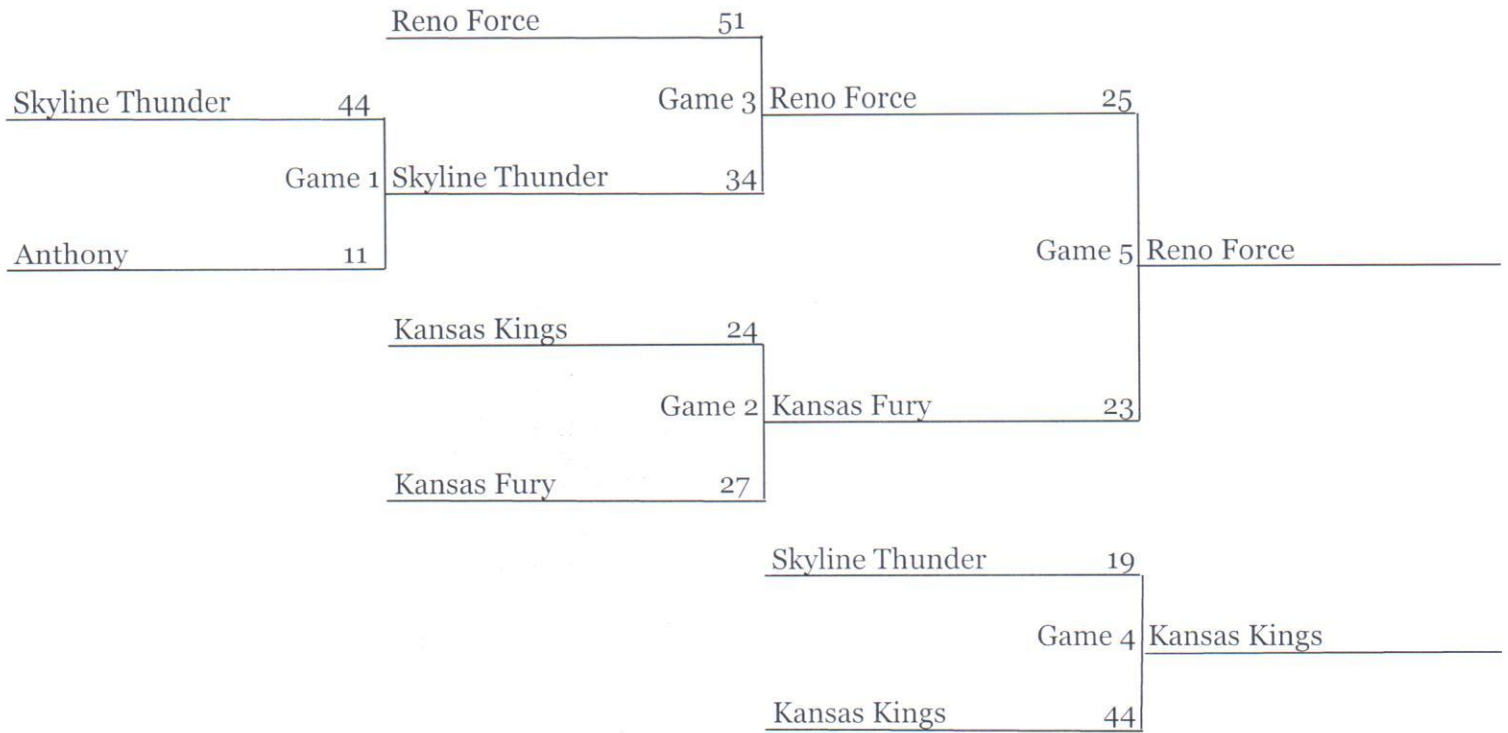

High School Boys

Team - Pool A	W	L
Hoisington	0	2
Pratt Gold	2	0
Waynoka Rails	1	1
Team - Pool B		
Haven Wildcats	0	2
Oklahoma Run n Gun	2	0
South Central	1	1

Saturday	9:00	PHS2	Pratt Gold	55	Hoisington 10	33
Saturday	9:00	PHS1	Haven Wildcats	33	South Central	43
Saturday	1:00	PHS1	Hoisington 10	32	Waynoka Rails	45
Saturday	1:00	PHS2	South Central	32	Oklahoma Run n Gun	44
Saturday	4:00	PHS1	Waynoka Rails	34	Pratt Gold	45
Saturday	4:00	PHS2	Oklahoma Run n Gun	54	Haven Wildcats	34
Saturday	7:00	PHS2	1st Place Pool A	64	1st Place Pool B	51
Saturday	8:00	PHS2	2nd Place Pool A	31	2nd Place Pool B	40
Saturday	8:00	PHS1	3rd Place Pool A	33	3rd Place Pool B	50

High School Girls

Team	W	L
Pratt Lady Green	1	3
Lady Hawks 10	0	3
Dream Team 10	1	2
High Plains Storm	2	1
Dream Team 12	3	0
Lady Hawks 12	3	0
NLHA	1	2

Saturday	8:00	PHS2	Pratt Lady Green	35	Lady Hawks 12	44
Saturday	9:00	BCN	Dream Team 10	38	NLHA	34
Saturday	9:00	BCS	Lady Hawks 10	28	High Plains Storm	77
Saturday	11:00	PHS1	Dream Team 12	51	Pratt Lady Green	40
Saturday	11:00	PHS2	Lady Hawks 12	53	Dream Team 10	35
Saturday	2:00	PHS2	NLHA	35	Lady Hawks 10	31
Saturday	3:00	PHS2	High Plains Storm	34	Dream Team 12	35
Saturday	3:00	PHS1	Pratt Lady Green	43	Dream Team 10	23
Saturday	5:00	PHS1	Lady Hawks 10	27	Dream Team 12	63
Saturday	6:00	PHS1	Lady Hawks 12	42	NLHA	19
Saturday	6:00	PHS2	High Plains Storm	47	Pratt Lady Green	31

4th - 5th Grade Boys

Game #1 10:00 @ PHS2

Game #2 11:00 @ PHS2

Game #3 12:00 @ PHS2

Game #4 3:00 @ BCM

Game # 5 3:00 @ PHS1

Pratt
Has Something
for You!

Top Team on Bracket is Home