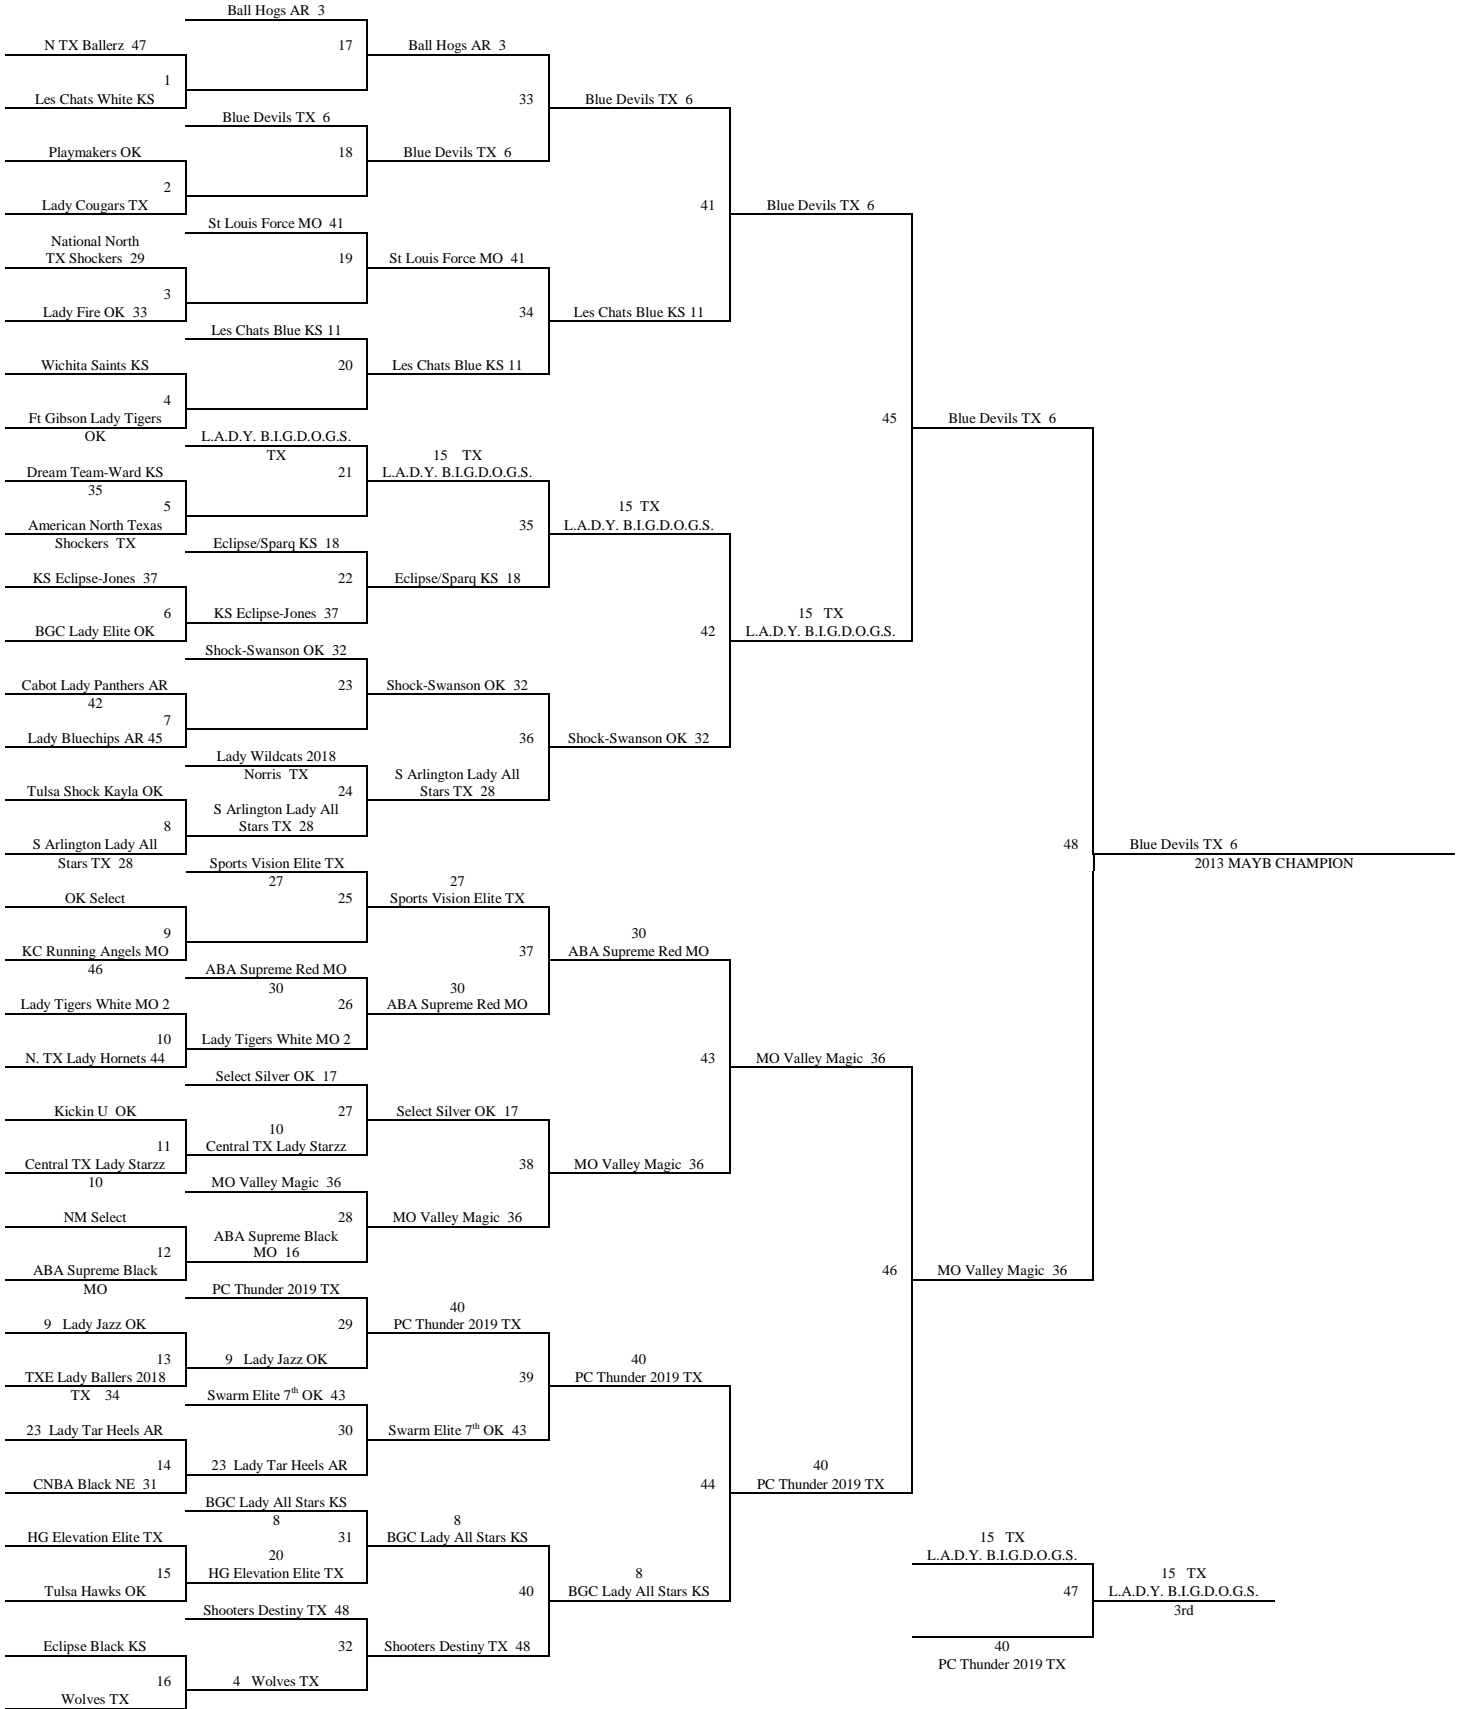

2013 MAYB Girls Nationals

7th Grade Girls