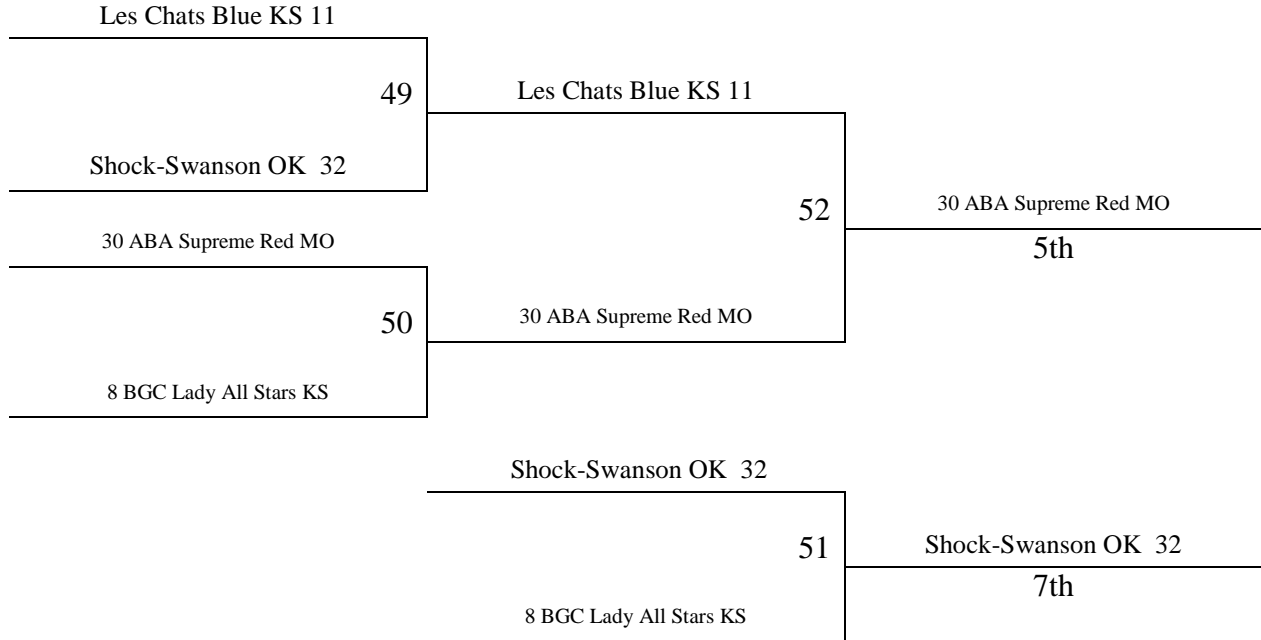

2013 MAYB Girls Nationals

7th Grade Girls
5th – 8th Place Games