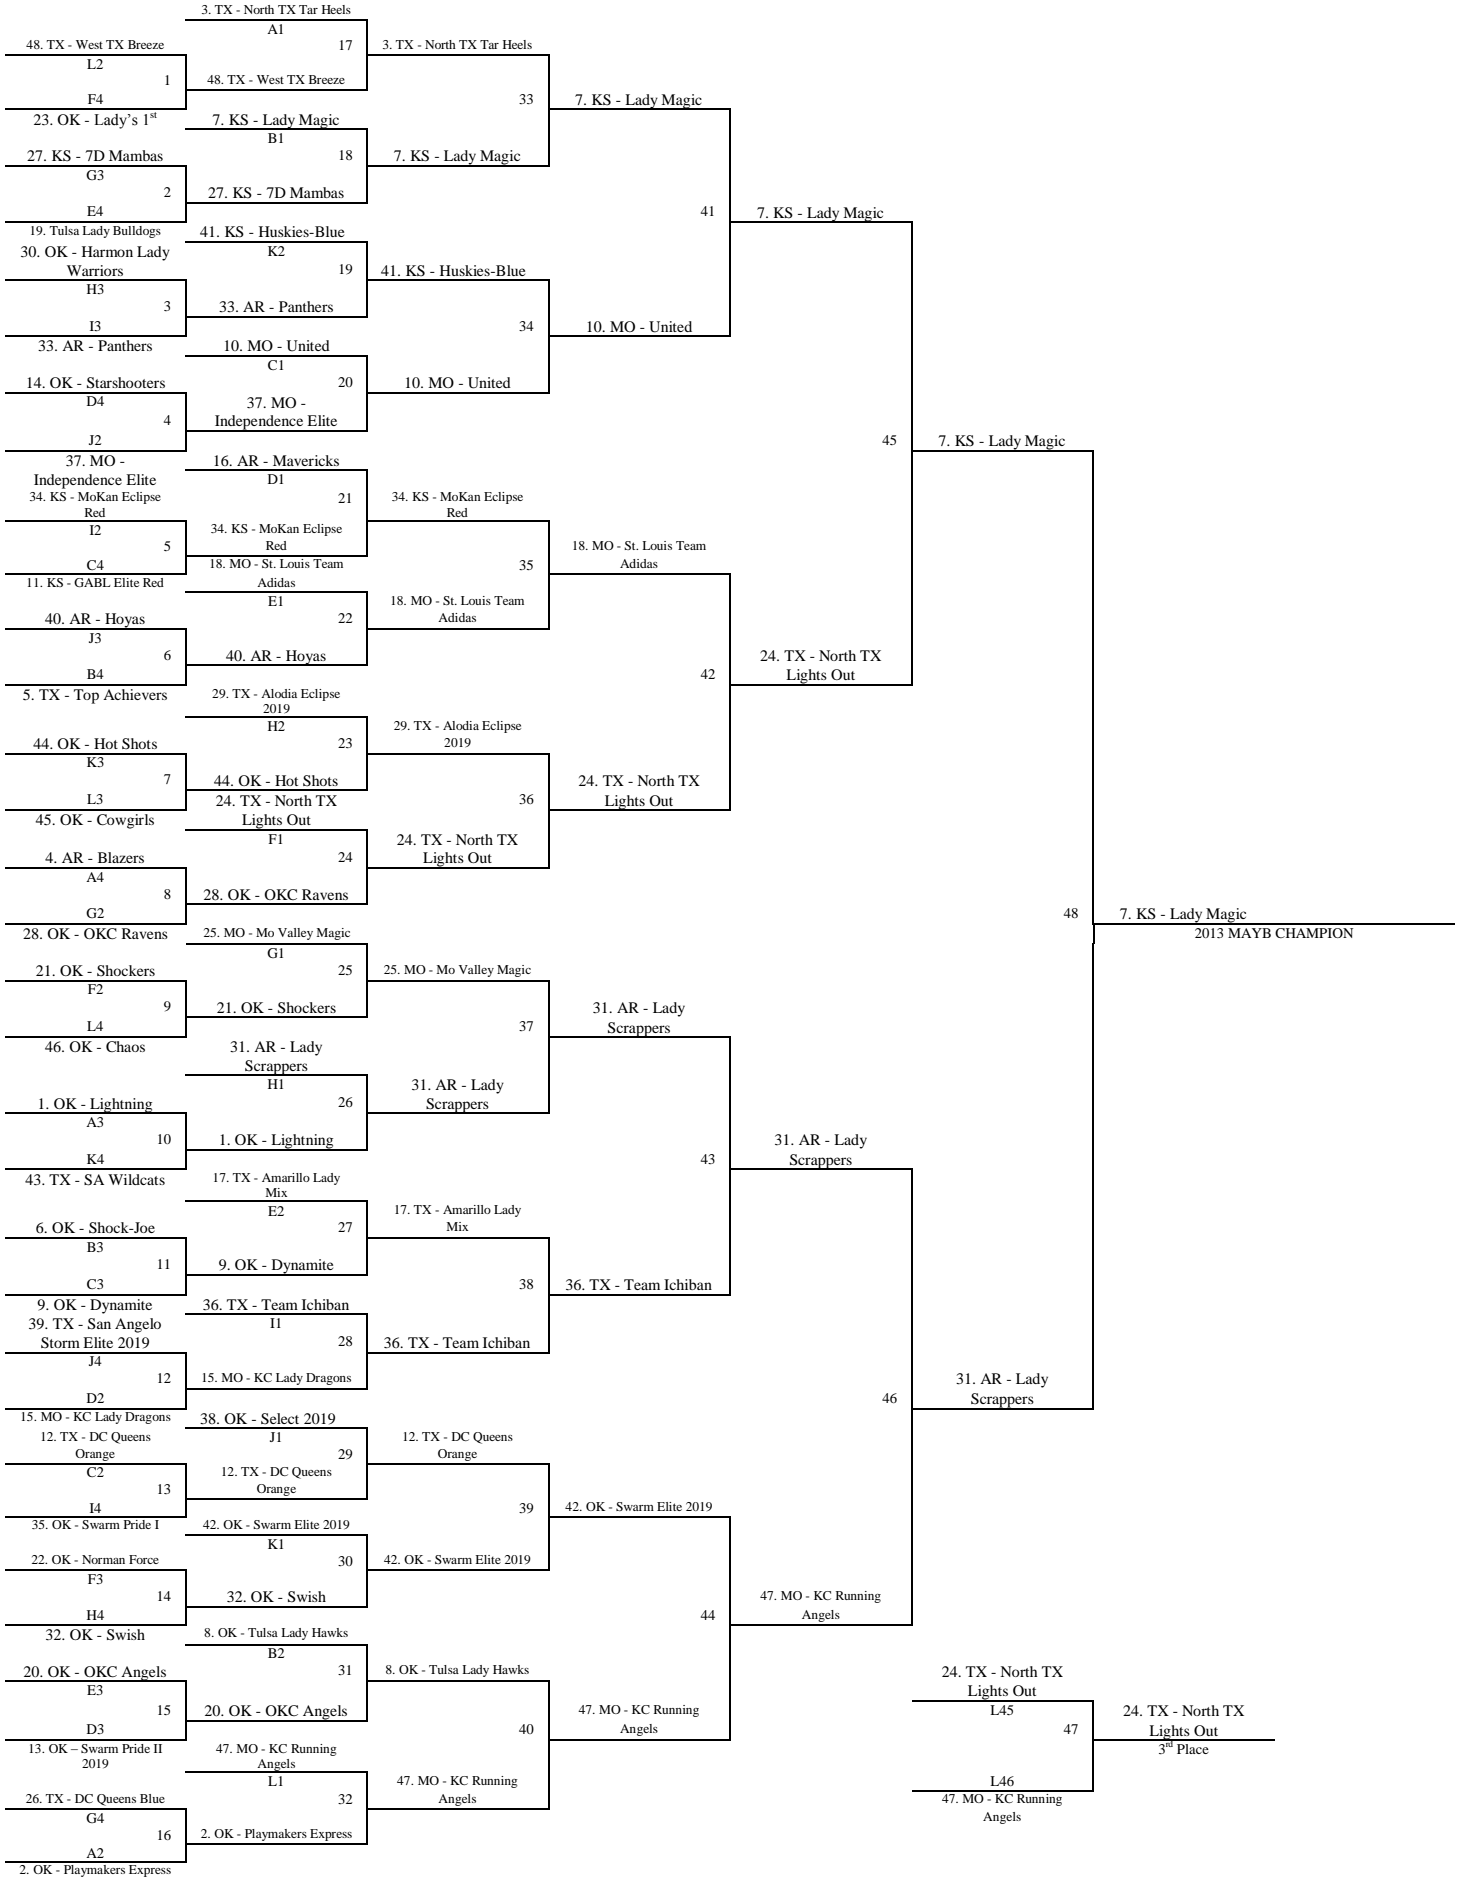

2013 MAYB Girls Nationals

6th Grade Girls