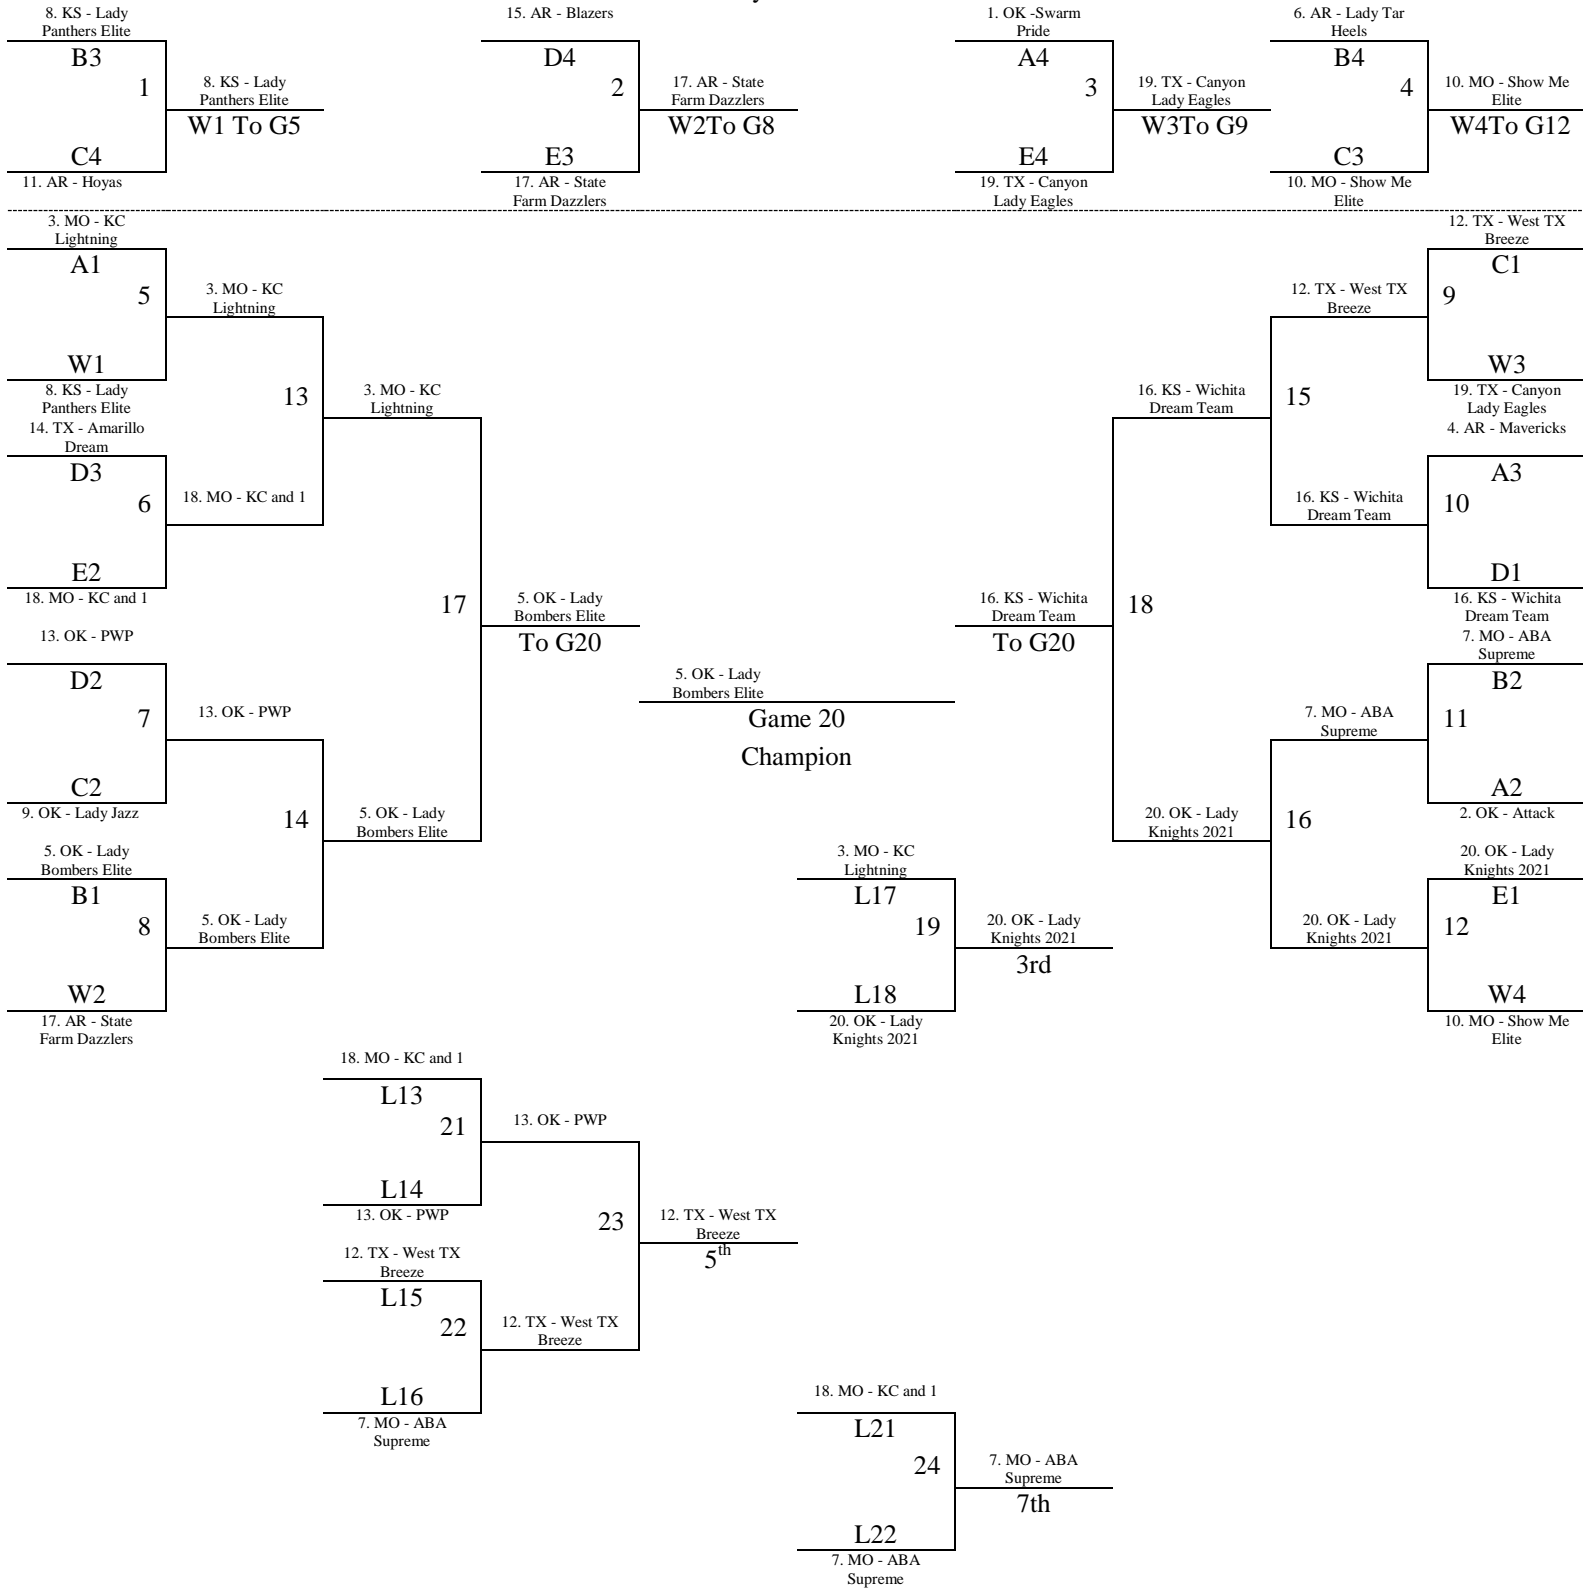

2013 MAYB Girls Nationals

4th Grade Girls Play In Games